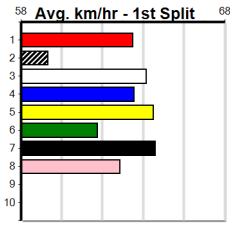

GREYHOUND ADOPTION PROGRAM

Distance: 450m, Race Type: Tier 3 - Grade 6, Total Prizemoney: $1,530
1st: $1,000, 2nd: $320, 3rd: $160, 4th: $50

9

4:12PM

(VIC time)

OFFENSIVE LADY (8) is far better than her form indicates and she will find this easier than her most recent racing. IN SECRET (4) was never headed at Bendigo and she will be in the firing line throughout. BLUE NITROGEN (6) is showing promise.

Watchdog Tips:

8

4

6

5

Bet:

Win 8