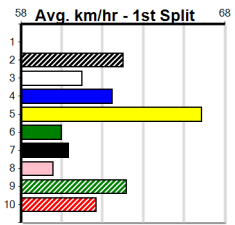

SPORTSBET WE LET THE DOGS OUT

Distance: 390m, Race Type: Tier 3 - Maiden, Total Prizemoney: $1,530
1st: $1,000, 2nd: $320, 3rd: $160, 4th: $50

1
1:38PM
(VIC time)

ASTON TAFARI (2) has been placed in two of three to date and he has the speed to make every post a winner. TWISTED FIZZER (1) showed improvement last time out and she is drawn to get all the breaks. HORATIO BALE (3) is never too far away

Watchdog Tips: **2** **1** **3** **5** **Bet:** **Box Quinella 1,2,3 ($10 for 333.33%)**