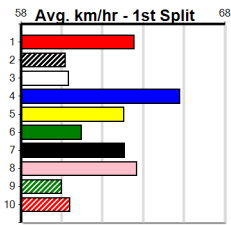

SPORTSBET SET A DEPOSIT LIMIT

Distance: 390m, Race Type: Grade 5 T3, Total Prizemoney: $1,530
1st: $1,000, 2nd: $320, 3rd: $160, 4th: $50

BORROWED TIME (5) has a good record here and she has the speed to make every post a winner.
QUANTUM'S DREAM (1) was a strong 17.97 Mt Gambier winner and she is drawn to get all the breaks. AMY JAY (7) rarely runs a bad race here.

Watchdog Tips:

5

1

7

8

Bet:

Win 5

Main table containing race details for 10 races, including horse names, trainers, owners, and winning boxes.