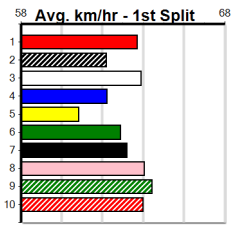

BALLARAT FUNCTION CENTRE

Distance: 390m, Race Type: Tier 3 - Grade 6, Total Prizemoney: $1,530
1st: $1,000, 2nd: $320, 3rd: $160, 4th: $50

4

2:37PM

(VIC time)

PELICAN FLYER (8) has a good record here and she has the speed to cross and lead throughout.
HARBOUR LIGHTS (1) is showing promise and she will continue to get better with more racing.
SALMON SPRAY (2) can settle on the speed.

Watchdog Tips:

8

1

2

3

Bet:

Win 8