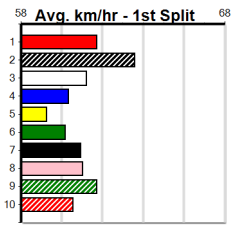

TOWN & COUNTRY LINE MARKING

Distance: 450m, Race Type: Tier 3 - Maiden, Total Prizemoney: $1,530
1st: $1,000, 2nd: $320, 3rd: $160, 4th: $50

2

1:58PM
(VIC time)

KARA DANVERS (4) has been placed in two of her past three and she has the speed to make every post a winner. EDINBURGH BALE (8) has shown improvement of late and he will be strong in the run home. COUNTY TYRONE (6) can run a cheeky race

Watchdog Tips: **4** **8** **6** **2** Bet: **Win 4**