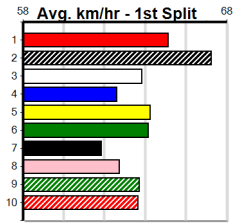

A1 SIGNAGE

Distance: 390m, Race Type: Grade 5 T3, Total Prizemoney: $1,530
1st: $1,000, 2nd: $320, 3rd: $160, 4th: $50

11

4:52PM

(VIC time)

ASTON BAHT (2) is better than her past two runs and she has the speed to cross and lead throughout. IBROX COOPER (3) has been placed in two of his past three and he will get a nice cart across early on. CHERRY RED (7) has a solid record here

Watchdog Tips:

2

3

7

5

Bet:

Win 2