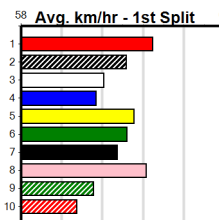

SWEET NETTY'S CATERING

Distance: 390m, Race Type: Tier 3 - Grade 7, Total Prizemoney: \$1,530
1st: \$1,000, 2nd: \$320, 3rd: \$160, 4th: \$50

3

2:17PM

(VIC time)

ZOOM BOOM (7) was never headed in his debut win here and he is expected to fire after a freshen up. CIRCLE THE STORM (2) can show early speed at times and won't be too far away, while ASTON ADVANCE (5) just needs a little room early on

Watchdog Tips:

7

2

5

4

Bet: Win 7

Main table containing race details for 10 races, including horse names (e.g., SAILAWAY GIN, CIRCLE THE STORM), trainers, odds, and winning boxes.