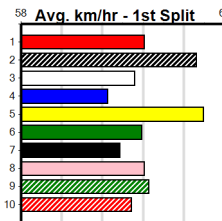

PAUA OF BUDDY AT STUD

Distance: 450m, Race Type: Grade 5 T3, Total Prizemoney: $1,530

1st: $1,000, 2nd: $320, 3rd: $160, 4th: $50

ASTON TOMMY (2) will find this easier than his most recent racing and he will get a nice run through behind the red. ASTON ANGELO (10) gets a gig from the red and he will be prominent throughout. RAGIN' ABLETT (3) has a good record here

Watchdog Tips: **2 10 3 7** Bet:

Box Quinella 2,3,10 ($10 for 333.33%)