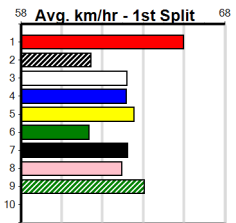

8

3:54PM

(VIC time)

TUDOR ELECTRICAL

Distance: 545m, Race Type: Grade 5 T3, Total Prizemoney: \$1,740
1st: \$1,150, 2nd: \$360, 3rd: \$180, 4th: \$50

BLACK SPECTRE (5) was a strong 30.52 Meadows winner and he looks very well graded in this event. SACRIFICIAL (1) returned to form at Bendigo and she is drawn to get all the breaks. GRACELAND BOY (3) has a good record here.