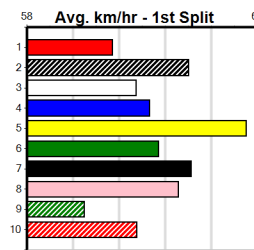

SJC CONCRETING

Distance: 390m, Race Type: Grade 5 T3, Total Prizemoney: $1,530
1st: $1,000, 2nd: $320, 3rd: $160, 4th: $50

BLAME SPENCER (5) is better than his past few runs and he can make amends this time around.
SONIC SONNY (6) is more than capable and he should get some cover in the early stages, while
HELLO JETT (8) can run a cheeky race.

Watchdog Tips: **5** **6** **8** **1** **Bet:** **Win 5**

1

CAPITAL GAIN [5] **Hit or miss early, draw helps, keep safe** **$5.00**
BE **Bitch** **Feb-21** **Sire: MY REDEEMER** **Dam: MADAM BUTTERFLY**
Owner(s): MILLIONAIRES (SYN), J Farrugia, A Farrugia **Trainer: Elizabeth Lloyd (Anakie)**
Winning Distances: < 300m (0) 300 - 399m (5) 400 - 499m (3) 500 - 599m (0) 600 - 699m (0) > 700m (0)

Winning Weights: 26.5(1) 27.2(1) 27.4(1) 27.8(1) 28.5(1) 28.8(1) 28.9(1) 29.0(1)

Run	Dist	Wgt	Track	Date	Time	BOB	Margin	1st/2nd (Time)	PIR	Checked	Comment	WR	Split 1	S/P	Grade
6th (5)	28.5	390	WBL	R10	18-Apr-24	22.83	22.32	7.50L TIGGERLONG GAS (22.32)	M/86	.	.	.	9.11	$70.10	FFA
5th (2)	28.0	390	WBL	R9	01-May-24	22.44	21.87	5.50L SAVANNAH RIOT (22.06)	Q/66	.	.	.	8.90	$58.80	X45
6th (3)	28.3	400	GEL	R7	10-May-24	23.23	22.76	6.00L QUEST FOR MAGIC (22.82)	M/86	.	.	.	8.85	$79.40	X45
4th (4)	28.3	390	WBL	R10	16-May-24	22.65	21.89	6.00L IRON ATLAS (22.26)	Q/85	.	.	.	9.15	$37.80	5
3rd (3)	28.5	400	GEL	R10	28-May-24	22.96	22.41	8.00L SUPER TONE (22.41)	M/75	.	.	.	8.87	$11.70	T3-5
2nd (3)	28.6	390	WBL	R10	03-Jun-24	22.88	22.23	4.75L MORAINÉ NADIA (22.56)	Q/53	.	.	.	9.19	$9.80	5
3rd (3)	28.9	390	BAL	R4	09-Jun-24	22.67	22.34	2.75L MR. STIRLING (22.49)	M/84	.	.	.	8.77	$8.50	T3-5
1st (2)	28.8	390	BAL	R12	16-Jun-24	22.66	22.46	0.75L MR. FLASH (22.71)	Q/42	.	.	.	8.81	$4.30	T3-5

Last 3 wins NOT included above

1st (8)	29.0	390	WBL	R12	02-Jan-24	22.26	22.01	0.75L BREAKWALL (22.30)	M/32	.	SW	.	8.74	$2.60	5
1st (4)	28.9	400	GEL	R12	23-Feb-24	22.79	22.57	0.50L DIG DAG (22.81)	M/74	.	SW	.	8.68	$25.20	5
1st (5)	28.5	390	WBL	R10	29-Feb-24	22.43	22.07	1.25L FITZROY BALE (22.51)	Q/65	.	.	.	8.93	$27.00	5

Box History

Bx	1st	2nd	3rd	4th	5th	6th	7th	8th
1	2	3	3	2	1	1	1	1
2	1	2			4			
3			2	3	3		2	
4	1	3		1	2	1	2	
5	1				1	3		
6			1	3		1		1
7	2		1					
8	1							1

Prize Best Starts Trk/Dts APM: $18935.00, 22.46(1)-17/5/23, 57-8-10-8, 16-3-4-2, 5188