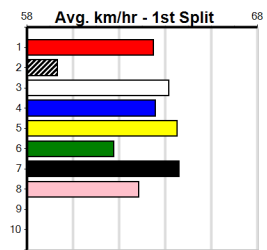

GREYHOUND ADOPTION PROGRAM

Distance: 450m, Race Type: Tier 3 - Grade 6, Total Prizemoney: $1,530
1st: $1,000, 2nd: $320, 3rd: $160, 4th: $50

OFFENSIVE LADY (8) is far better than her form indicates and she will find this easier than her most recent racing. IN SECRET (4) was never headed at Bendigo and she will be in the firing line throughout. BLUE NITROGEN (6) is showing promise.

Watchdog Tips: **8** **4** **6** **5** **Bet:** **Win 8**

1

IDYLLIC MEYER [6] **Slow early, can push wide, prefer to watch** **$12.00**

BK Bitch Oct-21 Sire: ALLEN DEED Dam: PENELOPES CRUZN Trainer: Catherine Roberts (Terang)

Owner(s): C Roberts
Winning Distances: < 300m (0) 300 - 399m (2) 400 - 499m (0) 500 - 599m (0) 600 - 699m (0) > 700m (0)

Winning Weights: 25.0(1) 25.9(1)

Run	Pos	Wgt	Dist	Track	Date	Time	BON	Margin	1st/2nd (Time)	PIR	Checked	Comment	WR	Split 1	S/P	Grade
2nd (8)	25.2	450	WBL	R5	29-Apr-24	25.78	25.64	0.25L	CLOUDY WREN (25.77)	M/443	.	.	.	6.90	$10.40	6G
4th (4)	25.3	450	WBL	R4	06-May-24	26.04	25.46	7.00L	JELLICENT BALE (25.55)	M/675	.	.	.	6.95	$3.50	6G
4th (4)	25.3	450	WBL	R5	16-May-24	25.85	25.47	1.25L	SQUEAKY CARROLL (25.78)	M/475	.	.	.	6.83	$27.60	X67
5th (1)	25.5	400	GEL	R4	28-May-24	23.11	22.41	6.00L	TWO TOOTS (22.72)	M/66	.	.	.	8.82	$6.90	T3-6
5th (7)	26.0	450	WBL	R7	03-Jun-24	26.17	25.86	2.75L	MINH NARDO (25.99)	M/443	.	.	.	6.83	$4.60	X67
7th (8)	25.5	450	BAL	R7	09-Jun-24	26.28	25.55	8.50L	FERNLEIGH (25.72)	M/887	.	.	.	6.98	$8.90	T3-6
2nd (3)	25.8	450	WBL	R7	17-Jun-24	25.90	25.36	1.5L	BELLA SUPREME (25.80)	M/443	.	.	.	6.85	$9.30	X67
4th (8)	25.5	500	BEN	R7	26-Jun-24	28.80	28.23	7.00L	MCIVOR JEWELS (28.33)	S/754	.	.	.	6.84	$7.30	T3-RW

Last 3 wins NOT included above

Run	Pos	Wgt	Dist	Track	Date	Time	BON	Margin	1st/2nd (Time)	PIR	Checked	Comment	WR	Split 1	S/P	Grade
1st (1)	25.0	390	WBL	R2	11-Sep-23	22.36	22.18	8.50L	OUT PACE (22.95)	M/32	.	.	.	9.01	$1.50	M
1st (8)	25.9	390	WBL	R9	12-Feb-24	22.90	22.41	1.00L	FINLEY BALE (22.96)	S/22	.	.	.	8.95	$4.50	7

Box History

Bx	1st	2nd	3rd	4th	5th	6th	7th	8th
1	1				1	2		
2		1						2
3		1		1	2	1		
4				4	1	1		
5		1	2	1		1		
6				2	2			
7					2			
8	1	2	1	2	1	1	1	1

Prize Best Starts Trk/Dts APM: $5275.00 NBT 38-2-5-3 1-0-0-0 2174