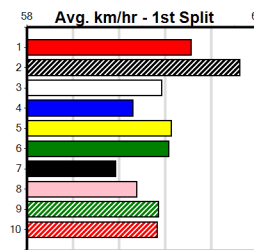

A1 SIGNAGE

Distance: 390m, Race Type: Grade 5 T3, Total Prizemoney: $1,530
1st: $1,000, 2nd: $320, 3rd: $160, 4th: $50

ASTON BAHT (2) is better than her past two runs and she has the speed to cross and lead throughout. IBROX COOPER (3) has been placed in two of his past three and he will get a nice cart across early on. CHERRY RED (7) has a solid record here

Watchdog Tips: 2 3 7 5 **Bet:** Win 2

Form Box Wgt Dist Track Date Time BON Margin 1st/2nd (Time) PIR Checked Comment W/R Split 1 S/P Grade

1 **FIREBIRD FLYER [5]** **Better suited to straight track racing, tested** **$14.00**

RF Bitch Apr-21 Sire: ORSON ALLEN Dam: COME ON CHARLIZE Trainer: Trevor Gottsche (Healesville)

Owner(s): T Gottsche
Winning Distances: < 300m (0) 300 - 399m (3) 400 - 499m (0) 500 - 599m (0) 600 - 699m (0) > 700m (0)

Winning Weights: 24.7(1) 25.1(1) 25.5(1)

Run	Wgt	Dist	Track	Date	Time	BON	Margin	1st/2nd (Time)	PIR	Checked	Comment	W/R	Split 1	S/P	Grade
4th (4)	26.4	300	HVL	R10	06-May-24	17.22	16.85	1.75L INTER BLACK FIRE (17.11)	M/4	.	.	.	4.07	$22.40	5
8th (5)	26.6	300	HVL	R12	12-May-24	17.48	16.66	7.00L SAINTLY SAL (17.01)	M/6	.	.	.	4.09	$33.80	5
4th (5)	26.7	300	HVL	R12	19-May-24	17.19	16.55	5.50L DUCHESS SAL (16.82)	M/4	.	.	.	4.07	$36.40	5
4th (1)	26.8	350	HVL	R6	24-May-24	19.91	19.42	7.00L SUPER TONE (19.42)	M/3	.	.	.	6.69	$51.90	T3-5
4th (8)	26.8	350	HVL	R8	29-May-24	19.75	19.45	2.00L MAJESTIC JAY (19.61)	M/3	.	.	.	6.65	$5.30	5
2nd (7)	26.4	350	HVL	R6	07-Jun-24	19.70	19.55	2.25L SUPERFLY GIRL (19.55)	Q/2	.	.	.	6.64	$8.60	T3-5
4th (7)	26.5	350	HVL	R5	14-Jun-24	19.76	19.40	2.00L MY GIRL RISSA (19.63)	M/2	.	.	.	6.61	$7.30	T3-5
6th (7)	26.4	350	HVL	R6	21-Jun-24	19.87	19.54	3.75L SWEET NUGGET (19.61)	M/4	.	.	.	6.72	$19.00	T3-5

Last 3 wins NOT included above

1st (4)	25.1	380	TOW	R1	02-May-23	22.33	21.62	0.75L SHOWTIME POMPOM (22.38)	0	.	.	.	7.69	$10.00	MH
1st (3)	24.7	380	TOW	R3	29-Jul-23	22.16	21.72	4.25L THREE TRIES (22.47)	0	.	.	.	7.62	$8.00	NNP
1st (8)	25.5	380	TOW	R4	07-Nov-23	22.14	21.74	0.50L WINTER SKYE (22.17)	0	.	.	.	.	$7.00	5H

Box History

Bx	1st	2nd	3rd	4th	5th	6th	7th	8th
1	1	1	4	1	1			
2				1	2			1
3	1	1		1				1
4	1			2				1
5		1	1	3				1
6	4			1				1
7	1	1	3	3	1			1
8	1	1	3	1	1			1

Prize Best Starts Trk/Dts APM

$11705.00 NBT 46-3-9-1 2-0-0-0 2108