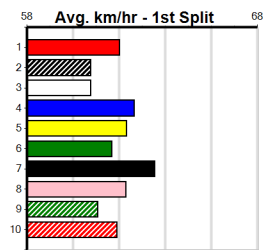

SOUTHERN SHEETMETAL

Distance: 450m, Race Type: Grade 5 T3, Total Prizemoney: $1,530
1st: $1,000, 2nd: $320, 3rd: $160, 4th: $50

AGENT JESSE (8) will find this easier than his most recent racing and he will get plenty of room in the early stages. ROXY CRUMPET (1) has the good draw and he can settle in a forward position. LAMONT BALE (3) can charge to the line.

Watchdog Tips: 8 1 3 4 Bet: Win 8

ROXY CRUMPET [5] Strong type, drawn to settle close, danger $3.60
Owner(s): S Bunchusri
Winning Distances: < 300m (0) 300 - 399m (6) 400 - 499m (10) 500 - 599m (1) 600 - 699m (0) > 700m (0)
Box History table and Prize Best Starts table included.

ZIPPING MORK (NSW)[5] Beaten in all three runs here, prefer to watch $14.00
Owner(s): D Pace
Winning Distances: < 300m (0) 300 - 399m (0) 400 - 499m (1) 500 - 599m (4) 600 - 699m (0) > 700m (0)
Box History table and Prize Best Starts table included.

LAMONT BALE (NSW)[5] Strong type, can find the rail early, threat $7.50
Owner(s): M Taylor
Winning Distances: < 300m (0) 300 - 399m (0) 400 - 499m (6) 500 - 599m (3) 600 - 699m (0) > 700m (0)
Box History table and Prize Best Starts table included.

BRENDEN [5] Returned to form at Geelong, place claims $6.00
Owner(s): R Wood
Winning Distances: < 300m (0) 300 - 399m (1) 400 - 499m (4) 500 - 599m (0) 600 - 699m (0) > 700m (0)
Box History table and Prize Best Starts table included.

LITTLE POPPET [5] One paced, draw is a worry, prefer others $14.00
Owner(s): C Hose
Winning Distances: < 300m (0) 300 - 399m (0) 400 - 499m (4) 500 - 599m (0) 600 - 699m (0) > 700m (0)
Box History table and Prize Best Starts table included.