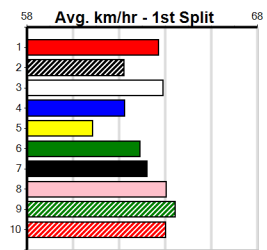

BALLARAT FUNCTION CENTRE

Distance: 390m, Race Type: Tier 3 - Grade 6, Total Prizemoney: \$1,530
1st: \$1,000, 2nd: \$320, 3rd: \$160, 4th: \$50

PELICAN FLYER (8) has a good record here and she has the speed to cross and lead throughout.
HARBOUR LIGHTS (1) is showing promise and she will continue to get better with more racing.
SALMON SPRAY (2) can settle on the speed.