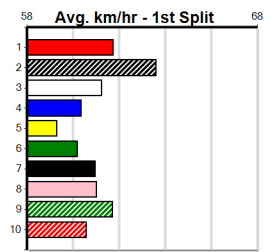

TOWN & COUNTRY LINE MARKING

Distance: 450m, Race Type: Tier 3 - Maiden, Total Prizemoney: $1,530
1st: $1,000, 2nd: $320, 3rd: $160, 4th: $50

KARA DANVERS (4) has been placed in two of her past three and she has the speed to make every post a winner. EDINBURGH BALE (8) has shown improvement of late and he will be strong in the run home. COUNTY TYRONE (6) can run a cheeky race

Watchdog Tips: **4** **8** **6** **2** **Bet:** **Win 4**

1

SINGING BILLY [M] **Beaten in both runs here, look to others** **$10.00**

BK Dog May-22 Sire: LOCHINVAR MARLOW Dam: ROCK SINGER Trainer: John Bray (Smythes Creek)

Owner(s): J Bray

Winning Distances: < 300m (0) 300 - 399m (0) 400 - 499m (0) 500 - 599m (0) 600 - 699m (0) > 700m (0)

Winning Weights:

Run	Post	Wgt	Dist	Track	Date	Time	BOB	Margin	1st/2nd (Time)	PIR	Checked	Comment	WR	Split 1	S/P	Grade
7th	(7)	33.6	450	WBL	R3	08-Jan-24	26.53	25.64	8.50L CALL ME ARTIE (25.97)	Q/756	.	.	.	6.95	$53.10	RW
2nd	(3)	33.8	390	BAL	R1	15-Jan-24	22.68	22.16	2.25L RON'S MISTAKE (22.53)	M/23	.	.	.	8.68	$8.20	T3-M
5th	(2)	34.4	425	BEN	R1	24-Jan-24	25.05	24.14	6.00L ARGYLE AXLE (24.63)	M/114	.	.	.	6.67	$2.50	T3-M
3rd	(1)	34.3	450	WBL	R1	29-Jan-24	26.32	25.58	7.00L ELARA BALE (25.86)	M/434	.	.	.	6.88	$5.10	M
F	(4)	33.9	450	WBL	R3	05-Feb-24	0.00	25.68	. FARNHAM BALE (25.87)	M/16	.	V28	.	6.77	$9.80	M
4th	(8)	33.7	390	BAL	R1	21-Apr-24	23.53	22.23	11.00L WHATEVER WILLOW (22.78)	S/67	.	SW	.	8.94	$5.60	M
7th	(5)	34.0	450	BAL	R1	27-May-24	26.83	25.38	17.00L OAKLYN BALE (25.65)	M/588	.	.	.	6.95	$27.40	M
8th	(2)	34.5	450	BAL	R2	02-Jun-24	26.62	25.44	9.50L TORRENTIAL (25.98)	S/588	.	VO	.	6.91	$26.70	T3-M

Last 3 wins NOT included above

Bx	1st	2nd	3rd	4th	5th	6th	7th	8th
1								
2		1						
3					1	1		1
4								1
5								1
6								
7								1
8				1				

Prize						$530.00		
Best						NBT		
Starts						10-0-1-1		
Trk/Dts						2-0-0-0		
APM						222		

2

MIDNIGHT PRESS [M] **Solid effort two runs back, must keep safe** **$7.50**

BK Dog May-22 Sire: LOCHINVAR MARLOW Dam: ROCK SINGER Trainer: John Bray (Smythes Creek)

Owner(s): J Bray

Winning Distances: < 300m (0) 300 - 399m (0) 400 - 499m (0) 500 - 599m (0) 600 - 699m (0) > 700m (0)

Winning Weights:

Run	Post	Wgt	Dist	Track	Date	Time	BOB	Margin	1st/2nd (Time)	PIR	Checked	Comment	WR	Split 1	S/P	Grade
4th	(7)	36.8	390	BAL	R1	04-Mar-24	22.72	22.11	9.00L SHE'S RELOADED (22.11)	M/44	.	.	.	8.70	$9.70	T3-M
5th	(6)	37.2	450	BAL	R1	11-Mar-24	26.44	25.69	11.00L CANYA DREAM (25.69)	Q/225	.	.	.	6.76	$9.20	T3-M
2nd	(7)	36.4	410	HOR	R2	29-Mar-24	24.02	23.23	5.50L SENSES FAIL (23.64)	M/14	.	.	.	10.57	$9.20	M
3rd	(8)	36.3	450	BAL	R3	08-Apr-24	26.21	25.44	11.00L REIKO WALTER (25.44)	Q/125	.	.	.	6.64	$9.70	T3-M
7th	(4)	36.1	450	BAL	R2	15-Apr-24	26.49	25.49	5.00L YANGATA BALE (26.14)	M/277	.	.	.	6.77	$25.90	T3-M
6th	(7)	36.1	450	BAL	R2	02-Jun-24	26.42	25.44	6.50L TORRENTIAL (25.98)	Q/236	.	.	.	6.71	$19.70	T3-M
4th	(2)	35.8	390	WBL	R2	10-Jun-24	22.59	22.18	3.25L PAW GLORY (22.37)	M/45	.	.	.	8.92	$8.20	M
5th	(4)	35.9	450	BAL	R1	23-Jun-24	26.27	25.50	11.00L PSYCHO BUDDY (25.52)	M/136	.	.	.	6.73	$7.00	T3-M

Last 3 wins NOT included above

Bx	1st	2nd	3rd	4th	5th	6th	7th	8th
1								
2				1				
3								
4					1		1	2
5								
6		1			1			1
7		1		1		1	1	
8			2				1	

Prize						$1160.00		
Best						NBT		
Starts						15-0-2-2		
Trk/Dts						6-0-0-1		
APM						600