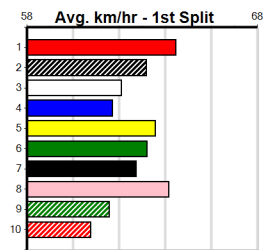

SWEET NETTY'S CATERING

Distance: 390m, Race Type: Tier 3 - Grade 7, Total Prizemoney: $1,530
1st: $1,000, 2nd: $320, 3rd: $160, 4th: $50

ZOOM BOOM (7) was never headed in his debut win here and he is expected to fire after a freshen up. CIRCLE THE STORM (2) can show early speed at times and won't be too far away, while ASTON ADVANCE (5) just needs a little room early on

Watchdog Tips: **7** **2** **5** **4** **Bet:** **Win 7**

SAILAWAY GIN [7] ***** SCRATCHED ***** **$99.00**

BK Bitch Aug-22 Sire: ASTON DEE BEE Dam: SAILAWAY JACKIE Trainer: Colin Brennan (Napoleons)

Owner(s): C Brennan
Winning Distances: < 300m (0) 300 - 399m (1) 400 - 499m (0) 500 - 599m (0) 600 - 699m (0) > 700m (0)
Winning Weights: 27.5(1)

5th	4th	3rd	WBL	R1	Date	Time	21.92	22.80	9.50L VILMA BALE (22.15)	M/24	9.04	$6.60 M
2nd	(3)	27.4	390	BAL	R1	12-Jun-24	22.64	22.07	2.50L FLYING PETAL (22.48)	M/14	8.43	$16.60 M
2nd	(2)	27.6	390	BAL	R1	16-Jun-24	22.56	22.46	0.25L BRILEY RIOT (22.55)	Q/12	8.31	$2.10 T3-M
3rd	(7)	27.6	390	WBL	R1	20-Jun-24	22.65	22.27	4.50L DRAGONELLE (22.35)	M/22	8.65	$3.90 M
1st	(6)	27.5	390	BAL	R2	26-Jun-24	22.54	22.01	0.50L FORBES LIGHTNING (22.56)	Q/12	8.51	$4.80 M

Last 3 wins NOT included above

Bx	1st	2nd	3rd	4th	5th	6th	7th	8th
1								
2	1							
3		1						
4					1			
5								
6	1							
7			1					
8								

Prize Best $2780.00
Starts 22.54(6)-26/6/24
Trk/Dts 5-1-2-1
APM 3-1-2-0 2780

CIRCLE THE STORM [7] **Rarely wins but never too far away, threat** **$5.00**

BE Dog Dec-21 Sire: KC AND ALL Dam: CIRCLE OF DREAMS Trainer: Andrea Gurry (Nhili)

Owner(s): A Gurry
Winning Distances: < 300m (0) 300 - 399m (0) 400 - 499m (1) 500 - 599m (0) 600 - 699m (0) > 700m (0)
Winning Weights: 34.1(1)

5th	4th	3rd	WBL	R2	Date	Time	22.58	23.51	6.00L LENNY'S MATE (23.11)	5	5	$5.50 NNP
3rd	(6)	35.3	395	BGC	R2	24-Apr-24	23.37	22.70	3.75L CIRCLE THE SUN (23.10)	5	5	$6.00 NNP
2nd	(3)	35.3	395	BGC	R3	08-May-24	23.20	22.58	2.25L CRIMSON WARRIOR (23.04)	4	4	$3.00 NNP
3rd	(8)	34.8	410	HOR	R2	28-May-24	23.90	22.94	7.50L KRIS BAR PADDY (23.38)	M/44	10.76	$5.00 X67
2nd	(3)	34.6	410	HOR	R2	04-Jun-24	23.62	22.97	3.00L LEAP OF FAITH (23.42)	M/42	10.78	$9.80 X67H
7th	(4)	34.6	410	HOR	R3	11-Jun-24	24.37	23.42	10.00 MAGNET MOVER (23.69)	M/77	10.88	$16.80 X67F
5th	(7)	34.8	410	HOR	R2	18-Jun-24	23.78	23.08	10.00 BALA ACE (23.08)	M/44	10.63	$44.20 7
3rd	(4)	34.6	410	HOR	R3	25-Jun-24	23.89	23.07	10.00 LILYDALE (23.20)	M/44	10.86	$11.20 7

Last 3 wins NOT included above

Bx	1st	2nd	3rd	4th	5th	6th	7th	8th
1	1							
2			1					
3		2	1		1			
4				1	1		1	
5		2			1			
6		2						
7		1	3		1			1
8		2	1					

Prize Best $10710.00
Starts FSH
Trk/Dts 29-1-9-9
APM 0-0-0-0 4518