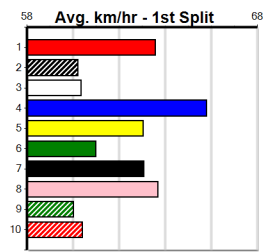

SPORTSBET SET A DEPOSIT LIMIT

Distance: 390m, Race Type: Grade 5 T3, Total Prizemoney: $1,530
1st: $1,000, 2nd: $320, 3rd: $160, 4th: $50

BORROWED TIME (5) has a good record here and she has the speed to make every post a winner.
QUANTUM'S DREAM (1) was a strong 17.97 Mt Gambier winner and she is drawn to get all the breaks. AMY JAY (7) rarely runs a bad race here.

Watchdog Tips: 5 1 7 8 **Bet:** Win 5

1

QUANTUM'S DREAM (SA)[5] **$3.40**
Strong win last time, well drawn, main danger
BK Bitch Feb-22 Sire: SPRING GUN Dam: MAIN EXIT
Owner(s): P Cusack
Trainer: Paul Cusack (Mount Cottrell)
Winning Distances: < 300m (0) 300 - 399m (3) 400 - 499m (0) 500 - 599m (0) 600 - 699m (0) > 700m (0)
Winning Weights: 28.5(1) 28.6(1) 29.5(1)

Post	Time	Dist	Track	Date	Time	BOB	Margin	1st/2nd (Time)	PIR	Checked	Comment	WR	Split 1	S/P	Grade
8th (7)	29.4	390	WBL	R3	01-Apr-24	23.65	22.07	16.00 FINLEY BALE (22.59)	M/88	.	VO	.	9.44	$33.10	X67
5th (8)	29.4	305	MTG	R2	04-Apr-24	18.19	17.75	6.50L HERE FOR GLORY (17.75)	.	.	.	.	5.92	$5.50	RW
1st (6)	29.5	305	MTG	R3	11-Apr-24	17.73	17.59	4.75L SAINT SALLY (18.07)	.	.	.	.	5.84	$6.00	RW
5th (2)	29.2	425	BEN	R11	20-Apr-24	24.72	23.92	3.25L BUSHMAN'S ARCHIE (24.50)	M/111	.	.	.	6.56	$10.00	6G
5th (7)	28.8	350	TRA	R11	06-May-24	20.47	19.51	3.25L ZAMBORA'S GIRL (20.26)	S/55	.	.	.	6.89	$13.20	T3-6
5th (4)	28.8	425	BEN	R4	08-May-24	24.51	23.97	2.50L SWANNY ROYALE (24.35)	M/111	.	.	.	6.54	$14.40	T3-6
7th (8)	28.8	390	WBL	R9	03-Jun-24	23.46	22.23	14.00 KEN MASTERS (22.51)	M/24	.	.	.	8.90	$3.80	6G
1st (1)	28.6	305	MTG	R3	13-Jun-24	17.97	17.97	0.10L CADILLAC JILLY (17.98)	.	.	.	.	5.94	$1.35	RW

Last 3 wins NOT included above

1st (7)	28.5	305	MTG	R3	07-Dec-23	17.93	17.58	6.50L MELODY BAY (18.37)	0	.	SAMP	.	5.86	$10.00	M

Box History

Bx	1st	2nd	3rd	4th	5th	6th	7th	8th
1	1							
2					1			
3		1				1		
4								
5					1			
6							1	
7	1					1		1
8						1		1

Prize Best Starts Trk/Dts APM

$1925.00 FSH
14-3-1-0
0-0-0-0
1138