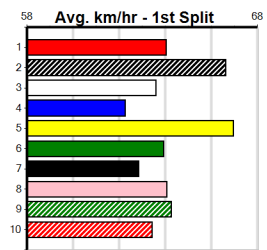

PAUA OF BUDDY AT STUD

Distance: 450m, Race Type: Grade 5 T3, Total Prizemoney: $1,530
1st: $1,000, 2nd: $320, 3rd: $160, 4th: $50

ASTON TOMMY (2) will find this easier than his most recent racing and he will get a nice run through behind the red. ASTON ANGELO (10) gets a gig from the red and he will be prominent throughout. RAGIN' ABLETT (3) has a good record here

Watchdog Tips: 2 10 3 7 Bet: Box Quinella 2,3,10 ($10 for 333.33%)

RIE BALE (NSW) [5] *** SCRATCHED *** $99.00
RF Bitch Mar-22 Sire: KONOMI Dam: WENDALIN BALE
Owner(s): T Kennedy-harris
Trainer: Tammy Kennedy-harris (Devon M)
Winning Distances: < 300m (0) 300 - 399m (0) 400 - 499m (4) 500 - 599m (0) 600 - 699m (0) > 700m (0)
Winning Weights: 24.8(1) 25.9(1) 26.5(2)
Box History table and race details.

ASTON TOMMY [5] Solid muster, gets the gun run, take stopping $3.50
BD Dog Apr-22 Sire: TOMMY SHELBY Dam: ASTON MEILLEUR
Owner(s): R Borda
Trainer: David Condon (Devon Meadows)
Winning Distances: < 300m (0) 300 - 399m (1) 400 - 499m (2) 500 - 599m (0) 600 - 699m (0) > 700m (0)
Winning Weights: 32.6(1) 33.6(1) 33.8(1)
Box History table and race details.

RAGIN' ABLETT [5] Good record here, strong late, can threaten $6.50
BK Dog Apr-21 Sire: DYNA VILLA Dam: HURRICANE QUEEN
Owner(s): D Welsh
Trainer: Jason Wickham (Lara)
Winning Distances: < 300m (0) 300 - 399m (2) 400 - 499m (6) 500 - 599m (0) 600 - 699m (0) > 700m (0)
Winning Weights: 30.0(1) 30.4(1) 30.9(1) 31.0(3) 31.6(1) 32.4(1)
Box History table and race details.

BURNING LIQUOR [5] Racing well, draw is a worry, prefer others $10.00
BK Dog Dec-20 Sire: HOOKED ON SCOTCH Dam: VITALISER
Owner(s): L Desmond
Trainer: Linda Desmond (Waubra)
Winning Distances: < 300m (0) 300 - 399m (5) 400 - 499m (5) 500 - 599m (0) 600 - 699m (0) > 700m (0)
Winning Weights: 31.7(1) 32.0(2) 32.3(1) 32.4(3) 32.5(2) 33.0(1)
Box History table and race details.

MAJOR CHINA [5] Yet to win here in 23 attempts, prefer to watch $14.00
BK Dog Oct-19 Sire: MEPUNGA BLAZER Dam: MAJOR SPOILS
Owner(s): B Dowler
Trainer: Brian Hodgson (Smythesdale)
Winning Distances: < 300m (0) 300 - 399m (2) 400 - 499m (9) 500 - 599m (0) 600 - 699m (0) > 700m (0)
Winning Weights: 32.7(1) 32.9(1) 33.1(1) 33.3(2) 33.9(3) 34.0(3)
Box History table and race details.