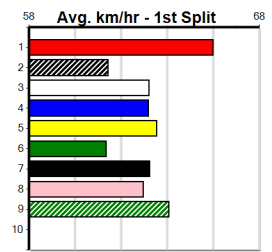

TUDOR ELECTRICAL

Distance: 545m, Race Type: Grade 5 T3, Total Prizemoney: $1,740
1st: $1,150, 2nd: $360, 3rd: $180, 4th: $50

BLACK SPECTRE (5) was a strong 30.52 Meadows winner and he looks very well graded in this event. SACRIFICIAL (1) returned to form at Bendigo and she is drawn to get all the breaks. GRACELAND BOY (3) has a good record here.

Watchdog Tips: **5** **1** **3** **9** **Bet:** **Win 5**

1

SACRIFICIAL [5] **Strong effort to score at Bendigo, main danger** **$4.60**

BD Bitch Nov-20 Sire: FERNANDO BALE Dam: MILITANT SPIRIT Trainer: Donna Knight (Talbot)

Owner(s): S Bunchusri

Winning Distances: < 300m (0) 300 - 399m (2) 400 - 499m (2) 500 - 599m (2) 600 - 699m (0) > 700m (0)

Winning Weights: 25.4(1) 25.9(1) 26.2(2) 26.3(1) 27.1(1)

Run	Wgt	Dist	Track	Date	Time	BON	Margin	1st/2nd (Time)	PIR	Checked	Comment	WR	Split 1	S/P	Grade
2nd (1)	25.2	500	BEN	R8	08-May-24	28.56	28.16	6.00L CHAPPY'S THIEF (28.16)	M/422	.	.	.	6.72	$4.60	T3-5
5th (5)	25.3	600	MEP	R10	15-May-24	35.46	34.42	13.00 FERGUS ZULU (34.61)	Q/4556	.	.	.	9.34	$112.50	RWH
2nd (2)	25.4	515	SAP	R11	20-May-24	30.14	29.40	1.75L KNIGHT CUDDLE (30.04)	Q/1112	.	.	.	5.20	$3.40	5NP
3rd (4)	25.4	500	BEN	R6	24-May-24	28.62	27.83	3.75L PASSING (28.37)	M/233	.	.	.	6.66	$66.10	5
5th (8)	25.5	525	MEP	R11	29-May-24	30.96	29.92	6.50L LYRICAL CRIPPS (30.53)	S/4665	.	.	.	5.19	$22.30	T3-5
6th (4)	25.5	485	HOR	R8	04-Jun-24	27.94	27.37	6.50L ALLEY OOP (27.49)	M/577	.	.	.	6.73	$21.80	5
4th (4)	26.0	500	BEN	R8	19-Jun-24	28.79	28.21	8.50L DASHING CLAUDIA (28.21)	M/444	.	.	.	6.66	$14.00	T3-5
1st (3)	25.9	500	BEN	R6	26-Jun-24	28.62	28.23	0.10L JUNKYARD PRINCE (28.63)	M/344	.	.	.	6.65	$6.60	T3-5

Last 3 wins NOT included above

1st (2)	26.2	500	BEN	R5	31-Oct-23	28.39	28.29	2.50L ELECTRIC PAWS (28.56)	Q/111	.	SW	.	6.56	$12.50	X67
1st (6)	26.3	390	BAL	R12	21-Mar-24	22.46	22.01	9.50L ON THE GINS (23.12)	M/11	.	SW	.	8.62	$2.60	5
1st (6)	26.2	400	GEL	R12	26-Mar-24	23.16	22.68	1.5L ASTON SUNDANCE (23.26)	M/55	.	.	.	8.66	$5.40	5

Box History

Bx	1st	2nd	3rd	4th	5th	6th	7th	8th
1	1	1	1	1				
2	1	1	1					1
3	1		1	1	3			1
4			3	1		2		2
5		1			4	2		1
6	2	2	1	3				2
7			1			1		3
8	1		1		1	1		

Prize Best Starts Trk/Dts APM: $11565.00 NBT 51-6-5-9 2-0-1-1 4915