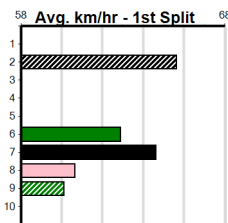

Shepparton

SPORTSBET GREEN TICKS

Distance: 390m, Race Type: Maiden, Total Prizemoney: $2,535
1st: $1,680, 2nd: $520, 3rd: $260, 4th: $75

1

11:31AM
(VIC time)

JARMON (2) had excuses in her debut effort last start and she could be the one to beat from what looks like a much more favourable draw today. AUNTY ETHEL (1) is the first starter from a dam who was more than capable and is drawn to feature.

Watchdog Tips: **2** **1** **3** **6** **Bet:** **Win 2**

Form Box Weight Dist Track Date Time BON Margin 1st/2nd (Time) PIR Checked Comment W/R Split 1 S/P Grade

1 AUNTY ETHEL [M] *1st starter from a handy dam, watch betting.* **$3.60**

BK B Sep-22 HARD STYLE RICO COLOURFUL PAST

Trainer: Michael Meyer (Bromley)
Owner(s): M Meyer

Winning Boxes

1	2	3	4	5	6	7	8
Prize					$0		
Best					FSH		
Starts					0-0-0-0		
Trk/Dst					0-0-0-0		
APM					$0		

2 JARMON [M] *Had excuses in her luckless debut, can improve.* **$4.20**

BD B Sep-22 ASTON RUPEE STAR OF JASMINE

Trainer: Scott Stefanos (Longwood)
Owner(s): MALLEE RACING (SYN), S Jardine, N Monaghan

Winning Boxes

1	2	3	4	5	6	7	8
Prize					$0.00		
Best					NBT		
Starts					1-0-0-0		
Trk/Dst					1-0-0-0		
APM					$0		

3 TWO FOOT TONI [M] *Litter has only been handy to date, watch betting.* **$4.60**

BK B Feb-22 SHIMA SHINE LILLY PATCH

Trainer: Jordan Formosa (Heathcote)
Owner(s): J Formosa

Winning Boxes

1	2	3	4	5	6	7	8
Prize					$0		
Best					FSH		
Starts					0-0-0-0		
Trk/Dst					0-0-0-0		
APM					$0		

4 SASSY PANAMA [M] *Litter is still starting out, betting best guide.* **$8.00**

DKBD B Jun-22 SUPERIOR PANAMA SASSY IZZY

Trainer: Jordan Formosa (Heathcote)
Owner(s): Jamari (SYN), M Eccles, R George, J Keough

Winning Boxes

1	2	3	4	5	6	7	8
Prize					$0.00		
Best					FSH		
Starts					0-0-0-0		
Trk/Dst					0-0-0-0		
APM					$0		

5 VAN KINDER [M] *Lacked any muster in debut, will need luck here.* **$10.00**

BD B Feb-22 FERNANDO BALE VAN NINDI

Trainer: Brenda Kinder (Girgarre)
Owner(s): J Vandemaat

Winning Boxes

1	2	3	4	5	6	7	8
Prize					$0.00		
Best					NBT		
Starts					1-0-0-0		
Trk/Dst					1-0-0-0		
APM					$0		

6 MIA MOO [M] *Handy early before being cut out in debut, place.* **$6.50**

BK B May-22 HONE IN PROVEN SNOW

Trainer: Peter Dunlevey (Cohuna)
Owner(s): C McGrath

Winning Boxes

1	2	3	4	5	6	7	8
Prize					$0.00		
Best					NBT		
Starts					1-0-0-0		
Trk/Dst					1-0-0-0		
APM					$0		

7 MASAI MARA ICON [M] *Far from disgraced in her debut, can threaten.* **$12.00**

BK B Oct-22 MEPUNGA BLAZER SERENGETI ICON

Trainer: Marien Sullivan (East Shepparton)
Owner(s): Sullivan Sullivan (SYN), R Sullivan, M Sullivan

Winning Boxes

1	2	3	4	5	6	7	8
Prize					$0.00		
Best					NBT		
Starts					1-0-0-0		
Trk/Dst					1-0-0-0		
APM					$0		

8 SHE'S A GUNZEL [M] *Never fired a shot in her debut, needs more time.* **$21.00**

WBD B Jan-22 FERNANDO BALE SHEZ SUBLIME

Trainer: Benjamin Bain (Avondale Heights)
Owner(s): B Bain

Winning Boxes

1	2	3	4	5	6	7	8
Prize					$0.00		
Best					NBT		
Starts					1-0-0-0		
Trk/Dst					1-0-0-0		
APM					$0		

9 DOOKIE GIBLET (NSW)[M] Res. ***** SCRATCHED ***** **$2.80**

BK D Oct-22 KOBLENZ XALYNN BALE

Trainer: Daniel Gibbons (Avalon)
Owner(s): D Gibbons

Winning Boxes

1	2	3	4	5	6	7	8
Prize					$595.00		
Best					FSH		
Starts					3-0-1-0		
Trk/Dst					0-0-0-0		
APM					$595		

10 *** NO RESERVE ***

Trainer:
Owner(s):

Winning Boxes

1	2	3	4	5	6	7	8
Prize							
Best							
Starts							
Trk/Dst							
APM