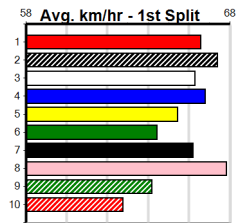

Shepparton

12

2:57PM

(VIC time)

SPORTSBET BS RESPONSIBLY

Distance: 390m, Race Type: Grade 5, Total Prizemoney: $2,925
1st: $1,950, 2nd: $600, 3rd: $300, 4th: $75

Watchdog Tips:

8

1

2

5

Bet:

Win 8

Form Box Weight Dist Track Date Time BON Margin 1st/2nd (Time) PIR Checked Comment W/R Split 1 S/P Grade

1 NOCTILUCENT [5] Placed in 9 from 10 to date, gun draw, big danger. PYROCUMULUS $4.20
Trainer: Jack Osborne (Avalon)
2nd (5) 27.6 390 SHP R10 20-May-24 22.32 22.02 0.50LBELIEVING (22.29) Q/11 . . . 8.33 $5.70 5

2 CRUDE [5] Resuming, can race in a forward position, chance. BELT UP LIBBA $10.00
Trainer: Nathan Mckay (Toolleen)
2nd (1) 31.8 500 BEN R9 08-Mar-24 28.27 27.86 3.5LSILKY SAUCE (28.04) M/222 . . . 6.58 $19.90 X45

3 SPLIT REEF [5] Can show early speed but place looks best. BOQUILLA $21.00
Trainer: Michael Meyer (Bromley)
1st (8) 30.8 410 HOR R9 14-May-24 23.60 23.14 1.25LBLOCK A BABE (23.67) M/22 . . . 10.32 $10.20 6G

4 MAGIC RIDE [5] Racing well of late but may find this a bit tough. ROLLIN' WITH IT $15.00
Trainer: Andrea Bahen (Yuroke)
7th (6) 26.7 500 BEN R7 03-May-24 29.08 28.12 14.00LBURKE (28.12) S/688 . . . 6.87 $33.90 5H

5 OUR GIRL ROXY [5] Has talent, can show early speed, place hopes. KASREYN $8.00
Trainer: Greg Frendo (Heathcote)
CT (-) 26.1 425 BEN 24-Apr-24 24.18 1.75L Trial Cleared Q/11 . 1of6 . 6.51 $. CT

6 AYIA NEIGHBOUR [5] Talented but early speed here is a worry, respect. AYIA SOPHIA $4.60
Trainer: Jeff Gorgioski (Stanhope)
1st (2) 33.3 390 BAL R11 08-May-24 22.06 22.06 0.50LPALTROW BALE (22.08) M/11 . . . 8.42 $5.10 X45

7 YANKEE GIRL [5] May get burnt off early, needs to step cleanly. MAGGIE MARVEL $6.00
Trainer: Jordan Formosa (Heathcote)
2nd (4) 29.6 390 SHP R10 29-Apr-24 22.14 21.97 2.50LASTON ZOOM (21.97) M/32 . . . 8.67 $30.00 X45

8 TOKYO HEIST [5] Resuming, can explode after box rise, go close. ELEVATED $3.60
Trainer: Korie-lee Heinrich (Anakie)
F (4) 35.2 460 GEL R9 05-Jan-24 0.00 25.56 .BIG YETI (25.94) M/888 . V7 . 8.62 $2.60 X67

9 SHOW CAUSE [5] Res. *** SCRATCHED *** JUSTIFY $8.50
Trainer: Garry George (Beulah)
7th (5) 27.7 410 HOR R9 14-May-24 24.25 23.14 9.50LSPLIT REEF (23.60) M/67 . . . 10.97 $3.30 6G

10 SANDY CABANG [5] Res. *** SCRATCHED *** STARS AND LIGHTS $5.50
Trainer: Greg Berry (Toolleen)
1st (2) 27.7 425 BEN R4 15-May-24 24.20 24.04 1.00LSPLIT THE CHIPS (24.25) Q/111 . . . 6.60 $3.60 T3-6