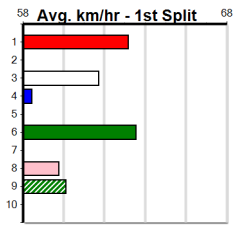

SHEPP CITY FENCING

Distance: 390m, Race Type: Maiden, Total Prizemoney: $2,535
1st: $1,680, 2nd: $520, 3rd: $260, 4th: $75

2
11:46AM

(VIC time)

WELLERMAN (6) has shown plenty of talent in his 3 starts to date and he can record a much deserved victory in this. Debutants **LITTLE MINNIE (7)** and **BLACK SERIES (2)** are both from well performed litters and can feature in the finish.

Watchdog Tips: **6** **7** **2** **3** **Bet:** **Box Trifecta 2,3,6,7 ($10 for 41.67%)**