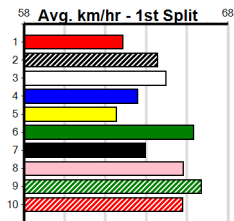

Shepparton

9

1:52PM

(VIC time)

RACERS FUNCTION CENTRE

Distance: 390m, Race Type: Mixed 6/7, Total Prizemoney: \$2,925
1st: \$1,950, 2nd: \$600, 3rd: \$300, 4th: \$75

THIRTY SECONDS (7) has shown plenty of talent in his 4 starts to date and after his solid placing here last start he may be the one to beat. HIGH COTTON (1) has posted solid placings in his last 2 starts and can challenge from his gun draw.