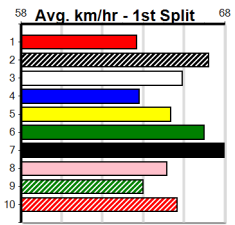

SHEPPARTON NEWS

Distance: 390m, Race Type: Mixed 4/5, Total Prizemoney: $3,360
1st: $2,250, 2nd: $690, 3rd: $345, 4th: $75

11

2:42PM
(VIC time)

CINNABAR ICON (7) has met some jets in her last few starts and she may prove hard to hold out from her good draw in this. TAT LIBBY (6) has recorded solid wins in 2 of her last 4 starts and she may only need to step on terms to challenge here.

Watchdog Tips:

7

6

4

3

Bet:

Win 7

Main race listing table containing 10 race entries. Each entry includes race number, horse name, trainer, jockey, date, time, odds, and performance data. Includes 'Winning Boxes' and 'Prize Best Starts' sub-tables for each race.