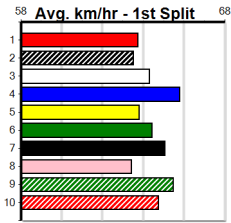

3

12:02PM

(VIC time)

REJUVENATE @ STUD

Distance: 390m, Race Type: Grade 5, Total Prizemoney: $2,925
1st: $1,950, 2nd: $600, 3rd: $300, 4th: $75

Watchdog Tips:

3

1

5

6

Bet:

Trifecta 1,3/1,3,5,6/1,3,5,6 ($10 - 83.33%)

ZIPPING LIZZO (3) has posted explosive wins in 2 of her last 4 starts and she could prove hard to hold out again with any luck in running. BUCK SHINES (1) showed good speed in his solid last start win here and he is drawn to be prominent again.

Main table containing race details for 9 races. Each race entry includes horse name, trainer, jockey, race date, and performance statistics. Includes 'Watchdog Tips' and 'Winning Boxes' for each race.