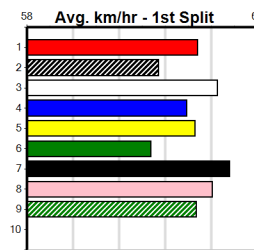

FREE ENTRY @ THE DOGS

Distance: 450m, Race Type: Grade 5, Total Prizemoney: $2,925
1st: $1,950, 2nd: $600, 3rd: $300, 4th: $75

THANK YOU TOMMY (6) relies on a bit of luck early but he looks like the one to beat after his fast win last start. GO GO JEFF (4) was a top all the way winner 2 starts back and he looks like the main danger here. PRESS START (1) has claims as well.

Watchdog Tips: 6 4 1 5 Bet: Win 6

Form Box Wgt Dist Track Date Time BON Margin 1st/2nd (Time) PIR Checked Comment W/R Split 1 S/P Grade

PRESS START [5] Can race on the speed, racing well, big chance. $5.00
BK Bitch Dec-21 Sire: BERNARDO Dam: BLACK OPIUM
Owner(s): SEE THE DREAM (SYN), S Buccilli, B Buccilli
Trainer: Peter Frost (Heathcote)

Box History table and Prize Best Starts Trk/Dts APM for PRESS START

OUR GIRLS SHOUT [5] Much easier than her last few but prefer further. $10.00
BK Bitch Aug-20 Sire: MY REDEEMER Dam: SHOUT OUT LOUD
Owner(s): Time to Redeem (SYN), O Hogan, M Dalrymple, J Smith, J Pedretti, B Brown
Trainer: Brian Brown (Axedale)

Box History table and Prize Best Starts Trk/Dts APM for OUR GIRLS SHOUT

ELLI'S MY GIRL [5] Biks Good turn of foot once balanced, cannot dismiss. $8.00
BD Bitch Dec-19 Sire: COLLISION Dam: GO GO TREATMENT
Owner(s): G Cowcher
Trainer: Melinda Overington (Broadford)

Box History table and Prize Best Starts Trk/Dts APM for ELLI'S MY GIRL

GO GO JEFF [5] Top all the way win 2 starts back, major player. $3.60
F Dog Jun-22 Sire: BEAST UNLEASHED Dam: RUBY GIRL
Owner(s): G Cowcher
Trainer: Billy Cowcher (Broadford)

Box History table and Prize Best Starts Trk/Dts APM for GO GO JEFF

SHE'S VERSACE [5] Can race in a forward position in this, threat. $8.00
BE Bitch May-22 Sire: ZIPPING GARTH Dam: DREAMY EYES
Owner(s): Eye Candy (SYN), C Wilk, K Gorman
Trainer: Rachael Brown (Spring Gully)

Box History table and Prize Best Starts Trk/Dts APM for SHE'S VERSACE

1

2

3

4

5