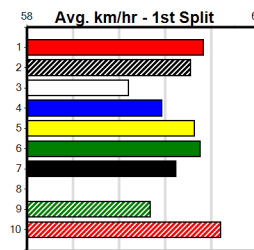

RICH RIVER BECOME A MEMBER

Distance: 390m, Race Type: Grade 5, Total Prizemoney: $2,925
1st: $1,950, 2nd: $600, 3rd: $300, 4th: $75

5

12:37PM

(VIC time)

HALEIGH VELLA (7) recorded good wins prior to some tough racing in her last 2 starts and she can return to the winners list in this. FAR NORTH (6) is resuming here but has plenty of talent when fully fit and could be right in the finish.

Watchdog Tips: **7** **6** **4** **1** **Bet:** Trifecta 6,7/1,4,6,7/1,2,4,6,7 ($10 - 55.56%)

1

FOUND A SPOT (NSW)[5] Drawn to race in a forward position here, threat. **$6.50**

BK Dog Jan-21 Sire: ASTON DEE BEE Dam: PIXEL PAK Trainer: Vivianne Giles (Bamawm)

Owner(s): P Bartlett
Winning Distances: < 300m (0) 300 - 399m (13) 400 - 499m (2) 500 - 599m (0) 600 - 699m (0) > 700m (0)
Winning Weights: 28.4(2) 29.3(1) 29.7(1) 29.8(1) 30.2(4) 30.5(2) 30.7(1) 30.8(1) 31.1(1) 31.5(1)

2nd	8	30.9	425	BEN	R3	28-Apr-24	24.30	23.58	1.25L GOGO SKYE (24.23)	Q/333			6.62	$5.20	5
8th	(1)	30.7	400	GEL	R5	03-May-24	23.21	22.45	8.50L BORACAY STORM (22.61)	M/68			8.69	$22.60	X45
5th	(1)	30.6	410	HOR	R5	07-May-24	23.85	23.12	10.00 WHERE'S WALTER (23.17)	Q/56			10.86	$13.60	X45
7th	(6)	30.9	390	SHP	R4	13-May-24	23.58	21.99	20.00 GOT A PRINCIPLE (22.20)	Q/77		V5	9.35	$28.30	X34
8th	(6)	30.8	390	SHP	R3	20-May-24	22.75	22.02	11.00 LAMIA MILA (22.02)	Q/78			8.82	$105.10	X45
1st	(6)	30.5	300	HVL	R5	31-May-24	16.94	16.66	0.25L THAI BUTTERFLY (16.96)	Q/1		SW	3.94	$16.40	T3-5
7th	(5)	30.1	300	HVL	R4	09-Jun-24	17.32	16.75	6.50L SAILPLANE (16.90)	M/3			3.98	$39.70	5
2nd	(6)	30.2	390	SHP	R4	13-Jun-24	22.25	22.17	0.50L COCKTAIL (22.22)	Q/11			8.39	$4.10	T3-5

Last 3 wins NOT included above

1st	(2)	31.1	390	SHP	R5	05-Mar-24	22.11	22.11	9.50L IMPASSIONED (22.75)	Q/11			8.42	$1.70	5
1st	(5)	30.7	390	SHP	R3	18-Apr-24	22.21	22.09	5.50L FOXY FAUN (22.58)	Q/11			8.38	$3.50	T3-5
1st	(3)	30.5	390	SHP	R4	22-Apr-24	22.18	21.96	1.00L PLUTOCRACY (22.24)	Q/11			8.43	$6.20	5

Box History

Bx	1st	2nd	3rd	4th	5th	6th	7th	8th
1	1	5		1	4	2	1	1
2	1			3	1	4		
3	4	1		1	2	2		1
4		1			1	4		1
5	3	2	1		1	1	2	1
6	2	3	4			5	2	1
7	2		1	1	2	1		
8	2	2	2		2	1		1

Prize Best Starts Trk/Dts APM: $28627.86, 22.11(2)-5/3/24, 89-15-14-8, 12-4-1-1, 7536