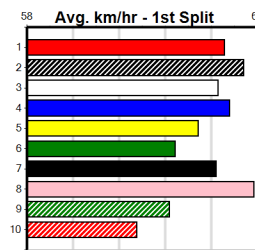

SPORTSBET BS RESPONSIBLY

Distance: 390m, Race Type: Grade 5, Total Prizemoney: $2,925
1st: $1,950, 2nd: $600, 3rd: $300, 4th: $75

TOKYO HEIST (8) can explode soon after box rise and with room early he looks hard to hold out if fully fit after a layoff. NOCTILUCENT (1) has only missed a placing once in her 10 starts and she should be right in the finish again from her gun draw.

Watchdog Tips: [8] [1] [2] [5] Bet: Win 8

Form Box Wgt Dist Track Date Time BON Margin 1st/2nd (Time) PIR Checked Comment W/R Split 1 S/P Grade

NOCTILUCENT [5] Placed in 9 from 10 to date, gun draw, big danger. $4.20
Owner(s): Fluffy Side Up (SYN), A Onley, P Onley
Sire: BARCIA BALE Dam: PYROCUMULUS
Trainer: Jack Osborne (Avalon)
Winning Distances: < 300m (0) 300 - 399m (1) 400 - 499m (2) 500 - 599m (0) 600 - 699m (0) > 700m (0)
Winning Weights: 24.9(1) 27.5(2)
1st (8) 27.5 425 BEN R2 19-Apr-24 24.13 23.70 1.5L BLACKPOOL SLADE (24.23) M/111 . . . SW . . 6.47 $6.50 7
1st (2) 27.5 425 BEN R9 26-Apr-24 24.12 23.85 2.00L LEO BALE (24.26) Q/111 . . . . . 6.48 $7.70 6G
4th (6) 27.0 425 BEN R11 03-May-24 24.49 23.69 7.00L BRUCE'S SHOUT (24.01) M/234 . . . . . 6.58 $9.60 X45
3rd (1) 27.4 390 SHP R11 13-May-24 22.36 21.99 4.25L CINNABAR ICON (22.06) M/33 . . . . . 8.47 $5.90 5
2nd (5) 27.6 390 SHP R10 20-May-24 22.32 22.02 0.50L BELIEVING (22.29) Q/11 . . . . . 8.33 $5.70 5
2nd (2) 27.0 390 BAL R11 26-May-24 22.22 21.59 1.5L TINKER PETE (22.12) Q/11 . . . . . 8.34 $2.00 5
2nd (7) 27.1 390 BAL R12 31-May-24 22.14 21.79 1.00L MORAINÉ ARNIE (22.07) M/11 . . . . . 8.30 $2.60 5
3rd (7) 26.9 390 BAL R6 06-Jun-24 22.56 21.80 11.00L HOUSE OF TURBO (21.84) M/34 . . . . . 8.51 $12.70 SH
Last 3 wins NOT included above
1st (2) 24.9 390 SHP R4 21-Oct-23 22.42 22.11 1.75L LITTLE MISS ENVY (22.53) Q/11 . . . SW . . 8.38 $4.80 M

Box History
Bx 1st 2nd 3rd 4th 5th 6th 7th 8th
1 1 1 1 1 1 1 1
2 2 1 1 1 1 1 1
3 3 1 1 1 1 1 1
4 4 1 1 1 1 1 1
5 5 1 1 1 1 1 1
6 6 1 1 1 1 1 1
7 7 1 1 1 1 1 1
8 8 1 1 1 1 1 1
Prize Best $8700.00
Starts 22.42(2)-21/10/23
Trk/Dts 10-3-4-2
APM 3-1-1-1 6021

CRUDE [5] Resuming, can race in a forward position, chance. $10.00
Owner(s): Gotta Run'em (SYN), N McKay, J McMahon
Sire: FERAL FRANKY Dam: BELT UP LIBBA
Trainer: Nathan McKay (Toolleen)
Winning Distances: < 300m (0) 300 - 399m (1) 400 - 499m (3) 500 - 599m (0) 600 - 699m (0) > 700m (0)
Winning Weights: 30.9(1) 31.2(1) 31.7(2)
2nd (7) 31.9 450 SHP R6 05-Feb-24 25.72 25.48 3.5L HANNY DARRISON (25.48) M/422 . . . . . 6.78 $4.50 5
3rd (2) 32.0 410 HOR R3 13-Feb-24 23.62 22.92 2.75L LEKTRA CARRY (23.44) M/33 . . . . . 10.61 $7.00 SH
5th (4) 31.8 500 BEN R5 23-Feb-24 28.81 28.21 4.50L ARGYLE AXLE (28.51) Q/235 . . . . . 6.57 $27.00 RWH
7th (7) 31.8 450 WBL R8 29-Feb-24 25.92 25.20 8.50L REIKO SLATER (25.33) M/576 . . . . . 6.86 $67.10 X45
2nd (1) 31.8 500 BEN R9 08-Mar-24 28.27 27.86 3.5L SILKY SAUCE (28.04) M/222 . . . . . 6.58 $19.90 X45
4th (8) 32.1 500 BEN R8 16-Mar-24 28.38 27.83 8.00L LORNETT EXPRESS (27.83) M/222 . . . . . 6.61 $25.10 X45
3rd (7) 31.8 410 HOR R10 22-Mar-24 23.54 23.01 4.25L GREAT VALUE (23.26) M/44 . . . . . 10.56 $14.80 5
2nd (4) 31.6 390 SHP R9 05-Apr-24 22.23 21.82 2.25L ROLLING STORM (22.08) M/12 . . . . . 8.41 $10.00 5
Last 3 wins NOT included above
1st (4) 31.2 450 SHP R5 14-Sep-23 25.49 25.44 2.00L SO RECKLESS (25.61) Q/111 . . . . . 6.68 $2.60 T3-RW
1st (5) 31.7 390 SHP R9 20-Jan-24 22.12 21.80 7.50L INTOXICATING (22.64) M/21 . . . . . 8.52 $3.40 6G
1st (5) 31.7 410 HOR R8 27-Jan-24 23.40 23.40 1.75L FARLOW BALE (23.51) Q/11 . . . . . 10.28 $2.10 X45