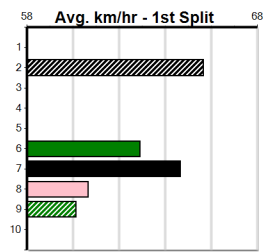

SPORTSBET GREEN TICKS

1
11:31AM

(VIC time)

Distance: 390m, Race Type: Maiden, Total Prizemoney: $2,535
1st: $1,680, 2nd: $520, 3rd: $260, 4th: $75

JARMON (2) had excuses in her debut effort last start and she could be the one to beat from what looks like a much more favourable draw today. AUNTY ETHEL (1) is the first starter from a dam who was more than capable and is drawn to feature.

Watchdog Tips: 2 1 3 6 **Bet:** Win 2

Form Box	Wgt	Dist	Track	Date	Time	BON	Margin	1st/2nd (Time)	PIR	Checked	Comment	W/R	Split 1	S/P	Grade		
1	AUNTY ETHEL [M] $3.60																
	1st starter from a handy dam, watch betting.																
	BK Bitch Sep-22 Sire: HARD STYLE RICO Dam: COLOURFUL PAST Trainer: Michael Meyer (Bromley)																
	Owner(s): M Meyer																
	Winning Distances: < 300m (0) 300 - 399m (0) 400 - 499m (0) 500 - 599m (0) 600 - 699m (0) > 700m (0)																
	Winning Weights:																
	<table border="1" style="width: 100%; border-collapse: collapse;"> <thead> <tr> <th>Bx</th> <th>1st</th> <th>2nd</th> <th>3rd</th> <th>4th</th> <th>5th</th> <th>6th</th> <th>7th</th> <th>8th</th> </tr> </thead> <tbody> <tr><td>1</td><td></td><td></td><td></td><td></td><td></td><td></td><td></td><td></td></tr> <tr><td>2</td><td></td><td></td><td></td><td></td><td></td><td></td><td></td><td></td></tr> <tr><td>3</td><td></td><td></td><td></td><td></td><td></td><td></td><td></td><td></td></tr> <tr><td>4</td><td></td><td></td><td></td><td></td><td></td><td></td><td></td><td></td></tr> <tr><td>5</td><td></td><td></td><td></td><td></td><td></td><td></td><td></td><td></td></tr> <tr><td>6</td><td></td><td></td><td></td><td></td><td></td><td></td><td></td><td></td></tr> <tr><td>7</td><td></td><td></td><td></td><td></td><td></td><td></td><td></td><td></td></tr> <tr><td>8</td><td></td><td></td><td></td><td></td><td></td><td></td><td></td><td></td></tr> <tr> <td>Prize Best</td> <td></td> <td></td> <td></td> <td></td> <td></td> <td></td> <td></td> <td>$0</td> </tr> <tr> <td>Starts</td> <td></td> <td></td> <td></td> <td></td> <td></td> <td></td> <td></td> <td>0-0-0-0</td> </tr> <tr> <td>Trk/Dts</td> <td></td> <td></td> <td></td> <td></td> <td></td> <td></td> <td></td> <td>0-0-0-0</td> </tr> <tr> <td>APM</td> <td></td> <td></td> <td></td> <td></td> <td></td> <td></td> <td></td> <td>0</td> </tr> </tbody> </table>																
	Last 3 wins NOT included above																
	<table border="1" style="width: 100%; border-collapse: collapse;"> <thead> <tr> <th>Bx</th> <th>1st</th> <th>2nd</th> <th>3rd</th> <th>4th</th> <th>5th</th> <th>6th</th> <th>7th</th> <th>8th</th> </tr> </thead> <tbody> <tr><td>1</td><td></td><td></td><td></td><td></td><td></td><td></td><td></td><td></td></tr> <tr><td>2</td><td></td><td></td><td></td><td></td><td></td><td></td><td></td><td></td></tr> <tr><td>3</td><td></td><td></td><td></td><td></td><td></td><td></td><td></td><td></td></tr> <tr><td>4</td><td></td><td></td><td></td><td></td><td></td><td></td><td></td><td></td></tr> <tr><td>5</td><td></td><td></td><td></td><td></td><td></td><td></td><td></td><td></td></tr> <tr><td>6</td><td></td><td></td><td></td><td></td><td></td><td></td><td></td><td></td></tr> <tr><td>7</td><td></td><td></td><td></td><td></td><td></td><td></td><td></td><td></td></tr> <tr><td>8</td><td></td><td></td><td></td><td></td><td></td><td></td><td></td><td></td></tr> <tr> <td>Prize Best</td> <td></td> <td></td> <td></td> <td></td> <td></td> <td></td> <td></td> <td>$0</td> </tr> <tr> <td>Starts</td> <td></td> <td></td> <td></td> <td></td> <td></td> <td></td> <td></td> <td>0-0-0-0</td> </tr> <tr> <td>Trk/Dts</td> <td></td> <td></td> <td></td> <td></td> <td></td> <td></td> <td></td> <td>0-0-0-0</td> </tr> <tr> <td>APM</td> <td></td> <td></td> <td></td> <td></td> <td></td> <td></td> <td></td> <td>0</td> </tr> </tbody> </table>																
	2	JARMON [M] $4.20															
Had excuses in her luckless debut, can improve.																	
BD Bitch Sep-22 Sire: ASTON RUPEE Dam: STAR OF JASMINE Trainer: Scott Stefanos (Longwood)																	
Owner(s): MALLEE RACING (SYN), S Jardine, N Monaghan																	
Winning Distances: < 300m (0) 300 - 399m (0) 400 - 499m (0) 500 - 599m (0) 600 - 699m (0) > 700m (0)																	
Winning Weights:																	
5th (6) 27.8 390 SHP R4 03-Jun-24 23.05 21.80 12.00 RUTHLESS SECRET (22.21) M/45 8.61 $13.90 MH