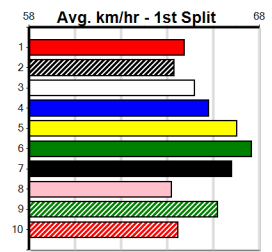

SHEPPARTON TO THE MEADOWS HT1 (1-4

Distance: 450m, Race Type: Restricted Win Heat, Total Prizemoney: $2,925
1st: $1,950, 2nd: $600, 3rd: $300, 4th: $75

SHINY INK (7) has posted all of his career wins over this course and he looks well drawn to feature in the finish again at a nice price. XISAN BALE (1) has produced top efforts in 2 of his last 3 starts and is drawn to be prominent again here.

Watchdog Tips: 7 1 3 5 **Bet:** Win 7

Form Box	Wgt	Dist	Track	Date	Time	BON	Margin	1st/2nd (Time)	PIR	Checked	Comment	WR	Split 1	S/P	Grade	
1	XISAN BALE (NSW)[6] $3.20															
	BK Dog Feb-22 Sire: DROOPYS SYDNEY Dam: WINNIE ALLEN															
	Owner(s): B Wheeler Trainer: Thomas Dailly (Anakie)															
	Winning Distances: < 300m (0) 300 - 399m (0) 400 - 499m (2) 500 - 599m (0) 600 - 699m (0) > 700m (0)															
	Winning Weights: 30.2(1) 30.8(1)															
	2nd (2)	30.3	460	GEL	R7	05-Feb-24	25.84	25.59	1.00L BARTY CROUCH (25.78)	Q/111				6.57	$2.30	7
	4th (2)	29.7	460	GEL	R7	16-Feb-24	26.51	25.63	13.00 VERDI (25.63)	M/222				6.58	$18.10	SH
	4th (5)	30.0	450	BAL	R9	24-Apr-24	25.69	25.24	6.00L LEONI BALE (25.28)	M/322				6.61	$2.70	X67
	3rd (2)	29.3	460	GEL	R2	17-May-24	26.23	25.87	3.75L WHATEVER HE SAID (25.97)	M/332				6.75	$1.60	7
	5th (1)	29.2	450	BAL	R3	26-May-24	25.90	24.76	4.00L RIE BALE (25.62)	M/443				6.66	$1.70	X67
2nd (2)	29.6	525	MEP	R5	29-May-24	30.27	29.92	3.25L HOLDEN BALE (30.04)	M/1112				5.08	$8.40	X67H	
5th (7)	30.2	525	MEA	R3	08-Jun-24	31.05	29.80	14.00 HOLDEN BALE (30.12)	S/4444				5.20	$6.00	X67F	
1st (8)	30.2	450	BAL	R4	12-Jun-24	25.31	25.31	3.75L VILMA BALE (25.57)	M/111				6.60	$1.80	X67	
Last 3 wins NOT included above																
1st (1)	30.8	460	GEL	R9	22-Jan-24	25.91	25.90	2.00L KINGSLEY BALE (26.04)	Q/231				6.61	$13.80	M	
<table border="1" style="width: 100%; border-collapse: collapse;"> <thead> <tr> <th colspan="8">Box History</th> </tr> <tr> <th>Bx</th> <th>1st</th> <th>2nd</th> <th>3rd</th> <th>4th</th> <th>5th</th> <th>6th</th> <th>7th</th> <th>8th</th> </tr> </thead> <tbody> <tr><td>1</td><td>1</td><td></td><td></td><td></td><td></td><td></td><td></td><td></td></tr> <tr><td>2</td><td></td><td>2</td><td>1</td><td>1</td><td>1</td><td></td><td></td><td></td></tr> <tr><td>3</td><td></td><td></td><td></td><td></td><td></td><td></td><td></td><td></td></tr> <tr><td>4</td><td></td><td></td><td></td><td></td><td></td><td></td><td>1</td><td></td></tr> <tr><td>5</td><td></td><td></td><td></td><td>1</td><td></td><td></td><td></td><td></td></tr> <tr><td>6</td><td></td><td></td><td></td><td></td><td></td><td></td><td></td><td></td></tr> <tr><td>7</td><td></td><td></td><td></td><td></td><td>1</td><td></td><td></td><td></td></tr> <tr><td>8</td><td>1</td><td></td><td></td><td></td><td></td><td></td><td></td><td></td></tr> <tr> <td>Prize Best</td> <td colspan="7"></td> <td>$5370.00</td> </tr> <tr> <td>Starts</td> <td colspan="7"></td> <td>FSD</td> </tr> <tr> <td>Trk/Dts</td> <td colspan="7"></td> <td>10-2-2-1</td> </tr> <tr> <td>APM</td> <td colspan="7"></td> <td>0-0-0-0 3957</td> </tr> </tbody> </table>																

Form Box	Wgt	Dist	Track	Date	Time	BON	Margin	1st/2nd (Time)	PIR	Checked	Comment	WR	Split 1	S/P	Grade	
2	QUEEN SHAKA [5] $12.00															
	BD Bitch Jul-22 Sire: FERAL FRANKY Dam: GAZER BALE															
	Owner(s): M Bewley Trainer: Debbie Bewley (Pentland Hills)															
	Winning Distances: < 300m (0) 300 - 399m (3) 400 - 499m (0) 500 - 599m (0) 600 - 699m (0) > 700m (0)															
	Winning Weights: 29.4(1) 29.5(1) 30.5(1)															
	5th (6)	29.3	390	SHP	R1	08-Apr-24	22.78	21.71	12.00 IF HE COULD (21.97)	S/55				8.87	$20.10	M
	1st (5)	29.5	390	WBL	R3	15-Apr-24	22.60	22.46	0.25L HEART OF DARTS (22.61)	S/22				8.73	$1.90	M
	4th (2)	29.2	400	GEL	R10	27-Apr-24	23.21	22.35	6.00L BLACKPOOL RANGER	M/23				8.63	$28.20	X67
	1st (3)	29.4	390	BAL	R3	04-May-24	22.32	22.27	3.00L SALMON SPRAY (22.52)	M/21		SW		8.53	$3.00	7
	3rd (5)	29.5	390	WBL	R9	09-May-24	22.56	21.77	1.75L BLACKPOOL SLADE (22.45)	M/53				8.80	$9.00	X67
1st (2)	30.5	390	SHP	R10	13-May-24	22.28	21.99	2.00L BONE SHAKER (22.42)	Q/11				8.33	$10.00	X67	
5th (4)	30.0	390	BAL	R12	22-May-24	23.00	21.85	10.00 INSTINCTIVELY (22.33)	M/45				8.67	$3.10	5	
3rd (2)	29.8	390	BAL	R9	12-Jun-24	22.33	22.07	1.75L LADY ARANDT (22.22)	M/54		SW		8.61	$15.10	5	
Last 3 wins NOT included above																
<table border="1" style="width: 100%; border-collapse: collapse;"> <thead> <tr> <th colspan="8">Box History</th> </tr> <tr> <th>Bx</th> <th>1st</th> <th>2nd</th> <th>3rd</th> <th>4th</th> <th>5th</th> <th>6th</th> <th>7th</th> <th>8th</th> </tr> </thead> <tbody> <tr><td>1</td><td></td><td></td><td></td><td></td><td></td><td></td><td></td><td></td></tr> <tr><td>2</td><td>1</td><td></td><td>1</td><td>1</td><td></td><td></td><td></td><td></td></tr> <tr><td>3</td><td>1</td><td></td><td></td><td></td><td></td><td></td><td></td><td></td></tr> <tr><td>4</td><td></td><td></td><td></td><td></td><td>1</td><td></td><td></td><td></td></tr> <tr><td>5</td><td>1</td><td></td><td>1</td><td></td><td></td><td></td><td></td><td></td></tr> <tr><td>6</td><td></td><td></td><td></td><td></td><td>1</td><td></td><td></td><td></td></tr> <tr><td>7</td><td></td><td></td><td></td><td></td><td></td><td></td><td></td><td></td></tr> <tr><td>8</td><td></td><td></td><td></td><td></td><td></td><td></td><td></td><td></td></tr> <tr> <td>Prize Best</td> <td colspan="7"></td> <td>$4625.00</td> </tr> <tr> <td>Starts</td> <td colspan="7"></td> <td>FSTD</td> </tr> <tr> <td>Trk/Dts</td> <td colspan="7"></td> <td>8-3-0-2</td> </tr> <tr> <td>APM</td> <td colspan="7"></td> <td>0-0-0-0 3760</td> </tr> </tbody> </table>