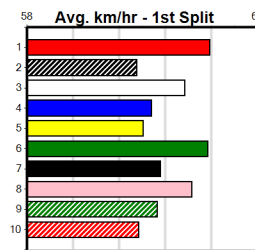

SHEPPARTON TO THE MEADOWS HT2 (1-4

Distance: 450m, Race Type: Restricted Win Heat, Total Prizemoney: $2,925
1st: $1,950, 2nd: $600, 3rd: $300, 4th: $75

BLUE KERMARO (8) has recorded scorching Meadows wins in his past 3 starts and he looks awfully hard to beat again in this. CAPALA (1) has the good draw and he should be in the firing line for a long way. ASTON GAGA (7) has claims

Watchdog Tips: **8** **1** **7** **4** **Bet:** Trifecta 8/1,7/1,3,4,7 ($10 - 166.67%)

1

CAPALA [5] **Talented but hit or miss early, chance if hits.** **$6.50**

BK Dog Jan-22 Sire: **ORSON ALLEN** Dam: **OUR MAGIC TURBO**

Owner(s): BEERS FOR THE BOYS (SYN), D Baldwin, D Chillingsworth, P Rattray Trainer: Thomas Wark (Rushworth)

Winning Distances: < 300m (0) 300 - 399m (0) 400 - 499m (4) 500 - 599m (0) 600 - 699m (0) > 700m (0)

Winning Weights: 28.8(1) 29.0(1) 29.1(2)

1st	2nd	3rd	4th	5th	6th	7th	8th						
1st (1)	29.1	425	BEN	R3	28-Mar-24	24.20	24.02	4.50L CRUISING AMY (24.50)	M/111	. . .	6.55	$2.60	T3-7
2nd (4)	29.1	450	SHP	R5	11-Apr-24	25.52	25.34	2.50L MEPUNGA TILLY (25.35)	M/111	. . .	6.65	$50.70	X67
5th (2)	29.1	500	BEN	R7	17-Apr-24	29.04	28.28	8.00L CRUSOE RICO (28.51)	M/255	. . .	6.61	$6.40	X67
3rd (2)	29.0	500	BEN	R7	01-May-24	28.95	28.26	6.00L OUR LAST HOPE (28.55)	M/233	. . .	6.91	$2.80	X67
1st (1)	29.0	450	SHP	R9	13-May-24	25.69	25.06	0.50L KRIS BAR PADDY (25.71)	Q/111	. . .	6.60	$9.20	X67
5th (1)	28.9	450	SHP	R8	16-May-24	26.21	25.42	12.00L FLIPPER PENNY (25.43)	M/786	. . .	6.95	$6.30	5
1st (2)	29.1	450	SHP	R6	30-May-24	25.61	25.51	0.75L REV NEVILLE (25.66)	M/211	. . . SW	6.62	$14.10	5
6th (7)	28.7	500	BEN	R8	07-Jun-24	28.85	27.68	12.00L PEPPER RUSH (28.06)	M/467	. . .	6.65	$40.00	SH

Last 3 wins NOT included above

1st	2nd	3rd	4th	5th	6th	7th	8th						
1st (7)	28.8	425	BEN	R2	03-Jan-24	24.70	24.10	2.50L RITZA DALE (24.86)	M/332	. . .	6.81	$3.30	M

Box History

Bx	1st	2nd	3rd	4th	5th	6th	7th	8th
1	2				1			
2	1		1	1	1	1		
3							1	1
4		1		1				
5								1
6			1			1		
7	1					2		
8							2	

Prize Best Starts Trk/Dts APM: $5840.00, 25.61(2)-30/5/24, 20-4-1-2, 6-2-1-0, 3984

2

GALM THE STORM [5] ***** SCRATCHED ***** **$99.00**

WBK Bitch Oct-22 Sire: **FERNANDO BALE** Dam: **SUB ROSA**

Owner(s): KRAMERICA (SYN), G Farrugia, W Gallagher Trainer: William Donlon (Burnbank)

Winning Distances: < 300m (0) 300 - 399m (2) 400 - 499m (1) 500 - 599m (0) 600 - 699m (0) > 700m (0)

Winning Weights: 24.6(1) 25.1(2)

6th	1st	2nd	3rd	4th	5th	6th	7th	8th					
6th (1)	24.2	395	TRA	R1	01-May-24	23.20	21.88	12.00L LAKEVIEW DECEAH (22.37)	M/766	. . .	3.85	$11.90	M
1st (5)	24.6	450	SHP	R1	09-May-24	26.06	25.42	2.00L SAM'S UNIVERSE (26.18)	M/441	. . .	6.95	$34.20	M
5th (2)	24.8	425	BEN	R9	15-May-24	25.12	24.04	4.75L MICK'S DELIGHT (24.80)	S/778	. . .	6.90	$3.90	T3-7
1st (3)	25.1	390	WBL	R3	20-May-24	22.54	22.43	3.25L NURSE ROSIE (22.76)	M/32	. . .	8.90	$6.70	7
1st (1)	25.1	350	HVL	R5	24-May-24	19.87	19.42	0.10L LUNA BEAUTY (19.87)	M/7	. . . SW	6.78	$7.00	T3-RW
4th (2)	25.3	450	BAL	R8	02-Jun-24	25.70	25.44	4.00L TOM'S BOURBSKI (25.44)	S/544	. . .	6.79	$4.80	T3-5
7th (5)	25.5	450	BAL	R2	06-Jun-24	26.07	25.14	9.00L MAVIS TOLMIE (25.44)	S/875	. . .	6.79	$32.00	SH
4th (4)	25.5	460	GEL	R8	11-Jun-24	26.17	25.86	4.50L THANK YOU TOMMY (25.86)	M/434	. . .	6.76	$11.90	5

Last 3 wins NOT included above

Box History

Bx	1st	2nd	3rd	4th	5th	6th	7th	8th
1	1					1		
2				1	1			
3	1							
4				1				
5	1							1
6								
7								
8								

Prize Best Starts Trk/Dts APM: $3100.00, 26.06(5)-9/5/24, 8-3-0-0, 1-1-0-0, 2900