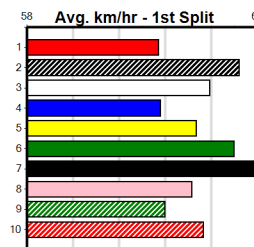

Distance: 390m, Race Type: Mixed 4/5, Total Prizemoney: $3,360
1st: $2,250, 2nd: $690, 3rd: $345, 4th: $75

CINNABAR ICON (7) has met some jets in her last few starts and she may prove hard to hold out from her good draw in this. TAT LIBBY (6) has recorded solid wins in 2 of her last 4 starts and she may only need to step on terms to challenge here.

Watchdog Tips: **7** **6** **4** **3** Bet: **Win 7**

1
NICKLEBY ACTION [4] Comes into calculations from this draw. **$12.00**
BD Dog Nov-21 Sire: FERAL FRANKY Dam: NICKO DANCER Trainer: Julie Hall (Dingee)
Owner(s): J Hall
Winning Distances: < 300m (0) 300 - 399m (2) 400 - 499m (4) 500 - 599m (0) 600 - 699m (0) > 700m (0)
Winning Weights: 33.4(2) 33.6(1) 33.9(1) 34.1(2)
6th (7) 33.5 390 SHP R3 18-Mar-24 22.70 21.84 10.00 ASTON MADDOX (22.02) M/66 . . . . . 9.25 $13.00 RWH
1st (7) 34.1 390 SHP R12 01-Apr-24 22.38 21.79 0.50L WHISKEY ROAD (22.41) M/21 . . . . . 8.47 $5.70 5
6th (1) 34.1 390 SHP R10 08-Apr-24 22.41 21.71 6.50L POWER OUT (21.99) S/55 . . . . . 8.62 $41.10 4
7th (6) 34.1 425 BEN R7 19-Apr-24 24.75 23.70 15.00 CANYA CHARISMA (23.70) M/376 . . . . . 6.56 $61.40 4
1st (4) 34.1 425 BEN R5 26-Apr-24 23.99 23.85 4.75L SURF'S UP (24.32) M/111 . . . . . 6.56 $21.90 5
4th (7) 34.1 425 BEN R5 03-May-24 24.31 23.69 8.50L BEN SHAKER (23.74) M/544 . . . . . 6.73 $12.50 X34
8th (2) 34.3 425 BEN R10 10-May-24 24.81 23.72 8.00L NINETYMILE WOW (24.27) M/457 . . . . . 6.62 $4.30 X45
6th (2) 34.6 425 BEN R7 07-Jun-24 24.73 23.85 12.00 MR. BEETS (23.94) M/766 . . . . . 6.87 $52.70 SH
Last 3 wins NOT included above
1st (1) 33.4 425 BEN R4 06-Dec-23 24.11 24.11 2.75L LET'S GO PIES (24.29) Q/111 . . . . . 6.51 $2.40 7
1st (3) 33.6 425 BEN R3 15-Dec-23 24.35 23.71 0.75L BIG LEX (24.40) M/221 . . . . . 6.62 $2.10 X67
1st (7) 33.9 425 BEN R12 22-Dec-23 24.23 23.67 1.75L CLASSY SHIFTER (24.34) M/111 . . . . . 6.56 $5.00 5

2
GREEN FLASH [5] Racing well before a fall last start, must respect **$8.00**
F Bitch Apr-22 Sire: ORSON ALLEN Dam: ORIENTAL JADE Trainer: Rodney Clark (Echuca Village)
Owner(s): M Lord
Winning Distances: < 300m (0) 300 - 399m (2) 400 - 499m (3) 500 - 599m (0) 600 - 699m (0) > 700m (0)
Winning Weights: 27.6(1) 28.2(1) 28.5(1) 28.8(1) 29.1(1)
1st (5) 28.5 390 SHP R4 11-Apr-24 22.07 21.83 1.25L SILVER MACK (22.15) M/22 . . . . . 8.48 $8.00 6G
2nd (2) 28.9 410 HOR R9 19-Apr-24 23.54 23.40 2.00L MAXIMUM SHANAE (23.40) M/22 . . . . . 10.52 $8.20 5
1st (6) 29.1 410 HOR R11 23-Apr-24 23.32 23.26 2.25L RIVIERA BALE (23.48) Q/11 . . . . . 10.28 $14.40 5
4th (2) 29.1 425 BEN R10 28-Apr-24 24.27 23.58 10.00 WINKING WILLIE (23.58) M/455 . . . . . 6.58 $14.80 X45
1st (5) 28.8 410 HOR R4 21-May-24 23.40 23.21 1.00L HIGHWAY (23.46) M/11 . . . . . SW . 10.27 $4.90 RWH
3rd (5) 28.5 410 HOR R4 28-May-24 23.43 22.94 6.00L CHASING HEARTS (23.03) M/33 . . . . . 10.65 $4.80 RWF
2nd (2) 28.5 390 SHP R12 03-Jun-24 22.36 21.80 8.00L SHORT AND STUMPY (21.80) M/65 . . . . . 8.71 $46.60 X45
F (7) 28.3 410 HOR R6 11-Jun-24 0.00 23.42 . . . . . UNCLE ROSCO (23.98) M/88 . . . . . VO . 11.64 $21.80 X34
Last 3 wins NOT included above
1st (2) 27.6 410 HOR R1 26-Dec-23 23.54 22.90 3.00L PEACHES (23.74) Q/11 . . . . . 10.32 $4.70 M
1st (1) 28.2 390 SHP R3 14-Mar-24 22.39 22.13 1.75L SOLID GROUND (22.51) M/11 . . . . . 8.49 $5.80 7