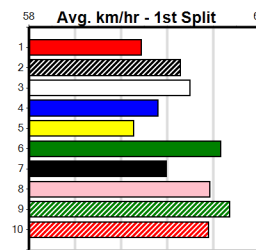

RACERS FUNCTION CENTRE

9

1:52PM

(VIC time)

Distance: 390m, Race Type: Mixed 6/7, Total Prizemoney: $2,925
1st: $1,950, 2nd: $600, 3rd: $300, 4th: $75

THIRTY SECONDS (7) has shown plenty of talent in his 4 starts to date and after his solid placing here last start he may be the one to beat. HIGH COTTON (1) has posted solid placings in his last 2 starts and can challenge from his gun draw.

Watchdog Tips: **7** **1** **2** **6** **Bet:** **Win 7**

Form Box	Wgt	Dist	Track	Date	Time	BON	Margin	1st/2nd (Time)	PIR	Checked	Comment	WR	Split 1	S/P	Grade
1															
HIGH COTTON [7] Biks $4.60															
Gun draw, solid placings last 2, major player.															
Owner(s): A Armstrong Trainer: Alisdair Armstrong (Huntly)															
Sire: FABREGAS Dam: ELSA ROSE															
Dec-21 Dec-21															
Winning Distances: < 300m (0) 300 - 399m (0) 400 - 499m (1) 500 - 599m (0) 600 - 699m (0) > 700m (0)															
Winning Weights: 31.3(1)															
ST (-)	31.5	425	BEN	10-Apr-24	24.63			0.01L Trial Cleared	M/11		1of4.		6.64		ST
5th (1)	31.5	390	SHP	R9	18-Apr-24	22.64	22.09	6.50L SOLID GROUND (22.19)	M/46				8.87	$3.60	T3-7
2nd (4)	30.7	450	SHP	R3	02-May-24	26.49	25.99	4.75L DEPUTY FRED (26.17)	M/123				6.78	$7.50	T3-7
3rd (8)	30.7	425	BEN	R3	08-May-24	24.44	23.97	0.25L SPIT THE CHIPS (24.42)	M/222				6.67	$3.20	T3-7
4th (3)	30.4	425	BEN	R3	15-May-24	24.58	24.04	4.75L BLUE RISE (24.26)	S/764				6.81	$6.20	T3-7
7th (4)	31.1	450	SHP	R5	23-May-24	26.20	25.47	11.00 RESCHEDULE (25.47)	M/877		W		7.41	$7.00	T3-7
2nd (6)	31.3	425	BEN	R3	29-May-24	24.28	24.04	0.05L URANA EXPRESS (24.28)	M/332				6.71	$1.90	T3-7
2nd (1)	31.2	425	BEN	R2	05-Jun-24	24.19	24.06	0.50L PHIL'S NO ANGEL (24.17)	M/222		SW		6.67	$3.10	7
Last 3 wins NOT included above															
1st (4)	31.3	425	BEN	R1	28-Feb-24	24.77	24.18	1.00L BIRDS OF PANAMA (24.84)	M/111		V10		6.68	$2.40	T3-M
Prize Best Starts Trk/Dts APM: $5655.00 NBT 20-1-8-3 3-0-0-1 2814															

Form Box	Wgt	Dist	Track	Date	Time	BON	Margin	1st/2nd (Time)	PIR	Checked	Comment	WR	Split 1	S/P	Grade
2															
WESTERN BALE (NSW)[6] $3.20															
Good turn of foot once balanced, big chance here.															
Owner(s): B Wheeler Trainer: Robert Camilleri (Lara)															
Sire: BARCIA BALE Dam: WELSLY BALE															
Jan-22 Jan-22															
Winning Distances: < 300m (0) 300 - 399m (1) 400 - 499m (1) 500 - 599m (0) 600 - 699m (0) > 700m (0)															
Winning Weights: 36.0(1) 36.3(1)															
2nd (4)	34.9	350	TRA	R3	29-Apr-24	20.23	19.92	0.75L TAKE THE EDGE (20.18)	M/21				6.69	$2.40	T3-7
5th (2)	35.1	350	TRA	R3	03-May-24	20.28	19.33	6.50L ROBBIE LEE ROSE (19.85)	S/75				6.78	$4.10	X67
2nd (8)	35.2	395	TRA	R9	10-May-24	22.45	21.62	1.75L JOROGUMO (22.33)	M/111				3.77	$4.80	X67
5th (4)	35.2	410	HOR	R3	14-May-24	24.02	23.14	8.00L BELLA SUPREME (23.49)	M/44				10.81	$6.40	7
3rd (3)	35.8	435	SLE	R9	22-May-24	24.86	24.63	3.25L DR. ERICA (24.63)	M/333		V0		5.36	$4.70	X67
1st (2)	36.0	390	WBL	R3	27-May-24	22.17	22.17	4.75L ANTREE RAMBLER (22.50)	M/11				8.63	$1.60	7
7th (5)	36.2	390	WBL	R9	05-Jun-24	22.75	21.96	7.00L POSIE YOU PEST (22.27)	M/45				8.85	$12.70	X67
2nd (4)	36.2	350	TRA	R3	12-Jun-24	20.19	19.75	3.5L DELTA PAWS (19.96)	M/43				6.72	$3.70	X67
Last 3 wins NOT included above															
1st (6)	36.3	410	HOR	R1	09-Jan-24	23.45	23.12	4.50L WEBLEC WHISPER (23.76)	M/11		SW		10.41	$1.70	M
Prize Best Starts Trk/Dts APM: $5760.00 FSH 17-2-5-3 0-0-0-0 3804