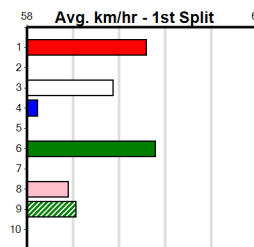

SHEPP CITY FENCING

2
11:46AM

(VIC time)

Distance: 390m, Race Type: Maiden, Total Prizemoney: $2,535
1st: $1,680, 2nd: $520, 3rd: $260, 4th: $75

WELLERMAN (6) has shown plenty of talent in his 3 starts to date and he can record a much deserved victory in this. Debutants LITTLE MINNIE (7) and BLACK SERIES (2) are both from well performed litters and can feature in the finish.

Watchdog Tips: **6** **7** **2** **3** **Bet:** Box Trifecta 2,3,6,7 ($10 for 41.67%)

Form Box	Wgt	Dist	Track	Date	Time	BON	Margin	1st/2nd (Time)	PIR	Checked	Comment	W/R	Split 1	S/P	Grade		
1	SUGAR SHINE [M] $12.00																
	Showed enough in debut 2 back for this, threat.																
	BK	Dog		Mar-22		Sire: SHIMA SHINE		Dam: SUGAR SPICE		Trainer: Peter Dunlevey (Cohuna)							
	Owner(s): T Hore																
	Winning Distances: < 300m (0) 300 - 399m (0) 400 - 499m (0) 500 - 599m (0) 600 - 699m (0) > 700m (0)																
	Winning Weights:																
	5th (5)	29.7	390	SHP	R2	03-Jun-24	22.77	21.80	8.00L	ATOMIC SECRET (22.24)	S/65			8.65	$34.80	MH	
	6th (2)	30.0	390	SHP	R2	10-Jun-24	23.15	21.99	13.00	LULU'S RIDE (22.24)	S/76			8.95	$31.10	MSF	
	Last 3 wins NOT included above																
	<table border="1" style="width:100%"> <thead> <tr><th colspan="8">Box History</th></tr> <tr><th>Bx</th><th>1st</th><th>2nd</th><th>3rd</th><th>4th</th><th>5th</th><th>6th</th><th>7th</th><th>8th</th></tr> </thead> <tbody> <tr><td>1</td><td></td><td></td><td></td><td></td><td></td><td></td><td></td><td></td></tr> <tr><td>2</td><td></td><td></td><td></td><td></td><td></td><td>1</td><td></td><td></td></tr> <tr><td>3</td><td></td><td></td><td></td><td></td><td></td><td></td><td></td><td></td></tr> <tr><td>4</td><td></td><td></td><td></td><td></td><td></td><td></td><td></td><td></td></tr> <tr><td>5</td><td></td><td></td><td></td><td>1</td><td></td><td></td><td></td><td></td></tr> <tr><td>6</td><td></td><td></td><td></td><td></td><td></td><td></td><td></td><td></td></tr> <tr><td>7</td><td></td><td></td><td></td><td></td><td></td><td></td><td></td><td></td></tr> <tr><td>8</td><td></td><td></td><td></td><td></td><td></td><td></td><td></td><td></td></tr> <tr><td>Prize Best</td><td colspan="5"></td><td>$0.00</td><td colspan="2">NBT</td></tr> <tr><td>Starts</td><td colspan="5"></td><td>2-0-0-0</td><td colspan="2"></td></tr> <tr><td>Trk/Dts</td><td colspan="5"></td><td>2-0-0-0</td><td colspan="2"></td></tr> <tr><td>APM</td><td colspan="5"></td><td>0</td><td colspan="2"></td></tr> </tbody> </table>																
2	BLACK SERIES (QLD)[M] $5.00																
	Litter has impressed so far, betting best guide.																
	BK	Dog		Dec-21		Sire: BLACK MAGIC OPAL		Dam: VELOCITY BETTINA		Trainer: Peter Frost (Heathcote)							
	Owner(s): SEE THE DREAM (SYN), S Buccilli, B Buccilli																
	Winning Distances: < 300m (0) 300 - 399m (0) 400 - 499m (0) 500 - 599m (0) 600 - 699m (0) > 700m (0)																
	Winning Weights:																
	Last 3 wins NOT included above																
	<table border="1" style="width:100%"> <thead> <tr><th colspan="8">Box History</th></tr> <tr><th>Bx</th><th>1st</th><th>2nd</th><th>3rd</th><th>4th</th><th>5th</th><th>6th</th><th>7th</th><th>8th</th></tr> </thead> <tbody> <tr><td>1</td><td></td><td></td><td></td><td></td><td></td><td></td><td></td><td></td></tr> <tr><td>2</td><td></td><td></td><td></td><td></td><td></td><td></td><td></td><td></td></tr> <tr><td>3</td><td></td><td></td><td></td><td></td><td></td><td></td><td></td><td></td></tr> <tr><td>4</td><td></td><td></td><td></td><td></td><td></td><td></td><td></td><td></td></tr> <tr><td>5</td><td></td><td></td><td></td><td></td><td></td><td></td><td></td><td></td></tr> <tr><td>6</td><td></td><td></td><td></td><td></td><td></td><td></td><td></td><td></td></tr> <tr><td>7</td><td></td><td></td><td></td><td></td><td></td><td></td><td></td><td></td></tr> <tr><td>8</td><td></td><td></td><td></td><td></td><td></td><td></td><td></td><td></td></tr> <tr><td>Prize Best</td><td colspan="5"></td><td>$0</td><td colspan="2">FSH</td></tr> <tr><td>Starts</td><td colspan="5"></td><td>0-0-0-0</td><td colspan="2"></td></tr> <tr><td>Trk/Dts</td><td colspan="5"></td><td>0-0-0-0</td><td colspan="2"></td></tr> <tr><td>APM</td><td colspan="5"></td><td>0</td><td colspan="2"></td></tr> </tbody> </table>																
	3	STEEPLE [M] $4.80															
		Smart efforts in tough races of late, big show.															
BK		Dog		Jul-22		Sire: MY BRO FABIO		Dam: BIG SKINNY		Trainer: Patrick Newell (Wallan)							
Owner(s): The Bentley (SYN), L Edgerton, P Newell																	
Winning Distances: < 300m (0) 300 - 399m (0) 400 - 499m (0) 500 - 599m (0) 600 - 699m (0) > 700m (0)																	
Winning Weights:																	
3rd (3)		30.0	460	GEL	R3	19-Apr-24	26.27	25.58	5.50L	ELLIOTT (25.89)	M/444			6.85	$80.40	MH	
4th (4)		30.1	460	GEL	R3	26-Apr-24	26.04	25.57	4.75L	SICK AND TIRED (25.72)	M/554			6.74	$29.40	MF	
7th (5)		30.2	450	BAL	R8	08-May-24	25.73	24.83	11.00	YOGEN BALE (25.00)	M/687	SW		6.71	$121.60	SH