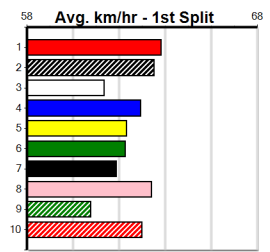

PAUA OF BUDDY AT STUD

Distance: 450m, Race Type: Grade 5 T3, Total Prizemoney: $1,530
1st: $1,000, 2nd: $320, 3rd: $160, 4th: $50

CHAIN DRIVE (6) will find this easier than his most recent racing and he has the speed to cross and lead throughout. ROXY CRUMPET (5) has a solid turn of foot and he should be able to find the rail early on. BALLOON HEAD (1) has the good draw

Watchdog Tips: 6 5 1 4 Bet: Win 6

BALLOON HEAD (NSW)[5] Solidly placed in his past two, can threaten $3.60
Owner(s): M Roberts
Winning Distances: < 300m (0) 300 - 399m (2) 400 - 499m (1) 500 - 599m (0) 600 - 699m (0) > 700m (0)
Box History table and Prizelist table included.

ARKANSAS [5] Lacking confidence, can sneak into a place $10.00
Owner(s): D Knight
Winning Distances: < 300m (0) 300 - 399m (0) 400 - 499m (0) 500 - 599m (3) 600 - 699m (0) > 700m (0)
Box History table and Prizelist table included.

LALA QUICK [5] Lack of early speed is a worry, prefer others $16.00
Owner(s): D Knight
Winning Distances: < 300m (0) 300 - 399m (0) 400 - 499m (3) 500 - 599m (3) 600 - 699m (0) > 700m (0)
Box History table and Prizelist table included.

MORAIN MARCO [5] Not the worst, strong in the run home, respect $7.50
Owner(s): MORAIN (SYN), G Judd, S Judd
Winning Distances: < 300m (0) 300 - 399m (1) 400 - 499m (2) 500 - 599m (3) 600 - 699m (0) > 700m (0)
Box History table and Prizelist table included.

ROXY CRUMPET [5] Solid PB here, can find the rail early, danger $6.50
Owner(s): S Bunchusri
Winning Distances: < 300m (0) 300 - 399m (6) 400 - 499m (10) 500 - 599m (1) 600 - 699m (0) > 700m (0)
Box History table and Prizelist table included.