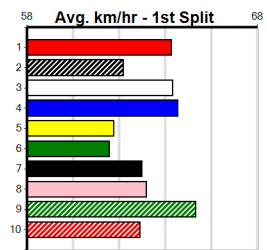

EUREKA CONCRETE

Distance: 545m, Race Type: Grade 5 T3, Total Prizemoney: $1,740
1st: $1,150, 2nd: $360, 3rd: $180, 4th: $50

BREAKDOWN (3) will find this easier than his most recent racing and he has the speed to cross and lead throughout. ROXY SMIRNOFF (1) has a good record here and he will be strong in the closing stages. LITTLE PRINCE (4) won't be too far away

Watchdog Tips: 3 1 4 5 **Bet:** Win 3

1

ROXY SMIRNOFF [5] **Good record here, has the right draw, danger** **$3.40**
WBE Dog Jan-19 Sire: FERNANDO BALE Dam: FANTASTIC ROXY
Owner(s): D Knight Trainer: Donna Knight (Talbot)
Winning Distances: < 300m (0) 300 - 399m (0) 400 - 499m (4) 500 - 599m (15) 600 - 699m (0) > 700m (0)
Winning Weights: 28.6(1) 28.9(1) 29.5(1) 29.6(2) 29.9(2) 30.0(1) 30.1(2) 30.3(1) 30.4(2) 30.6(1) 30.7(2) 30.8(1) 31.0(2)

Box	1st	2nd	3rd	4th	5th	6th	7th	8th
1	6	4	4	12	5	2	1	1
2	4	4	1	3	1	2	1	1
3	2	3	5	1	5	1	1	1
4	3	3	2	4	2	1	3	1
5	2	1	1	2	5	1	1	1
6	2	1	1	6	5	2	1	2
7	1	4	6	3	3	1	1	1
8	2	8	4	6	4	3	1	1

Prize Best Starts Trk/Dts APM: $58875.00, 31.10(4)-4/12/21, 164-19-16-24, 22-4-3-7, 5949

2

SUMMER LOVIN' [5] **Not the worst, can sneak into the placings** **$12.00**
BK Bitch Jan-20 Sire: MY REDEEMER Dam: SUMMER NIGHTS
Owner(s): D Plumridge Trainer: David Plumridge (Scoresby)
Winning Distances: < 300m (0) 300 - 399m (0) 400 - 499m (1) 500 - 599m (2) 600 - 699m (0) > 700m (1)
Winning Weights: 26.6(1) 26.7(1) 27.4(1) 27.6(1)

Box	1st	2nd	3rd	4th	5th	6th	7th	8th
1	3	2	4	3	2	1	1	1
2	1	1	1	3	2	1	1	1
3	2	1	1	1	1	2	2	1
4	1	2	1	3	2	2	1	1
5	1	1	1	1	2	1	1	1
6	1	1	3	5	3	1	1	1
7	1	2	3	1	1	1	1	1
8	1	1	4	1	1	1	1	2

Prize Best Starts Trk/Dts APM: $18351.25, 31.64(4)-7/8/23, 81-4-7-8, 9-1-1-1, 1492

3

BREAKDOWN [5] **Looks the leader, drops in class, gets his chance** **$4.60**
BK Dog Dec-21 Sire: FERNANDO BALE Dam: ELUSIVE JEWEL
Owner(s): N Beltran Trainer: Shaun Boag (Smythes Creek)
Winning Distances: < 300m (0) 300 - 399m (0) 400 - 499m (2) 500 - 599m (3) 600 - 699m (0) > 700m (0)
Winning Weights: 30.8(1) 31.3(3) 31.7(1)

Box	1st	2nd	3rd	4th	5th	6th	7th	8th
1	1	1	1	1	1	1	1	1
2	1	1	1	1	1	1	1	1
3	2	1	1	1	1	1	1	1
4	1	2	2	1	1	1	1	1
5	2	1	1	1	1	1	1	1
6	1	1	1	1	1	1	1	1
7	1	1	1	1	1	1	1	1
8	1	2	1	1	1	1	1	1

Prize Best Starts Trk/Dts APM: $23935.00, FSTD, 26-5-7-4, 0-0-0-0, 9412

4

LITTLE PRINCE [5] **Strong type, no luck of late, threat if steps** **$6.50**
BK Dog Feb-21 Sire: MEPUNGA BLAZER Dam: KALANI WILLOW
Owner(s): N Cachia Trainer: Nicole Cachia (Anakie)
Winning Distances: < 300m (0) 300 - 399m (1) 400 - 499m (4) 500 - 599m (5) 600 - 699m (0) > 700m (0)
Winning Weights: 31.7(1) 31.8(1) 32.2(1) 32.3(2) 32.4(1) 32.5(1) 32.7(3)

Box	1st	2nd	3rd	4th	5th	6th	7th	8th
1	3	1	1	1	1	1	1	2
2	2	1	3	3	2	1	2	2
3	1	3	1	3	2	1	1	1
4	2	3	1	3	1	1	2	2
5	1	1	1	1	2	2	1	1
6	1	1	3	1	1	2	3	1
7	2	2	1	2	1	2	3	1
8	2	2	1	1	3	4	1	2

Prize Best Starts Trk/Dts APM: $49055.00, FSTD, 81-10-8-14, 0-0-0-0, 10837

5

CHIRP THIRD [5] **Strong effort to score at The Meadows, respect** **$5.00**
F Dog Feb-22 Sire: SUPERIOR PANAMA Dam: ASH STAR
Owner(s): D Melder Trainer: Denver Melder (Darley)
Winning Distances: < 300m (0) 300 - 399m (0) 400 - 499m (1) 500 - 599m (1) 600 - 699m (1) > 700m (0)
Winning Weights: 30.4(1) 30.5(1) 30.7(1)

Box	1st	2nd	3rd	4th	5th	6th	7th	8th
1	1	1	1	1	1	1	1	1
2	1	1	1	1	1	1	1	1
3	1	1	1	1	1	1	1	1
4	1	1	1	1	1	1	1	1
5	1	1	1	1	1	1	1	1
6	1	1	1	1	1	1	1	1
7	1	1	1	1	1	1	1	1
8	1	1	1	1	1	1	1	1

Prize Best Starts Trk/Dts APM: $7490.00, FSTD, 24-3-2-2, 0-0-0-0, 5535