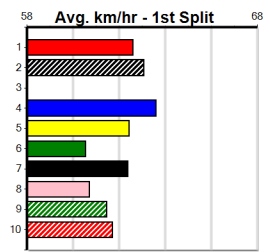

SPORTSBET SAME RACE MULTI

1

1:36PM

(VIC time)

Distance: 450m, Race Type: Tier 3 - Maiden, Total Prizemoney: $1,530
1st: $1,000, 2nd: $320, 3rd: $160, 4th: $50

REV MICHAEL (8) has been placed in two of five here and he is ideally drawn out wide. MONEY PALACE (2) was far from disgraced at Geelong and he will be much better for the run, while HAMMER TO FALL (7) has been placed in two of four here.

Watchdog Tips: **8** **2** **7** **5** **Bet:** **Win 8**

Form Box	Wgt	Dist	Track	Date	Time	BON	Margin	1st/2nd (Time)	PIR	Checked	Comment	WR	Split 1	S/P	Grade

PSYCHO BUDDY [M] **$12.00**

BD Dog Jul-22 **Sire: SH AVATAR** **Dam: FAIRYTALE WISH**

Owner(s): C Capuano **Trainer: Nicole Cachia (Anakie)**

Winning Distances: < 300m (0) 300 - 399m (0) 400 - 499m (0) 500 - 599m (0) 600 - 699m (0) > 700m (0)

Winning Weights:

4th (8)	31.7	410	HOR	R3	09-Apr-24	24.19	23.26	7.00L LANKY LARRY (23.73)	M/45				10.76	$11.40	M
3rd (1)	31.9	450	WBL	R1	15-Apr-24	26.07	25.47	5.50L SPAGHETTI ARMS (25.69)	M/133				6.78	$3.50	M
5th (7)	32.5	410	HOR	R1	19-Apr-24	23.96	23.40	2.75L RUXTON SPICE (23.78)	S/77				10.90	$16.80	M
5th (4)	32.0	410	HOR	R2	23-Apr-24	24.17	23.26	8.00L ZAPPER BALE (23.62)	M/77				11.31	$7.50	M
6th (8)	32.1	400	GEL	R3	27-Apr-24	23.19	22.35	8.00L BLANK SLATE (22.65)	M/66				8.79	$11.80	M
2nd (4)	31.9	460	GEL	R3	07-May-24	26.07	25.79	1.5L WHATEVER HE SAID (25.96)	M/322				6.80	$12.10	M
7th (5)	31.7	400	GEL	R1	01-Jun-24	24.05	22.41	15.00 WINTER BALE (23.05)	M/56				8.90	$3.50	M
2nd (8)	31.7	400	GEL	R1	04-Jun-24	23.17	22.69	2.75L SUDOKU JAXON (22.99)	S/64				8.86	$3.20	M

Last 3 wins NOT included above

Box History

Bx	1st	2nd	3rd	4th	5th	6th	7th	8th
1			1					
2								
3								
4	1				1			
5								1
6								
7						1		
8	1			1		1		

Prize Best $875.00
Starts FSH
Trk/Dts 8-0-2-1
APM 0-0-0-0
717

MONEY PALACE [M] **$2.80**

BK Dog Jun-22 **Sire: FERNANDO BALE** **Dam: PALACE LADY**

Owner(s): Cash Is King (SYN), J Gauci, S Pratt, B Ryan, D Rawald, C Vassiliadis, N Acevski **Trainer: Julian Gauci (South Morang)**

Winning Distances: < 300m (0) 300 - 399m (0) 400 - 499m (0) 500 - 599m (0) 600 - 699m (0) > 700m (0)

Winning Weights:

2nd (6)	30.4	515	SAP	R1	03-Mar-24	30.17	29.28	0.25L TESSA DENMARK (30.15)	Q/3222				5.19	$4.30	MH
6th (3)	31.0	515	SAN	R1	07-Mar-24	30.90	29.23	18.00 DUCKWORTH (29.69)	M/5366				5.29	$7.40	MF
5th (4)	31.0	525	MEP	R1	13-Mar-24	31.39	30.03	13.00 UNREAL MISS (30.54)	M/5555		V10		5.27	$3.40	MH
3rd (4)	30.6	390	SHP	R5	03-Jun-24	22.44	21.80	4.50L COUNTY KILDARE (22.14)	M/54				8.72	$3.00	MH
4th (2)	30.3	390	SHP	R3	10-Jun-24	22.45	21.99	4.00L SUPER SEATTLE (22.19)	M/74				9.02	$2.70	MSF
3rd (2)	30.3	460	GEL	R3	18-Jun-24	26.35	25.76	8.50L HOT SAKI (25.76)	M/543				6.81	$2.10	M

Last 3 wins NOT included above

Box History

Bx	1st	2nd	3rd	4th	5th	6th	7th	8th
1								
2			1	1				
3							1	
4			1		1			
5								
6	1							
7								
8								

Prize Best $1085.00
Starts FSH
Trk/Dts 6-0-1-2
APM 0-0-0-0
849

TONKA BALE (NSW)[M] **$16.00**

BK Dog Jul-22 **Sire: ALLEN DEED** **Dam: QUIP ALLEN**

Owner(s): D Pace **Trainer: Donna Pace (Scarsdale)**

Winning Distances: < 300m (0) 300 - 399m (0) 400 - 499m (0) 500 - 599m (0) 600 - 699m (0) > 700m (0)

Winning Weights:

8th (7)	30.9	375	BHL	R1	21-Apr-24	23.01	21.47	15.00 TIME SPENT (21.95)						$7.50	M
7th (1)	30.8	390	BAL	R1	19-Jun-24	23.05	21.91	10.00 ASTON WASHINGTON	M/88				9.29	$12.00	M

Last 3 wins NOT included above

Box History

Bx	1st	2nd	3rd	4th	5th	6th	7th	8th
1								
2								
3								
4								
5								
6								
7								1
8								

Prize Best $0.00
Starts FSTD
Trk/Dts 2-0-0-0
APM 0-0-0-0
0