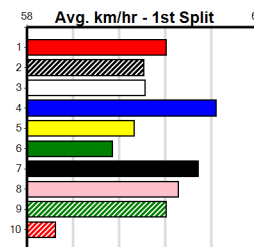

Ballarat

11

4:57PM

(VIC time)

BALLARAT FUNCTION CENTRE

Distance: 390m, Race Type: Grade 5 T3, Total Prizemoney: $1,530
1st: $1,000, 2nd: $320, 3rd: $160, 4th: $50

LOVE A BOURBSKI (3) has been dominant in his past two and he can lead throughout once again.
NANDO COMMANDO (8) will appreciate the drop in class and he owns a handy 22.20 PB here.
CHASING THUNDER (5) has claims

Watchdog Tips:

3

8

5

4

Bet:

Win 3

1

SON OF BROCK [5] Placed in two of four here, place hope again **$7.50**

BD Dog Jan-20 Sire: ZAMBORA BROCKIE Dam: KUNG FU HUSTLE Trainer: Alfred DeBattista (Sedgwick)

Owner(s): A DeBattista
Winning Distances: < 300m (0) 300 - 399m (1) 400 - 499m (5) 500 - 599m (0) 600 - 699m (0) > 700m (0)

Winning Weights: 32.2(1) 32.3(2) 32.4(1) 32.8(1) 33.1(1)

Rank	Box	Dist	Track	Date	Time	BOB	Margin	1st/2nd (Time)	PIR	Checked	Comment	WR	Split 1	S/P	Grade
2nd	(4)	31.9	425	BEN	R11	14-Feb-24	24.38	24.09	4.50L	WHO TOLD MEL (24.09)	M/222	. . .	6.61	$5.60	T3-5
7th	(2)	31.8	390	BAL	R3	26-Feb-24	22.98	22.16	5.50L	GAS MAN (22.61)	M/56	. . .	8.68	$10.10	T3-5
6th	(4)	31.5	390	SHP	R10	01-Apr-24	22.95	21.79	7.50L	SOLEUS (22.43)	Q/36	. . .	8.69	$28.60	VET
4th	(4)	31.7	390	SHP	R10	11-Apr-24	22.55	21.83	11.00	SOLEUS (21.83)	M/23	. . .	8.52	$8.50	5
6th	(1)	32.3	390	BAL	R10	21-Apr-24	22.82	22.23	8.50L	MINI STAR (22.23)	Q/34	. . .	8.49	$62.30	X45
5th	(6)	33.8	390	SHP	R10	23-May-24	22.81	22.21	5.50L	CAILAH'S CREW (22.46)	M/45	. . .	8.82	$26.80	T3-5
1st	(7)	33.1	425	BEN	R10	05-Jun-24	24.54	24.06	0.75L	IMPRESS SIMBA (24.59)	M/222	. . .	6.70	$7.60	5
3rd	(4)	32.8	390	BAL	R11	16-Jun-24	22.85	22.46	1.5L	REGAL RHODE (22.75)	Q/11	. . .	8.53	$12.90	T3-5

Last 3 wins NOT included above

1st	(7)	32.3	425	BEN	R9	26-Apr-23	24.19	24.06	3.75L	WHIZBANG GORDON (24.44)	Q/211	. . .	6.55	$4.90	6G
1st	(5)	32.4	385	SHP	R4	31-Aug-23	22.17	22.06	6.00L	PHANTOM PATCH (22.57)	Q/11	. . .	8.20	$2.30	5
1st	(3)	32.3	425	BEN	R12	10-Jan-24	24.34	24.10	4.75L	CLARA STELLA (24.66)	M/111	. . .	6.55	$3.30	T3-5

Box History

Box	1st	2nd	3rd	4th	5th	6th	7th	8th
1	1	1	1	1	1			
2			1					3
3	1		1	1	1			1
4		5	2	3	1	1		
5	1	4			1	2		
6	1	1	1	1	1			2
7	2	2		2	1			2
8		2		1				1

Prize Best Starts Trk/Dts APM $15970.00 NBT 60-6-16-5 4-0-0-2 2547