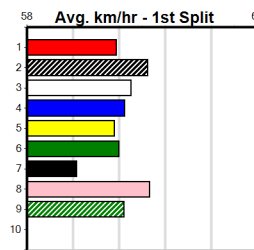

TOWN & COUNTRY LINE MARKING

Distance: 450m, Race Type: Tier 3 - Grade 7, Total Prizemoney: $1,530
1st: $1,000, 2nd: $320, 3rd: $160, 4th: $50

BLAZING RIOT (1) is improving with each run and he is drawn to make every post a winner. I'M CHEEKY (6) has a good record here and she can settle on the speed. SHIMA HARLEY (5) is better than his form indicates.

Watchdog Tips: **1** **6** **5** **4** **Bet:** **Win 1**

Form Box	Wgt	Dist	Track	Date	Time	BON	Margin	1st/2nd (Time)	PIR	Checked	Comment	W/R	Split 1	S/P	Grade	
1	BLAZING RIOT [7] Shows promise, drawn to lead, go close $3.00															
	BK Dog			Jul-21			Sire: FERNANDO BALE			Dam: MYSTIC RIOT			Trainer: Colin Bermingham (Mount Mercer)			
	Owner(s): S Camden-bermingham															
	Winning Distances: < 300m (0) 300 - 399m (1) 400 - 499m (0) 500 - 599m (0) 600 - 699m (0) > 700m (0)															
	Winning Weights: 27.3(1)															
	2nd (4)	27.7	390	BAL	R1	27-Nov-23	22.52	21.99	1.00L SHORE'S PICK (22.46)	M/22	.	.	.	8.58	$2.80	T3-M
	5th (8)	28.1	410	HOR	R2	03-Dec-23	23.87	23.15	7.50L CANYA EXPLODE (23.36)	M/45	.	.	.	10.67	$3.20	M
	3rd (7)	28.0	390	BAL	R1	11-Dec-23	22.82	22.35	6.50L CARDI GO EASY (22.37)	M/65	.	.	.	8.85	$3.30	T3-M
	2nd (1)	28.2	390	BAL	R1	20-Dec-23	22.54	21.89	4.25L BATTLEFIELD LASS (22.25)	M/42	.	.	.	8.59	$1.90	M
	6th (6)	28.0	410	HOR	R1	26-Dec-23	24.23	22.90	10.00 GREEN FLASH (23.54)	M/56	.	.	.	10.92	$2.80	M
1st (6)	27.3	390	BAL	R1	26-May-24	22.64	21.59	1.5L PAW FLASH (22.74)	M/43	.	.	.	8.74	$2.50	M	
2nd (5)	27.7	390	BAL	R9	02-Jun-24	22.79	22.08	3.00L MIGHTY MONARCH (22.60)	M/46	.	.	.	8.68	$2.80	T3-T7	
4th (3)	27.8	450	BAL	R9	09-Jun-24	25.98	25.55	6.00L SPELL ON YOU (25.57)	M/354	.	.	.	6.69	$5.20	T3-T7	
Last 3 wins NOT included above																
Box History																
Bx	1st	2nd	3rd	4th	5th	6th	7th	8th								
1	1															
2																
3				1												
4	1							1								
5	1															
6	1															
7				1	1											
8	1					1										
Prize	$3700.00															
Best	NBT															
Starts	11-1-4-1															
Trk/Dts	1-0-0-0															
APM	2380															
2	MAJESTIC GEORGE [7] Does not win enough races, prefer to watch $21.00															
	BK Dog			Apr-21			Sire: BORAT			Dam: DYNA FAME			Trainer: Cody Hose (Lara)			
	Owner(s): C Hose															
	Winning Distances: < 300m (0) 300 - 399m (1) 400 - 499m (0) 500 - 599m (0) 600 - 699m (0) > 700m (0)															
	Winning Weights: 29.1(1)															
	4th (3)	28.9	450	BAL	R7	04-May-24	25.86	25.21	4.50L RED SHIRAZ (25.56)	Q/332	.	.	.	6.71	$16.20	X67
	3rd (7)	28.5	450	BAL	R1	08-May-24	26.06	24.83	12.00 HE SHINES (25.29)	Q/673	.	.	.	6.77	$202.40	X67
	4th (3)	28.7	500	BEN	R7	15-May-24	28.81	28.16	3.00L TWENTY DEEP (28.61)	Q/222	.	.	.	6.73	$52.30	T3-T7
	4th (5)	28.7	500	BEN	R3	22-May-24	29.17	28.35	3.75L HILLBILLY LEXI (28.91)	Q/143	.	.	.	6.55	$15.10	X67
	5th (3)	28.6	450	BAL	R6	27-May-24	26.16	25.38	7.50L LYON BALE (25.66)	M/874	.	.	.	7.03	$85.40	SH
6th (7)	28.4	500	BEN	R5	05-Jun-24	29.49	28.23	15.00 MCIVOR ALFY (28.47)	M/166	.	.	.	6.80	$11.90	X67	
7th (2)	28.4	400	GEL	R3	11-Jun-24	23.76	22.65	15.00 PURPLE SAPPHIRE (22.77)	Q/68	.	.	.	8.94	$28.20	7	
4th (3)	27.9	400	GEL	R9	18-Jun-24	23.17	22.63	5.00L ZIPPING KUTCHER (22.82)	Q/75	.	.	.	8.83	$38.00	7	
Last 3 wins NOT included above																
Box History																
Bx	1st	2nd	3rd	4th	5th	6th	7th	8th								
1					1											
2		1	1	1												
3		1	1	5	1											
4	1	1	1	3												
5					1	1										
6	1															
7	2	3	1	1	2	1	1									
8		1	1	1	1	1	1									
Prize	$5592.14															
Best	NBT															
Starts	49-1-6-7															
Trk/Dts	15-0-2-4															
APM	2825															
3	CORNHILL RAVEN [7] Solidly placed two runs back, place again $7.50															
	BK Bitch			Nov-21			Sire: FERAL FRANKY			Dam: MERCY MERCY			Trainer: Scott Gibson (Harcourt)			
	Owner(s): S Gibson