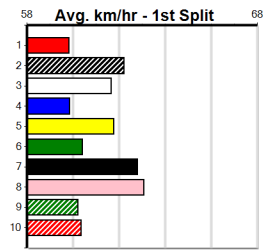

Ballarat
12
5:19PM
(VIC time)

SPORTSBET SET A DEPOSIT LIMIT

Distance: 390m, Race Type: Grade 5 T3, Total Prizemoney: $1,530
1st: $1,000, 2nd: $320, 3rd: $160, 4th: $50

AMY JAY (8) has a good record here and she should be able to find the top early on. BORROWED TIME (7) is another who goes well here and she will be in the firing line for most of the journey. LALA NOEL (1) won't be too far away

Watchdog Tips: **8** **7** **1** **4** **Bet:** **Win 8**

1

<table border="1" style="width: 100%; border-collapse: collapse;"> <thead> <tr> <th>Form Box</th><th>Wgt</th><th>Dist</th><th>Track</th><th>Date</th><th>Time</th><th>BON</th><th>Margin</th><th>1st/2nd (Time)</th><th>PIR</th><th>Checked</th><th>Comment</th><th>WR</th><th>Split 1</th><th>S/P</th><th>Grade</th> </tr> </thead> <tbody> <tr> <td colspan="16">LALA NOEL [5]</td> </tr> <tr> <td colspan="8">BK Dog</td> <td colspan="8">Strong type, gets the gun run, can threaten</td> </tr> <tr> <td colspan="8">Owner(s): D Knight</td> <td colspan="8">Sire: LAUGHIL DUKE Dam: LALA SHIM</td> </tr> <tr> <td colspan="8">Winning Distances: < 300m (0) 300 - 399m (4) 400 - 499m (3) 500 - 599m (0) 600 - 699m (0) > 700m (0)</td> <td colspan="8">Trainer: Donna Knight (Talbot)</td> </tr> <tr> <td colspan="16">Winning Weights: 32.6(2) 33.0(1) 33.4(1) 33.6(1) 33.8(2)</td> </tr> <tr> <td>5th (1)</td><td>30.8</td><td>390</td><td>BAL</td><td>R12</td><td>11-Mar-24</td><td>23.06</td><td>22.26</td><td>12.00 ZIPPING TANIA (22.26)</td><td>M/55</td><td>.</td><td>.</td><td>.</td><td>9.00</td><td>$16.80</td><td>T3-5</td> </tr> <tr> <td>2nd (4)</td><td>30.8</td><td>390</td><td>BAL</td><td>R3</td><td>18-Mar-24</td><td>22.77</td><td>21.90</td><td>4.50L VAN DIEMEN (22.46)</td><td>Q/32</td><td>.</td><td>.</td><td>.</td><td>8.74</td><td>$17.50</td><td>T3-5</td> </tr> <tr> <td>7th (1)</td><td>30.6</td><td>390</td><td>BAL</td><td>R12</td><td>21-Mar-24</td><td>24.01</td><td>22.01</td><td>23.00 SACRIFICIAL (22.46)</td><td>M/77</td><td>.</td><td>V28.</td><td>.</td><td>9.15</td><td>$4.50</td><td>5</td> </tr> <tr> <td>8th (3)</td><td>29.8</td><td>390</td><td>BAL</td><td>R12</td><td>19-May-24</td><td>23.45</td><td>22.47</td><td>14.00 MR. BLUE (22.47)</td><td>M/78</td><td>.</td><td>.</td><td>.</td><td>8.85</td><td>$27.70</td><td>T3-5</td> </tr> <tr> <td>4th (3)</td><td>30.8</td><td>390</td><td>BAL</td><td>R12</td><td>02-Jun-24</td><td>23.14</td><td>22.08</td><td>10.00 ROXY EGGNOG (22.46)</td><td>M/54</td><td>.</td><td>.</td><td>.</td><td>8.90</td><td>$28.20</td><td>T3-5</td> </tr> <tr> <td>7th (2)</td><td>31.6</td><td>425</td><td>BEN</td><td>R12</td><td>08-Jun-24</td><td>25.10</td><td>24.27</td><td>8.50L FERNBANK FLYER (24.51)</td><td>M/455</td><td>.</td><td>.</td><td>.</td><td>6.88</td><td>$24.20</td><td>5</td> </tr> <tr> <td>2nd (4)</td><td>32.2</td><td>425</td><td>BEN</td><td>R11</td><td>12-Jun-24</td><td>24.73</td><td>23.95</td><td>5.50L MORAINI BELLA (24.35)</td><td>M/433</td><td>.</td><td>.</td><td>.</td><td>6.77</td><td>$37.30</td><td>5</td> </tr> <tr> <td>5th (4)</td><td>32.8</td><td>390</td><td>BAL</td><td>R6</td><td>16-Jun-24</td><td>22.78</td><td>22.46</td><td>3.00L LOVE A BOURBSKI (22.58)</td><td>M/76</td><td>.</td><td>.</td><td>.</td><td>8.69</td><td>$27.50</td><td>T3-5</td> </tr> <tr> <td colspan="16" style="text-align: center;">Last 3 wins NOT included above</td> </tr> <tr> <td>1st (7)</td><td>33.6</td><td>390</td><td>BAL</td><td>R10</td><td>06-Feb-23</td><td>22.36</td><td>22.28</td><td>2.50L JAYVILLE MENACE (22.52)</td><td>M/21</td><td>.</td><td>.</td><td>.</td><td>8.56</td><td>$6.20</td><td>T3-5</td> </tr> <tr> <td>1st (2)</td><td>33.4</td><td>425</td><td>BEN</td><td>R10</td><td>19-Apr-23</td><td>24.81</td><td>24.19</td><td>0.25L COCO LILLY (24.83)</td><td>M/753</td><td>.</td><td>SW</td><td>.</td><td>6.86</td><td>$3.40</td><td>T3-5</td> </tr> <tr> <td>1st (3)</td><td>33.8</td><td>450</td><td>BAL</td><td>R7</td><td>12-Jun-23</td><td>25.59</td><td>25.59</td><td>0.50L LOUIE ZEUS (25.62)</td><td>Q/231</td><td>.</td><td>.</td><td>.</td><td>6.82</td><td>$6.10</td><td>T3-5</td> </tr> </tbody> </table>	$7.50

Box History								
Bx	1st	2nd	3rd	4th	5th	6th	7th	8th
1	1	1	2	2	2	3	1	1
2	2	1	2	3	1	2	1	1
3	1	1	2	2	2	2	2	1
4	3	1	1	1	2	1	2	1
5	1	3	2	1	1	1	1	1
6	2	1	1	2	1	2	1	2
7	1	1	5	1	1	2	1	1
8	3	2	3	2	2	2	2	1
Prize Best Starts	$15840.00 22.36(7)-6/2/23							
Trk/Dts APM	85-7-11-17 39-4-5-5 1272