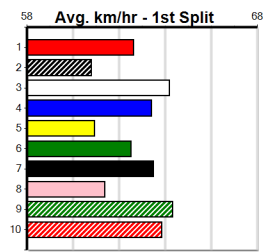

GREYHOUND ADOPTION PROGRAM

Distance: 390m, Race Type: Tier 3 - Grade 6, Total Prizemoney: $1,530
1st: $1,000, 2nd: $320, 3rd: $160, 4th: $50

ASTON HOMARE (4) is better than her past two runs and she has the speed to cross and lead throughout. NO MORE SUGAR (3) has been placed in three of four here and she can work into the mix mid race. CRUISING AMY (6) is nearing another win

Watchdog Tips: 4 3 6 1 **Bet:** Win 4

1

AEROBIC ICE AGE (QLD)[6] **Strong Bendigo winner, well drawn, respect** **$8.00**
BE Dog **Oct-21** **Sire: FIESTY FOURCHE** **Dam: NINJA MITTENS** **Trainer: Mark Faulkner (Bonshaw)**
Owner(s): D Makowiecki
Winning Distances: < 300m (0) 300 - 399m (0) 400 - 499m (2) 500 - 599m (0) 600 - 699m (0) > 700m (0)
Winning Weights: 30.6(1) 31.6(1)

2nd	3rd	4th	5th	6th	7th	8th							
(3)	30.6	390	BAL	R1	08-Apr-24	23.12	22.25	4.25L ALICE FROM VENUS (22.83)	M/52	8.83	$80.40	T3-M	
1st	(1)	30.6	410	HOR	R3	12-Apr-24	23.80	23.58	1.00L CAL'S CANDY (23.87)	Q/11	10.58	$24.20	M
7th	(7)	30.4	500	BEN	R7	17-Apr-24	29.41	28.28	13.00 CRUSOE RICO (28.51)	M/677	6.79	$50.50	X67
7th	(3)	30.8	515	SAP	R5	21-Apr-24	30.82	29.30	16.00 LAMIA ALESSIA (29.74)	M/5366	5.24	$32.50	X67H
7th	(6)	30.5	460	GEL	R7	21-May-24	27.11	25.73	15.00 THUNDERBOLT ROSS	Q/346	6.83	$73.30	RW
5th	(8)	30.6	390	BAL	R9	26-May-24	23.10	21.59	17.00 BLACKPOOL SLADE (21.94)	M/44	8.85	$60.10	RW
1st	(7)	31.6	425	BEN	R4	12-Jun-24	24.80	23.95	0.75L INWARD HARMONY (24.84)	Q/221	6.64	$28.30	7
6th	(8)	31.0	525	MEP	R3	19-Jun-24	31.98	30.06	26.00 FORBES SUPREME (30.17)	M/4466	5.27	$49.90	X67H

Last 3 wins NOT included above

Box	1st	2nd	3rd	4th	5th	6th	7th	8th
1	1	1	1		1			
2							1	
3		1						1
4								
5						1		
6						1	2	1
7	1						1	
8					1	1		3

Prize Best Starts Trk/Dts APM: $3050.00 NBT 18-2-2-0 3-0-1-0 1938

2

DANYO'S CHAD [6] **Steady record here, needs luck early, place** **$10.00**
F Dog **Apr-21** **Sire: FERNANDO BALE** **Dam: DANYO'S SARAH** **Trainer: Douglas Sheridan (Talbot)**
Owner(s): D Sheridan
Winning Distances: < 300m (0) 300 - 399m (0) 400 - 499m (2) 500 - 599m (0) 600 - 699m (0) > 700m (0)
Winning Weights: 31.9(2)

7th	2nd	3rd	4th	5th	6th	7th	8th						
(2)	32.1	425	BEN	R7	22-Mar-24	24.45	23.47	11.00 ASTON CAYENNE (23.71)	M/676	6.73	$48.90	RWH	
2nd	(3)	32.0	425	BEN	R10	28-Mar-24	24.75	24.02	0.50L COCONUT OAKLAND (24.72)	M/332	6.65	$7.40	T3-6
ST	(-)	31.4	425	BEN		10-Apr-24	24.68		0.50L Trial Cleared	M/22	6.64		ST
2nd	(7)	32.0	390	BAL	R10	15-Apr-24	22.71	22.28	2.75L CAR WASH CHAOS (22.52)	M/33	8.72	$14.20	T3-6
8th	(6)	31.4	390	BAL	R10	04-May-24	23.38	22.27	12.00 MR. BROCKIE LEE (22.56)	M/88	8.94	$40.40	6G
7th	(6)	31.7	425	BEN	R9	11-May-24	24.69	24.05	9.50L CRUSOE RICO (24.05)	M/766	6.75	$45.60	6G
6th	(6)	32.0	390	BAL	R3	09-Jun-24	23.19	22.34	9.00L MIGHTY MONARCH (22.56)	M/55	8.76	$14.50	T3-6
4th	(1)	31.7	425	BEN	R9	12-Jun-24	24.72	23.95	11.00 IDRON BALE (23.95)	M/444	6.74	$16.10	6G

Last 3 wins NOT included above

Box	1st	2nd	3rd	4th	5th	6th	7th	8th
1		1	1	1				
2	1	1	1	1				1
3		1	1		2	1		
4		1					1	
5	1						1	
6			1	1		1	1	2
7		1	1	1	2	3		
8		1	1	1	1			

Prize Best Starts Trk/Dts APM: $4780.00 NBT 33-2-6-5 9-0-1-1 1875