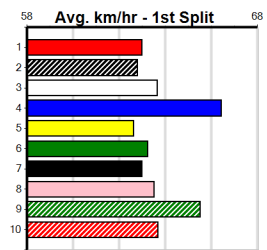

TUDOR ELECTRICAL

Distance: 390m, Race Type: Grade 5 T3, Total Prizemoney: $1,530
1st: $1,000, 2nd: $320, 3rd: $160, 4th: $50

OH EVIE (4) is better than her past few runs and she has the speed to cross and lead throughout.
GOGO SKYE (1) owns a handy 22.35 PB here and he is drawn to be prominent from the outset.
RAPIDFIRE FOREST (2) just needs room early on.

Watchdog Tips: 4 1 2 8 **Bet:** Win 4

Form Box	Wgt	Dist	Track	Date	Time	BON	Margin	1st/2nd (Time)	PIR	Checked	Comment	WR	Split 1	S/P	Grade	
1	GOGO SKYE [5] $3.60															
	Drawn to be on the pace throughout, danger															
	Owner(s): S Bunchusri															
	Sire: SHIMA SHINE Dam: CIMARRON STRIP															
	Trainer: Suwit Bunchusri (Talbot)															
	Winning Distances: < 300m (0) 300 - 399m (1) 400 - 499m (3) 500 - 599m (0) 600 - 699m (0) > 700m (0)															
	Winning Weights: 30.4(1) 31.0(1) 31.3(2)															
	2nd (7) 31.5 390 BAL R4 10-Apr-24 22.74 21.89 9.00L TRICKY DISCO (22.11) M/64 . . . . . 8.63 $10.60 RW															
	4th (7) 32.0 390 BAL R12 14-Apr-24 22.74 22.49 3.75L IVY'S JOY (22.49) M/65 . . . . . 8.70 $9.10 5															
	4th (8) 31.4 425 BEN R9 19-Apr-24 24.63 23.70 3.75L GAS LANTERN (24.38) M/434 . . . . . 6.60 $10.20 RW															
2	RAPIDFIRE FOREST [5] $8.00															
	Racing with confidence, good muster, threat															
	Owner(s): Just for us (SYN), B Hare, C Allen															
	Sire: BARCIA BALE Dam: WYNBURN LUCIFER															
	Trainer: Claire Allen (Greendale)															
	Winning Distances: < 300m (0) 300 - 399m (6) 400 - 499m (8) 500 - 599m (0) 600 - 699m (0) > 700m (0)															
	Winning Weights: 34.4(1) 34.8(1) 34.9(2) 35.0(1) 35.2(1) 35.3(1) 35.5(2) 35.6(1) 35.7(2) 35.9(1) 36.2(1)															
	2nd (6) 35.6 460 GEL R6 20-Feb-24 26.54 26.27 0.50L REMEMBER WHAT (26.51) M/545 . . . . . 6.85 $3.70 T3-5															
	4th (5) 35.7 390 BAL R3 26-Feb-24 22.72 22.16 1.75L GAS MAN (22.61) M/67 . . . . . 8.70 $7.10 T3-5															
	4th (1) 35.8 410 HOR R2 22-Mar-24 23.94 23.01 7.50L FLETCHER FLASH (23.43) M/44 . . . . . 10.80 $3.60 T3-5															
3	JETSON EXPRESS [5] $10.00															
	Gutsy win last time, this is harder, place best															
	Owner(s): ASHFORDS (SYN), M Di genova, A Brown, R Vaughan															
	Sire: BARCIA BALE Dam: JETSON PRINCESS															
	Trainer: Olivia Cartechini (Dandenong Nor)															
	Winning Distances: < 300m (0) 300 - 399m (2) 400 - 499m (2) 500 - 599m (0) 600 - 699m (0) > 700m (0)															
	Winning Weights: 28.3(1) 29.0(1) 29.1(1) 29.6(1)															
	4th (5) 29.5 425 BEN R9 15-Nov-23 24.54 24.11 6.50L ISHMY BELLE (24.11) M/334 . . . . . 6.66 $2.90 6G															
	1st (8) 29.6 425 BEN R4 18-Nov-23 24.31 24.05 1.25L BLAME SPENCER (24.39) Q/122 . . . . . 6.56 $3.00 6G															
	8th (1) 29.5 390 SHP R11 27-Nov-23 23.07 21.86 9.00L LET'S EMBRACE (22.45) M/68 . . . . . 8.72 $6.70 5															
4	OH EVIE [5] $4.20															
	Drops in class, can cross and lead, go close															
	Owner(s): JimKat Racing (SYN), J Holt, K Evans															
	Sire: TOMMY SHELBY Dam: SNOOKY															
	Trainer: Jimmy Holt (Kyneton)															
	Winning Distances: < 300m (0) 300 - 399m (1) 400 - 499m (3) 500 - 599m (0) 600 - 699m (0) > 700m (0)															
	Winning Weights: 24.5(1) 24.7(1) 24.8(1) 25.0(1)															
	4th (4) 24.6 515 SAP R8 17-Dec-23 30.11 29.58 7.50L PLAY DIRTY (29.58) Q/1334 . . . . . 5.06 $10.30 X45															
	7th (4) 24.2 515 SAP R3 24-Dec-23 30.79 29.39 7.50L ESKIMO ROGER (30.27) Q/1677 . . . . . 5.17 $4.60 5H															
	3rd (5) 25.2 390 SHP R10 15-Jan-24 22.34 22.02 4.75L KEISHA (22.02) M/23 . . . . . 8.45 $10.70 5															
5	STORMIN' FRANK [5] $12.00															
	Beaten in all three runs here, prefer to watch															
	Owner(s): L Parsons															
	Sire: MY REDEEMER Dam: MYSTIC MOON															
	Trainer: Michael Niele (Berringa)															
	Winning Distances: < 300m (0) 300 - 399m (0) 400 - 499m (5) 500 - 599m (0) 600 - 699m (0) > 700m (0)															
	Winning Weights: 31.0(1) 31.3(1) 31.5(2) 31.7(1)