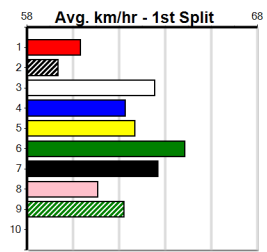

A1 SIGANGE (1-2 WINS)

Distance: 450m, Race Type: Tier 3 - Restricted Win, Total Prizemoney: $1,530
1st: $1,000, 2nd: $320, 3rd: $160, 4th: $50

MUCK AROUND (5) is armed with good early burn and he will continue to get stronger with more racing. SPAGHETTI ARMS (4) is better than her past two runs and she just needs a little room early on. JACK'S REGRET (1) has solid claims

Watchdog Tips: 5 4 1 6 Bet: Win 5

Form Box Wgt Dist Track Date Time BON Margin 1st/2nd (Time) PIR Checked Comment W/R Split 1 S/P Grade
JACK'S REGRET [6] Better than form, can charge late, threat $6.00
BE Dog Oct-21 Sire: TOMMY SHELBY Dam: SNOOKY Trainer: Paul Radstock (Burnbank)
Winning Distances: < 300m (0) 300 - 399m (1) 400 - 499m (1) 500 - 599m (0) 600 - 699m (0) > 700m (0)
Winning Weights: 32.3(1) 32.4(1)
1st (4) 32.4 390 BAL R9 11-Mar-24 22.52 22.26 2.25L RIVERDALE CLYDE (22.66) M/32 . . . 8.81 $3.00 T3-7
5th (1) 32.5 460 GEL R8 19-Mar-24 26.81 25.96 13.00 PEACHES (25.96) M/655 . . . 6.99 $4.20 RW
8th (7) 32.1 460 WGL R7 28-Mar-24 26.76 25.74 15.00 ASTON GOZO (25.74) S/868 . . . 6.84 $6.50 T3-6
7th (2) 31.7 500 BEN R5 10-Apr-24 30.42 28.32 21.00 MYALL MANNERED (29.01) M/647 . . . 7.01 $5.30 T3-RW
5th (2) 31.0 450 BAL R9 29-Apr-24 26.24 25.50 8.50L ZORBAS BALE (25.65) S/766 . . . 6.84 $23.00 T3-RW
4th (7) 31.6 425 BEN R4 15-May-24 24.41 24.04 3.25L SANDY CABANG (24.20) M/864 . . . 6.90 $16.70 T3-6
7th (3) 32.0 450 WBL R7 20-May-24 26.44 25.57 13.00 CALL ME ARTIE (25.60) S/578 . VO . 6.99 $13.90 6G
8th (4) 31.8 450 BAL R7 09-Jun-24 26.37 25.55 9.50L FERNLEIGH (25.72) S/778 . SW . 6.91 $18.10 T3-6
Last 3 wins NOT included above
1st (1) 32.3 425 BEN R2 09-Aug-23 24.21 23.92 6.50L CRUISING LOREN (24.65) S/531 . SW . 6.89 $1.20 T3-M

COLOUR VIOLET [6] Steady record here, wide runner, tested $7.50
BD Bitch Apr-21 Sire: ORSON ALLEN Dam: COME ON CHARLIZE Trainer: Pauline Patterson (Bet Bet)
Winning Distances: < 300m (0) 300 - 399m (0) 400 - 499m (2) 500 - 599m (0) 600 - 699m (0) > 700m (0)
Winning Weights: 25.4(1) 25.8(1)
ST (-) 26.3 425 BEN 03-Feb-24 24.95 10.00 Trial Cleared M/32 . 2of4 . 6.71 . ST
7th (3) 26.1 425 BEN R10 08-Feb-24 24.71 23.61 12.00 IRISH LUCY (23.91) S/788 . . . 6.90 $44.40 X67
8th (3) 26.3 425 BEN R4 20-Mar-24 25.23 24.11 12.00 CLOISONNE (24.42) S/688 . . . 6.84 $17.80 X67
6th (6) 26.3 450 BAL R5 25-Mar-24 26.35 25.34 9.50L KEL OF KINTYRE (25.70) S/776 . . . 6.99 $58.70 T3-RW
7th (5) 26.2 450 BAL R5 01-Apr-24 26.57 25.53 15.00 TWO TOOTS (25.53) M/866 . . W 7.15 $77.10 T3-RW
ST (-) 26.2 425 BEN 31-May-24 24.82 13.00 Trial Cleared M/44 . 4of4 . 6.67 . ST
7th (1) 25.9 425 BEN R11 08-Jun-24 25.31 24.27 7.00L PERFECT STAR (24.83) M/888 . . W 6.99 $17.80 6G
8th (7) 26.0 425 BEN R9 12-Jun-24 24.94 23.95 15.00 IDRON BALE (23.95) S/878 . . . 6.98 $51.90 6G
Last 3 wins NOT included above
1st (8) 25.4 450 BAL R1 03-Apr-23 26.06 25.39 0.10L WHO'S NANNA PAT (26.07) S/644 . . . 7.02 $3.00 M
1st (5) 25.8 425 BEN R4 03-May-23 24.59 24.05 5.50L BUCKET OF OIL (24.96) M/311 . SW . 6.84 $3.40 7