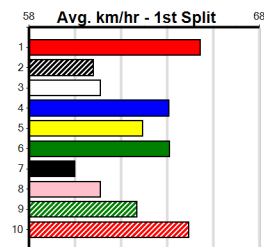

Ballarat
10
4:36PM
(VIC time)

SWEET NETTY'S CATERING

Distance: 390m, Race Type: Tier 3 - Grade 7, Total Prizemoney: $1,530
1st: $1,000, 2nd: $320, 3rd: $160, 4th: $50

RAPIDFIRE MORRIS (1) has been luckless since his Horsham win and he can make amends this time around. BRILEY RIOT (3) has been impressive in her past two and she can work into the mix mid race. HARBOUR LIGHTS (6) has claims

Watchdog Tips: **1** **3** **6** **8** **Bet:** **Win 1**

Form Box	Wgt	Dist	Track	Date	Time	BON	Margin	1st/2nd (Time)	PIR	Checked	Comment	WR	Split 1	S/P	Grade	
1	RAPIDFIRE MORRIS [7] No luck since his maiden win, can atone today $3.40															
	BK	Dog	Apr-22		Sire: FABREGAS		Dam: WYNBURN LUCIFER		Trainer: Brett Hare (Greendale)							
	Owner(s): Just for us (SYN), B Hare, C Allen															
	Winning Distances: < 300m (0) 300 - 399m (0) 400 - 499m (1) 500 - 599m (0) 600 - 699m (0) > 700m (0)															
	Winning Weights: 36.0(1)															
	3rd (6)	35.7	400	GEL	R1	05-Feb-24	23.19	22.66	6.50L KIA ORA MAGIC (22.74)	M/74				8.81	$18.90	M
	4th (8)	35.7	410	HOR	R2	09-Feb-24	23.74	23.22	4.50L WEBLEC WHISPER (23.44)	M/23		SW		10.46	$5.10	M
	2nd (2)	35.7	300	HVL	R3	25-Feb-24	16.93	16.27	1.25L SUN IN CUBA (16.85)	M/5				4.06	$3.30	MH
	5th (7)	35.9	300	HVL	R2	03-Mar-24	16.99	16.66	3.75L FAST LOVE (16.74)	S/7				4.09	$13.20	MF
	1st (2)	36.0	410	HOR	R2	12-Mar-24	23.53	23.06	1.75L MISTY BLUE (23.65)	Q/11				10.39	$1.90	RW
3rd (5)	36.3	400	GEL	R4	15-Mar-24	22.98	22.46	4.75L DEROGATIVE (22.65)	M/63				8.52	$26.30	X67	
4th (2)	35.7	390	WBL	R4	10-Jun-24	23.04	22.18	11.00 CLOSE COMBAT (22.31)	M/64				9.07	$1.90	T	
6th (1)	35.6	400	GEL	R4	14-Jun-24	23.21	22.54	8.00L HOVLAND (22.68)	M/56				8.74	$13.90	X67H	
Last 3 wins NOT included above																
Prize Best Starts Trk/Dts APM																
2	CLASSY MUSTANG [7] Showed improvement last time, place claims $8.00															
	BK	Bitch	Dec-21		Sire: ALLEN DEED		Dam: BLACK MUSTANG		Trainer: John Higgins (Napoleon)							
	Owner(s): L Condon															
	Winning Distances: < 300m (0) 300 - 399m (1) 400 - 499m (0) 500 - 599m (0) 600 - 699m (0) > 700m (0)															
	Winning Weights: 28.3(1)															
	7th (4)	27.9	390	BAL	R2	15-Nov-23	23.33	21.86	16.00 CAWBOURNE SPOTS (22.23)	M/67				9.02	$31.10	M
	4th (4)	28.1	390	BAL	R4	03-Jan-24	22.55	21.90	7.00L BRUCE'S SHOUT (22.09)	M/34		SW		8.63	$87.20	MH
	8th (1)	28.2	400	GEL	R4	16-Jan-24	23.57	22.30	19.00 SILVER MACK (22.30)	M/88				9.06	$8.00	M
	4th (7)	28.4	400	GEL	R2	30-Jan-24	23.43	22.70	3.75L GOGO SKYE (23.16)	M/44				8.70	$4.10	T3-M
	8th (3)	28.6	390	BAL	R1	22-Apr-24	23.68	22.24	14.00 MAJESTIC GEORGE (22.72)	M/68				8.94	$17.90	T3-M
7th (4)	28.7	390	BAL	R1	06-May-24	23.03	21.89	17.00 ECO BALE (21.89)	M/87		W		9.01	$41.50	T3-M	
1st (5)	28.3	390	BAL	R2	16-Jun-24	22.78	22.46	3.00L HORATIO BALE (22.98)	Q/11		SW		8.59	$12.10	T3-M	
Last 3 wins NOT included above																
Prize Best Starts Trk/Dts APM																
3	BRILEY RIOT [7] Good turn of foot, nice win last time, danger $4.20															
	BD	Bitch	Apr-22		Sire: PAT C SABBATH		Dam: LA BELLA RIOT		Trainer: Colin Bermingham (Mount Mercer)							
	Owner(s): S Camden-bermingham															
	Winning Distances: < 300m (0) 300 - 399m (1) 400 - 499m (0) 500 - 599m (0) 600 - 699m (0) > 700m (0)															
	Winning Weights: 26.5(1)															
	2nd (7)	26.4	390	BAL	R1	13-Mar-24	22.82	22.09	4.25L CAR WASH CHAOS (22.54)	M/33				8.71	$5.90	M
	4th (6)	26.0	400	GEL	R2	22-Mar-24	23.38	22.53	6.00L ON SONG ICE (22.96)	M/13				8.62	$5.20	M
	5th (3)	25.7	390	BAL	R1	01-Apr-24	23.01	22.14	6.50L PELICAN FLYER (22.58)	M/55				8.85	$2.20	T3-M
	5th (5)	25.0	400	GEL	R3	16-Apr-24	23.42	22.64	7.00L BLACKPOOL RANGER	M/55				8.87	$3.60	M
	5th (5)	25.6	390	BAL	R2	19-May-24	23.05	22.47	4.00L MUCK AROUND (22.78)	M/73				8.91	$3.80	T3-M
2nd (5)	26.1	390	BAL	R1	09-Jun-24	22.76	22.34	3.75L JEFF THE MAN (22.51)	Q/42				8.67	$3.20	T3-M	
1st (1)	26.5	390	BAL	R1	16-Jun-24	22.55	22.46	0.25L SAILAWAY GIN (22.56)	Q/21				8.42	$2.20	T3-M	
Last 3 wins NOT included above																
Prize Best Starts Trk/Dts APM																
4	ASTON ADVANCE [7] Every chance last time out, prefer to watch $10.00															
	BK	Dog	Apr-22		Sire: TOMMY SHELBY		Dam: ASTON FRAICHE		Trainer: Glenn Campbell (Anakie)							
	Owner(s): R Borda															
	Winning Distances: < 300m (0) 300 - 399m (1) 400 - 499m (0) 500 - 599m (0) 600 - 699m (0) > 700m (0)