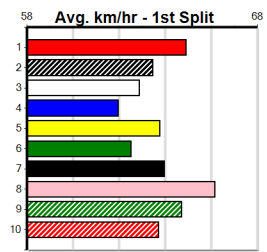

SOUTHERN SHEETMETAL

Distance: 450m, Race Type: Grade 5 T3, Total Prizemoney: $1,530
1st: $1,000, 2nd: $320, 3rd: $160, 4th: $50

CATCH MY DRIFT (3) has been placed in two of his past three and he can make every post a winner. SHAKA BIG TONKS (7) is well drawn out wide and he will keep the pressure on throughout. PROPERTY MOGUL (8) is a consistent speedster.

Watchdog Tips: 3 7 8 1 Bet: Win 3

Form Box Wgt Dist Track Date Time BON Margin 1st/2nd (Time) PIR Checked Comment W/R Split 1 S/P Grade

BREAK IN [5] No luck in her past two, must keep safe $6.00
Owner(s): Fiji Fund (SYN), L Jovanovski, L Atanasovski
Trainer: George Kantzidis (Woodstock)

HARRY HOTCAKES [5] Better suited to a wider draw, next time $12.00
Owner(s): D Burnett
Trainer: Marcus Lloyd (Anakie)

CATCH MY DRIFT (NSW)[5] Looks the leader, drops in class, go close $2.80
Owner(s): K Osborne
Trainer: Paul Mathieson (Myrniong)

RAPIDFIRE DENZEL [5] Lack of early speed is a worry, place preferred $9.00
Owner(s): Just for us (SYN), B Hare, C Allen
Trainer: Claire Allen (Greendale)

MR. FLASH (NSW)[5] Honest type but will need to lead to win, place $7.50
Owner(s): D Pace
Trainer: Paul Pace (Scarsdale)
ENG GEL 2024-06-25

1

2

3

4

5