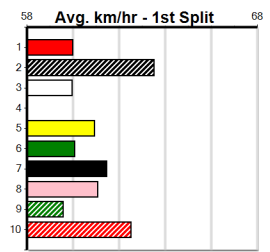

SJC CONCRETING

Distance: 390m, Race Type: Tier 3 - Maiden, Total Prizemoney: $1,530
1st: $1,000, 2nd: $320, 3rd: $160, 4th: $50

BLONDE MUSTANG (5) showed improvement when placed here last time and she looks suited in this event. MOUNT EVEREST (2) has been placed in two of his past three and he can show early pace. HORATIO BALE (8) can run a cheeky race

Watchdog Tips: 5 2 8 3 **Bet:** Win 5

1

CHOPPER JUICE [M] Biks **$12.00**

F Dog Feb-22 Sire: CATCH THE THIEF Dam: BELLA TASH

Owner(s): G Mitchell Trainer: Donna Knight (Talbot)

Winning Distances: < 300m (0) 300 - 399m (0) 400 - 499m (0) 500 - 599m (0) 600 - 699m (0) > 700m (0)

Winning Weights:

Rank	Age	Sex	Breed	Date	Time	BOB	Margin	1st/2nd (Time)	PIR	Checked	Comment	WR	Split 1	S/P	Grade		
6th	(8)	33.3	425	BEN	R2	17-Apr-24	25.66	24.30	12.00	MCIVOR MORGAN (24.89)	M/466	.	.	.	6.79	$11.30 M	
4th	(1)	33.3	425	BEN	R2	20-Apr-24	25.00	23.92	6.50L	DARRA LAGO (24.56)	S/565	.	.	.	6.91	$14.00 M	
5th	(3)	33.3	425	BEN	R1	24-Apr-24	25.23	24.06	8.50L	SASSY RICO (24.67)	M/444	.	.	.	6.89	$30.00 T3-M	
2nd	(5)	32.9	425	BEN	R2	01-May-24	25.18	24.35	12.00	BUN WILDFIRE (24.39)	S/534	.	V5	.	6.87	$11.00 M	
.	(-)	32.8	390	BAL	.	19-May-24	23.23	.	.	3.75L	Trial Cleared	S/63	.	2of6	.	8.64	.
6th	(7)	32.8	390	BAL	R1	22-May-24	23.13	21.85	11.00	LETHAL AVENGER (22.41)	S/77	.	V0	.	9.07	$53.40 M	
4th	(6)	32.9	390	BAL	R1	02-Jun-24	23.44	22.08	11.00	BELFAST LILY (22.74)	S/85	.	.	.	8.89	$12.00 T3-M	
7th	(4)	33.1	390	WBL	R1	10-Jun-24	22.84	22.18	4.75L	HARTLAND DUKE (22.52)	S/88	.	.	.	9.17	$23.80 M	

Last 3 wins NOT included above

Box History

Bx	1st	2nd	3rd	4th	5th	6th	7th	8th
1				1	1			
2					1			
3						1		1
4								2
5		1						
6				1				
7							1	
8	1						1	

Prize Best $740.00
Starts NBT
Trk/Dts 12-0-2-0
APM 5-0-1-0 528

2

MOUNT EVEREST [M] **$3.60**

WBK Dog Sep-21 Sire: FERNANDO BALE Dam: MACEY BLUE

Owner(s): C Hughes Trainer: Craig Hughes (Lara)

Winning Distances: < 300m (0) 300 - 399m (0) 400 - 499m (0) 500 - 599m (0) 600 - 699m (0) > 700m (0)

Winning Weights:

Rank	Age	Sex	Breed	Date	Time	BOB	Margin	1st/2nd (Time)	PIR	Checked	Comment	WR	Split 1	S/P	Grade	
8th	(6)	29.4	400	GEL	R2	06-Feb-24	23.73	22.65	14.00	BOB MARKERI (22.76)	M/67	.	.	.	8.73	$20.40 M
5th	(1)	29.6	425	BEN	R2	28-Feb-24	25.14	24.18	11.00	ALWAYS MIA (24.39)	M/433	.	.	.	6.69	$10.70 T3-M
5th	(7)	28.9	390	BAL	R3	11-Mar-24	23.57	22.26	5.00L	MIGHTY JO (23.23)	M/33	.	.	.	8.77	$6.20 T3-M
5th	(4)	29.4	400	GEL	R2	26-Mar-24	23.39	22.68	5.50L	CLIFFORD BALE (23.02)	M/32	.	.	.	8.61	$29.40 M
8th	(6)	28.1	400	GEL	R2	14-May-24	24.06	22.84	18.00	SUDOKU ROSIE (22.84)	M/67	.	.	.	8.88	$35.10 M
2nd	(6)	28.5	400	GEL	R2	04-Jun-24	23.67	22.69	1.25L	SHAKA BIG CHIEF (23.60)	M/11	.	.	.	8.77	$14.00 M
4th	(7)	29.4	390	BAL	R1	09-Jun-24	23.18	22.34	10.00	JEFF THE MAN (22.51)	M/34	.	.	.	8.63	$35.30 T3-M
2nd	(2)	29.2	400	GEL	R1	18-Jun-24	23.42	22.63	6.50L	BABY TIME (22.97)	M/22	.	.	.	8.62	$35.30 M

Last 3 wins NOT included above

Box History

Bx	1st	2nd	3rd	4th	5th	6th	7th	8th
1		1			1			
2			1					
3								
4					1			
5								
6		1						3
7				2	1			
8								1

Prize Best $1090.00
Starts NBT
Trk/Dts 12-0-3-0
APM 3-0-0-0 834