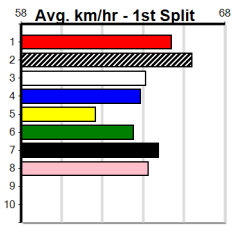

Shepparton

CKH PAINTING VETERANS (250+RANK)

Distance: 390m, Race Type: S/E Veteran, Total Prizemoney: \$2,925
1st: \$1,950, 2nd: \$600, 3rd: \$300, 4th: \$75

3

12:07PM

(VIC time)

BEAR LEE CRIME (8) can explode mid race in her races and she looks like she may prove hard to hold out from her good draw. KEEPSAKE (6) recorded a good win here 2 starts back and she could be the main danger in this.