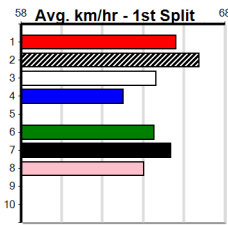

TOP CAT VIDE VETERANS (250+RANK)

Distance: 390m, Race Type: S/E Veteran, Total Prizemoney: $2,925
1st: $1,950, 2nd: $600, 3rd: $300, 4th: $75

Watchdog Tips: 8 6 2 1 **Bet:** Win 8

ROLO SILVER FOX (8) has recorded good wins in his last 2 starts from the same draw as today and he could be the one to beat again. CARAJILLO (6) will find this a bit easier than his last few starts and he could be right in the finish here.