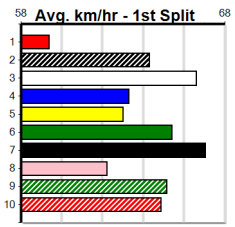

11

2:42PM (VIC time)

CRUDE (7) showed good early speed in his solid placing here 2 starts back and he could be hard to hold out in this. MANGO MAN (2) can race on the speed from the outset in this and he could be right in the finish with any luck.

Watchdog Tips:

7 2 3 5

Bet:

Win 7

Main race listing table with columns: Form, Box, Weight, Dist, Track, Date, Time, BON, Margin, 1st/2nd (Time), PIR, Checked, Comment, W/R, Split 1, S/P, Grade. Contains details for 10 races including ZIPPER HIS ZIP, MANGO MAN, ORIENTAL AURORA, ASTON HEIR, ARTORIAS BALE, MARKET BLUE, CRUDE, COCONUT OAKLAND, TAT LEAH, and TWILIGHT KING.