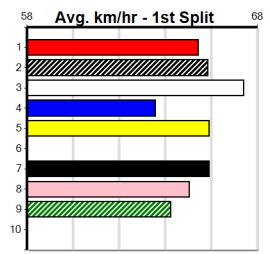

GPP LASER 3300 DAMSELS DASH

Distance: 390m, Race Type: Grade 5, Total Prizemoney: $2,925
1st: $1,950, 2nd: $600, 3rd: $300, 4th: $75

4
12:26PM

(VIC time)

RAPIDFIRE GIRL (1) has recorded fast wins in 3 of her last 4 starts and she could be hard to beat again from the gun draw here. MINI STAR (8) has posted solid wins in 2 of her last 3 starts and she could be right in the finish again as well.

Watchdog Tips: 1 8 4 3 **Bet:** Quinella 1/8 ($10 for 1000%)

Form Box Wgt Dist Track Date Time BON Margin 1st/2nd (Time) PIR Checked Comment W/R Split 1 S/P Grade

RAPIDFIRE GIRL [5] **$3.20**
Fast wins in 3 of her last 4 starts, one to beat.
BK Bitch Jan-21 Sire: BARCIA BALE Dam: WYNBURN LUCIFER
Owner(s): Just for us (SYN), B Hare, C Allen Trainer: Brett Hare (Greendale)
Winning Distances: < 300m (0) 300 - 399m (9) 400 - 499m (9) 500 - 599m (0) 600 - 699m (0) > 700m (0)
Winning Weights: 30.5(1) 31.0(1) 31.3(2) 31.5(5) 31.6(5) 31.7(1) 31.8(1) 32.1(1) 32.3(1)

4th (8)	31.8	390	BAL	R4	06-Mar-24	22.33	21.78	8.00L VICTA TARA (21.78)	M/45	. . .	8.41	$23.10	X34
6th (6)	31.8	410	HOR	R4	12-Mar-24	24.37	23.06	18.00L DUNACH FIREBALL (23.18)	M/54	. SW .	10.63	$8.60	5H
3rd (1)	32.0	410	HOR	R6	02-Apr-24	23.84	23.24	6.00L MORAINÉ BALOO (23.43)	M/76	. . .	10.75	$6.00	5
7th (6)	32.0	450	BAL	R6	07-Apr-24	25.78	24.91	13.00L JOURNEY BEYOND (24.91)	M/677	. . . W	6.72	$42.70	X45
1st (7)	31.0	410	HOR	R3	28-May-24	23.02	22.94	9.00L CANYA DREAM (23.63)	Q/11	. SW .	10.28	$3.70	5
1st (6)	31.3	390	WBL	R3	05-Jun-24	22.03	21.96	1.25L EXPLOSIVE DEBT (22.11)	M/22	. . .	8.59	$4.50	5
4th (8)	30.8	390	BAL	R6	12-Jun-24	22.24	22.07	2.50L GAS LANTERN (22.07)	M/45	. . .	8.49	$2.40	X45
1st (6)	30.5	390	BAL	R4	19-Jun-24	21.91	21.91	6.50L ZAP (22.36)	M/11	. . .	8.39	$2.50	5

Last 3 wins NOT included above

1st (8)	31.6	400	GEL	R3	19-Sep-23	22.48	22.43	1.5L DENOMINATOR (22.58)	S/32	. SW .	8.55	$1.04	X34
1st (3)	32.3	350	TRA	R3	29-Sep-23	19.66	19.56	2.50L RIO HARLOW (19.83)	M/22	. SW .	6.52	$1.60	5
1st (5)	31.5	400	GEL	R5	05-Jan-24	22.80	22.19	1.5L SHE DEVIL (22.90)	Q/21	. . .	8.39	$2.50	5

Box History

Box	1st	2nd	3rd	4th	5th	6th	7th	8th
1	1	3	1	2	1			
2	2	1				2	1	
3	2	1					1	
4	1	1			1	1		
5	2	1		3	2			
6	4	1					1	1
7	3	1	3		1	1		
8	3	1		3	1			

Prize Best		$46240.00	
Starts		NBT	
Trk/Dts		56-18-7-6	
APM		2-0-0-1	9677