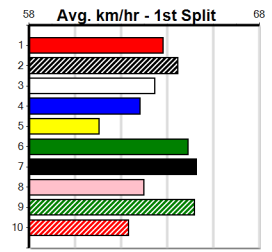

ELITE COLLARS & LEADS

Distance: 450m, Race Type: Grade 5, Total Prizemoney: $2,925
1st: $1,950, 2nd: $600, 3rd: $300, 4th: $75

MASTER OF DREAMS (7) can race on the speed from the outset in this and he may prove hard to reel in if he finds the arm. BROOMBRAE FRITZ (3) can show a good turn of foot once into full stride and he could make his presence felt.

Watchdog Tips: [7] [3] [1] [6] Bet: Win 7

1 LENAGHAN [5] Far from disgraced in tough races of late, chance. $4.20
Owner(s): A Rademaker
Winning Distances: < 300m (0) 300 - 399m (0) 400 - 499m (4) 500 - 599m (0) 600 - 699m (0) > 700m (0)
Box History: [Table with columns Bx, 1st, 2nd, 3rd, 4th, 5th, 6th, 7th, 8th]

2 MIST FRED [5] Smart placing here last start, must be respected. $5.50
Owner(s): D Burkett
Winning Distances: < 300m (0) 300 - 399m (3) 400 - 499m (1) 500 - 599m (0) 600 - 699m (0) > 700m (0)
Box History: [Table with columns Bx, 1st, 2nd, 3rd, 4th, 5th, 6th, 7th, 8th]

3 BROOMBRAE FRITZ [5] Good turn of foot once balanced, major player. $5.00
Owner(s): D Torr
Winning Distances: < 300m (0) 300 - 399m (2) 400 - 499m (5) 500 - 599m (0) 600 - 699m (0) > 700m (0)
Box History: [Table with columns Bx, 1st, 2nd, 3rd, 4th, 5th, 6th, 7th, 8th]

4 ALL EAGLE [5] Handy placings here in his last 2, cannot dismiss. $10.00
Owner(s): I Beattie
Winning Distances: < 300m (0) 300 - 399m (2) 400 - 499m (2) 500 - 599m (0) 600 - 699m (0) > 700m (0)
Box History: [Table with columns Bx, 1st, 2nd, 3rd, 4th, 5th, 6th, 7th, 8th]

5 RAPIDFIRE SERENA [5] Likely to be in the back half early, tough ask. $15.00
Owner(s): Just for us (SYN), B Hare, C Allen
Winning Distances: < 300m (0) 300 - 399m (2) 400 - 499m (6) 500 - 599m (1) 600 - 699m (0) > 700m (0)
Box History: [Table with columns Bx, 1st, 2nd, 3rd, 4th, 5th, 6th, 7th, 8th]