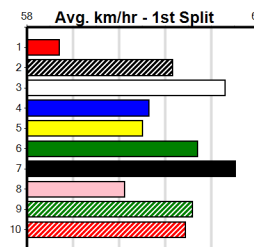

SHEPP CITY FENCING

Distance: 390m, Race Type: Grade 5, Total Prizemoney: $2,925
1st: $1,950, 2nd: $600, 3rd: $300, 4th: $75

CRUDE (7) showed good early speed in his solid placing here 2 starts back and he could be hard to hold out in this. MANGO MAN (2) can race on the speed from the outset in this and he could be right in the finish with any luck.

Watchdog Tips: 7 2 3 5 Bet: Win 7

ZIPPER HIS ZIP (NSW)[5] Comes into calculations from this draw. $12.00
RF Dog Dec-21 Sire: WOW Dam: SHE ZIPPER
Owner(s): The Winning Runs (SYN), K Catford, D Terrell, S Bekker, L Martin
Trainer: Robert Hayes (Toolleen)
Winning Distances: < 300m (1) 300 - 399m (1) 400 - 499m (1) 500 - 599m (0) 600 - 699m (0) > 700m (0)
Winning Weights: 32.0(1) 32.4(1) 32.5(1)
Box History table and Prize Best Starts table included.

MANGO MAN [5] Forget last start, can race on the speed, danger. $3.60
BK Dog Jan-20 Sire: ZAMBORA BROCKIE Dam: KUNG FU HUSTLE
Owner(s): A Debattista
Trainer: Chananchida Sriboon (Sedgwick)
Winning Distances: < 300m (0) 300 - 399m (10) 400 - 499m (4) 500 - 599m (0) 600 - 699m (0) > 700m (0)
Winning Weights: 29.9(1) 30.1(1) 30.2(2) 30.3(1) 30.4(3) 30.5(1) 30.8(2) 31.1(1) 31.3(2)
Box History table and Prize Best Starts table included.

ORIENTAL AURORA [5] Solid all the way win here last start, big chance. $4.60
BK Bitch Apr-22 Sire: ORSON ALLEN Dam: ORIENTAL JADE
Owner(s): N Hebart
Trainer: Paula Boots (Merrigum)
Winning Distances: < 300m (0) 300 - 399m (3) 400 - 499m (0) 500 - 599m (0) 600 - 699m (0) > 700m (0)
Winning Weights: 24.6(2) 25.2(1)
Box History table and Prize Best Starts table included.

ASTON HEIR [5] Drawn to find too much trouble here, needs to step $10.00
BK Dog Mar-22 Sire: FERNANDO BALE Dam: ASTON PERIGNON
Owner(s): R Borda
Trainer: Emma Scott (Tatura)
Winning Distances: < 300m (0) 300 - 399m (0) 400 - 499m (3) 500 - 599m (0) 600 - 699m (0) > 700m (0)
Winning Weights: 27.6(2) 28.0(1)
Box History table and Prize Best Starts table included.

ARTORIAS BALE (NSW)[5] Good turn of foot once balanced, can threaten. $5.00
BEBD Dog Feb-22 Sire: BARCIA BALE Dam: IYLEE BALE
Owner(s): B Wheeler
Trainer: Deborah Coleman (Lara)
Winning Distances: < 300m (0) 300 - 399m (3) 400 - 499m (0) 500 - 599m (0) 600 - 699m (0) > 700m (0)
Winning Weights: 33.0(1) 33.6(1) 34.5(1)
Box History table and Prize Best Starts table included.