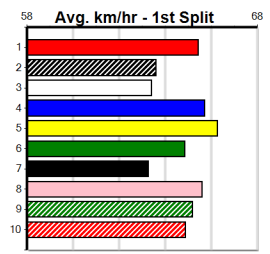

REJUVENATE @ STUD

Distance: 450m, Race Type: Mixed 4/5, Total Prizemoney: $3,360
1st: $2,250, 2nd: $690, 3rd: $345, 4th: $75

BLUE CABANG (1) was solidly placed in his last start and he could be the one to beat from his gun draw after a recent freshen up. GOT A PRINCIPLE (6) can explode once into full stride and she could challenge with an ounce of luck here.

Watchdog Tips: 1 6 5 2 Bet: Win 1

Form Box Wgt Dist Track Date Time BON Margin 1st/2nd (Time) PIR Checked Comment W/R Split 1 S/P Grade

BLUE CABANG [4] Resuming, solid last start placing, can go close. $6.50
BE Dog Feb-21 Sire: BERNARDO Dam: STARS AND LIGHTS
Owner(s): G Berry
Trainer: Rodney Clark (Echuca Village)
Winning Distances: < 300m (0) 300 - 399m (0) 400 - 499m (5) 500 - 599m (1) 600 - 699m (0) > 700m (0)
Winning Weights: 34.5(1) 34.9(2) 35.0(1) 35.5(2)

Box History table and Prize Best Starts Trk/Dts APM for BLUE CABANG.

LYN'S BIANCA (NSW)[5] Smart NSW form of late, threat if steps here. $4.60
BD Bitch Oct-21 Sire: ZIPPING GARTH Dam: BIANCA KEEPING
Owner(s): L Sims
Trainer: Shane Felke (Cartwrights Hill)
Winning Distances: < 300m (0) 300 - 399m (4) 400 - 499m (1) 500 - 599m (0) 600 - 699m (0) > 700m (0)
Winning Weights: 23.5(1) 23.6(1) 23.8(2) 23.9(1)

Box History table and Prize Best Starts Trk/Dts APM for LYN'S BIANCA.

OBSTROPALOUS (WA)[4] Find this easier than recent racing, must respect. $8.00
BK Dog Sep-20 Sire: AUSSIE INFRARED Dam: MISS AMERICA
Owner(s): D Bewley
Trainer: Michael Bewley (Pentland Hills)
Winning Distances: < 300m (0) 300 - 399m (0) 400 - 499m (1) 500 - 599m (14) 600 - 699m (1) > 700m (0)
Winning Weights: 36.5(1) 36.6(1) 36.7(1) 36.9(1) 37.0(1) 37.1(1) 37.2(3) 37.3(3) 37.4(2) 37.5(1) 38.3(1)

Box History table and Prize Best Starts Trk/Dts APM for OBSTROPALOUS.

BROOMBRAE TOMMY [5] Drawn to find some bother in this, needs to step. $10.00
BE Dog Jul-21 Sire: TOMMY SHELBY Dam: ZIANNA ROSE
Owner(s): J Torr
Trainer: Jennifer Torr (Myers Flat)
Winning Distances: < 300m (0) 300 - 399m (3) 400 - 499m (5) 500 - 599m (1) 600 - 699m (0) > 700m (0)
Winning Weights: 31.5(1) 31.8(1) 31.9(1) 32.0(2) 32.1(2) 32.3(2)

Box History table and Prize Best Starts Trk/Dts APM for BROOMBRAE TOMMY.

FIGURE IT OUT (NSW)[4] Can race on the speed throughout, big chance. $5.50
BK Bitch Nov-21 Sire: SUPERIOR PANAMA Dam: WHAT ABOUT IT
Owner(s): K Knight
Trainer: Adele Powell (Stanhope)
Winning Distances: < 300m (0) 300 - 399m (1) 400 - 499m (3) 500 - 599m (3) 600 - 699m (0) > 700m (0)
Winning Weights: 29.0(3) 29.2(2) 29.5(1) 29.6(1)

Box History table and Prize Best Starts Trk/Dts APM for FIGURE IT OUT.

1

2

3

4

5