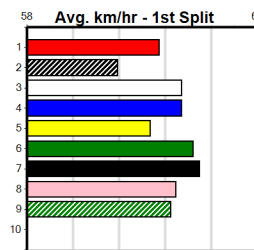

MMS ACCESS DAMSELS DASH

Distance: 390m, Race Type: Grade 5, Total Prizemoney: $2,925
1st: $1,950, 2nd: $600, 3rd: $300, 4th: $75

ASTON ARETHA (1) has produced good wins in 2 of her last 3 starts and she could be the one to beat again here. MYSTERY CHILL (8) has shown good early speed in her smart recent placings and she could be right in the finish again today.

Watchdog Tips: 1 8 7 5 Bet: Win 1

ASTON ARETHA (NSW)[5] Good wins in 2 of her last 3 starts, can go close. $3.60
Owner(s): R Borda
Winning Distances: < 300m (0) 300 - 399m (2) 400 - 499m (4) 500 - 599m (0) 600 - 699m (0) > 700m (0)
Box History table and Prize Best Starts table included.

CHERRY RED [5] Handy last start placing, place hopes if steps. $8.00
Owner(s): R Dunne
Winning Distances: < 300m (0) 300 - 399m (2) 400 - 499m (1) 500 - 599m (0) 600 - 699m (0) > 700m (0)
Box History table and Prize Best Starts table included.

DARRA TOPAZ [5] Smart all the way win 2 starts back, must respect. $12.00
Owner(s): A George
Winning Distances: < 300m (0) 300 - 399m (0) 400 - 499m (3) 500 - 599m (0) 600 - 699m (0) > 700m (0)
Box History table and Prize Best Starts table included.

POLLY ROCKET [5] *** SCRATCHED *** $10.00
Owner(s): R Whyte
Winning Distances: < 300m (0) 300 - 399m (1) 400 - 499m (2) 500 - 599m (0) 600 - 699m (0) > 700m (0)
Box History table and Prize Best Starts table included.

PRETTY REEF [5] Good placing here 2 starts back, can threaten. $5.50
Owner(s): M Carter
Winning Distances: < 300m (0) 300 - 399m (5) 400 - 499m (6) 500 - 599m (0) 600 - 699m (0) > 700m (0)
Box History table and Prize Best Starts table included.