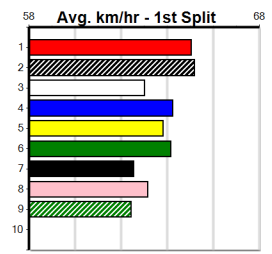

1
11:33AM
(VIC time)

Distance: 450m, Race Type: Mixed 6/7, Total Prizemoney: $2,925
1st: $1,950, 2nd: $600, 3rd: $300, 4th: $75

Very open affair here where the first 50 metres looks vital. DEADLY AVENGER (8) was a top all the way winner here last start and may be aided by having room to muster early. ON THE BEER (6) was a fast winner here 2 back and can challenge.

Watchdog Tips: 8 6 4 5 **Bet:** Win 8

Form Box	Wgt	Dist	Track	Date	Time	BON	Margin	1st/2nd (Time)	PIR	Checked	Comment	WR	Split 1	S/P	Grade	
1	SWEET BEGONIA (NSW)[7] $6.50															
	BK Bitch				Aug-22		Sire: MR PUPPARAZZI			Dam: BEGONIA BALE			Trainer: Edward Sciberras (Wodonga)			
	Owner(s): E Sciberras															
	Winning Distances: < 300m (0) 300 - 399m (1) 400 - 499m (0) 500 - 599m (0) 600 - 699m (0) > 700m (0)															
	Winning Weights: 24.5(1)															
	2nd (1) 25.0 390 SHP R3 29-Apr-24 22.42 21.97 0.75L KRAKEN ROLL (22.37) M/22 SW 8.59 $7.80 M															
	2nd (2) 24.7 390 SHP R1 13-May-24 22.45 21.99 1.5L WHODAT DUCHESS (22.36) M/22 8.69 $4.90 M															
	2nd (2) 24.6 390 SHP R1 27-May-24 22.41 21.84 3.00L FINANCIAL NEWS (22.20) Q/33 8.68 $9.30 M															
	1st (1) 24.5 320 WAG R3 07-Jun-24 18.23 18.23 5.50L OUR COUNTRY BOY (18.61) $1.85 M															
	7th (2) 25.0 400 WAG R10 14-Jun-24 23.90 22.81 16.00 RICCI ROCKS (22.81) $2.60 5H															
Last 3 wins NOT included above																

Box History								
Bx	1st	2nd	3rd	4th	5th	6th	7th	8th
1	1	1						
2		2						1
3								
4								
5								
6								
7								
8								
Prize Best								
Starts	$2760.00							
Trk/Dts	FSTD							
APM	5-1-3-0							
	0-0-0-0							
	2552							

Form Box	Wgt	Dist	Track	Date	Time	BON	Margin	1st/2nd (Time)	PIR	Checked	Comment	WR	Split 1	S/P	Grade	
2	SCOTT AQUAPHOBIA [7] $10.00															
	BK Dog				May-22		Sire: LK'S CRUSHN IT			Dam: MISS BOOMING			Trainer: Peter Bartlett (Bamawm)			
	Owner(s): V Giles															
	Winning Distances: < 300m (0) 300 - 399m (1) 400 - 499m (0) 500 - 599m (0) 600 - 699m (0) > 700m (0)															
	Winning Weights: 32.8(1)															
	3rd (6) 31.7 410 HOR R2 27-Mar-24 23.43 22.70 3.00L URANA MUFFIN (23.23) S/75 10.71 $21.90 7															
	7th (2) 32.1 425 BEN R1 31-Mar-24 24.77 23.46 17.00 GOLD SCOTCH (23.62) S/887 V10 6.84 $9.20 X67															
	ST (-) 31.9 425 BEN 24-Apr-24 24.29 1.75L Trial Cleared M/44 2of6 6.51 ST															
	4th (1) 32.1 460 GEL R10 03-May-24 25.97 25.71 3.75L MAVIS TOLMIE (25.71) M/355 6.58 $43.70 X67															
	5= (3) 32.9 500 BEN R4 10-May-24 28.90 27.90 15.00 FERGUS ZULU (27.90) M/776 6.97 $27.40 X67H															
Last 3 wins NOT included above																
1st (3) 32.8 350 HVL R3 11-Jan-24 19.91 19.73 1.5L HUDSON FLYER (20.01) M/3 SW 6.84 $5.00 M																

Box History								
Bx	1st	2nd	3rd	4th	5th	6th	7th	8th
1				1				
2	1	1		1	1		2	
3	1		1		1	1		
4					1	1		
5			1					
6		1	1		1	1		1
7		1						
8		1						
Prize Best								
Starts	$3475.00							
Trk/Dts	NBT							
APM	20-1-4-3							
	4-0-2-0							
	1780							

Form Box	Wgt	Dist	Track	Date	Time	BON	Margin	1st/2nd (Time)	PIR	Checked	Comment	WR	Split 1	S/P	Grade	
3	JALAPENO GEM [7] $12.00															
	F Bitch				Sep-22		Sire: FERAL FRANKY			Dam: LADY PANDORA			Trainer: George Borg (Maryborough)			
	Owner(s): Mccaughan Mccaughan (SYN), P Mccaughan, J Mccaughan															
	Winning Distances: < 300m (0) 300 - 399m (0) 400 - 499m (0) 500 - 599m (1) 600 - 699m (0) > 700m (0)															
	Winning Weights: 29.5(1)															
	2nd (6) 29.4 425 BEN R2 17-May-24 24.58 23.88 7.50L HYPNOTIC (24.08) M/443 6.73 $4.30 M															
	4th (7) 29.6 450 BAL R2 22-May-24 26.53 25.22 12.00 EXTREME AVENGER (25.72) S/875 6.90 $15.80 MH															
	8th (8) 29.8 450 BAL R2 31-May-24 26.31 24.81 10.00 WHITE OWL (25.63) M/788 6.91 $39.30 MF															
	1st (3) 29.5 500 BEN R2 12-Jun-24 28.41 28.36 1.25L BLUE FLAME (28.48) M/111 6.59 $2.30 M															
	Last 3 wins NOT included above															

Box History								
Bx	1st	2nd	3rd	4th	5th	6th	7th	8th
1								
2								
3	1							
4								
5								
6		1						
7				1				
8								1
Prize Best								
Starts	$1745.00							
Trk/Dts	FSH							
APM	4-1-1-0							
	0-0-0-0							
	1641