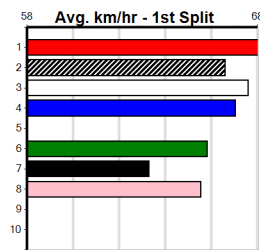

SHEPPARTON WORKWEAR & SAFETY

6

12:57PM

(VIC time)

Distance: 390m, Race Type: Free For All, Total Prizemoney: $3,360
1st: $2,250, 2nd: $690, 3rd: $345, 4th: $75

VICTA TARA (3) is a prolific winner with a huge motor and she will take a power of beating again in this. FABS UDON (8) can show a good turn of foot once balanced and he looks like the main danger. MISTRESS OASIS (4) has plenty of talent as well.

Watchdog Tips: **3** **8** **4** **1** **Bet:** Trifecta 3/4,8/1,4,8 ($10 - 250%)

1

Form Box	Wgt	Dist	Track	Date	Time	BON	Margin	1st/2nd (Time)	PIR	Checked	Comment	WR	Split 1	S/P	Grade
CINNABAR ICON [4] Plenty of talent, can race on the speed, threat. $6.50															
BD	Bitch			Mar-22			Sire: ASTON DEE BEE		Dam: TIME NO MONEY						
Owner(s): M Sullivan Trainer: Robert Sullivan (East Shepparton)															
Winning Distances: < 300m (0) 300 - 399m (5) 400 - 499m (0) 500 - 599m (0) 600 - 699m (0) > 700m (0)															
Winning Weights: 27.0(1) 27.1(1) 27.4(1) 27.5(2)															
4th (5)	27.1	390	SHP	R11	22-Apr-24	22.35	21.96	5.50L FABS UDON (21.97)	M/22	.	.	.	8.56	$3.80	5
2nd (7)	27.2	390	SHP	R11	29-Apr-24	22.28	21.97	2.50L GOT A PRINCIPLE (22.12)	M/22	.	.	.	8.41	$3.60	5
6th (6)	27.3	300	HVL	R12	05-May-24	17.04	16.69	5.50L NEVER ANY DOUBT (16.69)	M/5	.	SW	.	3.99	$21.80	5
1st (2)	27.5	390	SHP	R11	13-May-24	22.06	21.99	1.00L IMANI (22.12)	Q/11	.	.	.	8.26	$26.40	5
2nd (5)	27.3	390	SHP	R9	20-May-24	22.15	22.02	1.25L GUNAI PRINCE (22.07)	M/22	.	.	.	8.31	$16.10	X34
2nd (7)	27.2	390	SHP	R7	27-May-24	22.07	21.84	3.5L AUGUSTUS FINCH (21.84)	Q/22	.	.	.	8.39	$4.60	X45
8th (8)	27.1	390	SHP	R12	03-Jun-24	22.68	21.80	13.00 SHORT AND STUMPY (21.80)	M/47	.	.	.	8.48	$15.50	X45
3rd (7)	27.5	390	SHP	R11	17-Jun-24	22.16	21.85	2.00L CRUSH YOUR RUSH (22.02)	Q/23	.	.	.	8.35	$3.70	X45
Last 3 wins NOT included above															
1st (5)	27.1	390	SHP	R10	23-Dec-23	22.46	21.70	0.75L KRAKEN HOOK (22.50)	Q/11	.	.	.	8.44	$3.90	7
1st (7)	27.4	390	SHP	R3	23-Mar-24	22.24	21.98	1.25L GREEN FLASH (22.32)	M/11	.	.	.	8.38	$7.30	X67
1st (6)	27.5	390	SHP	R7	11-Apr-24	22.12	21.83	2.50L LEKTRA RODNEY (22.29)	M/21	.	.	.	8.45	$2.80	X45

Box History

Bx	1st	2nd	3rd	4th	5th	6th	7th	8th
1		1						1
2	1							
3		1						
4		2	1					
5	1	1		1				
6	1	1			2	2		
7	2	2	1			1		1
8		1		1				1

Prize Best Starts

Prize	$13550.00
Best Starts	22.06(2)-13/5/24
Trk/Dts	28-5-9-2
APM	26-5-9-2
	8109