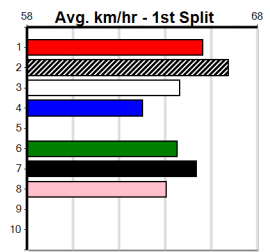

(VIC time)

TOP CAT VIDE VETERANS (250+RANK)

Distance: 390m, Race Type: S/E Veteran, Total Prizemoney: $2,925
1st: $1,950, 2nd: $600, 3rd: $300, 4th: $75

ROLO SILVER FOX (8) has recorded good wins in his last 2 starts from the same draw as today and he could be the one to beat again. CARAJILLO (6) will find this a bit easier than his last few starts and he could be right in the finish here.

Watchdog Tips:

8

6

2

1

Bet:

Win 8

Form	Box	Wgt	Dist	Track	Date	Time	BON	Margin	1st/2nd (Time)	PIR	Checked	Comment	WR	Split 1	S/P	Grade

SOLEUS [5] **Talented but much better if drawn out wide, threat** **$5.50**

BK Dog Dec-19 **Sire: AUSSIE INFRARED** **Dam: TEMPORALIS**

Owner(s): TABB FAMILY (SYN), M Tabb, S Tabb, K Tabb

Winning Distances: < 300m (0) 300 - 399m (13) 400 - 499m (7) 500 - 599m (0) 600 - 699m (0) > 700m (0)

Winning Weights: 30.5(1) 30.8(1) 30.9(2) 31.0(1) 31.1(1) 31.2(1) 31.3(5) 31.4(3) 31.6(1) 31.7(2) 31.8(1) 31.9(1)

8th (1)	30.7	350	HVL	R10	05-May-24	20.10	19.09	9.50L	CONROY (19.47)	M/3	.	.	.	6.64	$6.40	VET
7th (6)	30.5	450	WBL	R3	09-May-24	26.06	25.27	8.00L	SPRING AMMO (25.51)	S/767	.	.	.	6.81	$7.30	VET
2nd (2)	31.3	450	BAL	R8	19-May-24	26.12	25.88	2.50L	SELYNYA BLUE (25.96)	M/422	.	.	.	6.84	$4.10	T3-5
7th (5)	31.2	450	BAL	R7	22-May-24	26.08	25.22	12.00	NAVY BLUE BUZZ (25.27)	M/788	.	.	W	6.78	$33.20	5
3rd (6)	31.3	350	TRA	R12	29-May-24	20.10	19.62	4.50L	FIBULARIS (19.79)	M/44	.	.	.	6.90	$18.30	VET
2nd (8)	31.2	350	HVL	R12	02-Jun-24	19.62	19.24	1.00L	BEAR LEE BANDIT (19.57)	M/2	.	.	.	6.62	$3.70	VET
3rd (8)	30.9	400	WGL	R11	11-Jun-24	23.44	22.72	7.00L	BIG TIMBER (22.95)	S/66	.	.	SW W	8.57	$3.80	5
4th (4)	30.9	395	TRA	R9	17-Jun-24	22.61	21.97	6.50L	ARTS INFERNO (22.19)	M/443	.	.	.	3.82	$10.70	SH

Last 3 wins NOT included above

1st (7)	31.7	390	SHP	R10	01-Apr-24	22.43	21.79	0.05L	ATOMIC CABANG (22.44)	M/21	.	.	.	8.62	$3.50	VET
1st (6)	31.4	390	SHP	R10	11-Apr-24	21.83	21.83	4.25L	CHANGE OF HABIT (22.11)	M/11	.	.	.	8.34	$2.70	5
1st (8)	31.3	390	WBL	R12	18-Apr-24	22.51	22.32	0.75L	FRONT COVER (22.55)	S/32	.	.	.	8.91	$3.70	5

Trainer: Mathew Tabb (Lara)

Box History

Bx	1st	2nd	3rd	4th	5th	6th	7th	8th
1	.	3	3	3	2	2	.	1
2	1	3	.	.	.	5	.	.
3	1	1	1	4	.	.	1	1
4	1	2	2	3	1	1	1	1
5	.	1	2	1	2	1	1	2
6	3	5	3	1	1	3	2	1
7	7	4	2	2	1	2	.	.
8	7	4	5	3	2	.	.	.

Prize Best Starts Trk/Dts APM

$73250.63
21.83(6)-11/4/24
113-20-23-18
5-2-1-0
8010