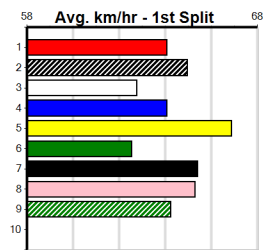

SHEPPARTON NEWS DAMSELS DASH

9

1:52PM

(VIC time)

Distance: 390m, Race Type: Grade 5, Total Prizemoney: $2,925
1st: $1,950, 2nd: $600, 3rd: $300, 4th: $75

LET'S EMBRACE (2) can show good early speed in her races and she could go close with a clean getaway in this. CAILAH'S CREW (4) has the early speed to overcome her awkward draw in this and she could be prominent throughout today.

Watchdog Tips: **2** **4** **3** **1** **Bet:** **Box Trifecta 1,2,3,4 ($10 for 41.67%)**

Form Box	Wgt	Dist	Track	Date	Time	BON	Margin	1st/2nd (Time)	PIR	Checked	Comment	WR	Split 1	S/P	Grade
1															
HALEIGH VELLA [5] Comes into calculations from this draw. $4.60															
BK	Bitch			Nov-21			Sire: SHIMA SHINE	Dam: IT'S A DIVA		Trainer: Peter Bartlett (Bamawm)					
Owner(s): V Giles															
Winning Distances: < 300m (0) 300 - 399m (5) 400 - 499m (5) 500 - 599m (0) 600 - 699m (0) > 700m (0)															
Winning Weights: 28.0(1) 28.6(1) 29.3(1) 29.4(1) 29.5(2) 29.7(3) 29.8(1)															
3rd (3)	29.7	425	BEN	R9	24-Apr-24	24.50	24.06	2.25L TOMIDA (24.36)	M/455	.	.	.	6.71	$5.90	T3-5
2= (4)	29.5	390	SHP	R11	02-May-24	22.56	22.35	3.25L BAMERA (22.35)	M/33	.	SW	.	8.63	$12.00	T3-5
3rd (6)	29.5	425	BEN	R5	08-May-24	24.40	23.97	5.50L INTER STAR FIRE (24.02)	M/663	.	.	.	6.72	$9.60	T3-5
1st (4)	29.5	425	BEN	R10	15-May-24	24.04	24.04	0.10L ZAPATRON (24.05)	Q/111	.	.	.	6.53	$3.80	T3-5
1st (6)	29.7	390	SHP	R12	20-May-24	22.26	22.02	0.25L FRANK GRIMES (22.28)	M/22	.	.	.	8.58	$8.50	5
4th (3)	29.8	390	SHP	R7	27-May-24	22.47	21.84	9.00L AUGUSTUS FINCH (21.84)	M/55	.	W	.	8.87	$32.30	X45
7th (1)	29.7	390	SHP	R12	03-Jun-24	22.49	21.80	10.00 SHORT AND STUMPY (21.80)	M/56	.	.	.	8.60	$54.70	X45
7th (7)	29.7	390	SHP	R5	17-Jun-24	22.80	21.85	8.00L FOUND A SPOT (22.27)	M/78	.	.	.	8.83	$3.80	5
Last 3 wins NOT included above															
1st (2)	29.7	425	BEN	R5	03-Feb-24	24.30	23.98	2.75L SIMPLY AWESOME (24.49)	M/322	.	.	.	6.79	$1.80	5
1st (2)	29.7	425	BEN	R7	28-Feb-24	24.18	24.18	8.00L SIALA GIBLET (24.72)	M/111	.	.	.	6.59	$3.10	T3-5
1st (7)	29.5	410	HOR	R3	27-Mar-24	23.71	22.70	1.25L FOUND A SPOT (23.80)	M/45	.	.	.	10.53	$7.70	5

Box History								
Bx	1st	2nd	3rd	4th	5th	6th	7th	8th
1	1	1					1	
2	3	1					1	
3	1		2	2				
4	3	2		1		1	1	
5		1	3	2	2	1	1	
6	1	2	2		1			1
7	1		1	1	1	2	1	
8		1				3		

Prize Best	$16925.00
Starts	22.26(6)-20/5/24
Trk/Dts	52-10-8-8
APM	15-2-2-0
	7699