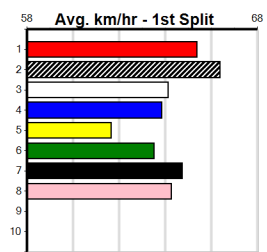

Shepparton

3

12:07PM

(VIC time)

CKH PAINTING VETERANS (250+RANK)

Distance: 390m, Race Type: S/E Veteran, Total Prizemoney: $2,925
1st: $1,950, 2nd: $600, 3rd: $300, 4th: $75

BEAR LEE CRIME (8) can explode mid race in her races and she looks like she may prove hard to hold out from her good draw. KEEPSAKE (6) recorded a good win here 2 starts back and she could be the main danger in this.

Watchdog Tips: 8 6 2 7 **Bet:** Win 8

ELLIOTT NESS [5] Comes into calculations from this draw. **$8.50**
BKW Dog May-19 Sire: FERNANDO BALE Dam: UP HILL JILL Trainer: Garry Johnson (Chum Creek)
Owner(s): G Johnson
Winning Distances: < 300m (0) 300 - 399m (9) 400 - 499m (8) 500 - 599m (0) 600 - 699m (0) > 700m (0)
Winning Weights: 27.9(1) 28.2(1) 28.8(1) 28.9(2) 29.0(2) 29.1(1) 29.2(2) 29.4(4) 29.5(1) 29.8(1) 30.4(1)

Box	1st	2nd	3rd	4th	5th	6th	7th	8th
1	4	5	4	3	3	3		
2	1	4	3	4	2			1
3	3	2	1	3	2	3	4	2
4	2	5	4	6	2	1	3	
5	3	1	2	2	2	2	2	3
6	1	1	3	2	5	7	6	2
7	3	4	1	1	4	2	1	
8		2	4	6	2	5	1	2

Prize Best Starts Trk/Dts APM: $47823.00, 22.26(4)-4/1/24, 162-17-24-22, 7-2-0-0, 4412

NARCISSUS [5] Talented, can race on the speed, big chance. **$5.00**
BK Dog Jan-20 Sire: BARCIA BALE Dam: UNO ARJO Trainer: Brenda Kinder (Girgarre)
Owner(s): INTEGRITY GREYHOUND SYNDICATIONS (SYN), T Cogger, M Cogger
Winning Distances: < 300m (0) 300 - 399m (7) 400 - 499m (9) 500 - 599m (0) 600 - 699m (0) > 700m (0)
Winning Weights: 29.0(1) 29.2(2) 29.3(3) 29.5(4) 29.7(2) 29.8(1) 30.0(1) 30.6(1) 31.2(1)

Box	1st	2nd	3rd	4th	5th	6th	7th	8th
1	3	2	2	2	1	2		
2	3	1	4	1	1			2
3	1	1	1	1	2	1	2	
4	2	1	1	3	1			1
5				1	1	2	2	
6	3		1	3	3	1		2
7	3	3	3	4	1	1	1	
8	1		1	2	2	1		

Prize Best Starts Trk/Dts APM: $47165.00, 22.27(3)-22/1/24, 87-16-8-14, 22-2-2-8, 3295

DR. CARLSON [5] May get shuffled back early here, tough ask. **$15.00**
BEBD Dog Jan-20 Sire: BERNARDO Dam: DR. HARLEE Trainer: Kevin Quinn (Cundare North)
Owner(s): S Hose
Winning Distances: < 300m (0) 300 - 399m (3) 400 - 499m (5) 500 - 599m (0) 600 - 699m (0) > 700m (0)
Winning Weights: 28.5(1) 28.6(1) 28.7(1) 29.0(1) 29.1(1) 30.4(2) 30.5(1)

Box	1st	2nd	3rd	4th	5th	6th	7th	8th
1	1	1	5	1	1	2	1	2
2	1			2	3	2		2
3	1					1		
4				2	1			1
5			1					
6	1	1			2	2		1 1
7	3	1	2			2	1	1
8	1	1	1	1	1	2		3

Prize Best Starts Trk/Dts APM: $16097.77, FSH, 62-8-9-8, 0-0-0-0, 2213

ULNA [5] Drawn to find too much trouble, needs to step. **$12.00**
BK Bitch Dec-19 Sire: AUSSIE INFRARED Dam: TEMPORALIS Trainer: Mathew Tabb (Lara)
Owner(s): TABB FAMILY (SYN), M Tabb, S Tabb, K Tabb
Winning Distances: < 300m (0) 300 - 399m (7) 400 - 499m (1) 500 - 599m (0) 600 - 699m (0) > 700m (0)
Winning Weights: 26.7(1) 27.4(1) 28.2(1) 28.3(2) 28.7(2) 29.2(1)

Box	1st	2nd	3rd	4th	5th	6th	7th	8th
1	3		3	2	1	1	2	1
2	2				4	3	1	1
3		1				1	1	1
4	1	3	2	1	1	3	1	
5		1	1			1	1	1 2
6		1	2			1	1	1
7	2	1					1	1
8		2	1	1				

Prize Best Starts Trk/Dts APM: $14585.63, NBT, 60-8-9-8, 5-0-0-1, 2770

ROGAN BALE (NSW)[5] Tough draw, can be too slow early, needs luck. **$6.50**
BK Dog Nov-19 Sire: ZAMBORA BROCKIE Dam: LILA BALE Trainer: David Torr (Myers Flat)
Owner(s): D Torr
Winning Distances: < 300m (0) 300 - 399m (8) 400 - 499m (6) 500 - 599m (0) 600 - 699m (0) > 700m (0)
Winning Weights: 32.6(1) 32.7(2) 32.8(1) 33.0(1) 33.1(1) 33.5(1) 33.6(2) 33.7(2) 33.8(1) 33.9(1) 34.1(1)

Box	1st	2nd	3rd	4th	5th	6th	7th	8th
1	1	2	1	3	1	1	1	
2	4	3	2					
3	4	1			3	2	1	2
4	1	2	1	1				
5	1	3	1	2	2	3		
6		1	3	2	2	3	1	
7	2	1	3	3	6	1	2	2
8	1	2	4	1	2	3	2	2

Prize Best Starts Trk/Dts APM: $27880.00, NBT, 97-14-15-15, 6-0-1-0, 3384