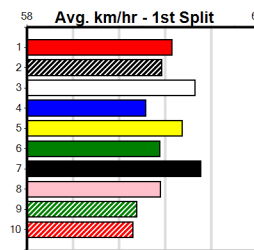

SPORTSBET MAKE IT LOOK EASY

Distance: 390m, Race Type: Grade 5, Total Prizemoney: $2,925
1st: $1,950, 2nd: $600, 3rd: $300, 4th: $75

MISTER SHOEMAN (1) is drawn to race on the speed from the outset in this and he may be hard to reel in if he finds the arm. KABUTO BALE (3) can race in a forward position as well here and he could be prominent throughout.

Watchdog Tips: 1 3 7 2 Bet: Win 1

Race 1: MISTER SHOEMAN [5] Drawn to race on the speed in this, can go close. $4.60. Owner: G Robinson. Sire: ZAMBORA BROCKIE. Dam: LUCILLE DIOR. Trainer: Gary Robinson (Violet Town). Includes box history and prize details.

Race 2: ZIPPING LIZZO (NSW)[5] Relies on some luck but has talent, can threaten. $5.00. Owner: Hallinan Hallinan (SYN), M Hallinan, F Hallinan. Sire: AUSSIE INFRARED. Dam: ZIPPING MEG. Trainer: Jordan Formosa (Heathcote). Includes box history and prize details.

Race 3: KABUTO BALE (NSW)[5] Can race in a forward position throughout, danger. $3.20. Owner: D Burkett. Sire: DYNA VILLA. Dam: JACLYN BALE. Trainer: Darren Burkett (Girgarre). Includes box history and prize details.

Race 4: MANILA ARTISAN (NSW)[5] Steady placings in 2 of her last 3, place hopes. $21.00. Owner: J Formosa. Sire: KINLOCH BRAE. Dam: SOLAR PAK. Trainer: Jordan Formosa (Heathcote). Includes box history and prize details.

Race 5: KINTSUGI [5] Better for the run here last start, must respect. $12.00. Owner: N Darragh. Sire: BERNARDO. Dam: BELLA SHIMA. Trainer: Scott Stefanos (Longwood). Includes box history and prize details.