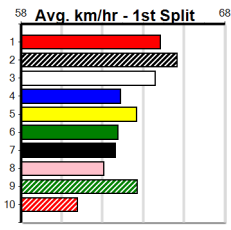

DOWNLOAD THE WATCHDOG APP

Distance: 390m, Race Type: Tier 3 - Grade 6, Total Prizemoney: $1,530
1st: $1,000, 2nd: $320, 3rd: $160, 4th: $50

4

2:42PM

(VIC time)

SALMON SPRAY (8) returned to form with a handy 22.56 win here last time and she looks well graded again. CRUISING AMY (7) was far from disgraced here last time and she should be prominent throughout. SOLID GROUND (1) is nearing another win

Watchdog Tips: **8** **7** **1** **5** **Bet:** **Box Quinella 1,7,8 ($10 for 333.33%)**