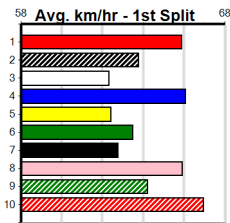

PAUA OF BUDDY AT STUD

Distance: 450m, Race Type: Grade 5 T3, Total Prizemoney: $1,530
1st: $1,000, 2nd: $320, 3rd: $160, 4th: $50

PROPERTY MOGUL (8) has the speed to cross and lead and she is hard to get past when on the arm. ARCHIE MCIVOR (5) caught the eye last time and he just needs an ounce of luck early on. SOLITARY FLAME (4) should be prominent throughout.

Watchdog Tips: **8** **5** **4** **3** **Bet:** **Win 8**