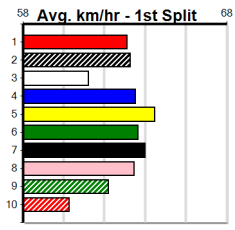

EUREKA CONCRETE

Distance: 450m, Race Type: Grade 5 T3, Total Prizemoney: $1,530 1st: $1,000, 2nd: $320, 3rd: $160, 4th: $50

Watchdog Tips: 8 7 5 4 Bet: Win 8

FRANKLY FEVER (8) was never headed in his handy 25.82 win here and he looks very well graded again. REDEEMER RUSLIE (7) owns a handy 25.58 PB here and he can work into the mix mid race. TANTANGARA GIRL (5) just needs room early on.

Table listing 9 horse races with columns for horse name, age, sex, weight, distance, track, date, time, BON, Margin, 1st/2nd (Time), PIR, Checked, Comment, W/R, Split 1, S/P, Grade, and Prize. Includes winning boxes for each race.