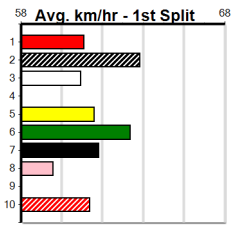

Suggested Quaddie:

1st Leg: 5,7,10 2nd Leg: 2,3,4

3rd Leg: 5,7,8 4th Leg: 4,5,8

Cost: \$50 for 61.73%

Download Now

Mobile Form Guide

Average Winning Time:

Distance	Grade	Avg. Time
390m	Tier 3 - Grade 7	22.43
390m	Tier 3 - Grade 6	22.44
390m	Grade 5 T3	22.44
390m	Tier 3 - Maiden	22.62
450m	Grade 5 T3	25.71
450m	Tier 3 - Grade 7	25.73
450m	Tier 3 - Grade 6	25.83
450m	Tier 3 - Maiden	25.84

Track Record:

Distance	Time	Greyhound	Date Set
390m	21.591	LAMIA MILA	26-May-24
450m	24.686	SILVER LAKE	03-Feb-21
545m	30.319	MY BRO KADE	23-Jan-19
660m	37.475	SHIMA MIST	12-Feb-20

Ballarat

TRACK INFO

Track Circumference: 622m
Radius Top Turn: 59m
Track Width: 6.5m
Radius Home Turn: 59m

SPORTSBET EVERY DOG HAS ITS DAY

Distance: 390m, Race Type: Tier 3 - Maiden, Total Prizemoney: \$1,530
1st: \$1,000, 2nd: \$320, 3rd: \$160, 4th: \$50

1
1:36PM
(VIC time)

SAILAWAY GIN (2) showed improvement when placed last time and she can go one better this time around. BRILEY RIOT (1) was far from disgraced last time and he will get plenty of cover early on. BLONDE MUSTANG (3) can show some improvement.