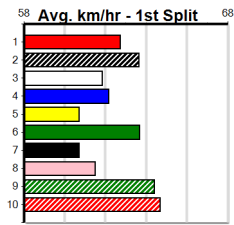

TUDOR ELECTRICAL

Distance: 450m, Race Type: Tier 3 - Grade 6, Total Prizemoney: \$1,530
1st: \$1,000, 2nd: \$320, 3rd: \$160, 4th: \$50

5

3:05PM

(VIC time)

REV QUERIDA (7) can be very hard to follow but she is ideally drawn out wide and she can carve out serious time when in the clear. KAYE NIGHT (5) was never headed at Bendigo and he'll be in the firing line throughout. OUR ILLUSIONIST (10) has claims