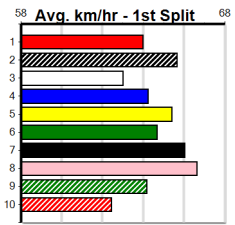

TOWN & COUNTRY LINE MARKING

Distance: 390m, Race Type: Grade 5 T3, Total Prizemoney: $1,530
1st: $1,000, 2nd: $320, 3rd: $160, 4th: $50

11

5:17PM

(VIC time)

REGAL RHODE (8) is better than his past two runs and he has the speed to cross and lead throughout. NANDO COMMANDO (5) is better than his past few runs and he can come out running at times. ASTON INDY (7) won't be too far away

Watchdog Tips:

8

5

7

1

Bet:

Win 8