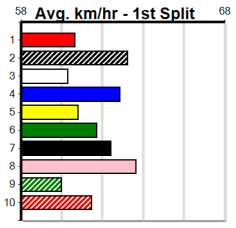

A1 SIGNAGE

Distance: 390m, Race Type: Tier 3 - Maiden, Total Prizemoney: $1,530
1st: $1,000, 2nd: $320, 3rd: $160, 4th: $50

2
1:57PM
(VIC time)

OCTOBER RAIN (2) turned in a handy performance on debut and she will find this easier than her racing to date. GROOVIN' (3) showed improvement at Geelong and he will be charging to the line. I'M A TREASURE (7) is nearing a win.

Watchdog Tips: **2** **3** **7** **1** **Bet:** **Box Quinella 2,3,7 ($10 for 333.33%)**