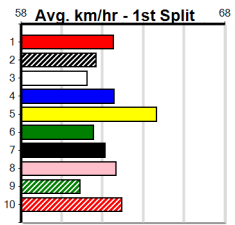

BALLARAT FUNCTION CENTRE

Distance: 450m, Race Type: Tier 3 - Grade 7, Total Prizemoney: $1,530
1st: $1,000, 2nd: $320, 3rd: $160, 4th: $50

9
4:40PM
(VIC time)

CORNHILL RAVEN (1) has been placed in two of four here and she is drawn to make every post a winner. TORRENTIAL (4) showed improvement last time and is a danger again with a clean getaway. I'M CHEEKY (2) is an improving type and may be value

Watchdog Tips: **1** **4** **2** **3** **Bet:** **Win 1**