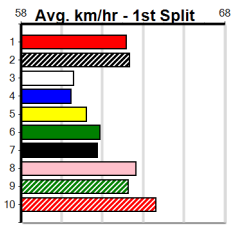

SWEET NETTY'S CATERING

Distance: 390m, Race Type: Tier 3 - Grade 7, Total Prizemoney: $1,530
1st: $1,000, 2nd: $320, 3rd: $160, 4th: $50

TUFF TOBY (3) showed some promise in his first prep and he is expected to fire fresh. SAM'S GIRL (1) regained some confidence last time and she will be in the firing line throughout. MAYBE SPAGHETTI (8) is never too far away

Watchdog Tips: **3** **1** **8** **7** **Bet:** **Win 3**