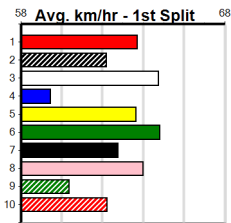

SPORTSBET WE LET THE DOGS OUT

Distance: 390m, Race Type: Grade 5 T3, Total Prizemoney: $1,530
1st: $1,000, 2nd: $320, 3rd: $160, 4th: $50

Watchdog Tips:

1

2

5

4

Bet:

Win 1

MR. FLASH (NSW)[5]

Solidly placed in his past three, hard to reel in

Table with columns: Form, Box, Weight, Dist, Track, Date, Time, BON, Margin, 1st/2nd (Time), PIR, Checked, Comment, W/R, Split 1, S/P, Grade. Includes horse details for MR. FLASH and FANTASTIC DAISY.

Winning Boxes table for MR. FLASH race, showing prize breakdown and starting positions.

CAPITAL GAIN [5]

Solid record here, gets the gun run, danger

Table with columns: Form, Box, Weight, Dist, Track, Date, Time, BON, Margin, 1st/2nd (Time), PIR, Checked, Comment, W/R, Split 1, S/P, Grade. Includes horse details for CAPITAL GAIN and MADAM BUTTERFLY.

Winning Boxes table for CAPITAL GAIN race, showing prize breakdown and starting positions.

YOU YANG YAALA [5]

Needs to lead, will push wide, prefer to watch

Table with columns: Form, Box, Weight, Dist, Track, Date, Time, BON, Margin, 1st/2nd (Time), PIR, Checked, Comment, W/R, Split 1, S/P, Grade. Includes horse details for YOU YANG YAALA and PANDORA'S PROOF.

Winning Boxes table for YOU YANG YAALA race, showing prize breakdown and starting positions.

ROXY EGGNOG [5]

In form, strong in the run home, place claims

Table with columns: Form, Box, Weight, Dist, Track, Date, Time, BON, Margin, 1st/2nd (Time), PIR, Checked, Comment, W/R, Split 1, S/P, Grade. Includes horse details for ROXY EGGNOG and FANTASTIC ROXY.

Winning Boxes table for ROXY EGGNOG race, showing prize breakdown and starting positions.

STYLE KEY (NSW)[5]

Resuming, can come out running, major player

Table with columns: Form, Box, Weight, Dist, Track, Date, Time, BON, Margin, 1st/2nd (Time), PIR, Checked, Comment, W/R, Split 1, S/P, Grade. Includes horse details for STYLE KEY and FRISKEY.

Winning Boxes table for STYLE KEY race, showing prize breakdown and starting positions.

LITTLE BREW [5]

Racing well but the draw is a worry, risky

Table with columns: Form, Box, Weight, Dist, Track, Date, Time, BON, Margin, 1st/2nd (Time), PIR, Checked, Comment, W/R, Split 1, S/P, Grade. Includes horse details for LITTLE BREW and MEPUNGA REMI.

Winning Boxes table for LITTLE BREW race, showing prize breakdown and starting positions.

ZIPPY WIESMAN [5]

*** SCRATCHED ***

Table with columns: Form, Box, Weight, Dist, Track, Date, Time, BON, Margin, 1st/2nd (Time), PIR, Checked, Comment, W/R, Split 1, S/P, Grade. Includes horse details for ZIPPY WIESMAN and ZIPPY DAPH.

Winning Boxes table for ZIPPY WIESMAN race, showing prize breakdown and starting positions.

INDY DELTA [5]

Better suited to a rails draw, prefer others

Table with columns: Form, Box, Weight, Dist, Track, Date, Time, BON, Margin, 1st/2nd (Time), PIR, Checked, Comment, W/R, Split 1, S/P, Grade. Includes horse details for INDY DELTA and AEROPLANE INDY.

Winning Boxes table for INDY DELTA race, showing prize breakdown and starting positions.

REALITY MASK [5] (7)

Lack of early speed is a worry, prefer to watch