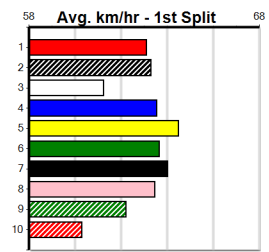

EUREKA CONCRETE

Distance: 450m, Race Type: Grade 5 T3, Total Prizemoney: $1,530

1st: $1,000, 2nd: $320, 3rd: $160, 4th: $50

FRANKLY FEVER (8) was never headed in his handy 25.82 win here and he looks very well graded again. REDEEMER RUSLIE (7) owns a handy 25.58 PB here and he can work into the mix mid race. TANTANGARA GIRL (5) just needs room early on.

Watchdog Tips:

8

7

5

4

Bet:

Win 8

Form Box	Wgt	Dist	Track	Date	Time	BON	Margin	1st/2nd (Time)	PIR	Checked	Comment	WR	Split 1	S/P	Grade

1

DROOPY'S BREW [5] Can miss the kick, will push wide, place best **$6.50**

BE Dog Oct-21 Sire: DROOPY'S MALDINI Dam: ONE STEP AHEAD Trainer: Craig Treherne (Lara)

Owner(s): J Beach

Winning Distances: < 300m (0) 300 - 399m (2) 400 - 499m (1) 500 - 599m (0) 600 - 699m (0) > 700m (0)

Winning Weights: 36.6(1) 37.0(1) 37.2(1)

7th (5) 36.4 400 GEL R5 23-Jan-24 23.43 22.51 14.00 ROXY CRUMPET (22.51) S/67 . . . . 8.69 $8.40 T3-5

6th (6) 36.5 390 WBL R7 29-Jan-24 23.01 22.10 9.00L MOTOR HEAD MAXIM (22.38) M/88 . . . . 9.35 $14.10 5

5th (2) 36.9 350 HVL R8 09-Feb-24 19.88 19.65 2.00L MYSTIC LOVE (19.74) M/7 . . . . 6.88 $11.00 T3-5

8th (7) 36.2 450 WBL R8 19-Feb-24 26.53 25.66 9.00L LAMONT BALE (25.90) M/667 . . . . 6.80 $11.30 5

3= (2) 35.9 390 WBL R11 01-Apr-24 23.10 22.07 6.00L KOUTAKI (22.71) M/76 . . . . 9.38 $3.40 5

5th (2) 35.7 390 BAL R12 08-Apr-24 22.76 22.25 3.5L MAYFAIR'S DREAM (22.52) S/77 . . . . W 8.84 $15.70 T3-5

6th (3) 35.5 450 WBL R8 15-Apr-24 26.43 25.47 14.00 ASTON OPHELIA (25.50) M/566 . . . . 6.77 $22.20 5

3rd (8) 36.0 425 BEN R5 08-Jun-24 24.84 24.27 3.25L LUCKY FERNANDO (24.62) M/753 . . . . 6.87 $5.00 5

Last 3 wins NOT included above

1st (8) 37.2 400 GEL R9 19-Sep-23 22.75 22.43 2.75L PICTOR SCION (22.94) S/11 . . . . 8.57 $3.80 M

1st (7) 37.0 350 HVL R6 13-Dec-23 19.58 19.19 0.25L STORM SENSATION (19.59) M/4 . . . . 6.75 $7.30 X67

1st (4) 36.6 350 HVL R7 05-Jan-24 19.82 19.49 0.75L PIRATE TAILS (19.87) S/7 . . . . W 6.84 $2.10 T3-RW

Box History

Bx	1st	2nd	3rd	4th	5th	6th	7th	8th
1								
2			1		2	1		
3							1	
4	1							
5			2		2	1	1	
6							1	
7	1	2						1
8	1	1	1		1			

Prize Best Starts Trk/Dts APM $5895.00 FSTD 22-3-3-4 0-0-0-0 1549