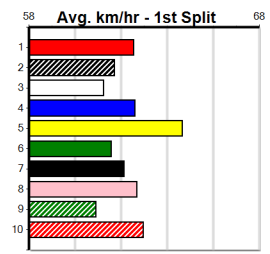

9

4:40PM

(VIC time)

Distance: 450m, **Race Type:** Tier 3 - Grade 7, **Total Prizemoney:** $1,530
1st: $1,000, **2nd:** $320, **3rd:** $160, **4th:** $50

CORNHILL RAVEN (1) has been placed in two of four here and she is drawn to make every post a winner. TORRENTIAL (4) showed improvement last time and is a danger again with a clean getaway. I'M CHEEKY (2) is an improving type and may be value

Watchdog Tips: 1 4 2 3 **Bet:** Win 1

CORNHILL RAVEN [7]
Far from disgraced last time, hard to hold out
$3.40
BK Bitch Nov-21
Owner(s): S Gibson
Sire: FERAL FRANKY Dam: MERCY MERCY
Trainer: Scott Gibson (Harcourt)
Winning Distances: < 300m (0) 300 - 399m (0) 400 - 499m (1) 500 - 599m (0) 600 - 699m (0) > 700m (0)
Winning Weights: 28.0(1)

Run	Time	Dist	Track	Date	Time	BON	Margin	1st/2nd (Time)	PIR	Checked	Comment	WR	Split 1	S/P	Grade
2nd (1)	28.3	390	BAL	R2	15-Jan-24	22.46	22.16	0.50L FRONT COVER (22.42)	Q/32	.	.	.	8.58	$3.00	T3-M
1st (3)	28.0	425	BEN	R1	03-Feb-24	24.27	23.98	1.00L ASTON WARRIOR (24.34)	Q/222	.	.	.	6.70	$32.00	M
2nd (8)	28.3	425	BEN	R1	26-Mar-24	24.36	23.91	2.50L BRAVADO (24.20)	M/222	.	.	.	6.71	$3.90	7
3rd (7)	28.4	390	BAL	R9	07-Apr-24	22.47	21.82	8.00L STARLIGHT MINI (21.91)	Q/33	.	.	.	8.52	$21.40	X67
8th (4)	28.2	425	BEN	R2	12-Apr-24	24.87	23.73	13.00 SUN IN CUBA (23.98)	M/477	.	.	.	6.71	$66.40	X67
6th (4)	28.8	450	BAL	R5	21-Apr-24	26.70	25.70	13.00 MAX PEARL (25.79)	Q/656	.	.	.	6.86	$11.60	X67
6th (6)	28.6	425	BEN	R2	28-Apr-24	25.05	23.58	16.00 MYRNIONG STORM (23.93)	M/676	.	.	.	6.64	$78.70	RW
3rd (4)	28.2	450	BAL	R9	09-Jun-24	25.91	25.55	5.00L SPELL ON YOU (25.57)	Q/232	.	.	.	6.67	$12.10	T3-7

Box History

Bx	1st	2nd	3rd	4th	5th	6th	7th	8th
1		2			1			
2								
3	1	1	2					
4			1			1		1
5								
6				2		1		
7		1						
8		1						

Prize Best $3270.00
Starts NBT
Trk/Dts 15-1-4-4
APM 4-0-0-2
1358

I'M CHEEKY [7]
Improving type, gets the gun run, can threaten
$8.00
WBD Bitch Nov-21
Owner(s): B Vernon
Sire: FERNANDO BALE Dam: ROTHWELL GAL
Trainer: Katrina Evans (Kyneton)
Winning Distances: < 300m (0) 300 - 399m (0) 400 - 499m (1) 500 - 599m (0) 600 - 699m (0) > 700m (0)
Winning Weights: 27.6(1)

Run	Time	Dist	Track	Date	Time	BON	Margin	1st/2nd (Time)	PIR	Checked	Comment	WR	Split 1	S/P	Grade
ST (-)	27	400	GEL	02-Apr-24	23.04			9.50L Trial Cleared	M/44	.	4of6	.	8.42	.	ST
3rd (1)	26.8	450	BAL	R2	15-Apr-24	26.26	25.49	1.75L YAMGATA BALE (26.14)	M/423	.	VO	.	6.77	$4.70	T3-M
4th (5)	27.3	525	MEP	R2	24-Apr-24	30.78	29.79	13.00 YAMANU BALE (29.92)	M/4344	.	.	.	5.29	$35.90	M
3rd (7)	27.2	525	MEP	R2	01-May-24	31.07	29.74	6.50L BOB DEEDS (30.63)	M/1344	.	.	.	5.22	$17.60	M
5th (6)	26.6	525	MEP	R3	08-May-24	31.05	29.86	7.00L PAW WHISTLER (30.58)	M/5655	.	.	.	5.44	$9.00	MH
1st (2)	27.6	450	BAL	R1	19-May-24	26.24	25.88	0.50L MISTY BLUE (26.27)	M/112	.	.	.	6.69	$4.90	T3-M
3rd (3)	27.6	450	SHP	R5	23-May-24	25.84	25.47	5.50L RESCHEDULE (25.47)	M/543	.	.	.	7.21	$15.90	T3-7
6th (4)	27.5	525	MEP	R3	29-May-24	30.67	29.92	7.00L PAW YASMIN (30.20)	M/7666	.	W	.	5.43	$28.60	X67H

Box History

Bx	1st	2nd	3rd	4th	5th	6th	7th	8th
1		1	1					
2	1							
3			1					
4						1		
5				1		1		
6	1						1	
7			1					
8								

Prize Best $2330.00
Starts NBT
Trk/Dts 26.24(2)-19/5/24
APM 10-1-2-3
2-1-0-1
1968