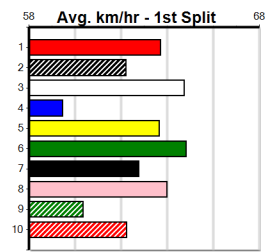

SPORTSBET WE LET THE DOGS OUT

Distance: 390m, Race Type: Grade 5 T3, Total Prizemoney: $1,530
1st: $1,000, 2nd: $320, 3rd: $160, 4th: $50

MR. FLASH (1) has been handily placed in his past three and he is drawn to lead from go to whoa.
CAPITAL GAIN (2) is racing with confidence and she will follow the red through early on. STYLE
KEY (5) can come out running.

Watchdog Tips: 1 2 5 4 **Bet:** Win 1

1 MR. FLASH (NSW)[5] Solidly placed in his past three, hard to reel in **$3.40**
BK Dog Nov-21 Sire: FLYING RICCIARDO Dam: FANTASTIC DAISY
Owner(s): D Pace Trainer: Paul Pace (Scarsdale)
Winning Distances: < 300m (0) 300 - 399m (1) 400 - 499m (3) 500 - 599m (0) 600 - 699m (0) > 700m (0)
Winning Weights: 32.4(1) 32.5(1) 32.9(1) 33.0(1)
5th (8) 33.9 425 BEN R12 26-Apr-24 24.38 23.85 7.00L ASPERITAS (23.92) M/555 . . . 6.64 $29.00 5
6th (1) 33.6 410 HOR R11 30-Apr-24 23.70 23.20 3.5L GRAY ELLIOT (23.46) M/55 . . . 10.56 $4.20 5
6th (8) 33.6 410 HOR R11 07-May-24 23.89 23.12 7.50L NAPIER BAILE (23.37) M/44 . . . 10.53 $5.00 5
4th (5) 33.5 425 BEN R10 11-May-24 24.64 24.05 7.00L KENTUCKY GUS (24.17) M/265 . . . 6.61 $5.60 5
4th (1) 33.5 400 GEL R11 28-May-24 22.98 22.41 0.75L JUST WANT PIZZA (22.93) Q/44 . . . 8.74 $5.30 T3-5
2nd (1) 33.5 390 BAL R11 02-Jun-24 22.55 22.08 7.00L BLACKPOOL BLADE (22.08) M/33 . . . 8.70 $3.00 T3-5
2nd (8) 33.5 400 GEL R11 04-Jun-24 22.83 22.69 2.00L GLORIOUS GLORY (22.69) S/32 . . . 8.63 $1.90 5
3rd (2) 33.5 400 GEL R12 11-Jun-24 23.06 22.65 5.50L MY BOY HARVEY (22.71) M/53 . . . SW . 8.92 $1.60 5
Last 3 wins NOT included above
1st (8) 32.5 401 RIC R4 12-Jul-23 22.92 22.84 2.75L ZIPPING CAREY (23.12) 321 . 321 6.77 $2.00 MF
1st (4) 32.9 350 GRA R3 07-Jan-24 20.17 19.82 0.50L TYPHOON TEX (20.20) 233 . 233 4.16 $2.30 5
1st (3) 33.0 400 MAT R10 15-Jan-24 22.67 22.31 2.00L MILLY CHANA (22.82) 321 . 321 5.42 $2.40 5
Box History
Bx 1st 2nd 3rd 4th 5th 6th 7th 8th
1 1 1 1 1 1 1 1
2 1 1 2 1 1 1 1
3 1 2 1 1 1 1 1
4 1 2 1 1 1 1 1
5 1 1 1 1 1 1 1
6 1 1 1 1 1 1 1
7 1 1 1 1 1 1 1
8 1 2 1 1 1 1 1
Prize Best $10260.00
Starts NBT
Trk/Dts 31-4-8-6
APM 1-0-1-0 4304