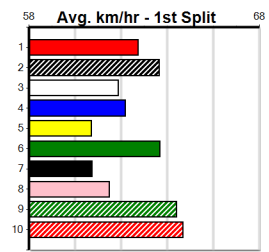

TUDOR ELECTRICAL

Distance: 450m, **Race Type:** Tier 3 - Grade 6, **Total Prizemoney:** $1,530
1st: $1,000, **2nd:** $320, **3rd:** $160, **4th:** $50

REV QUERIDA (7) can be very hard to follow but she is ideally drawn out wide and she can carve out serious time when in the clear. KAYE NIGHT (5) was never headed at Bendigo and he'll be in the firing line throughout. OUR ILLUSIONIST (10) has claims

Watchdog Tips:	7	5	10	8	Bet:	Win 7

Form Box	Wgt	Dist	Track	Date	Time	BON	Margin	1st/2nd (Time)	PIR	Checked	Comment	WR	Split 1	S/P	Grade

1	VELOX BALE (NSW)[6] ~~*** SCRATCHED ***~~ $99.00															
	FBD		Bitch		Feb-22		Sire: DROOPYS SYDNEY			Dam: WINNIE ALLEN			Trainer: Tammy Kennedy - harris (Deavon)			
	Owner(s): L Harris															
	Winning Distances: < 300m (0) 300 - 399m (0) 400 - 499m (2) 500 - 599m (0) 600 - 699m (0) > 700m (0)															
	Winning Weights: 26.2(1) 26.7(1)															
	1st (4) 26.2 435 SLE R1 05-May-24 25.00 24.32 1.25L BIG SOLOMONA (25.08) Q/331 . . . . 5.38 $25.70 M															
	1st (2) 26.7 460 WGL R7 09-May-24 26.58 26.35 0.25L ANOKE (26.59) M/222 . . . . 6.70 $3.60 X67															
	6th (4) 26.8 460 WGL R7 16-May-24 26.86 26.16 11.00 BRINDLE CHIC (26.16) M/446 . . . . 6.75 $3.90 T3-RW															
	5th (1) 27.0 460 WGL R7 23-May-24 26.64 26.11 7.00L SERGEANT POPE (26.15) Q/235 . . . . 6.60 $5.80 X67															
	3rd (7) 26.9 510 SLE R7 26-May-24 29.18 28.85 2.00L PEG (29.04) M/333 . . . . 9.32 $12.30 X67															

2	JAMS NIMBLE [6] Needs to lead, will cop pressure, place best $7.00															
	WBK		Bitch		Jan-22		Sire: NEED MY MONEYNOW			Dam: GRANDANA QUALI			Trainer: Nicole Lund (Longwarry)			
	Owner(s): J Bosnich															
	Winning Distances: < 300m (0) 300 - 399m (0) 400 - 499m (2) 500 - 599m (0) 600 - 699m (0) > 700m (0)															
	Winning Weights: 23.7(1) 23.8(1)															
	5th (7) 23.4 400 WGL R2 25-Apr-24 23.30 22.52 4.00L ARKA RIVER (23.03) M/32 . . . . 8.55 $8.70 M															
	1st (1) 23.7 400 WGL R2 02-May-24 23.09 22.84 2.25L MS. MANTRA ANNIE (23.24) M/11 . . . . 8.56 $2.20 T3-M															
	6th (5) 23.8 400 WGL R9 09-May-24 23.97 23.16 10.00 HOT HAILEY (23.28) S/66 . . . SW . 8.76 $15.20 T 7															
	5th (8) 23.8 395 TRA R9 15-May-24 22.77 22.19 5.50L ABSOLUTE HAZE (22.40) M/333 . . . . 3.92 $36.40 X67															
	1st (1) 23.8 460 WGL R9 23-May-24 26.59 26.11 0.75L CONVICT MODEL (26.63) S/111 . . . . 6.65 $4.00 T 7															

3	SILVER MACHINE [6] ~~*** SCRATCHED ***~~ $99.00															
	BE		Dog		Oct-21		Sire: TOMMY SHELBY			Dam: SNOOKY			Trainer: Jimmy Holt (Kyneton)			
	Owner(s): JimKat Racing (SYN), J Holt, K Evans															
	Winning Distances: < 300m (0) 300 - 399m (1) 400 - 499m (1) 500 - 599m (0) 600 - 699m (0) > 700m (0)															
	Winning Weights: 32.9(1) 33.3(1)															
	ST (-) 33.8 390 BAL 30-Dec-23 23.06 . . . . 7.00L Trial Not Cleared S/44 . . . 4of4 . . . 8.52 . . . ST															
	BM (-) 33.4 400 GEL 02-Apr-24 23.05 . . . . 0.01L Trial Cleared M . . . 1of1 . . . . BMT															
	3rd (6) 33.4 400 GEL R3 09-Apr-24 23.24 22.46 4.75L KEN MASTERS (22.92) S/33 . . . . 8.61 $7.30 X67H															
	8th (1) 32.8 450 BAL R5 04-May-24 26.66 25.21 14.00 WHATEVER WILLOW (25.72) M/488 . . . . 6.81 $6.50 T 7															
	6th (5) 33.2 400 GEL R4 14-May-24 23.80 22.84 11.00 GLORIA'S ENTITY (23.04) M/56 . . . . 8.72 $21.30 T 7