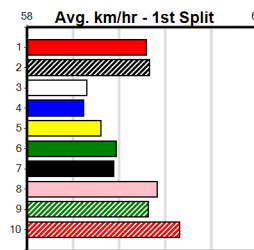

Ballarat
10
4:55PM
(VIC time)

SWEET NETTY'S CATERING

Distance: 390m, Race Type: Tier 3 - Grade 7, Total Prizemoney: $1,530
1st: $1,000, 2nd: $320, 3rd: $160, 4th: $50

TUFF TOBY (3) showed some promise in his first prep and he is expected to fire fresh. SAM'S GIRL (1) regained some confidence last time and she will be in the firing line throughout. MAYBE SPAGHETTI (8) is never too far away

Watchdog Tips: **3** **1** **8** **7** **Bet:** **Win 3**

Form Box	Wgt	Dist	Track	Date	Time	BON	Margin	1st/2nd (Time)	PIR	Checked	Comment	WR	Split 1	S/P	Grade		
1	SAM'S GIRL [7] Regained confidence last time, well drawn, danger $3.60																
	WF Bitch		Nov-21		Sire: FERNANDO BALE		Dam: SIXTEEN PEGS		Trainer: Peter Fulton (Ecklin South)								
	Owner(s): S Negrello																
	Winning Distances: < 300m (0) 300 - 399m (0) 400 - 499m (1) 500 - 599m (0) 600 - 699m (0) > 700m (0)																
	Winning Weights: 26.7(1)																
	1st	(8)	26.7	410	HOR	R1	30-Apr-24	24.09	23.20	1.25L	PATRIOT BRADLEY (24.16)	Q/21	.	SW	.	10.49	$13.10 M
	6th	(8)	26.8	390	WBL	R3	06-May-24	23.12	22.36	2.75L	NARINGAL SALLY (22.94)	M/35	.	.	.	8.72	$8.10 X67
	6th	(1)	26.8	410	HOR	R3	14-May-24	24.20	23.14	11.00	BELLA SUPREME (23.49)	Q/85	.	.	.	10.99	$28.90 7
	5th	(1)	26.7	390	BAL	R10	19-May-24	23.43	22.47	9.50L	PELICAN FLYER (22.80)	M/75	.	.	.	8.81	$18.10 T3-7
	6th	(5)	26.5	390	WBL	R2	23-May-24	23.52	22.06	12.00	NARINGAL MATE (22.74)	Q/15	.	VO	.	8.75	$51.20 7
6th	(3)	26.3	390	WBL	R3	27-May-24	22.78	22.17	9.00L	WESTERN BALE (22.17)	M/77	.	.	W	9.02	$47.20 7	
5th	(7)	26.3	390	BAL	R9	02-Jun-24	22.99	22.08	6.00L	MIGHTY MONARCH (22.60)	M/53	.	.	.	8.77	$27.80 T3-7	
2nd	(2)	25.9	390	WBL	R3	10-Jun-24	22.65	22.18	0.75L	SAINT JAYDEN (22.61)	Q/11	.	.	.	8.73	$16.70 7	
Last 3 wins NOT included above																	
Prize Best Starts Trk/Dts APM																	

Form Box	Wgt	Dist	Track	Date	Time	BON	Margin	1st/2nd (Time)	PIR	Checked	Comment	WR	Split 1	S/P	Grade		
2	HALF MAC [7] Steady maiden winner, rises in class, tested $21.00																
	BE Dog		Mar-22		Sire: SHIMA SHINE		Dam: SUGAR SPICE		Trainer: Darryl Fullerton (Long Gully)								
	Owner(s): GLENORE (SYN), G Fullerton, N Fullerton, K Fullerton, D Fullerton, D Reid, D Reid, J Somerville,																
	Winning Distances: < 300m (0) 300 - 399m (1) 400 - 499m (0) 500 - 599m (0) 600 - 699m (0) > 700m (0)																
	Winning Weights: 30.4(1)																
	6th	(1)	30.0	390	SHP	R1	15-Apr-24	23.22	21.75	9.50L	BONE SHAKER (22.58)	M/66	.	.	W	8.87	$13.40 M
	4th	(6)	30.4	390	SHP	R3	29-Apr-24	22.84	21.97	7.00L	KRAKEN ROLL (22.37)	M/33	.	.	.	8.77	$15.80 M
	1st	(4)	30.4	390	SHP	R2	16-May-24	22.90	22.11	0.75L	RAGING ELSA (22.95)	M/11	.	.	.	8.72	$7.80 M
	Last 3 wins NOT included above																
	Prize Best Starts Trk/Dts APM																

Form Box	Wgt	Dist	Track	Date	Time	BON	Margin	1st/2nd (Time)	PIR	Checked	Comment	WR	Split 1	S/P	Grade		
3	TUFF TOBY [7] Resuming, showed promise last prep, should fire $4.20																
	BK Dog		Jul-22		Sire: FERAL FRANKY		Dam: MISS ROXY		Trainer: Dallan Klemke (Lara)								
	Owner(s): P Arnott																
	Winning Distances: < 300m (0) 300 - 399m (0) 400 - 499m (1) 500 - 599m (0) 600 - 699m (0) > 700m (0)																
	Winning Weights: 36.5(1)																
	7th	(3)	36.7	390	BAL	R1	13-Mar-24	24.23	22.09	25.00	CAR WASH CHAOS (22.54)	M/67	.	.	SW	8.90	$21.00 M
	4th	(1)	37.0	390	BAL	R1	14-Apr-24	23.60	22.49	6.00L	HERE HUGO (23.19)	S/73	.	.	.	8.87	$7.50 M
	6th	(6)	37.0	390	BAL	R1	22-Apr-24	23.31	22.24	8.50L	MAJESTIC GEORGE (22.72)	S/87	.	.	.	9.05	$13.10 T3-M
	1st	(4)	36.5	400	GEL	R2	30-Apr-24	22.95	22.73	6.50L	ASTON NAXXAR (23.40)	M/11	.	.	.	8.59	$6.90 M
	Last 3 wins NOT included above																
Prize Best Starts Trk/Dts APM