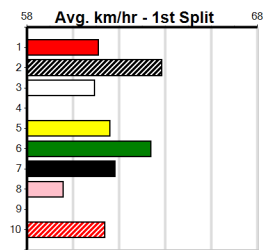

SPORTSBET EVERY DOG HAS ITS DAY

Distance: 390m, Race Type: Tier 3 - Maiden, Total Prizemoney: $1,530
1st: $1,000, 2nd: $320, 3rd: $160, 4th: $50

SAILAWAY GIN (2) showed improvement when placed last time and she can go one better this time around. BRILEY RIOT (1) was far from disgraced last time and he will get plenty of cover early on. BLONDE MUSTANG (3) can show some improvement.

Watchdog Tips: 2 1 3 5 **Bet:** Win 2

Form Box	Wgt	Dist	Track	Date	Time	BON	Margin	1st/2nd (Time)	PIR	Checked	Comment	WR	Split 1	S/P	Grade	
1	BRILEY RIOT [M] $3.60															
	BD Bitch Apr-22 Sire: PAT C SABBATH Dam: LA BELLA RIOT Trainer: Colin Bermingham (Mount Mercer)															
	Owner(s): S Camden-bermingham															
	Winning Distances: < 300m (0) 300 - 399m (1) 400 - 499m (0) 500 - 599m (0) 600 - 699m (0) > 700m (0)															
	Winning Weights: 26.5(1)															
	2nd (7) 26.4 390 BAL R1 13-Mar-24 22.82 22.09 4.25L CAR WASH CHAOS (22.54) M/33 8.71 $5.90 M															
	4th (6) 26.0 400 GEL R2 22-Mar-24 23.38 22.53 6.00L ON SONG ICE (22.96) M/13 8.62 $5.20 M															
	5th (3) 25.7 390 BAL R1 01-Apr-24 23.01 22.14 6.50L PELICAN FLYER (22.58) M/55 8.85 $2.20 T3-M															
	5th (5) 25.0 400 GEL R3 16-Apr-24 23.42 22.64 7.00L BLACKPOOL RANGER M/55 8.87 $3.60 M															
	5th (5) 25.6 390 BAL R2 19-May-24 23.05 22.47 4.00L MUCK AROUND (22.78) M/73 8.91 $3.80 T3-M															
2	SAILAWAY GIN [M] $2.80															
	BK Bitch Aug-22 Sire: ASTON DEE BEE Dam: SAILAWAY JACKIE Trainer: Colin Brennan (Napoleons)															
	Owner(s): C Brennan															
	Winning Distances: < 300m (0) 300 - 399m (0) 400 - 499m (0) 500 - 599m (0) 600 - 699m (0) > 700m (0)															
	Winning Weights:															
	5th (4) 27.4 390 WBL R1 30-May-24 22.80 21.92 9.50L VILMA BALE (22.15) M/24 9.04 $6.60 M															
	2nd (3) 27.4 390 BAL R1 12-Jun-24 22.64 22.07 2.50L FLYING PETAL (22.48) M/14 8.43 $16.60 M															
	2nd (2) 27.6 390 BAL R1 16-Jun-24 22.56 22.55 0.25L BRILEY RIOT (22.55) Q/12 8.31 $2.10 T3-M															
	Last 3 wins NOT included above															
	Prize Best $915.00															
3	BLONDE MUSTANG [M] $7.50															
	LTF Bitch Dec-21 Sire: ALLEN DEED Dam: BLACK MUSTANG Trainer: Bernie Ender (St Albans)															
	Owner(s): L Condon															
	Winning Distances: < 300m (0) 300 - 399m (0) 400 - 499m (0) 500 - 599m (0) 600 - 699m (0) > 700m (0)															
	Winning Weights:															
	6th (3) 25.6 300 HVL R1 10-Mar-24 17.44 16.33 4.00L NOVEMBER RAIN (17.17) M/1 4.02 $64.50 M															
	4th (6) 25.5 390 BAL R1 03-Apr-24 23.14 21.97 10.00 PARIS BALE (22.46) M/57 8.83 $26.00 M															
	4th (7) 25.6 450 BAL R3 08-Apr-24 26.24 25.44 12.00 REIKO WALTER (25.44) M/332 SW 6.75 $17.40 T3-M															
	ST (-) 25.7 390 BAL 02-Jun-24 22.73 0.50L Trial Cleared M/22 2of4 8.66 ST															
	3rd (3) 25.7 390 BAL R1 16-Jun-24 22.78 22.55 3.5L BRILEY RIOT (22.55) M/33 8.59 $26.00 T3-M															
4	TOE HOLD [M] $21.00															
	BK Bitch Aug-22 Sire: FLYING RICCIARDO Dam: MISS MORRISSET Trainer: Briana Robertson -leech (Smeato)															
	Owner(s): STUDEN (SYN), D Fraser, S Fraser															
	Winning Distances: < 300m (0) 300 - 399m (0) 400 - 499m (0) 500 - 599m (0) 600 - 699m (0) > 700m (0)															
	Winning Weights:															
	7th (7) 26.3 425 BEN R2 24-May-24 25.14 23.90 9.00L SILENT BEAST (24.53) M/567 6.93 $6.00 M															
	8th (5) 26.8 390 BAL R1 31-May-24 23.69 21.79 14.00 STRAIGHT SPEED (22.75) M/78 8.94 $72.80 M															
	7th (4) 25.9 390 BAL R1 16-Jun-24 23.83 22.55 19.00 BRILEY RIOT (22.55) M/88 8.93 $56.30 T3-M															
	Last 3 wins NOT included above															
	Prize Best $0.00															
5	BE FRANK [M] $12.00															
	BK Dog Apr-22 Sire: FERAL FRANKY Dam: WONDER MISS Trainer: David Shovan (Powlett Planes)															
	Owner(s): D Shovan															
	Winning Distances: < 300m (0) 300 - 399m (0) 400 - 499m (0) 500 - 599m (0) 600 - 699m (0) > 700m (0)															
	Winning Weights:															
	4th (4) 31.9 300 HVL R3 13-Dec-23 17.25 16.63 4.75L BERRY BLUE EVIE (16.92) M/3 4.01 $11.70 M