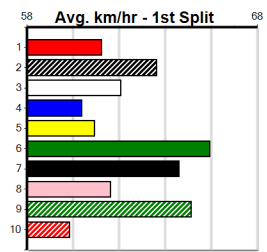

SOUTHERN SHEETMETAL

Distance: 390m, Race Type: Grade 5 T3, Total Prizemoney: $1,530
1st: $1,000, 2nd: $320, 3rd: $160, 4th: $50

MORAINE MIA (3) has a good record here and she is expected to fire fresh. LOVE A BOURBSKI (2) returned to form at Bendigo and he will be in the firing line from the outset. LALA NOEL (4) will be strong in the run home.

Watchdog Tips: 3 2 4 6 Bet: Box Quinella 2,3,4 ($10 for 333.33%)

KAYLEE ONYX [5] Resuming, capable when fit, place claims $7.50
Owner(s): A Mcdonald
Sire: ZAMBORA BROCKIE Dam: TYCHE ONYX
Trainer: John Higgins (Napoleon)
Winning Distances: < 300m (0) 300 - 399m (4) 400 - 499m (0) 500 - 599m (0) 600 - 699m (0) > 700m (0)
Winning Weights: 26.9(1) 27.1(1) 27.3(1) 27.4(1)
3rd (7) 27.5 390 BAL R12 02-Oct-23 22.66 22.14 4.50L COMPTON BALE (22.36) S/33 . . . . 8.75 $11.10 T3-5
5th (8) 27.3 390 BAL R12 18-Oct-23 22.75 22.00 8.00L ARANDT'S GIRL (22.22) S/67 . . . . 8.76 $50.00 5
5th (6) 27.4 390 BAL R5 13-Nov-23 22.90 22.31 3.00L RAPIDFIRE FOREST (22.69) M/14 . . . . 8.52 $24.10 T3-5
1st (6) 27.4 390 BAL R4 27-Nov-23 22.45 21.99 1.75L SHOW PRINCESS (22.56) M/11 . . . . 8.54 $7.80 T3-5
5th (2) 27.6 390 BAL R12 27-Dec-23 22.54 21.92 5.50L SNAP SECOND (22.18) M/46 . . . . 8.52 $30.20 5NP
4th (7) 27.6 450 BAL R8 08-Jan-24 26.36 25.65 8.00L TAME THE BEAST (25.81) Q/358 . . . . 6.68 $16.00 T3-5
8th (2) 27.6 390 BAL R4 15-Apr-24 23.52 22.28 16.00 BIG CONE TONE (22.45) M/88 . . . V7 . . 8.78 $54.00 T3-5
8th (8) 27.6 390 BAL R12 04-May-24 23.17 22.27 13.00 KENTUCKY GUS (22.27) S/68 . . . . 8.74 $39.70 5
Last 3 wins NOT included above
1st (1) 27.1 390 BAL R9 25-Apr-22 22.47 22.04 0.75L MORAINE JADE (22.52) M/32 . . . . 8.69 $5.30 M
1st (5) 26.9 390 BAL R4 27-Jun-22 23.13 22.36 0.25L LEGGERO (23.15) M/32 . . . SW . 8.74 $2.20 T3-7
1st (3) 27.3 390 BAL R10 17-Jul-23 22.62 22.30 2.50L SAM'S BOY (22.78) M/11 . . . SW . 8.71 $38.00 T3-RW

LOVE A BOURBSKI (NSW)[5] Returned to form at Bendigo, main danger $3.60
Owner(s): Lyne Davidson (SYN), J Lyne, R Davidson
Sire: BARCIA BALE Dam: SUNSET BOURBSKI
Trainer: Donna Knight (Talbot)
Winning Distances: < 300m (0) 300 - 399m (1) 400 - 499m (3) 500 - 599m (0) 600 - 699m (0) > 700m (0)
Winning Weights: 30.7(1) 31.0(2) 31.1(1)
8th (2) 30.3 400 GEL R12 09-Feb-24 23.55 22.48 6.50L DARK MODE (23.11) M/78 . . . . 8.70 $10.20 5
8th (3) 30.1 390 BAL R4 26-Feb-24 23.31 22.16 13.00 WHIRLWIND FIRE (22.42) M/27 . . . V14 . 8.49 $2.90 T3-5
7th (5) 30.4 390 BAL R5 11-Mar-24 23.08 22.26 8.50L CRACKERJACK BERN M/57 . . . . 8.87 $4.20 T3-5
4th (3) 30.0 400 GEL R12 26-Mar-24 23.30 22.68 2.25L SACRIFICIAL (23.16) M/12 . . . . 8.41 $2.50 5
7th (2) 29.9 390 BAL R11 01-Apr-24 23.23 22.14 11.00 AMY JAY (22.51) M/37 . . . W . 8.76 $4.60 T3-5
7th (2) 29.5 390 BAL R12 21-Apr-24 23.28 22.23 11.00 ASTON SINATRA (22.57) Q/57 . . . VO . 8.66 $7.50 5
4th (7) 31.0 390 BAL R12 09-Jun-24 23.11 22.34 7.50L ROXY EGGNOG (22.61) M/48 . . . . 8.59 $6.00 T3-5
1st (4) 31.0 425 BEN R12 12-Jun-24 24.48 23.95 1.75L SUNSHINE GOLD (24.59) M/111 . . . . 6.64 $2.60 5
Last 3 wins NOT included above
1st (5) 31.1 400 GEL R2 01-Nov-23 22.97 22.49 1.00L VERONICA LODGE (23.03) M/11 . . . . 8.44 $1.60 M
1st (1) 31.0 390 BAL R2 04-Dec-23 22.36 22.27 1.25L SHAKA GOES BANG (22.44) Q/11 . . . . 8.40 $2.30 T3-7
1st (1) 30.7 400 GEL R10 30-Jan-24 22.85 22.70 1.75L MIGHTY WISH (22.96) M/11 . . . . 8.40 $1.70 T3-6