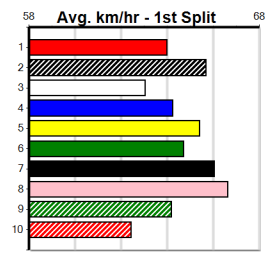

TOWN & COUNTRY LINE MARKING

Distance: 390m, Race Type: Grade 5 T3, Total Prizemoney: $1,530
1st: $1,000, 2nd: $320, 3rd: $160, 4th: $50

REGAL RHODE (8) is better than his past two runs and he has the speed to cross and lead throughout. NANDO COMMANDO (5) is better than his past few runs and he can come out running at times. ASTON INDY (7) won't be too far away

Watchdog Tips: 8 5 7 1 **Bet:** Win 8

1

BLACKJACK TIGER (NSW)[5] **Solid record here, gets the gun run, keep safe** **$6.00**
BK Dog May-20 **Sire: ASTON DEE BEE** **Dam: TRIANNA** **Trainer: Christian Roberts (Terang)**
Owner(s): M Roberts
Winning Distances: < 300m (0) 300 - 399m (8) 400 - 499m (7) 500 - 599m (0) 600 - 699m (0) > 700m (0)
Winning Weights: 31.1(1) 31.3(2) 31.4(2) 31.5(1) 31.7(1) 31.9(3) 32.0(1) 32.1(1) 32.2(2) 32.3(1)

Box	1st	2nd	3rd	4th	5th	6th	7th	8th
1	1	5	1	1	4			
2	2	1	3	3	2	2		
3		2			3	2	1	
4	2	2	2	3	2		1	
5	1	2	2	1	3	1	2	
6	3	1			2	2	1	
7	2		2	2	2		2	
8	4	2	1		3	1	1	

Prize Best Starts Trk/Dts APM: $2437.50, 22.22(6)-3/3/23, 90-15-13-13, 9-2-3-0, 3314

2

DIMORA ASHLEY (SA)[5] **Good early burn, will get tired, place best** **$8.00**
BK Bitch Feb-20 **Sire: ASTON DEE BEE** **Dam: DIMORA FLASH** **Trainer: Raymond Brewer (Camperdown)**
Owner(s): K Bouchier
Winning Distances: < 300m (0) 300 - 399m (3) 400 - 499m (1) 500 - 599m (0) 600 - 699m (0) > 700m (0)
Winning Weights: 27.2(1) 27.3(1) 27.5(2)

Box	1st	2nd	3rd	4th	5th	6th	7th	8th
1	1	2	2	2		1		
2	1		1	1				1 2
3					1 2			
4	1	1				2		1
5				1				2
6	1	1	2					
7			2	1	1	1	1	
8		1				3	1	

Prize Best Starts Trk/Dts APM: $7320.00, 22.32(6)-13/3/23, 40-4-5-5, 8-1-1-0, 1893

3

AYIA THE SLAYER [5] **Hit or miss early, may get crowded, tough ask** **$12.00**
DKBD Bitch Dec-21 **Sire: HARD STYLE RICO** **Dam: AYIA SOPHIA** **Trainer: Jeff Gorgioski (Stanhope)**
Owner(s): J Gorgioski
Winning Distances: < 300m (0) 300 - 399m (2) 400 - 499m (1) 500 - 599m (0) 600 - 699m (0) > 700m (0)
Winning Weights: 31.3(1) 31.5(1) 32.4(1)

Box	1st	2nd	3rd	4th	5th	6th	7th	8th
1	2	1				1		1
2								
3								
4		1						
5				1				1
6					1		1	
7	1						1	
8				1 3				

Prize Best Starts Trk/Dts APM: $5365.00, 22.89(1)-4/5/24, 16-3-2-1, 1-1-0-0, 3928

4

SON OF BROCK [5] **Gutsy win last time, this is harder, next time** **$10.00**
BD Dog Jan-20 **Sire: ZAMBORA BROCKIE** **Dam: KUNG FU HUSTLE** **Trainer: Alfred Debattista (Sedgwick)**
Owner(s): A Debattista
Winning Distances: < 300m (0) 300 - 399m (1) 400 - 499m (5) 500 - 599m (0) 600 - 699m (0) > 700m (0)
Winning Weights: 32.2(1) 32.3(2) 32.4(1) 32.8(1) 33.1(1)

Box	1st	2nd	3rd	4th	5th	6th	7th	8th
1	1	1	1	1	1		1	
2		1		2		1	3	
3	1		1	1			1	1
4		5	1	3	1	1		
5	1	4	1	1	2			
6	1	1	1	1	1		2	1
7	2	2	2	1	2		2	2
8		2			1			1

Prize Best Starts Trk/Dts APM: $15810.00, NBT, 59-6-16-4, 3-0-0-1, 2451

5

NANDO COMMANDO [5] **Better than form, has early speed, main danger** **$6.00**
WBD Dog Nov-21 **Sire: FERNANDO BALE** **Dam: SIXTEEN PEGS** **Trainer: Peter Fulton (Ecklin South)**
Owner(s): B Fulton
Winning Distances: < 300m (0) 300 - 399m (4) 400 - 499m (1) 500 - 599m (0) 600 - 699m (0) > 700m (0)
Winning Weights: 28.2(1) 28.4(1) 28.6(1) 28.9(2)

Box	1st	2nd	3rd	4th	5th	6th	7th	8th
1	1	2	3				1	
2		1	2					1
3	1			1	2			
4	2		1	1	2	2		
5		2	1	1	1		1	
6	1	1			2		1	1
7			1	1	1	1	1	
8			1	1	1	1		2

Prize Best Starts Trk/Dts APM: $12650.00, 22.20(4)-11/1/23, 44-5-6-9, 8-1-2-0, 4614