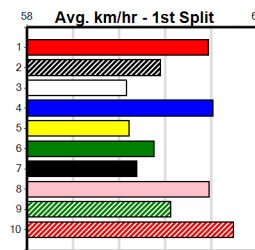

PAUA OF BUDDY AT STUD

Distance: 450m, Race Type: Grade 5 T3, Total Prizemoney: $1,530
1st: $1,000, 2nd: $320, 3rd: $160, 4th: $50

PROPERTY MOGUL (8) has the speed to cross and lead and she is hard to get past when on the arm. ARCHIE MCIVOR (5) caught the eye last time and he just needs an ounce of luck early on. SOLITARY FLAME (4) should be prominent throughout.

Watchdog Tips: 8 5 4 3 **Bet:** Win 8

Form Box	Wgt	Dist	Track	Date	Time	BON	Margin	1st/2nd (Time)	PIR	Checked	Comment	WR	Split 1	S/P	Grade

1

LUNA BEAUTY [5] **$8.00**
BK Bitch Dec-21 **Sire: ALLEN DEED** **Dam: BLACK MUSTANG**
Owner(s): J Porter **Trainer: David Pryse (Benloch)**
Winning Distances: < 300m (0) 300 - 399m (1) 400 - 499m (2) 500 - 599m (0) 600 - 699m (0) > 700m (0)
Winning Weights: 27.2(1) 27.8(1) 27.9(1)
4th (4) 27.6 350 HVL R7 11-Jan-24 19.91 19.73 2.75L LITTLE RUSH (19.73) Q/2 . . . . 6.71 $4.20 7
7th (3) 28.0 400 GEL R9 16-Jan-24 23.17 22.30 10.00 SHERICKA (22.50) M/67 . . . . 8.74 $56.50 7
4th (7) 27.9 300 HVL R3 19-Jan-24 17.25 16.85 3.75L GET A GRIP (17.01) M/8 . . . . 4.08 $25.50 T3-7
3rd (5) 28.0 350 HVL R4 10-May-24 20.03 19.66 1.75L CLOSED DOOR (19.91) M/6 . . . . 6.83 $9.90 T3-7
1st (5) 27.9 350 HVL R9 17-May-24 19.85 19.45 1.25L BALDO (19.92) Q/1 . . . . 6.67 $3.20 T3-7
2nd (8) 27.8 350 HVL R5 24-May-24 19.87 19.42 0.10L CALM THE STORM (19.87) Q/1 . . . . 6.65 $9.30 T3-RW
1st (1) 27.8 425 BEN R9 29-May-24 24.33 24.04 0.25L ALWAYS MIA (24.34) M/211 . . . . 6.68 $6.50 T3-6
4th (8) 27.7 450 SHP R8 06-Jun-24 26.02 25.52 7.50L KRAKEN DEMON (25.52) S/533 . . . . 6.77 $14.50 T3-5

Last 3 wins NOT included above

1st (5) 27.2 460 GEL R4 09-Dec-23 26.51 26.02 3.25L GROOVEBIRD (26.73) Q/111 . . . SW . 6.66 $35.60 M

Box History

Bx	1st	2nd	3rd	4th	5th	6th	7th	8th
1	1				1			
2								
3				1				1
4		1		1		1		
5	2		1					1
6			1	1		1		1
7		1	2					
8		3	1	1				

Prize Best Starts Trk/Dts APM

Prize Best	$6465.00
Starts	FSH 23-3-5-3
Trk/Dts	0-0-0-0
APM	3363

2

SIR VALENTINO [5] **$10.00**
RF Dog Apr-21 **Sire: ORSON ALLEN** **Dam: COME ON CHARLIZE**
Owner(s): C Guillou **Trainer: Charlie Guillou (Bet Bet)**
Winning Distances: < 300m (0) 300 - 399m (0) 400 - 499m (2) 500 - 599m (3) 600 - 699m (0) > 700m (0)
Winning Weights: 32.3(2) 32.4(1) 32.8(2)
7th (2) 32.2 450 BAL R7 15-Nov-23 26.10 25.22 13.00 SHIMA STELLA (25.22) M/557 . . . W 6.67 $7.00 5
3rd (8) 32.6 450 BAL R7 20-Dec-23 26.02 25.04 4.75L CLARETOWN ANN (25.69) M/767 . . . W 6.76 $40.60 5
1st (5) 32.8 500 BEN R7 29-Dec-23 27.98 27.91 4.50L CLARETOWN RYAN (28.28) M/311 . . . SW 6.56 $20.00 5
6th (2) 32.5 545 BAL R8 03-Jan-24 31.44 30.70 11.00 SMOOTH PLANE (30.70) M/6666 . . . . 7.05 $30.90 X45
4th (1) 32.7 500 BEN R8 26-Jan-24 28.33 27.91 6.00L BOOMBURST (27.91) M/444 . . . . 6.68 $7.10 X45
4th (2) 32.9 525 MEP R6 07-Feb-24 30.73 30.10 6.00L SAILPLANE (30.33) S/6555 . . . . 5.30 $8.10 5
6th (4) 32.6 500 BEN R8 16-Mar-24 28.60 27.83 11.00 LORNETT EXPRESS (27.83) S/555 . . . . 6.88 $11.90 X45
8th (5) 31.7 450 BAL R7 24-Apr-24 26.04 25.24 7.50L BAY TUDOR (25.51) M/778 . . . . 6.89 $20.70 5

Last 3 wins NOT included above

1st (5) 32.3 500 BEN R5 14-Jun-23 28.57 28.47 1.25L ASTON ARIELLE (28.65) M/432 . . . . 6.90 $1.40 7
1st (1) 32.8 450 BAL R5 05-Aug-23 25.55 25.55 2.75L QUEST FOR CHAOS (25.73) Q/111 . . . . 6.67 $1.80 X67
1st (7) 32.4 450 BAL R8 16-Oct-23 26.03 25.99 0.025 CREDITOR (26.03) S/831 . . . . 6.83 $3.00 T3-5

Box History

Bx	1st	2nd	3rd	4th	5th	6th	7th	8th
1	2		1	1		1		
2		1	1	3		1	1	1
3			1	1	1	2		
4		3				1		
5	2				1	1		1
6					1			
7	1	1		1				
8			1	1		1		

Prize Best Starts Trk/Dts APM

Prize Best	$12700.00
Starts	25.55(1)-5/8/23
Trk/Dts	33-5-5-3
APM	10-2-1-3
	2114