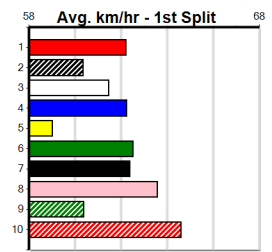

SJC CONCRETING

Distance: 450m, **Race Type:** Tier 3 - Maiden, **Total Prizemoney:** $1,530
1st: $1,000, 2nd: $320, 3rd: $160, 4th: $50

REIKO VENUS (1) has shown improvement in her past three and she won't get a better chance to score. HARD ROTOR (4) was impressive two runs back and she can work into the mix mid race. SPEEDY RICCARDO (3) won't be too far away.

Watchdog Tips: **1** **4** **3** **7** **Bet:** Win 1

Form Box	Wgt	Dist	Track	Date	Time	BON	Margin	1st/2nd (Time)	PIR	Checked	Comment	WR	Split 1	S/P	Grade

REIKO VENUS [M] **Handy efforts in her past three, hard to hold out** **$2.20**
BK **Bitch** **Mar-22** **Sire: ORSON ALLEN** **Dam: STAR REIKO** **Trainer: Colin Brennan (Napoleons)**
Owner(s): Reiko (SYN), A Fry, J Fry
Winning Distances: < 300m (0) 300 - 399m (0) 400 - 499m (0) 500 - 599m (0) 600 - 699m (0) > 700m (0)
Winning Weights:
8th (1) 27.3 410 HOR R1 27-Mar-24 24.72 22.70 23.00 BALA ACE (23.13) M/56 . . . . 10.77 $72.40 M
5th (5) 27.1 450 BAL R3 08-Apr-24 26.26 25.44 12.00 REIKO WALTER (25.44) M/444 . . . . 6.90 $15.40 T3-M
5th (1) 27.3 450 BAL R3 22-Apr-24 26.12 25.46 3.00L LYON BALE (25.91) M/333 . . . . 6.85 $16.20 T3-M
4th (6) 27.2 450 BAL R2 29-Apr-24 26.23 25.50 7.00L QILIN BALE (25.74) M/654 . . . . 6.96 $23.40 T3-M
3rd (3) 27.0 450 BAL R1 19-May-24 26.27 25.88 0.50L I'M CHEEKY (26.24) Q/221 . . . . 6.73 $8.10 T3-M
3rd (7) 27.4 450 BAL R1 27-May-24 25.80 25.38 2.25L OAKLYN BALE (25.65) Q/333 . . . . 6.86 $12.60 M
2nd (3) 27.4 450 BAL R2 02-Jun-24 26.02 25.44 0.50L TORRENTIAL (25.98) M/323 . . . . 6.73 $3.10 T3-M
2nd (1) 27.6 450 BAL R3 16-Jun-24 26.16 26.15 0.25L HARD ROTOR (26.15) M/111 . . . . 6.70 $1.70 T3-M
Last 3 wins NOT included above

Box History

Bx	1st	2nd	3rd	4th	5th	6th	7th	8th
1								
2	1							
3		1	1					
4								
5					1			
6				1		1		
7			1					
8								

Prize Best $690.00 NBT
Starts 9-0-2-2
Trk/Dts 7-0-2-2
APM 680

MY GIRL NAHLAH [M] **Down on confidence, can miss the kick, tested** **$16.00**
LTF **Bitch** **May-22** **Sire: FERAL FRANKY** **Dam: MCIVOR VERNA** **Trainer: Julie Priest (Junortoun)**
Owner(s): B Priest
Winning Distances: < 300m (0) 300 - 399m (0) 400 - 499m (0) 500 - 599m (0) 600 - 699m (0) > 700m (0)
Winning Weights:
7th (7) 26.1 425 BEN R1 08-May-24 25.12 23.97 8.50L BLUE RISE (24.54) S/887 . . . . 7.11 $24.40 T3-M
3rd (6) 26.2 425 BEN R1 15-May-24 24.93 24.04 6.50L PERFECT LIAM (24.48) M/553 . . . . 6.95 $30.70 T3-M
6th (1) 26.4 390 BAL R3 19-May-24 23.53 22.47 13.00 FAST LEGS (22.66) M/87 . . . . 9.19 $8.00 T3-M
4th (2) 26.7 425 BEN R2 24-May-24 24.90 23.90 5.50L SILENT BEAST (24.53) M/676 . . . . 6.93 $22.80 M
7th (1) 26.8 425 BEN R1 29-May-24 25.19 24.04 9.00L HAVANA BLUEBIRD (24.57) M/675 . . . . 6.91 $13.20 T3-M
6th (4) 26.7 500 BEN R3 08-Jun-24 29.38 28.58 2.75L RUNNING BLIND (29.19) M/655 . . . . 6.96 $24.10 M
5th (1) 26.7 500 BEN R2 12-Jun-24 29.01 28.36 9.00L JALAPENO GEM (28.41) M/677 . . . . 6.86 $34.10 M
7th (2) 26.5 450 BAL R3 16-Jun-24 26.79 26.15 9.50L HARD ROTOR (26.15) M/888 . . . . 6.98 $38.60 T3-M
Last 3 wins NOT included above

Box History

Bx	1st	2nd	3rd	4th	5th	6th	7th	8th
1					1	1	1	
2			1	1				1
3								
4						1		
5						1		
6		1		1				
7								1
8								

Prize Best $395.00 NBT
Starts 11-0-0-2
Trk/Dts 1-0-0-0
APM 363