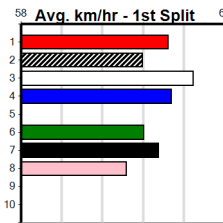

Sandown (SAP)

SPORTSBET HT2

Distance: 515m, Race Type: Grade 5 Heat, Total Prizemoney: \$3,340
 1st: \$2,230, 2nd: \$690, 3rd: \$345, 4th: \$75

5

8:24PM

(VIC time)

Speed map looks generous here for BUCHAN (1) off a suitable draw and he can settle top two early and prove hard to hold out. BACK TO SCRATCH (8) holds a class edge and on his best form he would be hard to beat.