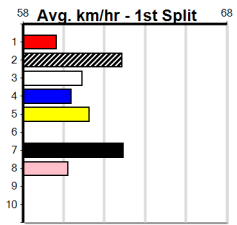

ALDERBROOK PLUMBING (0-2 WINS) (27

Distance: 595m, Race Type: Restricted Win, Total Prizemoney: \$3,940
1st: \$2,640, 2nd: \$815, 3rd: \$410, 4th: \$75

3

7:43PM

(VIC time)

PAW FLASH (8) caught the eye with a strong Meadows win last start and will appreciate the step up in distance. OFFENSIVE LADY (2) is drawn to settle on the speed and could be the big improver. BLUE FLAME (7) will be better for last weeks run here.