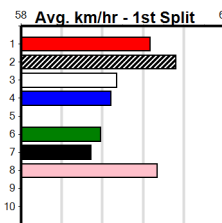

10

10:10PM

(VIC time)

APPLICANT (8) has a top record off this box and can work into the race soon after box rise. SAMS
MULLET (1) has zippy early pace and has been placed in his last three starts, place again for sure.

Watchdog Tips: **8** **1** **4** **3** Bet: **Win 8**

Form Box Weight Dist Track Date Time BON Margin 1st/2nd (Time) PIR Checked Comment W/R Split 1 S/P Grade

1 SAM'S MULLET [5] *Drawn to settle on the speed, major player.* **$3.60**

WBK D Oct-21 FERNANDO BALE JEBRYNAH GREEN

Trainer: Darrell Saunders (Somerville)

5= (4) 29.4 515 SAP R7 20-May-24 30.45 29.40 15.00LEXCAVATION (29.45) M/4466 . . . . 5.30 $16.80 5

2nd (7) 30.2 515 SAP R10 03-Jun-24 30.20 29.83 1.75LABRAXAS BALE (30.08) Q/1122 . . . . 5.16 $20.30 RW

3rd (1) 30.0 515 SAP R7 10-Jun-24 30.24 29.57 6.00LBRONELLY STRIKER (29.84) M/5455 . . . SW 5.25 $4.70 5

3rd (3) 29.9 515 SAP R7 17-Jun-24 30.33 29.74 1.00LESPECIAL PIP (30.27) S/8443 . . . . 5.42 $28.70 5

Owner(s): SAUNDERS CLAN (SYN), D Saunders, B Saunders, W Saunders, G Saunders

Winning Boxes

1	2	3	4	5	6	7	8
1							
	1						
Prize							
Best							
Starts							
Trk/Dst							
APM							

2 PAW ZELINI (NSW)[5] ***** SCRATCHED ***** **$2.80**

BD B Jul-22 AUSSIE INFRARED DYNA PATTY

Trainer: Mark Delbridge (Balliang)

1st (7) 28.2 525 MEP R3 05-Jun-24 30.30 30.00 0.75LPAW ERINA (30.34) M/1111 . . . SW 5.18 $3.20 7

1st (2) 28.0 525 MEP R10 12-Jun-24 30.40 29.89 0.75LPAW XANDER (30.44) M/3111 . . . . 5.22 $1.80 6G

7th (7) 28.0 525 MEP R6 19-Jun-24 31.23 30.06 13.00LVALKYRIE (30.37) M/3888 . . . . 5.16 $2.80 5

8th (6) 28.0 525 MEA R11 22-Jun-24 30.81 29.65 8.00BLISTERED EARTH (30.27) M/6666 . . . . 5.26 $11.70 5

Owner(s): B Wheeler

Winning Boxes

1	2	3	4	5	6	7	8
1							
	1						
Prize							
Best							
Starts							
Trk/Dst							
APM							

3 FERNANDEL RAPH [5] *Back in form here last week but time was slow* **$8.00**

BD D Jun-21 FERNANDO BALE EAU DE VIE

Trainer: Frank Italia (Pearcedale)

6th (3) 32.8 400 WGL R10 23-May-24 23.35 22.75 5.50LPATH OF GLORY (23.00) M/87 . . . . 8.86 $7.00 6G

3rd (2) 32.2 460 WGL R7 04-Jun-24 26.48 26.11 4.75LTHUNDERBOLT ROSS (26.17) M/223 . . . . 6.63 $22.80 T3-6

5th (8) 32.2 460 WGL R7 13-Jun-24 26.63 26.03 1.5LMIRA BALE (26.53) M/323 . . . . 6.91 $18.10 X67

1st (3) 31.8 515 SAP R9 17-Jun-24 30.24 29.74 0.75LUPON BALE (30.29) M/1111 . . . SW 5.24 $24.10 X67

Owner(s): F Italia

Winning Boxes

1	2	3	4	5	6	7	8
1							
	1						
Prize							
Best							
Starts							
Trk/Dst							
APM							

4 BILLY INTENTION [5] *Can unwind a strong finish, each way chance.* **$10.00**

BK D Nov-21 AUSSIE INFRARED JANE'S INTENTION

Trainer: Tom O'Neill (Pearcedale)

3rd (7) 33.5 450 TRA R6 31-May-24 25.57 24.90 9.50LAUNT VIRGINIA (24.90) M/864 . . . . 6.93 $60.20 X45

3rd (6) 33.4 500 TRA R7 07-Jun-24 28.49 27.68 3.25LVOLKANOVSKI (28.26) S/333 . . . . 9.54 $4.40 5

4th (7) 33.3 525 MEP R8 12-Jun-24 30.41 29.89 7.50L KING OWEN (29.89) S/7655 . . . . 5.38 $77.30 5H

4th (6) 33.4 510 SLE R12 19-Jun-24 29.37 28.97 6.00LJOE GEM (28.97) S/555 . . . . 9.63 $4.80 5NP

Owner(s): O'Neill Racing (SYN), T O'Neill, T O'Neill, T O'Neill, M O'Neill

Winning Boxes

1	2	3	4	5	6	7	8
1							
	1						
Prize							
Best							
Starts							
Trk/Dst							
APM							

5 *** VACANT BOX ***

Trainer:
Owner(s):

Winning Boxes

1	2	3	4	5	6	7	8
1							
	1						
Prize							
Best							
Starts							
Trk/Dst							
APM