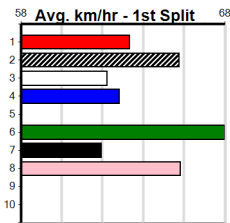

GOLF SIMULATOR COMING SOON TO GE

Distance: 515m, Race Type: Mixed 4/5, Total Prizemoney: $3,875
1st: $2,600, 2nd: $800, 3rd: $400, 4th: $75

8

9:27PM
(VIC time)

FERNANDO PHIL (6) drops considerably in class and he can land on the arm here and it is hard to see him getting run down. WILD CUDDLE (8) is better than her past two starts and can settle on the speed. EMOLGA BALE (3) can fill a minor placing.

Watchdog Tips: 6 8 3 2 **Bet:** Trifecta 6/2,3,8/2,3,8 ($10 - 166.67%)