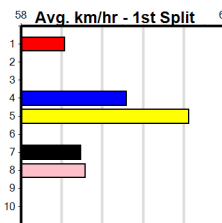

MCKENNA MEMORIAL HERE JULY 2

Distance: 515m, Race Type: Maiden, Total Prizemoney: $2,860
1st: $1,900, 2nd: $590, 3rd: $295, 4th: $75

1
6:59PM
(VIC time)

PAW HELION (8) has been placed in 5 of his 6 runs and can really dial up the heat through the last 2 sections of this race. LIBERTY KELTON (5) showed good speed when placed here on debut and will be better for the run.

Watchdog Tips: **8** **5** **1** **7** **Bet:** **Box Trifecta 1,5,7,8 ($10 for 41.67%)**