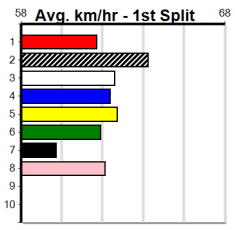

MOND WINDOWS & DOORS (0-2 WINS) (2

Distance: 595m, Race Type: Restricted Win, Total Prizemoney: $3,940
1st: $2,640, 2nd: $815, 3rd: $410, 4th: $75

2

7:25PM

(VIC time)

RATTLE AND BANG (1) is proven in this class and from the gun draw looks the one to beat. GRACE BURGESS (3) steps up in distance and can set a solid speed out in front. HARVEY INTENTION (6) drops in class and could be value.

Watchdog Tips: **1** **3** **6** **5** **Bet:** **Box Trifecta 1,3,5,6 ($10 for 41.67%)**