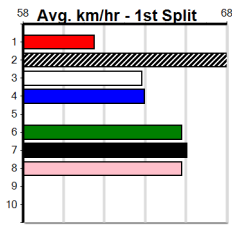

7
9:05PM
(VIC time)

FLYING CURRNECY (8) drops back from FFA class and should get plenty of roo early to strut her stuff. LASSARD (4) needs luck in his races but has untapped ability. FOOL'S JOURNEY (6) would prefer an inside draw but has the talent.

Watchdog Tips: 8 4 6 7 Bet: Win 8

Table with 10 rows representing different races (1-10). Each row contains race details such as race number, name, date, track, time, BOM, Margin, 1st/2nd (Time), PIR, Checked, Comment, W/R, Split 1, S/P, Grade, and Winning Boxes. Race 1: KNIGHT CUDDLE (NSW) [5] vs ZULU TOP, $31.00. Race 2: OUNCE OF LUCK [5] vs STAR ANISE, $14.00. Race 3: DUNDEE COOPER [5] vs DUNDEE CALYPSO, $13.00. Race 4: LASSARD [5] vs FLOWING, $3.00. Race 5: *** VACANT BOX ***. Race 6: FOOL'S JOURNEY [5] vs START A RIOT, $4.50. Race 7: NICKI WHOOP [5] vs QUICK SUCCESSION, $7.00. Race 8: FLYING CURRENCY [5] vs FLYING SMOOTH, $2.80. Race 9: *** NO RESERVE ***. Race 10: *** NO RESERVE ***.