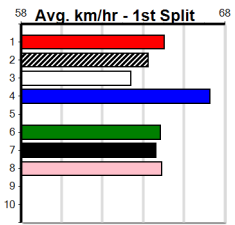

SPORTSBET HT3

Distance: 515m, Race Type: Grade 5 Heat, Total Prizemoney: \$3,340
1st: \$2,230, 2nd: \$690, 3rd: \$345, 4th: \$75

6

8:47PM

(VIC time)

YOGEN BALE (2) once fully balanced can show elite speed and looks suited to a race of this nature.
MAVIS TOLMIE (1) continues to get faster and is drawn to feature. FLYING DINAR (6) will need some luck early but is a powerful type.