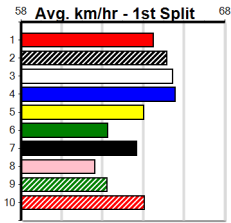

GREYHOUNDS ENTERTAINMENT

Distance: 515m, Race Type: Mixed 6/7, Total Prizemoney: $3,340
1st: $2,230, 2nd: $690, 3rd: $345, 4th: $75

9
9:45PM
(VIC time)

TEMPER TRAP (1) should settle top 2 early and looks well suited to a race of this nature. PAW DIMETRA (7) is well up to this class and only needs an ounce of luck in running to feature in the placings.

Watchdog Tips:

1

7

2

3

Bet:

Win 1

Form	Box	Weight	Dist	Track	Date	Time	BON	Margin	1st/2nd (Time)	PIR	Checked	Comment	W/R	Split 1	S/P	Grade
1												Settles near the lead, suited here, hard to catch				
BK	B	Feb-22	MY REDEEMER	WHATEVER I WANT												
Trainer:	Darren Archer (Nilma North)															
3rd (8)	25.2	460	WGL	R5	21-May-24	26.51	25.83	2.25	ROSS STREET PETE (26.36)	M/342	.	.	6.71	$9.40	X67H	
8th (8)	25.1	460	WGL	R3	28-May-24	26.74	25.54	13.00	MAVIS TOLMIE (25.84)	M/787	.	.	6.75	$30.70	X67F	
6th (2)	25.1	395	TRA	R5	12-Jun-24	22.96	22.45	7.50	RAPID HEART (22.45)	M/766	.	.	3.85	$11.70	X67	
2nd (2)	25.1	460	WGL	R4	18-Jun-24	26.09	25.51	1.25	POT OF GOLD (26.02)	M/222	.	.	6.60	$15.90	X67	
Owner(s):	Low Key (SYN), C McIlwraith, A McMannis, S Clark, S Baird															

Winning Boxes							
1	2	3	4	5	6	7	8
			1			1	
Prize							
Best							
Starts							
Trk/Dst							
APM							

Form	Box	Weight	Dist	Track	Date	Time	BON	Margin	1st/2nd (Time)	PIR	Checked	Comment	W/R	Split 1	S/P	Grade
2												Better than past few runs, look for improvement.				
BE	D	Nov-21	WHISKEY RIOT	COOLER COLOUR												
Trainer:	Jane Reynolds (Pearcedale)															
F (5)	32.5	515	SAN	R2	24-May-24	0.00	29.17		LOVELY LAINEY (29.89)	M/5	.	V3	5.29	$6.50	X67F	
7th (2)	32.6	460	WGL	R2	28-May-24	26.72	25.54	7.50	PLAY THE MINUTES (26.20)	Q/188	.	V7	6.61	$9.60	X67	
5th (5)	32.8	515	SAN	R3	13-Jun-24	31.41	29.38	26.00	LDENISON FRISBY (29.63)	Q/5778	.	.	5.19	$6.40	RW	
4th (5)	32.7	515	SAP	R9	17-Jun-24	30.60	29.74	5.50	FERNANDEL RAPH (30.24)	M/6655	.	.	5.37	$3.50	X67	
Owner(s):	JUST COLOUR (SYN), C Haigh, J Reynolds															

Winning Boxes							
1	2	3	4	5	6	7	8
			1				1
Prize							
Best							
Starts							
Trk/Dst							
APM							

Form	Box	Weight	Dist	Track	Date	Time	BON	Margin	1st/2nd (Time)	PIR	Checked	Comment	W/R	Split 1	S/P	Grade
3												Near faultless early, can get tired, still respect				
WF	B	Feb-22	FERNANDO BALE	MY DEWANA PENNY												
Trainer:	David Kerr (Caldermeade)															
2nd (7)	26.8	400	WGL	R9	30-May-24	23.10	22.96	0.50	LSKY BLAZER (23.08)	M/23	.	.	8.42	$3.30	T3-7	
8th (8)	26.9	460	WGL	R4	11-Jun-24	26.76	25.67	9.50	CONSPIRED (26.13)	Q/223	.	W	6.52	$23.90	X67	
3rd (3)	26.6	460	WGL	R5	15-Jun-24	26.50	26.08	2.50	WRONG MISSY (26.32)	Q/211	.	.	6.62	$4.90	X67	
2nd (2)	26.6	500	BEN	R7	19-Jun-24	28.64	28.21	2.50	HIBIKI BLUE (28.47)	Q/111	.	.	6.51	$5.40	T3-RW	
Owner(s):	Grace and Isai (SYN), S Grace, A Isai															

Winning Boxes							
1	2	3	4	5	6	7	8
			1				
Prize							
Best							
Starts							
Trk/Dst							
APM