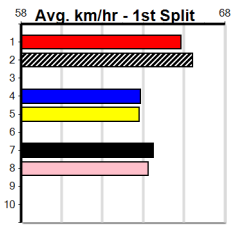

SPORTSBET HT1

4

8:06PM

(VIC time)

Distance: 515m, Race Type: Grade 5 Heat, Total Prizemoney: $3,340
1st: $2,230, 2nd: $690, 3rd: $345, 4th: $75

Watchdog Tips:

5 2 1 7 Bet: **Win 5**

Form	Box	Weight	Dist	Track	Date	Time	BON	Margin	1st/2nd (Time)	PIR	Checked	Comment	W/R	Split 1	S/P	Grade	
1 SHANLYN SCOUT [5] <i>Can either lead or come off the speed to win.</i>																	
BE	D	May-21 SENNACHIE				SHANLYN GEORGIE $4.00											
Trainer: Lisa Delbridge (Balliang) Winning Boxes																	
<table border="1" style="float: right; border-collapse: collapse;"> <thead> <tr> <th>1</th> <th>2</th> <th>3</th> <th>4</th> <th>5</th> <th>6</th> <th>7</th> <th>8</th> </tr> </thead> <tbody> <tr> <td>1</td> <td>1</td> <td>1</td> <td>1</td> <td>1</td> <td>1</td> <td>1</td> <td>1</td> </tr> <tr> <td colspan="4">Prize Best</td> <td colspan="4">$28,195.00</td> </tr> <tr> <td colspan="4">Starts</td> <td colspan="4">38-5-11-11</td> </tr> <tr> <td colspan="4">Trk/Dst</td> <td colspan="4">1-0-0-0</td> </tr> <tr> <td colspan="4">APM</td> <td colspan="4">$12103</td> </tr> </tbody> </table>																	
5th	(3)	32.5	525	MEA	R5	01-Jun-24	30.78	29.79	12.00	DAINTREE DAZZLER (29.97)	Q/1776	.	SW	.	5.20	$29.40	5F
4th	(1)	32.7	500	BEN	R6	07-Jun-24	27.97	27.68	4.25	LRANSPOUNDER (27.68)	Q/233	.	.	.	6.59	$12.20	SH
4th	(8)	32.5	525	MEP	R6	12-Jun-24	30.40	29.89	4.25	LRISH NIKKI (30.11)	M/5655	.	.	.	5.20	$8.30	5H
2nd	(6)	32.6	595	SAN	R4	20-Jun-24	34.56	34.05	0.50	LRGWIDGEON (34.53)	M/2211	.	.	.	9.32	$3.60	5
Owner(s): HOUNDG (SYN), S Larsen, L Larsen																	

2 NEED A PILOT [5] <i>Can explode out to an early lead, major player.</i>																	
BE	D	Jan-22 TOMMY SHELBY				FLORAL LACE $4.50											
Trainer: Robert Pallotta (Ripplebrook) Winning Boxes																	
<table border="1" style="float: right; border-collapse: collapse;"> <thead> <tr> <th>1</th> <th>2</th> <th>3</th> <th>4</th> <th>5</th> <th>6</th> <th>7</th> <th>8</th> </tr> </thead> <tbody> <tr> <td>4</td> <td>1</td> <td>1</td> <td>1</td> <td>1</td> <td></td> <td></td> <td></td> </tr> <tr> <td colspan="4">Prize Best</td> <td colspan="4">$18,640.00</td> </tr> <tr> <td colspan="4">Starts</td> <td colspan="4">30-20</td> </tr> <tr> <td colspan="4">Trk/Dst</td> <td colspan="4">22-6-5-3</td> </tr> <tr> <td colspan="4">APM</td> <td colspan="4">9-1-2-1</td> </tr> <tr> <td colspan="4"></td> <td colspan="4">$13403</td> </tr> </tbody> </table>																	
8th	(6)	33.7	460	WGL	R8	21-May-24	26.39	25.83	6.50	LRDOCHERTY (25.94)	M/656	.	.	.	6.75	$17.50	X45
1st	(1)	33.9	400	WGL	R10	28-May-24	22.49	22.34	2.75	LRGEMLIN (22.68)	Q/11	.	.	.	8.25	$1.90	X45
1st	(1)	34.1	400	WGL	R4	06-Jun-24	22.40	22.39	6.50	LRISH NIKKI (22.82)	Q/11	.	SW	.	8.29	$1.90	SH
3rd	(7)	33.3	390	SHP	R4	15-Jun-24	22.16	21.85	4.00	LUNLEASH IN MIAMI (21.88)	M/33	.	.	.	8.55	$29.30	GL
Owner(s): G Mitos																	

3 *** VACANT BOX *** Winning Boxes																
Trainer:																
Owner(s):																

4 DUNDEE PIPER [5] <i>Tassie form is top shelf, watch betting moves.</i>																	
LTF	B	Nov-21 AUSSIE INFRARED				DUNDEE CALYPSO $5.50											
Trainer: Geoffrey Scott-smith (Pakenham South) Winning Boxes																	
<table border="1" style="float: right; border-collapse: collapse;"> <thead> <tr> <th>1</th> <th>2</th> <th>3</th> <th>4</th> <th>5</th> <th>6</th> <th>7</th> <th>8</th> </tr> </thead> <tbody> <tr> <td></td> <td>2</td> <td>1</td> <td>1</td> <td></td> <td></td> <td></td> <td></td> </tr> <tr> <td colspan="4">Prize Best</td> <td colspan="4">$17,275.00</td> </tr> <tr> <td colspan="4">Starts</td> <td colspan="4">14-4-3-3</td> </tr> <tr> <td colspan="4">Trk/Dst</td> <td colspan="4">2-0-2-0</td> </tr> <tr> <td colspan="4">APM</td> <td colspan="4">$9847</td> </tr> </tbody> </table>																	
1st	(5)	31.5	515	LCN	R10	25-Mar-24	29.85	29.72	0.25	LRDEWANA DAICOS (29.87)	0	B	.	.	5.14	$1.60	5
3rd	(6)	31.6	515	DLC	R8	02-Apr-24	29.93	29.77	1.00	LRTHOR DANGER (29.85)	0	C	.	.	5.20	$3.40	X34
3rd	(6)	32.1	515	DLC	R8	28-May-24	30.12	29.42	4.25	LRVINTAGE CLASS (29.82)	0	B	.	.	5.15	$4.00	S
2nd	(7)	31.8	461	HOB	R7	06-Jun-24	26.11	26.10	0.10	LRDEWANA DAICOS (26.10)	0	B	C	VNI	5.17	$4.60	X34
Owner(s): G Scott-smith																	

5 LETHAL SNIPER [5] <i>Serious prospect, new here, expected to fire.</i>																	
WF	D	Oct-21 HOOKED ON SCOTCH				GWYDION $2.50											
Trainer: Kerrie White (Buln Buln East) Winning Boxes																	
<table border="1" style="float: right; border-collapse: collapse;"> <thead> <tr> <th>1</th> <th>2</th> <th>3</th> <th>4</th> <th>5</th> <th>6</th> <th>7</th> <th>8</th> </tr> </thead> <tbody> <tr> <td>1</td> <td></td> <td>1</td> <td>1</td> <td></td> <td></td> <td>1</td> <td>1</td> </tr> <tr> <td colspan="4">Prize Best</td> <td colspan="4">$18,450.00</td> </tr> <tr> <td colspan="4">Starts</td> <td colspan="4">10-6-1-1</td> </tr> <tr> <td colspan="4">Trk/Dst</td> <td colspan="4">0-0-0-0</td> </tr> <tr> <td colspan="4">APM</td> <td colspan="4">$4478</td> </tr> </tbody> </table>																	
1st	(7)	31.5	450	TRA	R7	27-Dec-23	24.94	24.84	2.25	LRBURN ALONG (25.08)	M/322	.	.	.	.	$2.70	5F
4th	(4)	31.7	450	TRA	R6	19-Jan-24	25.02	24.68	2.75	LRDUCATI ROY (24.83)	M/756	.	.	.	6.66	$4.00	SH
3rd	(1)	31.7	500	TRA	R6	26-Jan-24	27.64	27.54	1.5L	NATURE STRIP (27.54)	S/544	.	.	.	9.24	$4.10	S
2nd	(2)	32.4	460	WGL	R8	28-May-24	25.82	25.54	4.00	LRIN THE HUB (25.54)	S/733	.	.	.	6.70	$2.70	X45
Owner(s): S White																	

6 *** VACANT BOX *** Winning Boxes																
Trainer:																
Owner(s):