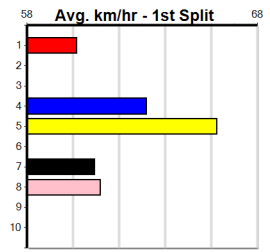

MCKENNA MEMORIAL HERE JULY 2

1
6:59PM

(VIC time)

Distance: 515m, Race Type: Maiden, Total Prizemoney: $2,860
1st: $1,900, 2nd: $590, 3rd: $295, 4th: $75

PAW HELION (8) has been placed in 5 of his 6 runs and can really dial up the heat through the last 2 sections of this race. LIBERTY KELTON (5) showed good speed when placed here on debut and will be better for the run.

Watchdog Tips: **8** **5** **1** **7** **Bet:** Box Trifecta 1,5,7,8 ($10 for 41.67%)

Form Box	Wgt	Dist	Track	Date	Time	BON	Margin	1st/2nd (Time)	PIR	Checked	Comment	WR	Split 1	S/P	Grade		
1	DAINTREE PISTOL [M] $10.00																
	On the improve, distance suits, key player.																
	Trainer: Gary Joske (Yinnar)																
	BK Bitch Oct-22 Sire: FERAL FRANKY Dam: WHISTLING BULLET																
	Owner(s): LUCKY ELEVEN (SYN), K Joske, G Joske																
	Winning Distances: < 300m (0) 300 - 399m (0) 400 - 499m (0) 500 - 599m (0) 600 - 699m (0) > 700m (0)																
	Winning Weights:																
	7th (2) 28.1 400 WGL R1 28-May-24 23.47 22.34 6.00L SECRET WITHIN (23.08) M/77 . . . . 8.98 $12.70 M																
	2nd (3) 27.4 435 SLE R1 02-Jun-24 25.53 24.37 9.50L ELITE DARA (24.89) M/445 . . . . 5.72 $6.30 M																
	3rd (4) 27.3 435 SLE R2 05-Jun-24 25.21 24.37 3.25L POPPY'S PAL (24.99) M/534 . . . SW . 5.44 $8.70 M																
4th (2) 27.1 435 SLE R2 09-Jun-24 25.41 24.34 4.25L PAW CHEYENNE (25.13) M/444 . . . . 5.47 $9.80 M																	
2nd (7) 26.7 435 SLE R1 19-Jun-24 25.34 24.41 5.50L COLLINDA LAW (24.97) M/463 . . . . 5.42 $2.90 M																	
Last 3 wins NOT included above																	
<table border="1"> <thead> <tr><th>Bx</th><th>1st</th><th>2nd</th><th>3rd</th><th>4th</th><th>5th</th><th>6th</th><th>7th</th><th>8th</th></tr> </thead> <tbody> <tr><td>1</td><td></td><td></td><td></td><td></td><td></td><td></td><td></td><td></td></tr> <tr><td>2</td><td></td><td></td><td></td><td></td><td></td><td></td><td></td><td></td></tr> <tr><td>3</td><td></td><td></td><td></td><td></td><td></td><td></td><td></td><td></td></tr> <tr><td>4</td><td></td><td></td><td></td><td></td><td></td><td></td><td></td><td></td></tr> <tr><td>5</td><td></td><td></td><td></td><td></td><td></td><td></td><td></td><td></td></tr> <tr><td>6</td><td></td><td></td><td></td><td></td><td></td><td></td><td></td><td></td></tr> <tr><td>7</td><td></td><td></td><td></td><td></td><td></td><td></td><td></td><td></td></tr> <tr><td>8</td><td></td><td></td><td></td><td></td><td></td><td></td><td></td><td></td></tr> <tr><td>Prize Best</td><td></td><td></td><td></td><td></td><td></td><td></td><td></td><td>$1375.00</td></tr> <tr><td>Starts</td><td></td><td></td><td></td><td></td><td></td><td></td><td></td><td>5-0-2-1</td></tr> <tr><td>Trk/Dts</td><td></td><td></td><td></td><td></td><td></td><td></td><td></td><td>0-0-0-0</td></tr> <tr><td>APM</td><td></td><td></td><td></td><td></td><td></td><td></td><td></td><td>1375</td></tr> </tbody> </table>																	
2	RUMBUSTIOUS [M] $13.00																
	Litter yet to fire, watch betting moves.																
	Trainer: Simon Barker (Elphinstone)																
	BK Dog Apr-22 Sire: ALLEN DEED Dam: LASHIL																
	Owner(s): S Barker																
	Winning Distances: < 300m (0) 300 - 399m (0) 400 - 499m (0) 500 - 599m (0) 600 - 699m (0) > 700m (0)																
	Winning Weights:																
	Last 3 wins NOT included above																
	<table border="1"> <thead> <tr><th>Bx</th><th>1st</th><th>2nd</th><th>3rd</th><th>4th</th><th>5th</th><th>6th</th><th>7th</th><th>8th</th></tr> </thead> <tbody> <tr><td>1</td><td></td><td></td><td></td><td></td><td></td><td></td><td></td><td></td></tr> <tr><td>2</td><td></td><td></td><td></td><td></td><td></td><td></td><td></td><td></td></tr> <tr><td>3</td><td></td><td></td><td></td><td></td><td></td><td></td><td></td><td></td></tr> <tr><td>4</td><td></td><td></td><td></td><td></td><td></td><td></td><td></td><td></td></tr> <tr><td>5</td><td></td><td></td><td></td><td></td><td></td><td></td><td></td><td></td></tr> <tr><td>6</td><td></td><td></td><td></td><td></td><td></td><td></td><td></td><td></td></tr> <tr><td>7</td><td></td><td></td><td></td><td></td><td></td><td></td><td></td><td></td></tr> <tr><td>8</td><td></td><td></td><td></td><td></td><td></td><td></td><td></td><td></td></tr> <tr><td>Prize Best</td><td></td><td></td><td></td><td></td><td></td><td></td><td></td><td>$0</td></tr> <tr><td>Starts</td><td></td><td></td><td></td><td></td><td></td><td></td><td></td><td>F5H</td></tr> <tr><td>Trk/Dts</td><td></td><td></td><td></td><td></td><td></td><td></td><td></td><td>0-0-0-0</td></tr> <tr><td>APM</td><td></td><td></td><td></td><td></td><td></td><td></td><td></td><td>0</td></tr> </tbody> </table>																
	3	*** VACANT BOX ***															
Sire: Dam: Trainer:																	
Owner(s):																	
Winning Distances: < 300m (0) 300 - 399m (0) 400 - 499m (0) 500 - 599m (0) 600 - 699m (0) > 700m (0)																	
Winning Weights:																	
Box History