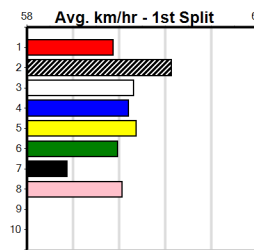

MOND WINDOWS & DOORS (0-2 WINS) (275+)

Distance: 595m, Race Type: Restricted Win, Total Prizemoney: $3,940
1st: $2,640, 2nd: $815, 3rd: $410, 4th: $75

RATTLE AND BANG (1) is proven in this class and from the gun draw looks the one to beat. GRACE BURGESS (3) steps up in distance and can set a solid speed out in front. HARVEY INTENTION (6) drops in class and could be value.

Watchdog Tips: **1** **3** **6** **5** **Bet:** Box Trifecta 1,3,5,6 ($10 for 41.67%)

Form Box	Wgt	Dist	Track	Date	Time	BON	Margin	1st/2nd (Time)	PIR	Checked	Comment	WR	Split 1	S/P	Grade
1															
RATTLE AND BANG [6] Proven this class, gun draw, the one to beat. $2.30															
F Dog May-22 Sire: FERAL FRANKY Dam: BELLA SHIMA Trainer: Geoffrey Howell (Pearcedale)															
Owner(s): G Howell															
Winning Distances: < 300m (0) 300 - 399m (0) 400 - 499m (1) 500 - 599m (1) 600 - 699m (0) > 700m (0)															
Winning Weights: 35.6(1) 35.8(1)															
2nd (7)	35.8	595	SAP	R2	17-Mar-24	35.08	34.53	2.25L JEREMY SPOKE (34.93)	Q/4333	.	.	.	9.56	$3.50	RW
7th (8)	35.8	595	SAP	R5	24-Mar-24	36.01	34.31	15.00 REV OLIVE (35.01)	M/4777	.	.	.	9.65	$10.10	RW
7th (4)	35.5	400	GEL	R9	10-May-24	23.70	22.76	14.00 HERE HUGO (22.76)	M/777	.	.	.	8.86	$21.10	7
8th (3)	35.8	460	WGL	R5	14-May-24	26.68	25.86	11.00 NEED A PILOT (25.97)	M/677	.	.	.	6.74	$23.50	RW
7th (5)	35.7	460	WGL	R3	30-May-24	27.04	25.91	8.00L NEVER AROUND (26.50)	M/778	.	.	.	6.89	$4.30	T3-7
1st (7)	35.8	595	SAP	R4	03-Jun-24	35.22	34.39	8.00L GENERAL SHADOW (35.77)	M/4411	.	SW	.	9.67	$2.20	RW
2nd (1)	35.5	595	SAP	R2	10-Jun-24	34.90	34.47	1.75L FACETIOUS (34.78)	M/1112	.	.	.	9.34	$1.40	RW
3rd (7)	35.3	595	SAP	R3	17-Jun-24	35.13	34.30	5.50L RUBEN RHODE (34.75)	M/3333	.	.	.	9.60	$20.00	RW
Last 3 wins NOT included above															
1st (2)	35.6	460	WGL	R4	15-Feb-24	26.03	26.03	9.00L LISA INTENTION (26.65)	M/111	.	.	.	6.69	$2.70	T3-M
Prize Best Starts Trk/Dts APM $6465.63 35.22(7)-3/6/24 16-2-2-3 5-1-2-1 5068															

Form Box	Wgt	Dist	Track	Date	Time	BON	Margin	1st/2nd (Time)	PIR	Checked	Comment	WR	Split 1	S/P	Grade
2															
DAINTREE GRANITE [6] Inside draw aids chances, each way hope. $8.50															
BD Dog Apr-22 Sire: FERNANDO BALE Dam: PERSIAN GODDESS Trainer: Gary Joske (Yinnar)															
Owner(s): LUCKY ELEVEN (SYN), K Joske, G Joske															
Winning Distances: < 300m (0) 300 - 399m (0) 400 - 499m (1) 500 - 599m (1) 600 - 699m (0) > 700m (0)															
Winning Weights: 29.4(1) 31.1(1)															
6th (4)	30.4	595	SAN	R1	28-Mar-24	35.69	34.32	16.00 HENRY INTENTION (34.58)	M/4666	.	.	.	9.53	$5.70	X67
4th (3)	30.7	515	SAN	R1	04-Apr-24	30.11	29.15	7.50L FLYING DINAR (29.59)	M/7444	.	.	.	5.29	$6.10	7
5th (6)	30.7	515	SAN	R1	11-Apr-24	30.16	29.45	6.00L OUNCE OF LUCK (29.76)	S/8555	.	.	.	5.32	$27.00	X67
1st (7)	31.1	400	WGL	R3	18-Apr-24	23.02	23.02	0.50L BANDARI (23.04)	S/55	.	.	.	8.55	$2.20	T3-7
4th (2)	31.1	450	GRA	R9	04-Jun-24	26.35	25.25	15.00 FIELD DAY (25.29)	643	643	.	.	9.37	$12.00	5
6th (8)	31.1	520	BGC	R10	10-Jun-24	31.33	30.26	11.00 DROP PIN (30.58)	58	58	.	.	5.73	$17.00	NMW
6= (4)	31.1	460	WGL	R5	15-Jun-24	26.77	26.08	6.50L WRONG MISSY (26.32)	M/556	.	SW	.	6.79	$2.50	X67
4th (4)	30.8	510	SLE	R5	19-Jun-24	29.60	28.97	7.00L LAKEVIEW DECEAH (29.12)	S/664	.	.	.	9.43	$3.90	X67
Last 3 wins NOT included above															
1st (8)	29.4	515	SAP	R3	04-Feb-24	30.06	29.33	1.5L TESSA DENMARK (30.14)	M/2211	.	SW	.	5.26	$26.60	MH
Prize Best Starts Trk/Dts APM $10548.75 NBT 22-2-5-4 1-0-0-0 5334