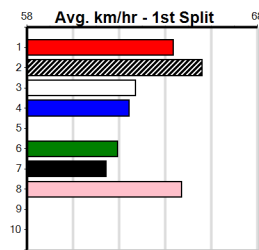

SANDOWN VET CLINIC

Distance: 515m, Race Type: Grade 5, Total Prizemoney: $3,340
1st: $2,230, 2nd: $690, 3rd: $345, 4th: $75

APPLICANT (8) has a top record off this box and can work into the race soon after box rise. SAMS
MULLET (1) has zippy early pace and has been placed in his last three starts, place again for sure.

Watchdog Tips: **8** **1** **4** **3** Bet: Win 8

1 SAM'S MULLET [5] Drawn to settle on the speed, major player. $3.60
WBK Dog Oct-21 Sire: FERNANDO BALE Dam: JEBRYNAH GREEN
Owner(s): SAUNDERS CLAN (SYN), D Saunders, B Saunders, W Saunders, G Saunders Trainer: Darrell Saunders (Somerville)
Winning Distances: < 300m (0) 300 - 399m (0) 400 - 499m (2) 500 - 599m (1) 600 - 699m (0) > 700m (0)
Winning Weights: 28.9(1) 29.7(1) 30.4(1)
4th (2) 29.8 515 SAP R7 21-Apr-24 30.01 29.30 3.00L ROCKIN' RHINO (29.81) M/6344 5.20 $11.80 5
2nd (4) 29.7 515 SAP R11 28-Apr-24 30.16 29.50 0.75L NINETYMILE ROCKS (30.12) M/3323 5.18 $5.10 5
5th (4) 29.3 515 SAN R3 02-May-24 30.09 29.33 6.00L CRIMSON CANNON (29.67) Q/5665 5.28 $39.20 5
3rd (1) 29.6 515 SAP R5 13-May-24 30.12 29.81 3.75L TIGGER INTENTION (29.86) Q/1123 5.19 $2.80 5
5- (4) 29.4 515 SAP R7 20-May-24 30.45 29.40 15.00 EXCAVATION (29.45) M/4466 5.30 $16.80 5
2nd (7) 30.2 515 SAP R10 03-Jun-24 30.20 29.83 1.75L ABRAXAS BALE (30.08) Q/1122 5.16 $20.30 RW
3rd (1) 30.0 515 SAP R7 10-Jun-24 30.24 29.57 6.00L BRONNELLY STRIKER (29.84) M/5455 5.25 $4.70 5
3rd (3) 29.9 515 SAP R7 17-Jun-24 30.33 29.74 1.00L ESPECIAL PIP (30.27) S/8443 5.42 $28.70 5
Last 3 wins NOT included above
1st (7) 28.9 515 SAP R2 27-Aug-23 30.15 29.64 3.5L ULTIMATE JEWEL (30.39) M/1111 5.20 $4.10 M
1st (4) 30.4 400 WGL R9 22-Feb-24 22.93 22.69 0.50L JAYVILLE STELLA (22.95) Q/11 8.36 $2.20 7
1st (1) 29.7 460 WGL R7 21-Mar-24 26.18 25.93 4.00L LAMIA DOMINIQUE (26.45) M/111 6.62 $3.30 6G
Box History: [Table showing box performance from 1st to 8th]

2 PAW ZELINI (NSW)[5] *** SCRATCHED *** $2.80
BD Bitch Jul-22 Sire: AUSSIE INFRARED Dam: DYNA PATTY
Owner(s): B Wheeler Trainer: Mark Delbridge (Balliang)
Winning Distances: < 300m (0) 300 - 399m (0) 400 - 499m (0) 500 - 599m (3) 600 - 699m (0) > 700m (0)
Winning Weights: 28.0(1) 28.2(1) 28.4(1)
7th (4) 28.5 525 MEP R1 08-May-24 31.14 29.86 11.00 CAPTAIN ALICE (30.37) M/3455 5.21 $2.70 MH
1st (6) 28.4 525 MEP R1 15-May-24 30.54 30.12 4.00L FIRST CRACK (30.81) M/3111 5.19 $2.60 M
4th (2) 28.4 460 WGL R4 21-May-24 26.40 25.83 4.75L MAVIS TOLMIE (26.07) Q/223 VO 6.54 $3.00 X67H
4th (4) 28.3 525 MEP R5 29-May-24 30.58 29.92 8.00L HOLDEN BALE (30.04) M/2333 5.12 $7.40 X67H
1st (7) 28.2 525 MEP R3 05-Jun-24 30.30 30.00 0.75L PAW ERINA (30.34) M/1111 SW 5.18 $3.20 7
1st (2) 28.0 525 MEP R10 12-Jun-24 30.40 29.89 0.75L PAW XANDER (30.44) M/3111 5.22 $1.80 6G
7th (7) 28.0 525 MEP R6 19-Jun-24 31.23 30.06 13.00 VALKYRIE (30.37) M/3888 5.16 $2.80 5
8th (6) 28.0 525 MEA R11 22-Jun-24 30.81 29.65 8.00L BLISTERED EARTH (30.27) M/6666 5.26 $11.70 5
Last 3 wins NOT included above
Prize Best Starts Trk/Dts APM: $8635.00, 30.15(7)-27/8/23, 31-3-4-6, 20-1-3-4, 464