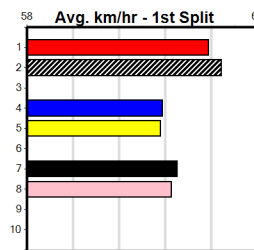

4

8:06PM

(VIC time)

Distance: 515m, Race Type: Grade 5 Heat, Total Prizemoney: $3,340
1st: $2,230, 2nd: $690, 3rd: $345, 4th: $75

LETHAL SNIPER (5) makes his debut around this circuit following some red hot wins around the provincial circuits. NEED A PILOT (2) can set a cracking speed for the first 400m. SHANLYN SCOUT (1) can either lead or come from behind to win.

Watchdog Tips: 5 2 1 7 Bet: Win 5

SHANLYN SCOUT [5] Can either lead or come off the speed to win. $4.00
Owner(s): HOUND OG (SYN), S Larsen, L Larsen
Sire: SENNACHIE Dam: SHANLYN GEORGIE
Trainer: Lisa Delbridge (Balliang)
Winning Distances: < 300m (0) 300 - 399m (0) 400 - 499m (2) 500 - 599m (3) 600 - 699m (0) > 700m (0)
Winning Weights: 32.6(1) 32.7(1) 32.8(2) 32.9(1)
1st (6) 32.7 485 HOR R7 07-May-24 27.15 27.15 1.00L BACK TO SCRATCH (27.21) Q/111 . . . 6.54 $3.70 5H
3rd (1) 32.7 485 HOR R7 14-May-24 27.39 27.09 3.75L ACE OF PACE (27.13) Q/333 . . . 6.54 $3.40 5F
4th (1) 32.4 525 MEA R3 18-May-24 30.65 29.96 4.75L KISS FOR LUCK (30.33) M/5544 . . . 5.20 $2.50 5
3rd (1) 32.5 525 MEP R5 22-May-24 30.46 29.92 7.00L MISTER EASY (29.98) M/4443 . . . 5.19 $3.10 5H
5th (3) 32.5 525 MEA R5 01-Jun-24 30.78 29.79 12.00 DAIN TREE DAZZLER (29.97) Q/1776 . . SW . 5.20 $29.40 5F
4th (1) 32.7 500 BEN R6 07-Jun-24 27.97 27.68 4.25L TRANSPONDER (27.68) Q/233 . . . 6.59 $12.20 SH
4th (8) 32.5 525 MEP R6 12-Jun-24 30.40 29.89 4.25L IRISH NIKKI (30.11) M/5655 . . . 5.20 $8.30 5H
2nd (6) 32.6 595 SAN R4 20-Jun-24 34.56 34.05 0.50L PIGWIDGEON (34.53) M/2211 . . . 9.32 $3.60 5
Last 3 wins NOT included above
1st (8) 32.6 525 MEP R2 06-Sep-23 30.12 30.12 3.75L IBERIA BALE (30.38) M/2211 . . . 5.19 $2.50 X67
1st (3) 32.9 525 MEA R1 16-Sep-23 30.53 29.70 2.75L CRIMSON CANNON (30.71) M/6544 . . SW . 5.23 $12.10 X67
1st (4) 32.8 435 SLE R5 21-Apr-24 24.40 24.40 2.25L BANJO ONE STRING (24.54) M/211 . . . 5.27 $6.00 X45

NEED A PILOT [5] Can explode out to an early lead, major player. $4.50
Owner(s): G Miltos
Sire: TOMMY SHELBY Dam: FLORAL LACE
Trainer: Robert Pallotta (Ripplebrook)
Winning Distances: < 300m (0) 300 - 399m (0) 400 - 499m (5) 500 - 599m (1) 600 - 699m (0) > 700m (0)
Winning Weights: 33.1(1) 33.2(1) 33.3(1) 33.4(1) 33.9(1) 34.1(1)
1st (1) 33.2 400 WGL R9 25-Apr-24 22.52 22.52 6.50L BANG ON BLUE (22.94) Q/11 . . . 8.30 $1.60 7
2nd (3) 33.4 460 WGL R9 30-Apr-24 25.89 25.78 0.50L RUMOUR NOT FACT (25.87) M/111 . . . 6.49 $3.30 6G
1st (5) 33.3 435 SLE R9 08-May-24 24.32 24.32 2.75L VALENCIA LOLA (24.50) M/111 . . SW . 5.23 $3.40 6G
1st (1) 33.4 460 WGL R5 14-May-24 25.97 25.86 2.25L RUBEN RHODE (26.13) Q/111 . . . 6.48 $1.50 RW
8th (6) 33.7 460 WGL R8 21-May-24 26.39 25.83 6.50L DOCHERTY (25.94) M/656 . . . 6.75 $17.50 X45
1st (1) 33.9 400 WGL R10 28-May-24 22.49 22.34 2.75L GOREMLIN (22.68) Q/11 . . . 8.25 $1.90 X45
1st (1) 34.1 400 WGL R4 06-Jun-24 22.40 22.39 6.50L IRISH NIKKI (22.82) Q/11 . . SW . 8.29 $1.90 SH
3rd (7) 33.3 390 SHP R4 15-Jun-24 22.16 21.85 4.00L UNLEASH IN MIAMI (21.88) M/33 . . . 8.55 $29.30 GL
Last 3 wins NOT included above
1st (2) 33.1 515 SAP R2 28-Jan-24 30.20 29.61 9.00L DAIN TREE GRANITE (30.80) M/2111 . . SW . 5.25 $2.80 M

*** VACANT BOX ***
Sire: Dam:
Owner(s):
Winning Distances: < 300m (0) 300 - 399m (0) 400 - 499m (0) 500 - 599m (0) 600 - 699m (0) > 700m (0)
Winning Weights:
Trainer:
Box History