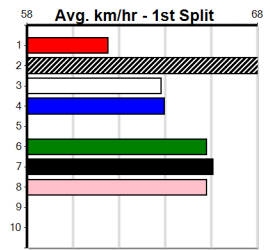

Watchdog Tips: 8 4 6 7 Bet: Win 8

1 KNIGHT CUDDLE (NSW)[5] Draw suits but others rate better, tested. \$31.00
BK Dog Jun-21 Sire: MAGICAL BALE Dam: ZULU TOP
Owner(s): D Cumes
Winning Distances: < 300m (0) 300 - 399m (0) 400 - 499m (3) 500 - 599m (1) 600 - 699m (0) > 700m (0)
Trainer: Debra Cumes (Drouin West)