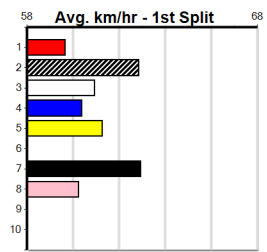

ALDERBROOK PLUMBING (0-2 WINS) (275+)

Distance: 595m, Race Type: Restricted Win, Total Prizemoney: $3,940
1st: $2,640, 2nd: $815, 3rd: $410, 4th: $75

PAW FLASH (8) caught the eye with a strong Meadows win last start and will appreciate the step up in distance. OFFENSIVE LADY (2) is drawn to settle on the speed and could be the big improver. BLUE FLAME (7) will be better for last weeks run here.

Watchdog Tips: 8 2 7 1 Bet: Trifecta 8/1,2,7/1,2,7 ($10 - 166.67%)

FIRST CRACK [M] Strong type, ideally drawn, must for exotics. $13.00
BD Bitch Aug-21 Sire: FERNANDO BALE Dam: DANI THRILLS
Owner(s): D Knight
Winning Distances: < 300m (0) 300 - 399m (0) 400 - 499m (0) 500 - 599m (0) 600 - 699m (0) > 700m (0)
Winning Weights:
5th (7) 26.7 595 SAP R3 07-Apr-24 35.35 34.23 17.00 ELLA'S BABE (34.23) M/6655 . . . 9.86 $45.40 RW
4th (6) 27.3 390 BAL R9 06-May-24 22.90 21.89 5.00L URANO BALE (22.56) M/84 . . . 8.92 $49.40 T3-M
4th (3) 27.3 500 BEN R3 11-May-24 29.05 28.13 2.50L AS YOU WERE (28.89) M/664 . . . 7.03 $31.20 M
2nd (3) 27.2 525 MEP R1 15-May-24 30.81 30.12 4.00L PAW ZELINI (30.54) M/5443 . . . 5.42 $62.00 M
5th (8) 27.1 595 SAP R2 20-May-24 35.45 34.20 12.00 MAHOGANY (34.65) M/6666 . . V10 . 9.79 $50.40 RW
3rd (5) 27.4 425 BEN R1 05-Jun-24 25.10 24.06 0.75L KID GEORGE (25.06) M/774 . . . 7.00 $33.70 M
6th (7) 27.8 450 BAL R2 09-Jun-24 26.25 25.55 10.00 PATRIOT BRADLEY (25.55) S/886 . . V7 . 7.26 $21.40 T3-M
4th (4) 27.4 595 SAP R2 17-Jun-24 35.02 34.30 4.75L MY SLICK RICK (34.69) M/5555 . . . 9.70 $32.70 RW
Last 3 wins NOT included above
Prize Best $3770.00
Starts NBT
Trk/Dts 42-0-4-3
APM 9-0-0-0 1669

OFFENSIVE LADY [6] Better than form, could lead here, improver, $7.00
BK Bitch Jun-22 Sire: FERNANDO BALE Dam: PALACE LADY
Owner(s): H Taylor
Winning Distances: < 300m (0) 300 - 399m (2) 400 - 499m (0) 500 - 599m (0) 600 - 699m (0) > 700m (0)
Winning Weights: 24.0(1) 24.2(1)
2nd (8) 24.3 400 WGL R4 07-May-24 23.11 22.47 4.25L POWER UP MAX (22.83) M/68 . . . 8.67 $2.80 X67
5th (4) 23.8 400 WGL R9 14-May-24 23.06 22.61 6.50L KEONI (22.61) S/66 . . . W 8.86 $12.70 6G
3rd (2) 24.1 400 WGL R10 21-May-24 23.09 22.56 3.5L HIGH END CASH (22.86) M/33 . . . 8.82 $4.30 X67
4th (4) 24.2 450 BAL R3 26-May-24 25.85 24.76 3.5L RIE BALE (25.62) S/875 . . SW . 6.83 $10.60 X67
6th (1) 24.1 515 SAN R2 30-May-24 30.50 29.95 7.50L FLYING DINAR (30.01) M/8866 . . . 5.36 $18.90 6G
6th (8) 24.4 460 WGL R2 06-Jun-24 26.34 25.66 6.50L ASTON GOZO (25.91) M/776 . . . 6.80 $16.00 SH
5th (4) 24.0 460 WGL R4 11-Jun-24 26.51 25.67 5.50L CONSPIRED (26.13) S/776 . . . W 6.87 $7.00 X67
5th (4) 24.0 595 SAP R3 17-Jun-24 35.65 34.30 13.00 RUBEN RHODE (34.75) S/5555 . . . W 10.04 $11.90 RW
Last 3 wins NOT included above
1st (7) 24.0 390 WBL R1 18-Apr-24 22.40 22.32 1.5L GO ME GO (22.50) Q/11 . . . V0 . 8.77 $8.30 MH
1st (7) 24.2 390 WBL R1 25-Apr-24 22.17 22.14 0.25L GRACILIS (22.18) Q/22 . . . 8.65 $2.60 MF
Prize Best $5605.00
Starts NBT
Trk/Dts 11-2-1-1
APM 1-0-0-0 3363