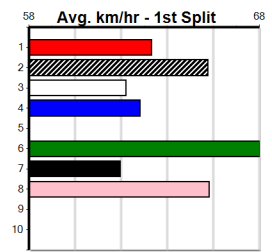

8

9:27PM

(VIC time)

GOLF SIMULATOR COMING SOON TO GE

Distance: 515m, Race Type: Mixed 4/5, Total Prizemoney: $3,875
1st: $2,600, 2nd: $800, 3rd: $400, 4th: $75

FERNANDO PHIL (6) drops considerably in class and he can land on the arm here and it is hard to see him getting run down. WILD CUDDLE (8) is better than her past two starts and can settle on the speed. EMOLGA BALE (3) can fill a minor placing.

Watchdog Tips: **6** **8** **3** **2** **Bet:** Trifecta 6/2,3,8/2,3,8 ($10 - 166.67%)

1

BRAEMAR SHEENA [5] **$34.00**

BK Bitch Jun-21 **Draw helps but others rate better, tested.**

Sire: MY REDEEMER Dam: THURLES PRINCESS **Trainer: Yvonne Cassidy (Valencia Creek)**

Owner(s): Y Cassidy

Winning Distances: < 300m (0) 300 - 399m (0) 400 - 499m (4) 500 - 599m (0) 600 - 699m (0) > 700m (0)

Winning Weights: 27.2(1) 27.4(1) 27.5(1) 27.8(1)

Pl	Dist	Wgt	Track	Date	Time	BOB	Margin	1st/2nd (Time)	PIR	Checked	Comment	WR	Split 1	S/P	Grade
1st	(2)	27.2	400	WGL	R5	11-Apr-24	22.86	22.60	3.5L	GLYOS MOVE (23.09)	M/21	.	.	.	8.57 $6.80 T3-5
5th	(2)	27.8	395	TRA	R10	19-Apr-24	22.78	21.84	6.00L	HARRY THE HOOD (22.36)	M/688	.	.	.	3.88 $40.10 5
6th	(5)	27.5	435	SLE	R12	08-May-24	25.34	24.32	9.00L	TEXAS LONG HORN (24.72)	M/466	.	.	.	5.30 $37.40 5NP
8th	(6)	27.4	395	TRA	R4	15-May-24	23.03	22.19	10.00	QUEEN MAGGIE (22.34)	M/888	.	.	.	4.02 $8.30 5
6th	(1)	27.3	350	HVL	R7	24-May-24	20.38	19.42	2.75L	PURE PROMISE (20.20)	S/4	.	.	.	6.85 $14.10 T3-5
4th	(6)	27.3	460	WGL	R5	30-May-24	26.59	25.91	4.50L	WHERE'S FIFTY (26.29)	Q/235	.	.	.	6.59 $15.80 T3-5
2nd	(1)	27.3	460	WGL	R6	04-Jun-24	26.65	26.11	0.025	BURY DIRT (26.65)	M/256	.	.	.	6.66 $4.90 T3-5
3rd	(5)	27.3	515	SAP	R9	10-Jun-24	30.33	29.57	5.00L	MAY SO DREAMING (29.99)	M/4533	.	.	.	5.32 $12.80 5

Last 3 wins NOT included above

1st	(3)	27.5	400	WGL	R3	04-May-23	23.82	22.62	1.5L	WOODLEIGH BLUEY (23.92)	M/44	.	.	.	8.80 $6.80 T3-M
1st	(7)	27.4	450	TRA	R5	10-Jul-23	25.82	25.64	3.5L	WHY NOT EMILY (26.05)	M/222	.	.	.	6.91 $7.50 T3-RW
1st	(3)	27.8	450	TRA	R4	31-Jul-23	26.18	25.41	2.50L	DARLINGTON MISS (26.34)	M/653	.	SW	.	7.04 $4.80 X67

Bx	1st	2nd	3rd	4th	5th	6th	7th	8th
1		1	1	1				
2	1				2	1		
3	2		1					
4								
5			2		1	1		
6			1	1	2	1	2	1
7	1	1						1
8				2	1	1		

Prize	$6955.00							
Best Starts	NBT							
Trk/Dts	36-4-2-5							
APM	2-0-0-1							
	1936