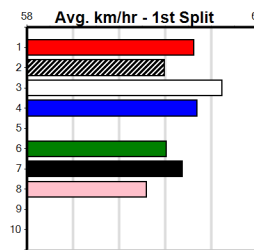

5

8:24PM

(VIC time)

Distance: 515m, Race Type: Grade 5 Heat, Total Prizemoney: $3,340
1st: $2,230, 2nd: $690, 3rd: $345, 4th: $75

Speed map looks generous here for BUCHAN (1) off a suitable draw and he can settle top two early and prove hard to hold out. BACK TO SCRATCH (8) holds a class edge and on his best form he would be hard to beat.

Watchdog Tips: 1 8 3 4 Bet: Win 1

BUCHAN [5] Drawn to settle top 2 early, hard to hold out. $5.50
BD Dog Dec-21 Sire: FERNANDO BALE Dam: ACCUSED
Owner(s): R Thompson
Winning Distances: < 300m (0) 300 - 399m (0) 400 - 499m (2) 500 - 599m (2) 600 - 699m (0) > 700m (0)
Winning Weights: 30.8(1) 30.9(1) 31.1(1) 31.2(1)
1st (7) 30.8 515 SAN R12 07-Mar-24 29.68 29.23 7.00L BIG YETI (30.14) M/1111 . . . 5.15 $8.30 5
4th (4) 30.9 525 MEA R11 16-Mar-24 30.64 29.65 5.50L STROMBOLI (30.26) M/2333 . . . SW . 5.21 $4.60 5
6th (1) 30.9 525 MEA R4 23-Mar-24 30.90 29.64 7.00L LITTLE PRINCE (30.43) M/6666 . . . . 5.27 $1.80 5
8th (3) 31.0 525 MEA R7 30-Mar-24 31.33 29.50 20.00 CABAO KYANITE (29.99) M/4888 . . . V5 . 5.21 $18.10 5
7th (8) 30.5 400 WGL R10 28-May-24 23.14 22.34 9.50L NEED A PILOT (22.49) M/67 . . . . 8.69 $10.30 X45
4th (7) 30.3 435 SLE R7 02-Jun-24 25.03 24.37 3.75L VALENCIA JIM (24.77) M/333 . . . . 5.34 $8.20 X45
8th (1) 30.6 515 SAP R8 10-Jun-24 31.53 29.57 29.00 FUENNY OLD FELLOW (29.57) M/1688 . . . . 5.14 $19.00 X45
2nd (3) 30.5 515 SAP R6 17-Jun-24 29.77 29.74 0.50L CRACKERJACK ROB (29.74) Q/1222 . . . . 5.15 $11.20 X45
Last 3 wins NOT included above
1st (1) 31.1 435 SLE R1 22-Oct-23 25.27 24.56 3.00L DR. IVOR (25.48) M/411 . . . SW . 5.43 $3.40 M
1st (2) 31.2 515 SAP R1 07-Nov-23 29.97 29.48 5.00L MAY SO DREAMING (30.32) M/1111 . . . . 5.31 $2.80 7
1st (8) 30.9 435 SLE R10 18-Feb-24 24.67 24.26 4.25L RABADA (24.95) M/311 . . . . 5.40 $8.40 RW

MISS SCOTCH LESS [5] Needs to lead here to win, place best. $14.00
BK Bitch Nov-20 Sire: HOOKED ON SCOTCH Dam: ZALL GOOD
Owner(s): M Brown
Winning Distances: < 300m (0) 300 - 399m (1) 400 - 499m (2) 500 - 599m (1) 600 - 699m (0) > 700m (0)
Winning Weights: 25.3(2) 25.4(1) 25.8(1)
2= (2) 26.4 460 WGL R5 23-Apr-24 26.13 25.67 0.25L LILLY INTENTION (26.12) M/444 . . . . 6.66 $14.50 RWH
5th (1) 26.7 460 WGL R5 30-Apr-24 26.49 25.78 8.00L AERO RICCARON (25.93) M/333 . . . . 6.71 $14.20 RWF
6th (3) 26.5 460 WGL R5 07-May-24 26.75 26.07 4.50L DAZZLER (26.44) M/677 . . . . 6.75 $8.50 5
2nd (3) 26.2 515 SAP R5 13-May-24 30.03 29.81 2.50L TIGGER INTENTION (29.86) Q/3432 . . . . 5.21 $6.70 5
4th (1) 26.6 460 WGL R7 21-May-24 26.20 25.83 3.75L HE SHINES (25.95) M/564 . . . . 6.65 $23.70 5
6th (2) 26.0 525 MEP R6 29-May-24 30.78 29.92 6.50L YASH BALE (30.36) M/5776 . . . . 5.21 $8.20 5
7th (7) 26.2 515 SAP R7 03-Jun-24 30.73 29.83 13.00L ASTON BOLLINGER (29.87) M/5777 . . . . 5.26 $18.40 5
2nd (5) 26.4 460 WGL R10 15-Jun-24 26.23 26.08 2.25L STITCH AND SHOUT (26.08) M/222 . . . . 6.64 $7.10 5
Last 3 wins NOT included above
1st (8) 25.4 400 WGL R2 23-Sep-22 22.80 22.63 4.50L TUZLA BALE (23.11) M/11 . . . . 8.39 $1.20 X67
1st (1) 25.3 515 SAP R9 01-Nov-22 30.00 29.51 2.00L DOORAIN MARCO (30.14) M/1111 . . . . 5.14 $1.60 6G
1st (7) 25.8 460 WGL R9 25-Jul-23 26.09 26.09 1.5L MORAUTO JOHNNY (26.19) Q/222 . . . . 6.63 $2.00 5