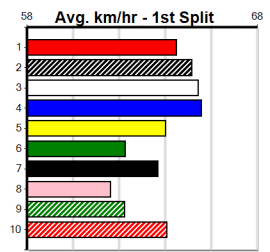

9

9:45PM

(VIC time)

Distance: 515m, Race Type: Mixed 6/7, Total Prizemoney: $3,340
1st: $2,230, 2nd: $690, 3rd: $345, 4th: $75

TEMPER TRAP (1) should settle top 2 early and looks well suited to a race of this nature. PAW DIMETRA (7) is well up to this class and only needs an ounce of luck in running to feature in the placings.

Watchdog Tips: 1 7 2 3 Bet: Win 1

Form Box Wgt Dist Track Date Time BON Margin 1st/2nd (Time) PIR Checked Comment W/R Split 1 S/P Grade
TEMPER TRAP [6] Settles near the lead, suited here, hard to catch $5.00
Owner(s): Low Key (SYN), C Mcilwraith, A McMannis, S Clark, S Baird
Trainer: Darren Archer (Nilma North)

BEST OF COLOUR [6] Better than past few runs, look for improvement. $10.00
Owner(s): JUST COLOUR (SYN), C Haigh, J Reynolds
Trainer: Jane Reynolds (Pearcedale)

SMOKIN' GRACIE [7] Near faultless early, can get tired, still respect $7.50
Owner(s): Grace and Isai (SYN), S Grace, A Isai
Trainer: David Kerr (Caldermeade)

ZIPPING ARCEE (NSW)[6] New here, on speed runner, place hope. $12.00
Owner(s): G Black
Trainer: Mark Delbridge (Balliang)

I'M HONEY [6] Been racing in tougher races, keep safe. $3.40
Owner(s): Smith Racing (SYN), D Smith, J Smith
Trainer: Danielle Smith (Lara)

1

2

3

4

5