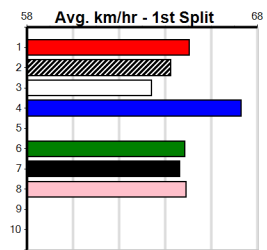

6

8:47PM

(VIC time)

Distance: 515m, Race Type: Grade 5 Heat, Total Prizemoney: $3,340
1st: $2,230, 2nd: $690, 3rd: $345, 4th: $75

YOGEN BALE (2) once fully balanced can show elite speed and looks suited to a race of this nature. MAVIS TOLMIE (1) continues to get faster and is drawn to feature. FLYING DINAR (6) will need some luck early but is a powerful type.

Watchdog Tips: 2 1 6 8 Bet: Box Trifecta 1,2,6 ($10 for 166.67%)

MAVIS TOLMIE [5] Continues to impress, gun draw, major player. $2.70
Owner(s): M Delbridge
Winning Distances: < 300m (0) 300 - 399m (1) 400 - 499m (4) 500 - 599m (0) 600 - 699m (0) > 700m (0)
Winning Weights: 32.5(1) 33.0(1) 33.2(2) 33.4(1)
Last 3 wins NOT included above

YOGEN BALE (NSW)[5] Explodes soon after box rise, hard to catch. $3.20
Owner(s): B Wheeler
Winning Distances: < 300m (0) 300 - 399m (1) 400 - 499m (4) 500 - 599m (4) 600 - 699m (0) > 700m (0)
Winning Weights: 35.3(1) 35.4(1) 35.9(1) 36.0(4) 36.1(1) 36.3(1)
Last 3 wins NOT included above

INTER CYBORG [5] Find this much harder than last starts win. $26.00
Owner(s): V Johnson
Winning Distances: < 300m (0) 300 - 399m (5) 400 - 499m (1) 500 - 599m (1) 600 - 699m (0) > 700m (0)
Winning Weights: 27.9(1) 29.0(2) 29.4(1) 29.5(1) 29.9(1) 31.0(1)
Last 3 wins NOT included above

BLUEBELLE COLOUR [5] Front runner, place looks best in this company. $23.00
Owner(s): JUST COLOUR (SYN), C Haigh, J Reynolds
Winning Distances: < 300m (0) 300 - 399m (1) 400 - 499m (2) 500 - 599m (0) 600 - 699m (0) > 700m (0)
Winning Weights: 26.2(2) 26.3(1)
Last 3 wins NOT included above

*** VACANT BOX ***
Owner(s):
Winning Distances: < 300m (0) 300 - 399m (0) 400 - 499m (0) 500 - 599m (0) 600 - 699m (0) > 700m (0)
Winning Weights:

1

2

3

4

5