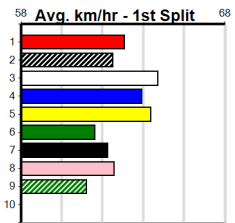

11

10:23PM

(VIC time)

SHOWGIRL SHIRLEY (5) best from would take this race out and she only needs some luck going into the first bend to be in the finish. SHE'S THE GROUSE (7) beat the to elect last start and excels off wide draws.

Watchdog Tips: 5 7 2 4 Bet: Box Quinella 2,5,7 ($10 for 333.33%)