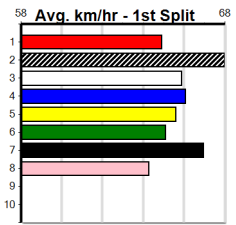

CONGRATULATIONS SIMONE FISHER

Distance: 515m, Race Type: Mixed 4/5, Total Prizemoney: $3,875
1st: $2,600, 2nd: $800, 3rd: $400, 4th: $75

6

8:45PM

(VIC time)

ASTON COSTELLO (7) holds a class edge and with an unimpeded run going into the first bend he will prove hard to beat. FIGURE IT OUT (3) has turned in some smart performances around the provincial circuits of late and can race on the speed.

Watchdog Tips: 7 3 1 2 **Bet:** Box Trifecta 1,2,3,7 ($10 for 41.67%)