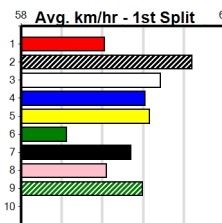

ALDERBROOK PLUMBING

Distance: 515m, Race Type: Grade 7, Total Prizemoney: $3,340
1st: $2,230, 2nd: $690, 3rd: $345, 4th: $75

3

7:39PM

(VIC time)

CASHING OUT (3) is a promising type who can either lead or come off the speed to win in this class. CELESTIAL DAWN (2) can settle top 2 here and a top three finish looks likely. PRIMO TONIC (1) can run home into a minor placing.

Watchdog Tips: **3** **2** **1** **6** **Bet:** **Trifecta 3/1,2/1,2,4,6 ($10 - 166.67%)**