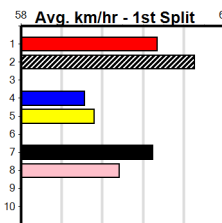

Sandown (SAP)

10

10:05PM

(VIC time)

TOONGABBIE LODGE (2-3 WINS)

Distance: 515m, Race Type: Restricted Win, Total Prizemoney: $3,340

1st: $2,230, 2nd: $690, 3rd: $345, 4th: $75

RUN FOR SHELTER (2) only needs to step on even terms here and she can hold them out going into the first bend and will take some catching. RUBEN RHODE (1) will be strong in the last 2 sectionals here and looks the clear danger.

Watchdog Tips: **2** **1** **4** **7** Bet: **Box Quinella 1,2 ($10 for 1000%)**

Form	Box	Weight	Dist	Track	Date	Time	BON	Margin	1st/2nd (Time)	PIR	Checked	Comment	W/R	Split 1	S/P	Grade

1 RUBEN RHODE [6] *One of the big guns in this, top 2 finish awaits.* **$2.20**

BK D Mar-22 COSMIC RUMBLE DELTA RHODE

Trainer: Rocky Crisafi (Pakenham)

2nd (5) 32.2 460 WGL R5 14-May-24 26.13 25.86 2.25LNEED A PILOT (25.97) M/544 . . . . 6.67 $7.40 RW

3rd (8) 32.1 515 SAP R5 20-May-24 30.11 29.40 4.50LOSCAR INTENTION (29.80) S/7433 . . . SW . 5.38 $4.10 X67

3rd (3) 32.0 600 MEA R3 25-May-24 34.73 34.17 8.00LREITERATE (34.17) M/3333 . . . . 9.18 $11.00 RW

2nd (4) 32.1 600 MEP R9 29-May-24 35.05 34.84 3.00LBOUNDING CHIEF (34.85) M/4333 . . . . 9.32 $1.40 X67

Owner(s): N McCullagh

Winning Boxes

1	2	3	4	5	6	7	8
1	1						
Prize	$8,650.00						
Best	29.81						
Starts	12-2-4-3						
Trk/Dst	6-2-0-2						
APM	$7048						

2 RUN FOR SHELTER [6] *Back in form, can lead them up, hard to catch.* **$2.20**

BK B Dec-21 SUPERIOR PANAMA GEMILLY

Trainer: Ann Panetta (Melton West)

2nd (5) 25.8 500 BEN R5 10-May-24 28.18 27.90 3.00LRECYCLED (27.97) M/332 . . . . 6.63 $12.10 X67H

3rd (4) 26.0 500 BEN R5 17-May-24 28.31 28.08 0.50LSICK AND TIRED (28.28) M/222 . . . . 6.54 $10.30 X67F

5th (1) 26.5 525 MEA R2 25-May-24 30.54 29.89 9.00LSHAYNA BALE (29.94) M/3223 . . . . 5.16 $3.50 6G

1st (5) 26.3 500 BEN R7 31-May-24 28.21 28.17 4.00LSTAR BRIE (28.48) M/111 . . . . 6.54 $1.60 RW

Owner(s): D Verhagen

Winning Boxes

1	2	3	4	5	6	7	8
1				2			
Prize	$17,055.00						
Best	FSH						
Starts	30-3-11-3						
Trk/Dst	0-0-0-0						
APM	$8372						

3 *** VACANT BOX ***

Trainer:
Owner(s):

4 ABRAXAS BALE (NSW)[6] *Risky at box rise but has some talent, respect.* **$7.00**

BD D Apr-22 CHRISTO BALE DYNA ROMY

Trainer: Samantha Grenfell (Anakie)

2nd (6) 36.1 450 BAL R10 06-May-24 25.96 25.55 2.00LFRANKLY FEVER (25.82) M/544 . . . . 6.91 $8.80 T3-RW

4th (3) 36.3 515 SAP R11 13-May-24 30.42 29.81 4.75LPENNY INTENTION (30.10) M/6334 . . . SW . 5.34 $17.30 X67H

1st (4) 36.3 400 GEL R9 21-May-24 23.18 22.48 1.00LTINKER BRUCE (23.24) M/61 . . . . 8.73 $3.10 7

2nd (1) 36.4 390 BAL R2 27-May-24 22.27 22.20 1.25LPAPER SHREDDER (22.20) M/42 . . . . 8.68 $6.80 X67

Owner(s): B Wheeler

Winning Boxes

1	2	3	4	5	6	7	8
			1				1
Prize	$3,530.00						
Best	NBT						
Starts	13-2-2-4						
Trk/Dst	1-0-0-0						
APM	$3083						

5 CATCH A RAINBOW [5] *Steady run here last week, needs some luck.* **$23.00**

BK B Nov-21 GET IT GIZMO MISS FIREBIRD

Trainer: Cheryl Pirani (Boronia)

6th (5) 29.2 460 WGL R8 02-May-24 26.90 25.98 12.00LBUSTER'S DREAM (26.10) M/887 . . . . 7.00 $16.40 T3-5

4th (4) 29.0 460 WGL R6 09-May-24 27.10 26.35 8.50LKNICKED OFF (26.53) M/567 . . . . 6.83 $11.20 5

4th (3) 28.6 515 SAP R12 13-May-24 30.48 29.81 6.50LZORBAS BALE (30.04) M/6554 . . . . 5.34 $47.00 5

3rd (1) 28.6 515 SAP R11 20-May-24 30.28 29.40 3.5LKNIGHT CUDDLE (30.04) Q/2333 . . . . 5.31 $3.50 5NP

Owner(s): C Pirani

Winning Boxes

1	2	3	4	5	6	7	8
			1			1	1
Prize	$4,660.00						
Best	NBT						
Starts	18-3-0-2						
Trk/Dst	2-0-0-1						
APM	$2376						

6 *** VACANT BOX ***

Trainer:
Owner(s):