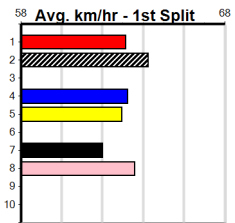

SANDOWN VET CLINIC (1-2 WINS)(275+ R

Distance: 595m, Race Type: Restricted Win, Total Prizemoney: \$3,940
1st: \$2,640, 2nd: \$815, 3rd: \$410, 4th: \$75

9

9:47PM

(VIC time)

DUNDEE COOPER (2) was an all the way recent winner this track and distance in a race no harder than this and can get the job done once again. PEG (4) can set the early tempo and is a must for top 3 SRM players.