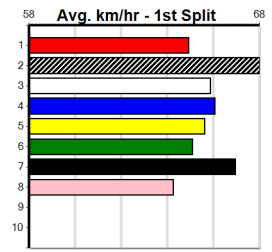

CONGRATULATIONS SIMONE FISHER

Distance: 515m, Race Type: Mixed 4/5, Total Prizemoney: $3,875
1st: $2,600, 2nd: $800, 3rd: $400, 4th: $75

ASTON COSTELLO (7) holds a class edge and with an unimpeded run going into the first bend he will prove hard to beat. FIGURE IT OUT (3) has turned in some smart performances around the provincial circuits of late and can race on the speed.

Watchdog Tips: 7 3 1 2 Bet: Box Trifecta 1,2,3,7 ($10 for 41.67%)

TRICKSTER'S HALO [5] New here, has plenty of talent, key player. $4.50
BD Bitch Nov-21 Sire: HARD STYLE RICO Dam: TRIXTA ROX
Owner(s): M Lewis
Trainer: Neil Armstrong (Cranbourne)
Winning Distances: < 300m (0) 300 - 399m (5) 400 - 499m (0) 500 - 599m (0) 600 - 699m (0) > 700m (0)
Winning Weights: 27.0(1) 27.2(1) 27.8(2) 28.1(1)
Box History table and Prize Best Starts table included.

DEWANA SENSATION [5] Can unwind a big finish, each way claims. $7.00
BK Bitch May-21 Sire: FERNANDO BALE Dam: DEWANA CLASSIC
Owner(s): DOZUS TWO (SYN), B Dewan, M Dewan
Trainer: Matthew Dewan (Carrum Downs)
Winning Distances: < 300m (0) 300 - 399m (0) 400 - 499m (0) 500 - 599m (4) 600 - 699m (0) > 700m (1)
Winning Weights: 25.5(2) 25.7(1) 25.8(2)
Box History table and Prize Best Starts table included.

FIGURE IT OUT (NSW)[5] Provincial form is full of merit, big danger. $4.50
BK Bitch Nov-21 Sire: SUPERIOR PANAMA Dam: WHAT ABOUT IT
Owner(s): K Knight
Trainer: Adele Powell (Stanhope)
Winning Distances: < 300m (0) 300 - 399m (1) 400 - 499m (3) 500 - 599m (2) 600 - 699m (0) > 700m (0)
Winning Weights: 29.0(2) 29.2(2) 29.5(1) 29.6(1)
Box History table and Prize Best Starts table included.

RIXI BALE (NSW)[4] Can come out running at times, keep safe. $8.50
BK Bitch Dec-20 Sire: ORSON ALLEN Dam: DYNA ADRIA
Owner(s): B Wheeler
Trainer: Correy Grenfell (Anakie)
Winning Distances: < 300m (0) 300 - 399m (1) 400 - 499m (4) 500 - 599m (6) 600 - 699m (0) > 700m (0)
Winning Weights: 26.1(1) 26.5(1) 26.8(2) 26.9(1) 27.0(1) 27.2(1) 27.3(2) 28.0(1) 28.2(1)
Box History table and Prize Best Starts table included.

HIT TOP GEAR (NSW)[5] Likely to get crowded early, place best. $18.00
BK Bitch May-21 Sire: SHIMA SHINE Dam: SALDANA
Owner(s): Lu Lu (SYN), D Bowman, P Mcdowall
Trainer: Matthew Lanigan (Rowsley)
Winning Distances: < 300m (0) 300 - 399m (0) 400 - 499m (0) 500 - 599m (0) 600 - 699m (1) > 700m (3)
Winning Weights: 27.3(1) 27.4(2) 27.5(1)
Box History table and Prize Best Starts table included.