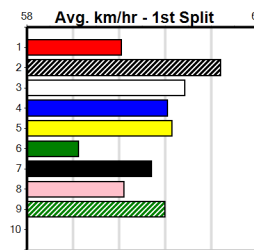

3

7:39PM

(VIC time)

Distance: 515m, Race Type: Grade 7, Total Prizemoney: $3,340
1st: $2,230, 2nd: $690, 3rd: $345, 4th: $75

CASHING OUT (3) is a promising type who can either lead or come off the speed to win in this class. CELESTIAL DAWN (2) can settle top 2 here and a top three finish looks likely. PRIMO TONIC (1) can run home into a minor placing.

Watchdog Tips: 3 2 1 6 Bet: Trifecta 3/1,2/1,2,4,6 ($10 - 166.67%)

Form Box Wgt Dist Track Date Time BON Margin 1st/2nd (Time) PIR Checked Comment W/R Split 1 S/P Grade

PRIMO TONIC [7] Can unwind a strong finish, each way claims. $8.00
WBK Dog Mar-22 Sire: MEPUNGA BLAZER Dam: MAHJONG WORLD
Owner(s): Passarelli Anastasio (SYN), N Passarelli, T Anastasio
Trainer: David Condon (Devon Meadows)
Winning Distances: < 300m (0) 300 - 399m (0) 400 - 499m (1) 500 - 599m (0) 600 - 699m (0) > 700m (0)
Winning Weights: 33.5(1)
4th (4) 33.6 460 WGL R2 13-Apr-24 26.30 25.95 5.50L EMPTY YOUR MIND (25.95) M/654 . . . . 6.85 $12.10 M
3rd (4) 33.5 595 SAP R3 21-Apr-24 35.29 34.02 4.50L NO WAY PUNK (34.99) S/7654 . . . . 9.89 $3.20 RW
6th (3) 33.3 660 BEN R4 26-Apr-24 38.85 37.85 15.00 FULL OF REGRETS (37.85) M/3545 . . . . 4.29 $42.60 RW
1st (3) 33.5 460 WGL R3 09-May-24 26.72 26.35 3.00L JASPER'S JACKPOT (26.91) S/632 . . . . 6.85 $2.90 M
5th (2) 33.4 595 SAP R3 13-May-24 34.90 34.39 6.50L FLYING ENVY (34.48) S/6555 . . . . 9.72 $20.80 RW
5th (3) 32.8 515 SAP R4 20-May-24 30.36 29.40 6.00L WILD SERENA (29.95) M/7766 . . . . 5.31 $26.50 7
4th (2) 33.1 460 GEL R7 25-May-24 26.58 25.62 13.00 YASH BALE (25.72) S/655 . . . . 6.87 $47.30 X67
5th (6) 32.7 350 HVL R7 31-May-24 19.68 19.01 5.50L WILD ROVER (19.30) S/7 . . . . 6.77 $24.40 T3-RW
Last 3 wins NOT included above
Prize Best $4295.00
Starts NBT 19-1-1-5
Trk/Dts 7-0-1-3
APM 3040

CELESTIAL DAWN [7] Big chance to lead here, should feature strongly. $6.00
BK Bitch Mar-21 Sire: FERNANDO BALE Dam: EXTREME SUMMER
Owner(s): L Pisano
Trainer: Luigi Pisano (Lysterfield)
Winning Distances: < 300m (0) 300 - 399m (0) 400 - 499m (0) 500 - 599m (1) 600 - 699m (0) > 700m (0)
Winning Weights: 25.0(1)
2nd (7) 26.4 515 SAP R4 28-Jan-24 30.15 29.61 3.00L MISDIRECTED (29.95) Q/1111 . . SW . 5.12 $12.90 X67H
3rd (7) 26.4 515 SAN R1 01-Feb-24 29.82 29.36 1.25L MISDIRECTED (29.74) Q/1111 . . . . 5.07 $7.10 X67F
2nd (6) 25.9 515 SAN R1 15-Feb-24 29.95 29.46 0.50L LADY WILSON (29.92) Q/1111 . . . . 5.16 $9.20 7
6th (8) 26.4 515 SAN R1 22-Feb-24 30.66 29.48 16.00 SHREWD STICKER (29.56) M/5556 . . . . 5.19 $11.50 7
7th (8) 26.2 515 SAP R6 25-Feb-24 30.92 29.46 18.00 UTRILLO BALE (29.70) M/2887 . . . . 5.20 $6.20 X67H
3rd (5) 26.0 515 SAN R1 29-Feb-24 30.05 29.23 4.75L I'M A MUSTANG (29.73) Q/2333 . . . W 5.15 $16.60 X67
7th (4) 26.0 525 MEA R1 16-Mar-24 30.90 29.65 7.50L CABAO LAPIS (30.41) Q/4467 . . . . 5.14 $8.20 7
6th (2) 25.9 525 MEP R3 03-Apr-24 30.79 29.91 11.00 ZIPPING MOFFAT (30.08) Q/3335 . . . . 5.81 $22.50 X67H
Last 3 wins NOT included above
1st (1) 25.0 515 SAP R1 30-Apr-23 30.25 29.50 0.10L ALONZO THRILLS (30.26) Q/2122 . . . . 5.17 $2.20 M
Prize Best $6725.00
Starts 30.25(1)-30/4/23
Trk/Dts 11-1-3-2
APM 8-1-2-2 2525