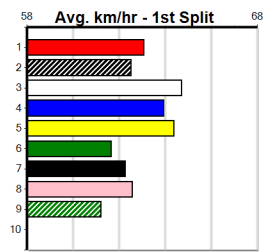

SHOWGIRL SHIRLEY (5) best from would take this race out and she only needs some luck going into the first bend to be in the finish. SHE'S THE GROUSE (7) beat the to elect last start and excels off wide draws.

Watchdog Tips: **5** **7** **2** **4** **Bet:** **Box Quinella 2,5,7 ($10 for 333.33%)**

SMOOTH CRUISER [5] Comes into calculations off the gun draw. **$12.00**

BK Dog Feb-20 Sire: XTREME KNOCKA Dam: FREEDOM FIRE Trainer: Malcolm Carr (Devon Meadows)

Owner(s): J Carr

Winning Distances: < 300m (0) 300 - 399m (0) 400 - 499m (4) 500 - 599m (3) 600 - 699m (0) > 700m (0)

Winning Weights: 31.6(1) 31.7(1) 31.8(1) 32.0(1) 32.2(1) 32.3(2)

Rank	Draw	Weight	Sex	Date	Time	Margin	1st/2nd (Time)	PIR	Checked	Comment	WR	Split 1	S/P	Grade	
3rd	(4)	32.6	400	WGL	R5	04-Apr-24	23.01	22.65	1.00L	LOCHINVAR KEWELL (22.96)	M/44	.	V3	8.62	$27.40 T3-5
6th	(7)	32.9	395	TRA	R6	08-Apr-24	23.06	22.05	9.00L	WHO TOLD JOHN (22.44)	M/356	.	.	3.87	$10.70 T3-5
4th	(7)	32.6	460	WGL	R6	13-Apr-24	26.74	25.95	8.50L	LITTLE VENICE (26.17)	M/554	.	.	6.77	$17.20 5
6th	(2)	32.8	515	SAP	R10	21-Apr-24	30.52	29.30	10.00	LEKTRA TRIGGER (29.85)	S/7567	.	.	5.29	$19.80 5
3rd	(4)	32.8	515	SAP	R11	05-May-24	30.17	29.71	4.25L	SHOWGIRL SHIRLEY (29.87)	M/3333	.	.	5.22	$27.90 5NP
2nd	(5)	32.6	395	TRA	R6	13-May-24	22.66	22.53	0.75L	OUR BOY MAESTRO (22.62)	M/644	.	.	3.87	$30.30 5
4th	(2)	32.7	450	TRA	R10	20-May-24	26.05	25.60	6.50L	DASHING CLAUDIA (25.60)	M/456	.	.	6.87	$16.10 T3-5
7th	(4)	32.6	510	SLE	R8	27-May-24	29.69	29.29	6.00L	YOU'RE IN LUCK (29.29)	S/766	.	.	9.62	$15.40 5

Last 3 wins NOT included above

1st	(7)	32.0	500	TRA	R7	13-Mar-23	27.95	27.95	0.50L	WADELOCK HARRY (27.98)	M/333	.	.	9.29	$18.80 T3-RW
1st	(8)	32.2	525	MEP	R10	19-Apr-23	30.58	30.27	6.50L	GET IT BACK (31.02)	M/2111	.	.	5.29	$6.80 T3-5
1st	(1)	31.7	400	WGL	R12	21-Sep-23	23.19	22.91	0.50L	ASTON ROSA (23.23)	M/43	.	.	8.69	$3.90 5

Box History

Bx	1st	2nd	3rd	4th	5th	6th	7th	8th
1	2	2	1	2	1	1		
2		3	2	5	4	4	1	
3	1	2	1		2	3	1	
4		1	4		1	2	2	3
5	2	1	1	3	5	1	1	1
6		2	2	3	5	1	5	
7	1	3	5	1	4	2	2	1
8	1		2	1	5	3	1	2

Prize Best Starts Trk/Dts APM: $23430.00, 30.01(3)-22/1/23, 120-7-14-18, 15-1-3-1, 3052