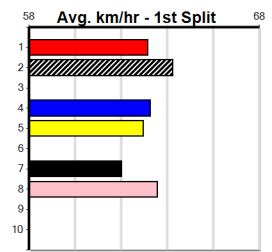

9

9:47PM

(VIC time)

Distance: 595m, Race Type: Restricted Win, Total Prizemoney: $3,940
1st: $2,640, 2nd: $815, 3rd: $410, 4th: $75

DUNDEE COOPER (2) was an all the way recent winner this track and distance in a race no harder than this and can get the job done once again. PEG (4) can set the early tempo and is a must for top 3 SRM players.

Watchdog Tips: 2 4 7 1 Bet: Win 2

ASTON MONITOR [6] Drawn to settle closer than usual, keep safe. $5.00
Owner(s): T Whitford
Sire: FLYING PENSKE Dam: ASTON TARA
Trainer: Trevor Whitford (Willow Grove)
Winning Distances: < 300m (0) 300 - 399m (0) 400 - 499m (1) 500 - 599m (1) 600 - 699m (0) > 700m (0)
Winning Weights: 32.9(1) 33.3(1)
4th (6) 33.8 545 BAL R7 15-Apr-24 32.14 31.81 5.00L ASTON ARIELLE (31.81) M/2253 . . . . 6.96 $15.40 T3-RW
5th (6) 33.8 595 SAP R3 21-Apr-24 35.42 34.02 6.50L NO WAY PUNK (34.99) S/5565 . . . . 9.87 $10.20 RW
3rd (4) 33.7 510 SLE R5 24-Apr-24 29.47 29.28 2.25L ELLE GEM (29.32) M/433 . . . . 9.49 $16.00 X67
4th (7) 33.6 450 TRA R7 06-May-24 25.59 24.96 3.5L CATCH THE OUTLAW (25.35) M/245 . . . . 6.88 $21.60 T3-RW
6th (6) 33.2 450 TRA R7 13-May-24 26.17 25.42 11.00 FASCINATE DEBRA (25.43) M/556 . . . . 7.03 $16.50 X67
2nd (5) 33.0 460 WGL R7 16-May-24 26.32 26.16 2.50L BRINDLE CHIC (26.16) S/833 . . . . 6.87 $62.60 T3-RW
2nd (7) 33.0 460 WGL R7 23-May-24 26.48 26.11 4.75L SERGEANT POPE (26.15) M/663 . . . . 6.88 $13.50 X67
4th (6) 32.8 600 MEP R9 29-May-24 35.26 34.84 6.00L BOUNDING CHIEF (34.85) M/5554 . . . . 9.40 $61.60 X67
Last 3 wins NOT included above
1st (5) 32.9 460 WGL R2 27-Apr-23 26.14 25.97 3.25L BUSTLING BULL (26.36) Q/111 . . . . 6.58 $3.60 T3-M
1st (3) 33.3 595 SAP R1 12-Nov-23 35.01 34.13 1.25L FINALLY CHASING (35.10) M/3333 . . . . SW 9.55 $4.60 RW

DUNDEE COOPER [6] Proven this track and distance and in this class. $2.00
Owner(s): G Scott-smith
Sire: AUSSIE INFRARED Dam: DUNDEE CALYPSO
Trainer: Geoffrey Scott-smith (Pakenham)
Winning Distances: < 300m (0) 300 - 399m (0) 400 - 499m (1) 500 - 599m (1) 600 - 699m (0) > 700m (0)
Winning Weights: 33.1(1) 33.5(1)
4th (3) 33.5 515 SAP R4 07-Apr-24 30.43 29.34 4.50L TEMPER TRAP (30.13) M/6743 . . . . 5.26 $12.40 X67
3rd (4) 33.2 515 SAP R4 21-Apr-24 30.21 29.30 8.00L DISHY DI (29.68) M/7775 . . . . 5.34 $20.60 X67H
4th (5) 33.3 515 SAN R9 25-Apr-24 30.13 29.24 5.00L SCREECHING (29.78) M/6544 . . . . 5.34 $106.90 X67F
7th (7) 33.1 595 SAP R9 05-May-24 35.26 34.35 11.00 PREMIUM EQUITY (34.50) M/7666 . . . . 9.71 $26.40 RWH
3rd (2) 33.1 500 BEN R4 10-May-24 28.60 27.90 11.00 FERGUS ZULU (27.90) M/544 . . . . 6.78 $34.40 X67H
6th (8) 32.8 500 BEN R5 17-May-24 28.74 28.08 7.00L SICK AND TIRED (28.28) M/666 . . . . 6.79 $68.10 X67F
1st (2) 33.1 595 SAP R3 20-May-24 34.75 34.20 0.50L LYON BALE (34.77) Q/1111 . . . . SW 9.30 $5.80 RW
7th (6) 33.4 450 BAL R3 26-May-24 26.26 24.76 9.50L RIE BALE (25.62) M/768 . . . . 6.78 $43.90 X67
Last 3 wins NOT included above
1st (1) 33.5 400 WGL R1 16-Nov-23 23.02 22.79 6.00L ASTON VINE (23.41) M/32 . . . . 8.65 $1.60 M

*** VACANT BOX ***
Owner(s):
Winning Distances: < 300m (0) 300 - 399m (0) 400 - 499m (0) 500 - 599m (0) 600 - 699m (0) > 700m (0)
Winning Weights: