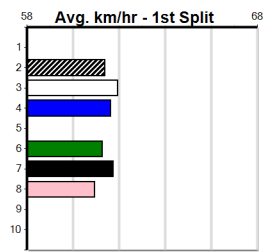

PHOTO MAN AT STUD (0-2 WINS)(275 RANK+)

4

8:01PM

(VIC time)

Distance: 595m, Race Type: Restricted Win, Total Prizemoney: $3,940
1st: $2,640, 2nd: $815, 3rd: $410, 4th: $75

EASY PIE (2) has shown some improvement of late and a clean getaway can see him lead throughout. RATTLE AND BANG (7) is better than his form indicates and he can run a cheeky race at odds. HIGH ON LIFE (3) won't be too far away

Watchdog Tips: **2** **7** **3** **1** **Bet:** **Win 2**

1

GENERAL SHADOW [M] **Drawn to get all the favours, keep safe** **$7.00**

BD Dog Aug-22 Sire: SH AVATAR Dam: ROCKIN' ROSIE Trainer: Grant Masterson (Tyabb)

Owner(s): MASTER MILKY (SYN), G Masterson, T Fauli

Winning Distances: < 300m (0) 300 - 399m (0) 400 - 499m (0) 500 - 599m (0) 600 - 699m (0) > 700m (0)

Winning Weights:

Box	1st	2nd	3rd	4th	5th	6th	7th	8th					
5th (4)	31.3	450	TRA	R3	10-May-24	26.39	24.65	19.00	ROSS STREET PETE (25.07)	M/445	6.85	$11.70	RW
6th (2)	31.3	450	TRA	R3	17-May-24	26.37	25.13	9.00L	HAMISH ROSE (25.75)	M/566	6.91	$43.10	M

Last 3 wins NOT included above

Box History

Box	1st	2nd	3rd	4th	5th	6th	7th	8th
1								
2								
3								
4								
5								
6								
7								
8								

Prize Best Starts Trk/Dts APM

					$0.00
					FSH
					2-0-0-0
					0-0-0-0
					0

2

EASY PIE [7] **Drawn to settle on the speed, hard to reel in** **$2.20**

BK Dog May-22 Sire: BERNARDO Dam: GLORIOUS Trainer: Brad Sands (Pakenham)

Owner(s): B Sands

Winning Distances: < 300m (0) 300 - 399m (1) 400 - 499m (0) 500 - 599m (0) 600 - 699m (0) > 700m (0)

Winning Weights: 32.5(1)

Box	1st	2nd	3rd	4th	5th	6th	7th	8th					
4th (5)	31.8	435	SLE	R1	27-Mar-24	25.49	24.59	13.00	MR. PRESIDENT (24.59)	M/544	5.50	$15.00	M
7th (5)	31.9	395	TRA	R1	03-Apr-24	23.17	22.16	9.00L	LUXFORD (22.57)	M/677	4.01	$21.20	M
2nd (2)	32.2	435	SLE	R1	24-Apr-24	25.23	24.60	5.50L	DR. ERICA (24.87)	M/322	5.49	$18.90	M
6th (2)	32.3	450	TRA	R1	29-Apr-24	26.43	25.66	11.00	ARCHER THREE (25.66)	M/777	7.08	$2.50	T3-M
1st (5)	32.5	350	HVL	R3	03-May-24	19.94	19.59	2.75L	IRON TYSON (20.12)	M/1	6.67	$3.90	T3-M
6th (8)	32.5	460	WGL	R7	09-May-24	26.91	26.35	4.75L	VELOX BALE (26.58)	S/876	6.97	$17.70	X67
3rd (7)	32.5	450	TRA	R7	13-May-24	25.76	25.42	5.00L	FASCINATE DEBRA (25.43)	M/433	6.99	$10.30	X67
5th (8)	32.5	460	WGL	R9	21-May-24	26.66	25.83	12.00	CHAVERO (25.83)	M/665	6.89	$35.90	X67H

Last 3 wins NOT included above

Box History

Box	1st	2nd	3rd	4th	5th	6th	7th	8th
1								
2								
3								
4								
5								
6								
7								
8								

Prize Best Starts Trk/Dts APM

					$1605.00
					FSH
					9-1-1-1
					0-0-0-0
					1491