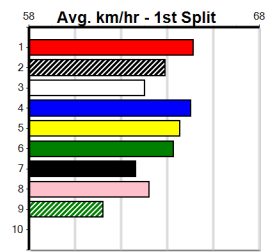

Sandown (SAP)

5

8:23PM

(VIC time)

HARD STYLE RICO AT STUD (275+ RANK)

Distance: 515m, Race Type: Grade 5 No Penalty, Total Prizemoney: $3,340
1st: $2,230, 2nd: $690, 3rd: $345, 4th: $75

GRACELAND BOY (2) has returned to his best form recently and can make a mid-race move and prove too strong in the run home. UPTIGHT (6) has the early speed to cross and lead and will be better for his run here last time.

Watchdog Tips: 2 6 3 4 **Bet:** Box Trifecta 2,3,4,6 ($10 for 41.67%)

Form Box	Wgt	Dist	Track	Date	Time	BON	Margin	1st/2nd (Time)	PIR	Checked	Comment	WR	Split 1	S/P	Grade

HOWE PIE (WA)[5] **Comes into calculations from this draw.** **$7.00**

BK Dog Sep-20 **Sire: AUSSIE INFRARED Dam: BUBBA'S SILVIA**

Owner(s): big dog (SYN), B Sands, F Toth **Trainer: Dean Millier (Pakenham)**

Winning Distances: < 300m (0) 300 - 399m (4) 400 - 499m (4) 500 - 599m (2) 600 - 699m (0) > 700m (0)

Winning Weights: 29.6(1) 30.6(3) 30.7(2) 31.3(2) 31.9(1) 32.0(1)

6th (4)	31.6	500	TRA	R8	28-Feb-24	28.34	27.72	9.00L MINTER FROST (27.72)	M/776	.	.	.	9.45	$55.80	X45
5th (5)	31.4	350	HVL	R8	05-Mar-24	19.55	19.19	3.00L CRACKERJACK JET (19.35)	M/6	.	.	.	6.64	$28.90	5H
3rd (7)	31.4	450	TRA	R8	18-Mar-24	25.58	25.38	3.00L MANILA HECKLE (25.38)	M/333	.	.	.	6.74	$11.90	T3-5
3rd (4)	31.0	510	SLE	R6	24-Mar-24	29.10	28.72	5.50L SEPHORA BALE (28.72)	M/233	.	.	.	9.29	$36.70	X45
5th (8)	31.3	500	TRA	R8	29-Mar-24	28.31	27.75	8.00L EARLY BOY (27.75)	M/765	.	.	.	9.48	$63.80	X45
4th (6)	31.5	450	TRA	R8	08-Apr-24	25.55	25.46	1.5L ON THE COIN (25.46)	M/554	.	.	.	6.82	$6.30	T3-5
1st (4)	31.3	450	TRA	R8	22-Apr-24	25.33	25.33	1.00L CATCH THE OUTLAW (25.38)	M/344	.	SW	.	6.76	$3.80	T3-5
7th (5)	31.9	500	TRA	R8	01-May-24	28.26	27.60	9.50L DJANGO MASKIELL (27.60)	M/577	.	.	.	9.41	$52.80	X45

Last 3 wins NOT included above

1st (8)	31.3	460	WGL	R8	08-Jun-23	26.27	26.27	1.75L WILLFUL BALE (26.39)	Q/111	.	.	.	6.58	$6.60	T3-5
1st (8)	31.9	300	HVL	R5	18-Aug-23	17.01	17.00	2.75L LAQUITA STAR (17.20)	M/3	.	.	.	3.98	$2.50	T3-5
1st (2)	32.0	510	SLE	R7	24-Sep-23	29.19	28.91	3.5L SHINE ON LILLY (29.43)	M/111	.	.	.	9.30	$5.80	5

Box History

Bx	1st	2nd	3rd	4th	5th	6th	7th	8th
1	1	3	2	3				
2	2	1	1	2	2			1
3	2	1	2	3	2	2		
4	2	2	2	1	1	3		
5	2			1	3	2	1	2
6			3	1	1	1		
7	1		1	3	3	2		1
8	4	2	1	1	2	1	2	

Prize Best Starts Trk/Dts APM

Prize	$23930.00
Best Starts	NBT
Trk/Dts	81-10-12-11
APM	3-0-1-10
	3737