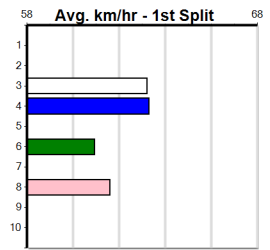

1

6:56PM

(VIC time)

Distance: 515m, Race Type: Maiden Heat, Total Prizemoney: $2,860
1st: $1,900, 2nd: $590, 3rd: $295, 4th: $75

HOT ASHES (1) is a litter brother to the highly promising This Train and this bred in the purple debutant is sure to be well educated. FLYING PROUD (2) hails from a strong kennel and is another well bred type making her debut.

Watchdog Tips: **1** **2** **6** **3** **Bet:**

1

HOT ASHES [M] Litter brother to the promising This Train. **$2.20**
BK Dog Aug-22 Sire: ASTON RUPEE Dam: IMMINENT REALITY
Owner(s): The Grand Prix (SYN), G Rounds, J Woodbridge
Winning Distances: < 300m (0) 300 - 399m (0) 400 - 499m (0) 500 - 599m (0) 600 - 699m (0) > 700m (0)
Winning Weights: . . . . .
Last 3 wins NOT included above

Box History

Bx	1st	2nd	3rd	4th	5th	6th	7th	8th
1								
2								
3								
4								
5								
6								
7								
8								

Prize Best $0 FSH
Starts 0-0-0-0
Trk/Dts 0-0-0-0
APM 0

2

FLYING PROUD [M] Litter just starting out, well bred, watch betting **$3.60**
BK Bitch Oct-22 Sire: MY REDEEMER Dam: FLYING UNICORN
Owner(s): T Erenshaw
Winning Distances: < 300m (0) 300 - 399m (0) 400 - 499m (0) 500 - 599m (0) 600 - 699m (0) > 700m (0)
Winning Weights: . . . . .
Last 3 wins NOT included above

Box History

Bx	1st	2nd	3rd	4th	5th	6th	7th	8th
1								
2								
3								
4								
5								
6								
7								
8								

Prize Best $0 FSH
Starts 0-0-0-0
Trk/Dts 0-0-0-0
APM 0

3

PAW MARVEL (NSW)[M] Still learning, risky beginner, place best. **$8.00**
WBK Dog Aug-22 Sire: NEED MY MONEYNOW Dam: FORTUNA BALE
Owner(s): B Wheeler
Winning Distances: < 300m (0) 300 - 399m (0) 400 - 499m (0) 500 - 599m (0) 600 - 699m (0) > 700m (0)
Winning Weights: . . . . .
Last 3 wins NOT included above

Box History

Bx	1st	2nd	3rd	4th	5th	6th	7th	8th
1								
2								
3								
4						1		
5								
6		1						
7								
8				1				

Prize Best $595.00 NBT
Starts 4-0-1-0
Trk/Dts 2-0-0-0
APM 595

4

COOL WHITE [M] *** **SCRATCHED** *** **$99.00**
WBD Bitch Jan-22 Sire: MY REDEEMER Dam: ZERO COOL
Owner(s): Brothers from other mothers (SYN), B Nolan, J Oliver, J Lamont
Winning Distances: < 300m (0) 300 - 399m (0) 400 - 499m (0) 500 - 599m (0) 600 - 699m (0) > 700m (0)
Winning Weights: . . . . .
Last 3 wins NOT included above

Box History

Bx	1st	2nd	3rd	4th	5th	6th	7th	8th
1		1						
2								
3								
4		1						
5		1						
6								
7								
8								

Prize Best $1560.00 FSH
Starts 3-0-3-0
Trk/Dts 0-0-0-0
APM 1560

5

*** VACANT BOX ***
Sire: Dam:
Owner(s):
Winning Distances: < 300m (0) 300 - 399m (0) 400 - 499m (0) 500 - 599m (0) 600 - 699m (0) > 700m (0)
Winning Weights: . . . . .
Trainer:
Box History