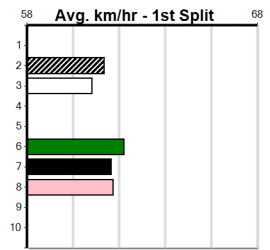

Watchdog Tips: 5 2 1 4 Bet: Win 5

Table with columns: Form Box, Wgt, Dist, Track, Date, Time, BON, Margin, 1st/2nd (Time), PIR, Checked, Comment, W/R, Split 1, S/P, Grade

CANYA KIPPER (NSW)[M] Litter just starting out, watch betting moves. \$5.00
BEBD Dog Nov-22 Sire: DROOPYS SYDNEY Dam: JUST TERMS
Owner(s): Kipper Syndicate (SYN), P Mcdowall, A Thomson
Trainer: Matthew Lanigan (Rowsley)