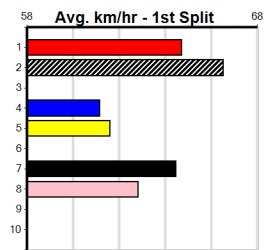

TOONGABBIE LODGE (2-3 WINS)

10

10:05PM

(VIC time)

Distance: 515m, Race Type: Restricted Win, Total Prizemoney: $3,340
1st: $2,230, 2nd: $690, 3rd: $345, 4th: $75

RUN FOR SHELTER (2) only needs to step on even terms here and she can hold them out going into the first bend and will take some catching. RUBEN RHODE (1) will be strong in the last 2 sectionals here and looks the clear danger.

Watchdog Tips: **2** **1** **4** **7** **Bet:** **Box Quinella 1,2 ($10 for 1000%)**

1

RUBEN RHODE [6] **One of the big guns in this, top 2 finish awaits.** **$2.20**

BK Dog Mar-22 Sire: COSMIC RUMBLE Dam: DELTA RHODE Trainer: Rocky Crisafi (Pakenham)

Owner(s): N Mccullagh

Winning Distances: < 300m (0) 300 - 399m (0) 400 - 499m (0) 500 - 599m (2) 600 - 699m (0) > 700m (0)

Winning Weights: 32.1(2)

2nd (4)	32.1	450	WBL	R5	11-Apr-24	25.63	25.08	1.75L ASTON IGGY (25.51)	S/555	6.78	$15.90	X67F
1st (2)	32.1	515	SAP	R9	28-Apr-24	29.81	29.50	2.75L DAINTREE TIGER (30.00)	M/2222	5.22	$15.00	7
6th (5)	32.3	515	SAN	R2	02-May-24	30.53	29.33	18.00 ZIPPING KAI (29.33)	M/7687	5.26	$15.30	X67
4th (2)	31.7	450	WBL	R7	09-May-24	25.61	25.27	5.00L RESPECT ADVOCACY	M/555	6.80	$5.40	X67
2nd (5)	32.2	460	WGL	R5	14-May-24	26.13	25.86	2.25L NEED A PILOT (25.97)	M/544	6.67	$7.40	RW
3rd (8)	32.1	515	SAP	R5	20-May-24	30.11	29.40	4.50L OSCAR INTENTION (29.80)	S/7433	5.38	$4.10	X67
3rd (3)	32.0	600	MEA	R3	25-May-24	34.73	34.17	8.00L REITERATE (34.17)	M/3333	9.18	$11.00	RW
2nd (4)	32.1	600	MEP	R9	29-May-24	35.05	34.84	3.00L BOUNDING CHIEF (34.85)	M/4333	9.32	$1.40	X67

Last 3 wins NOT included above

1st (1)	32.1	515	SAP	R1	10-Mar-24	29.87	29.77	3.75L FLYING DINAR (30.13)	Q/1111	5.26	$5.10	M
Trk/Dts												
APM												

Box History

Bx	1st	2nd	3rd	4th	5th	6th	7th	8th
1	1							
2	1			1				
3			1					
4		2	1					
5		2				1		
6								
7								
8			1					

Prize Best Starts Trk/Dts APM $8650.00 29.81(2)-28/4/24 12-2-4-3 6-2-0-2 7048

2

RUN FOR SHELTER [6] **Back in form, can lead them up, hard to catch.** **$2.20**

BK Bitch Dec-21 Sire: SUPERIOR PANAMA Dam: GEMILLY Trainer: Ann Panetta (Melton West)

Owner(s): D Verhagen

Winning Distances: < 300m (0) 300 - 399m (0) 400 - 499m (1) 500 - 599m (2) 600 - 699m (0) > 700m (0)

Winning Weights: 25.9(1) 26.0(1) 26.3(1)

6th (2)	25.4	525	MEA	R3	13-Apr-24	31.20	29.78	16.00 MICHALIS (30.09)	M/6366	5.33	$15.50	6G
4th (2)	25.7	525<th>MEA</th><th>R4</th><th>20-Apr-24</th><th>30.73</th><th>29.87</th><th>9.00L CABAO JASPER (30.12)</th><th>Q/1334</th><th>5.15</th><th>$19.50</th><th>6G</th>										
2nd (6)	25.8	525<th>MEA</th><th>R3</th><th>27-Apr-24</th><th>30.25</th><th>29.69</th><th>3.25L SHARP THIEF (30.03)</th><th>M/1112</th><th>5.14</th><th>$17.10</th><th>6G</th>										
7th (3)	26.0	525<th>MEA</th><th>R1</th><th>04-May-24</th><th>31.21</th><th>29.61</th><th>18.00L REITERATE (29.97)</th><th>M/3346</th><th>5.21</th><th>$16.20</th><th>X67</th>										
2nd (5)	25.8	500<th>BEN</th><th>R5</th><th>10-May-24</th><th>28.18</th><th>27.90</th><th>3.00L RECYCLED (27.97)</th><th>M/332</th><th>6.63</th><th>$12.10</th><th>X67H</th>										
3rd (4)	26.0	500<th>BEN</th><th>R5</th><th>17-May-24</th><th>28.31</th><th>28.08</th><th>0.50L SICK AND TIRED (28.28)</th><th>M/222</th><th>6.54</th><th>$10.30</th><th>X67F</th>										
5th (1)	26.5	525<th>MEA</th><th>R2</th><th>25-May-24</th><th>30.54</th><th>29.89</th><th>9.00L SHAYNA BALE (29.94)</th><th>M/3223</th><th>5.16</th><th>$3.50</th><th>6G</th>										
1st (5)	26.3	500<th>BEN</th><th>R7</th><th>31-May-24</th><th>28.21</th><th>28.17</th><th>4.00L STAR BRIE (28.48)</th><th>M/111</th><td>6.54</td><td>$1.60</td><td>RW</td>										

Last 3 wins NOT included above

1st (2)	26.0	410	HOR	R2	21-Nov-23	23.46	22.93	6.50L ESPRESSO BABE (23.90)	M/21	10.48	$2.60	M
1st (5)	25.9	525<th>MEP</th><th>R3</th><th>06-Mar-24</th><th>30.34</th><th>29.98</th><th>0.10L BOMB ROBERTA (30.35)</th><th>M/1111</th><td>5.15</td><td>$21.10</td><td>X67H</td>										

Box History

Bx	1st	2nd	3rd	4th	5th	6th	7th	8th
1		4			1		1	
2	1	2		1		2	1	
3			2		1	1	1	
4		2	1	1	1			
5	2	2				1		
6		1						
7						1		
8								

Prize Best Starts Trk/Dts APM $17055.00 FSH 30-3-11-3 0-0-0-0 8372

3

*** VACANT BOX ***

Sire: Dam: Trainer:

Owner(s):

Winning Distances: < 300m (0) 300 - 399m (0) 400 - 499m (0) 500 - 599m (0) 600 - 699m (0) > 700m (0)

Winning Weights:

Box History