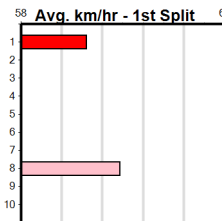

Shepparton

PINK DIAMOND MAIDEN SPRINTER HT4

Distance: 450m, Race Type: Maiden Heat, Total Prizemoney: $2,535
1st: $1,680, 2nd: $520, 3rd: $260, 4th: $75

10
2:12PM
(VIC time)

BANCHERO (5) is the brother of Group 1 winner Rapaki Rocks and he is sure to be well educated for his debut here. RAGING ELSA (8) has good early speed and after being placed in 8 of her last 10 starts she could be right in the finish again.

Watchdog Tips: **5** **8** **1** **4** **Bet:** **Win 5**

Winning Boxes

Form	Box	Weight	Dist	Track	Date	Time	BON	Margin	1st/2nd (Time)	PIR	Checked	Comment	W/R	Split 1	S/P	Grade	
1												<i>Showed speed in luckless debut, chance here.</i>					
PRINCE AVENGER [M]					Sep-22							LADY AVENGER					$4.00
RF	D				ASTON RUPEE												
Trainer: George Borg (Maryborough)																	
7th (2) 33.7 450 BAL R3 22-May-24 26.33 25.22 10.00FLYING HELLCAT (25.63) M/387 . . . . 6.85 $8.90 MH																	
Owner(s): R Oppenhuis																	
<table border="1"> <caption>Winning Boxes</caption> <thead> <tr><th>1</th><th>2</th><th>3</th><th>4</th><th>5</th><th>6</th><th>7</th><th>8</th></tr> </thead> <tbody> <tr><td>Prize</td><td></td><td></td><td></td><td></td><td></td><td></td><td></td></tr> <tr><td>Best</td><td></td><td></td><td></td><td></td><td></td><td></td><td></td></tr> <tr><td>Starts</td><td></td><td></td><td></td><td></td><td></td><td></td><td></td></tr> <tr><td>Trk/Dst</td><td></td><td></td><td></td><td></td><td></td><td></td><td></td></tr> <tr><td>APM</td><td></td><td></td><td></td><td></td><td></td><td></td><td></td></tr> </tbody> </table>																	
2												*** SCRATCHED ***					
WHITE HAWK [M]					Jul-22							EMERALD CITY					$99.00
BKW	D				OVER LIMIT												
Trainer: Brian Lock (Eaglehawk)																	
Owner(s): B Lock																	
<table border="1"> <caption>Winning Boxes</caption> <thead> <tr><th>1</th><th>2</th><th>3</th><th>4</th><th>5</th><th>6</th><th>7</th><th>8</th></tr> </thead> <tbody> <tr><td>Prize</td><td></td><td></td><td></td><td></td><td></td><td></td><td></td></tr> <tr><td>Best</td><td></td><td></td><td></td><td></td><td></td><td></td><td></td></tr> <tr><td>Starts</td><td></td><td></td><td></td><td></td><td></td><td></td><td></td></tr> <tr><td>Trk/Dst</td><td></td><td></td><td></td><td></td><td></td><td></td><td></td></tr> <tr><td>APM</td><td></td><td></td><td></td><td></td><td></td><td></td><td></td></tr> </tbody> </table>																	
3												<i>1st runner from a handy dam, betting best guide.</i>					
COCONUT CARTER [M]					May-22							COCONUT MISS					$7.50
BK	D				EBBY JET POWER												
Trainer: Peter Gabriel (Toolern Vale)																	
Owner(s): P Gabriel																	
<table border="1"> <caption>Winning Boxes</caption> <thead> <tr><th>1</th><th>2</th><th>3</th><th>4</th><th>5</th><th>6</th><th>7</th><th>8</th></tr> </thead> <tbody> <tr><td>Prize</td><td></td><td></td><td></td><td></td><td></td><td></td><td></td></tr> <tr><td>Best</td><td></td><td></td><td></td><td></td><td></td><td></td><td></td></tr> <tr><td>Starts</td><td></td><td></td><td></td><td></td><td></td><td></td><td></td></tr> <tr><td>Trk/Dst</td><td></td><td></td><td></td><td></td><td></td><td></td><td></td></tr> <tr><td>APM</td><td></td><td></td><td></td><td></td><td></td><td></td><td></td></tr> </tbody> </table>																	
4												<i>1st runner from an unraced dam but in good hands.</i>					
VAN WYCK [M]					Oct-22							LUMINOSA					$5.00
BK	D				TOMMY SHELBY												
Trainer: Jeffrey Britton (Anakie)																	
Owner(s): G Farrugia																	
<table border="1"> <caption>Winning Boxes</caption> <thead> <tr><th>1</th><th>2</th><th>3</th><th>4</th><th>5</th><th>6</th><th>7</th><th>8</th></tr> </thead> <tbody> <tr><td>Prize</td><td></td><td></td><td></td><td></td><td></td><td></td><td></td></tr> <tr><td>Best</td><td></td><td></td><td></td><td></td><td></td><td></td><td></td></tr> <tr><td>Starts</td><td></td><td></td><td></td><td></td><td></td><td></td><td></td></tr> <tr><td>Trk/Dst</td><td></td><td></td><td></td><td></td><td></td><td></td><td></td></tr> <tr><td>APM</td><td></td><td></td><td></td><td></td><td></td><td></td><td></td></tr> </tbody> </table>																	
5												<i>Brother of Group 1 winner Rapaki Rocks.</i>					
BANCHERO [M]					Aug-22							RED ROCKS					$4.60
BK	D				KINLOCH BRAE												
Trainer: Ned McDonald (Pearcedale)																	
Owner(s): N McDonald