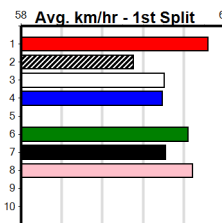

SPORTSBET GO THE BLUE DOG

Distance: 450m, Race Type: Mixed 4/5, Total Prizemoney: $3,360
1st: $2,250, 2nd: $690, 3rd: $345, 4th: $75

11

2:39PM

(VIC time)

GOT A PRINCIPLE (3) can explode mid race and after top wins in 3 of her last 4 starts she may be hard to hold out again today. WEST ON STROBE (4) was a fast winner 3 starts back and has been solidly placed in his last 2 and can challenge.

Watchdog Tips: **3** **4** **8** **1** **Bet:** **Trifecta 3,4/1,3,4,8/1,3,4,8 ($10 - 83.33%)**