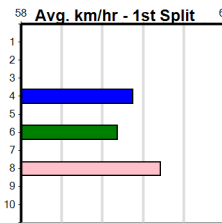

Distance: 390m, Race Type: Maiden Heat, Total Prizemoney: \$2,535

1st: \$1,680, 2nd: \$520, 3rd: \$260, 4th: \$75

6

12:54PM

(VIC time)

SUPER SEATTLE (5) is out of a litter that has shown plenty of talent and he could be the one to beat with an ounce of luck early. NACHO PROBLEM (6) has shown early speed in his good recent placings and he could be prominent throughout.