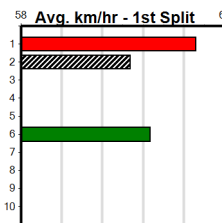

Shepparton

7

1:17PM

(VIC time)

PINK DIAMOND MAIDEN SPRINTER HT1

Distance: 450m, Race Type: Maiden Heat, Total Prizemoney: $2,535

1st: $1,680, 2nd: $520, 3rd: $260, 4th: $75

RUXTON GIRL (2) has shown early speed in her good recent placings and she may be the one to beat with a clean getaway here. GO MICKY (3) is the first runner in the second litter from a dam who's first litter was impressive and can challenge.

Watchdog Tips:

2

3

5

8

Bet:

Win 2

Form Box Weight Dist Track Date Time BON Margin 1st/2nd (Time) PIR Checked Comment W/R Split 1 S/P Grade

1 PLASTIC GANGSTER [M] **** SCRATCHED **** **$99.00**

BD D Jun-22 TOMMY SHELBY RADIANT ANGEL

Trainer: Corey Mackie (Tooradin)

Pos	Box	Weight	Dist	Track	Date	Time	BON	Margin	1st/2nd (Time)	PIR	Checked	Comment	W/R	Split 1	S/P	Grade	
3rd	(1)	32.7	460	WGL	R1	12-Jan-24	26.27	25.29	8.00	AFTER THE SIREN (25.72)	M/332	.	.	.	6.59	$14.70	MH
4th	(3)	32.4	300	HVL	R1	25-Feb-24	17.04	16.27	2.00	LIT'S A HOUDINI (16.92)	M/3	.	.	.	3.97	$3.10	MH
6th	(1)	32.4	350	HVL	R1	03-Mar-24	20.22	19.15	4.50	SUPER GEVICHE (19.91)	M/4	.	.	.	6.71	$2.30	M
7th	(4)	32.2	350	TRA	R2	06-Mar-24	20.80	19.86	11.00	LANNIE MIKADO (20.04)	S/47	.	.	.	6.82	$3.30	M

Owner(s): C Mackie

Winning Boxes

1	2	3	4	5	6	7	8
Prize							
Best							
Starts							
Trk/Dst							
APM							

2 RUXTON GIRL [M] *Shown speed in good recent placings, big show.* **$3.60**

BK B Jul-22 FERNANDO BALE SILKEN

Trainer: Jeffrey Britton (Anakie)

Pos	Box	Weight	Dist	Track	Date	Time	BON	Margin	1st/2nd (Time)	PIR	Checked	Comment	W/R	Split 1	S/P	Grade	
3rd	(7)	25.3	520	GEL	R4	07-May-24	30.86	30.39	6.50	LIVEABLE (30.44)	M/1233	.	.	.	5.49	$8.20	M
4th	(2)	25.2	525	MEP	R1	15-May-24	30.99	30.12	6.50	PAW ZELINI (30.54)	Q/1334	.	.	.	5.17	$2.70	M
3rd	(3)	25.5	460	GEL	R9	25-May-24	26.09	25.62	6.50	HOLDEN BALE (25.64)	Q/133	.	.	.	6.58	$9.40	M
2nd	(8)	25.6	450	SHP	R1	30-May-24	25.72	25.51	2.00	PLAY THE MUSIC (25.59)	Q/222	.	.	.	6.74	$3.10	M

Owner(s): S O'hehir

Winning Boxes

1	2	3	4	5	6	7	8
Prize							
Best							
Starts							
Trk/Dst							
APM							

3 GO MICKY [M] *Dams 1st litter was impressive, watch betting.* **$5.50**

BKW D Oct-22 KOBLENZ PRINCESS MARJEN

Trainer: David Jensen (Woodstock)

Owner(s): J Brown

Winning Boxes

1	2	3	4	5	6	7	8
Prize							
Best							
Starts							
Trk/Dst							
APM							

4 PIEBALD [M] *Dam had plenty of speed, betting best guide.* **$10.00**

WBK D Oct-22 FERNANDO BALE RASPUTIA

Trainer: Beverley Pell (Tooleen)

Owner(s): BEV AND DANIEL (SYN), B Pell, D Pell

Winning Boxes

1	2	3	4	5	6	7	8
Prize							
Best							
Starts							
Trk/Dst							
APM							

5 QUEEN AVENGER [M] *Dam produced Grp. 1 runner Mrs. Avenger.* **$4.60**

BK B Sep-22 ASTON RUPEE LADY AVENGER

Trainer: George Borg (Maryborough)

Owner(s): R Oppenhuis

Winning Boxes

1	2	3	4	5	6	7	8
Prize							
Best							
Starts							
Trk/Dst							
APM							

6 MY MUM ROCKS [M] *Been well beaten in 3 starts to date, maybe later.* **$7.00**

BK D Aug-22 KINLOCH BRAE RED ROCKS

Trainer: Mario Briganti (Pearcedale)

Pos	Box	Weight	Dist	Track	Date	Time	BON	Margin	1st/2nd (Time)	PIR	Checked	Comment	W/R	Split 1	S/P	Grade	
4th	(4)	34.9	450	TRA	R2	22-Mar-24	25.99	24.81	14.00	PLAY THE MINUTES (25.06)	M/443	.	.	.	6.83	$9.80	MH
2nd	(7)	34.8	515	SAP	R1	07-Apr-24	30.76	29.34	9.00	STAR STAY (30.15)	S/3444	.	.	.	5.28	$2.10	M
6th	(4)	34.9	515	SAP	R1	28-Apr-24	30.48	29.50	7.00	BLACK IN STYLE (29.99)	M/3366	.	.	.	5.21	$1.60	MH

Owner(s): R Mowat

Winning Boxes

1	2	3	4	5	6	7	8
Prize							
Best							
Starts							
Trk/Dst							
APM							

7 SELECT RONAN [M] *Litter has shown some ability, betting best guide.* **$10.00**

WBE D May-22 FERNANDO BALE EYE WILL REIGN

Trainer: Ken Bailey (Bundalaguah)

Owner(s): K Bailey

Winning Boxes

1	2	3	4	5	6	7	8
Prize							
Best							
Starts							
Trk/Dst							
APM