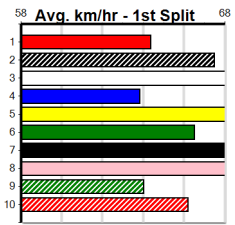

SPORTSBET MAKE IT LOOK EASY

Distance: 390m, Race Type: Mixed 4/5, Total Prizemoney: $3,360
1st: $2,250, 2nd: $690, 3rd: $345, 4th: $75

SHORT AND STUMPY (7) has recorded lightning fast wins in her last 3 starts and she her race fitness could give her the edge in this. ASTON FANTASTIC (3) has posted explosive wins in his last 3 starts as well but may feel the pinch late first up here.

Watchdog Tips: **7** **3** **5** **8** **Bet:** Trifecta 3,7/3,5,7/3,4,5,7,8 ($10 - 83.33%)