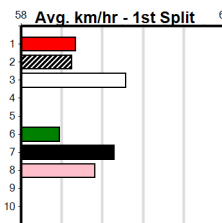

Shepparton

PINK DIAMOND MAIDEN SPRINTER HT2

Distance: 450m, Race Type: Maiden Heat, Total Prizemoney: \$2,535

1st: \$1,680, 2nd: \$520, 3rd: \$260, 4th: \$75

8

1:37PM

(VIC time)

ARCHER SWEET (6) was found to be injured in his debut but he may be the one to beat after his good recent trial. DEADLY AVENGER (8) was impressive at Ballarat last time and he will get plenty of room in the early stages.