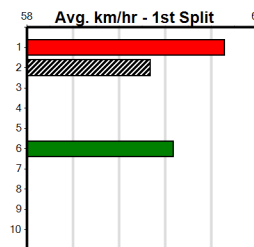

PINK DIAMOND MAIDEN SPRINTER HT1

7

1:17PM

(VIC time)

Distance: 450m, Race Type: Maiden Heat, Total Prizemoney: \$2,535
1st: \$1,680, 2nd: \$520, 3rd: \$260, 4th: \$75

RUXTON GIRL (2) has shown early speed in her good recent placings and she may be the one to beat with a clean getaway here. GO MICKY (3) is the first runner in the second litter from a dam who's first litter was impressive and can challenge.