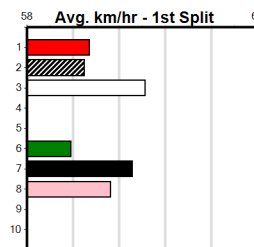

PINK DIAMOND MAIDEN SPRINTER HT2

Distance: 450m, Race Type: Maiden Heat, Total Prizemoney: $2,535
1st: $1,680, 2nd: $520, 3rd: $260, 4th: $75

ARCHER SWEET (6) was found to be injured in his debut but he may be the one to beat after his good recent trial. DEADLY AVENGER (8) was impressive at Ballarat last time and he will get plenty of room in the early stages.

Watchdog Tips: 6 8 1 3 **Bet:** Win 6

1

Form Box	Wgt	Dist	Track	Date	Time	BON	Margin	1st/2nd (Time)	PIR	Checked	Comment	WR	Split 1	S/P	Grade
SAINTLY HIGHWAY [M] Gun draw, can improve on steady debut, respect. $6.00															
BK	Dog			Oct-22							Sire: TOMMY SHELBY				Dam: KUMBIA LASS
Owner(s): CHAMPAGNE PTN (SYN), S Smith, A Langton															
Trainer: Angela Langton (Anakie)															
Winning Distances: < 300m (0) 300 - 399m (0) 400 - 499m (0) 500 - 599m (0) 600 - 699m (0) > 700m (0)															
Winning Weights:															
5th (7)	34.8	450	BAL	R3	22-May-24	26.28	25.22	9.50L FLYING HELLCAT (25.63)	M/455				6.89	$10.70	MH
Last 3 wins NOT included above															

Box History

Bx	1st	2nd	3rd	4th	5th	6th	7th	8th
1								
2								
3								
4								
5								
6								
7					1			
8								

Prize Best	$0.00
Starts	1-0-0-0
Trk/Dts	0-0-0-0
APM	0

2

Form Box	Wgt	Dist	Track	Date	Time	BON	Margin	1st/2nd (Time)	PIR	Checked	Comment	WR	Split 1	S/P	Grade
WHITE OWL [M] *** SCRATCHED *** $99.00															
WBK	Dog			Oct-22							Sire: FERNANDO BALE				Dam: SUB ROSA
Owner(s): KRAMERICA (SYN), G Farrugia, W Gallagher															
Trainer: Jeffrey Britton (Anakie)															
Winning Distances: < 300m (0) 300 - 399m (0) 400 - 499m (1) 500 - 599m (0) 600 - 699m (0) > 700m (0)															
Winning Weights: 32.9(1)															
6th (4)	32.7	460	GEL	R3	19-Apr-24	26.57	25.58	10.00 ELLIOTT (25.89)	M/765				6.99	$29.20	MH
3rd (8)	32.8	450	BAL	R3	22-May-24	25.85	25.22	3.25L FLYING HELLCAT (25.63)	M/733				6.90	$5.90	MH
1st (4)	32.9	450	BAL	R2	31-May-24	25.63	24.81	0.75L DEADLY AVENGER (25.67)	Q/221		SW		6.74	$12.90	MF
Last 3 wins NOT included above															

Box History

Bx	1st	2nd	3rd	4th	5th	6th	7th	8th
1								
2								
3								
4	1					1		
5								
6								
7								
8			1					

Prize Best	$13760.00
Starts	3-1-0-1
Trk/Dts	0-0-0-0
APM	260

3

Form Box	Wgt	Dist	Track	Date	Time	BON	Margin	1st/2nd (Time)	PIR	Checked	Comment	WR	Split 1	S/P	Grade
OPAL WHISPER [M] May get shuffled back early here, needs luck. $4.00															
BK	Bitch			Aug-22							Sire: KINLOCH BRAE				Dam: RED ROCKS
Owner(s): A Taylor															
Trainer: Mario Briganti (Pearcedale)															
Winning Distances: < 300m (0) 300 - 399m (0) 400 - 499m (0) 500 - 599m (0) 600 - 699m (0) > 700m (0)															
Winning Weights:															
7th (4)	28.6	525	MEP	R2	08-May-24	31.13	29.86	12.00 PAW GRADY (30.35)	M/4777				5.25	$7.30	MH
3rd (5)	28.7	450	TRA	R3	17-May-24	25.82	25.13	1.25L HAMISH ROSE (25.75)	M/111				6.73	$3.40	M
6th (4)	28.8	525	MEP	R2	22-May-24	31.37	29.92	13.00 JENNY BALE (30.49)	M/4666				5.35	$3.20	RW
Last 3 wins NOT included above															

Box History

Bx	1st	2nd	3rd	4th	5th	6th	7th	8th
1								
2								
3								
4						1	1	
5					1			
6								
7								
8								

Prize Best	$300.00
Starts	3-0-0-1
Trk/Dts	0-0-0-0
APM	300

4

Form Box	Wgt	Dist	Track	Date	Time	BON	Margin	1st/2nd (Time)	PIR	Checked	Comment	WR	Split 1	S/P	Grade
NEEDFUL [M] Dam had plenty of speed, betting best guide. $6.00															
BE	Dog			Oct-22							Sire: FERNANDO BALE				Dam: RASPUTIA
Owner(s): BEV AND DANIEL (SYN), B Pell, D Pell															
Trainer: Daniel Pell (Toolleen)															
Winning Distances: < 300m (0) 300 - 399m (0) 400 - 499m (0) 500 - 599m (0) 600 - 699m (0) > 700m (0)															
Winning Weights:															
Last 3 wins NOT included above															

Box History

Bx	1st	2nd	3rd	4th	5th	6th	7th	8th
1								
2								
3								
4								
5								
6								
7								
8								

Prize Best	$0
Starts	0-0-0-0
Trk/Dts	0-0-0-0
APM	0