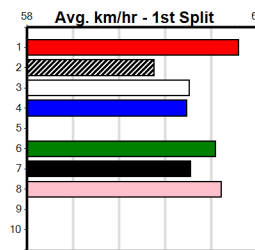

SPORTSBET GO THE BLUE DOG

Distance: 450m, Race Type: Mixed 4/5, Total Prizemoney: $3,360
1st: $2,250, 2nd: $690, 3rd: $345, 4th: $75

GOT A PRINCIPLE (3) can explode mid race and after top wins in 3 of her last 4 starts she may be hard to hold out again today. WEST ON STROBE (4) was a fast winner 3 starts back and has been solidly placed in his last 2 and can challenge.

Watchdog Tips: 3 4 8 1 Bet: Trifecta 3,4/1,3,4,8/1,3,4,8 ($10 - 83.33%)

Form Box Wgt Dist Track Date Time BON Margin 1st/2nd (Time) PIR Checked Comment W/R Split 1 S/P Grade

MR. YELLOWSTONE [4] Far from disgraced in last 2, keep safe here. $6.50
Owner(s): P Sofra
Winning Distances: < 300m (0) 300 - 399m (0) 400 - 499m (8) 500 - 599m (4) 600 - 699m (0) > 700m (0)
Winning Weights: 31.6(1) 31.8(2) 32.0(3) 32.2(2) 32.3(1) 32.4(1) 32.5(2)

KEEPSAKE (NSW)[5] *** SCRATCHED *** $99.00
Owner(s): P Dooner
Winning Distances: < 300m (0) 300 - 399m (2) 400 - 499m (10) 500 - 599m (0) 600 - 699m (0) > 700m (0)
Winning Weights: 28.0(2) 28.1(3) 28.2(1) 28.3(1) 28.6(2) 28.7(2) 28.9(1)

GOT A PRINCIPLE (NSW)[4] Explodes mid race, top wins 3 of last 4, go close. $2.80
Owner(s): P Dooner
Winning Distances: < 300m (0) 300 - 399m (10) 400 - 499m (1) 500 - 599m (0) 600 - 699m (0) > 700m (0)
Winning Weights: 30.5(1) 30.6(1) 30.7(2) 30.8(1) 30.9(2) 31.0(1) 31.8(1) 32.0(1) 32.1(1)

WEST ON STROBE (WA)[5] Good early, fast win 3 back, major player here. $3.60
Owner(s): D Jolley
Winning Distances: < 300m (0) 300 - 399m (1) 400 - 499m (15) 500 - 599m (0) 600 - 699m (0) > 700m (0)
Winning Weights: 32.7(1) 33.1(1) 33.4(1) 33.9(2) 34.6(1) 34.9(1) 35.5(5) 35.6(1) 35.7(1) 35.8(1) 36.0(1)

*** VACANT BOX ***
Owner(s):
Winning Distances: < 300m (0) 300 - 399m (0) 400 - 499m (0) 500 - 599m (0) 600 - 699m (0) > 700m (0)
Winning Weights:

1

2

3

4

5