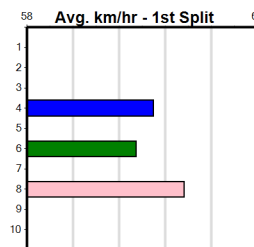

PINK DIAMOND MAIDEN SHORT COURSE HT6

6

12:54PM

(VIC time)

Distance: 390m, **Race Type:** Maiden Heat, **Total Prizemoney:** $2,535
1st: $1,680, **2nd:** $520, **3rd:** $260, **4th:** $75

SUPER SEATTLE (5) is out of a litter that has shown plenty of talent and he could be the one to beat with an ounce of luck early. NACHO PROBLEM (6) has shown early speed in his good recent placings and he could be prominent throughout.

Watchdog Tips: **5** **6** **2** **4** **Bet:** **Win 5**

Form Box	Wgt	Dist	Track	Date	Time	BON	Margin	1st/2nd (Time)	PIR	Checked	Comment	W/R	Split 1	S/P	Grade

1

OUT TO STAGGER [M] Litter has been handy to date, betting best guide. **$8.00**

BEED Bitch May-22 Sire: WHISKEY RIOT Dam: DEADLY BASILISA
Owner(s): Reynolds Cram (SYN), C Reynolds, B Cram Trainer: Chris Reynolds (Little River)
Winning Distances: < 300m (0) 300 - 399m (0) 400 - 499m (0) 500 - 599m (0) 600 - 699m (0) > 700m (0)
Winning Weights:

Bx	1st	2nd	3rd	4th	5th	6th	7th	8th
1								
2								
3								
4								
5								
6								
7								
8								

Last 3 wins NOT included above

Prize Best	$0
Starts	0-0-0-0
Trk/Dts	0-0-0-0
APM	0

2

JUNGLE ON FIRE [M] Well bred, in good hands, betting best guide. **$4.20**

BD Dog Nov-22 Sire: JUNGLE DEUCE Dam: MISS INNINGS
Owner(s): CHAMPAGNE PTN (SYN), S Smith, A Langton Trainer: Angela Langton (Anakie)
Winning Distances: < 300m (0) 300 - 399m (0) 400 - 499m (0) 500 - 599m (0) 600 - 699m (0) > 700m (0)
Winning Weights:

Bx	1st	2nd	3rd	4th	5th	6th	7th	8th
1								
2								
3								
4								
5								
6								
7								
8								

Last 3 wins NOT included above

Prize Best	$0
Starts	0-0-0-0
Trk/Dts	0-0-0-0
APM	0

3

WENDIGO [M] Litter yet to fire, in good hands, watch betting. **$6.50**

BD Dog Jun-22 Sire: COLLISION Dam: LIMIT DESIRES
Owner(s): N Mcdonald Trainer: Ned Mcdonald (Pearcedale)
Winning Distances: < 300m (0) 300 - 399m (0) 400 - 499m (0) 500 - 599m (0) 600 - 699m (0) > 700m (0)
Winning Weights:

Bx	1st	2nd	3rd	4th	5th	6th	7th	8th
1								
2								
3								
4								
5								
6								
7								
8								

Last 3 wins NOT included above

Prize Best	$0
Starts	0-0-0-0
Trk/Dts	0-0-0-0
APM	0

4

ASTON MERRICK [M] Smart placings in 2 of his 4 starts, can threaten. **$5.50**

BEED Dog Mar-22 Sire: FERNANDO BALE Dam: ASTON TOPAZ
Owner(s): R Borda Trainer: Natasha Fullerton (Long Gully)
Winning Distances: < 300m (0) 300 - 399m (0) 400 - 499m (0) 500 - 599m (0) 600 - 699m (0) > 700m (0)
Winning Weights:

3rd	Wgt	Dist	Track	Date	Time	BON	Margin	1st/2nd (Time)	PIR	Checked	Comment	W/R	Split 1	S/P	Grade
(6)	30.7	425	BEN	R2	24-Mar-24	24.51	23.42	6.00L REITERATE (24.10)	M/112				6.64	$11.40	MH
(6)	30.8	425	BEN	R3	31-Mar-24	25.01	23.46	18.00 MEPUNGA TULLY (23.79)	M/557				6.72	$23.90	S
(5)	30.3	390	SHP	R2	05-Apr-24	22.55	21.82	7.00L JOEY TWO TIMES (22.08)	M/33				8.56	$12.10	M
(1)	30.1	425	BEN	R2	14-Apr-24	24.78	24.03	8.00L ZIPPING LIZZO (24.25)	M/334				6.79	$2.80	T3-M

Last 3 wins NOT included above

Bx	1st	2nd	3rd	4th	5th	6th	7th	8th
1								
2								
3								
4								
5								
6								
7								
8								

Prize Best	$570.00
Starts	4-0-0-2
Trk/Dts	1-0-0-1
APM	404

5

SUPER SEATTLE [M] Litter has shown plenty of talent, watch betting. **$4.20**

BK Dog Feb-22 Sire: SHIMA SHINE Dam: SUPER C AZELLE
Owner(s): G Collins Trainer: Mark Johnson (Ross Creek)
Winning Distances: < 300m (0) 300 - 399m (0) 400 - 499m (0) 500 - 599m (0) 600 - 699m (0) > 700m (0)
Winning Weights:

Bx	1st	2nd	3rd	4th	5th	6th	7th	8th
1								
2								
3								
4								
5								
6								
7								
8								

Last 3 wins NOT included above

Prize Best	$0
Starts	0-0-0-0
Trk/Dts	0-0-0-0
APM	0