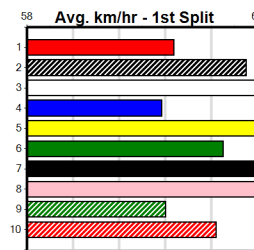

SPORTSBET MAKE IT LOOK EASY

Distance: 390m, Race Type: Mixed 4/5, Total Prizemoney: $3,360
1st: $2,250, 2nd: $690, 3rd: $345, 4th: $75

SHORT AND STUMPY (7) has recorded lightning fast wins in her last 3 starts and she her race fitness could give her the edge in this. ASTON FANTASTIC (3) has posted explosive wins in his last 3 starts as well but may feel the pinch late first up here.

Watchdog Tips: 7 3 5 8 Bet: Trifecta 3,7/3,5,7/3,4,5,7,8 ($10 - 83.33%)

Race 1: HALEIGH VELLA [4] Much harder here than her recent wins, tested. $21.00. Includes owner, sire, dam, winning distances, and box history.

Race 2: GREEN FLASH [5] Can show early speed but this looks a bit tough. $26.00. Includes owner, sire, dam, winning distances, and box history.

Race 3: ASTON FANTASTIC (NSW)[5] Resuming, explosive wins in last 3, major player. $2.80. Includes owner, sire, dam, winning distances, and box history.

Race 4: BROADSIDE [4] Resuming, top efforts in his last 2, place hopes. $12.00. Includes owner, sire, dam, winning distances, and box history.

Race 5: ASTON CAYENNE [5] Fast all the way win 3 starts back, can threaten. $5.50. Includes owner, sire, dam, winning distances, and box history.