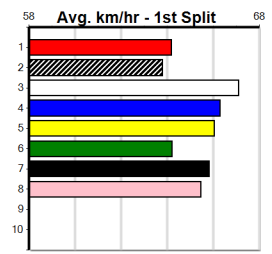

8

9:17PM

(VIC time)

Distance: 515m, Race Type: Mixed 4/5, Total Prizemoney: $3,875
1st: $2,600, 2nd: $800, 3rd: $400, 4th: $75

SUCCEED (7) can make mistakes in his races but he is in the top bracket of racing talent wise.
BACK TO SCRATCH (2) comes here on the back of a hat-track of brilliant provincial wins. FUNNY
OLD FELLOW (3) has been racing in some strong company.

Watchdog Tips: 7 2 3 4 Bet: Box Trifecta 2,3,7 ($10 for 166.67%)

BUCHAN [5] Draw helps but meets some faster types here. $26.00
BD Dog Dec-21 Sire: FERNANDO BALE Dam: ACCUSED
Owner(s): R Thompson
Trainer: Shona Crawford (Pearcedale)
Winning Distances: < 300m (0) 300 - 399m (0) 400 - 499m (2) 500 - 599m (2) 600 - 699m (0) > 700m (0)
Winning Weights: 30.8(1) 30.9(1) 31.1(1) 31.2(1)
3rd (5) 31.1 515 SAN R12 22-Feb-24 29.97 29.48 2.00L BIG BRAIN (29.85) M/2222 . . . 5.15 $14.90 5
3rd (5) 31.0 515 SAN R12 29-Feb-24 30.16 29.23 4.25L WINCEY BALE (29.87) M/2332 . . . 5.17 $6.20 5
1st (7) 30.8 515 SAN R12 07-Mar-24 29.68 29.23 7.00L BIG YETI (30.14) M/1111 . . . 5.15 $8.30 5
4th (4) 30.9 525 MEA R11 16-Mar-24 30.64 29.65 5.50L STROMBOLI (30.26) M/2333 . SW . 5.21 $4.60 5
6th (1) 30.9 525 MEA R4 23-Mar-24 30.90 29.64 7.00L LITTLE PRINCE (30.43) M/6666 . . . 5.27 $1.80 5
8th (3) 31.0 525 MEA R7 30-Mar-24 31.33 29.50 20.00 CABAO KYANITE (29.99) M/4888 . V5 . 5.21 $18.10 5
7th (8) 30.5 400 WGL R10 28-May-24 23.14 22.34 9.50L NEED A PILOT (22.49) M/687 . . . 8.69 $10.30 X45
4th (7) 30.3 435 SLE R7 02-Jun-24 25.03 24.37 3.75L VALENCIA JIM (24.77) M/333 . . . 5.34 $8.20 X45
Last 3 wins NOT included above
1st (1) 31.1 435 SLE R1 22-Oct-23 25.27 24.56 3.00L DR. IVOR (25.48) M/411 . SW . 5.43 $3.40 M
1st (2) 31.2 515 SAP R1 07-Nov-23 29.97 29.48 5.00L MAY SO DREAMING (30.32) M/1111 . . . 5.31 $2.80 7
1st (8) 30.9 435 SLE R10 18-Feb-24 24.67 24.26 4.25L RABADA (24.95) M/311 . . . 5.40 $8.40 RW

BACK TO SCRATCH [5] In form runner, explodes mid-race, danger. $2.80
BE Dog Dec-21 Sire: BERNARDO Dam: ON THE RUNWAY
Owner(s): Cherry Farm (SYN), A Xerri, S Xerri
Trainer: Michelle Mallia (Avalon)
Winning Distances: < 300m (0) 300 - 399m (1) 400 - 499m (6) 500 - 599m (2) 600 - 699m (0) > 700m (0)
Winning Weights: 34.0(1) 34.1(1) 34.2(2) 34.4(3) 34.6(2)
7th (6) 34.8 450 BAL R7 27-Mar-24 26.04 24.85 7.50L DESTINI PALADIN (25.51) M/877 . SW . 6.78 $24.90 5H
6th (4) 34.7 460 GEL R5 05-Apr-24 26.47 25.51 14.00 GOLD SCOTCH (25.51) M/756 . . . 6.85 $15.30 5
1st (7) 34.4 460 GEL R7 03-May-24 25.94 25.71 0.75L YOGEN BALE (25.98) M/111 . . . 6.60 $3.10 5
2nd (1) 34.0 485 HOR R7 07-May-24 27.21 27.15 1.00L SHANLYN SCOUT (27.15) M/222 . . . 6.58 $6.50 5H
7th (7) 34.7 485 HOR R7 14-May-24 28.08 27.09 14.00 ACE OF PACE (27.13) M/688 . . . 6.74 $6.20 5F
1st (4) 34.6 460 GEL R6 21-May-24 25.73 25.73 4.25L FINANCIER (26.02) Q/111 . SW . 6.60 $1.70 X45
1st (2) 34.2 450 BAL R9 27-May-24 25.61 25.38 1.75L ARTS INFERNO (25.73) M/433 . . . 6.72 $1.40 SH
1st (8) 34.2 450 BAL R4 31-May-24 25.32 24.81 4.25L CRACKERJACK ROB (25.61) Q/111 . SW . 6.59 $1.70 SF
Last 3 wins NOT included above
1st (6) 34.0 450 SHP R5 04-Sep-23 25.09 25.07 2.25L SHE'S EXTREME (25.24) M/211 . SW . 6.62 $2.30 X67
1st (7) 34.4 525 MEA R11 16-Sep-23 30.07 29.70 3.5L WARCRAFT (30.31) M/2211 . . . 5.11 $1.30 5
1st (4) 34.4 500 BEN R6 04-Nov-23 28.17 28.15 0.50L SHE'S MAGICAL (28.20) M/222 . . . 6.58 $2.30 5