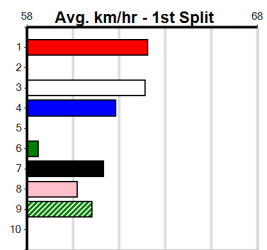

1

6:51PM

(VIC time)

Distance: 515m, Race Type: Maiden, Total Prizemoney: $2,860
1st: $1,900, 2nd: $590, 3rd: $295, 4th: $75

AUDACIOUS FANG (3) should challenge at some stage and if he is fully focused he will take some stopping here. BLUE SHOSHONE (8) is improving with each run and looks up to a race of this nature. FRONT STAGE (5) was more than a handy run on debut.

Watchdog Tips: **3** **8** **5** **2** **Bet:** **Win 3**

1 GALLOPING DEMI [M] Found to be injured on debut, prefer to watch. **$18.00**

BK Bitch Sep-22 Sire: BERNARDO Dam: IN ORBIT Trainer: Robert Conway (Bunyip)

Owner(s): R Conway
Winning Distances: < 300m (0) 300 - 399m (0) 400 - 499m (0) 500 - 599m (0) 600 - 699m (0) > 700m (0)

Winning Weights:
7th (2) 25.4 450 SHP R9 03-Jun-24 26.61 24.99 18.00 REANNA'S PRIDE (25.38) M/577 V5 W 6.88 $18.20 MH

Last 3 wins NOT included above

Box History

Bx	1st	2nd	3rd	4th	5th	6th	7th	8th
1								
2							1	
3								
4								
5								
6								
7								
8								

Prize Best		$0.00
Starts		FSH 1-0-0-0
Trk/Dts		0-0-0-0
APM		0

2 LAPIS LAZULI [M] Litter sister to number 8, watch betting moves **$5.00**

BE Bitch Mar-22 Sire: FERNANDO BLUEY Dam: JACQUI SHOSHONE Trainer: Shona Crawford (Pearcedale)

Owner(s): S Crawford
Winning Distances: < 300m (0) 300 - 399m (0) 400 - 499m (0) 500 - 599m (0) 600 - 699m (0) > 700m (0)

Winning Weights:
Last 3 wins NOT included above

Box History

Bx	1st	2nd	3rd	4th	5th	6th	7th	8th
1								
2								
3								
4								
5								
6								
7								
8								

Prize Best		$0
Starts		FSH 0-0-0-0
Trk/Dts		0-0-0-0
APM		0

3 AUDACIOUS FANG [M] Erratic chaser but has loads of talent, go close. **$3.40**

BK Dog Sep-21 Sire: MAGIC SPRITE Dam: AUDACIOUS GRACE Trainer: Paul Galea (Rosedale)

Owner(s): K Wainwright
Winning Distances: < 300m (0) 300 - 399m (0) 400 - 499m (0) 500 - 599m (0) 600 - 699m (0) > 700m (0)

Winning Weights:
6th (8) 35.0 435 SLE R2 05-Apr-24 25.89 24.60 3.25L DR. DUCKY (25.67) M/466 SW 5.48 $2.10 M
5th (7) 35.4 460 WGL R2 18-Apr-24 26.95 26.19 8.00L LAKEVIEW JAN (26.39) M/565 6.78 $8.60 T3-M
5th (7) 35.8 435 SLE R4 24-Apr-24 25.77 24.60 7.00L HOT HAILEY (25.29) M/485 5.44 $11.40 M
3rd (7) 35.6 515 SAP R1 28-Apr-24 30.06 29.50 1.00L BLACK IN STYLE (29.99) M/2643 VO 5.21 $52.00 MH
2nd (4) 35.6 515 SAN R1 02-May-24 29.82 29.33 3.5L RED ROCKS BEAUTY (29.59) Q/1222 5.16 $28.00 MF
5th (2) 36.0 460 WGL R2 07-May-24 27.09 26.07 10.00 MAHOGANY (26.41) Q/116 6.60 $4.80 M
3rd (5) 35.7 515 SAP R2 13-May-24 30.59 29.81 6.50L TANNER TIME (30.14) M/1133 V3 5.19 $3.40 M
2nd (8) 35.4 460 WGL R3 04-Jun-24 26.58 26.11 3.00L WRONG MISSY (26.37) Q/113 6.58 $2.50 T3-M

Last 3 wins NOT included above

Box History

Bx	1st	2nd	3rd	4th	5th	6th	7th	8th
1								
2						1		
3							1	
4		1						
5			1					
6							1	
7			1		2			
8		1				1		

Prize Best		$2730.00
Starts		NBT 10-0-2-2
Trk/Dts		3-0-1-2
APM		2307