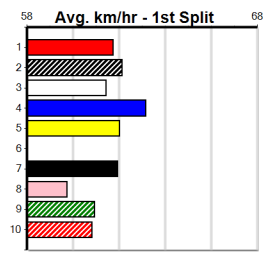

Watchdog Tips: 1 5 2 6 Bet: Box Quinella 1,5 (\$10 for 1000%)

Table with columns: Form Box, Wgt Dist, Track, Date, Time, BON, Margin, 1st/2nd (Time), PIR, Checked, Comment, WR, Split 1, S/P, Grade

RATTLE AND BANG [6] Easy winner here last week in this class, yes. \$1.70
Owner(s): G Howell
Winning Distances: < 300m (0) 300 - 399m (0) 400 - 499m (1) 500 - 599m (1) 600 - 699m (0) > 700m (0)
Box History table and Prizemoney details.