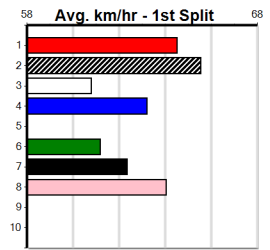

6

8:37PM

(VIC time)

Distance: 515m, Race Type: Mixed 6/7 Heat, Total Prizemoney: $3,340
1st: $2,230, 2nd: $690, 3rd: $345, 4th: $75

CASHING OUT (2) continues to improve and can either lead or come off the speed to win this race. TOUGH TAZ (1) exited this exact draw in his speedy last start Sale win and should be on the speed from the outset.

Watchdog Tips: 2 1 7 8 Bet: Win 2

TOUGH TAZ [6] Impressive win last start off this box, danger. $3.20
BK Dog Nov-21 Sire: AUSSIE INFRARED Dam: START A RIOT
Owner(s): Twice as quick (SYN), D Johnston, D Johnston
Trainer: Bryan Sykes (Upper Beaconsfield)
Winning Distances: < 300m (0) 300 - 399m (0) 400 - 499m (2) 500 - 599m (0) 600 - 699m (0) > 700m (0)
Winning Weights: 33.5(1) 33.6(1)
8th (2) 33.8 460 WGL R1 19-Dec-23 27.48 25.51 23.00 MOOSE BANNER (25.92) M/258 V14 6.64 $7.40 M
1st (4) 33.6 400 WGL R2 18-May-24 22.88 22.82 3.00L HOOK SHOT (23.08) M/22 SW 8.52 $3.40 M
1st (1) 33.5 435 SLE R3 26-May-24 24.52 24.46 2.00L LITTLE MEG (24.65) Q/111 5.26 $3.00 X67
Last 3 wins NOT included above
Box History: Bx 1st 2nd 3rd 4th 5th 6th 7th 8th
1 1
2
3
4 1
5
6
7
8
Prize Best $2950.00 FSH
Starts 3-2-0-0
Trk/Dts 0-0-0-0
APM 2950

CASHING OUT [6] Promising type, unbeaten this track, looks good. $2.20
BK Dog Aug-22 Sire: ASTON RUPEE Dam: CHRISTMAS MAGIC
Owner(s): D Carroll
Trainer: Vicki Wisener (Devon Meadows)
Winning Distances: < 300m (0) 300 - 399m (0) 400 - 499m (0) 500 - 599m (2) 600 - 699m (0) > 700m (0)
Winning Weights: 31.8(1) 32.6(1)
5th (5) 31.2 525 MEP R4 10-Apr-24 31.06 29.82 14.00 WHISKY TRIP (30.12) Q/2355 5.26 $20.20 MH
3rd (7) 31.4 525 MEP R1 17-Apr-24 30.88 29.95 14.00 TAMMY MCIVOR (29.95) M/2333 5.19 $7.70 M
1st (2) 31.8 595 SAP R4 28-Apr-24 34.59 34.14 2.00L BLAZING FRANKIE (34.72) Q/1111 SW 9.22 $1.60 RW
1st (3) 32.6 515 SAP R3 03-Jun-24 29.96 29.83 5.50L PRIMO TONIC (30.32) Q/1111 5.13 $2.40 7
Last 3 wins NOT included above
Box History: Bx 1st 2nd 3rd 4th 5th 6th 7th 8th
1
2 1
3 1
4
5
6
7 1
8
Prize Best $5165.00 FSH
Starts 29.96(3)-3/6/24
Trk/Dts 4-2-0-1
APM 1-1-0-0 4578

RIO BORIS [6] New here, speed underneath is a worry, tested. $12.00
BE Dog Nov-21 Sire: BERNARDO Dam: GOLDEN RAT LASS
Owner(s): J Boreland
Trainer: Tyllah Boreland (Seaspray)
Winning Distances: < 300m (0) 300 - 399m (1) 400 - 499m (1) 500 - 599m (0) 600 - 699m (0) > 700m (0)
Winning Weights: 35.1(1) 35.4(1)
7th (4) 35.1 400 WGL R2 11-Apr-24 23.79 22.60 5.00L UNINHABITED MAN (23.45) Q/85 8.91 $12.60 T3-M
1st (6) 35.1 395 TRA R2 15-Apr-24 22.73 22.38 3.25L NEVER SOBER (22.94) M/211 3.90 $4.70 M
3rd (1) 35.2 435 SLE R12 24-Apr-24 25.66 24.60 8.50L RUSTY PIE (25.07) M/563 5.41 $5.40 X67
3rd (3) 34.9 450 TRA R3 10-May-24 25.51 24.65 6.50L ROSS STREET PETE (25.07) Q/233 6.78 $9.50 RW
7th (4) 35.3 395 TRA R9 15-May-24 22.96 22.19 8.00L ABSOLUTE HAZE (22.40) M/666 3.98 $34.30 X67
1st (3) 35.4 435 SLE R3 22-May-24 24.86 24.63 4.25L VALENCIA TILLY (25.15) M/421 5.36 $8.90 7
4th (2) 35.7 450 TRA R5 29-May-24 25.49 25.07 2.00L SODA HAWK (25.36) M/123 6.77 $29.20 X67
7th (6) 35.3 435 SLE R10 05-Jun-24 25.20 24.37 5.50L MALLY BOY (24.82) M/557 5.54 $4.70 6G
Last 3 wins NOT included above
Box History: Bx 1st 2nd 3rd 4th 5th 6th 7th 8th
1
2
3 1 1 1
4
5
6 1 1 1 1
7 1
8
Prize Best $2845.00 FSH
Starts 15-2-0-3
Trk/Dts 0-0-0-0
APM 2385