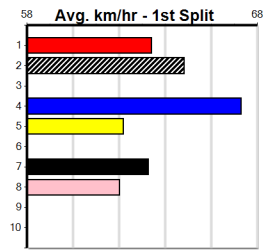

4

7:53PM

(VIC time)

Distance: 595m, Race Type: Mixed 4/5, Total Prizemoney: $4,445
1st: $2,990, 2nd: $920, 3rd: $460, 4th: $75

FERNANDO DUKE (4) can match it with the best in the business over this distance and only bad luck stands in his way of notching up win number 14. PEG (7) stepped up to this distance here last week with a solid all the way win.

Watchdog Tips: 4 7 1 2 Bet: Trifecta 4/1,7/1,2,7 ($10 - 250%)

Form Box Wgt Dist Track Date Time BON Margin 1st/2nd (Time) PIR Checked Comment W/R Split 1 S/P Grade

INTERNAL AFFAIRS (NSW)[4] Better than past few runs, can run a place. $11.00
Owner(s): M Henderson
Winning Distances: < 300m (0) 300 - 399m (0) 400 - 499m (2) 500 - 599m (9) 600 - 699m (0) > 700m (0)
Box History table with columns Bx, 1st, 2nd, 3rd, 4th, 5th, 6th, 7th, 8th

WILD ROVER (NSW)[5] Racing in career best form, up in class, respect. $6.50
Owner(s): R Boyle
Winning Distances: < 300m (0) 300 - 399m (2) 400 - 499m (1) 500 - 599m (1) 600 - 699m (0) > 700m (0)
Box History table with columns Bx, 1st, 2nd, 3rd, 4th, 5th, 6th, 7th, 8th

*** VACANT BOX ***
Owner(s):
Winning Distances: < 300m (0) 300 - 399m (0) 400 - 499m (0) 500 - 599m (0) 600 - 699m (0) > 700m (0)
Box History

FERNANDO DUKE [4] Severe class edge, bad luck looks his danger. $1.20
Owner(s): The Two Guys (SYN), N Guy, W Guy
Winning Distances: < 300m (0) 300 - 399m (0) 400 - 499m (0) 500 - 599m (8) 600 - 699m (5) > 700m (0)
Box History table with columns Bx, 1st, 2nd, 3rd, 4th, 5th, 6th, 7th, 8th

SUMMER LOVIN' [5] *** SCRATCHED *** $51.00
Owner(s): D Plumridge
Winning Distances: < 300m (0) 300 - 399m (0) 400 - 499m (1) 500 - 599m (2) 600 - 699m (0) > 700m (1)
Box History table with columns Bx, 1st, 2nd, 3rd, 4th, 5th, 6th, 7th, 8th

1

2

3

4

5