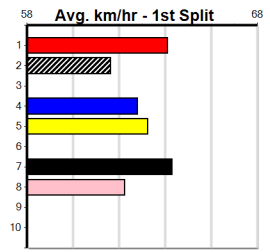

9

9:35PM

(VIC time)

Distance: 515m, Race Type: Grade 5, Total Prizemoney: $3,340
1st: $2,230, 2nd: $690, 3rd: $345, 4th: $75

ZELDA FAROS (4) returned to winning form last start, can settle top 2 here and prove hard to hold out. MAY SO DREAMING (7) looks clearly the next best and the quinella looks a likely outcome. CATCH A RAINBOW (2) is capable of causing a minor upset.

Watchdog Tips: 4 7 2 5 Bet: Box Quinella 4,7 ($10 for 1000%)

SARAH LOUISE [5] Comes into calculations off this draw. $12.00
BK Bitch Jun-21 Sire: ASTON DEE BEE Dam: LADY PANDORA
Owner(s): A Blake Trainer: Aaron Blake (North Bendigo)
Winning Distances: < 300m (0) 300 - 399m (1) 400 - 499m (1) 500 - 599m (1) 600 - 699m (0) > 700m (0)
Winning Weights: 25.6(1) 26.3(1) 26.9(1)
3rd (6) 26.8 500 BEN R7 17-Apr-24 28.77 28.28 3.75L CRUSOE RICO (28.51) M/544 . . . . 6.74 $3.50 X67
1st (7) 26.9 512 MTG R12 21-Apr-24 29.94 29.51 0.75L OUR DAMIRO (30.00) 4.46 $5.00 6
6th (8) 27.0 400 MTG R6 28-Apr-24 24.40 22.87 16.00 STARVIN' MARVIN (23.28) 11.75 $1.85 6
4th (8) 26.9 512 MTG R4 05-May-24 30.41 29.86 8.00L PENNY PINTO (29.86) 4.63 $2.70 5
2nd (8) 26.9 512 MTG R8 19-May-24 30.31 29.93 0.75L JUDICIARY (30.25) 4.55 $5.00 X45
6th (3) 26.7 512 MTG R8 23-May-24 30.32 29.88 6.50L ASTON VERONA (29.88) . . . . 4.58 $8.00 RWH
2nd (3) 27.1 512 MTG R8 30-May-24 30.78 30.54 0.75L KIWI TO BURN (30.72) . . . . 4.45 $6.50 RWF
5th (5) 27.0 512 MTG R4 02-Jun-24 30.33 29.98 5.00L COMET TO BURN (29.98) 4.65 $4.20 X45
Last 3 wins NOT included above
1st (7) 25.6 425 BEN R5 30-Jun-23 24.10 23.58 0.75L HIDDEN STONES (24.15) M/111 . . . SW . 6.51 $7.00 MH
1st (3) 26.3 390 BAL R4 21-Mar-24 22.01 22.01 9.00L REDEEMER BELLE (22.62) Q/11 . . . . 8.29 $1.40 7

CATCH A RAINBOW [5] Can settle on the speed here, major player. $7.00
BK Bitch Nov-21 Sire: GET IT GIZMO Dam: MISS FIREBIRD
Owner(s): C Pirani Trainer: Cheryl Pirani (Boronia)
Winning Distances: < 300m (0) 300 - 399m (0) 400 - 499m (3) 500 - 599m (0) 600 - 699m (0) > 700m (0)
Winning Weights: 28.2(1) 28.3(1) 28.5(1)
5th (6) 28.8 450 TRA R8 11-Mar-24 25.93 25.37 7.50L SAPPHIRE SPEED (25.42) M/665 . . . . 6.81 $6.70 5
4th (8) 28.8 460 WGL R6 28-Mar-24 26.62 25.74 7.50L GO ASTRAY (26.10) M/866 . . . . 6.87 $4.70 T3-5
4th (8) 28.9 460 WGL R11 13-Apr-24 26.47 25.95 3.75L BOURBON BULLET (26.21) M/444 . . . . 6.76 $20.70 RW
6th (5) 29.2 460 WGL R8 02-May-24 26.90 25.98 12.00L BUSTER'S DREAM (26.10) M/887 . . . . 7.00 $16.40 T3-5
4th (4) 29.0 460 WGL R6 09-May-24 27.10 26.35 8.50L KNICKED OFF (26.53) M/567 . . . . 6.83 $11.20 5
4th (3) 28.6 515 SAP R12 13-May-24 30.48 29.81 6.50L ZORBAS BALE (30.04) M/6554 . . . . 5.34 $47.00 5
3rd (1) 28.6 515 SAP R11 20-May-24 30.28 29.40 3.5L KNIGHT CUDDLE (30.04) Q/2333 . . . . 5.31 $3.50 5NP
5th (5) 28.3 515 SAP R10 03-Jun-24 30.69 29.83 9.00L ABRAXAS BALE (30.08) M/5555 . . . . 5.32 $33.20 RW
Last 3 wins NOT included above
1st (8) 28.5 400 WGL R2 12-Dec-23 23.01 22.31 1.00L REDSHIFT JULES (23.07) M/22 . . . . 8.65 $2.20 M
1st (7) 28.3 460 WGL R9 25-Jan-24 26.88 26.35 3.25L KNIGHT CUDDLE (27.11) Q/211 . . . . 6.74 $1.70 T3-RW
1st (4) 28.2 460 WGL R7 15-Feb-24 26.36 26.03 0.50L RUN KITTY RUN (26.39) Q/443 . . . . 6.81 $11.90 T3-RW

*** VACANT BOX ***
Sire: Dam:
Owner(s): Trainer:
Winning Distances: < 300m (0) 300 - 399m (0) 400 - 499m (0) 500 - 599m (0) 600 - 699m (0) > 700m (0)
Winning Weights: