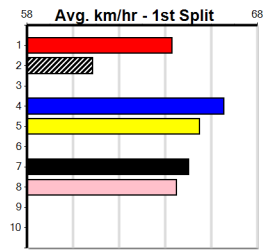

SANDOWN VET CLINIC DAMSELS DASH

Distance: 515m, Race Type: Grade 5, Total Prizemoney: $3,340
1st: $2,230, 2nd: $690, 3rd: $345, 4th: $75

RUN FOR SHELTER (4) can settle on the speed here and can prove too strong in the run home.
TRICKSTER'S HALO (5) got tired here last week after showing blinding early speed and will be better for the run.

Watchdog Tips: 4 5 7 1 Bet: Trifecta 4,5/4,5,7/1,4,5,7 ($10 - 125%)

HURRICANE MIST [5] Rarely too far away in this class, respect. $10.00
Owner(s): R Nicholls
Winning Distances: < 300m (0) 300 - 399m (0) 400 - 499m (1) 500 - 599m (4) 600 - 699m (0) > 700m (0)
Box History table and Prize Best Starts table included.

MY JUANITA [5] Lacks early speed but has some ability, keep safe. $16.00
Owner(s): C Jones
Winning Distances: < 300m (0) 300 - 399m (1) 400 - 499m (3) 500 - 599m (1) 600 - 699m (0) > 700m (0)
Box History table and Prize Best Starts table included.

*** VACANT BOX ***
Owner(s):
Winning Distances: < 300m (0) 300 - 399m (0) 400 - 499m (0) 500 - 599m (0) 600 - 699m (0) > 700m (0)
Box History table included.

RUN FOR SHELTER [5] Suited this class, settles on the speed, go close. $3.00
Owner(s): D Verhagen
Winning Distances: < 300m (0) 300 - 399m (0) 400 - 499m (1) 500 - 599m (2) 600 - 699m (0) > 700m (0)
Box History table and Prize Best Starts table included.

TRICKSTER'S HALO [5] Can set a cracking speed early, major player. $3.40
Owner(s): M Lewis
Winning Distances: < 300m (0) 300 - 399m (5) 400 - 499m (0) 500 - 599m (0) 600 - 699m (0) > 700m (0)
Box History table and Prize Best Starts table included.

1

2

3

4

5