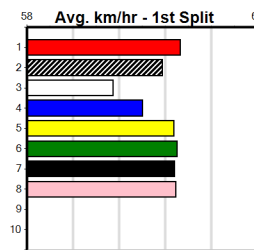

PHOTO MAN AT STUD

7

8:55PM

(VIC time)

Distance: 515m, Race Type: Grade 5, Total Prizemoney: $3,340
1st: $2,230, 2nd: $690, 3rd: $345, 4th: $75

BRONELLY STRIKER (6) will need some luck going into the first turn but is clearly as fast as any of his rivals here. SIR NATHAN (8) showed terrific early speed when placed behind an in-form sprinter here last week.

Watchdog Tips: 6 8 1 4 **Bet:** Win 6

1

SAM'S MULLET [5] Settles on the speed, gun draw, each way value. **$9.00**

WBK Dog Oct-21 Sire: FERNANDO BALE Dam: JEBRYNAH GREEN
Owner(s): SAUNDERS CLAN (SYN), D Saunders, B Saunders, W Saunders, G Saunders Trainer: Darrell Saunders (Somerville)
Winning Distances: < 300m (0) 300 - 399m (0) 400 - 499m (2) 500 - 599m (1) 600 - 699m (0) > 700m (0)
Winning Weights: 28.9(1) 29.7(1) 30.4(1)

Box	1st	2nd	3rd	4th	5th	6th	7th	8th
1	1	1	2					
2				1	1			
3						1	1	
4	1	1			2			
5		1	1			3		
6				1	1	1	1	1
7	1	1				1	1	1
8			1	1		1		1

Prize Best Starts Trk/Dts APM: $7945.00, 30.15(7)-27/8/23, 29-3-4-4, 18-1-3-2, 3918

2

UPTIGHT [5] Better than past few runs, must be respected. **$8.50**

BD Dog Jan-22 Sire: SUPERIOR PANAMA Dam: JUST WINS BOSS
Owner(s): M Italia Trainer: Michael Italia (Pearcedale)
Winning Distances: < 300m (0) 300 - 399m (1) 400 - 499m (5) 500 - 599m (0) 600 - 699m (0) > 700m (0)
Winning Weights: 30.0(1) 30.3(1) 31.0(1) 31.2(1) 31.3(1) 31.9(1)

Box	1st	2nd	3rd	4th	5th	6th	7th	8th
1	2	1	3				1	1
2	1			2	1	1		
3	1			1				2
4			3					
5	1							1
6			1			1	1	
7		1	1			1		2
8	1			2	1	1		1

Prize Best Starts Trk/Dts APM: $12595.00, NBT, 34-6-2-8, 2-0-0-1, 5637

3

KNIGHT CUDDLE (NSW)[5] Strong win here 3 runs back, place value. **$34.00**

BK Dog Jun-21 Sire: MAGICAL BALE Dam: ZULU TOP
Owner(s): D Cumes Trainer: Debra Cumes (Drouin West)
Winning Distances: < 300m (0) 300 - 399m (0) 400 - 499m (3) 500 - 599m (1) 600 - 699m (0) > 700m (0)
Winning Weights: 37.5(1) 37.9(2) 38.2(1)

Box	1st	2nd	3rd	4th	5th	6th	7th	8th
1	2							2
2			3		1			1
3	2	1	1		1	2		
4				1				1
5			1	1				1
6		1	1		2	3		
7			1	3	1			
8				1	2		2	1

Prize Best Starts Trk/Dts APM: $9370.00, 30.04(3)-20/5/24, 42-4-2-7, 13-1-1-4, 4803

4

ROSS STREET PETE [5] Top run here last week but draw is the concern. **$5.00**

F Dog Aug-22 Sire: SH AVATAR Dam: ROCKIN' ROSIE
Owner(s): Ross St Rabble (SYN), J Arter, J Reynolds, G Masterson, R Smith, N Prosser, C Moon, D White, M Trainer: Grant Masterson (Tyabb)
Winning Distances: < 300m (0) 300 - 399m (1) 400 - 499m (2) 500 - 599m (0) 600 - 699m (0) > 700m (0)
Winning Weights: 31.8(1) 31.9(1) 32.3(1)

Box	1st	2nd	3rd	4th	5th	6th	7th	8th
1	2							1
2						1		1
3	2	1						
4	1	1		1				1
5								
6	1							
7	1					1	1	
8								1

Prize Best Starts Trk/Dts APM: $5960.00, NBT, 13-3-2-0, 1-0-1-0, 5540

5

NINETYMILE ROCKS (QLD)[5] Can come out running at times, keep safe. **$11.00**

DKBD Bitch Apr-21 Sire: FERNANDO BALE Dam: MY SUPERSTAR
Owner(s): T Whitford Trainer: Trevor Whitford (Willow Grove)
Winning Distances: < 300m (0) 300 - 399m (2) 400 - 499m (6) 500 - 599m (1) 600 - 699m (0) > 700m (0)
Winning Weights: 25.4(1) 25.5(1) 25.7(1) 25.9(2) 26.2(1) 26.3(1) 26.6(2)

Box	1st	2nd	3rd	4th	5th	6th	7th	8th
1	1	2		1		1		
2	1	1	1	1	2		1	
3		2		2	1	2		1
4			3	1	2	3		
5	1	2	1	1	1		1	1
6		2			3	1		1
7	4	2		2		2	1	
8	2		1	2				1

Prize Best Starts Trk/Dts APM: $34935.00, 30.12(8)-28/4/24, 61-9-11-6, 7-1-0-2, 8093