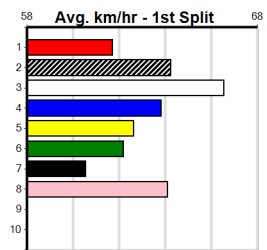

5

8:15PM

(VIC time)

Distance: 515m, Race Type: Mixed 6/7 Heat, Total Prizemoney: $3,340
1st: $2,230, 2nd: $690, 3rd: $345, 4th: $75

CELESTIAL DAWN (3) can land on the arm here and could head down the back straight with a race winning lead. DUNDEE COOPER (2) can save ground through the turns and will be strong in the run home. INDI GOES BANG (1) is drawn to run a bold race.

Watchdog Tips: 3 2 1 4 Bet: Win 3

Form Box Wgt Dist Track Date Time BON Margin 1st/2nd (Time) PIR Checked Comment W/R Split 1 S/P Grade

INDI GOES BANG [7] Drawn to run an improved race, each way all day $9.00
Owner(s): B Margerison
Winning Distances: < 300m (0) 300 - 399m (1) 400 - 499m (0) 500 - 599m (0) 600 - 699m (0) > 700m (0)
Winning Weights: 26.4(1)
2nd (4) 26.6 395 TRA R2 01-Apr-24 22.70 22.27 0.50L PRINCESS BARONA (22.67) M/642 . . . . 3.98 $2.90 T3-M
1st (6) 26.4 395 TRA R2 06-Apr-24 22.57 22.30 1.00L HIGH END CASH (22.62) M/322 . . . . 3.82 $3.10 M
4th (4) 26.4 435 SLE R2 10-Apr-24 25.45 24.59 0.75L DR. OPHELIA (25.40) M/644 . . . . 5.32 $7.80 7
2nd (1) 26.1 435 SLE R2 14-Apr-24 24.76 24.32 1.5L MINH TEDDY (24.66) M/633 . . . . 5.45 $14.80 X67H
5th (2) 26.5 435 SLE R2 21-Apr-24 25.12 24.40 9.50L MINH TEDDY (24.48) S/766 . . . . 5.52 $9.10 X67F
4th (6) 26.6 525 MEA R1 25-May-24 30.73 29.89 12.00 BLUE KERMARO (29.89) S/7533 . . . . 5.38 $53.90 7
6th (7) 26.9 515 SAN R1 30-May-24 31.01 29.95 9.50L AKELA JUDO (30.36) M/4766 . . . . 5.37 $63.90 7
4th (6) 27.2 460 WGL R1 06-Jun-24 26.26 25.66 4.25L POWER PAWS (25.98) S/444 . . . . 6.76 $15.50 SH
Last 3 wins NOT included above

Box History
Bx 1st 2nd 3rd 4th 5th 6th 7th 8th
1 2 1
2 1
3 1
4 2 1 1
5
6 1 2
7 1
8
Prize Best $3395.00
Starts NBT
Trk/Dts 13-1-4-1
APM 1-0-0-0 2195

DUNDEE COOPER [6] Inside draw suits, strong in the run home, danger $3.80
Owner(s): G Scott-smith
Winning Distances: < 300m (0) 300 - 399m (0) 400 - 499m (1) 500 - 599m (1) 600 - 699m (0) > 700m (0)
Winning Weights: 33.1(1) 33.5(1)
3rd (4) 33.2 515 SAP R4 21-Apr-24 30.21 29.30 8.00L DISHY DI (29.68) M/7775 . . . . 5.34 $20.60 X67H
4th (5) 33.3 515 SAN R9 25-Apr-24 30.13 29.24 5.00L SCREECHING (29.78) M/6544 . . . . 5.34 $106.90 X67F
7th (7) 33.1 595 SAP R9 05-May-24 35.26 34.35 11.00 PREMIUM EQUITY (34.50) M/7666 . . . . 9.71 $26.40 RWH
3rd (2) 33.1 500 BEN R4 10-May-24 28.60 27.90 11.00 FERGUS ZULU (27.90) M/544 . . . . 6.78 $34.40 X67H
6th (8) 32.8 500 BEN R5 17-May-24 28.74 28.08 7.00L SICK AND TIRED (28.28) M/666 . . . . 6.79 $68.10 X67F
1st (2) 33.1 595 SAP R3 20-May-24 34.75 34.20 0.50L LYON BALE (34.77) Q/1111 . . . . SW 9.30 $5.80 RW
7th (6) 33.4 450 BAL R3 26-May-24 26.26 24.76 9.50L RIE BALE (25.62) M/768 . . . . 6.78 $43.90 X67
3rd (2) 33.2 595 SAP R9 03-Jun-24 35.26 34.39 5.50L PEG (34.89) M/3333 . . . . 9.54 $2.90 RW
Last 3 wins NOT included above
1st (1) 33.5 400 WGL R1 16-Nov-23 23.02 22.79 6.00L ASTON VINE (23.41) M/32 . . . . 8.65 $1.60 M

Box History
Bx 1st 2nd 3rd 4th 5th 6th 7th 8th
1 1 1
2 1 2 1
3 1 1
4 1 1 1 1 1
5 1 1 1
6 1 1 1
7 1 1 2 1
8 1 1 1
Prize Best $7710.71
Starts NBT
Trk/Dts 27-2-1-6
APM 6-0-0-1 5687