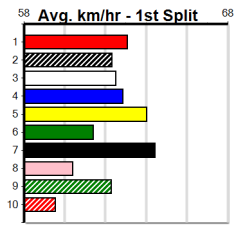

SPORTSBET WE LET THE DOGS OUT

Distance: 390m, Race Type: Grade 5 T3, Total Prizemoney: $1,530
1st: $1,000, 2nd: $320, 3rd: $160, 4th: $50

BORROWED TIME (4) is one of the more reliable beginners in the race and she can make every post a winner. AMY JAY (1) has a good record here and she will be on the pace from the outset. ROXY EGGNOG (10) has claims from box 6

Watchdog Tips:

4 1 10 7

Bet:

Win 4

Table with columns: Form, Box, Weight, Dist, Track, Date, Time, BON, Margin, 1st/2nd (Time), PIR, Checked, Comment, W/R, Split 1, S/P, Grade. Rows include race details for horses 1-10, such as AMY JAY (NSW), CHASING THUNDER, RAISED RIGHT, BORROWED TIME, SPELLMAN, MAJESTIC BALE, LOVE A BOURBSKI, MADAM NOVA, ELITE PATTY, and ROXY EGGNOG. Includes trainer names, odds, and winning boxes.