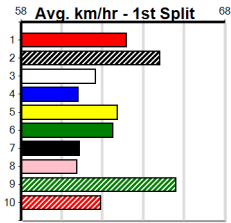

SWEET NETTY'S CATERING

Distance: 450m, Race Type: Tier 3 - Grade 7, Total Prizemoney: $1,530
1st: $1,000, 2nd: $320, 3rd: $160, 4th: $50

9
4:27PM
(VIC time)

SPELL ON YOU (7) has turned in some great performances to date and he looks suited in this event.
BLAZING RIOT (3) is an improving type. CORNHILL RAVEN (10) is a solid place hope

Watchdog Tips: **7** **3** **10** **2** **Bet:** **Win 7**