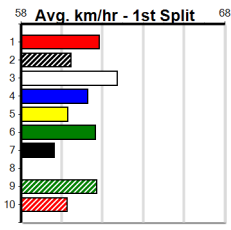

2

1:56PM
(VIC time)

MISTY BLUE (3) has been ultra consistent to date and she gets her chance to break through.
DEMURE (4) has shown improvement in recent weeks and she will get a nice cart across early.
HORTATIO BALE (2) can run a cheeky race

Watchdog Tips: **3** **4** **2** **7** **Bet:** **Box Trifecta 2,3,4,7 ($10 for 41.67%)**