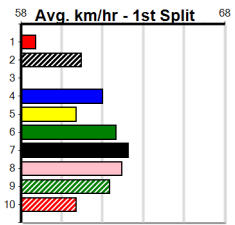

SPORTSBET SET A DEPOSIT LIMIT

Distance: 390m, Race Type: Tier 3 - Maiden, Total Prizemoney: $1,530
1st: $1,000, 2nd: $320, 3rd: $160, 4th: $50

1
1:39PM
(VIC time)

DECODED (4) showed some talent at Horsham last time and he has the speed to lead throughout. BRILEY RIOT (5) is better than her past few runs and she should get a nice cart across early. JEFF THE MAN (6) can run a cheeky race.

Watchdog Tips:

4 **5** **6** **8**

Bet:

Win 4