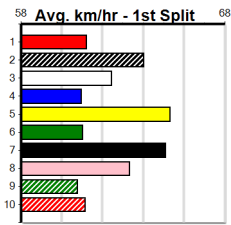

TUDOR ELECTRICAL

Distance: 390m, Race Type: Tier 3 - Grade 6, Total Prizemoney: $1,530
1st: $1,000, 2nd: $320, 3rd: $160, 4th: $50

3
2:19PM
(VIC time)

NO MORE SUGAR (5) will need some luck early but she does have the class edge over her rivals.
MIGHTY MONARCH (7) was never headed here last week and he will be in the firing line
throughout. CRUISING AMY (8) is more than capable.

Watchdog Tips:

5

7

8

2

Bet:

Win 5