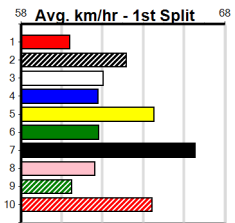

BALLARAT FUNCTION CENTRE

Distance: 390m, Race Type: Tier 3 - Grade 7, Total Prizemoney: $1,530
1st: $1,000, 2nd: $320, 3rd: $160, 4th: $50

Watchdog Tips:

4 3 1 8 Bet:

Win 4

Main table containing race details for 10 races, including horse names, trainers, owners, and winning boxes. Race 9 and 10 are marked as scratched.