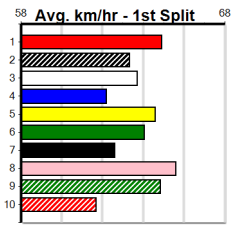

GREYHOUND ADOPTION PROGRAM

Distance: 390m, Race Type: Grade 5 T3, Total Prizemoney: $1,530
1st: $1,000, 2nd: $320, 3rd: $160, 4th: $50

11

5:10PM

(VIC time)

CHAIN DRIVE (2) will find this easier than his recent racing and he is drawn to get all the breaks.
PENNY BLUE DEMON (1) can come out running and is drawn to lead for a long way. GRANDPA (5) is nearing another win.

Watchdog Tips:

2

1

5

8

Bet:

Win 2