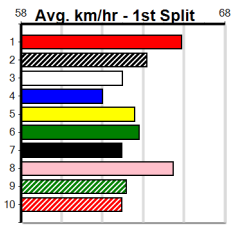

SOUTHERN SHEETMETAL

Distance: 390m, Race Type: Grade 5 T3, Total Prizemoney: \$1,530
1st: \$1,000, 2nd: \$320, 3rd: \$160, 4th: \$50

4

2:38PM

(VIC time)

BROOKE'S GIRL (4) was far from disgraced when placed at Geelong and she can go one better this time around. DIMORA ASHLEY (1) has been placed in her past five and she is drawn to lead for a long way. COFFEE AND CREAM (5) has solid claims