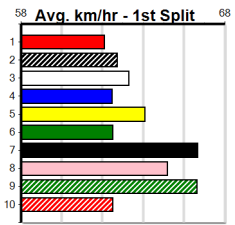

A1 SIGNAGE

Distance: 390m, Race Type: Grade 5 T3, Total Prizemoney: $1,530
1st: $1,000, 2nd: $320, 3rd: $160, 4th: $50

5

2:57PM
(VIC time)

BLACKJACK TIGER (5) has been solidly placed in his past two runs and a clean getaway can see him lead throughout. ASTON INDY (7) owns a solid 22.31 PB here and she will keep the pressure on throughout. KIPPY BALE (1) has the engine

Watchdog Tips:

5

7

1

4

Bet:

Win 5