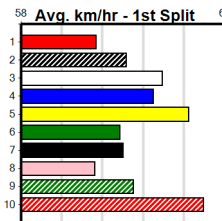

TOWN & COUNTRY LINE MARKING

Distance: 545m, Race Type: Grade 5 T3, Total Prizemoney: \$1,740
1st: \$1,150, 2nd: \$360, 3rd: \$180, 4th: \$50

8

4:05PM

(VIC time)

HANNY DARRISON (8) is ideally drawn out wide and he has won here previously in a handy 31.18.
UNCONTESTED (7) is in career best form and she may be suited to this distance range.
SHOWGIRL SHIRLEY (4) will be in the mix throughout.