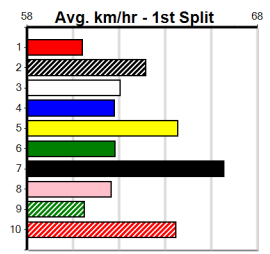

BALLARAT FUNCTION CENTRE

Distance: 390m, Race Type: Tier 3 - Grade 7, Total Prizemoney: $1,530
1st: $1,000, 2nd: $320, 3rd: $160, 4th: $50

SALMON SPRAY (4) is far better than her past few runs and she has the speed to lead from go to whoa. MAKE US DREAM (3) led for a long way at Geelong and she will give a great sight again. ZIPPI MUSTANG (1) has been placed in five of seven here.

Watchdog Tips: **4** **3** **1** **8** **Bet:** **Win 4**

1

ZIPPI MUSTANG [7] **$4.60**

RF Bitch Dec-21 **Sire: ALLEN DEED Dam: BLACK MUSTANG**

Owner(s): Almighty Angel (SYN), L Condon, G Fisher, J Condon, J Reid, P Morganti, J Arnold, S Tetlow, C H **Trainer: Bernie Ender (St Albans)**

Winning Distances: < 300m (0) 300 - 399m (1) 400 - 499m (0) 500 - 599m (0) 600 - 699m (0) > 700m (0)

Winning Weights: 26.1(1)

3rd	6th	Wgt	Dist	Track	Date	Time	BON	Margin	1st/2nd (Time)	PIR	Checked	Comment	W/R	Split 1	S/P	Grade
3rd (6)	26.1	390	BAL	R1	08-Apr-24	23.32	22.25	7.00L	ALICE FROM VENUS (22.83)	M/63	.	.	.	8.84	$4.80	T3-M
8th (3)	26.3	390	BAL	R1	15-Apr-24	23.52	22.28	10.00	SALMON SPRAY (22.83)	M/78	.	V5	.	8.86	$6.70	T3-M
3rd (8)	26.6	390	BAL	R2	21-Apr-24	22.84	22.23	6.50L	AWESOME JADE (22.98)	M/55	.	.	.	8.71	$11.70	RW
3rd (5)	26.3	390	BAL	R1	29-Apr-24	23.14	22.24	3.5L	IT'S NOT MESSI (22.90)	M/66	.	.	.	8.81	$5.90	T3-M
5th (5)	26.1	390	BAL	R1	04-May-24	22.60	22.27	4.00L	ROCKHAMPTON EMMA	M/45	.	.	.	8.61	$7.00	M
3rd (2)	26.2	390	BAL	R2	19-May-24	22.96	22.47	2.75L	MUCK AROUND (22.78)	Q/35	.	.	.	8.59	$5.30	T3-M
6th (4)	25.9	450	BAL	R2	22-May-24	27.19	25.22	21.00	EXTREME AVENGER (25.72)	Q/268	.	V5	.	6.73	$36.80	MH
1st (1)	26.1	300	HVL	R1	31-May-24	17.09	16.66	3.25L	ASTON CONGO (17.31)	M/5	.	SW	.	4.08	$4.70	T3-M

Last 3 wins NOT included above

Bx	1st	2nd	3rd	4th	5th	6th	7th	8th
1	1							
2			1					
3					1			1
4						1		
5		1	1		1			
6			1					
7								
8			1					

Prize						$2160.00		
Best						NBT		
Starts						10-1-1-4		
Trk/Dts						7-0-1-4		
APM						1856		

2

REMO ADALLI [7] **$9.00**

BK Bitch May-21 **Sire: FEAR ZAFONIC Dam: REMO GULLY**

Owner(s): A Brown **Trainer: Donna Knight (Talbot)**

Winning Distances: < 300m (0) 300 - 399m (1) 400 - 499m (0) 500 - 599m (0) 600 - 699m (0) > 700m (0)

Winning Weights: 26.6(1)

4th	6th	Wgt	Dist	Track	Date	Time	BON	Margin	1st/2nd (Time)	PIR	Checked	Comment	W/R	Split 1	S/P	Grade
4th (6)	26.0	350	HVL	R1	08-Mar-24	20.11	19.47	4.50L	HOT SUMMER SKY (19.81)	Q/1	.	.	.	6.64	$28.80	T3-M
2nd (3)	26.0	390	BAL	R2	15-Mar-24	22.92	22.08	2.00L	MUMMA MOO SHAKA (22.80)	Q/11	.	.	.	8.67	$2.20	M
6th (4)	25.9	390	BAL	R1	25-Mar-24	23.13	22.25	6.00L	REIKO DUSTY (22.71)	Q/56	.	.	.	8.82	$12.80	T3-M
3rd (1)	26.6	400	WGL	R9	04-Apr-24	23.39	22.65	5.50L	HARAJUKU LASS (23.04)	Q/33	.	.	.	8.70	$5.50	T3-RW
3rd (2)	26.8	395	TRA	R2	08-Apr-24	22.79	22.05	11.00	DR. KENNETH (22.05)	Q/233	.	.	.	3.83	$21.60	T3-M
2nd (2)	26.8	350	TRA	R1	15-Apr-24	20.22	19.87	1.5L	DASHER BALE (20.12)	M/11	.	.	.	6.71	$3.30	M
1st (5)	26.6	390	BAL	R2	22-Apr-24	22.79	22.24	1.75L	MARSAIS BALE (22.91)	Q/11	.	SW	.	8.50	$28.70	T3-M
8th (2)	26.5	390	BAL	R10	29-Apr-24	23.81	22.24	21.00	ASTON MONARCHY (22.35)	M/58	.	V14	.	8.79	$13.30	T3-RW

Last 3 wins NOT included above

Bx	1st	2nd	3rd	4th	5th	6th	7th	8th
1		4	1	1	2			
2	1	1	1		1	1	1	2
3		1						
4		1				2		1
5	1		1		1			
6			1	1	1			
7			1	1		2		
8		1	1		1			

Prize						$5210.00		
Best						22.79(5)-22/4/24		
Starts						34-1-8-6		
Trk/Dts						9-1-3-0		
APM						1994