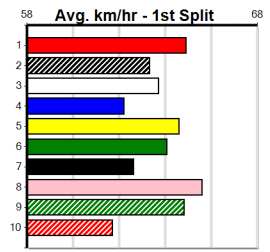

GREYHOUND ADOPTION PROGRAM

Distance: 390m, Race Type: Grade 5 T3, Total Prizemoney: $1,530
1st: $1,000, 2nd: $320, 3rd: $160, 4th: $50

CHAIN DRIVE (2) will find this easier than his recent racing and he is drawn to get all the breaks.
PENNY BLUE DEMON (1) can come out running and is drawn to lead for a long way. GRANDPA (5) is nearing another win.

Watchdog Tips: **2** **1** **5** **8** **Bet:** **Win 2**

Form Box Wgt Dist Track Date Time BON Margin 1st/2nd (Time) PIR Checked Comment W/R Split 1 S/P Grade

1 **PENNY BLUE DEMON [5]** **Can ping the lids, drawn to lead, danger** **$4.60**

BE Dog Feb-22 Sire: FERNANDO BALE Dam: MY DEWANA PENNY Trainer: Chris Armstrong (Hoppers Crossi)

Owner(s): C Armstrong
Winning Distances: < 300m (0) 300 - 399m (4) 400 - 499m (3) 500 - 599m (0) 600 - 699m (0) > 700m (0)

Winning Weights: 26.9(1) 27.6(1) 28.0(1) 28.5(1) 29.0(1) 29.1(1) 29.6(1)

5th (2)	29.6	300	HVL	R11	03-May-24	17.55	16.90	5.50L THAI BUTTERFLY (17.18)	S/8	.	.	.	4.21	$5.00	T3-5
2nd (6)	29.8	390	SHP	R4	09-May-24	22.70	22.22	1.00L LEKTRA APRIL (22.64)	M/33	.	.	.	8.59	$5.60	5
3rd (7)	29.5	400	GEL	R7	14-May-24	23.02	22.84	1.25L HOSEY SIDEKICK (22.94)	M/22	.	.	SW	8.51	$7.70	5
6th (3)	29.9	300	HVL	R11	17-May-24	17.19	16.92	3.25L FEROCIOUS SANDY (16.98)	M/2	.	.	.	3.96	$19.20	T3-5
1st (5)	29.6	425	BEN	R5	22-May-24	24.32	24.25	1.75L DEEP PURPLE (24.43)	Q/111	.	.	.	6.58	$9.10	5
8th (6)	30.0	350	HVL	R7	26-May-24	19.88	18.89	4.25L JEBEDIAH (19.59)	M/4	.	.	.	6.60	$16.60	X45
4th (4)	29.9	425	BEN	R6	29-May-24	24.38	24.04	5.00L CRUSOE PEARL (24.04)	M/333	.	.	.	6.64	$3.10	T3-5
8th (3)	29.9	390	BAL	R3	02-Jun-24	23.18	22.08	13.00L SONIC SONNY (22.33)	M/77	.	.	.	8.77	$4.20	T3-5

Last 3 wins NOT included above

1st (8)	28.5	350	HVL	R10	28-Jan-24	19.66	19.15	1.75L FREE FALLING (19.78)	Q/1	.	.	SW	6.56	$9.10	5
1st (1)	29.0	400	GEL	R5	18-Mar-24	23.03	22.63	0.25L SASSY SKYE (23.05)	Q/11	.	.	.	8.38	$7.00	5
1st (3)	29.1	390	WBL	R11	22-Apr-24	22.68	22.06	0.10L SEATS TWO (22.69)	Q/32	.	.	.	8.82	$14.80	SH

Box History

Bx	1st	2nd	3rd	4th	5th	6th	7th	8th
1	1	1			2	1		
2			1		2	1	1	1
3	1	1				1		3
4	1		2	1				
5	1				1	2	1	
6	1	1					1	1
7			1					
8	2					1	1	

Prize Best Starts					$9880.00			
Trk/Dts					NBT			35-7-3-4
APM								2-0-0-0
								5550