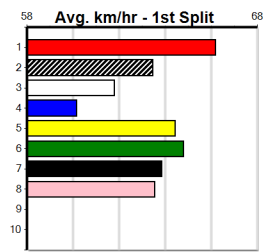

PAWA OF BUDDY AT STUD

Distance: 450m, Race Type: Tier 3 - Grade 6, Total Prizemoney: $1,530
1st: $1,000, 2nd: $320, 3rd: $160, 4th: $50

BELLA SUPREME (1) is better than her past few runs and she is drawn to make every post a winner. IDYLLIC MEYER (8) is a strong type and she will get plenty of room to balance up early on. BUN QUAKE (7) can run a big race

Watchdog Tips: **1** **8** **7** **3** **Bet:** **Win 1**

1

BELLA SUPREME [6] **$2.80**

Better than her past few, class edge, yes

F Bitch Jun-21 **Sire: ASTON DEE BEE Dam: LADY PANDORA**

Owner(s): R Gavin **Trainer: Kevin Gavin (Killarney)**

Winning Distances: < 300m (0) 300 - 399m (0) 400 - 499m (2) 500 - 599m (0) 600 - 699m (0) > 700m (0)

Winning Weights: 25.8(1) 26.5(1)

Run	Pos	Wgt	Dist	Track	Date	Time	BON	Margin	1st/2nd (Time)	PIR	Checked	Comment	WR	Split 1	S/P	Grade
2nd (8)	26.2	450	WBL	R5	15-Apr-24	25.85	25.47	1.00L	FLYING HOT (25.78)	Q/432	.	.	.	6.83	$3.70	7
3rd (6)	25.9	410	HOR	R9	23-Apr-24	23.67	23.26	6.00L	FIFI BALE (23.26)	M/33	.	.	.	10.70	$21.20	7
7th (4)	26.5	450	WBL	R7	09-May-24	26.01	25.27	11.00	RESPECT ADVOCACY	M/666	.	.	.	6.80	$28.30	X67
1st (8)	26.5	410	HOR	R3	14-May-24	23.49	23.14	5.00L	MAYBE SPAGHETTI (23.83)	M/11	.	.	.	10.40	$11.30	7
3rd (8)	26.9	410	HOR	R3	21-May-24	23.62	23.21	5.50L	KIRWAN (23.24)	M/44	.	.	.	10.57	$6.90	6G
6th (4)	26.8	450	WBL	R5	23-May-24	25.79	25.15	9.50L	IDYLLIC JAMES (25.15)	M/566	.	.	.	6.88	$53.00	X67
5th (7)	26.9	450	WBL	R5	30-May-24	26.12	25.49	6.00L	MISS MARY JO (25.71)	M/46	.	.	.	6.80	$31.80	RW
7th (8)	26.7	450	WBL	R4	05-Jun-24	26.29	25.47	11.00	HAD A MISCHIEF (25.57)	M/666	.	.	.	6.82	$26.40	RW

Last 3 wins NOT included above

1st (2)	25.8	450	BAL	R2	28-Apr-23	25.80	25.64	0.75L	MASTER OF DREAMS (25.85)	Q/111	.	.	.	6.65	$5.20	M

Box History

Bx	1st	2nd	3rd	4th	5th	6th	7th	8th
1								
2	1	1	1		1			
3			1	1				
4				1		1	1	1
5		1			1	1	1	1
6				3		1	1	
7				1	1	1	1	1
8	1	1	2					1

Prize Best Starts Trk/Dts APM

Prize Best	$6230.00
Starts	25.80(2)-28/4/23
Trk/Dts	30-2-4-8
APM	3-1-0-1
	3767

2

JAMS NIMBLE [6] **$10.00**

Showing promise but this is harder, place

WBK Bitch Jan-22 **Sire: NEED MY MONEYNOW Dam: GRANDANA QUALI**

Owner(s): J Bosnich **Trainer: Nicole Lund (Longwarry)**

Winning Distances: < 300m (0) 300 - 399m (0) 400 - 499m (2) 500 - 599m (0) 600 - 699m (0) > 700m (0)

Winning Weights: 23.7(1) 23.8(1)

Run	Pos	Wgt	Dist	Track	Date	Time	BON	Margin	1st/2nd (Time)	PIR	Checked	Comment	WR	Split 1	S/P	Grade
3rd (3)	23.4	395	TRA	R4	17-Apr-24	22.68	22.22	5.00L	OH MY PIE (22.33)	M/433	.	.	.	3.86	$12.40	M
5th (7)	23.4	400	WGL	R2	25-Apr-24	23.30	22.52	4.00L	ARKA RIVER (23.03)	M/32	.	.	.	8.55	$8.70	M
1st (1)	23.7	400	WGL	R2	02-May-24	23.09	22.84	2.25L	MS. MANTRA ANNIE (23.24)	M/11	.	.	.	8.56	$2.20	T3-M
6th (5)	23.8	400	WGL	R9	09-May-24	23.97	23.16	10.00	HOT HAILEY (23.28)	S/66	.	SW	.	8.76	$15.20	7
5th (8)	23.8	395	TRA	R9	15-May-24	22.77	22.19	5.50L	ABSOLUTE HAZE (22.40)	M/333	.	.	.	3.92	$36.40	X67
1st (1)	23.8	460	WGL	R9	23-May-24	26.59	26.11	0.75L	CONVICT MODEL (26.63)	S/111	.	.	.	6.65	$4.00	7
3rd (3)	24.0	400	WGL	R10	30-May-24	23.38	22.96	1.5L	OUR MABEL (23.29)	S/32	.	.	.	8.62	$7.30	T3-6
3rd (8)	23.9	460	GEL	R5	04-Jun-24	26.55	26.09	6.00L	ABLETT FLYER (26.14)	M/223	.	.	.	6.81	$6.60	X67

Last 3 wins NOT included above

Box History

Bx	1st	2nd	3rd	4th	5th	6th	7th	8th
1	2							
2								
3			2					
4								
5						1		
6								
7					1			
8			1					

Prize Best Starts Trk/Dts APM

Prize Best	$2580.00
Starts	FSH
Trk/Dts	8-2-0-3
APM	0-0-0-0
	2328