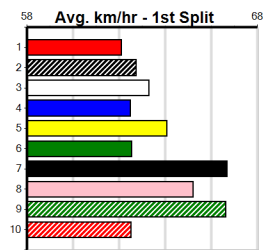

A1 SIGNAGE

Distance: 390m, Race Type: Grade 5 T3, Total Prizemoney: $1,530
1st: $1,000, 2nd: $320, 3rd: $160, 4th: $50

BLACKJACK TIGER (5) has been solidly placed in his past two runs and a clean getaway can see him lead throughout. ASTON INDY (7) owns a solid 22.31 PB here and she will keep the pressure on throughout. KIPPY BALE (1) has the engine

Watchdog Tips: 5 7 1 4 Bet: Win 5

KIPPY BALE (NSW)[5] Wide runner but handles this draw, threat $4.60
Owner(s): D Lappin
Winning Distances: < 300m (0) 300 - 399m (1) 400 - 499m (16) 500 - 599m (1) 600 - 699m (0) > 700m (0)
Box History table and Prize Best Starts table included.

BATTLE AXLE [5] Struggles here but is racing well, place $9.00
Owner(s): S Donlon
Winning Distances: < 300m (0) 300 - 399m (2) 400 - 499m (6) 500 - 599m (1) 600 - 699m (0) > 700m (0)
Box History table and Prize Best Starts table included.

GOING GETS TOUGH (NSW) *** SCRATCHED *** $8.00
Owner(s): D Bewley
Winning Distances: < 300m (0) 300 - 399m (6) 400 - 499m (3) 500 - 599m (1) 600 - 699m (0) > 700m (0)
Box History table and Prize Best Starts table included.

ROXY CRUMPET [5] Tough draw but has solid muster, place hope $7.50
Owner(s): S Bunchusri
Winning Distances: < 300m (0) 300 - 399m (6) 400 - 499m (10) 500 - 599m (1) 600 - 699m (0) > 700m (0)
Box History table and Prize Best Starts table included.

BLACKJACK TIGER (NSW)[5] Impressive in his past two, hard to hold out $6.00
Owner(s): M Roberts
Winning Distances: < 300m (0) 300 - 399m (8) 400 - 499m (7) 500 - 599m (0) 600 - 699m (0) > 700m (0)
Box History table and Prize Best Starts table included.