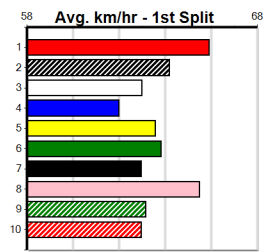

SOUTHERN SHEETMETAL

Distance: 390m, Race Type: Grade 5 T3, Total Prizemoney: $1,530
1st: $1,000, 2nd: $320, 3rd: $160, 4th: $50

BROOKE'S GIRL (4) was far from disgraced when placed at Geelong and she can go one better this time around. DIMORA ASHLEY (1) has been placed in her past five and she is drawn to lead for a long way. COFFEE AND CREAM (5) has solid claims

Watchdog Tips: 4 1 5 8 Bet: Win 4

Horse card for DIMORA ASHLEY (SA)[5]. Consistent type, drawn to lead, main danger. $4.20. Owner: K Bouchier. Trainer: Raymond Brewer (Camperdown). Includes box history and prize details.

Horse card for DR. CARLSON [5]. Beaten in both runs here, prefer to watch. $21.00. Owner: S Hose. Trainer: Kevin Quinn (Cundare North). Includes box history and prize details.

Horse card for CAPITAL GAIN [5]. Hit or miss early, has solid muster, place. $8.00. Owner: MILLIONAIRES (SYN), J Farrugia, A Farrugia. Trainer: Elizabeth Lloyd (Anakie). Includes box history and prize details.

Horse card for BROOKE'S GIRL (TAS)[5]. Drops in class, has early speed, take catching. $3.60. Owner: C Fahey. Trainer: Billy Galea (Rockbank). Includes box history and prize details.

Horse card for COFFEE AND CREAM [5]. Better than form, has early speed, threat. $9.00. Owner: SBS (SYN), S Buccilli, B Buccilli, S Gardiner. Trainer: Peter Frost (Heathcote). Includes box history and prize details.