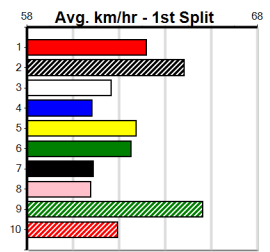

SWEET NETTY'S CATERING

Distance: 450m, Race Type: Tier 3 - Grade 7, Total Prizemoney: $1,530
1st: $1,000, 2nd: $320, 3rd: $160, 4th: $50

SPELL ON YOU (7) has turned in some great performances to date and he looks suited in this event. BLAZING RIOT (3) is an improving type. CORNHILL RAVEN (10) is a solid place hope

Watchdog Tips: 7 3 10 2 Bet: Win 7

INNER SPIRIT [7] Needs to lead, will cop pressure, place best $7.50
BD Bitch Feb-21 Sire: SUPERIOR PANAMA Dam: BOBBY SOXER
Trainer: Ricky Coleman (Anakie)
Winning Distances: < 300m (0) 300 - 399m (1) 400 - 499m (0) 500 - 599m (0) 600 - 699m (0) > 700m (0)
Winning Weights: 26.6(1)
5th (4) 26.0 400 GEL R5 30-Jan-24 23.31 22.70 8.50L FERGUS BALE (22.74) M/45 . . . . . 8.71 $9.10 T3-7
3rd (3) 26.4 390 SHP R9 08-Feb-24 22.53 22.17 5.50L BAMERA (22.17) S/63 . . . . . 8.73 $10.60 7
4th (7) 26.2 390 WBL R4 12-Feb-24 23.24 22.41 10.00 STRIKE A NIGHT (22.54) M/57 . . . . . 8.97 $6.80 7
5th (8) 26.2 450 TRA R5 26-Feb-24 26.12 25.44 10.00 LAUGHING PANTHER (25.44) M/345 . . . . . 6.82 $4.70 X67
3rd (7) 26.7 460 GEL R8 19-Mar-24 26.57 25.96 9.00L PEACHES (25.96) Q/222 . . . . . 6.73 $25.20 RW
8th (6) 26.5 425 BEN R3 10-Apr-24 25.41 24.18 17.00 COOPER SUMMER (24.25) S/888 . . . . . 7.00 $14.90 T3-7
2nd (6) 25.2 425 BEN R4 11-May-24 24.54 24.05 0.50L KHAN CRAIG (24.51) M/222 . . . . . 6.69 $6.30 7
7th (6) 25.4 400 WGL R4 18-May-24 23.54 22.82 11.00 OUR YOGI (22.82) S/54 . . . . . 8.70 $25.00 7
Last 3 wins NOT included above
1st (2) 26.6 350 TRA R1 04-Aug-23 20.46 19.88 3.75L HAPPY GOOD GUY (20.72) M/43 . . . . . 6.90 $10.10 M

OPRAH BALE (NSW)[7] Better than form, strong type, respect $8.00
RBD Dog Mar-22 Sire: KONOMI Dam: WENDALIN BALE
Trainer: Luke Harris (Deavon Meadows)
Winning Distances: < 300m (0) 300 - 399m (0) 400 - 499m (0) 500 - 599m (1) 600 - 699m (0) > 700m (0)
Winning Weights: 31.2(1)
4th (1) 31.3 525 MEA R1 13-Apr-24 30.70 29.78 6.50L RUSSIAN RACCOON (30.24) Q/4334 . . . . . 5.23 $4.30 7
8th (8) 31.1 450 BAL R9 24-Apr-24 25.92 25.24 9.50L LEONI BALE (25.28) M/688 . . . . . 6.75 $13.20 X67
3rd (4) 30.5 525 MEP R9 08-May-24 30.77 29.86 7.50L BUN QUAKE (30.28) M/5555 . . . . . 5.23 $4.00 7
6th (2) 30.3 525 MEP R3 15-May-24 31.24 30.12 11.00 UPON BALE (30.53) Q/1467 . . . . . 5.10 $7.10 X67
5th (3) 30.0 525 MEP R3 22-May-24 30.91 29.92 3.75L PAW WHISTLER (30.66) Q/1112 . . . . . 5.15 $4.70 7
8th (3) 29.9 525 MEA R1 25-May-24 31.11 29.89 18.00 BLUE KERMARO (29.89) M/3388 . . . . . 5.26 $23.40 7
7th (1) 30.3 525 MEP R4 29-May-24 31.21 29.92 13.00 JENNY BALE (30.31) M/3577 . . . . . 5.19 $8.30 X67H
5th (2) 30.6 525 MEP R3 05-Jun-24 30.69 30.00 6.00L PAW ZELINI (30.30) Q/5445 . . . . . 5.32 $13.20 7
Last 3 wins NOT included above
1st (3) 31.2 525 MEP R3 13-Mar-24 30.58 30.03 2.00L INTERSTATE GIRL (30.70) Q/1222 . . . . . 5.12 $3.50 MH