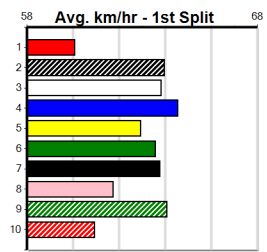

EUREKA CONCRETE

Distance: 450m, Race Type: Grade 5 T3, Total Prizemoney: $1,530
1st: $1,000, 2nd: $320, 3rd: $160, 4th: $50

MINH NARDO (6) hasn't been headed in her past two and a clean getaway can see her notch up a hat trick of wins. OUR LAST HOPE (2) has a good turn of foot and he will find this easier than his recent racing. WINNIES WISH (3) has solid claims

Watchdog Tips: 6 2 3 7 **Bet:** Box Quinella 2,3,6 ($10 for 333.33%)

1 REALITY MASK [5] **One paced, gets back early on, prefer others** **$14.00**
WBK Dog May-20 **Sire: AUSSIE INFRARED Dam: OH SERENA** **Trainer: Donna Pace (Scarsdale)**
Owner(s): D Pace
Winning Distances: < 300m (0) 300 - 399m (0) 400 - 499m (2) 500 - 599m (2) 600 - 699m (0) > 700m (0)
Winning Weights: 33.6(2) 33.8(1) 34.2(1)

Box	1st	2nd	3rd	4th	5th	6th	7th	8th
1	1	3	4	3	3	1	1	
2	1	1	2	2	4			
3	1	1	3	2	3	2	2	
4	1	2	4	5	4	2	1	
5	2	1	1	2	1	2	1	1
6			4	1	1	3	4	1
7		2	3	2	2	6		2
8		4	3	4	3	3	1	

Prize Best Starts Trk/Dts APM
$24400.00 NBT
118-4-13-22
11-0-1-1
2129

2 OUR LAST HOPE [5] **No luck of late, drops in class, main danger** **$4.60**
WBD Dog Dec-21 **Sire: ALLEN DEED Dam: ZIPPING AMBER** **Trainer: Donna Knight (Talbot)**
Owner(s): S Bryan
Winning Distances: < 300m (0) 300 - 399m (1) 400 - 499m (1) 500 - 599m (1) 600 - 699m (0) > 700m (0)
Winning Weights: 28.3(1) 29.5(1) 29.8(1)

Box	1st	2nd	3rd	4th	5th	6th	7th	8th
1		2			2			
2	1					1	1	
3	2				2	1		
4				2		1		
5		1	1	1	1		2	
6						1	1	
7				1	3	1	1	1
8		1			2	1	1	1

Prize Best Starts Trk/Dts APM
$5185.00 NBT
37-3-4-1
2-0-1-0
2490

3 WINNIE'S WISH [5] **Strong efforts in her past three, can threaten** **$6.00**
BE Bitch Jan-21 **Sire: PINDARI EXPRESS Dam: IMMINENT** **Trainer: Lisa Farquhar (Delacombe)**
Owner(s): L Farquhar
Winning Distances: < 300m (0) 300 - 399m (0) 400 - 499m (2) 500 - 599m (2) 600 - 699m (0) > 700m (0)
Winning Weights: 27.5(1) 28.1(1) 28.4(1) 28.8(1)

Box	1st	2nd	3rd	4th	5th	6th	7th	8th
1	2	3	3	2			1	1
2		2	1	2	3			
3								
4		1	2			3	1	1
5					1	1	1	2
6	1	2				2	2	
7	1	1	1	1		1	2	1
8	1	1	1	1	2		1	1

Prize Best Starts Trk/Dts APM
$21861.25 NBT
55-4-10-6
2-0-0-0
3297

4 KEMPTON BALE (NSW)[5] **Down on confidence but has talent, place claims** **$9.00**
BK Dog Dec-19 **Sire: MAGIC SPRITE Dam: DYNA WESLYN** **Trainer: Robert Weightman (Haddon)**
Owner(s): R Weightman
Winning Distances: < 300m (0) 300 - 399m (5) 400 - 499m (7) 500 - 599m (0) 600 - 699m (0) > 700m (0)
Winning Weights: 30.5(2) 30.6(1) 31.5(2) 31.9(1) 32.0(1) 32.1(1) 32.2(1) 32.3(2) 33.2(1)

Box	1st	2nd	3rd	4th	5th	6th	7th	8th
1	1	2	1	4	1	1	2	1
2	1		2	1	1	2	2	1
3	1	2	1	3	2	1	1	
4	4	2	2	2	1	1		
5	1	1	3	2	4	1	1	1
6	2			4	2	2	1	1
7	1	2	4	3	1	4	2	2
8	2	3	3	3		2	1	

Prize Best Starts Trk/Dts APM
$21332.68
25.92(4)-15/7/23
102-12-11-16
15-2-4-1
2489

5 KEL OF KINTYRE [5] **Good record here but the draw is a worry, place** **$4.80**
LTF Dog Oct-21 **Sire: HARD STYLE RICO Dam: BROOKE'S WINGS** **Trainer: Hugh Taylor (Langwarrin)**
Owner(s): H Taylor
Winning Distances: < 300m (0) 300 - 399m (0) 400 - 499m (4) 500 - 599m (0) 600 - 699m (0) > 700m (0)
Winning Weights: 34.3(1) 34.5(2) 34.7(1)

Box	1st	2nd	3rd	4th	5th	6th	7th	8th
1	1	2		1		1	1	1
2		2				1		
3								
4					1			
5			1	1			1	
6								
7		1				1	1	
8	3	1						1

Prize Best Starts Trk/Dts APM
$6515.00
25.70(8)-25/3/24
21-4-6-1
8-2-3-0
3181