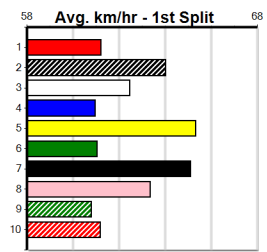

TUDOR ELECTRICAL

Distance: 390m, Race Type: Tier 3 - Grade 6, Total Prizemoney: $1,530
1st: $1,000, 2nd: $320, 3rd: $160, 4th: $50

NO MORE SUGAR (5) will need some luck early but she does have the class edge over her rivals.
MIGHTY MONARCH (7) was never headed here last week and he will be in the firing line
throughout. CRUISING AMY (8) is more than capable.

Watchdog Tips: 5 7 8 2 **Bet:** Win 5

1

JEROME [6] Resuming, may need a run or two, tested **$12.00**
BD Dog Jan-21 Sire: FERNANDO BALE Dam: SENSORY
Owner(s): SEE THE DREAM (SYN), S Buccilli, B Buccilli
Winning Distances: < 300m (0) 300 - 399m (2) 400 - 499m (0) 500 - 599m (0) 600 - 699m (0) > 700m (0)
Winning Weights: 32.7(1) 33.0(1)
5th (4) 33.1 410 HOR R10 08-Sep-23 23.98 23.45 6.50L SWEET CAPRI (23.56) M/76 10.97 $20.80 6G
7th (3) 33.4 385 SHP R1 18-Sep-23 22.70 21.36 15.00 MINH SMILEY (21.72) M/67 8.55 $35.60 X67
T (8) 33.9 385 SHP R10 21-Sep-23 0.00 21.81 BURRA BRICE (22.11) V21 6.40 6G
5th (4) 33.2 390 SHP R9 19-Feb-24 22.65 22.13 6.00L TYPHOON CAMERON (22.23) M/75 9.03 $12.40 6G
7th (2) 33.7 390 SHP R3 29-Feb-24 23.27 22.06 18.00 REDEEM THIS (22.07) M/68 8.85 $28.80 6G
3rd (6) 33.8 390 BAL R10 08-Apr-24 22.78 22.25 3.25L SPIRIT OF PANAMA (22.56) S/63 8.89 $10.70 T3-6
5th (8) 33.9 390 BAL R10 15-Apr-24 22.89 22.28 5.50L CAR WASH CHAOS (22.52) M/55 8.82 $4.80 T3-6
4th (3) 33.7 390 SHP R11 18-Apr-24 22.65 22.09 4.00L MISTER SHOEMAN (22.37) M/84 8.90 $10.00 T3-6
Last 3 wins NOT included above
1st (8) 32.7 385 SHP R2 27-Apr-23 22.10 21.80 2.75L MARKET MOVES (22.29) M/11 8.31 $3.40 T3-M
1st (5) 33.0 385 SHP R2 22-May-23 21.95 21.63 2.75L CAVEAMAN (22.13) Q/11 SW 8.16 $15.50 X67

Box History

Bx	1st	2nd	3rd	4th	5th	6th	7th	8th
1			1	1				
2			1					2
3	2			1				1
4					2			
5	1							
6		1	1					
7		1	1	1	1			
8	1	2		1	3			1

Prize Best Starts Trk/Dts APM: $5810.00 NBT 27-2-6-3 2-0-0-1 517

2

FUNKY FAUN [6] Good early burn, getting stronger, respect **$8.00**
DKBD Bitch Aug-21 Sire: HARD STYLE RICO Dam: FAUN FLAME
Owner(s): CCL (SYN), C Jackson, C Taylor, L Taylor
Winning Distances: < 300m (0) 300 - 399m (1) 400 - 499m (1) 500 - 599m (0) 600 - 699m (0) > 700m (0)
Winning Weights: 26.9(1) 27.1(1)
5th (8) 26.4 410 HOR R10 09-Feb-24 24.04 23.22 11.00 SUPER SEABIRD (23.28) M/65 10.72 $45.90 X67
4th (4) 26.4 425 BEN R9 14-Feb-24 24.56 24.09 3.00L MORAIN BELLA (24.35) M/444 6.65 $18.00 T3-6
7= (6) 26.5 450 SHP R5 19-Feb-24 26.06 25.27 8.00L ARGYLE AXLE (25.50) M/556 6.88 $71.50 6G
2nd (4) 26.2 450 WBL R7 26-Feb-24 26.35 25.80 3.00L SAINT MADIX (26.15) Q/111 6.70 $5.30 X67
7th (5) 26.4 350 HVL R9 01-Mar-24 20.16 19.32 12.00 ASTON ANGELO (19.33) M/7 6.87 $34.40 T3-RW
2nd (4) 26.4 390 WBL R4 08-Apr-24 22.93 22.23 1.25L SONIC SONNY (22.85) Q/12 8.90 $5.90 X67
4th (3) 26.4 410 HOR R4 12-Apr-24 24.16 23.58 6.50L CARDI GO EASY (23.71) M/54 10.77 $17.20 X67
5th (8) 26.0 390 WBL R9 15-Apr-24 22.96 22.46 6.00L SEATS TWO (22.56) M/55 9.18 $8.10 6G
Last 3 wins NOT included above
1st (3) 26.9 425 BEN R2 23-Aug-23 24.73 23.88 0.50L PERFECT STAR (24.76) Q/112 6.69 $2.70 T3-M
1st (6) 27.1 390 WBL R4 09-Oct-23 22.61 22.26 0.10L MY GIRL BROOKE (22.62) M/11 8.74 $13.40 X67

Box History

Bx	1st	2nd	3rd	4th	5th	6th	7th	8th
1		3		2				
2			2	1	1	2	1	
3	1			1		2		
4		3	1	2				
5				1		2	2	
6	1		1				1	1
7			1		1	2	1	
8				2	2		2	

Prize Best Starts Trk/Dts APM: $5890.00 NBT 40-2-6-5 2-0-0-0 1527