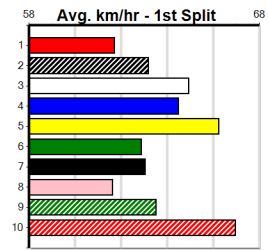

TOWN & COUNTRY LINE MARKING

Distance: 545m, Race Type: Grade 5 T3, Total Prizemoney: $1,740
1st: $1,150, 2nd: $360, 3rd: $180, 4th: $50

HANNY DARRISON (8) is ideally drawn out wide and he has won here previously in a handy 31.18.
UNCONTESTED (7) is in career best form and she may be suited to this distance range.
SHOWGIRL SHIRLEY (4) will be in the mix throughout.

Watchdog Tips: 8 7 4 2 **Bet:** Win 8

1

ROTHWELL BOY [5] **Down on confidence, can push wide, tested** **$12.00**
F Dog Jan-21 Sire: ORSON ALLEN Dam: ROTHWELL GAL Trainer: Ronald Dunne (St Albans)
Winning Distances: < 300m (0) 300 - 399m (0) 400 - 499m (4) 500 - 599m (3) 600 - 699m (0) > 700m (0)
Winning Weights: 36.3(1) 36.5(1) 36.9(3) 37.1(1) 37.4(1)

Pos	Run	Time	Dist	Track	Date	Time	BOB	Margin	1st/2nd (Time)	PIR	Checked	Comment	WR	Split 1	S/P	Grade
5th	(7)	37.7	500	BEN	R8	17-Apr-24	28.98	28.28	10.00 FIRE WIRE (28.28)	M/446	.	.	.	6.80	$7.10	5
1st	(2)	37.4	450	BAL	R6	22-Apr-24	25.86	25.46	0.50L JARROD'S BOY (25.89)	M/323	.	.	.	6.86	$14.00	T3-5
5th	(5)	37.5	545	BAL	R8	29-Apr-24	31.74	31.25	5.50L ARMAGH (31.36)	M/4447	.	.	W	6.91	$10.80	T3-5
7th	(7)	37.1	460	WGL	R8	02-May-24	27.05	25.98	14.00 BUSTER'S DREAM (26.10)	M/568	.	.	.	6.89	$18.90	T3-5
4th	(2)	37.1	450	SHP	R6	09-May-24	26.17	25.42	7.50L INTER BUZZ ALONG (25.67)	M/666	.	.	.	6.96	$22.60	5
6th	(8)	37.0	450	SHP	R7	16-May-24	26.38	25.42	9.50L GOOD MANNER (25.73)	M/777	.	.	.	7.01	$14.10	5
8th	(1)	36.8	450	SHP	R8	23-May-24	26.15	25.47	6.00L MARIONVALE MISS (25.73)	M/888	.	.	.	7.05	$21.10	T3-5
7th	(2)	36.8	350	HVL	R6	31-May-24	20.12	19.01	7.00L EMPRESS SAL (19.66)	S/7	.	.	.	6.99	$12.50	T3-5

Last 3 wins NOT included above

1st	(8)	36.3	450	SHP	R8	03-Aug-23	25.59	25.40	1.00L ZAPATRON (25.65)	M/112	.	.	.	6.73	$3.90	T3-5
1st	(3)	36.9	500	BEN	R7	18-Oct-23	28.45	27.94	2.25L KINGSVILLE FLYER (28.60)	M/311	.	.	.	6.68	$3.70	5
1st	(7)	36.5	500	BEN	R8	10-Jan-24	28.48	28.46	0.50L FLAMING SMUDGER (28.51)	M/633	.	.	.	6.73	$36.10	T3-5

Box History

Bx	1st	2nd	3rd	4th	5th	6th	7th	8th
1								
2								
3	1	2						
4								
5	1							
6								
7	1	1	2	1	3	1	1	
8	2							

Prize	$13650.00							
Best	NBT							
Starts	71-7-6-7							
Trk/Dts	7-0-1-1							
APM	3049