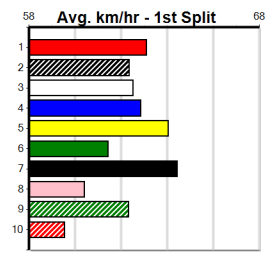

SPORTSBET WE LET THE DOGS OUT

Distance: 390m, Race Type: Grade 5 T3, Total Prizemoney: $1,530
1st: $1,000, 2nd: $320, 3rd: $160, 4th: $50

BORROWED TIME (4) is one of the more reliable beginners in the race and she can make every post a winner. AMY JAY (1) has a good record here and she will be on the pace from the outset. ROXY EGGNOG (10) has claims from box 6

Watchdog Tips: 4 1 10 7 **Bet:** Win 4

1

AMY JAY (NSW)[5] **Goes well here, has early speed, main danger** **$3.60**

BK Bitch Oct-20 Sire: MOREIRA Dam: SUNITA LASS Trainer: Cameron Hudson (Creswick)

Owner(s): C Hudson
Winning Distances: < 300m (0) 300 - 399m (4) 400 - 499m (0) 500 - 599m (0) 600 - 699m (0) > 700m (0)

Winning Weights: 28.1(3) 28.3(1)

Post	Box	Wgt	Dist	Track	Date	Time	BON	Margin	1st/2nd (Time)	PIR	Checked	Comment	WR	Split 1	S/P	Grade
6th	(4)	28.1	390	WBL	R6	12-Feb-24	22.99	22.41	4.50L GUNAI JEDI (22.69)	Q/11	.	.	.	8.64	$18.70	5
7th	(2)	28.0	390	WBL	R10	19-Feb-24	23.27	22.26	12.00 PATRICE LASS (22.46)	M/66	.	.	.	9.12	$19.90	5
1st	(4)	28.3	390	BAL	R11	01-Apr-24	22.51	22.14	2.75L JUICE (22.69)	M/11	.	SW	.	8.44	$34.00	T3-5
8th	(4)	28.3	390	BAL	R5	08-Apr-24	22.99	22.25	11.00 WILD REPUTATION (22.25)	M/38	.	.	.	8.52	$33.10	T3-5
4th	(6)	28.8	390	BAL	R4	22-Apr-24	22.85	22.24	7.00L PAT PENNY (22.38)	Q/16	.	.	.	8.53	$17.70	T3-5
6th	(6)	28.3	390	BAL	R6	06-May-24	22.98	21.89	6.50L ROSE OF SATURN (22.54)	M/45	.	.	.	8.64	$18.70	T3-5
5th	(7)	28.3	390	WBL	R11	13-May-24	22.81	22.34	6.00L REGAL RHODE (22.41)	M/32	.	.	.	8.89	$11.70	5
3rd	(7)	28.3	390	BAL	R12	19-May-24	22.79	22.47	4.75L MR. BLUE (22.47)	M/23	.	.	.	8.48	$14.10	T3-5

Last 3 wins NOT included above

1st	(7)	28.1	390	BAL	R2	10-Jul-23	22.94	22.37	0.75L TORPEDO TUOHY (22.98)	Q/11	.	SW	.	8.66	$4.90	T3-M
1st	(6)	28.1	390	BAL	R2	07-Aug-23	22.68	22.20	1.5L ASTON JAPAN (22.77)	M/11	.	.	.	8.56	$5.90	T3-7
1st	(5)	28.1	390	BAL	R9	11-Sep-23	22.56	22.14	0.50L VENTURA BALE (22.59)	Q/11	.	.	.	8.42	$44.00	T3-6

Box History

Bx	1st	2nd	3rd	4th	5th	6th	7th	8th
1	1	1	2	1			1	
2	2	1	3				3	
3			2				2	
4	1	1	1			3	1	1
5	1	1	1	2	2	2	1	1
6	1	1	3		1	1	1	
7	1	3	3					
8		1	1				2	

Prize Best Starts Trk/Dts APM: $7860.00, 22.51(4)-1/4/24, 53-4-5-10, 30-4-4-5, 1953