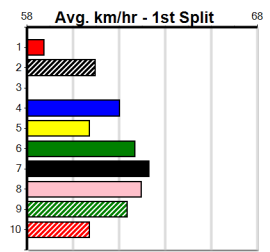

SPORTSBET SET A DEPOSIT LIMIT

1
1:39PM

(VIC time)

Distance: 390m, Race Type: Tier 3 - Maiden, Total Prizemoney: $1,530
1st: $1,000, 2nd: $320, 3rd: $160, 4th: $50

DECODED (4) showed some talent at Horsham last time and he has the speed to lead throughout.
BRILEY RIOT (5) is better than her past few runs and she should get a nice cart across early. JEFF
THE MAN (6) can run a cheeky race.

Watchdog Tips: **4** **5** **6** **8** **Bet:** **Win 4**

Form Box	Wgt	Dist	Track	Date	Time	BON	Margin	1st/2nd (Time)	PIR	Checked	Comment	W/R	Split 1	S/P	Grade

1

MR. PERSONALITY [M] **$16.00**

BK Dog Dec-21 **Sire: ALLEN DEED Dam: BLACK MUSTANG**

Owner(s): G Fisher **Trainer: Bernie Ender (St Albans)**

Winning Distances: < 300m (0) 300 - 399m (0) 400 - 499m (0) 500 - 599m (0) 600 - 699m (0) > 700m (0)

Winning Weights:

8th (3)	37.8	450	SHP	R1	02-Oct-23	27.08	25.39	25.00 MORTALITY (25.39)	S/777				7.25	$32.50	M
8th (4)	38.2	350	HVL	R3	07-Oct-23	20.47	19.57	11.00 MIGHTY CAVE (19.75)	S/8				7.03	$32.30	M
ST (-)	34.7	300	HVL		03-Mar-24	17.51		0.01L Trial Cleared	M		1of1				ST
4th (8)	34.6	300	HVL	R2	08-Mar-24	17.31	16.71	0.50L WARDAN JILUNGIN (17.28)	S/7				4.16	$3.60	T3-M
7th (8)	34.6	390	BAL	R1	01-Apr-24	23.58	22.14	15.00 PELICAN FLYER (22.58)	M/76			W	8.88	$23.70	T3-M
6th (8)	34.8	390	BAL	R1	15-Apr-24	23.34	22.28	7.50L SALMON SPRAY (22.83)	S/86			SW	8.94	$26.40	T3-M
5th (1)	34.8	390	BAL	R1	21-Apr-24	23.63	22.23	13.00 WHATEVER WILLOW (22.78)	S/74				8.98	$24.00	M
5th (6)	34.9	390	BAL	R2	12-May-24	22.84	22.15	8.00L LEONARDO ZEAL (22.29)	S/55				8.90	$27.00	T3-M

Last 3 wins NOT included above

Box History

Bx	1st	2nd	3rd	4th	5th	6th	7th	8th
1					1			
2								
3								1
4								1
5								
6					1			
7								
8				1		1	1	

Prize Best $50.00
Starts NBT
Trk/Dts 7-0-0-0
APM 4-0-0-0
30

2

BLUE NITROGEN [M] **$8.00**

BE Dog Jun-22 **Sire: FERNANDO BALE Dam: PALACE LADY**

Owner(s): H Taylor **Trainer: David Kerr (Caldermeade)**

Winning Distances: < 300m (0) 300 - 399m (0) 400 - 499m (0) 500 - 599m (0) 600 - 699m (0) > 700m (0)

Winning Weights:

4th (1)	28.8	400	WGL	R2	14-May-24	23.77	22.61	7.00L PEN TO PAPER (23.28)	M/64				8.97	$3.90	M
5th (2)	28.8	450	BAL	R2	26-May-24	26.10	24.76	7.00L AKELA JUDO (25.64)	M/455				6.90	$24.10	M
6th (8)	28.7	390	BAL	R1	31-May-24	23.12	21.79	5.50L STRAIGHT SPEED (22.75)	M/56				8.78	$15.40	M
3rd (5)	28.9	400	WGL	R1	04-Jun-24	23.21	22.82	1.25L PARUMBA RUMBA (23.14)	M/33				8.58	$7.00	T3-M

Last 3 wins NOT included above

Box History

Bx	1st	2nd	3rd	4th	5th	6th	7th	8th
1				1				
2					1			
3								
4								
5		1						
6								
7								
8						1		

Prize Best $235.00
Starts NBT
Trk/Dts 4-0-0-1
APM 1-0-0-0
235

3

TWISTED FIZZER [M] **$10.00**

LTF Bitch Dec-21 **Sire: ALLEN DEED Dam: BLACK MUSTANG**

Owner(s): L Condon **Trainer: John Higgins (Napoleon)**

Winning Distances: < 300m (0) 300 - 399m (0) 400 - 499m (0) 500 - 599m (0) 600 - 699m (0) > 700m (0)

Winning Weights:

5th (2)	26.7	390	BAL	R2	15-Nov-23	23.14	21.86	13.00 CAWBOURNE SPOTS (22.23)	M/76				9.12	$14.80	M
5th (7)	27.2	390	BAL	R2	03-Jan-24	22.91	21.90	11.00 LEON'S ENTITY (22.20)	M/65				8.89	$87.40	MH
8th (6)	26.9	390	BAL	R2	22-Apr-24	23.35	22.24	8.00L REMO ADALLI (22.79)	M/88				8.99	$35.00	T3-M

Last 3 wins NOT included above

Box History

Bx	1st	2nd	3rd	4th	5th	6th	7th	8th
1								
2					1			
3								
4								
5								
6								1
7								
8					1			

Prize Best $0.00
Starts NBT
Trk/Dts 3-0-0-0
APM 3-0-0-0
0