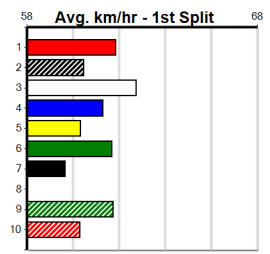

SJC CONCRETING

Distance: 450m, Race Type: Tier 3 - Maiden, Total Prizemoney: $1,530
1st: $1,000, 2nd: $320, 3rd: $160, 4th: $50

MISTY BLUE (3) has been ultra consistent to date and she gets her chance to break through.
DEMURE (4) has shown improvement in recent weeks and she will get a nice cart across early.
HORTATIO BALE (2) can run a cheeky race

Watchdog Tips: **3** **4** **2** **7** **Bet:** **Box Trifecta 2,3,4,7 ($10 for 41.67%)**

1

PATRIOT BRADLEY [M] **$7.50**

RBD Dog Apr-22 Sire: FERNANDO BALE Dam: PATRIOT TUBMAN

Owner(s): B Keel Trainer: Garry George (Beulah)

Winning Distances: < 300m (0) 300 - 399m (0) 400 - 499m (0) 500 - 599m (0) 600 - 699m (0) > 700m (0)

Winning Weights:

Run	Dist	Wgt	Track	Date	Time	BON	Margin	1st/2nd (Time)	PIR	Checked	Comment	WR	Split 1	S/P	Grade
2nd (7)	30.8	410	HOR	R1	30-Apr-24	24.16	23.20	1.25L SAM'S GIRL (24.09)	S/46	.	.	.	10.72	$2.30	M
6th (5)	30.9	410	HOR	R1	07-May-24	24.12	23.12	6.00L PAW LARRY (23.70)	S/76	.	.	.	11.24	$7.50	M
4th (6)	30.9	410	HOR	R2	14-May-24	24.14	23.14	3.5L ASTON CORTES (23.90)	S/77	.	.	.	11.05	$4.40	M
3rd (4)	30.8	425	BEN	R1	24-May-24	24.77	23.90	3.75L PURE SLINKY (24.52)	M/776	.	.	.	7.14	$5.90	M

Last 3 wins NOT included above

Box History

Bx	1st	2nd	3rd	4th	5th	6th	7th	8th
1								
2								
3								
4				1				
5						1		
6					1			
7		1						
8								

Prize Best Starts Trk/Dts APM

$855.00
FSH
4-0-1-1
0-0-0-0
751

2

HORATIO BALE [M] Biks **$6.00**

DKBD Dog Mar-22 Sire: JS FLAMIN ACE Dam: FAITHY BALE

Owner(s): L Harris Trainer: Luke Harris (Deavon Meadows)

Winning Distances: < 300m (0) 300 - 399m (0) 400 - 499m (0) 500 - 599m (0) 600 - 699m (0) > 700m (0)

Winning Weights:

Run	Dist	Wgt	Track	Date	Time	BON	Margin	1st/2nd (Time)	PIR	Checked	Comment	WR	Split 1	S/P	Grade
3rd (4)	26.1	450	TRA	R1	29-Apr-24	26.19	25.66	8.00L ARCHER THREE (25.66)	M/653	.	.	.	7.01	$4.40	T3-M
3rd (4)	26.1	350	TRA	R1	03-May-24	20.15	19.33	4.75L TARGET TIME (19.84)	M/55	.	.	.	6.91	$13.40	M
2nd (3)	26.2	450	BAL	R3	06-May-24	26.17	25.55	2.25L WISDOM BALE (26.03)	M/552	.	.	.	6.91	$9.10	T3-M
4th (8)	26.3	515	SAP	R1	13-May-24	30.73	29.81	5.50L CASH FOR KOTA (30.36)	M/3333	.	.	.	5.38	$16.20	M
3rd (2)	26.4	395	TRA	R2	17-May-24	22.85	21.87	2.25L SNOWFEST (22.70)	M/444	.	.	.	3.82	$5.60	M
4th (6)	26.8	400	WGL	R1	23-May-24	23.41	22.75	1.5L SKY BLAZER (23.32)	M/73	.	.	.	8.83	$11.30	M
3rd (3)	26.7	400	WGL	R1	30-May-24	23.62	22.96	6.00L DANCING DARCI (23.23)	M/65	.	.	.	8.88	$5.30	T3-M
4th (2)	26.9	400	WGL	R2	04-Jun-24	23.24	22.82	2.75L CRYPTO PRINCE (23.05)	M/44	.	.	.	8.72	$5.30	T3-M

Last 3 wins NOT included above

Box History

Bx	1st	2nd	3rd	4th	5th	6th	7th	8th
1		2		1				
2			1	2		2		
3		1	1					
4			2		1			
5		1						
6				2				
7								
8		1		1				

Prize Best Starts Trk/Dts APM

$3530.00
NBT
18-0-5-4
1-0-1-0
2736