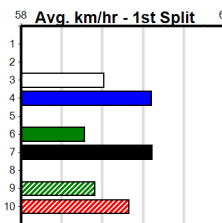

- 1st Leg: 2 2nd Leg: 2,4,7,8
- 3rd Leg: 1,4,5,6 4th Leg: 5,7,8
- Cost: \$50 for 104.17%

Download Now
The NEW WATCHDOG

Mobile Form Guide

Average Winning Time:

Distance	Grade	Avg. Time
515m	Mixed 4/5	29.58
515m	Mixed 6/7	29.81
515m	Grade 5	29.84
515m	Grade 5 No Penalty	29.98
515m	Maiden	30.00
595m	Mixed 4/5	34.37
595m	Restricted Win	34.71
715m	Restricted Win	42.43

Track Record:

Distance	Time	Greyhound	Date Set
515m	28.790	ASTON RUPEE	09-Sep-21
595m	33.562	COLLINDA PATTY	15-Aug-21
715m	41.157	HERE'S TEARS	30-Jan-20

Sandown

GOLF SIMULATOR COMING SOON

Distance: 515m, Race Type: Maiden, Total Prizemoney: \$2,860
 1st: \$1,900, 2nd: \$590, 3rd: \$295, 4th: \$75