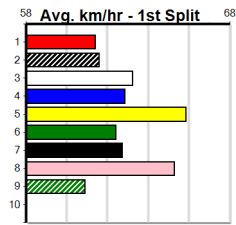

SANDOWN VET CLINIC GDR (0-4 WINS)

Distance: 715m, Race Type: Restricted Win, Total Prizemoney: \$5,940
1st: \$4,040, 2nd: \$1,215, 3rd: \$610, 4th: \$75

5

8:26PM

(VIC time)

PAYBACK (2) appears on the verge of being a top stayer and looks suited to restricted class here.
JAMARRA (6) only need some luck in the initial stages and this strong type should feature in the finish. PEG (3) can set the early tempo.