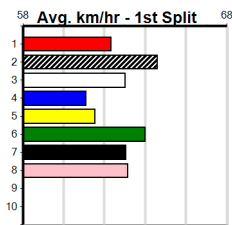

SPORTSBET BS RESPONSIBLY (250+RAN)

Distance: 515m, Race Type: Grade 5 No Penalty, Total Prizemoney: $3,340

1st: $2,230, 2nd: $690, 3rd: $345, 4th: $75

GEORGE'S BEST (6) has the early speed to cross and lead and looks well suited to a race of this nature. MR PRESIDENT (4) produced a best of the day 25.13 Traralgon 450m win last month and a similar performance here has him in the finish.

Watchdog Tips:

6

4

2

5

Bet:

Win 6

Main table containing race details for 10 races. Each race entry includes the race name, horse details (BON, Margin, 1st/2nd Time), PIR, Checked, Comment, W/R, Split 1, S/P, Grade, and a 'Winnning Boxes' table. Race 1: SIPPY CUP EMU [5], Race 2: APPLICANT (NSW)[5], Race 3: FULL GLAMOUR [5], Race 4: MR. PRESIDENT [5], Race 5: KNIGHT CUDDLE (NSW)[5], Race 6: GEORGE'S BEST (NSW)[5], Race 7: CRACKERJACK POT [5], Race 8: WINNIE'S WISH [5], Race 9: *** NO RESERVE ***, Race 10: *** NO RESERVE ***.