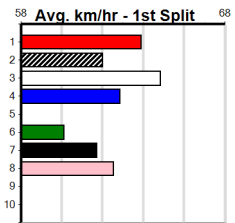

Sandown (SAP)

TOONGABBIE LODGE (0-2 WINS)(250+RA

Distance: 595m, Race Type: Restricted Win, Total Prizemoney: \$3,940

1st: \$2,640, 2nd: \$815, 3rd: \$410, 4th: \$75

3

7:45PM

(VIC time)

RESCHEDULE (1) should be suited to the rise in distance and this is the best draw he has had for a while. FACETIOUS (2) was a strong winner here last week and will look for inside runs. RUBEN RHODE (3) has a mid-race motor.