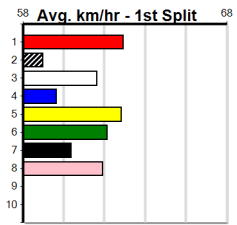

GREYHOUNDS ENTERTAINMENT (0-2 W)

Distance: 595m, Race Type: Restricted Win, Total Prizemoney: \$3,940
1st: \$2,640, 2nd: \$815, 3rd: \$410, 4th: \$75

2

7:17PM

(VIC time)

Expecting BLUE FLAME (1) to land on the arm here and she can set up a big enough lead in the early stages to score. MY SLICK RICK (3) is suited to this class and can handle this circuit. PRIMO TONIC (6) can challenge with even luck.