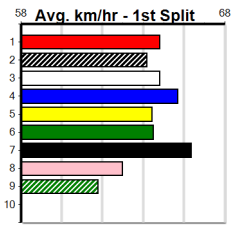

HARD STYLE RICO AT STUD

Distance: 515m, Race Type: Grade 5, Total Prizemoney: $3,340
1st: $2,230, 2nd: $690, 3rd: $345, 4th: $75

7

9:07PM
(VIC time)

SUPER NUGGET (4) can spear out of the traps here and lead from start to finish. BLUE VENDETTA (6) has posted some fast recent provincial wins and looks the next best. DUTCH IMPACT (1) is rarely far away in this class.

Watchdog Tips: **4** **6** **1** **5** Bet: **Win 4**

Form	Box	Weight	Dist	Track	Date	Time	BON	Margin	1st/2nd (Time)	PIR	Checked	Comment	W/R	Split 1	S/P	Grade	Winning Boxes								
1																		DUTCH IMPACT [5] <i>Rarely far away in this class, each way all day</i> BK D Feb-20 MY REDEEMER DUTCH LEGACY $6.00 Trainer: Wayne Kirk (Melton West) 4th (3) 29.5 500 BEN R7 10-May-24 28.65 27.90 1.75LLONG LEGS LIAM (28.53) M/245 . . . 6.63 $9.20 5 5th (2) 29.4 500 BEN R7 17-May-24 28.84 28.08 3.5LDOLLAR SIGNS (28.60) S/665 . . . 6.91 $8.80 5 2nd (7) 29.9 525 MEP R10 29-May-24 30.41 29.92 2.50LLEARNED LESSON (30.24) M/2222 . . . 5.20 $4.70 T3-5 2nd (7) 30.1 500 BEN R8 05-Jun-24 28.56 28.23 3.00LMADDIE ODD SOCK (28.37) M/333 . . . 6.66 $3.80 X45 Owner(s): Western Front (SYN), W Kirk, D Kirk, F Parker, A Kennedy, T Kirk, D Kirk Prize Best $61,430.00 Starts 96-16-17-14 Trk/Dst 9-1-2-1 APM $7414							

2																		TOM'S BOURBSKI (NSW)[5] <i>Comes out running at times, keep safe.</i> BK D Jan-22 BARCIA BALE SUNSET BOURBSKI $7.50 Trainer: Donna Knight (Talbot) 6th (7) 31.1 500 BEN R8 24-May-24 28.67 27.83 6.00LOX THE MAN (28.27) M/345 . . . 6.72 $21.30 X45 2nd (7) 31.3 450 BAL R8 27-May-24 25.83 25.38 6.50LPAW TIKI (25.38) M/554 . . . 6.73 $4.70 SH 1st (6) 31.5 450 BAL R8 02-Jun-24 25.44 25.44 2.75LCRACKERJACK POT (25.62) Q/111 . . . 6.60 $2.70 T3-5 7th (5) 31.6 525 MEA R12 08-Jun-24 31.13 29.80 11.00LEVERGLADE (30.41) M/6776 . . . 5.41 $3.00 5 Owner(s): Lyme Davidson (SYN), J Lyne, R Davidson Prize Best $10,955.00 Starts 32-5-5-2 Trk/Dst 9-0-2-1 APM $6197							

3																		SAM'S MULLET [5] <i>Front runner, will need to lead here, risky.</i> WBK D Oct-21 FERNANDO BALE JEBRYNAH GREEN $14.00 Trainer: Darrell Saunders (Somerville) 3rd (1) 29.6 515 SAP R5 13-May-24 30.12 29.81 3.75LTIGGER INTENTION (29.86) Q/1123 . . . 5.19 $2.80 5 5= (4) 29.4 515 SAP R7 20-May-24 30.45 29.40 15.00EXCAVATION (29.45) M/4466 . . . 5.30 $16.80 5 2nd (7) 30.2 515 SAP R10 03-Jun-24 30.20 29.83 1.75LABRAXAS BALE (30.08) Q/1122 . . . 5.16 $20.30 RW 3rd (1) 30.0 515 SAP R7 10-Jun-24 30.24 29.57 6.00LBRONELLY STRIKER (29.84) M/5455 . . . SW 5.25 $4.70 5 Owner(s): SAUNDERS CLAN (SYN), D Saunders, B Saunders, W Saunders, G Saunders Prize Best $8,290.00 Starts 30-3-4-5 Trk/Dst 19-1-3-3 APM $4194							

4																		SUPER NUGGET [5] <i>Top win here 2 runs back off this box, go close</i> BK B Apr-22 TOMMY SHELBY FRANK'S GIRL $2.80 Trainer: Matthew Lanigan (Rowsley) 7th (7) 26.2 515 SAP R5 20-May-24 30.83 29.40 15.00LOSCAR INTENTION (29.80) M/2777 . . . 5.17 $2.80 X67 3rd (2) 25.8 515 SAN R2 30-May-24 30.30 29.95 4.25FLYING DINAR (30.01) Q/1233 . . . 5.16 $2.70 6G 1st (4) 25.5 515 SAN R2 06-Jun-24 29.68 29.50 2.75LMISS MARY JO (29.87) Q/2111 . . . 5.14 $2.10 X67 6th (7) 25.6 515 SAN R11 13-Jun-24 30.30 29.38 10.00LDEPARTED (29.62) Q/3566 . . . 5.27 $3.30 5 Owner(s): G Skene Prize Best $11,385.00 Starts 9-3-2-1 Trk/Dst 5-2-0-1 APM $8443