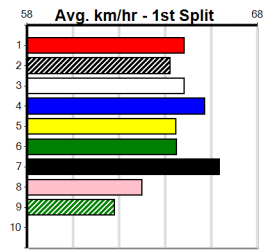

HARD STYLE RICO AT STUD

Distance: 515m, Race Type: Grade 5, Total Prizemoney: $3,340
1st: $2,230, 2nd: $690, 3rd: $345, 4th: $75

SUPER NUGGET (4) can spear out of the traps here and lead from start to finish. BLUE VENDETTA (6) has posted some fast recent provincial wins and looks the next best. DUTCH IMPACT (1) is rarely far away in this class.

Watchdog Tips: 4 6 1 5 Bet: Win 4

DUTCH IMPACT [5] Rarely far away in this class, each way all day $6.00
BK Dog Feb-20 Sire: MY REDEEMER Dam: DUTCH LEGACY
Owner(s): Western Front (SYN), W Kirk, D Kirk, F Parker, A Kennedy, T Kirk, D Kirk
Trainer: Wayne Kirk (Melton West)

TOM'S BOURBSKI (NSW)[5] Comes out running at times, keep safe. $7.50
BK Dog Jan-22 Sire: BARCIA BALE Dam: SUNSET BOURBSKI
Owner(s): Lyne Davidson (SYN), J Lyne, R Davidson
Trainer: Donna Knight (Talbot)

SAM'S MULLET [5] Front runner, will need to lead here, risky. $14.00
WBK Dog Oct-21 Sire: FERNANDO BALE Dam: JEBRYNAH GREEN
Owner(s): SAUNDERS CLAN (SYN), D Saunders, B Saunders, W Saunders, G Saunders
Trainer: Darrell Saunders (Somerville)

SUPER NUGGET [5] Top win here 2 runs back off this box, go close $2.80
BK Bitch Apr-22 Sire: TOMMY SHELBY Dam: FRANK'S GIRL
Owner(s): G Skene
Trainer: Matthew Lanigan (Rowsley)

SIR NATHAN [5] Back in strong form, mid race motor, respect. $7.00
BD Dog Feb-21 Sire: MY REDEEMER Dam: LITTLE SAMARA
Owner(s): E Lieshout
Trainer: Eddie Lieshout (Drouin West)

1

2

3

4

5