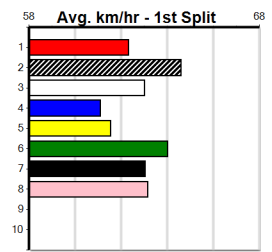

SPORTSBET BS RESPONSIBLY (250+RANK)

Distance: 515m, Race Type: Grade 5 No Penalty, Total Prizemoney: $3,340
1st: $2,230, 2nd: $690, 3rd: $345, 4th: $75

GEORGE'S BEST (6) has the early speed to cross and lead and looks well suited to a race of this nature. MR PRESIDENT (4) produced a best of the day 25.13 Traralgon 450m win last month and a similar performance here has him in the finish.

Watchdog Tips: 6 4 2 5 Bet: Win 6

Form Box Wgt Dist Track Date Time BON Margin 1st/2nd (Time) PIR Checked Comment W/R Split 1 S/P Grade

SIPPY CUP EMU [5] Improved run here last week but others rate better $21.00
RBDW Bitch Sep-21 Sire: FERNANDO BALE Dam: SUPER TORA
Owner(s): Swooshy Suits (SYN), J Bugeja, T Nguyen, M Fairthorne
Trainer: Robert Colpoys (Bass)

APPLICANT (NSW)[5] Well up to this class, mid race motor, key player. $3.40
BK Dog Jan-21 Sire: AUSSIE INFRARED Dam: FLYRITE
Owner(s): J Robinson
Trainer: Jay Robinson (Hazeldene)

FULL GLAMOUR [5] New here, solid win record, keep safe. $14.00
BK Bitch May-22 Sire: ZIPPING GARTH Dam: DREAMY EYES
Owner(s): Eye Candy (SYN), C Wilk, K Gorman
Trainer: Kate Gorman (Tanjil South)

MR. PRESIDENT [5] Fast winner 4 runs back, can threaten. $4.20
BK Dog May-22 Sire: ZIPPING GARTH Dam: DREAMY EYES
Owner(s): Eye Candy (SYN), C Wilk, K Gorman
Trainer: Christian Wilk (Tanjil South)

KNIGHT CUDDLE (NSW)[5] Can unwind a strong finish, each way chance. $9.50
BK Dog Jun-21 Sire: MAGICAL BALE Dam: ZULU TOP
Owner(s): D Cumes
Trainer: Debra Cumes (Drouin West)

1

2

3

4

5