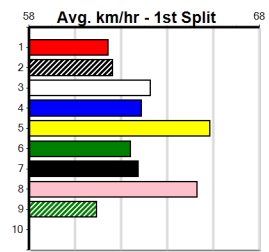

5

8:26PM

(VIC time)

SANDOWN VET CLINIC GDR (0-4 WINS)

Distance: 715m, Race Type: Restricted Win, Total Prizemoney: $5,940
1st: $4,040, 2nd: $1,215, 3rd: $610, 4th: $75

PAYBACK (2) appears on the verge of being a top stayer and looks suited to restricted class here. JAMARRA (6) only need some luck in the initial stages and this strong type should feature in the finish. PEG (3) can set the early tempo.

Watchdog Tips: 2 6 3 5 Bet: Win 2

Race card for BOMB QUEEN [7], Racing well in weaker class, place looks best. $34.00. Includes owner L Dalziel, sire SHIMA SHINE, dam JD BOMB SHELL, and a detailed box history table.

Race card for PAYBACK [6], Stayer on the rise, suited this class, looks good. $1.80. Includes owner Quaddie Boys (SYN), C Payne, C Hockey, P Joice, A Northridge, and a detailed box history table.

Race card for PEG [5], Rising in distance, looks the leader, threat. $8.00. Includes owner B Stockdale, sire BERNARDO, dam TRISCAY, and a detailed box history table.

Race card for ARMAGH [5], One paced, tough draw, needs some luck. $41.00. Includes owner D Knight, sire SHIMA SHINE, dam LIZZIE'S ENTITY, and a detailed box history table.

Race card for SMOLDERING DECAY [5], Produces a big run at times, could surprise. $12.00. Includes owner J Thorpe, sire BELLA INFRARED, dam AFIRE LOVE, and a detailed box history table.