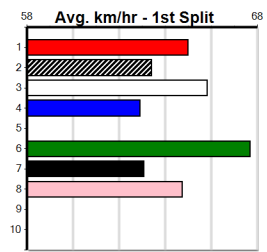

SPORTSBET GREEN TICKS (250+RANK)

Distance: 515m, Race Type: Grade 5 No Penalty, Total Prizemoney: $3,340
1st: $2,230, 2nd: $690, 3rd: $345, 4th: $75

LAMIA ERNIE (1) once balanced can really explode and off the good draw looks hard to catch.
OREGON CALDWELL (2) does his best racing off inside draws and a top 3 finish looks very likely.
MR FAHRENHEIT (6) can dial up the heat in the early stages.

Watchdog Tips: 1 2 6 4 Bet: Box Quinella 1,2,6 ($10 for 333.33%)

LAMIA ERNIE (NSW)[5] Can explode once fully balanced, go close. $2.80
Owner(s): G Carchedi
Sire: SUPERIOR PANAMA Dam: ICE GAMBLER
Trainer: Chris Armstrong (Hoppers Crossi)
Winning Distances: < 300m (0) 300 - 399m (0) 400 - 499m (5) 500 - 599m (2) 600 - 699m (0) > 700m (0)
Winning Weights: 30.9(1) 31.7(1) 32.0(1) 32.4(1) 32.9(1) 33.6(1)
6th (6) 32.9 435 SLE R6 05-May-24 25.01 24.32 3.5L MAN OF COURAGE (24.78) M/677 . . . 5.37 $12.10 5
2nd (4) 33.0 500 BEN R7 10-May-24 28.53 27.90 0.025 LONG LEGS LIAM (28.53) M/422 . . . 6.66 $3.00 5
2nd (3) 33.3 450 WBL R8 16-May-24 25.64 25.47 2.50L WEBLEC WOLF (25.47) M/333 . . . 6.72 $10.70 5H
8th (6) 33.3 450 WBL R6 23-May-24 26.18 25.15 11.00 GREAT VALUE (25.47) M/678 . . . 6.74 $25.00 5F
1st (5) 33.6 450 BAL R10 27-May-24 25.51 25.38 5.50L HANNY DARRISON (25.86) Q/111 . SW . 6.63 $2.70 SH
6th (3) 34.0 450 BAL R4 31-May-24 26.10 24.81 12.00 BACK TO SCRATCH (25.32) M/455 . . . 6.74 $20.30 SF
7th (4) 34.1 525 MEP R10 05-Jun-24 30.82 30.00 11.00 ZIPPING CRUSADER (30.07) M/5887 . . . 5.23 $2.90 5
3rd (2) 34.3 460 GEL R8 11-Jun-24 26.15 25.86 4.25L THANK YOU TOMMY (25.86) M/112 . SW . 6.68 $2.40 5
Last 3 wins NOT included above
1st (3) 32.4 425 BEN R11 15-Dec-23 23.98 23.71 2.00L MISS IMMY LEE (24.11) Q/111 . SW . 6.60 $7.40 5
1st (5) 32.9 515 SAP R4 10-Mar-24 29.96 29.77 7.50L SMOOTH CRUISER (30.47) M/1111 . . . 5.13 $4.10 T3-5H
1st (3) 450 BAL R5 07-Apr-24 25.52 24.91 0.75L CORNHILL PRINCE (25.55) M/341 . . . 6.70 $4.00 5

OREGON CALDWELL [5] Loves an inside draw, class edge, danger. $4.00
WBD Dog Feb-22
Owner(s): BURN LIKE US (SYN), A Terry, N Rooney
Sire: NEED MY MONEYNOW Dam: LA LA OREGON
Trainer: Ashlee Terry (Lara)
Winning Distances: < 300m (0) 300 - 399m (0) 400 - 499m (0) 500 - 599m (4) 600 - 699m (0) > 700m (0)
Winning Weights: 29.3(1) 29.5(1) 29.6(1) 29.9(1)
3rd (6) 29.8 515 SAN R12 21-Mar-24 29.98 29.27 7.00L PHELAN TUBMAN (29.51) S/8544 . . . 5.32 $9.90 5
8th (8) 29.8 450 BAL R5 27-Mar-24 26.03 24.85 15.00 QUEST FOR PACE (25.01) M/888 . . . 6.79 $35.50 5H
8th (6) 29.6 520 GEL R8 05-Apr-24 30.74 29.85 13.00 ETHANOL WATER (29.85) M/3588 . . . 5.41 $63.70 X45
2nd (8) 29.3 525 MEP R12 10-Apr-24 30.62 29.82 0.025 APPLICANT (30.61) M/3322 . . . 5.27 $2.00 T3-5
7th (8) 29.1 450 BAL R10 17-Apr-24 26.17 25.13 9.00L ZIPPING MOFFAT (25.57) Q/765 . . . 6.77 $9.40 5
5th (3) 29.3 525 MEA R12 20-Apr-24 30.57 29.87 4.00L ASTON HORNET (30.31) M/8655 . . . 5.31 $2.90 5
7th (4) 29.1 525 MEA R6 27-Apr-24 30.58 29.69 9.50L SWINDLED (29.93) M/6777 . . . 5.22 $18.20 5H
2nd (5) 29.0 525 MEP R11 01-May-24 30.69 29.74 4.50L QUICK BISCUIT (30.38) M/4443 . . . 5.33 $1.90 T3-5
Last 3 wins NOT included above
1st (1) 29.5 525 MEA R1 30-Sep-23 30.04 29.67 1.25L SMOOTH PLANE (30.11) Q/1112 . SW . 5.13 $1.90 X67
1st (4) 29.6 525 MEA R2 21-Oct-23 29.97 29.55 0.75L SODA FRANK (30.01) Q/2222 . . . 5.15 $6.00 6G
1st (6) 29.3 525 MEA R11 13-Jan-24 29.96 29.67 3.00L WHODAT SHANLYN (30.16) M/1111 . . . 5.10 $5.60 5H