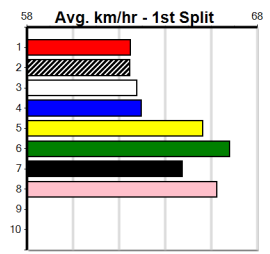

JASON McKEOWN PHOTOGRAPHY

Distance: 515m, Race Type: Mixed 6/7, Total Prizemoney: $3,340
1st: $2,230, 2nd: $690, 3rd: $345, 4th: $75

UPON BALE (6) should have enough pace to cross and lead and she may prove too classy. TOUGH TAZ (7) comes here with strong provincial form and he will be better for the run here last week. BEST OF COLOUR (5) has early speed

Watchdog Tips: 6 7 5 4 Bet: Win 6

KENNY CAN CAN (NSW)[7] Comes into calculations off this draw. $7.00
BK Dog Apr-21 Sire: BARCIA BALE Dam: PRINCESS NALA
Owner(s): Dual Code Sydney (SYN), M Wallace, S Kavanagh, J Doran, G Moore, A Martin
Trainer: Jennifer Thorpe (Arthurs Creek)
Winning Distances: < 300m (0) 300 - 399m (0) 400 - 499m (1) 500 - 599m (0) 600 - 699m (0) > 700m (0)
Winning Weights: 34.7(1)
Race details table with columns: Form, Box, Wgt, Dist, Track, Date, Time, BDN, Margin, 1st/2nd (Time), PIR, Checked, Comment, W/R, Split 1, S/P, Grade.

GO JETTERS [7] Others rate better, place at very best. $12.00
BD Dog Feb-22 Sire: ZAMBORA BROCKIE Dam: SHE'S A BLAZIN'
Owner(s): J Clarke
Trainer: Jack Clarke (Creswick)
Winning Distances: < 300m (0) 300 - 399m (0) 400 - 499m (1) 500 - 599m (0) 600 - 699m (0) > 700m (0)
Winning Weights: 32.6(1)
Race details table with columns: Form, Box, Wgt, Dist, Track, Date, Time, BDN, Margin, 1st/2nd (Time), PIR, Checked, Comment, W/R, Split 1, S/P, Grade.

FERNANDEL RAPH [6] On speed runner, could sneak into a placing. $8.00
BD Dog Jun-21 Sire: FERNANDO BALE Dam: EAU DE VIE
Owner(s): F Italia
Trainer: Frank Italia (Pearcedale)
Winning Distances: < 300m (0) 300 - 399m (0) 400 - 499m (2) 500 - 599m (0) 600 - 699m (0) > 700m (0)
Winning Weights: 31.3(1) 31.9(1)
Race details table with columns: Form, Box, Wgt, Dist, Track, Date, Time, BDN, Margin, 1st/2nd (Time), PIR, Checked, Comment, W/R, Split 1, S/P, Grade.

UP IN ARMS (SA)[6] Still learning but has the talent, keep safe. $6.00
BK Dog May-22 Sire: ZAMBORA BROCKIE Dam: NANGAR MIA
Owner(s): N Lalli
Trainer: Ian Beattie (Laceyby)
Winning Distances: < 300m (0) 300 - 399m (1) 400 - 499m (1) 500 - 599m (0) 600 - 699m (0) > 700m (0)
Winning Weights: 32.7(1) 32.9(1)
Race details table with columns: Form, Box, Wgt, Dist, Track, Date, Time, BDN, Margin, 1st/2nd (Time), PIR, Checked, Comment, W/R, Split 1, S/P, Grade.

BEST OF COLOUR [6] Settles on the speed, handy PB here, can threaten $4.80
BE Dog Nov-21 Sire: WHISKEY RIOT Dam: COOLER COLOUR
Owner(s): JUST COLOUR (SYN), C Haigh, J Reynolds
Trainer: Jane Reynolds (Pearcedale)
Winning Distances: < 300m (0) 300 - 399m (0) 400 - 499m (1) 500 - 599m (1) 600 - 699m (0) > 700m (0)
Winning Weights: 32.5(1) 33.1(1)
Race details table with columns: Form, Box, Wgt, Dist, Track, Date, Time, BDN, Margin, 1st/2nd (Time), PIR, Checked, Comment, W/R, Split 1, S/P, Grade.

1

2

3

4

5