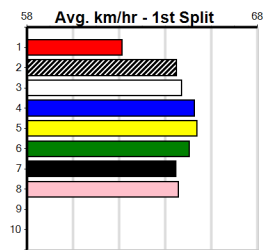

STEVE'S DINER

Distance: 515m, Race Type: Mixed 4/5, Total Prizemoney: $3,875
1st: $2,600, 2nd: $800, 3rd: $400, 4th: $75

NINETYMILE VENOM (4) had no luck in town in a much tougher race than this and with even luck today can return to the winners list. CRACKERJACK ROB (2) is racing in top fashion and should settle on the speed. UNDERWAY (7) is well up to this class.

Watchdog Tips: 4 2 7 8 Bet: Win 4

EMOLGA BALE (NSW)[5] Comes into calculations off this draw. $23.00
Owner(s): L Harris
Winning Distances: < 300m (0) 300 - 399m (1) 400 - 499m (7) 500 - 599m (1) 600 - 699m (0) > 700m (0)
Box History table and Prize Best Starts Trk/Dts APM

CRACKERJACK ROB [5] Racing in top form, settles on the speed, danger. $4.00
Owner(s): J Cooper
Winning Distances: < 300m (0) 300 - 399m (1) 400 - 499m (5) 500 - 599m (2) 600 - 699m (0) > 700m (0)
Box History table and Prize Best Starts Trk/Dts APM

BUCHAN [5] Better than form, could surprise at nice odds. $8.00
Owner(s): R Thompson
Winning Distances: < 300m (0) 300 - 399m (0) 400 - 499m (2) 500 - 599m (2) 600 - 699m (0) > 700m (0)
Box History table and Prize Best Starts Trk/Dts APM

NINETYMILE VENOM (QLD)[5] No luck last start in a stronger race, go close. $3.00
Owner(s): Ninetymile Kennels (SYN), B Whitford, G Whitford, C Johnson
Winning Distances: < 300m (0) 300 - 399m (0) 400 - 499m (3) 500 - 599m (1) > 700m (0)
Box History table and Prize Best Starts Trk/Dts APM

GLOW [5] *** SCRATCHED *** $99.00
Owner(s): H Manolitis
Winning Distances: < 300m (0) 300 - 399m (1) 400 - 499m (6) 500 - 599m (0) 600 - 699m (0) > 700m (0)
Box History table and Prize Best Starts Trk/Dts APM