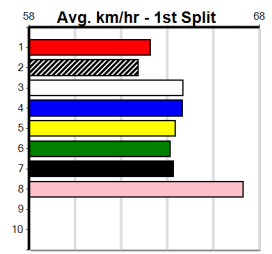

Sandown (SAP)

4

8:03PM

(VIC time)

PHOTO MAN AT STUD (250+RANK)

Distance: 515m, Race Type: Grade 5 No Penalty, Total Prizemoney: $3,340
1st: $2,230, 2nd: $690, 3rd: $345, 4th: $75

ROSS STREET PETE (1) can get all the favours from his inside draw and looks suited to a race of this nature. LITTLE PRINCE (4) has the ability to either lead or come off the speed in this class. SPRINGVIEW NOAH (2) can unwind a big finish.

Watchdog Tips: 1 4 2 3 Bet: Box Trifecta 1,2,3,4 ($10 for 41.67%)

Race card for Ross Street Pete [5]. Includes dog details, sire/dam, winning distances, weights, and a box history table.

Race card for Springview Noah [5]. Includes dog details, sire/dam, winning distances, weights, and a box history table.

Race card for Spectre Buster [5]. Includes dog details, sire/dam, winning distances, weights, and a box history table.

Race card for Little Prince [5]. Includes dog details, sire/dam, winning distances, weights, and a box history table.

Race card for Our Last Hope [5]. Includes dog details, sire/dam, winning distances, weights, and a box history table.