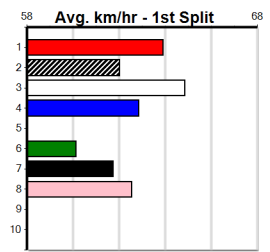

TOONGABBIE LODGE (0-2 WINS)(250+RANK)

3

7:45PM

(VIC time)

Distance: 595m, **Race Type:** Restricted Win, **Total Prizemoney:** $3,940
1st: $2,640, **2nd:** $815, **3rd:** $410, **4th:** $75

RESCHEDULE (1) should be suited to the rise in distance and this is the best draw he has had for a while. FACETIOUS (2) was a strong winner here last week and will look for inside runs. RUBEN RHODE (3) has a mid-race motor.

Watchdog Tips: **1** **2** **3** **7** **Bet:** **Box Trifecta 1,2,3 ($10 for 166.67%)**

1

RESCHEDULE [6] **$3.80**

Distance suits, better draw today, go close.

BD Dog Sep-22 Sire: BERNARDO Dam: LORENZA

Owner(s): ALL INN (SYN), A Ghirxi, J Ghirxi, C Adamson, L Bustos

Trainer: Ryan Galea (Brookfield)

Winning Distances: < 300m (0) 300 - 399m (1) 400 - 499m (1) 500 - 599m (0) 600 - 699m (0) > 700m (0)

Winning Weights: 32.0(1) 32.6(1)

Rank	Dist	Wgt	Track	Date	Time	Margin	1st/2nd (Time)	PIR	Checked	Comment	WR	Split 1	S/P	Grade
2nd (2)	32.7	450	BAL	R1	08-May-24	25.72	24.83	6.50L HE SHINES (25.29)	S/552			6.77	$4.30	X67
8th (7)	32.6	515	SAP	R9	13-May-24	30.62	29.81	12.00 BEST OF COLOUR (29.81)	S/6765			5.31	$18.10	X67H
2nd (5)	32.8	350	HVL	R5	17-May-24	19.62	19.45	0.50L SHARNI'S BOY (19.60)	M/6			6.75	$1.70	T3-RW
1st (7)	32.6	450	SHP	R5	23-May-24	25.47	25.47	3.75L BOLD DAZZLER (25.73)	M/221			6.81	$2.60	T3-7
3rd (7)	31.9	525	MEP	R3	29-May-24	30.40	29.92	3.00L PAW YASMIN (30.20)	S/5333			5.33	$20.70	X67H
4th (8)	31.6	525	MEA	R2	01-Jun-24	30.39	29.79	8.50L BLUE KERMARO (29.83)	S/5444	SW		5.34	$45.60	6G
4th (5)	31.3	525	MEA	R3	08-Jun-24	31.02	29.80	13.00 HOLDEN BALE (30.12)	S/8555			5.27	$23.20	X67F
5th (6)	31.7	515	SAN	R2	13-Jun-24	30.10	29.38	4.25L PAW YASMIN (29.80)	M/6665			5.30	$9.80	X67

Last 3 wins NOT included above

1st (2)	32.0	390	SHP	R1	18-Apr-24	22.09	22.09	2.50L KRAKKE LOOP (22.26)	M/21			8.54	$3.30	T3-M

8

Box History

Box	1st	2nd	3rd	4th	5th	6th	7th	8th
1								
2	1	1						
3				1				
4		1						
5			1	1				
6					1			
7	1		2	1	1			1
8				1	1			

Prize Best Starts Trk/Dts APM

$4330.00
FSTD
15-2-3-2
0-0-0-0
3783

2

FACETIOUS [6] **$3.80**

Strong winner here last week, major player.

BD Bitch Dec-21 Sire: SUPERIOR PANAMA Dam: GEMILLY

Owner(s): D Verhagen

Trainer: Bruno Panetta (Melton West)

Winning Distances: < 300m (0) 300 - 399m (0) 400 - 499m (1) 500 - 599m (1) 600 - 699m (0) > 700m (0)

Winning Weights: 25.6(1) 26.3(1)

Rank	Dist	Wgt	Track	Date	Time	Margin	1st/2nd (Time)	PIR	Checked	Comment	WR	Split 1	S/P	Grade
3rd (6)	25.6	595	SAP	R4	28-Apr-24	34.83	34.14	3.5L CASHING OUT (34.59)	S/4433			9.62	$10.20	RW
2nd (8)	25.6	515	SAP	R3	05-May-24	29.98	29.71	1.25L DISHEVELED (29.91)	M/4222			5.33	$7.60	7
8th (4)	25.6	500	BEN	R4	10-May-24	29.02	27.90	16.00 FERGUS ZULU (27.90)	M/888	SW		6.98	$59.30	X67H
3rd (4)	25.4	525	MEP	R3	15-May-24	30.81	30.12	4.25L UPON BALE (30.53)	M/8674			5.36	$87.20	X67
5th (3)	25.6	595	SAP	R3	20-May-24	35.02	34.20	4.00L DUNDEE COOPER (34.75)	M/4445			9.53	$8.10	RW
6th (6)	26.1	600	MEA	R3	25-May-24	35.06	34.17	13.00 REITERATE (34.17)	M/6666			9.29	$63.80	RW
2nd (7)	26.1	595	SAP	R9	03-Jun-24	35.06	34.39	2.50L PEG (34.89)	M/2222			9.49	$4.10	RW
1st (5)	25.6	595	SAP	R2	10-Jun-24	34.78	34.47	1.75L RATTLE AND BANG (34.90)	M/2221	SW		9.53	$5.50	RW

Last 3 wins NOT included above

1st (1)	26.3	410	HOR	R1	11-Dec-23	23.58	23.21	2.00L STYLISH BLAZER (23.71)	S/32			10.82	$2.90	M

8

Box History

Box	1st	2nd	3rd	4th	5th	6th	7th	8th
1	1		1					
2				1				
3				1	2	1	2	1
4			2	1				1
5	1					1		
6			2	1			1	1
7	1				1	1	1	1
8		1						

Prize Best Starts Trk/Dts APM

$7970.00
34.78(5)-10/6/24
28-2-2-5
6-1-1-1
5764