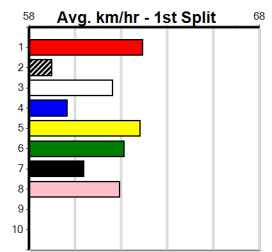

2

7:17PM

(VIC time)

Distance: 595m, Race Type: Restricted Win, Total Prizemoney: $3,940
1st: $2,640, 2nd: $815, 3rd: $410, 4th: $75

Expecting BLUE FLAME (1) to land on the arm here and she can set up a big enough lead in the early stages to score. MY SLICK RICK (3) is suited to this class and can handle this circuit. PRIMO TONIC (6) can challenge with even luck.

Watchdog Tips: 1 3 6 8 Bet: Win 1

BLUE FLAME [M] Can set a cracking speed early, the one to catch $2.20
Owner(s): N Dewhurst
Winning Distances: < 300m (0) 300 - 399m (0) 400 - 499m (0) 500 - 599m (0) 600 - 699m (0) > 700m (0)
Winning Weights: 5th (4) 27.1 390 SHP R2 02-May-24 23.34 22.35 12.00 GO GO JEFF (22.52) S/87 . . . . 9.06 $21.00 T3-M

TAKE A CARNATION [M] Long time maiden, place looks best. $34.00
Owner(s): DIRTY RATS TWO (SYN), S Jack, S Burke
Winning Distances: < 300m (0) 300 - 399m (0) 400 - 499m (0) 500 - 599m (0) 600 - 699m (0) > 700m (0)
Winning Weights: 3rd (5) 31.1 595 SAP R3 31-Mar-24 35.55 34.59 11.00 PAYBACK (34.83) S/6655 . . . . VO . . . . 10.00 $66.40 RW

MY SLICK RICK [6] Suited here, handles this circuit, danger. $5.00
Owner(s): K Towt
Winning Distances: < 300m (0) 300 - 399m (2) 400 - 499m (0) 500 - 599m (0) 600 - 699m (0) > 700m (0)
Winning Weights: 33.2(2) 3rd (3) 33.0 435 SLE R11 05-Apr-24 25.24 24.60 9.50L LOSE MY MIND (24.60) M/644 . . . . . 5.56 $2.30 X67

FIRST CRACK [M] Slow early, injured last time, prefer to watch $21.00
Owner(s): D Knight
Winning Distances: < 300m (0) 300 - 399m (0) 400 - 499m (0) 500 - 599m (0) 600 - 699m (0) > 700m (0)
Winning Weights: 6th (4) 26.7 460 GEL R4 02-Apr-24 27.05 26.22 10.00 RUXTON FLAME (26.38) M/777 . . . . . 7.38 $79.10 M

LARRY INTENTION [7] Handy run 2 runs back but draw is a worry. $21.00
Owner(s): J Clarke
Winning Distances: < 300m (0) 300 - 399m (1) 400 - 499m (0) 500 - 599m (0) 600 - 699m (0) > 700m (0)
Winning Weights: 42.3(1) 4th (4) 40.8 350 HVL R5 06-May-24 20.18 19.70 6.50L GET A GRIP (19.73) S/4 . . . . . 6.85 $25.90 X67

1

2

3

4

5