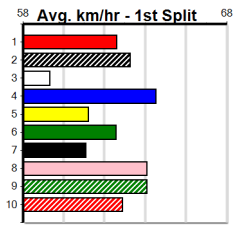

Bendigo

SPORTSBET BET WITH MATES (300+ RAN

Distance: 425m, Race Type: Maiden, Total Prizemoney: $1,530
1st: $1,000, 2nd: $320, 3rd: $160, 4th: $50

1
2:37PM
(VIC time)

MR. FERGUSON (4) has been placed in five of nine to date and he should be able to dash away mid race. KID GEORGE (6) has the talent but always finds one better, so anchor for top three in your SRM. PIPPA (1) can settle on the speed.

Watchdog Tips: **4** **6** **1** **2** **Bet:** **Win 4**