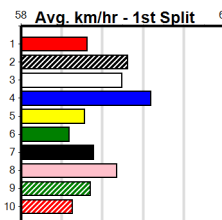

BENDIGO ADVERTISER (300+ RANK)

Distance: 500m, Race Type: Maiden, Total Prizemoney: $1,740

1st: $1,150, 2nd: $360, 3rd: $180, 4th: $50

REBEL THINKER (2) has shown some talent at The Meadows and he will find this a lot easier.
SAVVY LONG LEGS (6) caught the eye on debut at The Meadows and he just needs some luck early on. NORM'S LUCY (8) can run a cheeky race

Watchdog Tips:

2

6

8

4

Bet:

Win 2