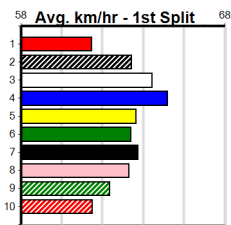

Bendigo

10

5:42PM

(VIC time)

AVARD CIVIL (300+ RANK)

Distance: 425m, Race Type: Grade 5, Total Prizemoney: $1,530
1st: $1,000, 2nd: $320, 3rd: $160, 4th: $50

Watchdog Tips:

4

5

2

8

Bet:

Win 4