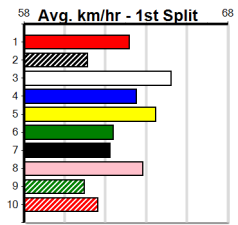

MANNINGS GREYHOUND COMPLEX (300)

Distance: 425m, Race Type: Grade 6, Total Prizemoney: $1,530
1st: $1,000, 2nd: $320, 3rd: $160, 4th: $50

4

3:39PM

(VIC time)

SPIT THE CHIPS (5) was a tad unlucky here last week and he should go one better today.
MCINTOSH RANGE (8) is better than his form reads and he will apply some pressure mid race.
BAKALI LASS (7) can come out running.

Watchdog Tips:

5

8

7

1

Bet:

Win 5