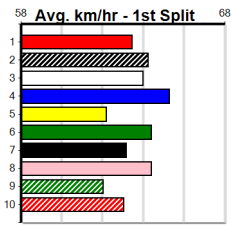

HANRAHAN PLUMBING (300+ RANK)

Distance: 500m, Race Type: Mixed 4/5, Total Prizemoney: $1,740
1st: $1,150, 2nd: $360, 3rd: $180, 4th: $50

8

5:04PM

(VIC time)

ROLLING STORM (6) has a fair bit on these talent wise and he should get a nice cart across early on. MAN OF MAGIC (5) was a smart 28.13 winner here two runs back and he will test the six throughout. FORGIVE ME (4) is racing with confidence.

Watchdog Tips: **6** **5** **4** **2** **Bet:** **Box Trifecta 2,4,5,6 ($10 for 41.67%)**