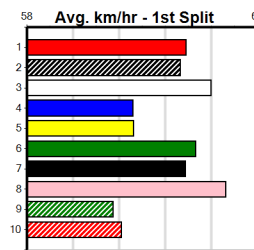

PETER BROWN CUSTOM HOMES (300+ RANK)

Distance: 425m, Race Type: Mixed 4/5, Total Prizemoney: $1,530
1st: $1,000, 2nd: $320, 3rd: $160, 4th: $50

KABUTO BALE (3) should find the top quickly and he will find this easier than his most recent racing. ASTON RECALL (5) has a good record here and he will poor the pressure on mid race. ROMENA CHARM (8) is racing with confidence at present.

Watchdog Tips: 3 5 8 2 **Bet:** Win 3

1

SLINGSHOT HOOKS [5] Former star, struggled since resuming, place **$6.00**
BK Dog Mar-20 Sire: BARCIA BALE Dam: SLINGSHOT GYPSY Trainer: Mark McClelland (Lovely Banks)
Owner(s): J Ferguson
Winning Distances: < 300m (0) 300 - 399m (1) 400 - 499m (5) 500 - 599m (5) 600 - 699m (0) > 700m (0)
Winning Weights: 31.3(2) 31.4(2) 31.5(2) 31.6(3) 31.8(1) 32.4(1)

Pos	Box	Dist	Track	Date	Time	BON	Margin	1st/2nd (Time)	PIR	Checked	Comment	WR	Split 1	S/P	Grade
4th	(6)	31.0	520	BAT	R7	15-Aug-22	30.28	29.78	7.00	CHARLIE'S JAR (29.78)	65445	65445	4.28	$6.00	NG
6th	(1)	31.0	520	RIC	R8	26-Aug-22	30.34	29.34	12.00	PHOTO MAN (29.51)	3455	3455	4.41	$6.50	NG
5th	(8)	31.5	400	BUL	R7	27-Sep-22	22.55	22.26	4.00	POPPY JACK (22.27)	5445	5445	6.55	$5.00	NG
ST	(-)	32.7	400	GEL		05-Apr-24	22.96		0.01	Trial Cleared	M/45				ST
7th	(1)	32.8	390	WBL	R11	11-Apr-24	23.11	22.09	11.00	SCOTT TO BURN (22.37)	M/37			8.90	$10.60 X45
5th	(5)	33.1	400	GEL	R11	27-Apr-24	22.97	22.35	8.00	DOLLAR BUCKS (22.42)	M/55			8.67	$9.60 5
7th	(5)	33.3	400	GEL	R11	10-May-24	23.36	22.76	8.50	ARANDT'S GIRL (22.79)	S/56			8.71	$29.10 5
8th	(7)	33.1	390	WBL	R11	16-May-24	22.86	21.89	10.00	FRONT COVER (22.17)	S/56			9.03	$15.00 5

Last 3 wins NOT included above

1st	(4)	31.5	520	WPK	R4	22-Jan-22	29.97	29.52	0.25	SLINGSHOT JONESY (29.99)	44222	44222	5.52	$6.00	GRP1
1st	(7)	32.4	340	BUL	R6	29-Mar-22	19.03	19.03	3.75	MAD ABOUT YOU (19.29)	211	211	3.33	$1.50	X45
1st	(4)	31.8	400	BUL	R10	19-Apr-22	22.24	22.24	5.50	PURIFY VIRTUOSO (22.62)	3111	3111	6.42	$2.25	FFA

Box History

Box	1st	2nd	3rd	4th	5th	6th	7th	8th
1	3						1	1
2	1	2	1					
3	1	1						
4	2							1
5					1			1
6	1	1		1	1			1
7	1		1	1				1
8	2	1			1			

Prize Best Starts Trk/Dts APM: $110020.00 FSH 30-11-5-2 0-0-0-0 1100