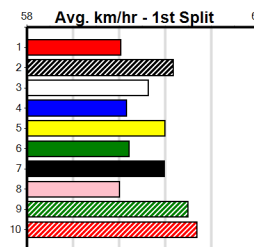

GRAY'S BENDIGO (300+ RANK)

Distance: 425m, Race Type: Grade 7, Total Prizemoney: $1,530
1st: $1,000, 2nd: $320, 3rd: $160, 4th: $50

KRAKEN ROLL (4) was never headed in his top debut win at Shepparton and he can lead throughout again. SALMON SPRAY (1) led for a long way two runs back and she is drawn to be prominent throughout. RICOCHET BERRY (2) shows promise.

Watchdog Tips: 4 1 2 8 **Bet:** Win 4

1

SALMON SPRAY [7] **$3.40**

BK Bitch Mar-22 **Drawn to settle top 2, getting stronger, top 3 SRM**

Owner(s): A Mooney **Sire: ASTON DUKE Dam: STARLIGHT JILL**

Trainer: Andrew Mooney (Amherst)

Winning Distances: < 300m (0) 300 - 399m (1) 400 - 499m (0) 500 - 599m (0) 600 - 699m (0) > 700m (0)

Winning Weights: 27.5(1)

F	(2)	27.9	425	BEN	R1	22-Mar-24	0.00	23.47	CRUSOE RICO (23.95)	Q/347	V5	6.62	$11.40	M
3rd	(7)	27.8	390	BAL	R1	03-Apr-24	22.97	21.97	7.50L PARIS BALE (22.46)	M/33		8.64	$8.90	M
3rd	(6)	27.8	390	BAL	R2	08-Apr-24	22.82	22.25	5.50L ABRAXAS BALE (22.46)	Q/11		8.40	$3.80	T3-M
1st	(1)	27.5	390	BAL	R1	15-Apr-24	22.83	22.28	0.75L PIPPA (22.88)	Q/11		8.47	$3.50	T3-M
6th	(1)	27.5	390	BAL	R3	21-Apr-24	23.31	22.23	14.00 SUPER SEQUIOIA (22.39)	Q/46		8.74	$28.30	7
2nd	(1)	27.6	390	BAL	R3	04-May-24	22.52	22.27	3.00L QUEEN SHAKA (22.32)	Q/12		8.35	$13.50	7
7th	(3)	27.7	390	BAL	R4	12-May-24	23.27	22.15	11.00 BLACKPOOL TRIP (22.54)	M/67		8.81	$3.30	T3-7

Last 3 wins NOT included above

Box History

Bx	1st	2nd	3rd	4th	5th	6th	7th	8th
1	1	1					1	
2								
3								1
4								
5								
6								
7								
8								

Prize Best $1740.00
Starts FSH
Trk/Dts 7-1-1-2
APM 0-0-0-0 1456

2

RICOCHET BERRY [7] **$4.60**

BK Dog Jan-22 **Still learning but has good muster, respect**

Owner(s): M Berry **Sire: HARD STYLE RICO Dam: CHILL EASY**

Trainer: Michele Berry (Mount Camel)

Winning Distances: < 300m (0) 300 - 399m (0) 400 - 499m (1) 500 - 599m (0) 600 - 699m (0) > 700m (0)

Winning Weights: 32.1(1)

2nd	(8)	32.4	400	GEL	R4	12-Jan-24	22.87	22.23	1.5L ASTON TRUMAN (22.77)	M/42		8.58	$27.90	MH
6th	(5)	31.6	410	HOR	R1	06-Feb-24	24.20	23.08	13.00 LIGHTNING JEDDA (23.29)	M/76		10.72	$4.20	M
1st	(1)	32.1	450	SHP	R2	22-Feb-24	25.71	25.54	1.00L ON THE BEER (25.77)	M/121		6.69	$2.90	T3-M
8th	(4)	31.5	425	BEN	R4	08-Mar-24	24.87	23.69	17.00 DASH OF WHISKY (23.69)	M/566		6.84	$22.10	X67
4th	(2)	30.9	390	SHP	R9	02-May-24	22.90	22.35	6.50L DARTS NIGHT (22.47)	M/54		8.73	$3.90	T3-7
3rd	(1)	30.8	425	BEN	R3	15-May-24	24.49	24.04	3.5L BLUE RISE (24.26)	M/322		6.61	$2.20	T3-7

Last 3 wins NOT included above

Box History

Bx	1st	2nd	3rd	4th	5th	6th	7th	8th
1	1		1					
2				1				
3								
4								1
5						1		
6								
7								
8		1						

Prize Best $1755.00
Starts NBT
Trk/Dts 6-1-1-1
APM 2-0-0-1 1043

3

MOYARRA SPECTRUM [7] **$16.00**

BK Bitch May-22 **Steady maiden winner, this is harder, tested**

Owner(s): S Waycott **Sire: AUSSIE INFRARED Dam: JOKARE**

Trainer: Sandra Waycott (Springhurst)

Winning Distances: < 300m (0) 300 - 399m (1) 400 - 499m (0) 500 - 599m (0) 600 - 699m (0) > 700m (0)

Winning Weights: 26.5(1)

5th	(4)	25.9	390	SHP	R1	15-Apr-24	22.90	21.75	4.50L BONE SHAKER (22.58)	M/45		8.77	$8.60	M
1st	(2)	26.5	390	SHP	R2	09-May-24	23.10	22.22	1.25L AMERICAN ANGEL (23.18)	Q/22		8.82	$2.40	M

Last 3 wins NOT included above

Box History

Bx	1st	2nd	3rd	4th	5th	6th	7th	8th
1								
2	1							
3								
4					1			
5								
6								
7								
8								

Prize Best $1000.00
Starts FSH
Trk/Dts 2-1-0-0
APM 0-0-0-0 1000