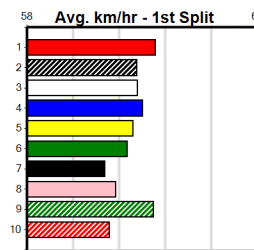

MADE SOLUTIONS ELECTRICAL & DATA (300+)

Distance: 425m, Race Type: Grade 5, Total Prizemoney: $1,530
1st: $1,000, 2nd: $320, 3rd: $160, 4th: $50

There is limited early pace in this event, so KRAKEN ROVER (5) should find the top before the bend and he will prove too class. ROJO SILVER FOX (4) drops in class and he will be charging at the business end. SWEET CHEVELLE (1) can settle on the pace

Watchdog Tips: 5 4 1 6 Bet: Win 5

Form Box Wgt Dist Track Date Time BON Margin 1st/2nd (Time) PIR Checked Comment W/R Split 1 S/P Grade

SWEET CHEVELLE [5] Drawn to be on the pace throughout, threat $4.00
Owner(s): D Petersen
Winning Distances: < 300m (0) 300 - 399m (5) 400 - 499m (1) 500 - 599m (0) 600 - 699m (0) > 700m (0)
Winning Weights: 25.9(2) 26.0(1) 26.1(1) 26.2(1) 26.6(1)

Box History
Bx 1st 2nd 3rd 4th 5th 6th 7th 8th
1 1 1 1 1 1 1 1
2 2 2 2 2 2 2 2
3 2 2 2 2 2 2 2
4 2 2 2 2 2 2 2
5 2 2 2 2 2 2 2
6 2 2 2 2 2 2 2
7 2 2 2 2 2 2 2
8 2 2 2 2 2 2 2

ASTON GRAY [5] Struggled for some time now, outclassed $10.00
Owner(s): R Borda
Winning Distances: < 300m (0) 300 - 399m (2) 400 - 499m (2) 500 - 599m (0) 600 - 699m (0) > 700m (0)
Winning Weights: 33.0(1) 33.8(1) 34.2(1) 34.5(1)

Box History
Bx 1st 2nd 3rd 4th 5th 6th 7th 8th
1 1 1 1 1 1 1 1
2 1 1 1 1 1 1 1
3 1 1 1 1 1 1 1
4 1 1 1 1 1 1 1
5 1 1 1 1 1 1 1
6 1 1 1 1 1 1 1
7 1 1 1 1 1 1 1
8 1 1 1 1 1 1 1

HARTLAND PRINCE [5] Hit or miss early, has some talent, place claims $7.50
Owner(s): B Evans
Winning Distances: < 300m (0) 300 - 399m (2) 400 - 499m (1) 500 - 599m (0) 600 - 699m (0) > 700m (0)
Winning Weights: 29.8(1) 30.1(1) 31.6(1)

Box History
Bx 1st 2nd 3rd 4th 5th 6th 7th 8th
1 1 1 1 1 1 1 1
2 1 1 1 1 1 1 1
3 1 1 1 1 1 1 1
4 1 1 1 1 1 1 1
5 1 1 1 1 1 1 1
6 1 1 1 1 1 1 1
7 1 1 1 1 1 1 1
8 1 1 1 1 1 1 1

ROJO SILVER FOX (NSW)[5] Drops in class, can charge to the line, danger $6.00
Owner(s): P Bartlett
Winning Distances: < 300m (0) 300 - 399m (0) 400 - 499m (8) 500 - 599m (4) 600 - 699m (0) > 700m (0)
Winning Weights: 32.8(1) 33.0(2) 33.1(4) 33.2(1) 33.3(2) 33.4(1) 33.7(1)

Box History
Bx 1st 2nd 3rd 4th 5th 6th 7th 8th
1 1 1 1 1 1 1 1
2 1 1 1 1 1 1 1
3 1 1 1 1 1 1 1
4 1 1 1 1 1 1 1
5 1 1 1 1 1 1 1
6 1 1 1 1 1 1 1
7 1 1 1 1 1 1 1
8 1 1 1 1 1 1 1

KRAKEN ROVER [5] Well graded, can take over before the bend, yes $3.40
Owner(s): H Eyles
Winning Distances: < 300m (0) 300 - 399m (8) 400 - 499m (4) 500 - 599m (0) 600 - 699m (0) > 700m (0)
Winning Weights: 27.9(1) 28.3(2) 28.4(1) 28.9(1) 29.3(1) 29.4(1) 29.6(3) 29.7(1) 29.9(1)

Box History
Bx 1st 2nd 3rd 4th 5th 6th 7th 8th
1 1 1 1 1 1 1 1
2 1 1 1 1 1 1 1
3 1 1 1 1 1 1 1
4 1 1 1 1 1 1 1
5 1 1 1 1 1 1 1
6 1 1 1 1 1 1 1
7 1 1 1 1 1 1 1
8 1 1 1 1 1 1 1