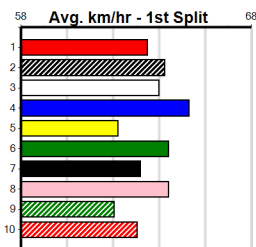

HANRAHAN PLUMBING (300+ RANK)

Distance: 500m, Race Type: Mixed 4/5, Total Prizemoney: $1,740
1st: $1,150, 2nd: $360, 3rd: $180, 4th: $50

ROLLING STORM (6) has a fair bit on these talent wise and he should get a nice cart across early on. MAN OF MAGIC (5) was a smart 28.13 winner here two runs back and he will test the six throughout. FORGIVE ME (4) is racing with confidence.

Watchdog Tips: 6 5 4 2 Bet: Box Trifecta 2,4,5,6 ($10 for 41.67%)

Lucky Fernando (NSW) [4] Down on confidence, draw helps, can run a drum $10.00
Owner(s): Gh Syndications (SYN), A Hunter, E Diblasi, A Greening
Trainer: Nathan Mckay (Toolleen)

Small Demeanour (NSW) [2] Great win here recently, luckless since, respect $7.50
Owner(s): The Winning Runs (SYN), K Catford, D Terrell, S Bekker, L Martin
Trainer: Robert Hayes (Toolleen)

Tantangara Girl [5] Returned to form last time but this is harder $9.00
Owner(s): D Shovan
Trainer: David Shovan (Powlett Planes)

Forgive Me [5] Racing well, can lead or charge late, threat $6.00
Owner(s): M Daley
Trainer: Sandra Waycott (Springhurst)

Man of Magic [5] Smart 28.13 winner here two runs back, danger $4.00
Owner(s): Rhonda (SYN), T Monaghan, J Monaghan, K Monaghan, B Barnes, B Skinner
Trainer: Sophie Fitzgerald (Blakeville)

1

2

3

4

5