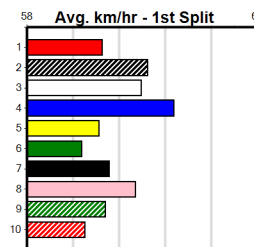

BENDIGO ADVERTISER (300+ RANK)

Distance: 500m, Race Type: Maiden, Total Prizemoney: $1,740
1st: $1,150, 2nd: $360, 3rd: $180, 4th: $50

REBEL THINKER (2) has shown some talent at The Meadows and he will find this a lot easier.
SAVVY LONG LEGS (6) caught the eye on debut at The Meadows and he just needs some luck early on. NORM'S LUCY (8) can run a cheeky race

Watchdog Tips: 2 6 8 4 **Bet:** Win 2

1

BLUE FLAME [M] **$12.00**

BE Bitch Mar-22 **Sire: SENNACHIE** **Dam: LIGHT VIEW**

Owner(s): N Dewhurst **Trainer: Cameron Morris-flynn (Mitchell P)**

Winning Distances: < 300m (0) 300 - 399m (0) 400 - 499m (0) 500 - 599m (0) 600 - 699m (0) > 700m (0)

Winning Weights:

Run	Pos	Wt	Dist	Track	Time	Time	Margin	1st/2nd (Time)	PIR	Checked	Comment	WR	Split 1	S/P	Grade
6th	(3)	28.5	450	WBL	R2	04-Apr-24	26.15	24.72	9.00L JAYA BALE (25.55)	M/785			6.86	$46.00	M
7th	(2)	28.2	390	WBL	R2	11-Apr-24	23.12	22.09	12.00 OUR MATE BEAR (22.29)	M/77			9.35	$56.90	M
2nd	(6)	28.0	425	BEN	R3	17-Apr-24	24.53	24.30	0.75L SHOWGIRL KARA (24.49)	M/454			6.73	$2.60	M
4th	(4)	27.8	460	GEL	R4	23-Apr-24	26.73	25.73	14.00 CABAO NICKEL (25.77)	M/656			6.82	$22.40	M
5th	(3)	27.2	410	HOR	R2	26-Apr-24	24.72	23.65	6.00L SPIN AND BURN (24.31)	S/76			11.03	$20.10	M
5th	(4)	27.1	390	SHP	R2	02-May-24	23.34	22.35	12.00 GO GO JEFF (22.52)	S/87			9.06	$21.00	T3-M
F	(5)	27.0	390	WBL	R2	06-May-24	0.00	22.36	CHELSEA DAGGER (22.73)	M/77		VO	9.77	$5.20	M
6th	(2)	27.3	500	BEN	R3	11-May-24	29.31	28.13	6.50L AS YOU WERE (28.89)	Q/876			7.17	$14.40	M

Last 3 wins NOT included above

Box History

Bx	1st	2nd	3rd	4th	5th	6th	7th	8th
1								
2							1	1
3					1			
4					1	1	1	
5								
6		1	1	2				
7								
8								

Prize Best $630.00
Starts NBT
Trk/Dts 12-0-1-1
APM 1-0-0-0
514

2

REBEL THINKER [M] **$2.40**

BK Dog Jul-22 **Sire: MY BRO FABIO** **Dam: BIG SKINNY**

Owner(s): L Edgerton **Trainer: Darren Fisher (Lara)**

Winning Distances: < 300m (0) 300 - 399m (0) 400 - 499m (0) 500 - 599m (0) 600 - 699m (0) > 700m (0)

Winning Weights:

Run	Pos	Wt	Dist	Track	Time	Time	Margin	1st/2nd (Time)	PIR	Checked	Comment	WR	Split 1	S/P	Grade
2nd	(2)	30.4	525	MEP	R1	01-May-24	30.80	29.74	16.00 LANFRANCO (29.74)	M/3332			5.33	$6.10	M
4th	(7)	30.3	525	MEP	R1	08-May-24	30.93	29.86	8.00L CAPTAIN ALICE (30.37)	M/5644			5.28	$34.70	MH
3rd	(5)	30.2	525	MEP	R2	15-May-24	30.77	30.12	6.00L PAW YASMIN (30.36)	M/4444			5.28	$7.80	M

Last 3 wins NOT included above

Box History

Bx	1st	2nd	3rd	4th	5th	6th	7th	8th
1								
2		1						
3								
4								
5			1					
6								
7				1				
8								

Prize Best $960.00
Starts FSH
Trk/Dts 3-0-1-1
APM 0-0-0-0
960

3

WHITE MIST [M] **$16.00**

WBK Bitch May-21 **Sire: FERNANDO BALE** **Dam: PEPPER SHIRAZ**

Owner(s): R Ellis **Trainer: Robin Ellis (Heathcote)**

Winning Distances: < 300m (0) 300 - 399m (0) 400 - 499m (0) 500 - 599m (0) 600 - 699m (0) > 700m (0)

Winning Weights:

Run	Pos	Wt	Dist	Track	Time	Time	Margin	1st/2nd (Time)	PIR	Checked	Comment	WR	Split 1	S/P	Grade
7th	(6)	29.2	425	BEN	R3	24-Mar-24	25.23	23.42	20.00 CHEAP RED WINE (23.87)	M/778		SW	6.80	$48.20	MH
7th	(7)	29.7	450	SHP	R2	01-Apr-24	26.45	25.11	14.00 MAGNET MOVER (25.48)	M/677			6.82	$121.20	M
7th	(8)	29.5	660	BEN	R4	26-Apr-24	39.52	37.85	24.00 FULL OF REGRETS (37.85)	S/6677			4.37	$54.70	RW
5th	(6)	29.0	500	BEN	R3	11-May-24	29.31	28.13	6.50L AS YOU WERE (28.89)	M/345			6.90	$17.30	M

Last 3 wins NOT included above

Box History

Bx	1st	2nd	3rd	4th	5th	6th	7th	8th
1								
2								
3								
4								
5								
6					1			1
7								1
8								1

Prize Best $0.00
Starts NBT
Trk/Dts 4-0-0-0
APM 1-0-0-0
0