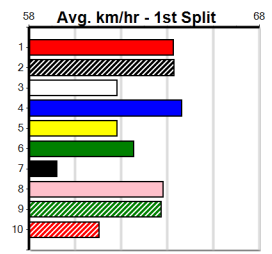

Bendigo
12
6:22PM
(VIC time)

SPORTSBET NOBODY DOES IT EASIER (300+)

Distance: 425m, Race Type: Grade 5, Total Prizemoney: $1,530
1st: $1,000, 2nd: $320, 3rd: $160, 4th: $50

GRANDPA (1) will push up the track but this race lacks early speed, so he should hold his position early on. WINNIE'S WISH (2) can come out running and she will find this a tad easier than her most recent racing. DEEP FEVER (4) is more than capable.

Watchdog Tips: **1** **2** **4** **6** **Bet:** **Win 1**

1

GRANDPA [5] **Has the pace to lead, class edge, take catching** **$2.60**
RF Dog Jul-21 Sire: BERNARDO Dam: GOLDEN CHARM Trainer: Michael Bowerman (Raglan)
Owner(s): TWO BOWERMANS (SYN), M Bowerman, A Bowerman
Winning Distances: < 300m (0) 300 - 399m (3) 400 - 499m (1) 500 - 599m (0) 600 - 699m (0) > 700m (0)
Winning Weights: 28.9(1) 29.2(2) 29.5(1)

Box	1st	2nd	3rd	4th	5th	6th	7th	8th
1	1	2						
2								
3								
4								
5								
6								
7								
8								

5th (6) 29.3 410 HOR R4 16-Jan-24 23.39 22.95 6.00L SHORE'S PICK (22.99) M/54 . . . . 10.65 $14.80 RWH
8th (8) 29.5 410 HOR R2 23-Jan-24 23.55 22.82 7.50L SOME STAR (23.04) M/68 . . . . 10.59 $34.10 RWF
7th (3) 29.5 350 HVL R7 28-Jan-24 19.98 19.15 12.00 PAT ABILITY (19.19) M/7 . . . . 6.96 $31.10 5H
8th (5) 29.7 515 SAP R11 11-Feb-24 31.00 29.43 21.00 PATCH YOU LATER (29.57) M/5677 . . . . 5.29 $46.70 5
6th (3) 29.0 410 HOR R12 30-Apr-24 24.02 23.20 7.50L ASTON BUTTERS (23.52) M/55 . . . . 10.65 $8.50 5
2nd (6) 28.8 390 BAL R12 04-May-24 22.42 22.27 2.25L KENTUCKY GUS (22.27) M/22 . . . . 8.51 $7.50 5
7th (4) 29.0 425 BEN R10 11-May-24 24.91 24.05 11.00 KENTUCKY GUS (24.17) M/657 . . . . 6.69 $8.30 5
2nd (6) 28.9 300 HVL R12 17-May-24 17.11 16.92 2.50L QUEEN MAGGIE (16.95) M/1 . . . . 3.99 $5.90 T3-5

Last 3 wins NOT included above

1st (1) 28.9 390 BAL R2 14-Aug-23 22.26 22.26 3.75L BLUE BALE (22.52) Q/11 . . . . W 8.49 $1.20 T3-RW
1st (7) 29.2 300 HVL R9 08-Dec-23 16.82 16.68 0.10L CAR RAMROD (16.82) Q/3 . . . . 3.96 $7.60 T3-6
1st (2) 29.5 450 BAL R6 16-Dec-23 25.76 25.64 1.75L SASSY SKYE (25.87) Q/111 . . . . 6.61 $3.60 5

2

WINNIE'S WISH [5] **Far from disgraced last time, main danger** **$4.60**
BE Bitch Jan-21 Sire: PINDARI EXPRESS Dam: IMMINENT Trainer: Lisa Farquhar (Delacombe)
Owner(s): L Farquhar
Winning Distances: < 300m (0) 300 - 399m (0) 400 - 499m (2) 500 - 599m (2) 600 - 699m (0) > 700m (0)
Winning Weights: 27.5(1) 28.1(1) 28.4(1) 28.8(1)

Box	1st	2nd	3rd	4th	5th	6th	7th	8th
1	2	3	2	2				1
2								
3								
4								
5								
6								
7								
8								

7th (6) 28.7 512 MTG R8 26-Nov-23 31.06 29.70 15.00 INFORMATION (30.01) M/6888 . . . . 4.62 $4.80 6
8th (4) 29.2 515 SAP R12 10-Dec-23 30.50 29.44 9.00L BLUE INTENTION (29.87) M/6888 . . . . 5.25 $26.40 5
6th (6) 29.7 410 HOR R10 06-Feb-24 23.61 23.08 4.25L ASTON SHEERAN (23.33) S/77 . . . . 10.64 $27.90 5
2nd (1) 29.8 485 HOR R7 20-Feb-24 27.66 27.03 0.50L PENGUIN PAT (27.63) Q/111 . . . . 6.59 $4.90 RW
7th (8) 30.1 515 SAP R12 25-Feb-24 31.20 29.46 17.00 LALA QUICK (30.02) M/6777 . . . . 5.30 $6.20 5
5th (5) 29.6 500 BEN R8 06-Mar-24 28.74 28.43 4.00L FREE RIDE (28.47) S/855 . . . . 6.94 $11.40 5
8th (7) 29.4 500 TRA R8 25-Mar-24 29.47 28.53 14.00 DJANGO MASKIELL (28.53) M/778 . . . . 9.81 $38.50 5
2nd (6) 29.2 390 WBL R12 06-May-24 22.71 22.36 2.50L WHIRLWIND FIRE (22.55) M/43 . . . . 9.22 $8.70 5

Last 3 wins NOT included above

1st (1) 28.4 485 HOR R4 20-Jan-23 27.46 27.03 3.00L SAINT KIMETTO (27.65) M/111 . . . . SW 6.70 $3.50 RW
1st (8) 28.8 545 BAL R4 03-Mar-23 31.71 31.71 1.00L WHIPPING DANCE (31.78) S/4222 . . . . SW 7.03 $2.10 RW
1st (6) 28.1 515 SAN R9 05-Oct-23 30.19 29.62 0.75L REALITY TEARS (30.23) M/5432 . . . . SW 5.34 $17.10 5