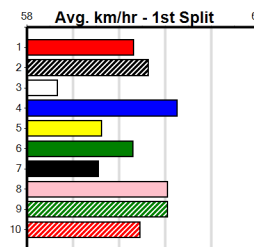

SPORTSBET BET WITH MATES (300+ RANK)

Distance: 425m, Race Type: Maiden, Total Prizemoney: $1,530
1st: $1,000, 2nd: $320, 3rd: $160, 4th: $50

MR. FERGUSON (4) has been placed in five of nine to date and he should be able to dash away mid race. KID GEORGE (6) has the talent but always finds one better, so anchor for top three in your SRM. PIPPA (1) can settle on the speed.

Watchdog Tips: 4 6 1 2 **Bet:** Win 4

1

Form Box	Wgt	Dist	Track	Date	Time	BON	Margin	1st/2nd (Time)	PIR	Checked	Comment	W/R	Split 1	S/P	Grade
PIPPA [M]															
Far from disgraced last time, well drawn, threat $4.60															
BEF Bitch Feb-22 Sire: ORSON ALLEN Dam: TINK Trainer: Cameron Morris-flynn (Mitchell P)															
Owner(s): N Dewhurst															
Winning Distances: < 300m (0) 300 - 399m (0) 400 - 499m (0) 500 - 599m (0) 600 - 699m (0) > 700m (0)															
Winning Weights:															
3rd (6)	28.9	425	BEN	R1	10-Apr-24	24.75	24.18	3.00L PEAKY CONE (24.55)	M/442	.	.	.	6.78	$13.90	T3-M
2nd (7)	28.5	390	BAL	R1	15-Apr-24	22.88	22.28	0.75L SALMON SPRAY (22.83)	M/34	.	.	.	8.59	$5.90	T3-M
4th (5)	28.1	410	HOR	R1	23-Apr-24	23.79	23.26	6.00L TASTE OF HELL (23.39)	Q/34	.	.	.	10.61	$30.00	M
3rd (2)	27.8	410	HOR	R1	26-Apr-24	24.14	23.65	7.00L SOLO EFFORT (23.65)	M/43	.	.	.	10.79	$2.70	M
4th (4)	28.1	390	SHP	R1	02-May-24	23.31	22.35	6.50L AKASHIC (22.89)	M/55	.	.	.	8.86	$15.30	T3-M
6th (5)	27.9	460	GEL	R3	07-May-24	26.98	25.79	15.00L WHATEVER HE SAID (25.96)	M/566	.	.	.	6.90	$17.60	M
8th (5)	27.8	500	BEN	R3	11-May-24	29.75	28.13	13.00L AS YOU WERE (28.89)	M/457	.	.	.	6.99	$8.60	M
2nd (1)	28.3	390	BAL	R2	19-May-24	22.89	22.47	1.75L MUCK AROUND (22.78)	Q/21	.	.	.	8.56	$9.60	T3-M
Last 3 wins NOT included above															
Prize Best $1185.00 NBT															
Starts 10-0-2-2															
Trk/Dts 1-0-0-1															
APM 1074															

1

2

Form Box	Wgt	Dist	Track	Date	Time	BON	Margin	1st/2nd (Time)	PIR	Checked	Comment	W/R	Split 1	S/P	Grade
ASTON NAXXAR [M]															
Settles on the speed, getting stronger, respect $4.80															
BEED Dog Mar-22 Sire: FERNANDO BALE Dam: ASTON PERIGNON Trainer: Glenn Campbell (Anakie)															
Owner(s): R Borda															
Winning Distances: < 300m (0) 300 - 399m (0) 400 - 499m (0) 500 - 599m (0) 600 - 699m (0) > 700m (0)															
Winning Weights:															
2nd (6)	29.9	400	GAR	R2	25-Oct-23	23.74	22.97	0.25L QUEEN SERENITY (23.72)	32	32	.	.	11.44	$15.00	M
6th (5)	30.0	320	RIC	R2	19-Nov-23	18.89	18.21	8.00L ALMOST (18.33)	887	887	.	.	2.27	$16.00	M
6th (2)	29.1	297	DTO	R1	04-Dec-23	18.46	16.84	12.00L ROCKSTAR EILISH (17.66)	6	6	.	.	.	$2.90	M
3rd (4)	29.2	320	RIC	R1	18-Dec-23	19.49	18.13	2.25L BUGATTI ROCKS (19.32)	887	887	.	.	2.41	$13.00	M
5th (2)	30.0	297	DTO	R2	18-Jan-24	18.08	16.81	14.00L ROYAL PANAMA (17.11)	344	344	.	.	5.57	$21.00	M
2nd (7)	29.5	400	GEL	R2	30-Apr-24	23.40	22.73	6.50L TUFF TOBY (22.95)	M/22	.	.	.	8.71	$6.90	M
2nd (2)	29.8	390	BAL	R1	04-May-24	22.45	22.27	2.00L ROCKHAMPTON EMMA	M/22	.	.	.	8.51	$5.80	M
3rd (8)	30.1	425	BEN	R1	11-May-24	24.76	24.05	2.50L MAX TANGO (24.59)	M/111	.	.	.	6.68	$1.90	M
Last 3 wins NOT included above															
Prize Best $1390.00 NBT															
Starts 9-0-3-2															
Trk/Dts 1-0-0-1															
APM 968															

2