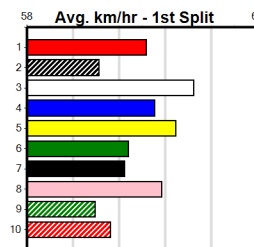

MANNINGS GREYHOUND COMPLEX (300+

Distance: 425m, Race Type: Grade 6, Total Prizemoney: $1,530
1st: $1,000, 2nd: $320, 3rd: $160, 4th: $50

SPIT THE CHIPS (5) was a tad unlucky here last week and he should go one better today.
MCINTOSH RANGE (8) is better than his form reads and he will apply some pressure mid race.
BAKALI LASS (7) can come out running.

Watchdog Tips:	5	8	7	1	Bet:	Win 5

Form Box	Wgt	Dist	Track	Date	Time	BON	Margin	1st/2nd (Time)	PIR	Checked	Comment	WR	Split 1	S/P	Grade	
1	SANDY'S LUNAR [6] Rarely runs a bad race here, must keep safe $4.20															
	BK	Bitch		Feb-22		Sire: FABREGAS		Dam: SILENT SANDY		Trainer: Robert Weightman (Haddon)						
	Owner(s): R Weightman															
	Winning Distances: < 300m (0) 300 - 399m (1) 400 - 499m (1) 500 - 599m (0) 600 - 699m (0) > 700m (0)															
	Winning Weights: 27.6(1) 27.7(1)															
	2nd (1)	27.5	425	BEN	R4	21-Feb-24	24.63	23.87	1.00L BACK PAY (24.56)	M/222	.	.	.	6.75	$1.80	7
	5th (6)	27.4	450	BAL	R4	04-Mar-24	25.88	25.41	6.00L STRIKE A NIGHT (25.50)	M/445	.	.	.	6.80	$25.40	T3-RW
	3rd (1)	27.6	400	GEL	R10	12-Mar-24	23.29	22.57	3.75L MALA ANGEL (23.04)	M/54	.	.	.	8.81	$4.10	7
	1st (1)	27.7	450	WBL	R5	26-Mar-24	25.88	25.55	0.50L POSIE YOU PEST (25.91)	Q/111	.	.	.	6.67	$2.70	7
	8th (3)	28.0	450	BAL	R5	01-Apr-24	26.76	25.53	18.00 TWO TOOTS (25.53)	M/477	.	.	.	6.86	$7.10	T3-RW
6th (4)	27.7	425	BEN	R9	10-Apr-24	24.61	24.18	6.50L GUNAI LILLY (24.18)	M/456	.	.	.	6.72	$11.40	T3-6	
4th (1)	27.7	390	BAL	R10	04-May-24	22.99	22.27	6.50L MR. BROCKIE LEE (22.56)	M/54	.	.	.	8.88	$19.90	6G	
3rd (6)	27.8	425	BEN	R4	15-May-24	24.33	24.04	2.00L SANDY CABANG (24.20)	M/233	.	.	.	6.67	$20.90	T3-6	
Last 3 wins NOT included above																
1st (7)	27.6	350	HVL	R2	14-Feb-24	19.90	19.74	2.75L CONCRETE SAL (20.09)	M/1	.	.	.	6.62	$2.60	M	
Prize Best Starts Trk/Dts APM																

Form Box	Wgt	Dist	Track	Date	Time	BON	Margin	1st/2nd (Time)	PIR	Checked	Comment	WR	Split 1	S/P	Grade	
2	EXTINCTION [6] Lacking confidence, will find early bother, tested $21.00															
	BD	Bitch		Aug-21		Sire: MY REDEEMER		Dam: SCOTTISH PRIDE		Trainer: Jordan Formosa (Heathcote)						
	Owner(s): M Perry															
	Winning Distances: < 300m (0) 300 - 399m (2) 400 - 499m (0) 500 - 599m (0) 600 - 699m (0) > 700m (0)															
	Winning Weights: 28.6(1) 28.9(1)															
	7th (2)	30.3	390	SHP	R10	08-Feb-24	22.89	22.17	2.25L THUNDER PIE (22.75)	M/88	.	.	W	8.83	$16.50	6G
	3rd (6)	29.9	390	SHP	R10	15-Feb-24	22.88	22.34	6.00L PIRANHA SHAKE (22.48)	S/76	.	.	.	9.03	$18.40	6G
	7th (2)	30.1	425	BEN	R10	21-Feb-24	25.05	23.87	13.00 ALWAYS MY WAY (24.20)	M/887	.	.	.	6.82	$12.00	6G
	5th (6)	30.1	425	BEN	R9	28-Feb-24	24.90	24.18	4.75L THAI MOGWAI (24.57)	M/887	.	.	.	6.91	$12.50	T3-6
	5th (1)	29.8	425	BEN	R10	17-Apr-24	25.09	24.30	4.00L SANDY'S LARA (24.82)	M/355	.	.	.	6.71	$8.50	6G
6th (3)	29.4	390	SHP	R9	25-Apr-24	22.94	22.31	4.25L ACE REDEEMER (22.65)	M/77	.	.	.	8.96	$9.00	6G	
3rd (5)	29.4	425	BEN	R4	01-May-24	24.81	24.35	6.50L WE ARE SOUTH (24.39)	M/866	.	.	.	6.84	$10.10	6G	
8th (8)	29.4	425	BEN	R4	08-May-24	24.84	23.97	7.00L SNOW ROYALE (24.35)	M/688	.	.	.	6.83	$25.80	T3-6	
Last 3 wins NOT included above																
1st (2)	28.6	385	SHP	R1	27-Jul-23	22.18	21.75	10.00 TRAVELLING JOYCE (22.88)	Q/11	.	.	.	8.39	$1.70	M	
1st (3)	28.9	385	SHP	R10	31-Aug-23	22.13	22.06	2.50L THUNDER PIE (22.29)	Q/22	.	.	SW	8.43	$1.80	7	
Prize Best Starts Trk/Dts APM