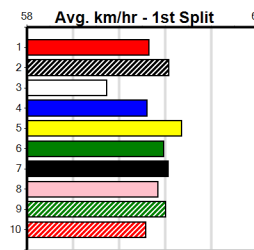

JARROD LARKIN CONCRETING (300+ RANK)

Distance: 425m, Race Type: Grade 5, Total Prizemoney: $1,530
1st: $1,000, 2nd: $320, 3rd: $160, 4th: $50

DEEP PURPLE (2) has regained some much needed confidence in her past two and she can lead throughout. KHAN CRAIG (8) is racing with confidence and he likes to race middle to wide. POSON SKY (6) has the class edge but needs luck early.

Watchdog Tips: 2 8 6 7 **Bet:** Box Trifecta 2,6,7,8 ($10 for 41.67%)

1

BUGS [5] **$16.00**
BK Dog Apr-20 **Sire: MEPUNGA BLAZER Dam: ALL OVER**
Owner(s): J Formosa **Trainer: Jason Formosa (Heathcote)**
Winning Distances: < 300m (0) 300 - 399m (16) 400 - 499m (0) 500 - 599m (0) 600 - 699m (0) > 700m (0)
Winning Weights: 30.1(1) 30.4(1) 30.6(1) 30.9(1) 31.0(1) 31.1(1) 31.3(2) 31.4(1) 31.5(2) 31.6(1) 31.7(1) 31.9(1) 32.6(1)

Pl	Box	Dist	Wgt	Trk	Date	Time	BON	Margin	1st/2nd (Time)	PIR	Checked	Comment	WR	Split 1	S/P	Grade
2nd	(3)	33.6	425	BEN	R12	14-Apr-24	24.73	24.03	3.75L JUICE (24.48)	M/112	.	.	.	6.66	$22.00	T3-5
5th	(3)	33.7	390	SHP	R12	18-Apr-24	22.87	22.09	6.50L REDSHIFT TANGO (22.45)	M/54	.	.	.	8.66	$30.90	T3-5
2nd	(3)	33.7	390	BAL	R12	22-Apr-24	22.69	22.24	1.75L ZIPPING SWAZI (22.57)	Q/12	.	.	.	8.52	$4.80	T3-5
2nd	(3)	33.6	390	SHP	R11	25-Apr-24	22.62	22.31	2.00L CAVEAMAN (22.49)	M/22	.	.	.	8.82	$5.00	5
3rd	(6)	33.2	390	BAL	R12	29-Apr-24	22.92	22.24	6.50L ZIPPING TANIA (22.47)	M/65	.	.	.	8.69	$8.00	T3-5
8th	(6)	33.1	390	SHP	R12	02-May-24	23.29	22.35	4.25L FEATHERS (23.00)	M/46	.	.	.	8.79	$24.00	T3-5
5th	(2)	33.1	390	SHP	R4	09-May-24	22.89	22.22	3.75L LEKTRA APRIL (22.64)	M/24	.	.	.	8.57	$18.50	5
4th	(1)	32.9	300	HVL	R4	17-May-24	17.27	16.92	3.5L THAI BUTTERFLY (17.03)	M/1	.	.	.	3.94	$14.30	T3-5

Last 3 wins NOT included above

1st	(4)	32.6	385	SHP	R10	09-Feb-23	21.99	21.78	2.25L TRICKSTER CABANG (22.14)	Q/11	.	.	.	8.12	$4.90	5
1st	(7)	31.9	385	SHP	R12	04-May-23	22.12	21.90	3.5L FERNBANK FLYER (22.35)	M/11	.	.	.	8.18	$4.70	T3-5
1st	(2)	31.7	390	WBL	R5	12-Jun-23	22.36	22.29	2.75L IMPRESS PATCH (22.55)	M/11	.	SW	.	8.61	$3.50	5

Box History

Box	1st	2nd	3rd	4th	5th	6th	7th	8th
1	3	2	8	7	2	2	2	2
2	2	3	3	5	2	4	1	
3	2	4	1	1	3	2	1	
4	2	2	1	1	4	3	1	3
5	1	1	1	1	1	1	3	4
6	1	1	1	2	3	3	3	3
7	3	2	2	1	1	4	3	3
8	4	4	2	2	2			3
9								1
10								1

Prize Best Starts Trk/Dts APM