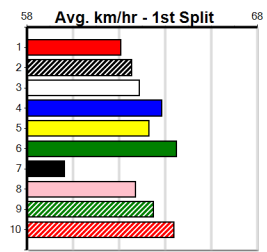

AG TYRES & WHEELS (300+ RANK)

Distance: 500m, Race Type: Grade 5, Total Prizemoney: $1,740
1st: $1,150, 2nd: $360, 3rd: $180, 4th: $50

MIGHTY THANOS (6) has been racing well at Warrnambool of late and he returns to his favourite track/distance. HOT SHUFFLE (4) has caught the eye in his past two at Shepparton and he is suited to this journey. SUMMER LOVIN' (8) has solid claims

Watchdog Tips: **6** **4** **8** **3** **Bet:** Box Trifecta 3,4,6,8 ($10 for 41.67%)

1

LITTLE POPPET [5] Needs to lead, scouts too wide, prefer others **$16.00**

BK Bitch Jan-21 Sire: SENNACHIE Dam: ELUSIVE ANAKE Trainer: Cody Hose (Lara)

Owner(s): C Hose

Winning Distances: < 300m (0) 300 - 399m (0) 400 - 499m (4) 500 - 599m (0) 600 - 699m (0) > 700m (0)

Winning Weights: 24.5(1) 25.0(2) 26.3(1)

Pos	Dist	Wgt	Sex	Age	Track	Date	Time	Margin	1st/2nd (Time)	PIR	Checked	Comment	WR	Split 1	S/P	Grade	
7th	(8)	25.4	450	BAL	R8	08-Jan-24	26.49	25.65	10.00 TAME THE BEAST (25.81)	Q/226	.	.	.	6.67	$43.80	T3-5	
7th	(5)	25.1	400	GEL	R12	12-Mar-24	23.74	22.57	12.00 DESERT LION (22.94)	M/57	.	.	W	8.80	$19.80	5	
1st	(2)	25.0	450	BAL	R5	18-Mar-24	25.62	25.47	0.25L DIRTY DASH (25.63)	M/111	.	.	SW	6.59	$88.60	T3-RW	
7th	(6)	25.5	450	BAL	R7	03-Apr-24	26.19	25.18	8.50L MAGIC DARK STAR (25.60)	M/777	.	.	V5	W	6.83	$57.60	5
7th	(7)	25.7	545	BAL	R6	21-Apr-24	32.27	31.57	10.00 HUMMOCK (31.57)	M/4557	.	.	.	W	6.96	$47.20	5
5th	(2)	25.4	450	BAL	R7	29-Apr-24	26.14	25.50	7.00L JARROLD'S BOY (25.68)	M/667	.	.	.	W	6.83	$53.90	T3-5
4=	(6)	25.0	450	BAL	R7	06-May-24	26.00	25.55	3.25L ASHLEE GIRL (25.78)	Q/113	.	.	.	W	6.64	$12.90	T3-5
3rd	(6)	25.5	390	BAL	R12	12-May-24	22.77	22.15	1.5L OLIVIA EXPRESS (22.68)	Q/47	.	.	.	W	8.84	$3.00	T3-5

Last 3 wins NOT included above

1st	(4)	24.5	450	BAL	R2	17-Apr-23	26.11	25.29	1.00L MORAINÉ TOM (26.17)	M/452	.	.	.	.	6.96	$24.30	T3-M
1st	(7)	26.3	450	BAL	R5	29-May-23	25.97	25.75	4.00L JASPRIZZA BALE (26.25)	M/211	.	.	.	SW	6.77	$11.00	T3-7
1st	(2)	25.0	460	GEL	R8	19-Sep-23	26.58	25.98	1.5L CACHI/CABAO	Q/541	.	.	.	.	6.91	$36.30	X67

Box History

Bx	1st	2nd	3rd	4th	5th	6th	7th	8th
1								
2	2	1						3
3							1	
4	1			1	1			1
5						1	3	1
6			1	1		1	2	1
7	1				3	1	1	
8			1	1	1	1	2	

Prize Best Starts Trk/Dts APM: $4975.00 FSH 41-4-1-2 0-0-0-0 1349