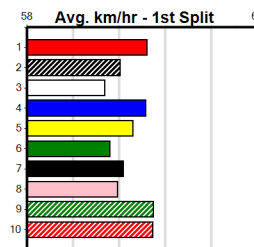

Bendigo

3

3:22PM

(VIC time)

HIP POCKET BENDIGO (300+ RANK)

Distance: 500m, Race Type: Mixed 6/7, Total Prizemoney: $1,740
1st: $1,150, 2nd: $360, 3rd: $180, 4th: $50

MCIVOR JEWELS (3) powered to the line in her 24.78 maiden win here and she will appreciate the rise in distance. BOLD BERT (4) has been placed in all three runs here and he can lead for a long way. MCIVOR ALFY (6) is better than his past few runs.

Watchdog Tips: **3** **4** **6** **8** **Bet:** **Box Trifecta 3,4,6,8 ($10 for 41.67%)**

1

PERFECT ACE [6] Needs to lead, can push up the track, place **$4.20**

BK Dog Jan-22 Sire: AUSSIE INFRARED Dam: PERFECT PIPER Trainer: Jake Weightman (Dean)

Owner(s): J Weightman
Winning Distances: < 300m (0) 300 - 399m (0) 400 - 499m (1) 500 - 599m (1) 600 - 699m (0) > 700m (0)
Winning Weights: 30.2(1) 31.3(1)

Run	Rank	Dist	Track	Date	Time	BON	Margin	1st/2nd (Time)	PIR	Checked	Comment	WR	Split 1	S/P	Grade
2nd (3)	31.9	425	BEN	R2	13-Dec-23	24.60	23.93	8.00L GASKIN BALE (24.06)	M/443	.	.	.	6.78	$5.30	T3-M
1st (4)	31.3	500	BEN	R2	20-Dec-23	28.59	28.43	9.00L BELFAST LILY (29.21)	Q/111	.	SW	.	6.58	$1.80	T3-M
8th (8)	31.2	485	HOR	R5	01-Jan-24	28.00	27.07	14.00 JETSTREAM ICON (27.07)	M/888	.	.	.	6.80	$12.40	X67
7th (7)	31.4	500	BEN	R3	05-Jan-24	28.97	28.32	9.50L CORNHILL PRINCE (28.34)	M/567	.	.	.	6.77	$13.70	RW
5th (4)	30.9	410	HOR	R11	29-Mar-24	23.95	23.23	11.00 SWEET CAVIAR (23.23)	M/66	.	.	W	10.91	$10.00	X67
4th (3)	30.9	425	BEN	R4	14-Apr-24	24.43	24.03	2.25L BUSHMAN'S ARCHIE (24.28)	M/435	.	.	W	6.78	$20.00	T3-7
5th (1)	31.2	450	SHP	R5	18-Apr-24	25.94	25.39	7.50L UP IN ARMS (25.44)	M/235	.	.	.	6.71	$5.90	T3-RW
1st (7)	30.2	425	BEN	R2	08-May-24	24.53	23.97	0.75L TORNADO JACK (24.57)	M/122	.	SW	.	6.68	$1.90	T3-7

Last 3 wins NOT included above

Bx	1st	2nd	3rd	4th	5th	6th	7th	8th
1					1			
2								
3		1		1				
4	1	1			2			
5								
6								
7	1						1	
8								1

Prize Best	$2840.00
Starts	28.59(4)-20/12/23
Trk/Dts	11-2-2-0
APM	2-1-0-0
	1756

2

HILLBILLY LEXI [7] Racing well below her best, needs to lift **$21.00**

BK Bitch Mar-21 Sire: MY BRO FABIO Dam: EMPRESS LU Trainer: Jennifer Wilson (Korong Vale)

Owner(s): M AND J GREYHOUNDS (SYN), J Wilson, M Hendy
Winning Distances: < 300m (0) 300 - 399m (0) 400 - 499m (1) 500 - 599m (0) 600 - 699m (0) > 700m (0)
Winning Weights: 28.1(1)

Run	Rank	Dist	Track	Date	Time	BON	Margin	1st/2nd (Time)	PIR	Checked	Comment	WR	Split 1	S/P	Grade
6th (7)	28.4	500	BEN	R9	21-Feb-24	29.39	28.33	11.00 AKELA YOUNG (28.63)	S/555	.	.	.	6.82	$12.40	X67
5th (4)	29.3	390	SHP	R3	21-Mar-24	22.83	22.23	4.75L BROADWAY ICON (22.51)	S/77	.	.	.	8.82	$34.00	T3-7
7th (1)	28.9	450	BAL	R6	08-Apr-24	26.25	25.44	8.00L GEORGE JETSON (25.70)	M/346	.	.	.	6.70	$45.90	T3-RW
2nd (4)	29.8	425	BEN	R4	17-Apr-24	24.36	24.30	1.00L HELLO LUNA (24.30)	M/432	.	SW	.	6.74	$6.20	7
3rd (2)	29.0	450	BAL	R9	22-Apr-24	26.00	25.46	2.25L SERENITY GIRL (25.86)	M/34	.	.	.	6.88	$15.80	T3-7
5th (6)	29.0	500	BEN	R7	01-May-24	29.13	28.26	8.50L OUR LAST HOPE (28.55)	M/555	.	.	.	7.02	$16.40	X67
7th (5)	29.0	450	SHP	R5	09-May-24	26.75	25.42	10.00 GO GO JEFF (26.06)	S/767	.	.	.	7.17	$27.40	7
3rd (6)	28.8	500	BEN	R7	15-May-24	28.76	28.16	2.25L TWENTY DEEP (28.61)	S/844	.	.	.	6.94	$65.90	T3-7

Last 3 wins NOT included above

Bx	1st	2nd	3rd	4th	5th	6th	7th	8th
1	1	1			2	1		
2			1	2			1	
3				1				
4	1	1	1	2	1	2		
5						1	2	
6		2	1	1	1			
7			1	1		2		
8		1				1		

Prize Best	$3600.00
Starts	NBT
Trk/Dts	31-1-5-3
APM	4-0-0-1
	1190