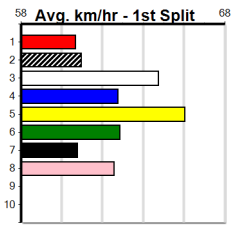

Sale

MAFFRA POLY & PUMPS (275+RANK)

Distance: 510m, Race Type: Grade 5, Total Prizemoney: \$1,740
1st: \$1,150, 2nd: \$360, 3rd: \$180, 4th: \$50

8

1:54PM

(VIC time)

SHOWGIRL SHIRLEY (3) recorded a smart all the way win at Sandown 3 starts back and she looks like the one to beat again in this. SWEET KATHLENE (5) will find this easier than her recent racing and she has the speed to be prominent throughout.