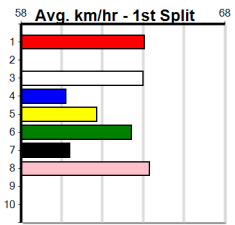

Sale

FLYING COLOURS TRAVEL (275+RANK)

Distance: 435m, Race Type: Mixed 6/7, Total Prizemoney: $1,530
1st: $1,000, 2nd: $320, 3rd: $160, 4th: $50

9

2:15PM

(VIC time)

PACIFIC BEAUTY (1) showed speed in her solid placing 3 starts back and if she can step cleanly from her gun draw she may prove hard to reel in. WESTERN BALE (3) can race on the speed from the outset here and he looks like the danger if he does.

Watchdog Tips:

1

3

6

4

Bet:

Win 1