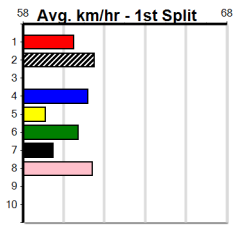

Sale

SPORTSBET BET WITH MATES (275+RAN)

Distance: 435m, Race Type: Maiden, Total Prizemoney: $1,530
1st: $1,000, 2nd: $320, 3rd: $160, 4th: $50

1
11:37AM
(VIC time)

CHLOE THE OUTLAW (1) gets her first look at an inside draw here and she could muster to the lead before the turn and should prove hard to catch. CONNOR FLYNN JET (8) is an improving type who showed talent last time and can challenge.

Watchdog Tips: **1** **8** **2** **7** **Bet:** **Win 1**