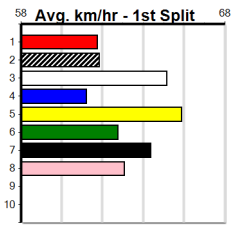

Sale

SPORTBET GREEN TICKS (275+RANK)

12

3:17PM

(VIC time)

Distance: 435m, Race Type: Grade 5, Total Prizemoney: $1,530
1st: $1,000, 2nd: $320, 3rd: $160, 4th: $50

VALDIVIAN (3) can race on the speed from the outset in this and she may prove hard to reel in if she can find the arm. BE YOURSELF (7) can show handy mid race pace in her races and she could make her presence felt with an ounce of luck.

Watchdog Tips:

3

7

1

8

Bet:

Win 3