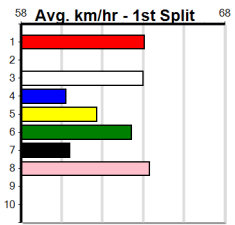

Sale

FLYING COLOURS TRAVEL (275+RANK)

Distance: 435m, Race Type: Mixed 6/7, Total Prizemoney: $1,530
1st: $1,000, 2nd: $320, 3rd: $160, 4th: $50

9

2:15PM

(VIC time)

PACIFIC BEAUTY (1) showed speed in her solid placing 3 starts back and if she can step cleanly from her gun draw she may prove hard to reel in. WESTERN BALE (3) can race on the speed from the outset here and he looks like the danger if he does.

Watchdog Tips:

1

3

6

5

Bet:

Win 1