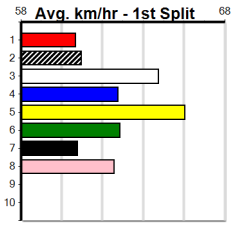

Sale

8

1:54PM

(VIC time)

MAFFRA POLY & PUMPS (275+RANK)

Distance: 510m, Race Type: Grade 5, Total Prizemoney: \$1,740
1st: \$1,150, 2nd: \$360, 3rd: \$180, 4th: \$50

Watchdog Tips: 3 5 7 8 Bet: Box Trifecta 3,5,7,8 (\$10 for 41.67%)