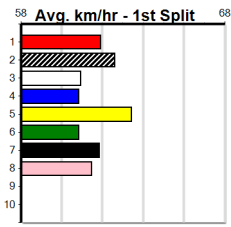

Sale

ROTTI SECURITY (275+RANK)

Distance: 435m, Race Type: Grade 7, Total Prizemoney: $1,530
1st: $1,000, 2nd: $320, 3rd: $160, 4th: $50

3

12:10PM
(VIC time)

RUBY'S BINGO (5) will find this much easier than her recent outings and she may only need to step cleanly to salute in this. DR. NARNIA (6) showed good speed in her smart placing 2 starts back and she could be prominent throughout again.

Watchdog Tips: **5** **6** **3** **7** **Bet:** **Win 5**