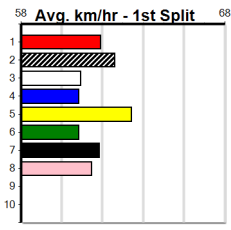

Sale

ROTTI SECURITY (275+RANK)

Distance: 435m, Race Type: Grade 7, Total Prizemoney: $1,530
1st: $1,000, 2nd: $320, 3rd: $160, 4th: $50

3

12:10PM
(VIC time)

RUBY'S BINGO (5) will find this much easier than her recent outings and she may only need to step cleanly to salute in this. DR. NARNIA (6) showed good speed in her smart placing 2 starts back and she could be prominent throughout again.

Watchdog Tips: 5 6 3 7 **Bet:** Win 5