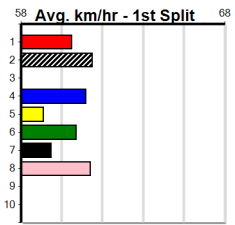

Sale

SPORTSBET BET WITH MATES (275+RAN)

Distance: 435m, Race Type: Maiden, Total Prizemoney: $1,530
1st: $1,000, 2nd: $320, 3rd: $160, 4th: $50

1

11:37AM
(VIC time)

CHLOE THE OUTLAW (1) gets her first look at an inside draw here and she could muster to the lead before the turn and should prove hard to catch. CONNOR FLYNN JET (8) is an improving type who showed talent last time and can challenge.

Watchdog Tips: **1** **8** **2** **7** **Bet:** **Win 1**