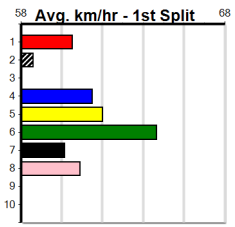

Sale

MONACELLARS (275+RANK)

Distance: 435m, Race Type: Maiden, Total Prizemoney: $1,530
1st: $1,000, 2nd: $320, 3rd: $160, 4th: $50

2

11:53AM
(VIC time)

SMOKIN' GRACIE (6) has shown good early speed in her 2 starts to date and she will take a power of beating if she finds the arm in this. IGNITION STARTER (2) has shown handy mid race pace in recent times and could be the main danger here.

Watchdog Tips: **6** **2** **3** **7** **Bet:** Trifecta 6/2,3,7/2,3,7 ($10 - 166.67%)