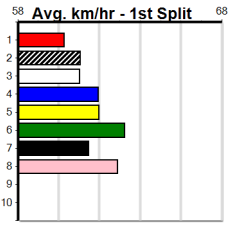

Sale

CABINET CONNECTIONS (275+RANK)

Distance: 510m, Race Type: Mixed 6/7, Total Prizemoney: $1,740
1st: $1,150, 2nd: $360, 3rd: $180, 4th: $50

7
1:32PM
(VIC time)

LAKEVIEW JAN (8) has the early speed to race on the speed from the outset and looks like the one to beat after her good win 4 starts back. BOMB QUEEN (3) has been racing well in tougher races of late and she looks like the danger here.

Watchdog Tips: **8** **3** **6** **7** Bet: **Box Trifecta 3,6,7,8 ($10 for 41.67%)**

Form	Box	Weight	Dist	Track	Date	Time	BON	Margin	1st/2nd (Time)	PIR	Checked	Comment	W/R	Split 1	S/P	Grade		
1 IN THE RIOT [6]																		
BK	D					Nov-21	AUSSIE INFRARED			START A RIOT								
Trainer: Peter Mckenzie (Tinamba) $12.00																		
4th	(1)	34.1	510	SLE	R5	24-Apr-24	29.68	29.28	5.50LLELLE GEM (29.32)	Q/244				9.44	$13.60	X67		
6th	(6)	34.0	450	TRA	R5	03-May-24	25.82	24.78	12.00LMR. PRESIDENT (25.01)	M/655				6.85	$27.00	RW		
6th	(8)	34.0	510	SLE	R9	12-May-24	29.74	28.82	12.00DAINTREE TIGER (28.92)	M/655			W	9.54	$70.00	RW		
6th	(2)	34.0	510	SLE	R4	19-May-24	29.84	28.53	13.00BLUEY LA LA (28.96)	M/535				9.84	$31.60	X67		
Owner(s): P Mckenzie																		

2 JESSICA GEM [7]																		
BK	B					Jun-21	ASTON DEE BEE			MADALIA MAGGIE								
Trainer: Bruce Russell (Sale) $10.00																		
8th	(7)	27.0	400	WGL	R1	18-Apr-24	23.91	23.02	11.00LNEVER AROUND (23.15)	M/88				8.84	$43.90	T3-M		
2nd	(2)	26.8	435	SLE	R4	24-Apr-24	25.35	24.60	1.00LHOT HAILEY (25.29)	M/622				5.48	$32.70	M		
1st	(3)	27.0	460	WGL	R3	02-May-24	26.77	25.98	0.75LVELOX BALE (26.82)	M/111		V3		6.72	$18.70	T3-M		
5th	(6)	27.1	460	WGL	R7	09-May-24	26.89	26.35	4.50LVELOX BALE (26.58)	M/454				6.82	$48.20	X67		
Owner(s): K Brew																		

3 BOMB QUEEN [7]																		
BK	B					Mar-22	SHIMA SHINE			JD BOMBSHELL								
Trainer: Loren Dalziel (Longwarry) $5.50																		
5th	(8)	26.8	450	TRA	R8	17-Apr-24	25.64	25.09	8.00LDR. KENNETH (25.09)	M/577				6.85	$92.90	X67		
6th	(1)	26.3	450	SHP	R5	25-Apr-24	25.91	25.30	9.00LPEAKY CONE (25.30)	Q/887				6.85	$30.30	X67		
4th	(7)	26.3	450	TRA	R5	29-Apr-24	26.00	25.66	2.00LDR. GLACIER (25.86)	Q/576				6.87	$59.10	T3-RW		
4th	(4)	26.4	450	TRA	R5	06-May-24	25.44	24.96	7.00LLAMIA FAWN (24.96)	M/244				6.73	$27.90	T3-RW		
Owner(s): L Dalziel																		

4 OUR BOY ROO [6]																		
BEF	D					Oct-21	AUSSIE INFRARED			POTENT								
Trainer: Leslie Hughes (Giffard) $6.50																		
5th	(2)	32.8	460	WGL	R7	02-May-24	26.57	25.98	8.50LSMOOTH COLLINDA (25.98)	M/665				6.80	$3.80	T3-RW		
5th	(3)	32.9	450	TRA	R7	06-May-24	25.68	24.96	4.75LCATCH THE OUTLAW (25.35)	M/654				6.99	$15.10	T3-RW		
7th	(8)	33.4	450	TRA	R7	13-May-24	26.28	25.42	13.00LFASCINATE DEBRA (25.43)	M/667				7.03	$4.10	X67		
7th	(4)	33.2	460	WGL	R5	18-May-24	27.05	26.24	7.00LDASHER BALE (26.59)	M/246				6.70	$29.50	X67		
Owner(s): J Maurilli-pullin																		

5 COME CATCH ME [6]																		
BK	B					Feb-21	NITRO BURST			MUZA'S ANGEL								
Trainer: Yvonne Andrews (Kilmanny) $15.00																		
7th	(6)	27.6	460	WGL	R9	30-Apr-24	26.49	25.78	9.00LRUMOUR NOT FACT (25.87)	M/777		SW		6.85	$93.90	6G		
7th	(3)	27.5	435	SLE	R9	05-May-24	25.85	24.32	16.00LSTITCH AND SHOUT (24.77)	M/488				5.48	$45.60	6G		
5th	(5)	28.0	450	TRA	R7	13-May-24	26.02	25.42	8.50LFASCINATE DEBRA (25.43)	S/885				7.07	$33.30	X67		
7th	(3)	27.5	460	WGL	R7	16-May-24	26.89	26.16	11.00LBRINDLE CHIC (26.16)	M/587				6.80	$54.70	T3-RW		
Owner(s): Y Andrews