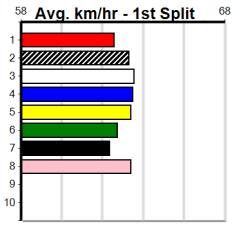

Sale

TOONGABBIE LODGE (275+RANK)

Distance: 435m, Race Type: Grade 5, Total Prizemoney: $1,530
1st: $1,000, 2nd: $320, 3rd: $160, 4th: $50

10

2:32PM
(VIC time)

GO STRIPEY GO (2) was a solid all the way winner 3 starts back and she could be the one to beat from her good draw. CINTA'S GIFT (4) can race on the speed from the outset and she could be right in the finish. LAKEVIEW BENNY (3) can challenge as well.

Watchdog Tips: **2** **4** **3** **8** **Bet:** **Win 2**