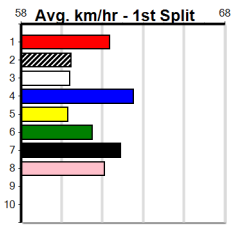

Sale

TRFM (275+RANK)

Distance: 435m, Race Type: Mixed 6/7, Total Prizemoney: $1,530
1st: $1,000, 2nd: $320, 3rd: $160, 4th: $50

4

12:30PM
(VIC time)

IRON TYSON (7) was a smart winner 2 starts back and he may prove hard to hold out with any luck in running. JUMBUK STAR (8) recorded a smart placing from this draw 2 starts back and she could be the main danger again in this.

Watchdog Tips: **7** **8** **4** **6** **Bet:** **Quinella 7/8 ($10 for 1000%)**