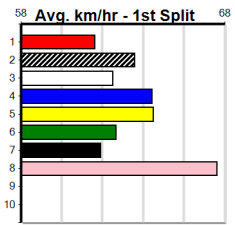

Sale

11

2:57PM

(VIC time)

BSG AUSTRALIA (275+RANK)

Distance: 435m, Race Type: Grade 5, Total Prizemoney: \$1,530
1st: \$1,000, 2nd: \$320, 3rd: \$160, 4th: \$50

Watchdog Tips:

5