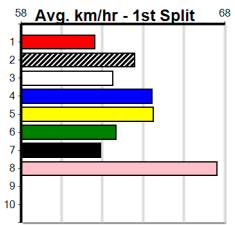

# BSG AUSTRALIA (275+RANK)

Distance: 435m, Race Type: Grade 5, Total Prizemoney: \$1,530  
1st: \$1,000, 2nd: \$320, 3rd: \$160, 4th: \$50

Watchdog Tips:

5

3

4

2

Bet: