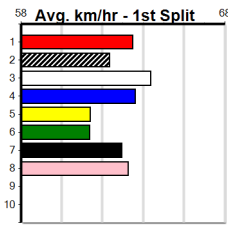

IAN CARTER BUILDER (275+RANK)

Distance: 435m, Race Type: Mixed 4/5, Total Prizemoney: $1,530
1st: $1,000, 2nd: $320, 3rd: $160, 4th: $50

6
1:12PM
(VIC time)

LEKTRA VERA (3) can show a good turn of foot once into full stride and if she can find the arm before the bend she will take a power of beating. SWEATY HAND (1) is drawn to race on the speed throughout and he could be prominent throughout.

Watchdog Tips:

3

1

7

4

Bet:

Win 3