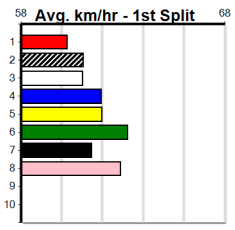

Sale

CABINET CONNECTIONS (275+RANK)

Distance: 510m, Race Type: Mixed 6/7, Total Prizemoney: $1,740
1st: $1,150, 2nd: $360, 3rd: $180, 4th: $50

7

1:32PM
(VIC time)

LAKEVIEW JAN (8) has the early speed to race on the speed from the outset and looks like the one to beat after her good win 4 starts back. BOMB QUEEN (3) has been racing well in tougher races of late and she looks like the danger here.

Watchdog Tips: **8** **3** **6** **7** **Bet:** **Box Trifecta 3,6,7,8 ($10 for 41.67%)**