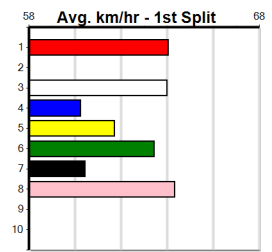

FLYING COLOURS TRAVEL (275+RANK)

Distance: 435m, Race Type: Mixed 6/7, Total Prizemoney: $1,530
1st: $1,000, 2nd: $320, 3rd: $160, 4th: $50

PACIFIC BEAUTY (1) showed speed in her solid placing 3 starts back and if she can step cleanly from her gun draw she may prove hard to reel in. WESTERN BALE (3) can race on the speed from the outset here and he looks like the danger if he does.

Watchdog Tips: **1** **3** **6** **4** **Bet:** **Win 1**

Form Box	Wgt	Dist	Track	Date	Time	BON	Margin	1st/2nd (Time)	PIR	Checked	Comment	WR	Split 1	S/P	Grade
1															
PACIFIC BEAUTY [7] Solid placing 3 starts back when led, go close. $6.00															
WBD Bitch Dec-21 Sire: FERNANDO BALE Dam: BEAUTIFUL TEASE Trainer: Frederick Bickerton (Pearcedale)															
Owner(s): F Bickerton															
Winning Distances: < 300m (0) 300 - 399m (0) 400 - 499m (1) 500 - 599m (0) 600 - 699m (0) > 700m (0)															
Winning Weights: 29.0(1)															
5th (2)	28.8	350	HVL	R4	14-Feb-24	20.24	19.74	2.00L BRENDEN (20.11)	M/4				6.77	$1.90	7
2nd (7)	28.3	395	TRA	R4	19-Feb-24	22.66	22.23	2.00L FINLEY BALE (22.54)	M/222				3.87	$4.60	T3-7
7th (7)	28.1	390	BAL	R10	26-Feb-24	22.74	22.16	8.50L QUICK BISCUIT (22.16)	M/66				8.61	$18.20	T3-7
2nd (1)	29.0	395	TRA	R9	20-Mar-24	23.17	22.55	1.00L FULL BARREL (23.11)	Q/112		VO		3.75	$3.90	7
ST (-)	28.8	350	TRA		25-Mar-24	20.36		0.05L Trial Cleared	M/12		2of4		6.65		ST
2nd (3)	28.9	400	WGL	R3	28-Mar-24	22.85	22.84	0.25L MISS JAZZ (22.84)	M/11				8.33	$9.30	T3-7
7th (3)	28.6	435	SLE	R2	10-Apr-24	25.62	24.59	3.25L DR. OPHELIA (25.40)	M/477				5.30	$22.60	7
8th (3)	28.2	450	BAL	R5	21-Apr-24	26.85	25.70	16.00L MAX PEARL (25.79)	M/368				6.72	$9.40	X67
Last 3 wins NOT included above															
1st (2)	29.0	400	WGL	R1	10-Feb-24	23.07	22.63	3.00L HIT A NERVE (23.28)	M/11				8.66	$3.90	M
Prize Best Starts Trk/Dts APM $2520.00 NBT 13-1-4-1 1-0-0-0 1496															

2															
RIO WINTER [7] Smart debut win 2 starts back, place hope if steps $12.00															
BK Bitch May-22 Sire: MEPUNGA BLAZER Dam: CROWDZA COMING Trainer: Tyllah Boreland (Seaspray)															
Owner(s): J Boreland															
Winning Distances: < 300m (0) 300 - 399m (1) 400 - 499m (0) 500 - 599m (0) 600 - 699m (0) > 700m (0)															
Winning Weights: 26.7(1)															
1st (1)	26.7	350	TRA	R2	17-Apr-24	20.04	19.73	0.25L POINT THE FINGER (20.06)	M/22				6.75	$8.20	M
7th (6)	27.3	395	TRA	R9	10-May-24	22.81	21.62	7.00L JOROGUMO (22.33)	M/777				3.92	$15.40	X67
Last 3 wins NOT included above															
Prize Best Starts Trk/Dts APM $1680.00 FSH 2-1-0-0 0-0-0-0 1344