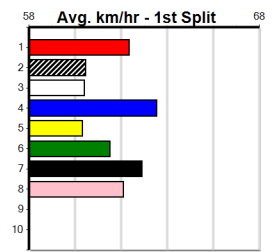

Sale

4

12:30PM

(VIC time)

TRFM (275+RANK)

Distance: 435m, Race Type: Mixed 6/7, Total Prizemoney: $1,530
1st: $1,000, 2nd: $320, 3rd: $160, 4th: $50

IRON TYSON (7) was a smart winner 2 starts back and he may prove hard to hold out with any luck in running. JUMBUK STAR (8) recorded a smart placing from this draw 2 starts back and she could be the main danger again in this.

Watchdog Tips: **7** **8** **4** **6** **Bet:** **Quinella 7/8 ($10 for 1000%)**

Form Box Wgt Dist Track Date Time BON Margin 1st/2nd (Time) PIR Checked Comment W/R Split 1 S/P Grade

1

GO MUMMY'S BOY [6] **Steady effort 2 starts back, place hopes if steps.** **$15.00**

BK Dog Dec-20 Sire: MOREIRA Dam: AMELIA STAR Trainer: Eddie Lieshout (Drouin West)

Owner(s): E Lieshout

Winning Distances: < 300m (0) 300 - 399m (0) 400 - 499m (2) 500 - 599m (0) 600 - 699m (0) > 700m (0)

Winning Weights: 30.1(1) 30.5(1)

3rd (6)	30.4	400	WGL	R12	09-Jan-24	23.04	22.70	5.00L BLUE BAYOU (22.70)	M/44	.	.	.	.	8.69	$6.60	T3-6
6th (8)	30.7	515	SAP	R9	14-Jan-24	30.47	29.37	3.5L SIR NATHAN (30.23)	M/5666	.	.	.	.	5.29	$13.80	RW
7th (7)	31.0	460	WGL	R7	01-Feb-24	27.05	26.02	12.00 BOBBY BACCALA (26.27)	S/876	.	.	.	.	6.91	$6.80	T3-RW
6th (5)	30.5	460	WGL	R6	08-Feb-24	26.56	25.87	8.00L FLYING RYKER (26.02)	M/565	.	.	.	.	6.67	$38.90	T3-RW
5th (7)	30.1	460	WGL	R5	24-Feb-24	26.58	25.80	4.50L KEL OF KINTYRE (26.28)	M/123	.	.	.	.	6.73	$19.00	6G
8th (1)	28.3	460	WGL	R7	04-Apr-24	27.70	26.18	22.00 TARGET RANGE (26.21)	M/588	.	.	V3	.	6.87	$41.30	T3-RW
4th (2)	28.9	395	TRA	R5	17-Apr-24	22.87	22.22	6.00L HERE'S TO LOUIE (22.45)	S/773	.	.	.	.	3.97	$119.00	X67
6th (2)	28.8	395	TRA	R10	06-May-24	23.07	22.33	10.00 RUN KITTY RUN (22.38)	M/566	.	.	.	.	3.84	$15.90	T3-RW

Last 3 wins NOT included above

1st (7)	30.1	460	WGL	R1	06-Jul-23	26.40	26.40	0.75L MIGHTY HANNIBAL (26.45)	Q/111	.	.	SW	.	6.64	$2.20	M
1st (8)	30.5	460	WGL	R5	07-Dec-23	26.27	26.27	1.5L SAM'S MULLET (26.37)	M/411	.	.	.	.	6.73	$6.30	X67

Box History

Bx	1st	2nd	3rd	4th	5th	6th	7th	8th
1			1				1	2
2		1		2		1	1	
3				2		1		
4								
5			1			1		
6			1	2			1	
7	1		1	1	2		1	
8	1		1	1	2	2		1

Prize Best Starts Trk/Dts APM $4045.00 NBT 30-2-1-5 1-0-0-0 1119

2

SCOTCH NEAT [7] **May get too far back early here, will need luck.** **$12.00**

BK Dog Mar-21 Sire: HOOKED ON SCOTCH Dam: MEPUNGA BONNIE Trainer: Shane Jack (Dalmore)

Owner(s): DIRTY RATS TWO (SYN), S Jack, S Burke

Winning Distances: < 300m (0) 300 - 399m (0) 400 - 499m (1) 500 - 599m (0) 600 - 699m (0) > 700m (0)

Winning Weights: 33.1(1)

6th (1)	33.8	400	WGL	R9	22-Feb-24	23.59	22.69	9.50L SAM'S MULLET (22.93)	S/66	.	.	.	.	8.83	$27.70	7
2nd (3)	34.5	400	WGL	R4	14-Mar-24	23.78	22.79	0.25L TESSA ENGLAND (23.77)	S/75	.	.	.	.	8.77	$16.00	T3-7
5th (6)	34.6	395	TRA	R9	20-Mar-24	23.61	22.55	7.50L FULL BARREL (23.11)	S/766	.	.	.	.	4.16	$43.40	7
5th (4)	35.2	450	BAL	R5	01-Apr-24	26.26	25.53	11.00 TWO TOOTS (25.53)	S/744	.	.	.	.	7.02	$62.10	T3-RW
5th (4)	34.7	510	SLE	R5	05-Apr-24	30.21	29.19	2.25L DE GOEY PIE (30.05)	S/555	.	.	.	.	9.87	$84.70	X67
8th (1)	34.8	460	WGL	R7	11-Apr-24	27.12	25.83	14.00 SMOOTH RANGER (26.19)	S/888	.	.	.	.	7.10	$44.80	T3-RW
6th (5)	34.8	400	WGL	R4	02-May-24	23.60	22.84	11.00 SKY HIGH DREAMS (22.89)	S/76	.	.	.	.	8.95	$66.70	T3-7
3rd (4)	34.7	400	GEL	R9	14-May-24	23.33	22.84	3.25L DAPHNEE'S GOLD (23.10)	S/73	.	.	.	.	8.92	$37.20	7

Last 3 wins NOT included above

1st (8)	33.1	400	WGL	R1	11-May-23	23.66	22.92	0.75L MT. VIEW BARKLEY (23.70)	M/53	.	.	.	.	8.85	$3.20	M

Box History

Bx	1st	2nd	3rd	4th	5th	6th	7th	8th
1				1		1	1	1
2							1	
3	1	1						2
4		1		2	2	1	1	
5					3	2	1	
6	1		2	2	1	1	1	
7				2	2	1	1	
8	1			1	1	2	2	

Prize Best Starts Trk/Dts APM $2170.00 FSTD 42-1-2-2 0-0-0-0 530