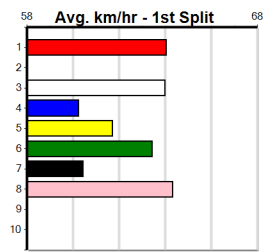

Sale

9

2:15PM

(VIC time)

FLYING COLOURS TRAVEL (275+RANK)

Distance: 435m, Race Type: Mixed 6/7, Total Prizemoney: $1,530
1st: $1,000, 2nd: $320, 3rd: $160, 4th: $50

PACIFIC BEAUTY (1) showed speed in her solid placing 3 starts back and if she can step cleanly from her gun draw she may prove hard to reel in. WESTERN BALE (3) can race on the speed from the outset here and he looks like the danger if he does.

Watchdog Tips: **1** **3** **6** **5** **Bet:** **Win 1**

1

PACIFIC BEAUTY [7] **Solid placing 3 starts back when led, go close.** **$4.00**

WBD Bitch Dec-21 **Sire: FERNANDO BALE Dam: BEAUTIFUL TEASE** **Trainer: Frederick Bickerton (Pearcedale)**

Owner(s): F Bickerton
Winning Distances: < 300m (0) 300 - 399m (0) 400 - 499m (1) 500 - 599m (0) 600 - 699m (0) > 700m (0)
Winning Weights: 29.0(1)

Pos	Dist	Wgt	Track	Date	Time	Margin	1st/2nd (Time)	PIR	Checked	Comment	WR	Split 1	S/P	Grade
5th (2)	28.8	350	HVL	R4	14-Feb-24	20.24	19.74	2.00L BRENDEN (20.11)	M/4	.	.	6.77	$1.90	7
2nd (7)	28.3	395	TRA	R4	19-Feb-24	22.66	22.23	2.00L FINLEY BALE (22.54)	M/222	.	.	3.87	$4.60	T3-7
7th (7)	28.1	390	BAL	R10	26-Feb-24	22.74	22.16	8.50L QUICK BISCUIT (22.16)	M/66	.	.	8.61	$18.20	T3-7
2nd (1)	29.0	395	TRA	R9	20-Mar-24	23.17	22.55	1.00L FULL BARREL (23.11)	Q/112	.	VO	3.75	$3.90	7
ST (-)	28.8	350	TRA		25-Mar-24	20.36		0.05L Trial Cleared	M/12	.	2of4	6.65		ST
2nd (3)	28.9	400	WGL	R3	28-Mar-24	22.85	22.84	0.25L MISS JAZZ (22.84)	M/11	.	.	8.33	$9.30	T3-7
7th (3)	28.6	435	SLE	R2	10-Apr-24	25.62	24.59	3.25L DR. OPHELIA (25.40)	M/477	.	.	5.30	$22.60	7
8th (3)	28.2	450	BAL	R5	21-Apr-24	26.85	25.70	16.00L MAX PEARL (25.79)	M/368	.	.	6.72	$9.40	X67

Last 3 wins NOT included above

Pos	Dist	Wgt	Track	Date	Time	Margin	1st/2nd (Time)	PIR	Checked	Comment	WR	Split 1	S/P	Grade
1st (2)	29.0	400	WGL	R1	10-Feb-24	23.07	22.63	3.00L HIT A NERVE (23.28)	M/11	.	.	8.66	$3.90	M

Box History

Bx	1st	2nd	3rd	4th	5th	6th	7th	8th
1	1							1
2					1			
3		1					2	1
4			1					
5								
6								
7		1		1				1
8		1						

Prize Best Starts Trk/Dts APM

Prize	$2520.00
Best	NBT
Starts	13-1-4-1
Trk/Dts	1-0-0-0
APM	1496

2

RIO WINTER [7] **Smart debut win 2 starts back, place hope if steps** **$12.00**

BK Bitch May-22 **Sire: MEPUNGA BLAZER Dam: CROWDZA COMING** **Trainer: Tyllah Boreland (Seaspray)**

Owner(s): J Boreland
Winning Distances: < 300m (0) 300 - 399m (1) 400 - 499m (0) 500 - 599m (0) 600 - 699m (0) > 700m (0)
Winning Weights: 26.7(1)

Pos	Dist	Wgt	Track	Date	Time	Margin	1st/2nd (Time)	PIR	Checked	Comment	WR	Split 1	S/P	Grade
1st (1)	26.7	350	TRA	R2	17-Apr-24	20.04	19.73	0.25L POINT THE FINGER (20.06)	M/22	.	.	6.75	$8.20	M
7th (6)	27.3	395	TRA	R9	10-May-24	22.81	21.62	7.00L JOROGUMO (22.33)	M/777	.	.	3.92	$15.40	X67

Last 3 wins NOT included above

Box History

Bx	1st	2nd	3rd	4th	5th	6th	7th	8th
1	1							
2								
3								
4								
5								
6							1	
7								
8								

Prize Best Starts Trk/Dts APM

Prize	$1680.00
Best	FSH
Starts	2-1-0-0
Trk/Dts	0-0-0-0
APM	1344