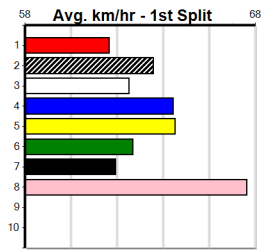

Distance: 435m, Race Type: Grade 5, Total Prizemoney: \$1,530
1st: \$1,000, 2nd: \$320, 3rd: \$160, 4th: \$50

BEAUTIFUL LIAR (5) looks well graded here after her good last start win and she may be the one to beat despite her tough draw. STARLIGHT TYSON (3) has shown good early speed in his smart placings in his last 2 starts and he looks like the danger.