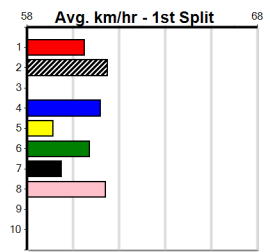

Sale
1
11:37AM
(VIC time)

SPORTSBET BET WITH MATES (275+RANK)

Distance: 435m, Race Type: Maiden, Total Prizemoney: $1,530
1st: $1,000, 2nd: $320, 3rd: $160, 4th: $50

CHLOE THE OUTLAW (1) gets her first look at an inside draw here and she could muster to the lead before the turn and should prove hard to catch. CONNOR FLYNN JET (8) is an improving type who showed talent last time and can challenge.

Watchdog Tips: **1** **8** **2** **7** **Bet:** **Win 1**

1

Form Box	Wgt	Dist	Track	Date	Time	BON	Margin	1st/2nd (Time)	PIR	Checked	Comment	WR	Split 1	S/P	Grade
CHLOE THE OUTLAW [M]															
F															
Owner(s): L Jennings															
Winning Distances: < 300m (0) 300 - 399m (0) 400 - 499m (0) 500 - 599m (0) 600 - 699m (0) > 700m (0)															
Winning Weights:															
5th (5)	25.3	435	SLE	R1	31-Mar-24	25.58	24.45	9.00L KEEP ME CLOSE (24.95)	M/465				5.41	$35.80	M
3rd (7)	25.3	435	SLE	R3	05-Apr-24	25.59	24.60	4.00L CATCH SOME RAYS (25.31)	M/433				5.44	$3.40	M
4th (6)	25.5	400	WGL	R2	11-Apr-24	23.55	22.60	1.5L UNINHABITED MAN (23.45)	M/57				8.80	$8.80	T3-M
4th (6)	25.8	435	SLE	R1	24-Apr-24	25.53	24.60	9.50L DR. ERICA (24.87)	M/444				5.51	$15.90	M
8th (7)	26.0	400	WGL	R1	02-May-24	23.73	22.84	12.00 ASTON IMAGE (22.92)	M/88				8.93	$32.00	T3-M
4th (8)	25.8	400	WGL	R2	16-May-24	23.82	22.71	8.50L MAD KEV (23.24)	S/35				8.91	$6.30	T3-M
Last 3 wins NOT included above															

First look at an inside draw, could go close here. **$3.20**
Sire: CATCH THE THIEF Dam: SUPREME OUTLAW
Trainer: Bruce Russell (Sale)

Box History

Bx	1st	2nd	3rd	4th	5th	6th	7th	8th
1								
2								
3								
4								
5								
6								
7								
8								

Prize Best	$310.00
Starts	NBT
Trk/Dts	6-0-0-1
APM	3-0-0-1
	268

2

Form Box	Wgt	Dist	Track	Date	Time	BON	Margin	1st/2nd (Time)	PIR	Checked	Comment	WR	Split 1	S/P	Grade
ALPHA GIRL [M]															
BK															
Owner(s): S Van oirschot															
Winning Distances: < 300m (0) 300 - 399m (0) 400 - 499m (0) 500 - 599m (0) 600 - 699m (0) > 700m (0)															
Winning Weights:															
5th (4)	29.9	400	WGL	R1	07-May-24	23.84	22.47	17.00 STIFLER (22.71)	M/55				8.78	$25.40	M
6th (8)	29.5	400	WGL	R3	14-May-24	23.77	22.61	5.50L ODIN BALE (23.42)	S/66				8.91	$32.50	M
4th (4)	29.4	400	WGL	R3	18-May-24	23.53	22.82	7.50L BON STAR (23.02)	S/44				8.78	$69.00	M
Last 3 wins NOT included above															

Better effort last start, chance if steps cleanly. **$7.00**
Sire: BEWILDERING Dam: MISS DEE MEADOWS
Trainer: Steven Van oirschot (Moe South)

Box History

Bx	1st	2nd	3rd	4th	5th	6th	7th	8th
1								
2								
3								
4								
5								
6								
7								
8								

Prize Best	$50.00
Starts	FSH
Trk/Dts	3-0-0-0
APM	0-0-0-0
	50

3

Form Box	Wgt	Dist	Track	Date	Time	BON	Margin	1st/2nd (Time)	PIR	Checked	Comment	WR	Split 1	S/P	Grade
COOL CUDDLE [M]															
BK															
Owner(s): D Cumes															
Winning Distances: < 300m (0) 300 - 399m (0) 400 - 499m (0) 500 - 599m (0) 600 - 699m (0) > 700m (0)															
Winning Weights:															
8th (3)	30.2	435	SLE	R1	05-May-24	25.83	24.32	12.00 VELOX BALE (25.00)	M/688				5.59	$31.20	M
7th (4)	30.9	460	WGL	R1	14-May-24	27.38	25.86	17.00 TELL ME NOW (26.19)	M/777				7.07	$37.20	M
Last 3 wins NOT included above															

Slow out and well beaten first 2, maybe later. **$12.00**
Sire: FERAL FRANKY Dam: WAR RUBY
Trainer: Debra Cumes (Drouin West)

Box History

Bx	1st	2nd	3rd	4th	5th	6th	7th	8th
1								
2								
3								
4								
5								
6								
7								
8								

Prize Best	$0.00
Starts	NBT
Trk/Dts	2-0-0-0
APM	1-0-0-0
	0