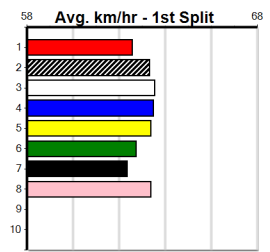

Sale
10
2:32PM
(VIC time)

TOONGABBIE LODGE (275+RANK)

Distance: 435m, Race Type: Grade 5, Total Prizemoney: $1,530
1st: $1,000, 2nd: $320, 3rd: $160, 4th: $50

GO STRIPEY GO (2) was a solid all the way winner 3 starts back and she could be the one to beat from her good draw. CINTA'S GIFT (4) can race on the speed from the outset and she could be right in the finish. LAKEVIEW BENNY (3) can challenge as well.

Watchdog Tips: **2** **4** **3** **8** **Bet:** **Win 2**

VIPER [5] **Been a bit too slow early of late, needs to step.** **$8.50**
F Dog Feb-21 Sire: KAYDA SHAE Dam: LITTLE BIDDY Trainer: Kate Gorman (Tanjil South)
Owner(s): Eye Candy (SYN), C Wilk, K Gorman
Winning Distances: < 300m (0) 300 - 399m (1) 400 - 499m (4) 500 - 599m (0) 600 - 699m (0) > 700m (0)
Winning Weights: 33.7(2) 33.9(1) 34.0(1) 35.4(1)
4th (5) 35.0 395 TRA R5 01-Mar-24 22.61 22.08 3.5L RILEY COIN (22.38) M/887 . . . . . 3.92 $5.50 5
4th (1) 35.3 435 SLE R6 07-Mar-24 25.09 24.68 4.50L NIBIRU (24.78) M/765 . . . SW . 5.38 $4.50 5
2nd (7) 35.1 460 WGL R5 15-Mar-24 26.35 25.86 0.50L HIS SPECIAL (26.33) M/632 . . . . . 6.79 $9.90 5NP
6th (7) 35.1 390 SHP R6 21-Mar-24 22.90 22.23 6.50L FLIPPER PENNY (22.46) S/76 . . . . . 8.83 $6.60 T3-5
3rd (1) 35.1 425 BEN R12 26-Mar-24 24.20 23.91 0.25L TOMIDA (24.18) M/453 . . . . . 6.67 $7.30 5H
8th (4) 35.3 425 BEN R12 31-Mar-24 24.65 23.46 11.00L GEORGE MCFLY (23.91) M/888 . . . . . 6.85 $17.50 5
6th (8) 34.6 410 HOR R10 19-Apr-24 24.05 23.40 6.00L GOLDEN LADY (23.63) S/86 . . . . . 10.90 $12.40 5
8th (8) 34.2 410 HOR R12 23-Apr-24 24.29 23.26 14.00L ORIENTAL OPHELIA (23.37) S/88 . . . . . 11.32 $12.00 5
Last 3 wins NOT included above
1st (6) 33.7 400 WGL R10 25-Jun-23 22.92 22.58 1.25L SUMMER SUNSET (23.00) S/44 . . . . . 8.44 $8.50 X67
1st (6) 34.0 450 SHP R6 03-Jul-23 25.66 25.24 4.00L BLUE TICK MAYA (25.94) M/231 . . . SW . 6.84 $4.90 RWH
1st (8) 35.4 400 WGL R11 24-Feb-24 22.80 22.38 1.5L ALPHY FERNANDO (22.90) S/42 . . . SW . 8.54 $4.40 5

GO STRIPEY GO (SA)[5] **Solid all the way win 3 starts back, can go close.** **$5.00**
BK Bitch Jul-21 Sire: ZAMBORA BROCKIE Dam: SELECT SOME Trainer: Rosalie Kerr (Caldermeade)
Owner(s): Bramshaw (SYN), C Forshaw, N Wright-bramfit, A Burns
Winning Distances: < 300m (0) 300 - 399m (4) 400 - 499m (2) 500 - 599m (0) 600 - 699m (0) > 700m (0)
Winning Weights: 24.7(1) 24.9(1) 25.2(1) 25.3(1) 25.4(1) 26.1(1)
3rd (5) 25.5 400 WGL R11 12-Mar-24 23.14 22.55 2.75L BRING YOUR BEST (22.96) Q/22 . . . . . 8.55 $6.40 5
5th (8) 25.5 400 WGL R10 19-Mar-24 23.22 22.39 6.50L LITTLE EDWARD (22.77) M/45 . . . . . 8.55 $4.50 5
6th (8) 25.4 450 BAL R7 25-Mar-24 25.99 25.34 3.75L REMO RODMAN (25.74) S/323 . . . . . 6.77 $3.20 T3-5
5th (5) 25.2 390 BAL R3 15-Apr-24 22.95 22.28 6.50L KEPLER BALE (22.52) M/55 . . . . . 8.79 $15.20 T3-5
3rd (2) 25.2 390 BAL R5 22-Apr-24 22.57 22.24 0.50L SNAP SECOND (22.54) Q/31 . . . . . 8.57 $7.40 T3-5
1st (6) 25.2 390 BAL R11 29-Apr-24 22.24 22.24 2.25L VENTURA BALE (22.39) Q/11 . . . . . 8.30 $3.90 T3-5
7th (1) 24.9 390 BAL R12 08-May-24 22.47 22.06 6.00L ASTON WESTERN (22.08) Q/33 . . . . . 8.45 $23.70 5
7th (5) 25.0 390 BAL R12 15-May-24 22.86 22.06 11.00L SPRING AMMO (22.12) M/67 . . . . . 8.67 $27.70 5
Last 3 wins NOT included above
1st (5) 26.1 342 APK R9 17-Jul-23 20.01 19.45 0.75L SLIPPER'S MAGGIE (20.06) 111 . 111 . 4.58 $6.50 6
1st (8) 25.3 400 GAW R10 20-Sep-23 23.00 22.46 2.00L BOW EDITION (23.14) 1111 . 1111SAMP . 8.75 $19.00 6
1st (6) 24.7 400 WGL R3 28-Nov-23 22.73 22.44 0.75L BANKRUPT (22.77) Q/11 . . . . . 8.43 $5.20 5