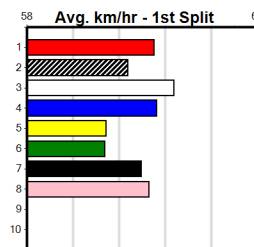

Sale

6

1:12PM

(VIC time)

IAN CARTER BUILDER (275+RANK)

Distance: 435m, Race Type: Mixed 4/5, Total Prizemoney: $1,530
1st: $1,000, 2nd: $320, 3rd: $160, 4th: $50

LEKTRA VERA (3) can show a good turn of foot once into full stride and if she can find the arm before the bend she will take a power of beating. SWEATY HAND (1) is drawn to race on the speed throughout and he could be prominent throughout.

Watchdog Tips:

3

1

7

4

Bet:

Win 3

Form Box	Wgt	Dist	Track	Date	Time	BON	Margin	1st/2nd (Time)	PIR	Checked	Comment	WR	Split 1	S/P	Grade
1	SWEATY HAND [5]														
Drawn to race on the speed in this, major player.															
$5.00															
WF	Dog	Jul-20													
Owner(s): V Johnson															
Sire: FERNANDO BALE Dam: CHEEKY HAND															
Trainer: Gerry Orr (Newborough)															
Winning Distances: < 300m (0) 300 - 399m (4) 400 - 499m (3) 500 - 599m (2) 600 - 699m (0) > 700m (0)															
Winning Weights: 30.6(2) 30.8(1) 31.0(1) 31.8(1) 32.3(2) 32.5(1) 32.6(1)															
3rd (3)	32.3	525	MEP	R3	20-Mar-24	31.01	30.00	7.50L CARIBBEAN (30.50)	M/7555	.	.	.	5.38	$20.90	T3-5
3rd (5)	32.8	435	SLE	R8	27-Mar-24	24.99	24.59	4.25L DR. SPOKES (24.70)	M/344	.	SW	.	5.39	$18.20	5
6th (8)	32.3	525	MEP	R12	03-Apr-24	30.81	29.91	6.00L HURRICANE MIST (30.39)	S/5555	.	.	.	5.28	$27.40	T3-5
3rd (7)	32.3	395	TRA	R11	08-Apr-24	22.45	22.05	0.75L ARLUNYA (22.40)	M/3333	.	.	.	3.86	$16.60	T3-5
2nd (7)	32.1	435	SLE	R6	24-Apr-24	24.90	24.60	4.50L DR. SPOKES (24.60)	M/222	.	.	.	5.35	$12.70	5
7th (7)	32.5	460	WGL	R6	02-May-24	26.79	25.98	8.00L BLACK PINK (26.24)	M/547	.	.	.	6.75	$11.50	T3-5
2nd (8)	31.9	525	MEP	R11	08-May-24	30.52	29.86	3.00L TOM'S BOURBSKI (30.32)	M/2222	.	.	.	5.20	$6.10	T3-5
5th (3)	32.4	450	TRA	R10	15-May-24	25.60	24.64	7.00L DR. EVERGREEN (25.11)	M/886	.	.	.	6.97	$40.20	5NP
Last 3 wins NOT included above															
1st (2)	32.3	300	HVL	R4	08-Sep-23	17.31	16.90	0.50L SONIC SHOCKWAVE (17.33)	S/4	.	V14	.	3.98	$4.10	T3-5
1st (6)	32.5	395	TRA	R5	11-Dec-23	22.50	22.14	1.5L CAPTAIN CRUISER (22.59)	Q/121	.	.	.	3.78	$3.60	5
1st (2)	32.6	525	MEP	R11	27-Dec-23	30.85	29.97	2.00L MAC CRUZ (30.98)	Q/1111	.	.	.	5.19	$5.40	T3-5

Box History								
Bx	1st	2nd	3rd	4th	5th	6th	7th	8th
1	3	1	2	1	3	1		
2	2	4	5	2	1		1	
3			2		2	1	2	
4		1	1	2				2
5	2	3	2	4		1	2	1
6	1	2	1	1	3	2		
7		2	3	1	3	1	2	2
8	1	4	3	2	2	2		
Prize Best Starts								$26770.71
Trk/Dts								NBT
APM								96-9-16-18 2-0-1-1 5333