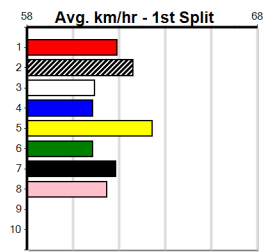

Sale

3

12:10PM

(VIC time)

ROTTI SECURITY (275+RANK)

Distance: 435m, Race Type: Grade 7, Total Prizemoney: $1,530
1st: $1,000, 2nd: $320, 3rd: $160, 4th: $50

RUBY'S BINGO (5) will find this much easier than her recent outings and she may only need to step cleanly to salute in this. DR. NARNIA (6) showed good speed in her smart placing 2 starts back and she could be prominent throughout again.

Watchdog Tips: 5 6 3 7 **Bet:** Win 5

1

KELLI [7] **Comes into calculations from this draw.** **$9.00**

BK Bitch Jul-20 Sire: AUSSIE INFRARED Dam: MIRIAM Trainer: Jennifer Gill (Darriman)

Owner(s): J Gill

Winning Distances: < 300m (0) 300 - 399m (0) 400 - 499m (1) 500 - 599m (0) 600 - 699m (0) > 700m (0)

Winning Weights: 26.2(1)

Rank	Dist	Wgt	Sex	Track	Date	Time	BOB	Margin	1st/2nd (Time)	PIR	Checked	Comment	WR	Split 1	S/P	Grade
6th (2)	26.0	435	SLE	R3	28-Jan-24	25.52	24.22	11.00	DR. ZEPHER (24.80)	Q/277				5.23	$27.90	7
5th (1)	26.1	435	SLE	R4	11-Feb-24	24.91	24.03	6.00L	DR. YANNICK (24.49)	M/335				5.30	$24.10	7
4th (3)	26.1	435	SLE	R2	17-Mar-24	25.23	24.32	5.50L	DR. OLIVIA (24.86)	M/334				5.25	$14.10	7
7th (3)	26.4	435	SLE	R4	27-Mar-24	25.85	24.59	13.00	COLLINDA RISE (24.94)	M/577					$9.20	7
5th (2)	26.2	435	SLE	R9	05-Apr-24	25.46	24.60	6.00L	CHRISSY HAND (25.04)	M/323				5.40	$18.60	X67
8th (6)	26.5	435	SLE	R3	10-Apr-24	25.96	24.59	13.00	DAINTREE VISION (25.08)	M/877				5.57	$8.50	7
6th (5)	26.2	435	SLE	R2	14-Apr-24	25.20	24.32	8.00L	MINH TEDDY (24.66)	M/455				5.41	$55.20	X67H
3rd (2)	26.6	435	SLE	R11	24-Apr-24	25.27	24.60	3.00L	VALVE BOUNCE (25.07)	M/314				5.40	$10.40	X67

Last 3 wins NOT included above

Rank	Dist	Wgt	Sex	Track	Date	Time	BOB	Margin	1st/2nd (Time)	PIR	Checked	Comment	WR	Split 1	S/P	Grade
1st (4)	26.2	435	SLE	R1	24-Jan-24	25.09	24.31	3.25L	MASTER RHODE (25.30)	M/211		SW		5.37	$11.10	M

Prize Best Starts Trk/Dts APM: $2935.00, 25.09(4)-24/1/24, 19-1-1-3, 15-1-1-3, 1521

2

IT'S NOT MESSI [7] **Good turn of foot once balanced, cannot dismiss.** **$12.00**

BK Dog Feb-22 Sire: FABREGAS Dam: YAKI BLUE Trainer: Rosalie Kerr (Caldermeade)

Owner(s): THE SAINTS (SYN), M Harrak, C Barber, T Barber

Winning Distances: < 300m (0) 300 - 399m (1) 400 - 499m (0) 500 - 599m (0) 600 - 699m (0) > 700m (0)

Winning Weights: 28.4(1)

Rank	Dist	Wgt	Sex	Track	Date	Time	BOB	Margin	1st/2nd (Time)	PIR	Checked	Comment	WR	Split 1	S/P	Grade
5th (8)	29.1	400	GEL	R1	22-Mar-24	23.42	22.53	9.00L	MILL ALI (22.80)	Q/23				8.71	$28.60	M
2nd (2)	28.6	400	WGL	R2	30-Mar-24	23.17	22.74	2.00L	HAPPY SHOSHONE (23.03)	Q/11				8.43	$5.60	M
7th (6)	28.7	390	SHP	R1	04-Apr-24	23.20	22.20	9.50L	DEMON DAVEY (22.56)	M/55				8.81	$8.80	T3-M
4th (1)	28.3	390	BAL	R1	22-Apr-24	22.96	22.24	3.75L	MAJESTIC GEORGE (22.72)	Q/32				8.65	$6.50	T3-M
1st (6)	28.4	390	BAL	R1	29-Apr-24	22.90	22.24	1.25L	BLUE RISE (22.97)	M/31				8.75	$5.40	T3-M
7th (8)	28.3	450	SHP	R3	02-May-24	27.26	25.99	16.00	DEPUTY FRED (26.17)	Q/578				6.94	$23.10	T3-7
3rd (8)	28.3	390	BAL	R4	12-May-24	22.94	22.15	6.00L	BLACKPOOL TRIP (22.54)	M/33				8.65	$18.40	T3-7
6th (7)	29.1	400	WGL	R3	16-May-24	23.62	22.71	8.50L	BANDARI (23.03)	S/53				8.63	$15.40	T3-7

Last 3 wins NOT included above

Rank	Dist	Wgt	Sex	Track	Date	Time	BOB	Margin	1st/2nd (Time)	PIR	Checked	Comment	WR	Split 1	S/P	Grade
Prize Best Starts Trk/Dts APM: $1530.00, FSH, 8-1-1-1, 0-0-0-0, 1466