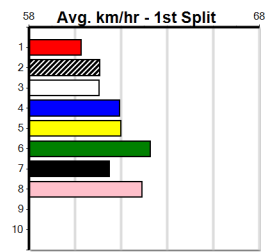

Sale
7
1:32PM
(VIC time)

CABINET CONNECTIONS (275+RANK)

Distance: 510m, Race Type: Mixed 6/7, Total Prizemoney: $1,740
1st: $1,150, 2nd: $360, 3rd: $180, 4th: $50

LAKEVIEW JAN (8) has the early speed to race on the speed from the outset and looks like the one to beat after her good win 4 starts back. BOMB QUEEN (3) has been racing well in tougher races of late and she looks like the danger here.

Watchdog Tips: **8** **3** **6** **7** **Bet:** Box Trifecta 3,6,7,8 ($10 for 41.67%)

1

IN THE RIOT [6] **May get buried back early in this, needs some luck** **$12.00**

BK Dog Nov-21 Sire: AUSSIE INFRARED Dam: START A RIOT Trainer: Peter McKenzie (Tinamba)

Owner(s): P McKenzie
Winning Distances: < 300m (0) 300 - 399m (1) 400 - 499m (1) 500 - 599m (0) 600 - 699m (0) > 700m (0)

Winning Weights: 34.2(1) 34.3(1)

F	(#)	km	Wgt	Sex	Age	Date	Time	Margin	1st/2nd (Time)	PIR	Checked	Comment	WR	Split 1	S/P	Grade
F	(4)	33.8	510	SLE	R4	24-Mar-24	0.00	28.72	. POLAR TEDDY (29.08)							$38.10 RW
6th	(8)	33.8	510	SLE	R3	31-Mar-24	29.93	28.63	12.00 DUNDEE TIARA (29.15)	M/556						$29.80 X67
2nd	(8)	34.2	510	SLE	R5	05-Apr-24	30.08	29.19	0.50L DE GOEY PIE (30.05)	M/344						$7.90 X67
6th	(7)	33.7	460	WGL	R7	11-Apr-24	26.79	25.83	9.00L SMOOTH RANGER (26.19)	M/656						$14.20 T3-RW
4th	(1)	34.1	510	SLE	R5	24-Apr-24	29.68	29.28	5.50L ELLE GEM (29.32)	Q/244						$13.60 X67
6th	(6)	34.0	450	TRA	R5	03-May-24	25.82	24.78	12.00 MR. PRESIDENT (25.01)	M/655						$27.00 RW
6th	(8)	34.0	510	SLE	R9	12-May-24	29.74	28.82	12.00 DAINTREE TIGER (28.92)	M/655			W			$70.00 RW
6th	(2)	34.0	510	SLE	R4	19-May-24	29.84	28.53	13.00 BLUEY LA LA (28.96)	M/535						$31.60 X67

Last 3 wins NOT included above

1st	(#)	km	Wgt	Sex	Age	Date	Time	Margin	1st/2nd (Time)	PIR	Checked	Comment	WR	Split 1	S/P	Grade
1st	(2)	34.3	300	HVL	R3	06-Sep-23	17.12	16.63	0.75L BUSTER'S DREAM (17.16)	M/4		SW				$1.30 M
1st	(8)	34.2	435	SLE	R4	03-Jan-24	25.20	24.42	1.00L DAINTREE DARIUS (25.25)	M/535						$4.20 7

Box History

Bx	1st	2nd	3rd	4th	5th	6th	7th	8th
1								
2	1				1	1	1	
3								
4					2			1
5					1	1		
6					1	1	1	1
7	1	1			1	1	1	1
8	1	2				2	1	1

Prize Best Starts Trk/Dts APM: $6540.71 NBT 32-2-3-0 8-0-1-0 2596

2

JESSICA GEM [7] **Steady win 2 starts back when led, place hopes.** **$10.00**

BK Bitch Jun-21 Sire: ASTON DEE BEE Dam: MADALIA MAGGIE Trainer: Bruce Russell (Sale)

Owner(s): K Brew
Winning Distances: < 300m (0) 300 - 399m (0) 400 - 499m (1) 500 - 599m (0) 600 - 699m (0) > 700m (0)

Winning Weights: 27.0(1)

6th	(#)	km	Wgt	Sex	Age	Date	Time	Margin	1st/2nd (Time)	PIR	Checked	Comment	WR	Split 1	S/P	Grade
6th	(2)	26.6	435	SLE	R1	25-Feb-24	26.20	24.33	17.00 OUR YOGI (25.06)	M/386						$78.00 M
2nd	(5)	26.9	395	TRA	R2	18-Mar-24	23.63	22.19	12.00 MICK'S DELIGHT (22.84)	M/662						$31.70 T3-M
2nd	(4)	26.9	435	SLE	R2	27-Mar-24	25.52	24.59	7.50L SMOOTH COLLINDA (25.02)	M/322						$42.20 M
7th	(7)	26.8	435	SLE	R1	31-Mar-24	25.69	24.45	11.00 KEEP ME CLOSE (24.95)	M/656						$23.00 M
8th	(7)	27.0	400	WGL	R1	18-Apr-24	23.91	23.02	11.00 NEVER AROUND (23.15)	M/88						$43.90 T3-M
2nd	(2)	26.8	435	SLE	R4	24-Apr-24	25.35	24.60	1.00L HOT HAILEY (25.29)	M/622						$32.70 M
1st	(3)	27.0	460	WGL	R3	02-May-24	26.77	25.98	0.75L VELOX BALE (26.82)	M/111			V3			$18.70 T3-M
5th	(6)	27.1	460	WGL	R7	09-May-24	26.89	26.35	4.50L VELOX BALE (26.58)	M/454						$48.20 X67

Last 3 wins NOT included above

1st	(#)	km	Wgt	Sex	Age	Date	Time	Margin	1st/2nd (Time)	PIR	Checked	Comment	WR	Split 1	S/P	Grade
1st	(2)	26.5	460	WGL	R1	22-Feb-24	26.61	25.88	2.50L TAKE A CARNATION (26.77)	Q/112						$4.30 M

Box History

Bx	1st	2nd	3rd	4th	5th	6th	7th	8th
1					1	2		
2		1				3	4	
3	1							1
4	1				2	2		
5	1				1			1
6	1				1			
7	1				3	1	1	2
8					2			1

Prize Best Starts Trk/Dts APM: $2650.00 FSTD 34-1-5-0 0-0-0-0 1990