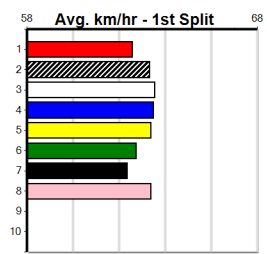

Sale
10
2:32PM
(VIC time)

TOONGABBIE LODGE (275+RANK)

Distance: 435m, Race Type: Grade 5, Total Prizemoney: \$1,530
1st: \$1,000, 2nd: \$320, 3rd: \$160, 4th: \$50

GO STRIPEY GO (2) was a solid all the way winner 3 starts back and she could be the one to beat from her good draw. CINTA'S GIFT (4) can race on the speed from the outset and she could be right in the finish. LAKEVIEW BENNY (3) can challenge as well.