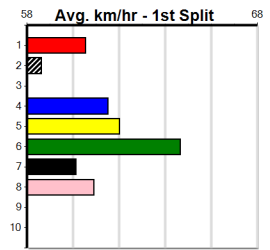

Sale

2

11:53AM

(VIC time)

MONACELLARS (275+RANK)

Distance: 435m, Race Type: Maiden, Total Prizemoney: $1,530
1st: $1,000, 2nd: $320, 3rd: $160, 4th: $50

SMOKIN' GRACIE (6) has shown good early speed in her 2 starts to date and she will take a power of beating if she finds the arm in this. IGNITION STARTER (2) has shown handy mid race pace in recent times and could be the main danger here.

Watchdog Tips: **6** **2** **3** **7** **Bet:** Trifecta 6/2,3,7/2,3,7 ($10 - 166.67%)

1

JUNIOR RUSLIE [M] **Wide runner, may get buried back here, looks risky** **$8.50**

BK Dog Apr-21 Sire: MY REDEEMER Dam: TARREE'S RUSLIE
Owner(s): R Edwards Trainer: Russell Edwards (Langwarrin)

Winning Distances: < 300m (0) 300 - 399m (0) 400 - 499m (0) 500 - 599m (0) 600 - 699m (0) > 700m (0)

Winning Weights:

Rank	Age	Wt	Dist	Track	Date	Time	BOB	Margin	1st/2nd (Time)	PIR	Checked	Comment	WR	Split 1	S/P	Grade
2nd	(4)	27.8	450	WBL	R3	02-Mar-24	26.48	25.46	9.50L ABLETT FLYER (25.83)	M/522	.	.	.	6.84	$65.80	RW
5th	(7)	27.8	435	SLE	R2	10-Mar-24	25.87	24.30	15.00 ROCK BALBOA (24.89)	M/576	.	.	.	5.42	$25.10	M
6th	(6)	28.2	450	BAL	R3	15-Mar-24	26.19	25.36	7.00L DUCHESS GEORGIA (25.72)	M/444	.	.	.	6.77	$29.80	M
8th	(1)	28.2	450	BAL	R3	21-Mar-24	26.92	25.43	12.00 TORNADO JACK (26.08)	M/277	.	.	.	6.86	$5.10	M
5th	(8)	27.8	435	SLE	R1	05-Apr-24	26.06	24.60	8.50L DR. OPHELIA (25.49)	S/555	.	.	.	5.44	$7.20	M
8th	(3)	28.1	450	BAL	R2	29-Apr-24	26.74	25.50	15.00 QILIN BALE (25.74)	M/867	.	.	.	7.10	$58.60	T3-M
5th	(2)	28.3	450	BAL	R2	04-May-24	26.29	25.21	16.00 HENRY BALE (25.21)	S/786	.	.	.	6.89	$62.20	M
7th	(1)	28.4	450	SHP	R1	09-May-24	26.88	25.42	12.00 CALM THE STORM (26.06)	M/888	.	.	.	7.13	$63.60	M

Last 3 wins NOT included above

Box History

Bx	1st	2nd	3rd	4th	5th	6th	7th	8th
1							1	1
2					1			
3								1
4		1						
5								1
6			1			1		
7					1			
8					1			1

Prize Best $580.00
Starts NBT
Trk/Dts 13-0-1-1
APM 3-0-0-1 244

2

IGNITION STARTER [M] **Shown some handy mid race pace of late, danger.** **$4.20**

BK Dog Apr-21 Sire: ASTON KIMETTO Dam: POPOWSKI
Owner(s): AMSTEL (SYN), P Craig, L Jennings, N Tracy Trainer: Lesley Russell (Sale)

Winning Distances: < 300m (0) 300 - 399m (0) 400 - 499m (0) 500 - 599m (0) 600 - 699m (0) > 700m (0)

Winning Weights:

Rank	Age	Wt	Dist	Track	Date	Time	BOB	Margin	1st/2nd (Time)	PIR	Checked	Comment	WR	Split 1	S/P	Grade
8th	(4)	31.1	435	SLE	R1	31-Mar-24	25.85	24.45	13.00 KEEP ME CLOSE (24.95)	M/888	.	.	.	5.66	$9.00	M
6th	(8)	31.2	435	SLE	R3	05-Apr-24	25.87	24.60	8.00L CHIV SOY RAYS (25.31)	M/766	.	.	.	5.62	$17.20	M
6th	(6)	31.1	460	WGL	R3	11-Apr-24	26.91	25.83	16.00 SHIV ROY (25.83)	M/656	.	.	.	6.93	$14.80	T3-M
4th	(3)	31.6	460	WGL	R2	18-Apr-24	26.84	26.19	6.50L LAKEVIEW JAN (26.39)	M/774	.	.	.	6.97	$114.50	T3-M
2nd	(7)	31.0	435	SLE	R3	24-Apr-24	25.55	24.60	2.25L ON REPEAT (25.41)	S/664	.	.	.	5.60	$27.90	M
4th	(6)	31.6	460	WGL	R3	02-May-24	26.98	25.98	3.00L JESSICA GEM (26.77)	M/853	.	.	.	7.02	$10.90	T3-M
6th	(5)	31.2	400	WGL	R1	09-May-24	23.65	23.16	6.00L BELLA STELLA (23.25)	M/77	.	.	.	8.92	$47.10	M

Last 3 wins NOT included above

Box History

Bx	1st	2nd	3rd	4th	5th	6th	7th	8th
1								
2								
3				1				
4								1
5						1		
6				1		1		
7		1						
8						1		

Prize Best $420.00
Starts NBT
Trk/Dts 7-0-1-0
APM 3-0-1-0 410