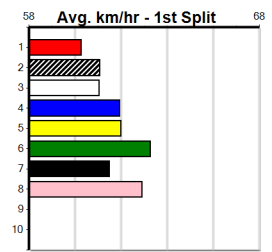

Sale
7
1:32PM
(VIC time)

CABINET CONNECTIONS (275+RANK)

Distance: 510m, Race Type: Mixed 6/7, Total Prizemoney: $1,740
1st: $1,150, 2nd: $360, 3rd: $180, 4th: $50

LAKEVIEW JAN (8) has the early speed to race on the speed from the outset and looks like the one to beat after her good win 4 starts back. BOMB QUEEN (3) has been racing well in tougher races of late and she looks like the danger here.

Watchdog Tips: **8** **3** **6** **7** **Bet:** **Box Trifecta 3,6,7,8 ($10 for 41.67%)**

1

IN THE RIOT [6] **May get buried back early in this, needs some luck** **$12.00**

BK Dog Nov-21 **Sire: AUSSIE INFRARED** **Dam: START A RIOT** **Trainer: Peter Mckenzie (Tinamba)**

Owner(s): P Mckenzie
Winning Distances: < 300m (0) 300 - 399m (1) 400 - 499m (1) 500 - 599m (0) 600 - 699m (0) > 700m (0)
Winning Weights: 34.2(1) 34.3(1)

F	(#)	km	Wgt	Sex	Age	Date	Time	Margin	1st/2nd (Time)	PIR	Checked	Comment	WR	Split 1	S/P	Grade
F	(4)	33.8	510	SLE	R4	24-Mar-24	0.00	28.72	. POLAR TEDDY (29.08)							$38.10 RW
6th	(8)	33.8	510	SLE	R3	31-Mar-24	29.93	28.63	12.00 DUNDEE TIARA (29.15)	M/556						$29.80 X67
2nd	(8)	34.2	510	SLE	R5	05-Apr-24	30.08	29.19	0.50L DE GOEY PIE (30.05)	M/344						$7.90 X67
6th	(7)	33.7	460	WGL	R7	11-Apr-24	26.79	25.83	9.00L SMOOTH RANGER (26.19)	M/656						$14.20 T3-RW
4th	(1)	34.1	510	SLE	R5	24-Apr-24	29.68	29.28	5.50L ELLE GEM (29.32)	Q/244						$13.60 X67
6th	(6)	34.0	450	TRA	R5	03-May-24	25.82	24.78	12.00 MR. PRESIDENT (25.01)	M/655						$27.00 RW
6th	(8)	34.0	510	SLE	R9	12-May-24	29.74	28.82	12.00 DAINTREE TIGER (28.92)	M/655			W			$70.00 RW
6th	(2)	34.0	510	SLE	R4	19-May-24	29.84	28.53	13.00 BLUEY LA LA (28.96)	M/535						$31.60 X67

Last 3 wins NOT included above

1st	(2)	34.3	300	HVL	R3	06-Sep-23	17.12	16.63	0.75L BUSTER'S DREAM (17.16)	M/4			SW			$1.30 M
1st	(8)	34.2	435	SLE	R4	03-Jan-24	25.20	24.42	1.00L DAINTREE DARIUS (25.25)	M/535						$4.20 7

Box History

Bx	1st	2nd	3rd	4th	5th	6th	7th	8th
1								
2	1				1	1	1	
3								
4					2			1
5					1	1		
6					1	1	1	1
7		1			1	1	1	1
8	1	2				2	1	1

Prize Best Starts Trk/Dts APM: $6540.71 NBT 32-2-3-0 8-0-1-0 2596

2

JESSICA GEM [7] **Steady win 2 starts back when led, place hopes.** **$10.00**

BK Bitch Jun-21 **Sire: ASTON DEE BEE** **Dam: MADALIA MAGGIE** **Trainer: Bruce Russell (Sale)**

Owner(s): K Brew
Winning Distances: < 300m (0) 300 - 399m (0) 400 - 499m (1) 500 - 599m (0) 600 - 699m (0) > 700m (0)
Winning Weights: 27.0(1)

6th	(#)	km	Wgt	Sex	Age	Date	Time	Margin	1st/2nd (Time)	PIR	Checked	Comment	WR	Split 1	S/P	Grade
6th	(2)	26.6	435	SLE	R1	25-Feb-24	26.20	24.33	17.00 OUR YOGI (25.06)	M/386						$78.00 M
2nd	(5)	26.9	395	TRA	R2	18-Mar-24	23.63	22.19	12.00 MICK'S DELIGHT (22.84)	M/662						$31.70 T3-M
2nd	(4)	26.9	435	SLE	R2	27-Mar-24	25.52	24.59	7.50L SMOOTH COLLINDA (25.02)	M/322						$42.20 M
7th	(7)	26.8	435	SLE	R1	31-Mar-24	25.69	24.45	11.00 KEEP ME CLOSE (24.95)	M/656						$23.00 M
8th	(7)	27.0	400	WGL	R1	18-Apr-24	23.91	23.02	11.00 NEVER AROUND (23.15)	M/88						$43.90 T3-M
2nd	(2)	26.8	435	SLE	R4	24-Apr-24	25.35	24.60	1.00L HOT HAILEY (25.29)	M/622						$32.70 M
1st	(3)	27.0	460	WGL	R3	02-May-24	26.77	25.98	0.75L VELOX BALE (26.82)	M/111			V3			$18.70 T3-M
5th	(6)	27.1	460	WGL	R7	09-May-24	26.89	26.35	4.50L VELOX BALE (26.58)	M/454						$48.20 X67

Last 3 wins NOT included above

Prize Best Starts Trk/Dts APM: $2650.00 FSTD 34-1-5-0 0-0-0-0 1990