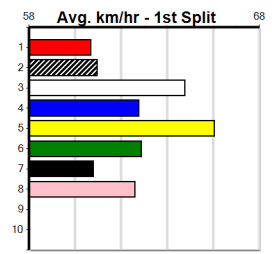

Sale
8
1:54PM
(VIC time)

MAFFRA POLY & PUMPS (275+RANK)

Distance: 510m, Race Type: Grade 5, Total Prizemoney: $1,740
1st: $1,150, 2nd: $360, 3rd: $180, 4th: $50

SHOWGIRL SHIRLEY (3) recorded a smart all the way win at Sandown 3 starts back and she looks like the one to beat again in this. SWEET KATHLENE (5) will find this easier than her recent racing and she has the speed to be prominent throughout.

Watchdog Tips: **3** **5** **7** **8** **Bet:** **Box Trifecta 3,5,7,8 ($10 for 41.67%)**

1

TRICKY KELVIN [5] Comes into calculations from this draw. **$12.00**

BK Dog Jul-20 Sire: AUSSIE INFRARED Dam: VALENCIA GEM
Owner(s): J Gieschen Trainer: Jennifer Gieschen (Valencia Cree)

Winning Distances: < 300m (0) 300 - 399m (0) 400 - 499m (5) 500 - 599m (0) 600 - 699m (0) > 700m (0)

Winning Weights: 31.4(1) 31.6(1) 32.0(1) 32.2(2)

F	(2)	32.1	400	WGL	R5	21-Mar-24	0.00	22.63	LONG WAY HOME (23.26)	M/66	SW	8.96	$180 T3-5
6th	(2)	32.3	400	WGL	R12	04-Apr-24	23.69	22.65	8.00L ENRAGED (23.16)	M/876		5.55	$32.20 5
5th	(4)	31.5	435	SLE	R5	10-Apr-24	25.68	24.59	11.00 WHO (24.96)	S/875		6.96	$27.40 T3-5
5th	(4)	31.5	460	WGL	R6	18-Apr-24	26.49	26.19	4.50L DAZZLER (26.19)	M/888		9.95	$17.30 5
8th	(2)	31.6	510	SLE	R8	24-Apr-24	29.95	29.28	9.50L DR. ZEPPELIN (29.28)	M/653		6.89	$21.80 T3-5
3rd	(2)	31.6	460	WGL	R8	02-May-24	26.50	25.98	6.00L BUSTER'S DREAM (26.10)	S/76		8.93	$10.90 5
5th	(5)	31.7	400	WGL	R4	09-May-24	23.50	23.16	5.00L CAILAH'S CREW (23.16)	M/456		6.79	$15.20 T3-5
5th	(5)	31.9	460	WGL	R8	16-May-24	26.72	26.16	6.50L UNCONTESTED (26.28)				

Last 3 wins NOT included above

1st	(6)	32.2	460	WGL	R5	23-Jul-23	26.01	26.01	4.75L BRAEMAR MURPHY (26.34) <th>M/111</th> <td></td> <td>6.62</td> <td>$11.70 RW</td>				
1st	(2)	32.0	460	WGL	R5	30-Jul-23	26.19	25.69	0.10L DR. CHIEFTAIN (26.19)	M/222	SW	6.66	$6.30 5
1st	(1)	32.2	460	WGL	R8	23-Nov-23	26.08	26.08	3.00L NIBIRU (26.28)	S/863		6.82	$7.00 X45

Box History

Bx	1st	2nd	3rd	4th	5th	6th	7th	8th
1	2	1	1	1	3			
2	1		1	1	5	2	1	
3	1	2	2					1
4				2	4	1		
5					2			
6	1	1	1					
7	1		2	5		1		
8		1	1	3	2	2		

Prize Best Starts Trk/Dts APM: $12030.00 NBT 59-5-6-5 4-0-0-0 2526