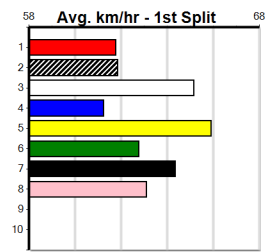

Sale
12
3:17PM
(VIC time)

SPORTBET GREEN TICKS (275+RANK)

Distance: 435m, Race Type: Grade 5, Total Prizemoney: $1,530
1st: $1,000, 2nd: $320, 3rd: $160, 4th: $50

VALDIVIAN (3) can race on the speed from the outset in this and she may prove hard to reel in if she can find the arm. BE YOURSELF (7) can show handy mid race pace in her races and she could make her presence felt with an ounce of luck.

Watchdog Tips: **3** **7** **1** **8** **Bet:** **Win 3**

Form Box Wgt Dist Track Date Time BON Margin 1st/2nd (Time) PIR Checked Comment W/R Split 1 S/P Grade

LAMONT BALE (NSW)[5] **Drawn to get the gun run throughout, big chance.**

BK Dog Aug-19 Sire: DYNA VILLA Dam: IYLISS BALE

Owner(s): M Taylor

Winning Distances: < 300m (0) 300 - 399m (0) 400 - 499m (5) 500 - 599m (3) 600 - 699m (0) > 700m (0)

Winning Weights: 32.5(1) 32.6(1) 32.7(1) 34.3(1) 34.6(2) 34.7(1) 35.0(1)

Pos	Box	Wgt	Dist	Track	Date	Time	BON	Margin	1st/2nd (Time)	PIR	Checked	Comment	W/R	Split 1	S/P	Grade
4th	(3)	35.7	450	TRA	R8	11-Mar-24	25.88	25.37	6.50L SAPHIRE SPEED (25.42)	M/454	.	.	.	6.78	$44.20	5
F	(8)	35.6	450	BAL	R8	21-Mar-24	0.00	25.43	. CLARETOWN ANN (25.43)	M/888	.	V5	.	7.04	$17.30	5
8th	(2)	34.8	435	SLE	R8	27-Mar-24	25.28	24.59	8.50L DR. SPOKES (24.70)	M/788	.	.	.	5.49	$56.30	5
5th	(7)	34.3	450	TRA	R8	06-Apr-24	25.83	25.20	9.50L KIPPY BALE (25.20)	M/677	.	.	.	6.93	$57.00	5
3rd	(1)	34.3	450	BAL	R6	15-Apr-24	26.22	25.49	11.00 CLARETOWN SADIE (25.49)	S/663	.	.	.	6.86	$22.00	T3-5
6th	(3)	35.1	450	BAL	R6	22-Apr-24	26.43	25.46	8.50L ROTHWELL BOY (25.86)	M/676	.	.	.	6.97	$29.90	T3-5
6th	(8)	34.5	450	BAL	R6	04-May-24	25.85	25.21	3.00L FENTONS RISE (25.66)	M/775	.	.	.	6.95	$88.50	5
4th	(7)	35.1	450	BAL	R7	12-May-24	26.04	25.50	4.25L MY GIRL RISSA (25.75)	M/555	.	.	.	6.88	$11.80	T3-5

Last 3 wins NOT included above

1st	(8)	34.6	450	BAL	R6	06-Mar-23	25.74	25.74	2.00L BOW ZARR DASHIAN (25.88)	M/331	.	.	.	6.79	$8.10	T3-5
1st	(2)	34.3	450	BAL	R6	15-May-23	25.78	25.71	1.5L BATMAN'S DREAMS (25.87)	M/443	.	.	.	6.88	$18.30	T3-5
1st	(2)	34.7	450	WBL	R8	19-Feb-24	25.90	25.66	0.05L SQUIGGLY KING (25.90)	M/443	.	.	.	6.75	$10.10	5

$5.00

Trainer: Martin Taylor (Lara)

Box History

Box	1st	2nd	3rd	4th	5th	6th	7th	8th
1	3	4	5	6	1	2	1	
2	2	5	3	3	5	2	2	
3			4	3	2	4	3	2
4		4	1	2	2	1	1	
5		2	4	3	1	1	1	
6	1	1	1	2	2			
7	1		2	5	5	1	1	
8	1	2	3	4	3	6		1

Prize Best Starts Trk/Dts APM

$27685.00 NBT
131-8-18-23
1-0-0-0
2242