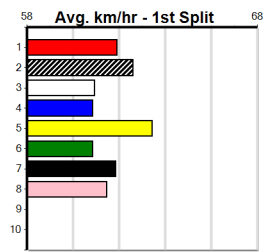

Sale

3

12:10PM

(VIC time)

ROTTI SECURITY (275+RANK)

Distance: 435m, Race Type: Grade 7, Total Prizemoney: $1,530
1st: $1,000, 2nd: $320, 3rd: $160, 4th: $50

RUBY'S BINGO (5) will find this much easier than her recent outings and she may only need to step cleanly to salute in this. DR. NARNIA (6) showed good speed in her smart placing 2 starts back and she could be prominent throughout again.

Watchdog Tips: **5** **6** **3** **7** **Bet:** **Win 5**

1

KELLI [7] Comes into calculations from this draw. **$9.00**

BK Bitch Jul-20 Sire: AUSSIE INFRARED Dam: MIRIAM Trainer: Jennifer Gill (Darriman)

Owner(s): J Gill

Winning Distances: < 300m (0) 300 - 399m (0) 400 - 499m (1) 500 - 599m (0) 600 - 699m (0) > 700m (0)

Winning Weights: 26.2(1)

Box	1st	2nd	3rd	4th	5th	6th	7th	8th
1								
2								
3								
4								
5								
6								
7								
8								

6th (2) 26.0 435 SLE R3 28-Jan-24 25.52 24.22 11.00 DR. ZEPHER (24.80) Q/277 . . . . . 5.23 $27.90 7

5th (1) 26.1 435 SLE R4 11-Feb-24 24.91 24.03 6.00L DR. YANNICK (24.49) M/335 . . . . . 5.30 $24.10 7

4th (3) 26.1 435 SLE R2 17-Mar-24 25.23 24.32 5.50L DR. OLIVIA (24.86) M/334 . . . . . 5.25 $14.10 7

7th (3) 26.4 435 SLE R4 27-Mar-24 25.85 24.59 13.00 COLLINDA RISE (24.94) M/577 . . . . . . $9.20 7

5th (2) 26.2 435 SLE R9 05-Apr-24 25.46 24.60 6.00L CRISSY HAND (25.04) M/323 . . . . . 5.40 $18.60 X67

8th (6) 26.5 435 SLE R3 10-Apr-24 25.96 24.59 13.00 DAINTREE VISION (25.08) M/877 . . . . . 5.57 $8.50 7

6th (5) 26.2 435 SLE R2 14-Apr-24 25.20 24.32 8.00L MINH TEDDY (24.66) M/455 . . . . . 5.41 $55.20 X67H

3rd (2) 26.6 435 SLE R11 24-Apr-24 25.27 24.60 3.00L VALVE BOUNCE (25.07) M/314 . . . . . 5.40 $10.40 X67

Last 3 wins NOT included above

1st (4) 26.2 435 SLE R1 24-Jan-24 25.09 24.31 3.25L MASTER RHODE (25.30) M/211 . . . . . SW . . . . . 5.37 $11.10 M

Prize Best Starts Trk/Dts APM $2935.00 25.09(4)-24/1/24 19-1-1-3 15-1-1-3 1521

2

IT'S NOT MESSI [7] Good turn of foot once balanced, cannot dismiss. **$12.00**

BK Dog Feb-22 Sire: FABREGAS Dam: YAKI BLUE Trainer: Rosalie Kerr (Caldermeade)

Owner(s): THE SAINTS (SYN), M Harrak, C Barber, T Barber

Winning Distances: < 300m (0) 300 - 399m (1) 400 - 499m (0) 500 - 599m (0) 600 - 699m (0) > 700m (0)

Winning Weights: 28.4(1)

Box	1st	2nd	3rd	4th	5th	6th	7th	8th
1								
2								
3								
4								
5								
6								
7								
8								

5th (8) 29.1 400 GEL R1 22-Mar-24 23.42 22.53 9.00L MILL ALI (22.80) Q/23 . . . . . 8.71 $28.60 M

2nd (2) 28.6 400 WGL R2 30-Mar-24 23.17 22.74 2.00L HAPPY SHOSHONE (23.03) Q/11 . . . . . 8.43 $5.60 M

7th (6) 28.7 390 SHP R1 04-Apr-24 23.20 22.20 9.50L DEMON DAVEY (22.56) M/55 . . . . . 8.81 $8.80 T3-M

4th (1) 28.3 390 BAL R1 22-Apr-24 22.96 22.24 3.75L MAJESTIC GEORGE (22.72) Q/32 . . . . . 8.65 $6.50 T3-M

1st (6) 28.4 390 BAL R1 29-Apr-24 22.90 22.24 1.25L BLUE RISE (22.97) M/31 . . . . . 8.75 $5.40 T3-M

7th (8) 28.3 450 SHP R3 02-May-24 27.26 25.99 16.00 DEPUTY FRED (26.17) Q/578 . . . . . 6.94 $23.10 T3-7

3rd (8) 28.3 390 BAL R4 12-May-24 22.94 22.15 6.00L BLACKPOOL TRIP (22.54) M/33 . . . . . 8.65 $18.40 T3-7

6th (7) 29.1 400 WGL R3 16-May-24 23.62 22.71 8.50L BANDARI (23.03) S/53 . . . . . 8.63 $15.40 T3-7

Last 3 wins NOT included above

Prize Best Starts Trk/Dts APM $1530.00 FSH 8-1-1-1 0-0-0-0 1466