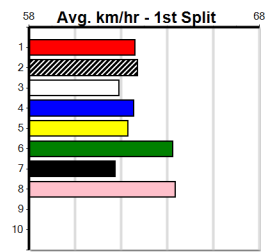

Sale
5
12:47PM
(VIC time)

GIPPSLANDS GOLD 98.3 (275+RANK)

Distance: 435m, Race Type: Mixed 6/7, Total Prizemoney: $1,530
1st: $1,000, 2nd: $320, 3rd: $160, 4th: $50

SPICY MINX (8) produced a top all the way win last start and she looks hard to beat again in a race of this nature. DASHER BALE (7) showed a good turn of foot mid race in his last start win and he could make his presence felt with an ounce of luck.

Watchdog Tips: **8** **7** **6** **1** **Bet:** **Win 8**

1

JOY RIDE [7] **Steady maiden win last start, gun draw, threat.** **$10.00**

BE Dog **Jul-22** Sire: EQUALIZER Dam: PODIUM
Owner(s): SEE THE DREAM (SYN), S Buccilli, B Buccilli
Winning Distances: < 300m (0) 300 - 399m (0) 400 - 499m (1) 500 - 599m (0) 600 - 699m (0) > 700m (0)
Winning Weights: 31.9(1)

Box	1st	2nd	3rd	4th	5th	6th	7th	8th
1								
2								
3	1		1					
4								
5								
6								
7				1				
8								

3rd (3) 31.7 400 WGL R1 26-Apr-24 23.33 22.35 2.75L HIGHLAND WARRIOR (23.15) M/55 8.72 $19.80 M
4th (7) 31.8 450 TRA R2 03-May-24 25.73 24.78 8.50L DR. YELLOWSTONE (25.15) M/664 6.92 $4.80 M
6th (1) 32.2 435 SLE R1 12-May-24 25.20 24.08 9.50L RIBERO (24.56) S/556 5.48 $16.60 M
1st (3) 31.9 460 WGL R1 16-May-24 26.54 26.16 0.75L RYDER'S MAGIC (26.58) M/122 6.57 $6.90 T3-M

Last 3 wins NOT included above

Trainer: Kate Gorman (Tanjil South)

Prize Best Starts Trk/Dts APM: $1335.00 NBT 4-1-0-1 1-0-0-0 1335

2

SOUTHERN LAW [6] **Handy placing 2 starts back, must be respected.** **$8.00**

BD Dog **Mar-22** Sire: FERNANDO BALE Dam: IT'S A BLUSH
Owner(s): Eye Candy (SYN), C Wilk, K Gorman
Winning Distances: < 300m (0) 300 - 399m (0) 400 - 499m (2) 500 - 599m (0) 600 - 699m (0) > 700m (0)
Winning Weights: 31.1(2)

Box	1st	2nd	3rd	4th	5th	6th	7th	8th
1								
2								
3	1							
4								
5		1						
6	1	1		1	1			
7								
8	1					1		1

5th (6) 31.9 435 SLE R10 05-Apr-24 25.54 24.60 7.50L BEAR HAND (25.05) S/666 5.48 $6.60 X67
7th (2) 31.4 400 GEL R3 09-Apr-24 23.56 22.46 9.50L KEN MASTERS (22.92) M/77 8.84 $9.70 X67H
2nd (6) 31.9 400 WGL R4 13-Apr-24 23.13 22.82 0.50L WHO'S NANNA PAT (23.10) M/64 8.76 $7.90 7
1st (8) 31.1 425 BEN R10 20-Apr-24 24.49 23.92 0.25L SPEEDY FYNN (24.50) S/532 6.79 $8.40 X67
6th (5) 31.4 460 WGL R10 25-Apr-24 26.99 26.05 11.00 CAPTURE MY SOUL (26.24) M/787 6.84 $11.40 X67
6th (8) 31.2 350 HVL R7 03-May-24 20.04 19.59 5.50L ELSIE DREAMING (19.66) S/5 6.69 $6.50 T3-RW
2nd (5) 31.0 400 WGL R10 09-May-24 23.27 23.16 1.00L SKY HIGH DREAMS (23.21) M/32 8.59 $10.70 6G
4th (6) 30.9 460 WGL R7 16-May-24 26.76 26.16 9.00L BRINDLE CHIC (26.16) M/665 6.80 $6.20 T3-RW

Last 3 wins NOT included above

1st (6) 31.1 400 WGL R2 30-Jan-24 23.34 22.39 0.50L PRINCESS BARONA (23.36) M/44 8.60 $11.40 M

Trainer: Kate Gorman (Tanjil South)

Prize Best Starts Trk/Dts APM: $3690.00 NBT 13-2-3-0 2-0-0-0 2890