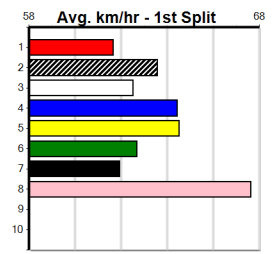

Sale
11
2:57PM
(VIC time)

BSG AUSTRALIA (275+RANK)

Distance: 435m, Race Type: Grade 5, Total Prizemoney: $1,530
1st: $1,000, 2nd: $320, 3rd: $160, 4th: $50

BEAUTIFUL LIAR (5) looks well graded here after her good last start win and she may be the one to beat despite her tough draw. STARLIGHT TYSON (3) has shown good early speed in his smart placings in his last 2 starts and he looks like the danger.

Watchdog Tips: **5** **3** **4** **2** **Bet:** **Win 5**

1

HOOKED ON RED [5] Comes into calculations from this draw. **$10.00**
BK Dog Mar-21 Sire: HOOKED ON SCOTCH Dam: MEPUNGA BONNIE
Owner(s): Bonnie (SYN), M Pollard, G Stephenson Trainer: Chris Johannsen (Devon Meadow)
Winning Distances: < 300m (0) 300 - 399m (1) 400 - 499m (7) 500 - 599m (0) 600 - 699m (0) > 700m (0)
Winning Weights: 32.2(1) 32.8(1) 33.3(1) 33.4(1) 33.5(1) 34.1(1) 34.2(1) 34.4(1)

1st	2nd	3rd	4th	5th	6th	7th	8th						
1st (8)	34.4	400	WGL	R10	28-Mar-24	22.93	22.84	0.25L VIKING (22.94)	M/33	. . . . .	8.62	$10.50	T3-5
8th (4)	33.9	435	SLE	R5	31-Mar-24	25.51	24.45	14.00 BIG TIMBER (24.58)	M/888	. . . . .	5.54	$26.30	5
7th (2)	34.1	435	SLE	R4	07-Apr-24	25.56	24.50	14.00 WHISKY NINJA (24.61)	M/677	. . . . .	5.47	$13.80	5
6th (3)	34.3	400	WGL	R10	11-Apr-24	23.21	22.60	8.00L BOURBON BARRELS (22.65)	M/66	. . . . .	8.73	$17.10	T3-5
6th (5)	34.3	400	WGL	R11	18-Apr-24	23.68	23.02	7.00L JAY JAY LOPEZ (23.19)	M/77	. . . . .	8.91	$16.40	T3-5
8th (2)	33.5	435	SLE	R5	28-Apr-24	25.72	24.19	12.00 NORSE QUEEN (24.93)	M/688	. . . . .	5.52	$37.90	5
2nd (3)	33.6	400	WGL	R4	09-May-24	23.17	23.16	0.25L CAILAH'S CREW (23.16)	M/22	. . . . .	8.54	$13.90	5
4th (4)	33.2	400	GEL	R11	14-May-24	23.20	22.84	3.00L IRISH BREW (23.00)	M/55	. . . . .	8.79	$10.10	5

Last 3 wins NOT included above

1st (1)	33.4	400	WGL	R5	26-Oct-23	23.17	22.83	2.00L LIMERANCE (23.30)	S/72	. . . . .	8.67	$6.90	5
1st (1)	34.1	400	WGL	R12	22-Feb-24	22.95	22.69	2.25L BEFORE NOON (23.10)	M/32	. . . . .	8.54	$2.10	5
1st (8)	34.2	400	WGL	R11	14-Mar-24	23.02	22.79	2.50L PACIFIC ROCK (23.18)	S/43	. . . . .	8.57	$15.50	T3-5

Box History

Bx	1st	2nd	3rd	4th	5th	6th	7th	8th
1	2	1	1	1				
2	1	1					2	3
3		1	1		1	3	3	
4	1	1		1				2
5	1				2	1	1	
6		2			2	1		2
7	1	1		1	1	1	1	2
8	2			1	1	1		

Prize Best Starts Trk/Dts APM $10850.00 NBT 56-8-7-2 8-0-0-1 3504