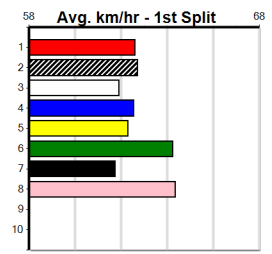

Sale
5
12:47PM
(VIC time)

GIPPSLANDS GOLD 98.3 (275+RANK)

Distance: 435m, Race Type: Mixed 6/7, Total Prizemoney: $1,530
1st: $1,000, 2nd: $320, 3rd: $160, 4th: $50

SPICY MINX (8) produced a top all the way win last start and she looks hard to beat again in a race of this nature. DASHER BALE (7) showed a good turn of foot mid race in his last start win and he could make his presence felt with an ounce of luck.

Watchdog Tips: **8** **7** **6** **1** **Bet:** **Win 8**

1

JOY RIDE [7] **Steady maiden win last start, gun draw, threat.** **$10.00**

BE Dog Jul-22 Sire: EQUALIZER Dam: PODIUM
Owner(s): SEE THE DREAM (SYN), S Buccilli, B Buccilli
Winning Distances: < 300m (0) 300 - 399m (0) 400 - 499m (1) 500 - 599m (0) 600 - 699m (0) > 700m (0)
Winning Weights: 31.9(1)

Box	1st	2nd	3rd	4th	5th	6th	7th	8th
1								
2								
3	1		1					
4								
5								
6								
7				1				
8								

Prize Best Starts Trk/Dts APM: $1335.00 NBT 4-1-0-1 1-0-0-0 1335

2

SOUTHERN LAW [6] **Handy placing 2 starts back, must be respected.** **$8.00**

BD Dog Mar-22 Sire: FERNANDO BALE Dam: IT'S A BLUSH
Owner(s): Eye Candy (SYN), C Wilk, K Gorman
Winning Distances: < 300m (0) 300 - 399m (0) 400 - 499m (2) 500 - 599m (0) 600 - 699m (0) > 700m (0)
Winning Weights: 31.1(2)

Box	1st	2nd	3rd	4th	5th	6th	7th	8th
1								
2								
3	1							
4								
5	1							
6	1	1	1	1				
7								
8	1					1		1

Prize Best Starts Trk/Dts APM: $3690.00 NBT 13-2-3-0 2-0-0-0 2890

3

BE LITTLE [6] **May get shuffled back early here, needs luck.** **$8.00**

BK Dog Nov-20 Sire: BERNARDO Dam: ZIPPING TINA
Owner(s): G Mcmillan
Winning Distances: < 300m (0) 300 - 399m (2) 400 - 499m (0) 500 - 599m (0) 600 - 699m (0) > 700m (0)
Winning Weights: 31.4(1) 31.5(1)

Box	1st	2nd	3rd	4th	5th	6th	7th	8th
1								
2	1	2	2	1	1			
3	2	2	1					
4			1	1				
5				2				
6		2	1		3			
7		1		1	2	1		
8	1		4			2		

Prize Best Starts Trk/Dts APM: $10220.71 NBT 46-2-7-13 5-0-2-0 3403

4

REWRITTEN [7] **Smart placings in 2 of his last 4, cannot dismiss.** **$6.00**

RF Dog Aug-21 Sire: BEWILDERING Dam: MISS DEE MEADOWS
Owner(s): S Van oirschot
Winning Distances: < 300m (0) 300 - 399m (0) 400 - 499m (1) 500 - 599m (0) 600 - 699m (0) > 700m (0)
Winning Weights: 31.3(1)

Box	1st	2nd	3rd	4th	5th	6th	7th	8th
1								
2		2	2					
3				2	2			
4			2					
5					1	1		
6					1			
7		2	1		1			
8	1		1		1			

Prize Best Starts Trk/Dts APM: $4260.00 NBT 32-1-4-8 3-0-0-2 1454

5

LOLA'S THEME [6] **Easier here but needs luck this draw, place best.** **$12.00**

BK Bitch Apr-22 Sire: SHIMA SHINE Dam: SCOTTISH PRIDE
Owner(s): Lola's Theme (SYN), M Ramsden, T Brabham, A Ramsden, J Esmaty, J Nolan, A Appan
Winning Distances: < 300m (0) 300 - 399m (2) 400 - 499m (0) 500 - 599m (0) 600 - 699m (0) > 700m (0)
Winning Weights: 27.7(1) 28.4(1)

Box	1st	2nd	3rd	4th	5th	6th	7th	8th
1								
2								
3	1							
4								
5			1			1		
6					1			
7						1		1
8	1	1	1	1				1

Prize Best Starts Trk/Dts APM: $2580.00 NBT 13-2-1-1 1-0-0-0 2200