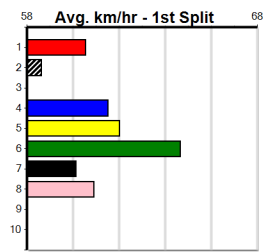

Sale

2

11:53AM

(VIC time)

MONACELLARS (275+RANK)

Distance: 435m, Race Type: Maiden, Total Prizemoney: $1,530
1st: $1,000, 2nd: $320, 3rd: $160, 4th: $50

SMOKIN' GRACIE (6) has shown good early speed in her 2 starts to date and she will take a power of beating if she finds the arm in this. IGNITION STARTER (2) has shown handy mid race pace in recent times and could be the main danger here.

Watchdog Tips: **6** **2** **3** **7** **Bet:** Trifecta 6/2,3,7/2,3,7 ($10 - 166.67%)

1

JUNIOR RUSLIE [M] **Wide runner, may get buried back here, looks risky** **$8.50**

BK Dog Apr-21 Sire: MY REDEEMER Dam: TARREE'S RUSLIE
Owner(s): R Edwards
Trainer: Russell Edwards (Langwarrin)

Winning Distances: < 300m (0) 300 - 399m (0) 400 - 499m (0) 500 - 599m (0) 600 - 699m (0) > 700m (0)

Winning Weights:

Rank	Age	Wt	Dist	Track	Date	Time	BOB	Margin	1st/2nd (Time)	PIR	Checked	Comment	WR	Split 1	S/P	Grade
2nd	(4)	27.8	450	WBL	R3	02-Mar-24	26.48	25.46	9.50L ABLETT FLYER (25.83)	M/522	.	.	.	6.84	$65.80	RW
5th	(7)	27.8	435	SLE	R2	10-Mar-24	25.87	24.30	15.00 ROCK BALBOA (24.89)	M/576	.	.	.	5.42	$25.10	M
6th	(6)	28.2	450	BAL	R3	15-Mar-24	26.19	25.36	7.00L DUCHESS GEORGIA (25.72)	M/444	.	.	.	6.77	$29.80	M
8th	(1)	28.2	450	BAL	R3	21-Mar-24	26.92	25.43	12.00 TORNADO JACK (26.08)	M/277	.	.	.	6.86	$5.10	M
5th	(8)	27.8	435	SLE	R1	05-Apr-24	26.06	24.60	8.50L DR. OPHELIA (25.49)	S/555	.	.	.	5.44	$7.20	M
8th	(3)	28.1	450	BAL	R2	29-Apr-24	26.74	25.50	15.00 QILIN BALE (25.74)	M/867	.	.	.	7.10	$58.60	T3-M
5th	(2)	28.3	450	BAL	R2	04-May-24	26.29	25.21	16.00 HENRY BALE (25.21)	S/786	.	.	.	6.89	$62.20	M
7th	(1)	28.4	450	SHP	R1	09-May-24	26.88	25.42	12.00 CALM THE STORM (26.06)	M/888	.	.	.	7.13	$63.60	M

Last 3 wins NOT included above

Box History

Bx	1st	2nd	3rd	4th	5th	6th	7th	8th
1							1	1
2					1			
3							1	2
4		1						
5								1
6			1			1		
7					1			
8					1			1

Prize Best $580.00
Starts NBT
Trk/Dts 13-0-1-1
APM 3-0-0-1 244

2

IGNITION STARTER [M] **Shown some handy mid race pace of late, danger.** **$4.20**

BK Dog Apr-21 Sire: ASTON KIMETTO Dam: POPOWSKI
Owner(s): AMSTEL (SYN), P Craig, L Jennings, N Tracy
Trainer: Lesley Russell (Sale)

Winning Distances: < 300m (0) 300 - 399m (0) 400 - 499m (0) 500 - 599m (0) 600 - 699m (0) > 700m (0)

Winning Weights:

Rank	Age	Wt	Dist	Track	Date	Time	BOB	Margin	1st/2nd (Time)	PIR	Checked	Comment	WR	Split 1	S/P	Grade
8th	(4)	31.1	435	SLE	R1	31-Mar-24	25.85	24.45	13.00 KEEP ME CLOSE (24.95)	M/888	.	.	.	5.66	$9.00	M
6th	(8)	31.2	435	SLE	R3	05-Apr-24	25.87	24.60	8.00L CHIV SOY RAYS (25.31)	M/766	.	.	.	5.62	$17.20	M
6th	(6)	31.1	460	WGL	R3	11-Apr-24	26.91	25.83	16.00 SHIV ROY (25.83)	M/656	.	.	.	6.93	$14.80	T3-M
4th	(3)	31.6	460	WGL	R2	18-Apr-24	26.84	26.19	6.50L LAKEVIEW JAN (26.39)	M/774	.	.	.	6.97	$114.50	T3-M
2nd	(7)	31.0	435	SLE	R3	24-Apr-24	25.55	24.60	2.25L ON REPEAT (25.41)	S/664	.	.	.	5.60	$27.90	M
4th	(6)	31.6	460	WGL	R3	02-May-24	26.98	25.98	3.00L JESSICA GEM (26.77)	M/853	.	.	.	7.02	$10.90	T3-M
6th	(5)	31.2	400	WGL	R1	09-May-24	23.65	23.16	6.00L BELLA STELLA (23.25)	M/77	.	.	.	8.92	$47.10	M

Last 3 wins NOT included above

Box History

Bx	1st	2nd	3rd	4th	5th	6th	7th	8th
1								
2								
3				1				
4								1
5						1		
6				1		1		
7		1						
8						1		

Prize Best $420.00
Starts NBT
Trk/Dts 7-0-1-0
APM 3-0-1-0 410