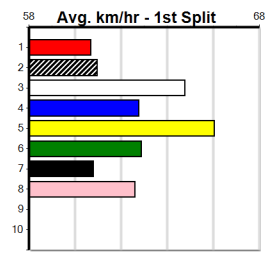

Sale
8
1:54PM
(VIC time)

MAFFRA POLY & PUMPS (275+RANK)

Distance: 510m, Race Type: Grade 5, Total Prizemoney: $1,740
1st: $1,150, 2nd: $360, 3rd: $180, 4th: $50

SHOWGIRL SHIRLEY (3) recorded a smart all the way win at Sandown 3 starts back and she looks like the one to beat again in this. SWEET KATHLENE (5) will find this easier than her recent racing and she has the speed to be prominent throughout.

Watchdog Tips: **3** **5** **7** **6** **Bet:** **Box Trifecta 3,5,6,7 ($10 for 41.67%)**

1

TRICKY KELVIN [5] Comes into calculations from this draw. **$12.00**

BK Dog Jul-20 Sire: AUSSIE INFRARED Dam: VALENCIA GEM
Owner(s): J Gieschen
Trainer: Jennifer Gieschen (Valencia Cree)

Winning Distances: < 300m (0) 300 - 399m (0) 400 - 499m (5) 500 - 599m (0) 600 - 699m (0) > 700m (0)

Winning Weights: 31.4(1) 31.6(1) 32.0(1) 32.2(2)

F	(#)	Wgt	Dist	Track	R	Date	Time	BOB	Margin	1st/2nd (Time)	PIR	Checked	Comment	WR	Split 1	S/P	Grade
F	(2)	32.1	400	WGL	R5	21-Mar-24	0:00	22.63		LONG WAY HOME (23.26)							$6.60 5
6th	(2)	32.3	400	WGL	R12	04-Apr-24	23.69	22.65	8.00L	ENRAGED (23.16)	M/66		SW		8.96	$1.80 T3-5	
5th	(2)	31.5	435	SLE	R5	10-Apr-24	25.68	24.59	11.00L	WHO (24.96)	M/876				5.55	$32.20 5	
5th	(4)	31.5	460	WGL	R6	18-Apr-24	26.49	26.19	4.50L	DAZZLER (26.19)	S/875				6.96	$27.40 T3-5	
8th	(2)	31.6	510	SLE	R8	24-Apr-24	29.95	29.28	9.50L	DR. ZEPPELIN (29.28)	M/888				9.95	$17.30 5	
3rd	(2)	31.6	460	WGL	R8	02-May-24	26.50	25.98	6.00L	BUSTER'S DREAM (26.10)	M/653				6.89	$21.80 T3-5	
5th	(5)	31.7	400	WGL	R4	09-May-24	23.50	23.16	5.00L	CAILAH'S CREW (23.16)	S/76				8.93	$10.90 5	
5th	(5)	31.9	460	WGL	R8	16-May-24	26.72	26.16	6.50L	UNCONTESTED (26.28)	M/456				6.79	$15.20 T3-5	

Last 3 wins NOT included above

1st	(#)	Wgt	Dist	Track	R	Date	Time	BOB	Margin	1st/2nd (Time)	PIR	Checked	Comment	WR	Split 1	S/P	Grade
1st	(6)	32.2	460	WGL	R5	23-Jul-23	26.01	26.01	4.75L	BRAEMAR MURPHY (26.34)	M/111				6.62	$11.70 RW	
1st	(2)	32.0	460	WGL	R5	30-Jul-23	26.19	25.69	0.10L	DR. CHIEFTAIN (26.19)	M/222		SW		6.66	$6.30 5	
1st	(1)	32.2	460	WGL	R8	23-Nov-23	26.08	26.08	3.00L	NIBIRU (26.28)	S/863				6.82	$7.00 X45	

Box History

Bx	1st	2nd	3rd	4th	5th	6th	7th	8th
1	2	1	1	1	3			
2	1		1	1	1	5	2	1
3	1	2	2					1
4					2	4	1	
5								
6	1	1	1					
7	1			2	5		1	
8		1	1	3		2	2	

Prize Best Starts Trk/Dts APM: $12030.00 NBT 59-5-6-5 4-0-0-0 2526