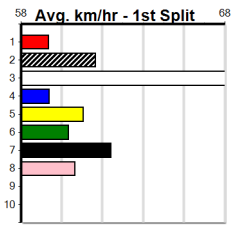

SPORTSBET BET WITH MATES (275+RAN)

Distance: 300m, Race Type: Maiden, Total Prizemoney: $1,530
1st: $1,000, 2nd: $320, 3rd: $160, 4th: $50

1
10:47AM
(VIC time)

CERTAIN MAGIC (2) produced a fair effort last start and she may be the one to beat in this.
FLAMING FOX (7) will find this easier than his 2 starts to date and he could be right in the finish.
CLASSIC CHARM (8) has claims as well here.

Watchdog Tips: **2** **7** **8** **1** **Bet:** **Win 2**