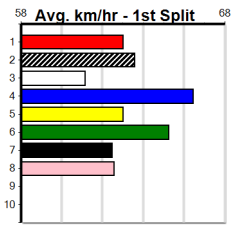

MR HUMMER LIMOS (275+RANK)

Distance: 300m, Race Type: Grade 5, Total Prizemoney: $1,530
1st: $1,000, 2nd: $320, 3rd: $160, 4th: $50

4

11:37AM

(VIC time)

ISHMY BELLE (3) can show good early speed in her races and she will be prominent for most of the journey. PACIFIC GOLDIE (8) has a good record here and she is expected to race well fresh. ARABIAN PRINCESS (2) is more than capable.

Watchdog Tips:

3

8

2

6

Bet:

Win 3