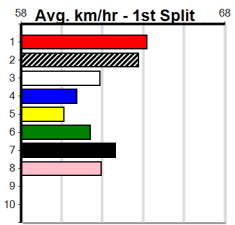

GREYHOUND ADOPTION PROGRAM (275)

Distance: 350m, Race Type: Maiden, Total Prizemoney: \$1,530
1st: \$1,000, 2nd: \$320, 3rd: \$160, 4th: \$50

2

11:05AM

(VIC time)

GIZMO FLYER (2) recorded a steady placing 2 starts back and he looks like the one to beat in a race of this nature. SNOW RENAISSANCE (6) produced a handy placing here 4 starts back and she could be right in the finish again.