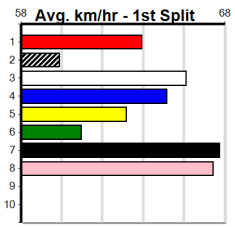

Healesville

JASON MCKEOWN PHOTOGRAPHY (275+

Distance: 300m, Race Type: Grade 7, Total Prizemoney: \$1,530
1st: \$1,000, 2nd: \$320, 3rd: \$160, 4th: \$50

3

11:22AM

(VIC time)

HUDSON FLYER (8) recorded a good 350m placing here 2 starts back and he could be the one to beat with any luck in this. DONEGAL EXPRESS (7) can show good early speed in his races and he could challenge if fully fit after his freshen up.