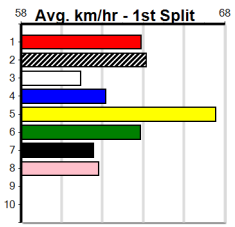

MONTROSE IGA LIQUOR (275+RANK)

Distance: 350m, Race Type: Grade 5, Total Prizemoney: \$1,530
1st: \$1,000, 2nd: \$320, 3rd: \$160, 4th: \$50

8

12:56PM

(VIC time)

MAJESTIC JAY (1) excels off inside draws and was successful here 2 starts back in a race no harder than this. INVICTUS GEORGE (2) can settle on the speed and is well up to this class. CHASING THUNDER (7) can handle a wide draw.