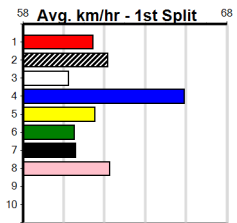

Bendigo

12

5:38PM

(VIC time)

SPORTSBET SAME RACE MULTI (275+ RA

Distance: 425m, Race Type: Grade 5, Total Prizemoney: $1,530
1st: $1,000, 2nd: $320, 3rd: $160, 4th: $50

BEAT THE FALCON (8) has a good record here and he will find this easier than his most recent racing. RIO REEF (2) has been luckless since resuming and she is expected to show improvement. JAGGER'S LADY (1) has the good draw.

Watchdog Tips: **8** **2** **1** **4** **Bet:** **Win 8**