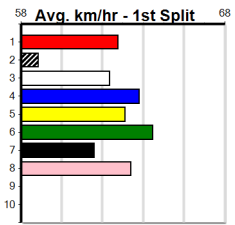

Bendigo

AG TYRES & WHEELS (275+ RANK)

Distance: 500m, Race Type: Grade 5, Total Prizemoney: $1,740
1st: $1,150, 2nd: $360, 3rd: $180, 4th: $50

6

3:37PM

(VIC time)

ARKANSAS (1) is drawn to hold a top three spot early and he may prove too classy in the run home.
MCIVOR RUSTY (4) has a good record here and he will be strong in the closing stages. ROXY SMIRNOFF (8) regained some confidence last time

Watchdog Tips:

1

4

8

6

Bet:

Win 1