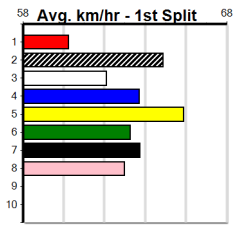

Bendigo

5

3:17PM

(VIC time)

JARROD LARKIN CONCRETING (275+ RA

Distance: 425m, Race Type: Grade 5, Total Prizemoney: \$1,530
1st: \$1,000, 2nd: \$320, 3rd: \$160, 4th: \$50

OHANA PAW PATROL (8) relies heavily on luck, however he should get plenty of room to move early and there will be no excuses today. AEROPLANE LEXI (6) is better than her past few runs and has early speed. ZIPPING SWAZI (3) is in great form