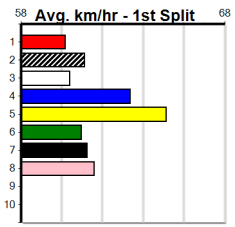

Bendigo

HIP POCKET BENDIGO (275+ RANK)

Distance: 425m, Race Type: Grade 7, Total Prizemoney: \$1,530
1st: \$1,000, 2nd: \$320, 3rd: \$160, 4th: \$50

3

2:39PM

(VIC time)

SHOWGIRL KARA (4) turned in a gutsy performance to score here last time and she will continue to get better. SHE IS SPOILT (8) is an improving type and she likes to stay wide in her races.
HILLBILLY ROCKY (2) can run a cheeky race.