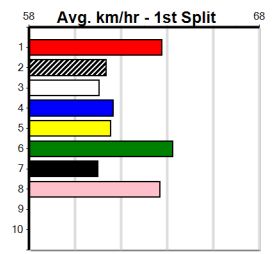

MANNINGS GREYHOUND COMPLEX (275+

Distance: 425m, Race Type: Grade 6, Total Prizemoney: $1,530
1st: $1,000, 2nd: $320, 3rd: $160, 4th: $50

CRUISING AMY (8) is armed with slick early speed and she should break up the field through the bend. RUNNING RIVER (1) has good early burn and he will be in the firing line throughout. PERFECT STAR (4) has raced well here previously.

Watchdog Tips: **8** **1** **4** **6** **Bet:** **Win 8**