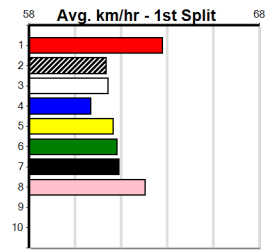

AVARD CIVIL (275+ RANK)

Distance: 425m, Race Type: Grade 5, Total Prizemoney: $1,530
1st: $1,000, 2nd: $320, 3rd: $160, 4th: $50

JUICE (6) has been racing with confidence of late and she has the speed to make every post a winner. SUNSHINE GOLD (2) has a solid record here and he can atone for some luckless runs of late. KINIMAKATKA (1) should race well fresh.

Watchdog Tips: 6 2 1 3 Bet: Win 6

KINIMAKATKA [5] Resuming, talented when fit, can threaten $4.60
Owner(s): G Lemin
Winning Distances: < 300m (0) 300 - 399m (2) 400 - 499m (7) 500 - 599m (2) 600 - 699m (0) > 700m (0)
Trainer: Gayle Lemin (Axedale)

SUNSHINE GOLD [5] Solid record here, drops in class, danger $9.00
Owner(s): D Sheridan
Winning Distances: < 300m (0) 300 - 399m (3) 400 - 499m (1) 500 - 599m (0) 600 - 699m (0) > 700m (0)
Trainer: Douglas Sheridan (Talbot)

URANA FERNANDO [5] Handy effort two runs back, must keep safe $8.00
Owner(s): S Trim
Winning Distances: < 300m (0) 300 - 399m (8) 400 - 499m (8) 500 - 599m (1) 600 - 699m (0) > 700m (0)
Trainer: Susan Trim (Campbells Forest)

HILLBILLY JOKER [5] One paced, can push wide, may find bother $10.00
Owner(s): M AND J GREYHOUNDS (SYN), J Wilson, M Hendy
Winning Distances: < 300m (0) 300 - 399m (2) 400 - 499m (3) 500 - 599m (0) 600 - 699m (0) > 700m (0)
Trainer: Michael Hendy (Korong Vale)

SEMANTIC QUEEN [5] Beaten in all four runs here, look to others $12.00
Owner(s): J Formosa
Winning Distances: < 300m (0) 300 - 399m (5) 400 - 499m (0) 500 - 599m (0) 600 - 699m (0) > 700m (0)
Trainer: Jordan Formosa (Heathcote)