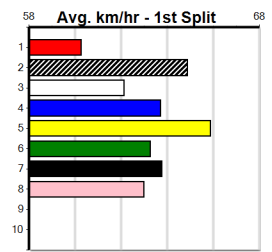

JARROD LARKIN CONCRETING (275+ RANK)

Distance: 425m, Race Type: Grade 5, Total Prizemoney: $1,530
1st: $1,000, 2nd: $320, 3rd: $160, 4th: $50

OHANA PAW PATROL (8) relies heavily on luck, however he should get plenty of room to move early and there will be no excuses today. AEROPLANE LEXI (6) is better than her past few runs and has early speed. ZIPPING SWAZI (3) is in great form

Watchdog Tips: 8 6 3 2 Bet: Win 8

Table with columns: Form Box, Wgt, Dist, Track, Date, Time, BON, Margin, 1st/2nd (Time), PIR, Checked, Comment, W/R, Split 1, S/P, Grade

BLUE BALE (NSW)[5] Down on confidence but the draw helps, place $8.00
Owner(s): S Bunchusri
Sire: BARCIA BALE Dam: DYNA PATTY
Trainer: Suwit Bunchusri (Talbot)
Winning Distances: < 300m (0) 300 - 399m (1) 400 - 499m (2) 500 - 599m (0) 600 - 699m (0) > 700m (0)
Winning Weights: 34.7(2) 35.2(1)

Box History table for BLUE BALE (NSW)[5] and Prize Best Starts Trk/Dts APM

MAGIC LIES (NSW)[5] Goes well here, good early burn, respect $7.50
Owner(s): INTEGRITY CHASING (SYN), T Cogger, M Cogger
Sire: PAW LICKING Dam: MAGIC LIAR
Trainer: Brenda Kinder (Girgarre)
Winning Distances: < 300m (0) 300 - 399m (3) 400 - 499m (6) 500 - 599m (0) 600 - 699m (0) > 700m (0)
Winning Weights: 25.0(1) 25.2(1) 25.5(1) 25.8(1) 26.4(1) 26.6(2) 27.1(2)

Box History table for MAGIC LIES (NSW)[5] and Prize Best Starts Trk/Dts APM

ZIPPING SWAZI (NSW)[5] Back in form, settles on the speed, threat $3.60
Owner(s): J Tolson
Sire: ZIPPING GARTH Dam: ZIPPING DIVA
Trainer: Jason Tolson (Adelaide Lead)
Winning Distances: < 300m (0) 300 - 399m (1) 400 - 499m (3) 500 - 599m (3) 600 - 699m (0) > 700m (0)
Winning Weights: 26.4(1) 26.5(1) 26.7(1) 27.2(1) 27.3(1) 27.5(1) 27.6(1)

Box History table for ZIPPING SWAZI (NSW)[5] and Prize Best Starts Trk/Dts APM

HOLLYWOOD FRANKY [5] Talented but drawn to find bother, place best $6.00
Owner(s): Cotton Eye Joes (SYN), G Rudd, D Erdman, W Telford, N Seers, B Brown
Sire: FERAL FRANKY Dam: PHILADELPHIA PIP
Trainer: Brian Brown (Axedale)
Winning Distances: < 300m (0) 300 - 399m (2) 400 - 499m (1) 500 - 599m (0) 600 - 699m (0) > 700m (0)
Winning Weights: 29.3(1) 30.2(1) 31.3(1)

Box History table for HOLLYWOOD FRANKY [5] and Prize Best Starts Trk/Dts APM

ROMENA CHARM [5] Struggled for a while now, look to others $21.00
Owner(s): UGLIETTA (SYN), J Uglietta, M Uglietta
Sire: SENNACHIE Dam: WHAT FEELING
Trainer: Joe Uglietta (Yan Yean)
Winning Distances: < 300m (0) 300 - 399m (5) 400 - 499m (2) 500 - 599m (0) 600 - 699m (0) > 700m (0)
Winning Weights: 27.0(1) 27.1(3) 27.2(2) 27.4(1)

Box History table for ROMENA CHARM [5] and Prize Best Starts Trk/Dts APM