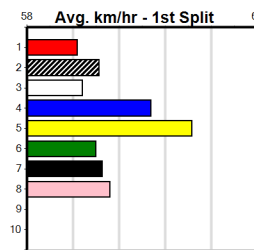

Bendigo

3

2:39PM

(VIC time)

HIP POCKET BENDIGO (275+ RANK)

Distance: 425m, Race Type: Grade 7, Total Prizemoney: $1,530
1st: $1,000, 2nd: $320, 3rd: $160, 4th: $50

SHOWGIRL KARA (4) turned in a gutsy performance to score here last time and she will continue to get better. SHE IS SPOILT (8) is an improving type and she likes to stay wide in her races.
HILLBILLY ROCKY (2) can run a cheeky race.

Watchdog Tips: **4** **8** **2** **5** **Bet:** **Box Trifecta 2,4,5,8 ($10 for 41.67%)**

1

MO CITY [7] **Poor winning record, lacking confidence, no** **$26.00**
BK Dog May-20 **Sire: MEPUNGA BLAZER** **Dam: PENELOPES CRUZN** **Trainer: Justin Jacobs (Carisbrook)**
Owner(s): J Jacobs
Winning Distances: < 300m (0) 300 - 399m (1) 400 - 499m (0) 500 - 599m (0) 600 - 699m (0) > 700m (0)
Winning Weights: 33.2(1)

Box	1st	2nd	3rd	4th	5th	6th	7th	8th
1								
2								
3	1	1	1	1	4	1	2	3
4			2	4	4	2		2
5			4	1	1	3	3	2
6			1	3	3	4	3	2
7			4	2	4	3	2	2
8		1		4	5	2	4	3

Prize Best Starts Trk/Dts APM $5280.00 NBT 105-1-2-14 25-0-0-2 499

Last 3 wins NOT included above

Form	Box	Wgt	Dist	Track	Date	Time	BON	Margin	1st/2nd (Time)	PIR	Checked	Comment	WR	Split 1	S/P	Grade
1st	(3)	33.2	390	BAL	R1	28-Mar-22	22.80	22.14	0.50L CHASING THE HIGH (22.82)	M/11				8.54		$9.70 T3-M

2

HILLBILLY ROCKY [7] **Can show early speed at times, major player** **$8.00**
BE Dog Nov-21 **Sire: AUSSIE INFRARED** **Dam: IMMINENT REALITY** **Trainer: Michael Hendy (Korong Vale)**
Owner(s): M AND J GREYHOUNDS (SYN), J Wilson, M Hendy
Winning Distances: < 300m (0) 300 - 399m (1) 400 - 499m (0) 500 - 599m (0) 600 - 699m (0) > 700m (0)
Winning Weights: 25.8(1)

Box	1st	2nd	3rd	4th	5th	6th	7th	8th
1								
2								
3		1	1			3		
4			1					2 1
5				1	1	1		
6								
7	1					1		
8								

Prize Best Starts Trk/Dts APM $1920.00 NBT 17-1-1-2 3-0-1-1 884

Last 3 wins NOT included above

Form	Box	Wgt	Dist	Track	Date	Time	BON	Margin	1st/2nd (Time)	PIR	Checked	Comment	WR	Split 1	S/P	Grade
1st	(7)	25.8	390	SHP	R2	28-Dec-23	22.72	22.17	3.5L HARDSTYLE SIENNA (22.96)	M/11				8.54		$2.70 T3-M

3

JACQUINOT JET [7] **Yet to fire in 16 runs here, look to others** **$21.00**
BK Dog Feb-20 **Sire: MOREIRA** **Dam: POPPY PETE** **Trainer: Bruce Jacobs (Carisbrook)**
Owner(s): B Jacobs
Winning Distances: < 300m (0) 300 - 399m (1) 400 - 499m (0) 500 - 599m (0) 600 - 699m (0) > 700m (0)
Winning Weights: 32.5(1)

Box	1st	2nd	3rd	4th	5th	6th	7th	8th
1								
2								
3			1	2	5	5	1	
4			1		3	3	2	
5				2	3	2	3 1	
6	1		2	1	3	2	1 2	
7				1	1	3	2 2	
8				1	2	4	4 1	

Prize Best Starts Trk/Dts APM $3445.00 NBT 96-1-1-6 16-0-0-0 35

Last 3 wins NOT included above

Form	Box	Wgt	Dist	Track	Date	Time	BON	Margin	1st/2nd (Time)	PIR	Checked	Comment	WR	Split 1	S/P	Grade
1st	(6)	32.5	390	WBL	R3	04-Apr-22	22.91	22.41	3.5L MENARI HUGH (23.15)	M/11		C1		9.00		$9.10 M

4

SHOWGIRL KARA (NSW)[7] **Gutsy effort to score last time, suited again** **$2.40**
BK Bitch Oct-21 **Sire: ORSON ALLEN** **Dam: VICTORIA'S KARA** **Trainer: David Shovan (Powlett Planes)**
Owner(s): D Shovan
Winning Distances: < 300m (0) 300 - 399m (0) 400 - 499m (1) 500 - 599m (0) 600 - 699m (0) > 700m (0)
Winning Weights: 29.0(1)

Box	1st	2nd	3rd	4th	5th	6th	7th	8th
1								
2								
3								1
4								
5						1	1	1 1
6							1	
7		2						
8								

Prize Best Starts Trk/Dts APM $2330.00 24.49(1)-17/4/24 11-1-2-0 1-1-0-0 1235

Last 3 wins NOT included above

Form	Box	Wgt	Dist	Track	Date	Time	BON	Margin	1st/2nd (Time)	PIR	Checked	Comment	WR	Split 1	S/P	Grade
1st	(1)	29.0	425	BEN	R3	17-Apr-24	24.49	24.30	0.75L BLUE FLAME (24.53)	M/122		SW		6.61		$13.70 M