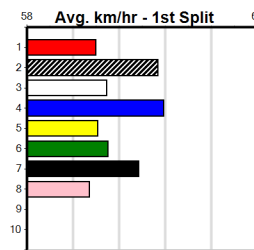

PETER BROWN CUSTOM HOMES (275+ RANK)

Distance: 500m, Race Type: Mixed 6/7, Total Prizemoney: $1,740
1st: $1,150, 2nd: $360, 3rd: $180, 4th: $50

VALLETTA DIVA (4) is armed with good early burn and she will find this easier than her most recent racing. CAPALA (2) was never headed in his handy 24.20 win here and he will be better for the run last time. DESTINI BELLANCA (7) is suited out wide.

Watchdog Tips:	4	2	7	8	Bet:	Win 4

Form Box	Wgt	Dist	Track	Date	Time	BON	Margin	1st/2nd (Time)	PIR	Checked	Comment	WR	Split 1	S/P	Grade
1	SCALA BLACK [7] Strong winner two runs back, can run a drum $6.00														
	BKW	Dog	Jun-21		Sire: BEAST UNLEASHED		Dam: ZIPPING KELLY		Trainer: Laurence Scala (Eynesbury)						
	Owner(s): L Scala														
	Winning Distances: < 300m (0) 300 - 399m (0) 400 - 499m (0) 500 - 599m (1) 600 - 699m (0) > 700m (0)														
	Winning Weights: 38.7(1)														
	6th (2)	39.1	300	HVL	R1	30-Jul-23	17.12	16.45	4.00L	TABULA RASA (16.84)	S/7		4.10	$8.10	M
	3rd (2)	39.4	390	BAL	R2	21-Aug-23	22.98	22.38	4.50L	CRUISING LOREN (22.67)	M/43		8.95	$3.70	T3-M
	4th (8)	39.1	450	BAL	R2	26-Aug-23	26.07	25.21	6.50L	CHIEF DESTROYER (25.64)	M/445		6.98	$6.70	M
	ST (-)	38.5	300	HVL		13-Mar-24	17.25		4.75L	Trial Cleared	M/44	3of4			ST
	4th (5)	38.9	400	GEL	R2	02-Apr-24	23.30	22.50	3.25L	WISE MOVE (23.09)	M/65		8.91	$21.00	M
	4th (3)	39.0	425	BEN	R1	10-Apr-24	24.85	24.18	4.50L	PEAKY CONE (24.55)	S/774		6.92	$4.80	T3-M
	1st (4)	38.7	500	BEN	R1	17-Apr-24	28.86	28.28	2.50L	GREYSIND FEVER (29.02)	M/221		6.83	$2.90	M
	5th (4)	38.9	500	BEN	R7	24-Apr-24	29.26	28.24	8.00L	ZIPPING GWEN (28.73)	S/677		6.89	$27.60	T3-RW
	Last 3 wins NOT included above														
	Prize Best Starts Trk/Dts APM														

2	CAPALA [6] Settles on the speed, getting stronger, danger $3.40														
	BK	Dog	Jan-22		Sire: ORSON ALLEN		Dam: OUR MAGIC TURBO		Trainer: Thomas Wark (Rushworth)						
	Owner(s): beers for the boys (SYN), D Baldwin, D Chillingsworth, P Rattray														
	Winning Distances: < 300m (0) 300 - 399m (0) 400 - 499m (2) 500 - 599m (0) 600 - 699m (0) > 700m (0)														
	Winning Weights: 28.8(1) 29.1(1)														
	7th (3)	28.7	425	BEN	R9	17-Jan-24	25.16	24.19	5.50L	BUBSY FERNANDO (24.78)	M/677		6.88	$4.30	7
	4th (2)	28.5	350	HVL	R5	31-Jan-24	20.30	19.65	8.00L	TAT LEAH (19.74)	M/7		6.80	$14.50	7
	7th (5)	29.0	390	SHP	R10	05-Mar-24	23.01	22.11	8.50L	MARKET MOVES (22.45)	M/77		9.22	$35.50	7
	6th (7)	29.1	425	BEN	R3	13-Mar-24	24.85	24.00	3.5L	SPIRIT OF PANAMA (24.62)	M/345		6.66	$10.40	T3-7
	6th (2)	29.2	450	SHP	R4	23-Mar-24	26.06	24.66	11.00	ON THE BEER (25.32)	M/578		6.74	$75.30	X67
	1st (1)	29.1	425	BEN	R3	28-Mar-24	24.20	24.02	4.50L	CRUISING AMY (24.50)	M/111		6.55	$2.60	T3-7
	2nd (4)	29.1	450	SHP	R5	11-Apr-24	25.52	25.34	2.50L	MEPUNGA TILLY (25.35)	M/111		6.65	$50.70	X67
	5th (2)	29.1	500	BEN	R7	17-Apr-24	29.04	28.28	8.00L	CRUSOE RICO (28.51)	M/255		6.61	$6.40	X67
	Last 3 wins NOT included above														
	1st (7)	28.8	425	BEN	R2	03-Jan-24	24.70	24.10	2.50L	RITZA DALE (24.86)	M/332		6.81	$3.30	M
	Prize Best Starts Trk/Dts APM