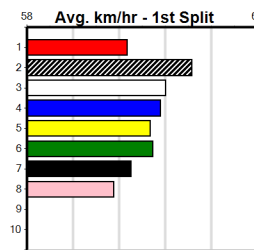

HANRAHAN PLUMBING (275+ RANK)

Distance: 500m, Race Type: Grade 5, Total Prizemoney: $1,740
1st: $1,150, 2nd: $360, 3rd: $180, 4th: $50

CLARETOWN SADIE (7) will need some luck early but she has a nice turn of foot and the class edge over her rivals. BEN OLLIE (6) has been placed in four of six here and he can stay wide in his races. LUCKY ONE (2) is nearing another win

Watchdog Tips: 7 6 2 1 Bet: Win 7

SMALL Demeanour (NSW) Capable but needs things his own way, place $9.00
BK Dog May-21 Sire: ZAMBORA BROCKIE Dam: MELISSA'S PRIDE
Trainer: Robert Hayes (Toolleen)
Winning Distances: < 300m (1) 300 - 399m (5) 400 - 499m (3) 500 - 599m (0) 600 - 699m (0) > 700m (0)
Box History table and Prize Best Starts table included.

LUCKY ONE [5] Racing well, nearing another win, threat $7.50
BK Dog Jan-21 Sire: FERNANDO BALE Dam: UNIQUE JOSAPHINE
Trainer: Darren Burkett (Girgarre)
Winning Distances: < 300m (0) 300 - 399m (3) 400 - 499m (4) 500 - 599m (0) 600 - 699m (0) > 700m (0)
Box History table and Prize Best Starts table included.

FIRE WIRE [5] In great form but may get crowded early, risky $3.60
F Dog Feb-21 Sire: ZAMBORA BROCKIE Dam: ZINNIA
Trainer: Cameron Knott (Mt Camel)
Winning Distances: < 300m (0) 300 - 399m (1) 400 - 499m (3) 500 - 599m (2) 600 - 699m (0) > 700m (0)
Box History table and Prize Best Starts table included.

TANTANGARA GIRL [5] Needs luck but caught the eye last time, place $10.00
WBK Bitch Aug-21 Sire: FERNANDO BALE Dam: CAPTAIN JACKIE
Trainer: David Shovan (Powlett Planes)
Winning Distances: < 300m (0) 300 - 399m (1) 400 - 499m (3) 500 - 599m (0) 600 - 699m (0) > 700m (0)
Box History table and Prize Best Starts table included.

MARIONVALE GAL [5] Bkls One paced, gets buried back, tough ask $21.00
BK Bitch Dec-20 Sire: MY REDEEMER Dam: MONEYPENNY
Trainer: Scott Millard (Kyneton)
Winning Distances: < 300m (0) 300 - 399m (1) 400 - 499m (2) 500 - 599m (0) 600 - 699m (0) > 700m (0)
Box History table and Prize Best Starts table included.