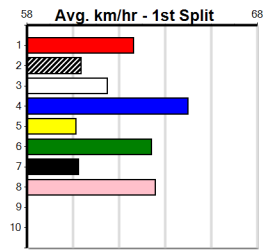

SHIMA SHINE @ STUD (275+ RANK)

Distance: 425m, Race Type: Grade 7, Total Prizemoney: $1,530
1st: $1,000, 2nd: $320, 3rd: $160, 4th: $50

NOIR SATIN (6) is far better than his past few runs and he should settle in the first half. MOVE OF MAGNUS (4) is another who is better than his form reads and he is expected to fire fresh. MY BRO WHO (7) is suitably drawn out wide.

Watchdog Tips:

6

4

7

1

Bet:

Win 6

Form	Box	Wgt	Dist	Track	Date	Time	BON	Margin	1st/2nd (Time)	PIR	Checked	Comment	WR	Split	1	S/P	Grade

1

URANA EXPRESS [7] **Prefer out wide but has solid muster, respect** **$7.50**
WBE Bitch **Sep-21** **Sire: SUPERIOR PRODUCT** **Dam: MA'S PLUM JAM** **Trainer: Paul May (Inglewood)**
Owner(s): P May
Winning Distances: < 300m (0) 300 - 399m (1) 400 - 499m (0) 500 - 599m (0) 600 - 699m (0) > 700m (0)
Winning Weights: 24.7(1)
5th (6) 24.3 400 WGL R2 20-Aug-23 23.65 22.46 11.00 LAKEVIEW JACK (22.88) M/56 . . . W 8.76 $8.20 M
1st (5) 24.7 300 HVL R2 28-Sep-23 17.01 16.85 1.00L WICKET MAIDEN (17.08) M/2 . . . . 3.98 $12.30 T3-M
4th (6) 24.4 400 GEL R10 17-Oct-23 23.26 22.76 3.25L DANTE BALE (23.04) Q/12 . . . W 8.59 $4.30 T
5th (1) 24.8 400 GEL R9 23-Oct-23 23.73 22.51 13.00 DASHING ROBIN (22.86) Q/45 . . . W 8.71 $2.40 T
8th (3) 24.0 320 RIC R11 20-Nov-23 19.90 17.97 21.00 BATTLIN' BOB (18.48) 128 128 . . . 2.16 $61.00 5
8th (8) 23.3 425 BEN R3 15-Dec-23 25.11 23.71 11.00 NICKLEBY ACTION (24.35) M/888 . . SW . 6.82 $22.40 X67
4th (7) 24.3 425 BEN R3 06-Mar-24 24.84 23.79 4.75L ALWAYS MIA (24.51) M/246 . . . W 6.70 $4.00 T
8th (4) 25.5 410 HOR R2 19-Apr-24 24.99 23.40 19.00 SPAGHETTI ARMS (23.69) M/78 . . SW . 11.22 $12.20 T
Last 3 wins NOT included above

Box History

Bx	1st	2nd	3rd	4th	5th	6th	7th	8th
1					1	2		
2								
3								1
4								1
5	1							
6				1	1			
7				1				
8								1

Prize Best $1260.00
Starts NBT
Trk/Dts 10-1-0-0
APM 2-0-0-0 282

2

TORNADO JACK [7] **Likely to get crowded early on, prefer others** **$12.00**
F Dog **Dec-21** **Sire: BUCKLE UP WES** **Dam: LANCOME LADY** **Trainer: Thomas Boehmke (Narewillock)**
Owner(s): T Boehmke
Winning Distances: < 300m (0) 300 - 399m (0) 400 - 499m (1) 500 - 599m (0) 600 - 699m (0) > 700m (0)
Winning Weights: 28.5(1)
7th (5) 28.3 450 SHP R3 08-Feb-24 26.34 25.34 6.50L KRIS BAR PADDY (25.89) M/555 . . SW . 7.02 $21.80 M
3rd (3) 28.5 425 BEN R1 21-Feb-24 25.15 23.87 12.00 JOHNNY BONKERS (24.37) M/766 . . . . 6.95 $48.90 M
4th (3) 28.9 425 BEN R1 13-Mar-24 24.90 24.00 6.00L ARCHIE MCIVOR (24.48) M/674 . . . . 6.84 $53.80 T3-M
1st (6) 28.5 450 BAL R3 21-Mar-24 26.08 25.43 1.00L MISS BOOM (26.14) S/821 . . SW . 7.12 $7.70 M
6th (1) 29.0 485 HOR R9 29-Mar-24 28.37 27.28 16.00 NELLIE ZOOM (27.28) M/446 . . . . 6.85 $25.20 X67
5th (2) 28.9 425 BEN R3 10-Apr-24 24.83 24.18 8.50L COOPER SUMMER (24.25) S/766 . . . . 6.93 $57.00 T3-T
6th (8) 28.5 500 BEN R7 17-Apr-24 29.13 28.28 9.00L CRUSOE RICO (28.51) S/766 . . . . 6.83 $46.50 X67
6th (5) 29.1 450 BAL R9 22-Apr-24 26.29 25.46 6.50L SERENITY GIRL (25.86) M/77 . . . . 7.00 $47.90 T3-T
Last 3 wins NOT included above

Box History

Bx	1st	2nd	3rd	4th	5th	6th	7th	8th
1			1				3	
2						1		1
3		1	1			1		
4					1	1		
5				1		2	1	
6	1			2			1	
7			1					
8		1				1		

Prize Best $1900.00
Starts NBT
Trk/Dts 22-1-1-3
APM 11-0-1-3 1318