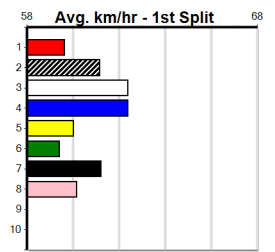

Watchdog Tips:

4

7

6

5

Bet:

Win 4

Table with columns: Form Box, Wgt, Dist, Track, Date, Time, BON, Margin, 1st/2nd (Time), PIR, Checked, Comment, W/R, Split 1, S/P, Grade