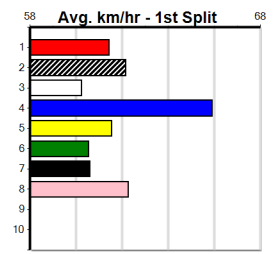

Bendigo
12
5:38PM
(VIC time)

SPORTSBET SAME RACE MULTI (275+ RANK)

Distance: 425m, Race Type: Grade 5, Total Prizemoney: $1,530
1st: $1,000, 2nd: $320, 3rd: $160, 4th: $50

BEAT THE FALCON (8) has a good record here and he will find this easier than his most recent racing. RIO REEF (2) has been luckless since resuming and she is expected to show improvement. JAGGER'S LADY (1) has the good draw.

Watchdog Tips: 8 2 1 4 Bet: Win 8

1	JAGGER'S LADY [5]	Rarely runs a bad race here, well drawn, threat	$7.50
	BK Bitch Nov-19	Sire: FERNANDO BALE Dam: DIM SIM	Trainer: Jason Formosa (Heathcote)
	Owner(s): J Formosa		
	Winning Distances: < 300m (0) 300 - 399m (4) 400 - 499m (4) 500 - 599m (1) 600 - 699m (0) > 700m (0)		
	Winning Weights: 26.2(1) 26.6(2) 27.0(2) 27.3(1) 27.9(1) 28.0(1) 28.2(1)		
	5th (3) 29.9 390 SHP R3 22-Feb-24 23.10 22.29 10.00 CLARA STELLA (22.41) M/75 . . . . . 9.11 $18.50 T3-5		
	3rd (5) 29.5 390 SHP R12 29-Feb-24 22.81 22.06 2.25L JEAN'S RIVER (22.67) M/34 . . . . . 8.85 $38.70 5		
	3rd (4) 29.8 390 SHP R5 05-Mar-24 22.78 22.11 10.00 FOUND A SPOT (22.11) S/73 . . . . . 8.85 $16.80 5		
	6th (1) 29.8 390 SHP R11 07-Mar-24 22.90 22.39 6.00L REDLEG BULL ANT (22.51) M/87 . . . . . 9.13 $21.80 T3-5		
	8th (4) 29.6 425 BEN R11 14-Apr-24 25.08 24.03 10.00 MY COMPASS (24.38) M/678 . . . . . 7.02 $29.00 T3-5		
	7th (7) 29.5 390 SHP R7 18-Apr-24 23.07 22.09 11.00 TWILIGHT KING (22.32) M/66 . . . . . 8.99 $37.50 T3-5		
	6th (3) 29.3 390 BAL R4 22-Apr-24 23.04 22.24 9.50L PAT PENNY (22.48) M/85 . . . . . 8.97 $49.30 T3-5		
	5th (4) 29.3 390 SHP R12 25-Apr-24 23.01 22.31 11.00 MISTER SHOEMAN (22.31) S/77 . . . . . 9.32 $41.20 5		
	Last 3 wins NOT included above		
	1st (6) 28.2 450 SHP R7 20-Feb-23 25.83 25.16 1.00L KRAKEN PEARLER (25.90) M/331 . . . . . 6.82 $5.90 5		
1st (1) 27.9 425 BEN R11 19-Apr-23 24.42 24.19 2.50L HYDRO GLIDE (24.59) M/111 . . . . . 6.61 $2.10 T3-5			
1st (4) 28.0 390 BAL R12 26-Aug-23 22.41 22.21 1.00L RUBY YAP (22.47) M/32 . . . . . 8.61 $4.40 5			

2	RIO REEF [5]	No luck since resuming, can atone, danger	$4.00
	BK Bitch Aug-20	Sire: ZIPPING GARTH Dam: LILLY FOX	Trainer: Jordan Formosa (Heathcote)
	Owner(s): M Carter		
	Winning Distances: < 300m (0) 300 - 399m (4) 400 - 499m (0) 500 - 599m (0) 600 - 699m (0) > 700m (0)		
	Winning Weights: 26.0(1) 26.2(1) 26.3(1) 26.6(1)		
	7th (1) 27.6 385 SHP R5 10-Aug-23 22.58 21.79 12.00 SLIPPERY SHARK (21.79) M/87 . . . . . 8.96 $6.80 5		
	5th (2) 27.6 385 SHP R6 17-Aug-23 22.46 22.02 6.50L EVERGLADE (22.02) S/55 . . . . . 8.61 $4.90 T3-5		
	3rd (1) 27.4 385 SHP R3 31-Aug-23 22.41 22.06 1.25L MYSTIFY PRINCESS (22.33) M/23 . . . . . 8.38 $1.90 5		
	6th (1) 27.5 385 SHP R4 07-Sep-23 22.50 21.82 7.00L VIKING (22.04) M/56 . . . . . 8.63 $3.90 T3-5		
	7th (4) 27.1 390 SHP R4 05-Oct-23 23.07 22.55 7.50L HEIDI HEART (22.55) S/77 . . . . . 8.69 $6.20 T3-5		
	5th (8) 27.2 390 SHP R12 12-Oct-23 23.10 22.45 7.00L COFFEE AND CREAM (22.62) M/44 . . . . . 8.69 $3.30 5		
	5th (2) 26.4 390 SHP R12 08-Feb-24 23.20 22.17 6.50L DESTINI SPITFIRE (22.77) S/44 . . . . . 8.99 $4.70 5		
	6th (6) 26.3 390 SHP R11 25-Apr-24 23.28 22.31 12.00 CAVEMAN (22.49) S/76 . . . . . 9.21 $6.70 5		
	Last 3 wins NOT included above		
	1st (8) 26.2 390 BAL R9 26-Oct-22 22.31 22.21 2.00L HYDRO GLIDE (22.43) M/11 . . . . . 8.47 $3.20 7		
1st (6) 26.3 390 BAL R2 03-Nov-22 22.33 21.78 1.75L NOVA GIRL (22.44) M/21 . . . . . 8.42 $7.50 X67			
1st (4) 26.6 385 SHP R12 08-Jun-23 21.88 21.65 0.75L ENGAGING (21.93) M/11 . . . . . 8.15 $4.00 5H