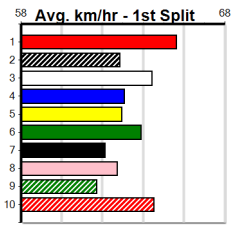

CKH PAINTING

6
12:22PM
(VIC time)

Distance: 450m, Race Type: Grade 5 T3, Total Prizemoney: $2,925
1st: $1,950, 2nd: $600, 3rd: $300, 4th: $75

SHOWGIRL SHIRLEY (1) is drawn to race on the speed from the outset in this and she looks hard to reel in if she can find the arm here. TRUVY BALE (3) has met some talented types in her last few outings and could be the main danger.

Watchdog Tips:

1 3 2 7 Bet: Win 1

1 SHOWGIRL SHIRLEY [5] <i>Drawn to race on the speed throughout, go close.</i> BK B Mar-22 BERNARDO HOOK ALONG BOOK BEST BET $3.00 Trainer: David Kerr (Caldermeade)										Winning Boxes <table border="1"> <tr><td>1</td><td>2</td><td>3</td><td>4</td><td>5</td><td>6</td><td>7</td><td>8</td></tr> <tr><td>2</td><td>3</td><td>1</td><td></td><td></td><td></td><td></td><td></td></tr> <tr><td>Prize</td><td></td><td></td><td></td><td>$9,415.00</td><td></td><td></td><td></td></tr> <tr><td>Best</td><td></td><td></td><td></td><td>FSH</td><td></td><td></td><td></td></tr> <tr><td>Starts</td><td></td><td></td><td></td><td>23-6-0-0</td><td></td><td></td><td></td></tr> <tr><td>Trk/Dst</td><td></td><td></td><td></td><td>0-0-0-0</td><td></td><td></td><td></td></tr> <tr><td>APM</td><td></td><td></td><td></td><td>$4991</td><td></td><td></td><td></td></tr> </table>				
2 DETRIOT [5] <i>Top mid race burn in his recent wins, chance here.</i> BK D Nov-21 FLYING RICCIARDO FLOWING $5.50 Trainer: Darren Burkett (Girgarre)										Winning Boxes <table border="1"> <tr><td>1</td><td>2</td><td>3</td><td>4</td><td>5</td><td>6</td><td>7</td><td>8</td></tr> <tr><td></td><td></td><td>1</td><td>2</td><td></td><td>1</td><td></td><td></td></tr> <tr><td>Prize</td><td></td><td></td><td></td><td>$7,135.00</td><td></td><td></td><td></td></tr> <tr><td>Best</td><td></td><td></td><td></td><td>25.77</td><td></td><td></td><td></td></tr> <tr><td>Starts</td><td></td><td></td><td></td><td>24-4-2-3</td><td></td><td></td><td></td></tr> <tr><td>Trk/Dst</td><td></td><td></td><td></td><td>13-2-1-1</td><td></td><td></td><td></td></tr> <tr><td>APM</td><td></td><td></td><td></td><td>$4318</td><td></td><td></td><td></td></tr> </table>				
3 TRUVY BALE (NSW)[5] <i>Met some talented ones in recent times, danger.</i> BK D Sep-21 JARVIS BALE DAITHY ALLEN $4.20 Trainer: Ian Beattie (Laceyby)										Winning Boxes <table border="1"> <tr><td>1</td><td>2</td><td>3</td><td>4</td><td>5</td><td>6</td><td>7</td><td>8</td></tr> <tr><td></td><td></td><td>2</td><td>1</td><td></td><td></td><td>1</td><td></td></tr> <tr><td>Prize</td><td></td><td></td><td></td><td>$10,835.00</td><td></td><td></td><td></td></tr> <tr><td>Best</td><td></td><td></td><td></td><td>25.70</td><td></td><td></td><td></td></tr> <tr><td>Starts</td><td></td><td></td><td></td><td>27-4-2-8</td><td></td><td></td><td></td></tr> <tr><td>Trk/Dst</td><td></td><td></td><td></td><td>5-1-0-1</td><td></td><td></td><td></td></tr> <tr><td>APM</td><td></td><td></td><td></td><td>$5443</td><td></td><td></td><td></td></tr> </table>				
4 SIALA GIBLET [5] <i>Draw is a worry in this, will need to step cleanly</i> BD B Nov-19 WORM BURNER DYNA GERDA $41.00 Trainer: Kate Jackson (Kamarooka)										Winning Boxes <table border="1"> <tr><td>1</td><td>2</td><td>3</td><td>4</td><td>5</td><td>6</td><td>7</td><td>8</td></tr> <tr><td></td><td></td><td></td><td></td><td></td><td></td><td></td><td>3 1</td></tr> <tr><td>Prize</td><td></td><td></td><td></td><td>$36,655.00</td><td></td><td></td><td></td></tr> <tr><td>Best</td><td></td><td></td><td></td><td>25.89</td><td></td><td></td><td></td></tr> <tr><td>Starts</td><td></td><td></td><td></td><td>112-13-19-22</td><td></td><td></td><td></td></tr> <tr><td>Trk/Dst</td><td></td><td></td><td></td><td>5-2-0-0</td><td></td><td></td><td></td></tr> <tr><td>APM</td><td></td><td></td><td></td><td>$6058</td><td></td><td></td><td></td></tr> </table>				
5 LUCKY FERNANDO (NSW)[5] <i>May get shuffled back from this draw, tested.</i> BK D Dec-19 FERNANDO BALE BOOK OF LUCK $26.00 Trainer: Nathan Mckay (Toolleen)										Winning Boxes <table border="1"> <tr><td>1</td><td>2</td><td>3</td><td>4</td><td>5</td><td>6</td><td>7</td><td>8</td></tr> <tr><td></td><td></td><td></td><td>3</td><td>2</td><td></td><td>3</td><td>2 3</td></tr> <tr><td>Prize</td><td></td><td></td><td></td><td>$31,805.00</td><td></td><td></td><td></td></tr> <tr><td>Best</td><td></td><td></td><td></td><td>25.86</td><td></td><td></td><td></td></tr> <tr><td>Starts</td><td></td><td></td><td></td><td>98-13-11-11</td><td></td><td></td><td></td></tr> <tr><td>Trk/Dst</td><td></td><td></td><td></td><td>8-2-0-2</td><td></td><td></td><td></td></tr> <tr><td>APM</td><td></td><td></td><td></td><td>$5563</td><td></td><td></td><td></td></tr> </table>				
6 DAN DAN [5] <i>Has enough talent for this but will need to step.</i> RBD D Apr-20 ZINZAN BROOKE AVATAR SPARKLE $8.00 Trainer: Kate Gorman (Tanjil South)										Winning Boxes <table border="1"> <tr><td>1</td><td>2</td><td>3</td><td>4</td><td>5</td><td>6</td><td>7</td><td>8</td></tr> <tr><td></td><td></td><td>1</td><td></td><td></td><td></td><td>2 2 2</td><td></td></tr> <tr><td>Prize</td><td></td><td></td><td></td><td>$27,140.00</td><td></td><td></td><td></td></tr> <tr><td>Best</td><td></td><td></td><td></td><td>FSH</td><td></td><td></td><td></td></tr> <tr><td>Starts</td><td></td><td></td><td></td><td>79-11-7-12</td><td></td><td></td><td></td></tr> <tr><td>Trk/Dst</td><td></td><td></td><td></td><td>0-0-0-0</td><td></td><td></td><td></td></tr> <tr><td>APM</td><td></td><td></td><td></td><td>$4493</td><td></td><td></td><td></td></tr> </table>