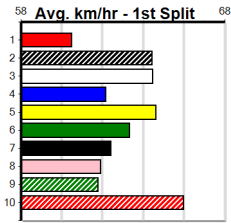

Shepparton

HARD STYLE RICO @ STUD

Distance: 390m, Race Type: Tier 3 - Grade 7, Total Prizemoney: $2,925
1st: $1,950, 2nd: $600, 3rd: $300, 4th: $75

9

1:29PM

(VIC time)

ZIPPING LIZZO (6) was a solid all the way winner 2 starts back and she may prove hard to hold out with any luck early here. RICOCHET BERRY (2) has plenty of ability and he could be right in the finish if fully fit after a fresher up.

Watchdog Tips:

6

2

7

1

Bet:

Win 6