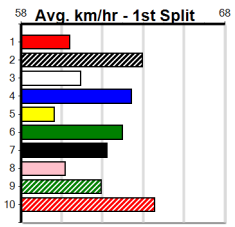

Shepparton

SPORTSBET GREEN TICKS

Distance: 390m, Race Type: Tier 3 - Maiden, Total Prizemoney: $2,535
1st: $1,680, 2nd: $520, 3rd: $260, 4th: $75

1

10:47AM
(VIC time)

RAGING ELSA (6) can be a bit hit or miss early but has plenty of ability and she may only need to step on terms to salute. PERFECT LIAM (8) has shown good mid race pace in his 2 placings to date and he can make his presence felt.

Watchdog Tips: **6** **8** **2** **4** **Bet:** **Box Trifecta 2,4,6,8 ($10 for 41.67%)**

1 KARA DANVERS [M] *** SCRATCHED ***													Winning Boxes							
BK B Apr-22 ALLEN DEED LASHIL													1 2 3 4 5 6 7 8							
Trainer: Simon Barker (Elphinstone) $8.00													Prize Best $395.00							
5th (4) 30.1 425 BEN R4 24-Mar-24 24.77 23.42 10.00LTHIRTY SECONDS (24.10) M/775 . . . . . 6.95 $17.20 MH													Starts FSTD							
4th (5) 29.7 450 BAL R1 07-Apr-24 26.02 24.91 1.75LHEAD HUNTER (25.90) Q/556 . . . . . 6.85 $24.70 M													Trk/Dst 3-0-1-0							
2nd (7) 30.0 450 SHP R2 25-Apr-24 26.02 25.30 10.00LASTON GARRATT (25.36) M/222 . . . . . 7.02 $3.00 M													APM 0-0-0-0							
Owner(s): S Barker													Prize $395							

2 HEART OF DARTS [M] <i>Shown good speed in handy recent placings, danger.</i>													Winning Boxes							
BKW B Jan-22 FARLEY TURBO PRINCESS MARJEN													1 2 3 4 5 6 7 8							
Trainer: Mathew Tabb (Lara) $4.20													Prize Best $555.00							
4th (2) 28.1 390 BAL R2 10-Apr-24 23.34 21.89 2.75LSTEP ON IT (23.15) M/62 . . . . . 8.80 $23.80 M													Starts FSH							
2nd (1) 28.1 390 WBL R3 15-Apr-24 22.61 22.46 0.25LQUEEN SHAKA (22.60) M/11 . . . . . 8.68 $7.80 M													Trk/Dst 5-0-1-1							
6th (8) 28.1 425 BEN R1 20-Apr-24 25.20 23.92 9.00LLAMIA LOUISE (24.58) M/125 . . . . . 6.69 $4.20 M													APM 0-0-0-0							
3rd (8) 28.4 390 WBL R1 29-Apr-24 22.60 22.39 3.25LYAALA JUNIOR (22.39) M/33 . . . . . 8.80 $2.40 M													Prize $555							
Owner(s): BELLE ZAC AND CHARLIE (SYN), M Tabb, S Tabb																				

3 RIVER GEORGE [M] <i>Likely to be in the back half early, tough ask.</i>													Winning Boxes							
BD D Nov-21 FERAL FRANKY NICKO DANCER													1 2 3 4 5 6 7 8							
Trainer: Julie Hall (Dingee) $26.00													Prize Best $160.00							
8th (4) 30.6 425 BEN R1 13-Mar-24 25.41 24.00 14.00LARCHIE MCIVOR (24.48) M/438 . . . . . 6.80 $62.60 T3-M													Starts NBT							
6th (1) 30.5 390 SHP R2 21-Mar-24 23.14 22.23 9.00LBUSHMAN'S ARCHIE (22.52) M/36 . . . . . 8.78 $106.90 T3-M													Trk/Dst 9-0-0-1							
8th (2) 30.9 390 SHP R2 18-Apr-24 23.43 22.09 18.00LMISS MELEE (22.22) S/78 . . . . . 9.18 $70.50 T3-M													APM 5-0-0-1							
3rd (3) 31.0 390 SHP R1 25-Apr-24 22.85 22.31 1.5LSHE IS SPOILT (22.77) S/22 . . . . . 8.61 $35.70 M													Prize $160							
Owner(s): J Hall																				

4 PIPPA [M] <i>Tough draw but shown plenty of talent, threat.</i>													Winning Boxes							
BEF B Feb-22 ORSON ALLEN TINK													1 2 3 4 5 6 7 8							
Trainer: Cameron Morris-flynn (Mitchell Park) $6.00													Prize Best $790.00							
3rd (6) 28.9 425 BEN R1 10-Apr-24 24.75 24.18 3.00LPEAKY CONE (24.55) M/442 . . . . . 6.78 $13.90 T3-M													Starts FSH							
2nd (7) 28.5 390 BAL R1 15-Apr-24 22.88 22.28 0.75LSALMON SPRAY (22.83) M/34 . . . . . 8.59 $5.90 T3-M													Trk/Dst 6-0-1-2							
4th (5) 28.1 410 HOR R1 23-Apr-24 23.79 23.26 6.00LTASTE OF HELL (23.39) Q/34 . . . . . 10.61 $30.00 M													APM 0-0-0-0							
3rd (2) 27.8 410 HOR R1 26-Apr-24 24.14 23.65 7.00LSOLO EFFORT (23.65) M/43 . . . . . 10.79 $2.70 M													Prize $790							
Owner(s): N Dewhurst