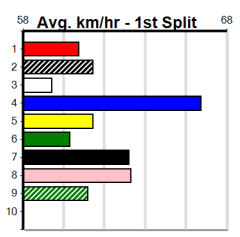

Bendigo
1
4:57PM
(VIC time)

SPORTSBET BET WITH MATES (300+ RAN

Distance: 425m, Race Type: Maiden, Total Prizemoney: $1,530
1st: $1,000, 2nd: $320, 3rd: $160, 4th: $50

Watchdog Tips: 0 0 0 0 **Bet:** .