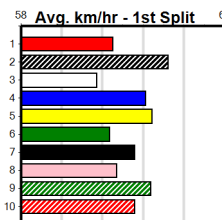

MADE SOLUTIONS ELECTRICAL & DATA (

Distance: 425m, Race Type: Grade 5, Total Prizemoney: $1,530
1st: $1,000, 2nd: $320, 3rd: $160, 4th: $50

Watchdog Tips: 0 0 0 0 Bet:

Main race results table with columns: Form, Box, Weight, Dist, Track, Date, Time, BON, Margin, 1st/2nd (Time), PIR, Checked, Comment, W/R, Split 1, S/P, Grade. Includes details for 10 races (ZIPPY WIESMAN, SINGLE FLICKER, FULL GLAMOUR, GRANDPA, MR. FLASH, EXPECT MAGIC, KENTUCKY GUS, TAME THE BEAST, MOONLIGHT SID, DAN DAN) with horse names, trainers, and owners.

Winning Boxes table for Race 1 (ZIPPY WIESMAN) showing prize breakdown for 1st-8th places.

Winning Boxes table for Race 2 (SINGLE FLICKER) showing prize breakdown for 1st-8th places.

Winning Boxes table for Race 3 (FULL GLAMOUR) showing prize breakdown for 1st-8th places.

Winning Boxes table for Race 4 (GRANDPA) showing prize breakdown for 1st-8th places.

Winning Boxes table for Race 5 (MR. FLASH) showing prize breakdown for 1st-8th places.

Winning Boxes table for Race 6 (EXPECT MAGIC) showing prize breakdown for 1st-8th places.

Winning Boxes table for Race 7 (KENTUCKY GUS) showing prize breakdown for 1st-8th places.

Winning Boxes table for Race 8 (TAME THE BEAST) showing prize breakdown for 1st-8th places.

Winning Boxes table for Race 9 (MOONLIGHT SID) showing prize breakdown for 1st-8th places.

Winning Boxes table for Race 10 (DAN DAN) showing prize breakdown for 1st-8th places.