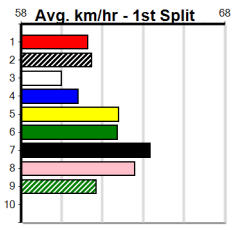

Race 10: *** NO RESERVE ***. Winner: My Mate Hux. Trainer: Julie Hall.

Bendigo

3

5:28PM

(VIC time)

HIP POCKET BENDIGO (300+ RANK)

Distance: 500m, Race Type: Maiden, Total Prizemoney: \$1,740
1st: \$1,150, 2nd: \$360, 3rd: \$180, 4th: \$50