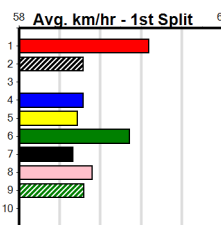

BENDIGO ADVERTISER (300+ RANK)

Distance: 425m, Race Type: Maiden, Total Prizemoney: $1,530

1st: $1,000, 2nd: $320, 3rd: $160, 4th: $50

2

5:12PM

(VIC time)

Watchdog Tips:

0 0 0 0

Bet:

Table with 13 columns: Form, Box, Weight, Dist, Track, Date, Time, BON, Margin, 1st/2nd (Time), PIR, Checked, Comment, W/R, Split 1, S/P, Grade.

Race 1: KALINYA [M]. Includes details for Fernando Bale, Juliana, Trainer: Dean Elliot (Huntly). Winning Boxes table on the right.

Race 2: SOHO SALTY ROM [M]. Includes details for Soho Sinderella, Trainer: Michael Davison (Talbot). Winning Boxes table on the right.

Race 3: BOSTON DASH [M]. Includes details for Poppo's Legacy, Trainer: Scott Millard (Kyneton). Winning Boxes table on the right.

Race 4: HELLO BUDDY [M]. Includes details for Just Lovin' It, Trainer: Mark Campbell (Huntly). Winning Boxes table on the right.

Race 5: NEW ABILITY [M]. Includes details for New Apollo, Trainer: Amber Manning (Epsom). Winning Boxes table on the right.

Race 6: ASTON ADVANCE [M]. Includes details for Aston Fraiche, Trainer: Glenn Campbell (Anakie). Winning Boxes table on the right.

Race 7: PERFECT LIAM [M]. Includes details for Perfect Lily, Trainer: Aaron Debattista (Toolleen). Winning Boxes table on the right.

Race 8: HELLO COOPER [M]. Includes details for White Ambush, Trainer: Jane Hooke (Huntly). Winning Boxes table on the right.

Race 9: MY MATE HUX [M] Res. Includes details for Nicko Dancer, Trainer: Julie Hall (Dingee). Winning Boxes table on the right.

Race 10: *** NO RESERVE ***. Winner: My Mate Hux. Trainer: Julie Hall.