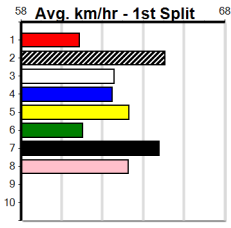

Trainer:
Owner(s):

1	2	3	4	5	6	7	8

Bendigo

9
7:42PM
(VIC time)

SHIMA SHINE @ STUD (300+ RANK)

Distance: 425m, Race Type: Grade 6, Total Prizemoney: \$1,530
1st: \$1,000, 2nd: \$320, 3rd: \$160, 4th: \$50

Watchdog Tips: **0 0 0 0** Bet: .