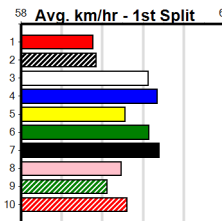

SPORTSBET SAME RACE MULTI (300+ RA

Distance: 425m, Race Type: Grade 5, Total Prizemoney: $1,530
1st: $1,000, 2nd: $320, 3rd: $160, 4th: $50

Watchdog Tips: 0 0 0 0 Bet:

Main table containing race details for 10 races, including horse names, trainers, owners, and winning boxes.