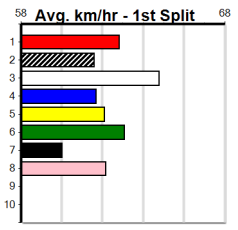

PETER BROWN CUSTOM HOMES (300+ R

Distance: 500m, Race Type: Mixed 6/7, Total Prizemoney: $1,740
1st: $1,150, 2nd: $360, 3rd: $180, 4th: $50

7
7:00PM
(VIC time)

Watchdog Tips: **0** **0** **0** **0** Bet: _____

Form	Box	Weight	Dist	Track	Date	Time	BON	Margin	1st/2nd (Time)	PIR	Checked	Comment	W/R	Split 1	S/P	Grade

1 RONNY'S RETURN [7]

RF D Feb-22 ZAMBORA BROCKIE BELT UP TUBSY

Trainer: Mark McClelland (Lovely Banks)

6th (7)	36.0	450	WBL	R6	04-Apr-24	26.23	24.72	11.00	PASSING (25.52)	M/677	.	.	.	6.80	$13.70	X67H
2nd (7)	36.2	400	GEL	R9	09-Apr-24	23.11	22.46	2.00	LASTON BAHT (22.98)	M/54	.	.	.	8.75	$7.50	X67H
7th (1)	35.8	460	GEL	R5	16-Apr-24	27.57	25.83	25.00	LORBIT BALE (25.83)	M/677	.	V14	.	6.85	$11.50	X67
5th (5)	35.2	450	BAL	R7	04-May-24	26.03	25.21	7.00	RED SHIRAZ (25.56)	M/555	.	.	.	6.74	$4.80	X67

Owner(s): MCAND (SYN), A Neville, M McClelland

Winning Boxes

1	2	3	4	5	6	7	8
				1			
Prize	$2,270.00						
Best	FSH						
Starts	11-1-3-1						
Trk/Dst	0-0-0-0						
APM	$1564						

2 MCIVOR ALFY [7]

LTBD D May-22 FERAL FRANKY MCIVOR VERNA

Trainer: Barry Priest (Junortoun)

2nd (4)	34.3	425	BEN	R3	20-Apr-24	24.10	23.92	2.75	MEMPHIS RAINS (23.92)	M/222	.	.	.	6.72	$5.20	M
1st (1)	34.3	425	BEN	R1	28-Apr-24	24.28	23.58	7.50	FINANCIAL NEWS (24.80)	M/231	.	.	.	6.71	$1.30	M
4th (7)	34.3	425	BEN	R9	03-May-24	24.73	23.69	4.00	PEGLEG PETE (24.46)	M/886	.	.	.	6.94	$5.80	7
6th (2)	33.8	485	HOR	R4	07-May-24	27.85	27.15	10.00	TAMMY MCIVOR (27.15)	S/687	.	.	.	6.93	$10.20	X67

Owner(s): B Priest

Winning Boxes

1	2	3	4	5	6	7	8
				1			
Prize	$2,495.00						
Best	FSTD						
Starts	8-1-1-2						
Trk/Dst	0-0-0-0						
APM	$2443						

3 ARGYLE MAGGIE [6]

BK B Oct-21 KINLOCH BRAE ZITA

Trainer: Raymond Morgan (Argyle)

5th (5)	27.5	500	BEN	R5	31-Oct-23	28.75	28.29	5.50	SACRIFICIAL (28.39)	M/234	.	.	.	6.65	$3.50	X67
3rd (5)	27.8	450	BAL	R5	27-Nov-23	26.00	25.54	6.00	GOOD MANNER (25.60)	M/233	.	.	.	6.79	$4.30	T3-RW
2nd (2)	27.8	425	BEN	R9	13-Dec-23	24.46	23.93	2.00	SHE'S ICONIC (24.33)	M/222	.	.	.	6.77	$4.10	T3-RW
4th (7)	27.8	500	BEN	R7	20-Dec-23	28.89	28.43	3.50	LMR. BURNER (28.64)	M/334	.	.	.	6.73	$2.70	T3-RW

Owner(s): R Morgan

Winning Boxes

1	2	3	4	5	6	7	8
				1			1
Prize	$4,675.00						
Best	NBT						
Starts	18-2-4-1						
Trk/Dst	6-0-1-0						
APM	$747						

4 SHERRY CHERRY [7]

BEBD B Sep-22 BERNARDO LORENZA

Trainer: Sarah Xerri (Merrimu)

5th (4)	28.9	400	GEL	R2	16-Apr-24	23.60	22.64	14.00	SUDOKU CARMELLO (22.69)	M/76	.	.	.	9.00	$85.80	M
2nd (6)	29.5	400	GEL	R1	23-Apr-24	22.89	22.56	1.00	GROVER BALE (22.84)	M/22	.	SW	.	8.68	$9.50	M
1st (1)	30.0	460	GEL	R4	30-Apr-24	26.37	26.21	1.50	LASTON TIGRIS (26.46)	M/242	.	.	.	6.66	$3.70	M
4th (4)	29.9	450	BAL	R10	06-May-24	26.19	25.55	5.50	FRANKLY FEVER (25.82)	M/425	.	.	.	6.81	$4.90	T3-RW

Owner(s): Cherry Farm (SYN), A Xerri, S Xerri

Winning Boxes

1	2	3	4	5	6	7	8
				1			
Prize	$1,370.00						
Best	FSH						
Starts	5-1-1-0						
Trk/Dst	0-0-0-0						
APM	$1370