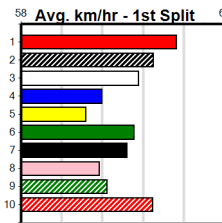

AVARD CIVIL (300+ RANK)

Distance: 425m, Race Type: Grade 5, Total Prizemoney: $1,530
1st: $1,000, 2nd: $320, 3rd: $160, 4th: $50

Watchdog Tips: 0 0 0 0 Bet:

Main table containing race details for 10 races (1-10), including horse names, trainers, owners, and winning boxes.