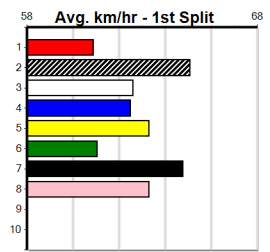

SHIMA SHINE @ STUD (300+ RANK)

Distance: 425m, Race Type: Grade 6, Total Prizemoney: $1,530
1st: $1,000, 2nd: $320, 3rd: $160, 4th: $50

Watchdog Tips:

Bet:

Form Box	Wgt	Dist	Track	Date	Time	BON	Margin	1st/2nd (Time)	PIR	Checked	Comment	WR	Split 1	S/P	Grade

1

FULL BARREL [6]

F Dog Mar-22 Sire: FERNANDO BALE Dam: IT'S A BLUSH
Owner(s): Eye Candy (SYN), C Wilk, K Gorman Trainer: Christian Wilk (Tanjil South)
Winning Distances: < 300m (0) 300 - 399m (2) 400 - 499m (0) 500 - 599m (0) 600 - 699m (0) > 700m (0)
Winning Weights: 29.0(1) 29.7(1)

1st (3)	29.0	395	TRA	R9	20-Mar-24	23.11	22.55	1.00L	PACIFIC BEAUTY (23.17)	M/421	SW	3.93	$6.00	7
6th (7)	28.9	435	SLE	R10	27-Mar-24	25.46	24.59	8.50L	COLLINDA AIR (24.87)	M/777		5.47	$8.70	X67
3rd (4)	28.5	395	TRA	R9	01-Apr-24	22.98	22.27	4.75L	TEASER'S BEAUTY (22.66)	M/675		3.98	$11.00	T3-6
2nd (6)	28.7	395	TRA	R4	06-Apr-24	22.46	22.30	0.50L	BRAEMAR ELSIE (22.42)	M/652		3.82	$16.40	X67
4th (8)	28.2	400	GEL	R4	09-Apr-24	23.25	22.46	7.00L	BERN'S BANJO (22.79)	M/64		8.82	$15.60	X67H
4th (7)	29.0	400	WGL	R10	13-Apr-24	23.16	22.82	4.50L	HARLEY (22.86)	S/65		8.82	$12.80	X67
6th (4)	29.6	450	TRA	R1	19-Apr-24	25.58	24.71	4.25L	GIGANTOR (25.30)	M/775		6.89	$32.40	RW
7th (1)	29.6	435	SLE	R10	24-Apr-24	25.19	24.60	7.00L	WEARING LEVIS (24.72)	M/656	V10	5.51	$18.20	X67

Last 3 wins NOT included above

1st (1)	29.7	395	TRA	R2	11-Mar-24	22.87	22.31	1.00L	RUPTURED (22.94)	S/421		3.87	$2.30	M

Box History

Bx	1st	2nd	3rd	4th	5th	6th	7th	8th
1	1							
2					1			
3	1							
4			1			1		
5								
6		1			1			
7				1		1		
8				1				

Prize Best Starts Trk/Dts APM: $2580.00 FSH 12-2-1-1 0-0-0-0 2084

2

CRUSOE RICO [6]

RBD Dog Feb-22 Sire: HARD STYLE RICO Dam: CRACKED SODA
Owner(s): K Abela Trainer: Julie Abela (Echuca)
Winning Distances: < 300m (0) 300 - 399m (0) 400 - 499m (1) 500 - 599m (1) 600 - 699m (0) > 700m (0)
Winning Weights: 33.0(1) 33.6(1)

1st (3)	33.6	425	BEN	R1	22-Mar-24	23.95	23.47	4.75L	RAGING ELSA (24.27)	M/111		6.53	$5.80	M
5th (7)	33.1	525	MEA	R1	30-Mar-24	31.50	29.50	19.00	UNREAL MISS (30.24)	M/5455		5.27	$10.60	7
7th (6)	32.9	525	MEP	R5	10-Apr-24	31.41	29.82	13.00	WREN BALE (30.55)	M/5447		5.26	$5.50	X67
1st (1)	33.0	500	BEN	R7	17-Apr-24	28.51	28.28	0.10L	TWENTY DEEP (28.51)	M/111		6.61	$1.60	X67
6th (2)	32.5	525	MEP	R4	24-Apr-24	30.77	29.79	9.50L	MEPUNGA TULLY (30.12)	M/3344		5.18	$13.40	RW
7th (3)	32.3	425	BEN	R10	03-May-24	24.72	23.69	15.00	LEO BALE (23.69)	M/477		6.72	$6.50	6G

Last 3 wins NOT included above

1st (3)	33.6	425	BEN	R1	22-Mar-24	23.95	23.47	4.75L	RAGING ELSA (24.27)	M/111		6.53	$5.80	M

Box History

Bx	1st	2nd	3rd	4th	5th	6th	7th	8th
1	1							
2						1		
3	1							1
4								
5								
6							1	
7					1			
8								

Prize Best Starts Trk/Dts APM: $2830.00 23.95(3)-22/3/24 6-2-0-0 2-1-0-0 2494