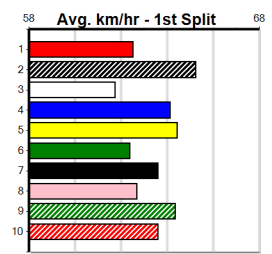

Bendigo
10
8:07PM
(VIC time)

MADE SOLUTIONS ELECTRICAL & DATA (300+)

Distance: 425m, Race Type: Grade 5, Total Prizemoney: $1,530
1st: $1,000, 2nd: $320, 3rd: $160, 4th: $50

Watchdog Tips:

Bet:

Form Box	Wgt	Dist	Track	Date	Time	BON	Margin	1st/2nd (Time)	PIR	Checked	Comment	WR	Split 1	S/P	Grade
ZIPPY WIESMAN [5]															
F Dog Aug-19 Sire: KC AND ALL Dam: ZIPPY DAPH Trainer: Donna Knight (Talbot)															
Owner(s): D Knight															
Winning Distances: < 300m (0) 300 - 399m (3) 400 - 499m (11) 500 - 599m (3) 600 - 699m (0) > 700m (0)															
Winning Weights: 35.4(2) 35.5(2) 35.7(2) 35.8(1) 36.0(1) 36.2(1) 36.6(2) 36.7(1) 36.8(1) 37.0(2) 37.4(2)															
7th (4)	34.7	390	BAL	R11	15-Mar-24	22.89	22.08	7.00L CAILAH'S CREW (22.42)	M/23				8.57	$4.80	5
2nd (3)	34.9	390	BAL	R12	25-Mar-24	22.52	22.25	1.00L PERFECT SAL (22.47)	M/22				8.69	$2.90	T3-5
2nd (4)	34.5	410	HOR	R5	29-Mar-24	23.64	23.23	1.00L COMET TO BURN (23.58)	Q/11				10.40	$3.10	5
8th (3)	34.8	390	BAL	R11	01-Apr-24	23.30	22.14	12.00 AMY JAY (22.51)	M/48				8.80	$3.40	T3-5
3rd (1)	34.9	425	BEN	R6	17-Apr-24	24.67	24.30	0.75L CAWBOURNE GROUP	Q/112				6.63	$2.50	5
2nd (4)	34.9	425	BEN	R12	20-Apr-24	24.70	23.92	2.25L PRINCESS GYPSY (24.55)	M/444				6.80	$2.30	5
7th (3)	35.2	425	BEN	R10	24-Apr-24	24.66	24.06	7.50L HELLBOY (24.15)	M/445				6.67	$21.10	T3-5
4th (4)	35.7	390	BAL	R6	06-May-24	22.88	21.89	5.00L ROSE OF SATURN (22.54)	M/23				8.54	$9.30	T3-5
Last 3 wins NOT included above															
1st (8)	35.7	450	BAL	R8	11-Nov-23	25.80	25.45	0.10L KRAKEN CANDY (25.81)	Q/111				6.59	$8.50	X45
1st (4)	35.4	425	BEN	R9	10-Jan-24	24.19	24.10	4.00L SMILING SPANIARD (24.46)	M/111				6.61	$5.40	T3-5
1st (7)	35.5	425	BEN	R5	31-Jan-24	24.23	23.94	1.25L TAME THE BEAST (24.31)	M/111				6.60	$8.20	5

Box History								
Bx	1st	2nd	3rd	4th	5th	6th	7th	8th
1	2	2	1	1	1	1	1	1
2	2	4	3	2	2			
3	1	1	1	2			2	2
4	5	2	1	3	2	1	1	4
5	3	4	2	6	1	1	1	1
6			1	1	1	1	1	1
7	2	2	2	1	2	2	2	2
8	2	2	1	2	3	1		
Prize	$48849.29							
Best	23.71(5)-25/11/22							
Starts	97-17-13-11							
Trk/Dts	24-6-1-3							
APM	4543