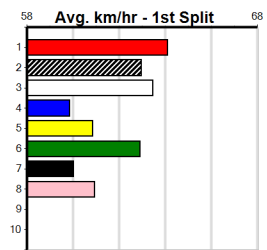

MANNINGS GREYHOUND COMPLEX (300+

Distance: 425m, Race Type: Grade 7, Total Prizemoney: $1,530
1st: $1,000, 2nd: $320, 3rd: $160, 4th: $50

Watchdog Tips:

Bet:

Form	Box	Wgt	Dist	Track	Date	Time	BON	Margin	1st/2nd (Time)	PIR	Checked	Comment	WR	Split 1	S/P	Grade

1 ICENI LETHAL (NSW)[7]
LTBD Dog Nov-21 Sire: FERAL FRANKY Dam: EURO MARSH Trainer: Tegan Gray (Broken Hill)
Owner(s): M Gray
Winning Distances: < 300m (0) 300 - 399m (1) 400 - 499m (0) 500 - 599m (0) 600 - 699m (0) > 700m (0)
Winning Weights: 33.2(1)

2nd (2)	32.8	410	HOR	R1	15-Sep-23	23.97	23.16	1.00L UNCHAINED (23.90)	Q/22	.	V5	.	10.41	$3.90	M	
6th (6)	32.9	375	BHL	R1	19-Nov-23	22.93	21.85	8.00L GROUP EFFORT (22.38)	.	.	.	.	.	.	$4.20	M
7th (8)	32.9	375	BHL	R1	26-Nov-23	23.24	21.80	17.00 MY INCOME (22.11)	.	.	.	.	.	.	$4.20	M
1st (1)	33.2	375	BHL	R1	03-Dec-23	22.03	21.63	12.00 VICTA VERN (22.83)	.	.	.	.	.	.	$3.00	M
4th (4)	33.5	425	BEN	R1	26-Mar-24	25.20	23.91	15.00 BRAVADO (24.20)	M/654	.	.	.	6.79	$10.00	7	
4th (8)	33.4	375	BHL	R9	31-Mar-24	23.04	21.64	14.00 EASY STYLE (22.10)	.	.	.	.	.	.	$2.80	5
7th (5)	33.1	375	BHL	R1	14-Apr-24	23.50	21.61	22.00 CAWBOURNE JOEY (21.99)	.	.	.	.	.	.	$6.50	XM5
7th (1)	33.5	525	BHL	R3	21-Apr-24	32.85	30.55	27.00 SHARING (30.96)	.	.	.	.	.	.	$15.00	XM5

Last 3 wins NOT included above

Box	1st	2nd	3rd	4th	5th	6th	7th	8th
1	1							1
2		1						
3								
4				1				
5								1
6						1		
7								
8				1				2

Prize Best	$1870.00
Starts	NBT
Trk/Dts	9-1-1-0
APM	1-0-0-0
	704

2 ADAM'S CHOICE [7]
BK Dog Jul-21 Sire: BERNARDO Dam: GOLDEN CHARM Trainer: Michael Bowerman (Raglan)
Owner(s): TWO BOWERMANS (SYN), M Bowerman, A Bowerman
Winning Distances: < 300m (0) 300 - 399m (1) 400 - 499m (0) 500 - 599m (0) 600 - 699m (0) > 700m (0)
Winning Weights: 32.3(1)

3rd (5)	32.0	390	WBL	R1	16-Oct-23	23.16	22.42	9.50L ALFIE ABALONE (22.49)	M/33	.	.	.	8.95	$12.10	M
5th (2)	32.1	390	BAL	R1	23-Oct-23	23.33	22.12	11.00 KAYDEN'S CUDDLES (22.61)	M/45	.	.	.	8.67	$12.00	T3-M
3rd (6)	31.9	410	HOR	R2	28-Oct-23	23.86	22.99	2.75L LIGHTNING ZIGGY (23.69)	M/11	.	.	.	10.65	$4.40	M
6th (7)	32.0	410	HOR	R2	05-Nov-23	24.40	23.03	20.00 BEAST CLASSIFIED (23.03)	M/67	.	.	W	11.12	$51.50	M
5th (4)	32.7	390	WBL	R2	08-Jan-24	23.27	22.28	9.50L POPCORN IRA (22.64)	M/54	.	.	.	8.99	$6.80	M
8th (3)	32.7	390	WBL	R1	15-Jan-24	23.64	22.30	14.00 SAINT MICK (22.70)	Q/77	.	.	V5	9.07	$6.50	M
5th (3)	32.4	390	WBL	R1	29-Apr-24	22.95	22.39	8.50L YAALA JUNIOR (22.39)	M/75	.	.	.	9.05	$6.60	M
1st (5)	32.3	390	WBL	R1	06-May-24	22.94	22.36	1.00L FINISH THE ARENA (23.00)	Q/11	.	.	.	8.83	$3.10	M

Last 3 wins NOT included above

Box	1st	2nd	3rd	4th	5th	6th	7th	8th
1								
2					1			
3					1			1
4					1			
5	1		1					
6		1				1		1
7						1		
8								

Prize Best	$1420.00
Starts	FSH
Trk/Dts	10-1-0-2
APM	0-0-0-0
	1084