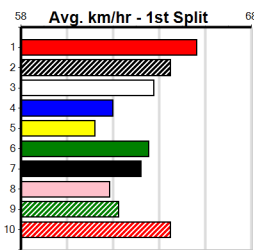

AVARD CIVIL (300+ RANK)

Distance: 425m, Race Type: Grade 5, Total Prizemoney: $1,530
1st: $1,000, 2nd: $320, 3rd: $160, 4th: $50

Watchdog Tips:

Bet:

Table with columns: Form Box, Wgt, Dist, Track, Date, Time, BON, Margin, 1st/2nd (Time), PIR, Checked, Comment, WR, Split 1, S/P, Grade

DEMONESS [5]
BK Bitch Nov-21 Sire: SHIMA SHINE Dam: ITS A DIVA
Owner(s): N Johnston
Trainer: Nicole Johnston (Tooborac)
Winning Distances: < 300m (0) 300 - 399m (1) 400 - 499m (1) 500 - 599m (2) 600 - 699m (0) > 700m (0)
Winning Weights: 27.0(2) 27.9(1) 28.2(1)
Box History table and Prize Best Starts table included.

STELLA ROSE [5]
BD Bitch Mar-22 Sire: ASTON DEE BEE Dam: WHITE AMBUSH
Owner(s): C Hooke
Trainer: Jane Hooke (Huntly)
Winning Distances: < 300m (0) 300 - 399m (0) 400 - 499m (3) 500 - 599m (0) 600 - 699m (0) > 700m (0)
Winning Weights: 28.4(1) 28.7(1) 28.9(1)
Box History table and Prize Best Starts table included.

CARTEL GLAMOUR [5]
BD Bitch May-22 Sire: FERNANDO BALE Dam: VEGAS TICKET
Owner(s): K Tucker
Trainer: Kristin Tucker (Tanjil South)
Winning Distances: < 300m (0) 300 - 399m (2) 400 - 499m (1) 500 - 599m (0) 600 - 699m (0) > 700m (0)
Winning Weights: 24.2(1) 24.6(1) 25.5(1)
Box History table and Prize Best Starts table included.

SQUIGGLY PAPA [5]
BK Dog Feb-21 Sire: MEPUNGA BLAZER Dam: HEADSPACE
Owner(s): BELLE ZAC AND CHARLIE (SYN), M Tabb, S Tabb
Trainer: Kathrynne Tabb (Lara)
Winning Distances: < 300m (0) 300 - 399m (0) 400 - 499m (4) 500 - 599m (0) 600 - 699m (0) > 700m (0)
Winning Weights: 29.8(1) 30.2(2) 31.5(1)
Box History table and Prize Best Starts table included.

PRINCESS GYPSY [5]
BK Bitch May-21 Sire: AUSSIE INFRARED Dam: DYNA GYPSY
Owner(s): S Bunchusri
Trainer: Suwit Bunchusri (Talbot)
Winning Distances: < 300m (0) 300 - 399m (0) 400 - 499m (3) 500 - 599m (2) 600 - 699m (0) > 700m (0)
Winning Weights: 27.3(1) 27.8(1) 28.7(2) 28.9(1)
Box History table and Prize Best Starts table included.

1

2

3

4

5