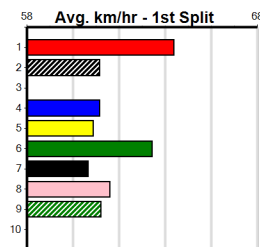

BENDIGO ADVERTISER (300+ RANK)

Distance: 425m, Race Type: Maiden, Total Prizemoney: $1,530
1st: $1,000, 2nd: $320, 3rd: $160, 4th: $50

Watchdog Tips:

Bet:

Table with columns: Form Box, Wgt, Dist, Track, Date, Time, BON, Margin, 1st/2nd (Time), PIR, Checked, Comment, W/R, Split 1, S/P, Grade

KALINYA [M]
DKBD Bitch May-22 Sire: FERNANDO BALE Dam: JULANA
Owner(s): Country Mile (SYN), C Madigan, D Massina, R Madigan, R Massina, N Massina
Trainer: Dean Elliot (Huntly)
Box History table and statistics.

SOHO SALTY ROM [M]
F Dog Aug-21 Sire: AUSSIE INFRARED Dam: SOHO SINDERELLA
Owner(s): SO LUCKY (SYN), S O'brien, M Davison
Trainer: Michael Davison (Talbot)
Box History table and statistics.

BOSTON DASH [M]
BK Dog Jul-22 Sire: TOMMY SHELBY Dam: POPPO'S LEGACY
Owner(s): Millard Racing Group (SYN), S Millard, C Millard, D Millard
Trainer: Scott Millard (Kyneton)
Box History table and statistics.

HELLO BUDDY [M]
BK Dog Nov-20 Sire: PREMIER FANTASY Dam: JUST LOVIN' IT
Owner(s): M Campbell
Trainer: Mark Campbell (Huntly)
Box History table and statistics.

NEW ABILITY [M]
BK Dog May-21 Sire: RAW ABILITY Dam: NEW APOLLO
Owner(s): S Manning
Trainer: Amber Manning (Epsom)
Box History table and statistics.

1

2

3

4

5