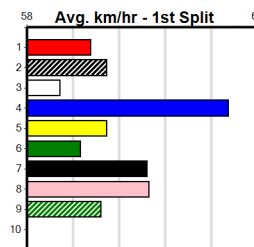

SPORTSBET BET WITH MATES (300+ RANK)

Distance: 425m, Race Type: Maiden, Total Prizemoney: $1,530
1st: $1,000, 2nd: $320, 3rd: $160, 4th: $50

Watchdog Tips: ☐ ☐ ☐ ☐ ☐ Bet: ☐

Form Box	Wgt	Dist	Track	Date	Time	BON	Margin	1st/2nd (Time)	PIR	Checked	Comment	WR	Split 1	S/P	Grade

1

SWEET ADDICTION [M]
F Bitch Aug-22 Sire: BERNARDO Dam: SENSORY
Owner(s): Eye Candy (SYN), C Wilk, K Gorman Trainer: Christian Wilk (Tanjil South)
Winning Distances: < 300m (0) 300 - 399m (0) 400 - 499m (0) 500 - 599m (0) 600 - 699m (0) > 700m (0)
Winning Weights:
7th (3) 29.5 400 WGL R1 07-May-24 23.99 22.47 19.00 STIFLER (22.71) S/66 8.88 $21.20 M

Bx	1st	2nd	3rd	4th	5th	6th	7th	8th
1								
2								
3							1	
4								
5								
6								
7								
8								

Prize Best $0.00 FSH
Starts 1-0-0-0
Trk/Dts 0-0-0-0
APM 0

Last 3 wins NOT included above

2

GOLDEN CHILLY [M]
F Bitch Feb-22 Sire: FERNANDO BALE Dam: GOLDEN SHIRAZ
Owner(s): P Ellis Trainer: Paul Ellis (Heathcote)
Winning Distances: < 300m (0) 300 - 399m (0) 400 - 499m (0) 500 - 599m (0) 600 - 699m (0) > 700m (0)
Winning Weights:
8th (7) 24.2 390 SHP R9 09-Oct-23 23.47 22.16 15.00 JAMES'S ENTITY (22.43) S/87 9.01 $26.20 MH
3rd (8) 23.7 410 HOR R2 24-Oct-23 24.22 23.15 8.50L GRAY ELLIOT (23.65) M/33 10.81 $18.20 M
7th (5) 23.8 410 HOR R2 31-Oct-23 24.57 23.12 18.00 BETSIE BALE (23.33) S/77 11.10 $18.60 M
5th (1) 24.0 390 SHP R2 02-Nov-23 22.88 22.14 10.00 OCEAN BURN (22.20) S/75 8.96 $15.90 T3-M
5th (3) 24.2 390 SHP R3 16-Nov-23 23.75 22.20 20.00 MORAINÉ BELLA (22.37) M/65 V5 W 9.08 $16.20 T3-M
6th (2) 24.0 425 BEN R2 22-Nov-23 24.89 24.19 2.50L MATT'S SHADOW (24.73) M/544 V5 6.72 $12.30 T3-M

Bx	1st	2nd	3rd	4th	5th	6th	7th	8th
1					1			
2						1		
3					1			
4								
5							1	
6								
7								1
8		1						

Prize Best $260.00 NBT
Starts 6-0-0-1
Trk/Dts 1-0-0-0
APM 52

Last 3 wins NOT included above

3

BLUEY'S DASH [M]
BEBD Dog Jul-22 Sire: TOMMY SHELBY Dam: POPPO'S LEGACY
Owner(s): Millard Racing Group (SYN), S Millard, C Millard, D Millard Trainer: Scott Millard (Kyneton)
Winning Distances: < 300m (0) 300 - 399m (0) 400 - 499m (0) 500 - 599m (0) 600 - 699m (0) > 700m (0)
Winning Weights:
7th (4) 29.4 425 BEN R1 03-May-24 25.50 23.69 19.00 PHIL'S NO ANGEL (24.19) S/767 6.92 $20.30 M

Bx	1st	2nd	3rd	4th	5th	6th	7th	8th
1								
2								
3								
4							1	
5								
6								
7								
8								

Prize Best $0.00 NBT
Starts 1-0-0-0
Trk/Dts 1-0-0-0
APM 0

Last 3 wins NOT included above

4

MAX TANGO [M]
BE Dog Feb-22 Sire: FERNANDO BALE Dam: MAX DANCER
Owner(s): M McClelland Trainer: Mark McClelland (Lovely Banks)
Winning Distances: < 300m (0) 300 - 399m (0) 400 - 499m (0) 500 - 599m (0) 600 - 699m (0) > 700m (0)
Winning Weights:
8th (1) 34.6 450 WBL R2 04-Apr-24 26.42 24.72 13.00 JAYA BALE (25.55) M/458 6.76 $12.90 M
8th (5) 34.9 400 GEL R1 23-Apr-24 24.02 22.56 17.00 GROVER BALE (22.84) S/88 9.50 $2.30 M

Bx	1st	2nd	3rd	4th	5th	6th	7th	8th
1								1
2								
3								
4								
5								1
6								
7								
8								

Prize Best $0.00 FSH
Starts 2-0-0-0
Trk/Dts 0-0-0-0
APM 0

Last 3 wins NOT included above