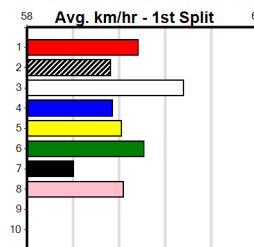

PETER BROWN CUSTOM HOMES (300+ RANK)

Distance: 500m, Race Type: Mixed 6/7, Total Prizemoney: $1,740
1st: $1,150, 2nd: $360, 3rd: $180, 4th: $50

Watchdog Tips:

Bet:

Form Box	Wgt	Dist	Track	Date	Time	BON	Margin	1st/2nd (Time)	PIR	Checked	Comment	WR	Split 1	S/P	Grade

RONNY'S RETURN [7]

RF Dog Feb-22 Sire: ZAMBORA BROCKIE Dam: BELT UP TUBSY
Owner(s): MCAND (SYN), A Neville, M McClelland
Trainer: Mark McClelland (Lovely Banks)
Winning Distances: < 300m (0) 300 - 399m (0) 400 - 499m (1) 500 - 599m (0) 600 - 699m (0) > 700m (0)
Winning Weights: 36.1(1)

1st (3)	36.1	450	BAL	R9	04-Mar-24	25.79	25.41	1.75L REV MICHAEL (25.90)	M/222	.	.	.	6.71	$3.70	T3-M
6th (4)	36.0	450	BAL	R6	13-Mar-24	26.25	24.81	12.00 KENSINGTON FLYER (25.42)	S/888	.	.	.	6.83	$22.50	RWH
4th (5)	35.9	450	BAL	R2	18-Mar-24	25.91	25.47	4.25L RUSTY FLYER (25.62)	M/444	.	.	.	6.73	$4.20	T3-7
2nd (4)	35.8	450	BAL	R9	25-Mar-24	25.62	25.34	4.25L SHARP THIEF (25.34)	M/212	.	.	.	6.69	$5.00	T3-7
6th (7)	36.0	450	WBL	R6	04-Apr-24	26.23	24.72	11.00 PASSING (25.52)	M/677	.	.	.	6.80	$13.70	X67H
2nd (7)	36.2	400	GEL	R9	09-Apr-24	23.11	22.46	2.00L ASTON BAHT (22.98)	M/54	.	.	.	8.75	$7.50	X67H
7th (1)	35.8	460	GEL	R5	16-Apr-24	27.57	25.83	25.00 ORBIT BALE (25.83)	M/677	.	V14	.	6.85	$11.50	X67
5th (5)	35.2	450	BAL	R7	04-May-24	26.03	25.21	7.00L RED SHIRAZ (25.56)	M/555	.	.	.	6.74	$4.80	X67

Last 3 wins NOT included above

Bx	1st	2nd	3rd	4th	5th	6th	7th	8th
1								1
2								
3	1		1					
4		1				1		
5				1	1			
6		1						
7		1				1		
8					1			

Prize Best	$2270.00
Starts	FSH
Trk/Dts	11-1-3-1
APM	0-0-0-0
	1564

MCIVOR ALFY [7]

LTBD Dog May-22 Sire: FERAL FRANKY Dam: MCIVOR VERNA
Owner(s): B Priest
Trainer: Barry Priest (Junortoun)
Winning Distances: < 300m (0) 300 - 399m (0) 400 - 499m (1) 500 - 599m (0) 600 - 699m (0) > 700m (0)
Winning Weights: 34.3(1)

7th (4)	34.9	425	BEN	R1	08-Mar-24	25.88	23.69	29.00 MYRNIONG STITCH (23.90)	M/256	.	V14	.	6.70	$21.90	M
3rd (6)	34.7	425	BEN	R4	24-Mar-24	24.42	23.42	4.50L THIRTY SECONDS (24.10)	Q/233	.	.	.	6.73	$32.90	MH
7th (3)	34.8	425	BEN	R3	31-Mar-24	24.89	23.46	16.00 MEPUNGA TULLY (23.79)	M/888	.	.	.	6.83	$29.00	S
3rd (3)	34.5	425	BEN	R1	14-Apr-24	24.39	24.03	1.5L KRAKEN HUGGIE (24.29)	M/443	.	.	.	6.82	$5.30	T3-M
2nd (4)	34.3	425	BEN	R3	20-Apr-24	24.10	23.92	2.75L MEMPHIS RAINS (23.92)	M/222	.	.	.	6.72	$5.20	M
1st (1)	34.3	425	BEN	R1	28-Apr-24	24.28	23.58	7.50L FINANCIAL NEWS (24.80)	M/231	.	.	.	6.71	$1.30	M
4th (7)	34.3	425	BEN	R9	03-May-24	24.73	23.69	4.00L PEGLEG PETE (24.46)	M/886	.	.	.	6.94	$5.80	7
6th (2)	33.8	485	HOR	R4	07-May-24	27.85	27.15	10.00 TAMMY MCIVOR (27.15)	S/687	.	.	.	6.93	$10.20	X67

Last 3 wins NOT included above

Bx	1st	2nd	3rd	4th	5th	6th	7th	8th
1	1							
2						1		
3			1					1
4		1						1
5								
6			1					
7				1				
8								

Prize Best	$2495.00
Starts	FSTD
Trk/Dts	8-1-1-2
APM	0-0-0-0
	2443