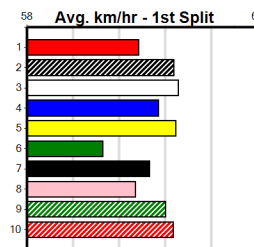

Owner(s):

Winning Distances: < 300m (0) 300 - 399m (0) 400 - 499m (0) 500 - 599m (0) 600 - 699m (0) > 700m (0)

Winning Weights:

Trainer:

Box History

HANRAHAN PLUMBING (300+ RANK)

Distance: 500m, Race Type: Mixed 4/5, Total Prizemoney: \$1,740
 1st: \$1,150, 2nd: \$360, 3rd: \$180, 4th: \$50