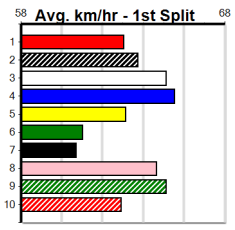

GREYHOUND ADOPTION PROGRAM (300)

Distance: 390m, Race Type: Grade 5, Total Prizemoney: \$1,530
1st: \$1,000, 2nd: \$320, 3rd: \$160, 4th: \$50

4

6:12PM

(VIC time)

CHERRY RED (8) has ran good placings in her last 2 starts and she may only need to step on terms to salute in this. KEMPTON BALE (3) has been racing well being placed in 2 of his last 3 starts and he could be right in the finish again here.