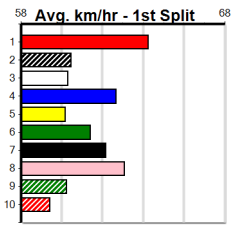

A1 SIGNAGE (300+RANK)

Distance: 450m, Race Type: Maiden, Total Prizemoney: $1,530
1st: $1,000, 2nd: $320, 3rd: $160, 4th: $50

2

5:29PM
(VIC time)

HENRY BALE (8) has produced good placings in his last 2 starts and he could have a bit too much zip mid race for his rivals. ASTON TYPHOON (3) ran a handy debut placing 2 starts back and could be prominent throughout in this.

Watchdog Tips:

8

3

4

7

Bet:

Win 8