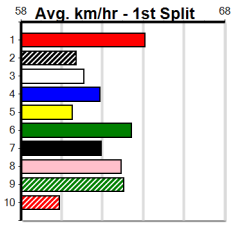

TUDOR ELECTRICAL (300+RANK)

Distance: 390m, Race Type: Grade 7, Total Prizemoney: $1,530
1st: $1,000, 2nd: $320, 3rd: $160, 4th: $50

9
7:52PM
(VIC time)

AYIA THE SLAYER (1) is drawn to race on the speed from box rise in this and she may prove hard to reel in if she can find the arm. EVIE WONDER (8) is another who looks set to race on the speed from the outset and looks like the main danger.

Watchdog Tips: **1** **8** **2** **6** **Bet:** **Win 1**