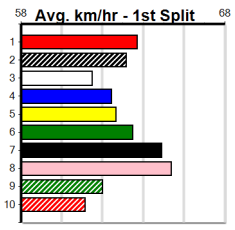

EUREKA CONCRETE (300+RANK)

Distance: 450m, Race Type: Mixed 6/7, Total Prizemoney: $1,530
1st: $1,000, 2nd: $320, 3rd: $160, 4th: $50

7

7:10PM
(VIC time)

MAGIC MOON CHILD (7) has enough talent for a race like this and with her early speed she looks like the one to beat. RED SHIRAZ (8) recorded a good all the way win from this draw 4 starts back and he looks set to be prominent throughout.

Watchdog Tips: **7** **8** **2** **3** **Bet:** **Quinella 7/8 ($10 for 1000%)**