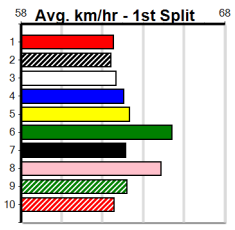

TOWN & COUNTRY LINE MARKING (300+

Distance: 390m, Race Type: Mixed 4/5, Total Prizemoney: $1,530
1st: $1,000, 2nd: $320, 3rd: $160, 4th: $50

BIG CONE TONE (8) has recorded good wins from wide draws in recent times and he looks like the one to beat again in this. LIGHTS STRIKE (3) can show a good turn of foot once into full stride and he can challenge with an ounce luck.

Watchdog Tips: **8** **3** **2** **7** **Bet:** **Box Trifecta 2,3,7,8 ($10 for 41.67%)**