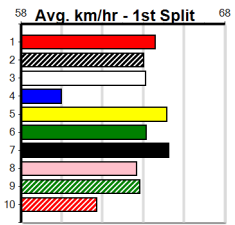

SOUTHERN SHEETMETAL (300+RANK)

Distance: 450m, Race Type: Mixed 4/5, Total Prizemoney: \$1,530
1st: \$1,000, 2nd: \$320, 3rd: \$160, 4th: \$50

8

7:36PM

(VIC time)

IBROX COOPER (8) recorded a solid Geelong win 2 starts back and he looks hard to hold out in a race of this nature. KILLER BEE CAMMY (1) was a good winner 4 starts back and she looks like the danger from her gun draw tonight.