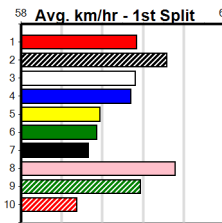

BALLARAT FUNCTION CENTRE (300+RAN)

Distance: 390m, Race Type: Grade 6, Total Prizemoney: $1,530

1st: $1,000, 2nd: $320, 3rd: $160, 4th: $50

ASTON MONARCHY (2) showed good early speed in her solid last start win and she may be the one to beat again from her good draw. MR. BROCKIE LEE (8) has been smartly placed in 3 of his last 4 starts and he has the speed to be prominent throughout.

Watchdog Tips: 2 8 3 6 Bet: Box Trifecta 2,3,6,8 ($10 for 41.67%)

Main table containing race details for 10 races, including horse names, trainers, odds, and winning boxes.