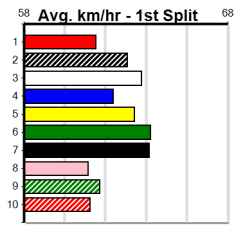

SPORTSBET GREEN TICKS (300+RANK)

Distance: 390m, Race Type: Grade 5, Total Prizemoney: $1,530
1st: $1,000, 2nd: $320, 3rd: $160, 4th: $50

Watchdog Tips: **1** **3** **7** **8** **Bet:** **Quinella 1/3 ($10 for 1000%)**

1 PRINCESS GYPSY [5] *Gun draw, can explode mid race, hard to hold out.*

Form	Box	Weight	Dist	Track	Date	Time	BON	Margin	1st/2nd (Time)	PIR	Checked	Comment	W/R	Split 1	S/P	Grade
1	B				May-21											
Trainer: Suwit Bunchusri (Talbot)																
3rd	(7)	29.5	390	BAL	R4	08-Apr-24	22.77	22.25	5.50	TASMAN HOPE (22.41)	M/64	.	.	8.75	$12.80	T3-5
2nd	(5)	29.1	390	BAL	R12	15-Apr-24	23.06	22.28	1.75	LASTON PLUS (22.96)	M/33	.	.	8.75	$4.20	T3-5
1st	(5)	28.9	425	BEN	R12	20-Apr-24	24.55	23.92	2.25	LZIPPY WIESMAN (24.70)	M/552	.	.	6.82	$3.50	5
3rd	(4)	28.5	425	BEN	R5	24-Apr-24	24.40	24.06	3.00	ROSE OF SATURN (24.21)	M/444	.	.	6.72	$6.60	T3-5
Owner(s): S Bunchusri																

Winning Boxes							
1	2	3	4	5	6	7	8
1			1	1	6		2
Prize	$15,115.00						
Best	NBT						
Starts	51-5-4-12						
Trk/Dst	3-0-1-1						
APM	$3717						

2 INGA LEAH [5] *Likely to find these a bit too quick, tested here.*

Form	Box	Weight	Dist	Track	Date	Time	BON	Margin	1st/2nd (Time)	PIR	Checked	Comment	W/R	Split 1	S/P	Grade
2	B				Mar-20											
Trainer: Vito Inguanti (Gnotuk)																
5th	(6)	25.9	390	WBL	R12	01-Apr-24	23.07	22.07	4.00	LDR. CARLSON (22.79)	M/45	.	.	9.00	$54.60	5
8th	(3)	25.6	390	WBL	R12	08-Apr-24	23.20	22.23	11.00	BLUE CHAI LATTE (22.49)	M/88	.	.	9.25	$59.70	5
7th	(3)	25.6	390	WBL	R12	15-Apr-24	23.37	22.46	13.00	LALDREN BALE (22.52)	M/87	.	.	9.40	$43.10	5
2nd	(6)	25.4	390	WBL	R12	29-Apr-24	22.91	22.39	1.5L	WHIRLWIND FIRE (22.81)	M/55	.	.	9.03	$97.30	5
Owner(s): P Inguanti																

Winning Boxes							
1	2	3	4	5	6	7	8
1		1		2			1
Prize	$14,230.00						
Best	NBT						
Starts	87-5-10-17						
Trk/Dst	2-0-0-1						
APM	$1151						

3 CHINCHILLA MIST [5] *Showed speed in good win last start, major player.*

Form	Box	Weight	Dist	Track	Date	Time	BON	Margin	1st/2nd (Time)	PIR	Checked	Comment	W/R	Split 1	S/P	Grade
3	B				Nov-20											
Trainer: Mark McClelland (Lovely Banks)																
6th	(7)	29.0	400	GEL	R6	12-Mar-24	23.46	22.57	6.00	TINKER PAT (23.07)	Q/66	.	.	8.79	$5.70	5
8th	(6)	28.9	450	BAL	R5	18-Mar-24	25.93	25.47	4.50	LITTLE POPPET (25.62)	M/568	.	.	6.73	$5.20	T3-RW
5th	(8)	28.9	400	GEL	R5	02-Apr-24	23.51	22.50	12.00	LJAG FERNANDO (22.74)	M/45	.	.	8.82	$2.60	5
1st	(7)	29.0	400	GEL	R12	23-Apr-24	22.69	22.56	1.75L	KIWI TURTLE (22.81)	S/11	.	.	8.39	$1.40	5
Owner(s): MKJ (SYN), K Boyle, M McClelland, J Clemmet																

Winning Boxes							
1	2	3	4	5	6	7	8
1			2	1	1	1	1
Prize	$17,485.00						
Best	22.61						
Starts	33-5-5-7						
Trk/Dst	5-1-0-0						
APM	$2443						

4 SKULL [5] *Has ability but may need some luck from this draw.*

Form	Box	Weight	Dist	Track	Date	Time	BON	Margin	1st/2nd (Time)	PIR	Checked	Comment	W/R	Split 1	S/P	Grade
4	D				Feb-20											
Trainer: Scott Millard (Kyneton)																
5th	(8)	32.0	460	GEL	R7	26-Mar-24	26.56	25.95	9.00	LASTON ALLURE (25.95)	M/445	.	.	6.86	$5.00	5
4th	(7)	31.7	390	BAL	R4	01-Apr-24	22.78	22.14	3.5L	SQUIGGLY KING (22.55)	M/44	.	.	8.75	$6.00	T3-5
4th	(4)	31.6	400	WGL	R11	18-Apr-24	23.59	23.02	6.00L	JAY JAY LOPEZ (23.19)	M/64	.	SW	8.84	$7.10	T3-5
7th	(1)	31.5	500	BEN	R8	24-Apr-24	29.15	28.24	8.50L	FORGIVE ME (28.56)	M/866	.	.	6.91	$7.80	T3-5
Owner(s): S Millard																

Winning Boxes							
1	2	3	4	5	6	7	8
5	1	2					1 1
Prize	$38,217.50						
Best	22.49						
Starts	72-10-10-14						
Trk/Dst	3-2-0-0						
APM	$3436