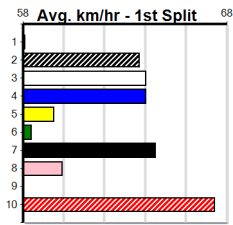

SPORTSBET BET WITH MATES (300+RAN)

Distance: 390m, Race Type: Maiden, Total Prizemoney: $1,530
1st: $1,000, 2nd: $320, 3rd: $160, 4th: $50

1
5:12PM
(VIC time)

SUNDOWNER (7) has shown good early speed in his recent placings and he could be the one to beat with any luck early. ROCKHAMPTON EMMA (3) resumes here but ran a handy placing before her spell and she could be the main danger.

Watchdog Tips: **7** **3** **2** **4** **Bet:** **Win 7**