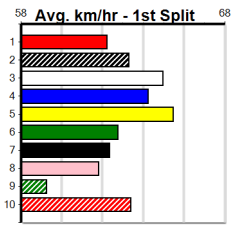

SJC CONCRETING (300+RANK)

Distance: 390m, Race Type: Grade 7, Total Prizemoney: \$1,530
1st: \$1,000, 2nd: \$320, 3rd: \$160, 4th: \$50

3

5:48PM

(VIC time)

BANG ON BLUE (8) ran a good placing last start and he should get plenty of room to wind up in this.
QUEEN SHAKA (3) can show good early speed in her races and looks like the danger after her smart win 2 starts back.