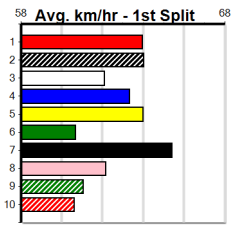

PAUA OF BUDDY AT STUD (300+RANK)

Distance: 450m, Race Type: Grade 5, Total Prizemoney: \$1,530
1st: \$1,000, 2nd: \$320, 3rd: \$160, 4th: \$50

6

6:51PM

(VIC time)

ELARA BALE (3) posted a good all the way win last start and she could prove hard to hold out again tonight. ON THE COIN (1) recorded a good win from this draw 3 starts back and could be the danger. BURRA BRICE (2) has claims as well.