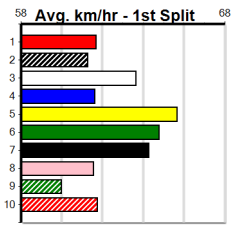

SWEET NETTY'S CATERING (300+RANK)

Distance: 450m, Race Type: Grade 7, Total Prizemoney: $1,530
1st: $1,000, 2nd: $320, 3rd: $160, 4th: $50

5
6:27PM
(VIC time)

NARINGAL MATE (5) can set the tempo soon after box rise in this and he looks hard to reel in if he can does find the arm. WHATEVER WILLOW (2) was a smart all the way winner last start and she looks set to be prominent throughout again.

Watchdog Tips: **5** **2** **3** **1** **Bet:** **Box Trifecta 1,2,3,5 ($10 for 41.67%)**