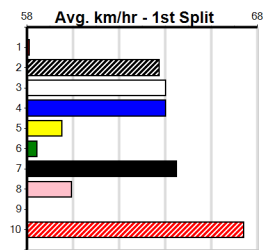

SPORTSBET BET WITH MATES (300+RANK)

Distance: 390m, Race Type: Maiden, Total Prizemoney: $1,530
1st: $1,000, 2nd: $320, 3rd: $160, 4th: $50

SUNDOWNER (7) has shown good early speed in his recent placings and he could be the one to beat with any luck early. ROCKHAMPTON EMMA (3) resumes here but ran a handy placing before her spell and she could be the main danger.

Watchdog Tips: **7** **3** **2** **4** **Bet:** Win 7

Form Box	Wgt	Dist	Track	Date	Time	BON	Margin	1st/2nd (Time)	PIR	Checked	Comment	W/R	Split 1	S/P	Grade	
1	BINGO DASH [M] No luck on debut last start, worth another chance. $12.00															
	RBD Bitch Jul-22 Sire: TOMMY SHELBY Dam: POPPO'S LEGACY Trainer: Scott Millard (Kyneton)															
	Owner(s): Millard Racing Group (SYN), S Millard, C Millard, D Millard															
	Winning Distances: < 300m (0) 300 - 399m (0) 400 - 499m (0) 500 - 599m (0) 600 - 699m (0) > 700m (0)															
	Winning Weights:															
	5th (4) 27.8 390 SHP R2 29-Apr-24 24.08 21.97 29.00 GRANNIE MAY (22.06) M/75 9.24 $28.10 M															
	8th (4) 30.5 401 RIC R2 22-Oct-23 23.91 22.73 15.00 LUXIO WAVE (22.91) 687 687 7.20 $12.00 M															
	2nd (6) 29.9 400 GAR R2 25-Oct-23 23.74 22.97 0.25L QUEEN SERENITY (23.72) 32 32 11.44 $15.00 M															
	6th (5) 30.0 320 RIC R2 19-Nov-23 18.89 18.21 8.00L ALMOST (18.33) 887 887 2.27 $16.00 M															
	6th (2) 29.1 297 DTO R1 04-Dec-23 18.46 16.84 12.00 ROCKSTAR EILISH (17.66) 6 6 $2.90 M															
3rd (4) 29.2 320 RIC R1 18-Dec-23 19.49 18.13 2.25L BUGATTI ROCKS (19.32) 887 887 2.41 $13.00 M																
5th (2) 30.0 297 DTO R2 18-Jan-24 18.08 16.81 14.00 ROYAL PANAMA (17.11) 344 344 5.57 $21.00 M																
2nd (7) 29.5 400 GEL R2 30-Apr-24 23.40 22.73 6.50L TUFF TOBY (22.95) M/22 8.71 $6.90 M																
Last 3 wins NOT included above																
Box History																
<table border="1"> <thead> <tr><th>Bx</th><th>1st</th><th>2nd</th><th>3rd</th><th>4th</th><th>5th</th><th>6th</th><th>7th</th><th>8th</th></tr> </thead> <tbody> <tr><td>1</td><td></td><td></td><td></td><td></td><td></td><td></td><td></td><td></td></tr> <tr><td>2</td><td></td><td></td><td></td><td></td><td></td><td></td><td></td><td></td></tr> <tr><td>3</td><td></td><td></td><td></td><td></td><td></td><td></td><td></td><td></td></tr> <tr><td>4</td><td></td><td></td><td></td><td></td><td>1</td><td></td><td></td><td></td></tr> <tr><td>5</td><td></td><td></td><td></td><td></td><td></td><td></td><td></td><td></td></tr> <tr><td>6</td><td></td><td></td><td></td><td></td><td></td><td></td><td></td><td></td></tr> <tr><td>7</td><td></td><td></td><td></td><td></td><td></td><td></td><td></td><td></td></tr> <tr><td>8</td><td></td><td></td><td></td><td></td><td></td><td></td><td></td><td></td></tr> </tbody> </table>																
Prize Best $0.00 FSH																
Starts 1-0-0-0																
Trk/Dts 0-0-0-0																
APM 0																
2	ASTON NAXXAR [M] Showed speed in steady last start placing, chance. $6.50															
	BEED Dog Mar-22 Sire: FERNANDO BALE Dam: ASTON PERIGNON Trainer: Glenn Campbell (Anakie)															
	Owner(s): R Borda															
	Winning Distances: < 300m (0) 300 - 399m (0) 400 - 499m (0) 500 - 599m (0) 600 - 699m (0) > 700m (0)															
	Winning Weights:															
	8th (4) 30.5 401 RIC R2 22-Oct-23 23.91 22.73 15.00 LUXIO WAVE (22.91) 687 687 7.20 $12.00 M															
	2nd (6) 29.9 400 GAR R2 25-Oct-23 23.74 22.97 0.25L QUEEN SERENITY (23.72) 32 32 11.44 $15.00 M															
	6th (5) 30.0 320 RIC R2 19-Nov-23 18.89 18.21 8.00L ALMOST (18.33) 887 887 2.27 $16.00 M															
	6th (2) 29.1 297 DTO R1 04-Dec-23 18.46 16.84 12.00 ROCKSTAR EILISH (17.66) 6 6 $2.90 M															
	3rd (4) 29.2 320 RIC R1 18-Dec-23 19.49 18.13 2.25L BUGATTI ROCKS (19.32) 887 887 2.41 $13.00 M															
5th (2) 30.0 297 DTO R2 18-Jan-24 18.08 16.81 14.00 ROYAL PANAMA (17.11) 344 344 5.57 $21.00 M																
2nd (7) 29.5 400 GEL R2 30-Apr-24 23.40 22.73 6.50L TUFF TOBY (22.95) M/22 8.71 $6.90 M																
Last 3 wins NOT included above																
Box History