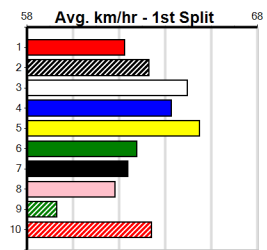

Watchdog Tips: 8 3 2 1 Bet: Win 8

Table header with columns: Form Box, Wgt, Dist, Track, Date, Time, BON, Margin, 1st/2nd (Time), PIR, Checked, Comment, W/R, Split 1, S/P, Grade

Salmon Spray [7] Handy win from this draw 2 starts back, threat. \$6.50
Owner(s): A Mooney
Winning Distances: < 300m (0) 300 - 399m (1) 400 - 499m (0) 500 - 599m (0) 600 - 699m (0) > 700m (0)
Winning Weights: 27.5(1)
Box History table and Prize Best Starts Trk/Dts APM summary