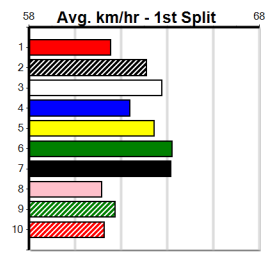

SPORTSBET GREEN TICKS (300+RANK)

Distance: 390m, Race Type: Grade 5, Total Prizemoney: $1,530
1st: $1,000, 2nd: $320, 3rd: $160, 4th: $50

PRINCESS GYPSY (1) can explode mid race in her races and she may prove hard to hold out with an ounce of luck from the gun draw. CHINCHILLA MIST (3) showed early speed in her good last start win and she could be the one to catch.

Watchdog Tips: **1** **3** **7** **8** **Bet:** **Quinella 1/3 ($10 for 1000%)**

1

PRINCESS GYPSY [5] **Gun draw, can explode mid race, hard to hold out.** **$2.80**
BK **Bitch** **May-21** **Sire: AUSSIE INFRARED** **Dam: DYNA GYPSY** **Trainer: Suwit Bunchusri (Talbot)**
Owner(s): S Bunchusri
Winning Distances: < 300m (0) 300 - 399m (0) 400 - 499m (3) 500 - 599m (2) 600 - 699m (0) > 700m (0)
Winning Weights: 27.3(1) 27.8(1) 28.7(2) 28.9(1)

Box	1st	2nd	3rd	4th	5th	6th	7th	8th
1	1	1	1					
2		2	2	1	1	2		
3		1	1	1	1	1	1	1
4	1		3	1			2	
5	1	1	1				2	
6		1	1	1	2	2		
7	2		2				4	
8			1	1	2	1		

Prize Best Starts Trk/Dts APM $15115.00 NBT 51-5-4-12 3-0-1-1 3717

2

INGA LEAH [5] **Likely to find these a bit too quick, tested here.** **$51.00**
BK **Bitch** **Mar-20** **Sire: SULZANTI** **Dam: MISS SHIEKA** **Trainer: Vito Inguanti (Gnotuk)**
Owner(s): P Inguanti
Winning Distances: < 300m (0) 300 - 399m (4) 400 - 499m (1) 500 - 599m (0) 600 - 699m (0) > 700m (0)
Winning Weights: 24.4(1) 25.1(1) 25.2(1) 25.5(1) 25.9(1)

Box	1st	2nd	3rd	4th	5th	6th	7th	8th
1	1	2	4			1	2	1
2		1	3	2	2	4		
3	1		3	2	2	1	2	5
4			2	1	2	3	1	1
5	2		1	2	3	1		
6		1	1	2	2	1	1	1
7	4	3	1			4	3	
8	1	2	1	2	1	1	1	1

Prize Best Starts Trk/Dts APM $14230.00 NBT 87-5-10-17 2-0-0-1 1151

3

CHINCHILLA MIST [5] **Showed speed in good win last start, major player.** **$4.20**
BK **Bitch** **Nov-20** **Sire: BERNARDO** **Dam: MOTHER HANNAH** **Trainer: Mark McClelland (Lovely Banks)**
Owner(s): MKJ (SYN), K Boyle, M McClelland, J Clemmet
Winning Distances: < 300m (0) 300 - 399m (2) 400 - 499m (3) 500 - 599m (0) 600 - 699m (0) > 700m (0)
Winning Weights: 28.6(1) 28.7(2) 28.9(1) 29.0(1)

Box	1st	2nd	3rd	4th	5th	6th	7th	8th
1	1	1	1	1				
2		1		1				
3		1						
4				2			1	1
5	2		2					
6	1	1	1	1	1	1	1	1
7	1		3			1	1	1
8	1	1			1	1		

Prize Best Starts Trk/Dts APM $17485.00 NBT 22.61(6)-8/7/23 33-5-5-7 5-1-0-0 2443

4

SKULL [5] **Has ability but may need some luck from this draw.** **$7.00**
WBD **Dog** **Feb-20** **Sire: FERNANDO BALE** **Dam: SARAH SWIFT** **Trainer: Scott Millard (Kyneton)**
Owner(s): S Millard
Winning Distances: < 300m (0) 300 - 399m (7) 400 - 499m (3) 500 - 599m (0) 600 - 699m (0) > 700m (0)
Winning Weights: 28.9(2) 29.1(1) 29.4(1) 29.6(1) 29.8(1) 30.4(1) 31.8(1) 32.1(1) 32.3(1)

Box	1st	2nd	3rd	4th	5th	6th	7th	8th
1	5	5	2	1	1			3
2	1	1	3	1	1		1	1
3	2	1	2	1				1
4	1			2	1	1	1	
5		1	2	2	2			
6			3	1	3			1
7	1	1	1	2	1			1
8	1		1		2	2	1	1

Prize Best Starts Trk/Dts APM $38217.50 NBT 22.49(3)-11/3/24 72-10-10-14 3-2-0-0 3436

5

MY BOY HARVEY [5] **Been well beaten in recent times, place looks best** **$10.00**
BK **Dog** **Aug-21** **Sire: SHIMA SHINE** **Dam: MEPUNGA MIDGET** **Trainer: Donna Knight (Talbot)**
Owner(s): S Bunchusri
Winning Distances: < 300m (0) 300 - 399m (1) 400 - 499m (2) 500 - 599m (0) 600 - 699m (0) > 700m (0)
Winning Weights: 32.3(2) 32.5(1)

Box	1st	2nd	3rd	4th	5th	6th	7th	8th
1			2			1	1	1
2		1		1	2			
3			1	1	2			
4	1		1				1	
5	1			1	1			
6	1							1
7		1						
8		2	1	2	2			1

Prize Best Starts Trk/Dts APM $9548.75 NBT 30-3-4-5 4-0-0-1 2123