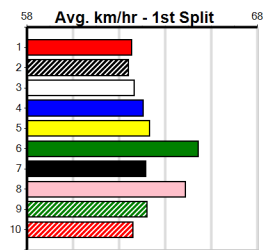

TOWN & COUNTRY LINE MARKING

Distance: 390m, Race Type: Mixed 4/5, Total Prizemoney: $1,530
1st: $1,000, 2nd: $320, 3rd: $160, 4th: $50

BIG CONE TONE (8) has recorded good wins from wide draws in recent times and he looks like the one to beat again in this. LIGHTS STRIKE (3) can show a good turn of foot once into full stride and he can challenge with an ounce luck.

Watchdog Tips: **8** **3** **2** **7** **Bet:** Box Trifecta 2,3,7,8 ($10 for 41.67%)

Form	Box	Wgt	Dist	Track	Date	Time	BON	Margin	1st/2nd (Time)	PIR	Checked	Comment	WR	Split 1	S/P	Grade

SO SUDDEN [4] **$12.00**
BK Dog Apr-20 Sire: FABREGAS Dam: VOLKEY
Owner(s): Kim Hollway & Nathan Daniell (SYN), K Hollway, N Daniell Trainer: Cameron Hudson (Creswick)
Winning Distances: < 300m (0) 300 - 399m (2) 400 - 499m (4) 500 - 599m (1) 600 - 699m (0) > 700m (0)
Winning Weights: 33.9(1) 34.1(2) 34.2(1) 34.4(2) 35.1(1)

Likely to get buried back early here, needs luck.

Box	1st	2nd	3rd	4th	5th	6th	7th	8th
1	2	2	1	2	1	1	1	1
2	1	1	4	1	2	2		
3		3	1	1	1	1	2	1
4	3			3	1	1	1	
5			1	1	2	1	2	2
6	1	1	1	1	2		1	1
7			1	1	1	2	1	1
8		2	1	1			1	1

Prize Best Starts Trk/Dts APM: $15660.00, 22.43(2)-4/10/23, 62-7-9-8, 3-1-0-1, 1510

ZIPPING TANIA (NSW)[5] **$4.60**
BK Bitch Jul-20 Sire: ZIPPING GARTH Dam: ZIPPING WILLOW
Owner(s): B Robertson -leech Trainer: Briana Robertson -leech (Smeato)
Winning Distances: < 300m (0) 300 - 399m (2) 400 - 499m (3) 500 - 599m (0) 600 - 699m (0) > 700m (0)
Winning Weights: 27.7(1) 27.9(1) 28.1(1) 28.2(1) 28.6(1)

Racing well, smart win here last start, big chance

Box	1st	2nd	3rd	4th	5th	6th	7th	8th
1		1				1		
2			1					1 1
3						1		
4	1			1				
5	1		1			2		
6						1	1	
7	1			1	1			
8	2		1	1	1			1 1

Prize Best Starts Trk/Dts APM: $10465.00, 22.26(8)-11/3/24, 25-5-2-3, 4-2-0-1, 2340

LIGHTS STRIKE [5] **$5.50**
F Dog Feb-20 Sire: BEAST UNLEASHED Dam: STARS AND LIGHTS
Owner(s): B Robertson -leech Trainer: Briana Robertson -leech (Smeato)
Winning Distances: < 300m (0) 300 - 399m (4) 400 - 499m (4) 500 - 599m (3) 600 - 699m (0) > 700m (0)
Winning Weights: 34.5(1) 34.6(1) 34.7(2) 34.9(2) 35.0(1) 35.1(2) 35.2(1) 35.3(1)

Good turn of foot once balanced, major player.

Box	1st	2nd	3rd	4th	5th	6th	7th	8th
1	3	1	2		3			1 1
2	1	4	2	1	3			1 1
3	2	1	2	3	2			
4	1	2	4	1	2			
5	1	1	2	1				1 1
6	1	1	2	1	5	2		
7	1	1	2	1		1	2	
8	5	1	3	2	3	3	1	1

Prize Best Starts Trk/Dts APM: $27565.00, 22.40(8)-26/2/24, 82-11-13-9, 3-2-0-0, 3057

FAT BOY'S FLYING (NSW)[5] **$8.00**
LTBD Dog Jul-20 Sire: ASTON DEE BEE Dam: FAT BOY'S BABY
Owner(s): D Petersen Trainer: Darren Petersen (Rochester)
Winning Distances: < 300m (0) 300 - 399m (1) 400 - 499m (7) 500 - 599m (1) 600 - 699m (0) > 700m (0)
Winning Weights: 35.3(1) 35.6(1) 35.7(1) 35.8(1) 36.0(1) 36.3(2) 37.0(1) 37.4(1)

Drawn to find some trouble early, place best.

Box	1st	2nd	3rd	4th	5th	6th	7th	8th
1	1	1	2	1	1	1	2	
2	1	2	3		1	1		1
3	2		3	4	1	3		
4			3		3			1
5			1	1		1	1	2
6	2			1	3	2	1	1
7	1	2			1			1
8	2	3	5			2	1	1

Prize Best Starts Trk/Dts APM: $26540.00, NBT, 73-9-8-17, 2-0-0-1, 2374

LITTLE EASY [5] **$15.00**
BK Bitch Jan-21 Sire: MEPUNGA BLAZER Dam: QUEST FOR GLORY
Owner(s): N Curcio Trainer: Paul May (Inglewood)
Winning Distances: < 300m (0) 300 - 399m (3) 400 - 499m (1) 500 - 599m (0) 600 - 699m (0) > 700m (0)
Winning Weights: 27.4(1) 27.7(2) 27.9(1)

Good effort 2 starts back but may need luck here.

Box	1st	2nd	3rd	4th	5th	6th	7th	8th
1	1	1	2	1	1	1		
2	1			1	1	1		
3					1	1		
4	1		1					
5	2							
6		3						1
7			1	1				
8					1			1

Prize Best Starts Trk/Dts APM: $6910.00, NBT, 21-4-3-3, 1-0-1-0, 1618