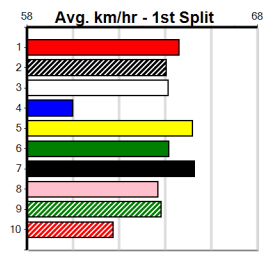

SOUTHERN SHEETMETAL (300+RANK)

Distance: 450m, Race Type: Mixed 4/5, Total Prizemoney: $1,530
1st: $1,000, 2nd: $320, 3rd: $160, 4th: $50

IBROX COOPER (8) recorded a solid Geelong win 2 starts back and he looks hard to hold out in a race of this nature. KILLER BEE CAMMY (1) was a good winner 4 starts back and she looks like the danger from her gun draw tonight.

Watchdog Tips: 8 1 2 3 Bet: Trifecta 8/1,2,3/1,2,3,5 ($10 - 111.11%)

KILLER BEE CAMMY [5] Gun draw, good win 4 starts back, major player. $4.20
BD Bitch Jul-21 Sire: SUPERIOR PANAMA Dam: CHUN LI
Owner(s): H Mcadam
Trainer: Heath Mcadam (Ocean Grove)
Winning Distances: < 300m (0) 300 - 399m (2) 400 - 499m (4) 500 - 599m (0) 600 - 699m (0) > 700m (0)
Winning Weights: 27.1(1) 27.3(1) 27.5(2) 27.6(1) 28.0(1)
8th (7) 28.3 525 MEA R12 20-Jan-24 30.71 29.69 9.00L LITTLE PEG (30.08) S/8778 . . . . . 5.33 $24.40 5
5th (4) 28.3 395 TRA R3 31-Jan-24 22.69 21.84 5.50L UPTIGHT (22.33) M/434 . . . . . 3.81 $14.50 5NP
4th (1) 28.3 500 BEN R6 08-Feb-24 28.57 28.11 6.00L ELLIE KAT (28.19) M/345 . . . . . 6.68 $2.60 5
8th (3) 28.0 400 GEL R11 15-Mar-24 23.15 22.46 8.00L EL DORA (22.62) Q/68 . . . . . 8.61 $44.50 5
1st (2) 28.0 410 HOR R12 22-Mar-24 23.50 23.01 2.00L HARD STYLE CANDY (23.64) M/11 . . . . . 10.40 $5.70 T3-5
4th (7) 28.2 410 HOR R8 29-Mar-24 23.75 23.23 7.50L VELUZA BALE (23.24) M/66 . . . . . 10.94 $4.10 X45
4th (2) 28.2 450 BAL R5 14-Apr-24 26.35 25.59 2.50L STRIKE A NIGHT (26.18) M/643 . . . . . 6.85 $24.80 5
7th (1) 28.1 515 SAP R10 21-Apr-24 30.54 29.30 10.00L LEKTRA TRIGGER (29.85) M/4345 . . . . . 5.25 $3.70 5
Last 3 wins NOT included above
1st (1) 27.5 450 WBL R5 17-Apr-23 25.64 25.51 0.75L IBROX GORAM (25.69) Q/111 . . . . . 6.65 $3.40 X67
1st (4) 27.5 390 WBL R9 24-Apr-23 22.25 22.22 3.75L DIMORA JET (22.49) Q/11 . . . . . SW 8.59 $4.40 SH
1st (3) 27.6 450 BAL R7 28-Aug-23 25.60 25.41 2.75L CINDY'S KYLE (25.78) Q/111 . . . . . 6.61 $3.50 T3-5
Box History
Prize Best $19745.00
Starts 25.60(3)-28/8/23
Trk/Dts 51-6-7-7
APM 4-1-0-1 3788