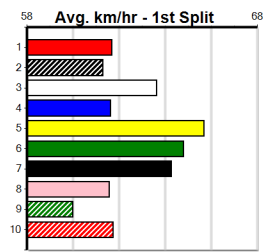

SWEET NETTY'S CATERING (300+RANK)

Distance: 450m, Race Type: Grade 7, Total Prizemoney: $1,530
1st: $1,000, 2nd: $320, 3rd: $160, 4th: $50

NARINGAL MATE (5) can set the tempo soon after box rise in this and he looks hard to reel in if he can does find the arm. WHATEVER WILLOW (2) was a smart all the way winner last start and she looks set to be prominent throughout again.

Watchdog Tips: 5 2 3 1 Bet: Box Trifecta 1,2,3,5 ($10 for 41.67%)

SILVER MACHINE [7] Steady last start placing, can threaten with luck. $8.00
Owner(s): JimKat Racing (SYN), J Holt, K Evans
Trainer: Jimmy Holt (Kyneton)
Box History table and Prize Best Starts Trk/Dts APM

WHATEVER WILLOW [7] Smart all the way win last start, major player. $4.20
Owner(s): G Ebenezer
Trainer: Matthew Marshall (Darley)
Box History table and Prize Best Starts Trk/Dts APM

TESSA DENMARK [7] Shown enough talent for this, chance with luck. $7.00
Owner(s): MM (SYN), H Mcadam, D Chubb, G Wignall, M Wells, M Stockdale, G Wells, I Prior
Trainer: Heath Mcadam (Ocean Grove)
Box History table and Prize Best Starts Trk/Dts APM

BOMB NEAVE [7] Draw is a worry here, will need some luck. $10.00
Owner(s): R Cassar
Trainer: Rachael Cassar (Rockbank)
Box History table and Prize Best Starts Trk/Dts APM

NARINGAL MATE [7] Can set the tempo in this, racing well, go close. $2.80
Owner(s): J Rea
Trainer: Kurt Howard (Woolsthorpe)
Box History table and Prize Best Starts Trk/Dts APM