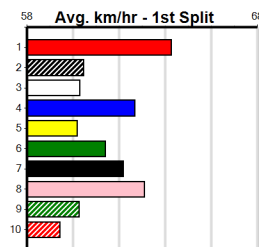

A1 SIGNAGE (300+RANK)

Distance: 450m, Race Type: Maiden, Total Prizemoney: $1,530
1st: $1,000, 2nd: $320, 3rd: $160, 4th: $50

HENRY BALE (8) has produced good placings in his last 2 starts and he could have a bit too much zip mid race for his rivals. ASTON TYPHOON (3) ran a handy debut placing 2 starts back and could be prominent throughout in this.

Watchdog Tips:	8	3	4	7	Bet:	Win 8

Form Box	Wgt	Dist	Track	Date	Time	BON	Margin	1st/2nd (Time)	PIR	Checked	Comment	W/R	Split 1	S/P	Grade		
1	HEART TO HEART [M] Been well beaten in all 3 starts to date, tested. $26.00																
	BK Bitch		Jun-22		Sire: ASTON RUPEE			Dam: MERRY LASS			Trainer: Tracey Salter (Crowlands)						
	Owner(s): Merry Men (SYN), S Watson, I Arshad																
	Winning Distances: < 300m (0) 300 - 399m (0) 400 - 499m (0) 500 - 599m (0) 600 - 699m (0) > 700m (0)																
	Winning Weights:																
	6th	(2)	28.0	410	HOR	R2	16-Apr-24	24.48	23.10	14.00		XOEL BALE (23.56)		M/66		10.94	$6.40 M
	8th	(7)	27.5	410	HOR	R1	23-Apr-24	24.71	23.26	19.00		TASTE OF HELL (23.39)		M/68		10.79	$63.30 M
	6th	(4)	27.7	410	HOR	R1	30-Apr-24	24.77	23.20	10.00		SAM'S GIRL (24.09)		M/32		10.54	$47.10 M
	Last 3 wins NOT included above																
	Box History																
2	JUNIOR RUSLIE [M] Not racing well enough in recent times, unlikely. $12.00																
	BK Dog		Apr-21		Sire: MY REDEEMER			Dam: TARREE'S RUSLIE			Trainer: Russell Edwards (Langwarrin)						
	Owner(s): R Edwards																
	Winning Distances: < 300m (0) 300 - 399m (0) 400 - 499m (0) 500 - 599m (0) 600 - 699m (0) > 700m (0)																
	Winning Weights:																
	7th	(3)	28.5	400	WGL	R1	11-Jan-24	24.46	22.45	19.00		BELUSHI (23.17)		M/77	V5	9.08	$4.60 M
	7th	(8)	28.4	410	HOR	R3	27-Jan-24	25.05	23.40	19.00		LUCY JANE (23.76)		M/77	V21	11.30	$22.60 M
	2nd	(4)	27.8	450	WBL	R3	02-Mar-24	26.48	25.46	9.50L		ABLETT FLYER (25.83)		M/522		6.84	$65.80 RW
	5th	(7)	27.8	435	SLE	R2	10-Mar-24	25.87	24.30	15.00		ROCK BALBOA (24.89)		M/576		5.42	$25.10 M
	6th	(6)	28.2	450	BAL	R3	15-Mar-24	26.19	25.36	7.00L		DUCHESS GEORGIA (25.72)		M/444		6.77	$29.80 M
8th	(1)	28.2	450	BAL	R3	21-Mar-24	26.92	25.43	12.00		TORNADO JACK (26.08)		M/277		6.86	$5.10 M	
5th	(8)	27.8	435	SLE	R1	05-Apr-24	26.06	24.60	8.50L		DR. OPHELIA (25.49)		S/555		5.44	$7.20 M	
8th	(3)	28.1	450	BAL	R2	29-Apr-24	26.74	25.50	15.00		QILIN BALE (25.74)		M/867		7.10	$58.60 T3-M	
Last 3 wins NOT included above																	
Box History																	
3	ASTON TYPHOON (NSW)[M] Handy debut placing 2 starts back, major player. $5.50																
	BD Dog		Feb-22		Sire: BEAST UNLEASHED			Dam: FANTASTIC SKYE			Trainer: Craig Treherne (Lara)						
	Owner(s): R Borda																
	Winning Distances: < 300m (0) 300 - 399m (0) 400 - 499m (0) 500 - 599m (0) 600 - 699m (0) > 700m (0)																
	Winning Weights:																
	2nd	(8)	30.0	450	BAL	R1	07-Apr-24	25.97	24.91	1.25L		HEAD HUNTER (25.90)		S/223		6.81	$17.60 M
	8th	(4)	29.8	460	GEL	R1	12-Apr-24	27.15	25.93	18.00		RESPECT ADVOCACY		S/568		6.93	$22.50 M
	Last 3 wins NOT included above																
	Box History																
	4	UNTETHERED [M] Steady placings in 5 of 6 starts so far, chance. $4.20															
BK Dog		Apr-22		Sire: ALLEN DEED			Dam: LASHIL			Trainer: Simon Barker (Elphinstone)							
Owner(s): S Barker																	
Winning Distances: < 300m (0) 300 - 399m (0) 400 - 499m (0) 500 - 599m (0) 600 - 699m (0) > 700m (0)																	
Winning Weights:																	
3rd		(2)	36.0	525	MEP	R1	13-Mar-24	30.72	30.03	2.75L		UNREAL MISS (30.54)		M/7333		5.33	$11.50 MH
2nd		(1)	35.8	525	MEP	R2	20-Mar-24	30.88	30.00	4.75L		BUN QUAKE (30.56)		Q/4443		5.26	$3.50 M
3rd		(6)	35.9	450	SHP	R2	04-Apr-24	26.03	25.47	7.00L		SORRY I'M LATE (25.57)		M/554		6.84	$2.20 T3-M
3rd		(8)	35.7	525	MEP	R1	10-Apr-24	30.76	29.82	4.25L		HIBIKI BLUE (30.47)		M/7544		5.39	$7.60 MH
6th		(2)	36.0	525	MEP	R2	17-Apr-24	31.28	29.95	8.00L		SWINGING SINGH (30.75)		M/4466		5.29	$2.40 M
3rd	(5)	36.0	450	BAL	R2	29-Apr-24	26.12	25.50	5.50L		QILIN BALE (25.74)		M/243		6.88	$4.20 T3-M	
Last 3 wins NOT included above																	
Box History																	
5	GLOZE [M] Drawn to find some trouble in this, needs luck. $15.00