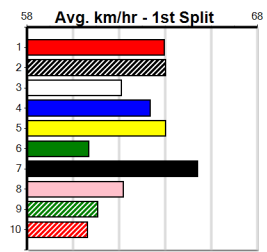

PAUA OF BUDDY AT STUD (300+RANK)

Distance: 450m, Race Type: Grade 5, Total Prizemoney: $1,530
1st: $1,000, 2nd: $320, 3rd: $160, 4th: $50

ELARA BALE (3) posted a good all the way win last start and she could prove hard to hold out again tonight. ON THE COIN (1) recorded a good win from this draw 3 starts back and could be the danger. BURRA BRICE (2) has claims as well.

Watchdog Tips: 3 1 2 5 Bet: Box Trifecta 1,2,3 ($10 for 166.67%)

Race card for ON THE COIN [5]. Includes horse details, owner (B Stephens), winning distances, and a box history table. Prize money is $5.50.

Race card for BURRA BRICE [5]. Includes horse details, owner (M Ebeyer), winning distances, and a box history table. Prize money is $4.60.

Race card for ELARA BALE (NSW)[5]. Includes horse details, owner (B Wheeler), winning distances, and a box history table. Prize money is $3.00.

Race card for LITTLE RUSH [5]. Includes horse details, owner (C Treherne), winning distances, and a box history table. Prize money is $15.00.

Race card for ALWAYS MY WAY [5]. Includes horse details, owner (D Faulknall), winning distances, and a box history table. Prize money is $6.50.