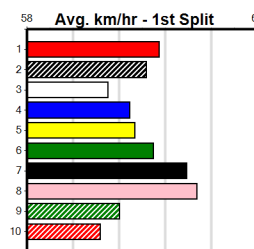

(VIC time)

EUREKA CONCRETE (300+RANK)

Distance: 450m, Race Type: Mixed 6/7, Total Prizemoney: $1,530
1st: $1,000, 2nd: $320, 3rd: $160, 4th: $50

MAGIC MOON CHILD (7) has enough talent for a race like this and with her early speed she looks like the one to beat. RED SHIRAZ (8) recorded a good all the way win from this draw 4 starts back and he looks set to be prominent throughout.

Watchdog Tips: **7** **8** **2** **3** **Bet:** Quinella 7/8 ($10 for 1000%)

Form Box Wgt Dist Track Date Time BON Margin 1st/2nd (Time) PIR Checked Comment W/R Split 1 S/P Grade

ELITE HEAT (NSW)[6] May get buried back early on in this, needs luck. $10.00
F Dog Oct-21 Sire: AUSSIE INFRARED Dam: ELITE OPAL
Owner(s): COMBEN FAMILY (SYN), R Comben, R Comben
Winning Distances: < 300m (0) 300 - 399m (0) 400 - 499m (2) 500 - 599m (0) 600 - 699m (0) > 700m (0)
Winning Weights: 31.9(1) 32.7(1)
7th (1) 32.0 450 WBL R7 04-Mar-24 26.18 25.57 8.00L OUR LAST SUMMER (25.63) M/446 . . . 6.71 $11.10 6G
5th (5) 32.3 425 BEN R9 13-Mar-24 24.86 24.00 7.50L EXPRESS PACK (24.34) M/556 . . . 6.86 $7.90 T3-6
2nd (7) 32.9 460 GEL R7 18-Mar-24 26.40 26.01 3.5L JIMMY THE PUMPER (26.17) S/653 . . . 6.81 $17.30 X67
8th (7) 32.9 460 GEL R8 25-Mar-24 26.84 25.97 13.00 ARTISAN ARTIST (25.97) M/678 . . . 6.87 $17.70 X67
3rd (7) 32.4 450 WBL R7 01-Apr-24 26.05 25.10 14.00 FARNHAM BALE (25.10) M/333 . . . 6.86 $7.70 6G
6th (5) 32.1 450 BAL R6 08-Apr-24 26.29 25.44 8.50L GEORGE JETSON (25.70) M/675 . . . 6.90 $19.20 T3-RW
6th (1) 31.8 450 WBL R7 15-Apr-24 26.33 25.47 11.00 WEBLEC WRANGLER (25.58) M/366 . . . 6.82 $8.50 6G
4th (7) 31.5 390 WBL R10 22-Apr-24 22.74 22.06 6.50L ESPECIAL DIGGER (22.32) M/55 . . . 9.07 $33.90 SH
Last 3 wins NOT included above
1st (5) 32.7 450 WBL R1 22-Jan-24 26.29 25.73 0.75L VALLETTA DIVA (26.33) M/211 . SW . 6.78 $2.10 M
1st (8) 31.9 450 WBL R5 19-Feb-24 25.90 25.66 2.00L BERT DEEDS (26.03) Q/111 . . . 6.72 $2.80 7

Box History table for ELITE HEAT (NSW) showing performance across 8 boxes.

KIWI TO BURN [6] Handy Mt. Gambier win 2 starts back, chance here. $4.20
BE Bitch Mar-22 Sire: FERNANDO BALE Dam: PRINCESS KIWI
Owner(s): L Goodwin
Winning Distances: < 300m (0) 300 - 399m (0) 400 - 499m (1) 500 - 599m (1) 600 - 699m (0) > 700m (0)
Winning Weights: 26.1(1) 26.2(1)
8th (4) 26.5 512 MTG R5 28-Mar-24 30.90 30.07 9.00L SWEET LYNETTE (30.28) . . . 4.58 $8.50 RWF
5th (4) 26.3 390 WBL R4 01-Apr-24 22.90 22.07 3.00L SWEET ACES (22.70) M/37 . . . W 8.95 $9.00 X67
3rd (5) 26.4 485 HOR R9 05-Apr-24 27.99 27.24 1.75L ALLEY OOP (27.88) Q/112 . . . W 6.58 $23.80 X67
8th (8) 26.3 400 GEL R11 09-Apr-24 23.76 22.46 17.00 SHAKA GOES BANG (22.64) S/78 . . . W 8.88 $9.20 X67H
3rd (3) 26.5 400 MTG R1 14-Apr-24 23.34 22.91 2.50L ASTON VERONA (23.16) 10.84 $14.00 6
5th (1) 26.4 485 HOR R5 19-Apr-24 28.27 27.52 8.00L BARRY BALE (27.71) M/344 . . . . 6.70 $36.50 RW
1st (7) 26.2 512 MTG R6 25-Apr-24 30.16 29.60 0.75L IRRIGATION (30.21) 0 . . . . 4.43 $1.90 RW
7th (7) 26.2 512 MTG R7 28-Apr-24 30.14 29.60 8.00L COMPTON DAISY (29.60) 4.40 $13.00 6
Last 3 wins NOT included above
1st (5) 26.1 400 MTG R3 28-Jan-24 23.50 22.99 0.25L CRUSHER (23.52) 0 . SAMP . . $2.50 M

Box History table for KIWI TO BURN showing performance across 8 boxes.