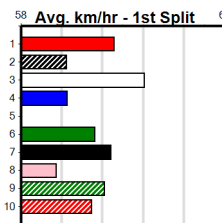

Distance	Time	Greyhound	Date Set
400m	21.999	PAUA OF BUDDY	14-Sep-21
460m	25.187	SHIMA SHINE	08-Jan-21
680m	38.579	DYNA CHANCER	12-Jan-19

Warragul

TRACK INFO
Track Circumference: 630m
Bullring Top Turn: 15m
Track Width: 5.5-7.5m
Bullring Home Turn: 60m

2
3:14PM
(VIC time)

SENNACHIE AT STUD (275+ RANK)

Distance: 400m, Race Type: Maiden, Total Prizemoney: \$1,530
1st: \$1,000, 2nd: \$320, 3rd: \$160, 4th: \$50

Watchdog Tips: 0 0 0 0 Bet:

Main table with columns: Form, Box, Weight, Dist, Track, Date, Time, BON, Margin, 1st/2nd (Time), PIR, Checked, Comment, W/R, Split 1, S/P, Grade. Contains 10 race entries (1-10) with details on horse names, trainers, owners, and results.