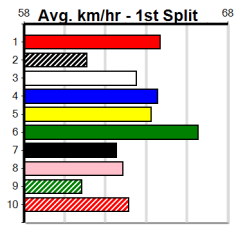

SPORTSBET SAME RACE MULTI (275+ RA

12

6:34PM

(VIC time)

Distance: 400m, Race Type: Grade 5, Total Prizemoney: $1,530
1st: $1,000, 2nd: $320, 3rd: $160, 4th: $50

Watchdog Tips: 0 0 0 0 Bet: _____

Form	Box	Weight	Dist	Track	Date	Time	BON	Margin	1st/2nd (Time)	PIR	Checked	Comment	W/R	Split 1	S/P	Grade	Winning Boxes							
1 INTER BEAST BOY [5]																	<table border="1"> <tr><th colspan="8">Winning Boxes</th></tr> <tr><td>1</td><td>2</td><td>3</td><td>4</td><td>5</td><td>6</td><td>7</td><td>8</td><td></td><td></td><td></td><td></td><td></td><td></td><td></td><td></td><td></td><td></td></tr> <tr><td></td><td>2</td><td>1</td><td></td><td></td><td></td><td></td><td></td><td></td><td></td><td></td><td></td><td></td><td></td><td></td><td></td><td></td><td></td><td>1</td></tr> <tr><td>Prize</td><td colspan="7"></td><td></td><td></td><td></td><td></td><td></td><td></td><td></td><td></td><td></td><td></td><td>$6,700.00</td></tr> <tr><td>Best</td><td colspan="7"></td><td></td><td></td><td></td><td></td><td></td><td></td><td></td><td></td><td></td><td></td><td>23.13</td></tr> <tr><td>Starts</td><td colspan="7"></td><td></td><td></td><td></td><td></td><td></td><td></td><td></td><td></td><td></td><td></td><td>34-4-4-6</td></tr> <tr><td>Trk/Dst</td><td colspan="7"></td><td></td><td></td><td></td><td></td><td></td><td></td><td></td><td></td><td></td><td></td><td>3-1-1-0</td></tr> <tr><td>APM</td><td colspan="7"></td><td></td><td></td><td></td><td></td><td></td><td></td><td></td><td></td><td></td><td></td><td>$4282</td></tr> </table>							
2 SHARP SHOT [5]																	<table border="1"> <tr><th colspan="8">Winning Boxes</th></tr> <tr><td>1</td><td>2</td><td>3</td><td>4</td><td>5</td><td>6</td><td>7</td><td>8</td><td></td><td></td><td></td><td></td><td></td><td></td><td></td><td></td><td></td><td></td></tr> <tr><td></td><td>1</td><td></td><td>1</td><td></td><td></td><td></td><td></td><td>1</td><td></td><td></td><td></td><td></td><td></td><td></td><td></td><td></td><td></td><td>1</td></tr> <tr><td>Prize</td><td colspan="7"></td><td></td><td></td><td></td><td></td><td></td><td></td><td></td><td></td><td></td><td></td><td>$5,510.00</td></tr> <tr><td>Best</td><td colspan="7"></td><td></td><td></td><td></td><td></td><td></td><td></td><td></td><td></td><td></td><td></td><td>NBT</td></tr> <tr><td>Starts</td><td colspan="7"></td><td></td><td></td><td></td><td></td><td></td><td></td><td></td><td></td><td></td><td></td><td>25-3-3-3</td></tr> <tr><td>Trk/Dst</td><td colspan="7"></td><td></td><td></td><td></td><td></td><td></td><td></td><td></td><td></td><td></td><td></td><td>3-0-0-0</td></tr> <tr><td>APM</td><td colspan="7"></td><td></td><td></td><td></td><td></td><td></td><td></td><td></td><td></td><td></td><td></td><td>$2498</td></tr> </table>							
3 BEAUTIFUL LIAR [5]																	<table border="1"> <tr><th colspan="8">Winning Boxes</th></tr> <tr><td>1</td><td>2</td><td>3</td><td>4</td><td>5</td><td>6</td><td>7</td><td>8</td><td></td><td></td><td></td><td></td><td></td><td></td><td></td><td></td><td></td><td></td></tr> <tr><td></td><td>1</td><td>1</td><td>1</td><td></td><td></td><td></td><td></td><td></td><td></td><td></td><td></td><td></td><td></td><td></td><td></td><td></td><td></td><td>1</td></tr> <tr><td>Prize</td><td colspan="7"></td><td></td><td></td><td></td><td></td><td></td><td></td><td></td><td></td><td></td><td></td><td>$5,060.00</td></tr> <tr><td>Best</td><td colspan="7"></td><td></td><td></td><td></td><td></td><td></td><td></td><td></td><td></td><td></td><td></td><td>23.13</td></tr> <tr><td>Starts</td><td colspan="7"></td><td></td><td></td><td></td><td></td><td></td><td></td><td></td><td></td><td></td><td></td><td>15-3-0-1</td></tr> <tr><td>Trk/Dst</td><td colspan="7"></td><td></td><td></td><td></td><td></td><td></td><td></td><td></td><td></td><td></td><td></td><td>3-1-0-0</td></tr> <tr><td>APM</td><td colspan="7"></td><td></td><td></td><td></td><td></td><td></td><td></td><td></td><td></td><td></td><td></td><td>$1140</td></tr> </table> ENG WGL 2024-05-07							
4 BOURBON BULLET [5]																	<table border="1"> <tr><th colspan="8">Winning Boxes</th></tr> <tr><td>1</td><td>2</td><td>3</td><td>4</td><td>5</td><td>6</td><td>7</td><td>8</td><td></td><td></td><td></td><td></td><td></td><td></td><td></td><td></td><td></td><td></td></tr> <tr><td></td><td></td><td></td><td></td><td>1</td><td>1</td><td>1</td><td></td><td></td><td></td><td></td><td></td><td></td><td></td><td></td><td></td><td></td><td></td><td>1</td></tr> <tr><td>Prize</td><td colspan="7"></td><td></td><td></td><td></td><td></td><td></td><td></td><td></td><td></td><td></td><td></td><td>$7,155.00</td></tr> <tr><td>Best</td><td colspan="7"></td><td></td><td></td><td></td><td></td><td></td><td></td><td></td><td></td><td></td><td></td><td>22.63</td></tr> <tr><td>Starts</td><td colspan="7"></td><td></td><td></td><td></td><td></td><td></td><td></td><td></td><td></td><td></td><td></td><td>15-3-0-1</td></tr> <tr><td>Trk/Dst</td><td colspan="7"></td><td></td><td></td><td></td><td></td><td></td><td></td><td></td><td></td><td></td><td></td><td>6-2-0-1</td></tr> <tr><td>APM</td><td colspan="7"></td><td></td><td></td><td></td><td></td><td></td><td></td><td></td><td></td><td></td><td></td><td>$3177</td></tr> </table>