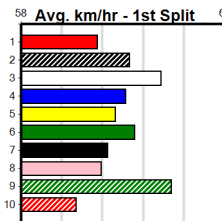

Warragul

10

5:54PM

(VIC time)

PHOTO MAN AT STUD (275+ RANK)

Distance: 400m, Race Type: Grade 6, Total Prizemoney: \$1,530

1st: \$1,000, 2nd: \$320, 3rd: \$160, 4th: \$50

Watchdog Tips: 0 0 0 0 Bet: -