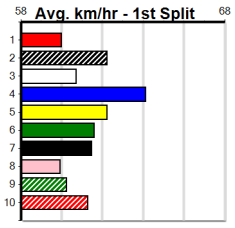

VIATEK (275+ RANK)

Distance: 460m, Race Type: Maiden, Total Prizemoney: $1,530
1st: $1,000, 2nd: $320, 3rd: $160, 4th: $50

Watchdog Tips: 0 0 0 0 Bet: .