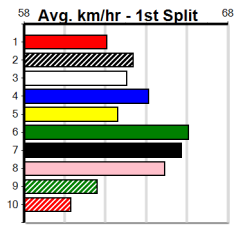

OAKS SUPER BOX FOR HIRE (275+ RANK)

Distance: 400m, Race Type: Grade 5, Total Prizemoney: $1,530
1st: $1,000, 2nd: $320, 3rd: $160, 4th: $50

5

4:17PM

(VIC time)

Watchdog Tips: 0 0 0 0 Bet:

Main table containing race details for 9 races (WHISKEY TALKIN', SONS OF TOM, BLUE CHASER, WHY NOT BRYCE, TORPEDO TUOHY, INFRA LADY, PHANTOM REX, LOCKED AND READY, WHY NOT EMILY, WHY NOT LILAH). Each race entry includes horse number, name, date, track, time, and performance metrics. It also includes a 'Winning Boxes' table for each race showing prize money and starts.