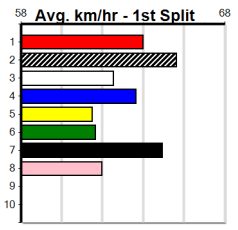

PAUA OF BUDDY AT STUD (275+ RANK)

Distance: 460m, Race Type: Mixed 4/5, Total Prizemoney: \$1,530
1st: \$1,000, 2nd: \$320, 3rd: \$160, 4th: \$50

Watchdog Tips: **0** **0** **0** **0** Bet: .

Form	Box	Weight	Dist	Track	Date	Time	BON	Margin	1st/2nd (Time)	PIR	Checked	Comment	W/R	Split 1	S/P	Grade	
1 UPTIGHT [5]																	
BD		D			Jan-22			SUPERIOR PANAMA			JUST WINS BOSS			Winning Boxes			
Trainer: Michael Italia (Pearcedale)																	
7th	(3)	32.2	460	WGL	R7	02-Apr-24	26.67	25.54	8.50	TUTELINA (26.10)	S/877	.	.	.	6.71	\$4.10	5
3rd	(4)	32.1	460	WGL	R8	11-Apr-24	26.42	25.83	1.25	LDARNUM DIVA (26.34)	M/564	.	.	.	6.66	\$3.60	T3-5
8th	(7)	31.7	460	WGL	R8	18-Apr-24	26.68	26.19	2.00	LBOOT A DREAM (26.55)	M/456	.	.	.	6.63	\$3.10	T3-5
3rd	(7)	31.8	460	WGL	R8	25-Apr-24	26.33	26.05	1.5	LMIGHTY HERCULES (26.24)	M/264	.	.	.	6.66	\$4.50	5
Owner(s): M Italia																	
2 SHOWGIRL SHIRLEY [5]																	
BK		B			Mar-22			BERNARDO			HOOK ALONG BOOK			Winning Boxes			
Trainer: David Kerr (Caldermeade)																	
1st	(2)	26.6	450	BAL	R8	15-Apr-24	25.76	25.49	0.75	LQUENARA BALE (25.81)	Q/111	.	SW	.	6.58	\$1.90	T3-5
6th	(6)	26.7	390	WBL	R12	18-Apr-24	22.79	22.32	4.25	LSOLEUS (22.51)	M/66	.	.	.	9.16	\$38.70	5
3rd	(1)	27.0	450	SHP	R6	02-May-24	26.23	25.99	3.5	LDTRIOT (25.99)	M/124	.	.	.	6.69	\$2.10	T3-5
1st	(5)	26.7	515	SAP	R11	05-May-24	29.87	29.71	1.5	LABYSMAL (29.97)	M/1111	.	.	.	5.04	\$3.40	5NP
Owner(s): Belinda Connolly and Shane Connolly (SYN), S Connolly, B Connolly																	
3 DARNUM DIVA [5]																	
BK		B			May-19			FABREGAS			STRETCH LIMO			Winning Boxes			
Trainer: Peter Handley (Darnum)																	
7th	(2)	33.6	500	TRA	R8	29-Mar-24	28.59	27.75	12.00	LEARLY BOY (27.75)	S/888	.	.	.	9.55	\$80.70	X45
1st	(8)	32.6	460	WGL	R8	11-Apr-24	26.34	25.83	0.75	LHOT LIPS (26.38)	M/772	.	.	.	6.75	\$18.50	T3-5
8th	(6)	32.6	460	WGL	R5	26-Apr-24	26.55	25.55	6.50	LDR. CHIEFTAIN (26.11)	S/888	.	.	.	7.05	\$64.50	5
5th	(5)	32.6	460	WGL	R6	02-May-24	26.63	25.98	6.00	LBLACK PINK (26.24)	M/475	.	.	.	6.75	\$12.50	T3-5
Owner(s): P Handley																	
4 CAPTURE MY SOUL [5]																	
BK		B			Jan-22			TOMMY SHELBY			FLORAL LACE			Winning Boxes			
Trainer: Jacqueline Berry (Ripplebrook)																	
6th	(5)	26.9	595	SAP	R5	24-Mar-24	35.75	34.31	11.00	REV OLIVE (35.01)	M/8666	.	.	.	9.81	\$4.70	RW
3rd	(8)	26.8	460	WGL	R7	28-Mar-24	26.22	25.74	7.00	LASTON GOZO (25.74)	M/443	.	.	.	6.69	\$5.40	T3-6
1st	(1)	25.9	460	WGL	R10	25-Apr-24	26.24	26.05	0.75	L BANDARI (26.28)	M/222	.	.	.	6.67	\$2.70	X67
6th	(4)	25.8	450	TRA	R6	03-May-24	25.90	24.78	11.00	LROYAL MINT (25.18)	S/866	.	.	.	7.05	\$14.50	5
Owner(s): G Miltos																	
5 SWEET NUGGET [5]																	
BK		D			Feb-22			ZAMBORA BROCKIE			SHE'S A BLAZIN'			Winning Boxes			
Trainer: Ricky Jarvis (Tyers)																	
1st	(8)	34.7	450	TRA	R5	06-Apr-24	25.36	25.20	1.00	LSODA GRENADIER (25.43)	M/311	.	SW	W	6.77	\$1.60	X67
8th	(2)	34.6	460	WGL	R8	11-Apr-24	26.57	25.83	3.5	LDARNUM DIVA (26.34)	S/888	.	.	W	7.17	\$12.30	T3-5
6th	(6)	34.4	515	SAP	R9	21-Apr-24	30.76	29.30	11.00	LBEAR HAND (30.03)	M/5776	.	.	.	5.23	\$12.00	5
4th	(1)	35.0	460	WGL	R6	02-May-24	26.63	25.98	5.50	LBLACK PINK (26.24)	S/756	.	.	.	6.90	\$7.50	T3-5
Owner(s): M Droog																	
6 REDSHIFT VICTORY (NSW)[4]																	
DKBD		B			Mar-21			BARCIA BALE			TAYLOR MADE STAR			Winning Boxes			
Trainer: Christine Haigh (Crossover)																	
6th	(3)	29.0	400	WGL	R7	30-Mar-24	23.47	22.74	11.00	LEAGLES FLY ALONE (22.74)	M/86	.	.	.	8.89	\$38.80	X45
5th	(2)	29.1	515	SAP	R10	07-Apr-24	30.48	29.34	9.00	LIRISH MILLIE (29.87)	S/7345	.	.	.	5.36	\$12.90	5
5th	(6)	29.1	460	WGL	R8	13-Apr-24	26.51	25.95	8.00	LIT'S A RUNAWAY (25.97)	S/774	.	.	.	6.80	\$44.20	X45
5th	(8)	29.0	515	SAP	R10	21-Apr-24	30.50	29.30	9.50	LLEKTRA TRIGGER (29.85)	M/6776	.	.	.	5.27	\$16.50	5
Owner(s): Team Dragon (SYN), J Plummer, C Haigh																	
7 BUSTER'S DREAM [5]																	
BKW		D			Dec-21			MY REDEEMER			AVA'S DREAM			Winning Boxes			
Trainer: Arend Gringhuis (Ripplebrook)																	
3rd	(3)	31.9	395	TRA	R6	06-Apr-24	22.51	22.30	2.50	LROMP TIN (22.34)	M/223	.	.	.	3.81	\$6.60	5
5th	(8)	32.2	460	WGL	R6	13-Apr-24	26.75	25.95	8.50	LLITTLE VENICE (26.17)	M/235	.	SW	.	6.71	\$2.30	5
5=	(6)	32.2	460	WGL	R8	18-Apr-24	26.66	26.19	1.75	LBOOT A DREAM (26.55)	M/668	.	.	.	6.69	\$12.80	T3-5
1st	(8)	32.3	460	WGL	R8	02-May-24	26.10	25.98	5.50	LLELLE GEM (26.49)	Q/111	.	.	.	6.64	\$2.40	T3-5
Owner(s): A Gringhuis																	
8 FIRING CHIEF [5]																	
BK		D			Dec-21			COSMIC CHIEF			MISS HEART			Winning Boxes			
Trainer: Louie Bicchieri (Fawkner)																	
3rd	(8)	32.8	425	BEN	R11	14-Apr-24	24.54	24.03	2.50	LMY COMPASS (24.38)	M/544	.	.	.	6.95	\$3.40	T3-5
2nd	(5)	33.1	450	SHP	R6	18-Apr-24	25.88	25.39	3.00	LFRANK GRIMES (25.68)	S/643	.	.	.	6.91	\$15.30	T3-5
F	(7)	32.8	400	GEL	R6	23-Apr-24	0.00	22.56	.	LBROX COOPER (22.56)	S/88	.	V0	.	8.73	\$12.70	5
1st	(1)	32.9	350	HVL	R8	06-May-24	19.77	19.70	1.75	LINTER TRIGON (19.88)	S/5	.	.	.	6.77	\$9.30	5
Owner(s): L Bicchieri																	
9 *** NO RESERVE ***																	
Trainer:																	
Owner(s):																	
10 *** NO RESERVE ***																	
Trainer:																	
Owner(s):																	