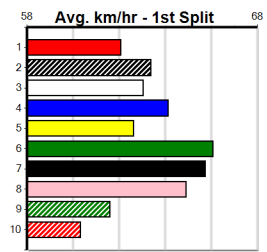

OAKS SUPER BOX FOR HIRE (275+ RANK)

Distance: 400m, Race Type: Grade 5, Total Prizemoney: $1,530
1st: $1,000, 2nd: $320, 3rd: $160, 4th: $50

Watchdog Tips:

Bet:

Table with columns: Form Box, Wgt, Dist, Track, Date, Time, BON, Margin, 1st/2nd (Time), PIR, Checked, Comment, WR, Split 1, S/P, Grade

WHISKEY TALKIN' [5]
BK Bitch Feb-21 Sire: HOOKED ON SCOTCH Dam: BEAUTY TO BEHOL
Owner(s): C Jones
Trainer: Carolyn Jones (Rosedale)
Winning Distances: < 300m (0) 300 - 399m (1) 400 - 499m (4) 500 - 599m (0) 600 - 699m (0) > 700m (0)
Winning Weights: 29.9(1) 30.0(1) 30.2(1) 30.3(1) 30.6(1)
Box History table and Prize Best Starts table included.

SONS OF TOM [5]
BK Dog Jun-21 Sire: ASTON KIMETTO Dam: CHOCHLIK
Owner(s): APG Racing (SYN), A Gourlay, P Gourlay, C Currie
Trainer: Thomas Currie (Drouin)
Winning Distances: < 300m (0) 300 - 399m (3) 400 - 499m (1) 500 - 599m (0) 600 - 699m (0) > 700m (0)
Winning Weights: 36.0(2) 36.2(2)
Box History table and Prize Best Starts table included.

BLUE CHASER [5]
BE Dog Sep-21 Sire: NOLEN Dam: MUZA'S ANGEL
Owner(s): Y Andrews
Trainer: Yvonne Andrews (Kilmany)
Winning Distances: < 300m (0) 300 - 399m (4) 400 - 499m (1) 500 - 599m (0) 600 - 699m (0) > 700m (0)
Winning Weights: 29.9(1) 30.0(1) 31.0(2) 31.2(1)
Box History table and Prize Best Starts table included.

WHY NOT BRYCE [5]
RF Dog Sep-20 Sire: BERNARDO Dam: WHY NOT GINGER
Owner(s): G Carter
Trainer: Gregory Carter (Devon Meadows)
Winning Distances: < 300m (0) 300 - 399m (5) 400 - 499m (3) 500 - 599m (0) 600 - 699m (0) > 700m (0)
Winning Weights: 32.6(1) 32.7(3) 32.8(1) 32.9(2) 33.1(1)
Box History table and Prize Best Starts table included.

TORPEDO TUOHY [5]
F Dog Mar-21 Sire: BERNARDO Dam: CHAMPAGNE LUXE
Owner(s): A Clarke-bruce
Trainer: Anthony Clarke-bruce (Trafalgar)
Winning Distances: < 300m (0) 300 - 399m (0) 400 - 499m (3) 500 - 599m (0) 600 - 699m (0) > 700m (0)
Winning Weights: 32.0(1) 32.4(1) 32.7(1)
Box History table and Prize Best Starts table included.

1

2

3

4

5