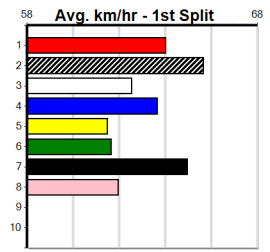

PAUA OF BUDDY AT STUD (275+ RANK)

Distance: 460m, Race Type: Mixed 4/5, Total Prizemoney: $1,530
1st: $1,000, 2nd: $320, 3rd: $160, 4th: $50

Watchdog Tips:

Bet:

Table with columns: Form Box, Wgt, Dist, Track, Date, Time, BON, Margin, 1st/2nd (Time), PIR, Checked, Comment, WR, Split 1, S/P, Grade

UPRIGHT [5]
BD Dog Jan-22 Sire: SUPERIOR PANAMA Dam: JUST WINS BOSS
Owner(s): M Italia Trainer: Michael Italia (Pearcedale)
Winning Distances: < 300m (0) 300 - 399m (1) 400 - 499m (4) 500 - 599m (0) 600 - 699m (0) > 700m (0)
Winning Weights: 30.0(1) 30.3(1) 31.0(1) 31.2(1) 31.3(1)
Race results table with columns: Rank, Dog, Wgt, Dist, Track, Date, Time, BON, Margin, 1st/2nd (Time), PIR, Checked, Comment, WR, Split 1, S/P, Grade

SHOWGIRL SHIRLEY [5]
BK Bitch Mar-22 Sire: BERNARDO Dam: HOOK ALONG BOOK
Owner(s): Belinda Connolly and Shane Connolly (SYN), S Connolly, B Connolly Trainer: David Kerr (Caldermeade)
Winning Distances: < 300m (0) 300 - 399m (0) 400 - 499m (5) 500 - 599m (2) 600 - 699m (0) > 700m (0)
Winning Weights: 26.4(1) 26.6(2) 26.7(2) 26.9(1) 27.0(1)
Race results table with columns: Rank, Dog, Wgt, Dist, Track, Date, Time, BON, Margin, 1st/2nd (Time), PIR, Checked, Comment, WR, Split 1, S/P, Grade

DARNUM DIVA [5]
BK Bitch May-19 Sire: FABREGAS Dam: STRETCH LIMO
Owner(s): P Handley Trainer: Peter Handley (Darnum)
Winning Distances: < 300m (0) 300 - 399m (0) 400 - 499m (2) 500 - 599m (4) 600 - 699m (1) > 700m (0)
Winning Weights: 31.3(1) 31.9(1) 32.3(2) 32.6(2) 33.0(1)
Race results table with columns: Rank, Dog, Wgt, Dist, Track, Date, Time, BON, Margin, 1st/2nd (Time), PIR, Checked, Comment, WR, Split 1, S/P, Grade

CAPTURE MY SOUL [5]
BK Bitch Jan-22 Sire: TOMMY SHELBY Dam: FLORAL LACE
Owner(s): G Miltos Trainer: Jacqueline Berry (Ripplebrook)
Winning Distances: < 300m (0) 300 - 399m (0) 400 - 499m (1) 500 - 599m (2) 600 - 699m (0) > 700m (0)
Winning Weights: 25.8(1) 25.9(1) 26.7(1)
Race results table with columns: Rank, Dog, Wgt, Dist, Track, Date, Time, BON, Margin, 1st/2nd (Time), PIR, Checked, Comment, WR, Split 1, S/P, Grade

SWEET NUGGET [5]
BK Dog Feb-22 Sire: ZAMBORA BROCKIE Dam: SHE'S A BLAZIN'
Owner(s): M Droog Trainer: Ricky Jarvis (Tyers)
Winning Distances: < 300m (0) 300 - 399m (1) 400 - 499m (2) 500 - 599m (0) 600 - 699m (0) > 700m (0)
Winning Weights: 34.6(1) 34.7(1) 34.8(1)
Race results table with columns: Rank, Dog, Wgt, Dist, Track, Date, Time, BON, Margin, 1st/2nd (Time), PIR, Checked, Comment, WR, Split 1, S/P, Grade

1

2

3

4

5

Box History table for Upright [5] with columns: Bx, 1st, 2nd, 3rd, 4th, 5th, 6th, 7th, 8th

Box History table for Showgirl Shirley [5] with columns: Bx, 1st, 2nd, 3rd, 4th, 5th, 6th, 7th, 8th

Box History table for Darnum Diva [5] with columns: Bx, 1st, 2nd, 3rd, 4th, 5th, 6th, 7th, 8th

Box History table for Capture My Soul [5] with columns: Bx, 1st, 2nd, 3rd, 4th, 5th, 6th, 7th, 8th

Box History table for Sweet Nugget [5] with columns: Bx, 1st, 2nd, 3rd, 4th, 5th, 6th, 7th, 8th