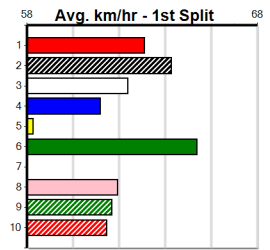

SPORTSBET BET WITH MATES (275+ RANK)

Distance: 400m, Race Type: Maiden, Total Prizemoney: $1,530
1st: $1,000, 2nd: $320, 3rd: $160, 4th: $50

Watchdog Tips: [ ] [ ] [ ] [ ] Bet: [ ]

Table with columns: Form Box, Wgt, Dist, Track, Date, Time, BON, Margin, 1st/2nd (Time), PIR, Checked, Comment, W/R, Split 1, S/P, Grade

BELLA STELLA [M]
BK Bitch Nov-21 Sire: BAROOGA BRETT Dam: BALKAN DOTTI
Owner(s): B Garrick
Trainer: Danny Cortese (Devon Meadows)
Winning Distances: < 300m (0) 300 - 399m (0) 400 - 499m (0) 500 - 599m (0) 600 - 699m (0) > 700m (0)
Winning Weights:
7th (3) 24.6 400 WGL R1 09-Apr-24 23.78 22.19 19.00 BLAZING DINO (22.52) M/75 8.74 $36.00 M
3rd (1) 24.8 400 WGL R1 23-Apr-24 23.08 22.71 1.75L BIRMINGHAM (22.97) M/44 8.66 $50.80 M
6th (3) 24.8 460 WGL R1 30-Apr-24 26.89 25.78 15.00 SERGEANT POPE (25.90) M/356 6.69 $13.00 M
Box History
Prize Best $260.00
Starts NBT
Trk/Dts 3-0-0-1
APM 2-0-0-1 260

DANCING DARCIÉ [M]
BK Bitch Dec-21 Sire: MY REDEEMER Dam: AVA'S DREAM
Owner(s): A Gringhuis
Trainer: Margaret Campbell (Longwarry)
Winning Distances: < 300m (0) 300 - 399m (0) 400 - 499m (0) 500 - 599m (0) 600 - 699m (0) > 700m (0)
Winning Weights:
3rd (5) 26.1 400 WGL R1 09-Apr-24 23.43 22.19 14.00 BLAZING DINO (22.52) Q/32 8.55 $66.60 M
5th (3) 25.9 350 TRA R1 17-Apr-24 20.29 19.73 8.50L POSH PAWS (19.73) M/55 6.76 $25.30 M
6th (6) 25.8 400 WGL R1 02-May-24 23.71 22.84 12.00 ASTON IMAGE (22.92) Q/34 8.66 $10.20 T3-M
Box History
Prize Best $260.00
Starts NBT
Trk/Dts 3-0-0-1
APM 2-0-0-1 260

MY BLAZE [M]
BK Bitch Nov-20 Sire: MY REDEEMER Dam: SHIMA BLAZE
Owner(s): E Cortese
Trainer: Ebony Cortese (Devon Meadows)
Winning Distances: < 300m (0) 300 - 399m (0) 400 - 499m (0) 500 - 599m (0) 600 - 699m (0) > 700m (0)
Winning Weights:
5th (6) 27.4 400 WGL R3 09-Feb-23 23.97 22.79 13.00 RUMOUR NOT FACT (23.07) M/77 8.92 $2.70 T3-M
5th (1) 26.6 400 WGL R2 16-Feb-23 23.74 22.12 14.00 NINA INFERNO (22.82) M/55 9.07 $2.90 T3-M
ST (-) 27.7 400 WGL 30-Nov-23 23.46 0.01L Trial Cleared M 1of1 . ST
5th (8) 28.8 400 WGL R9 04-Apr-24 23.57 22.65 8.00L HARAJUKU LASS (23.04) M/65 8.82 $4.70 T3-RW
3rd (1) 28.1 400 WGL R1 11-Apr-24 23.18 22.60 2.00L SIN CITY MARV (23.05) Q/23 8.59 $3.00 T3-M
6th (1) 27.9 400 WGL R1 18-Apr-24 23.68 23.02 8.00L NEVER AROUND (23.15) M/64 8.64 $6.40 T3-M
5th (3) 27.5 400 WGL R1 25-Apr-24 23.53 22.52 4.75L COLLINDA PEARL (23.21) M/65 8.82 $10.10 M
5th (8) 28.1 400 WGL R2 02-May-24 24.49 22.84 21.00 JAMS NIMBLE (23.09) M/85 9.30 $5.70 T3-M
Box History
Prize Best $1600.00
Starts NBT
Trk/Dts 14-0-3-1
APM 10-0-1-1 184