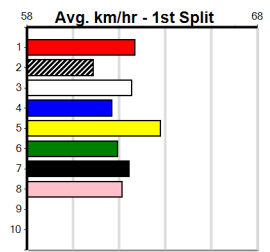

HARD STYLE RICO AT STUD (275+ RANK)

Distance: 460m, Race Type: Grade 5, Total Prizemoney: $1,530
1st: $1,000, 2nd: $320, 3rd: $160, 4th: $50

Watchdog Tips:

Bet:

Form Box	Wgt	Dist	Track	Date	Time	BON	Margin	1st/2nd (Time)	PIR	Checked	Comment	WR	Split 1	S/P	Grade

ZAMBEZI [5]
WF Dog Oct-21 Sire: ALLEN DEED Dam: PENELOPES CRUZN
Owner(s): A Boyce Trainer: Reginald Boyce (Korumburra)
Winning Distances: < 300m (0) 300 - 399m (3) 400 - 499m (0) 500 - 599m (0) 600 - 699m (0) > 700m (0)
Winning Weights: 33.1(1) 33.3(2)

8th (6)	32.6	395	TRA	R9	05-Feb-24	23.52	22.25	13.00	INTER TRIGON (22.65)	M/567	.	.	V14	.	3.91	$6.40 7
1st (1)	33.1	395	TRA	R4	04-Mar-24	22.52	21.95	1.75L	ANCHOR BELLE (22.64)	M/641	.	.	W	.	3.85	$6.50 T3-7
4th (2)	33.7	400	WGL	R10	14-Mar-24	23.42	22.79	7.00L	LITTLE VENICE (22.93)	M/45	.	.	.	.	8.71	$5.80 T3-6
1st (7)	33.3	395	TRA	R9	18-Mar-24	22.19	22.19	3.25L	SMOOTH RANGER (22.41)	M/111	.	.	.	.	3.77	$4.30 T3-6
8th (5)	33.0	395	TRA	R5	03-Apr-24	23.08	22.16	9.00L	RADEBE (22.48)	M/776	.	.	W	.	3.87	$5.20 5
8th (6)	33.0	395	TRA	R4	12-Apr-24	23.11	22.16	8.50L	BOURNE SARAH (22.51)	M/888	.	.	.	.	4.02	$12.00 5
7th (8)	33.5	460	WGL	R5	26-Apr-24	26.47	25.55	5.50L	DR. CHIEFTAIN (26.11)	M/457	.	.	.	.	6.67	$68.50 5
3rd (5)	33.3	515	SAP	R2	05-May-24	30.50	29.71	2.50L	YOU'RE IN LUCK (30.33)	S/4455	.	.	.	.	5.30	$7.00 5NP

Last 3 wins NOT included above

1st (1)	33.3	350	TRA	R1	29-Jan-24	20.22	19.88	1.75L	LAKEVIEW KIM (20.34)	M/31	.	.	SW	.	6.73	$3.70 T3-M

Box History

Bx	1st	2nd	3rd	4th	5th	6th	7th	8th
1	2	1						1
2				1				
3								
4								
5			1		1			1
6		1				1	1	2
7	1							
8		2						1 1

Prize Best Starts Trk/Dts APM: $5075.00 NBT 18-3-4-1 1-0-0-0 2849

ELLE GEM [5]
BK Bitch Jun-21 Sire: ASTON DEE BEE Dam: MADALIA MAGGIE
Owner(s): K Brew Trainer: Lesley Russell (Sale)
Winning Distances: < 300m (0) 300 - 399m (0) 400 - 499m (2) 500 - 599m (1) 600 - 699m (0) > 700m (0)
Winning Weights: 27.3(1) 27.9(1) 28.0(1)

5th (5)	27.7	435	SLE	R9	03-Mar-24	25.44	24.41	12.00	ICE ICE BABY (24.65)	M/567	.	.	.	.	5.46	$13.30 X67
8th (5)	27.5	395	TRA	R9	25-Mar-24	23.28	22.47	9.00L	SPEED MERCHANT (22.66)	S/888	.	.	.	.	4.02	$6.60 6G
6th (3)	27.5	395	TRA	R9	01-Apr-24	23.32	22.27	9.50L	TEASER'S BEAUTY (22.66)	M/788	.	.	.	.	3.99	$7.50 T3-6
7th (5)	27.6	435	SLE	R4	05-Apr-24	25.43	24.60	8.00L	DR. GILLIAN (24.88)	S/656	.	.	.	.	5.54	$34.40 X67
6th (2)	27.5	435	SLE	R4	14-Apr-24	25.41	24.32	12.00	ASTON CORLEONE (24.63)	M/877	.	.	W	.	5.48	$66.80 X67H
2nd (4)	27.3	400	WGL	R9	18-Apr-24	23.32	23.02	0.25L	LYLA BEAR (23.30)	S/44	.	.	.	.	8.82	$11.40 T3-6
1st (5)	27.3	510	SLE	R5	24-Apr-24	29.32	29.28	0.25L	BIG STACKS (29.34)	M/111	.	.	.	.	9.28	$3.50 X67
2nd (6)	27.6	460	WGL	R8	02-May-24	26.49	25.98	5.50L	BUSTER'S DREAM (26.10)	M/422	.	.	.	.	6.83	$7.40 T3-5

Last 3 wins NOT included above

1st (2)	28.0	435	SLE	R1	18-Feb-24	24.91	24.26	13.00	DOCTOR MINTY (25.77)	M/431	.	.	VO	.	5.42	$5.50 M
1st (8)	27.9	435	SLE	R2	25-Feb-24	24.81	24.33	1.00L	MAVERICK MARCIA (24.87)	M/532	.	.	.	.	5.39	$3.40 7

Box History

Bx	1st	2nd	3rd	4th	5th	6th	7th	8th
1								
2	1			1		1		
3						1		
4		2		1				
5	1				1		1	1
6		2			1			
7								
8	1							

Prize Best Starts Trk/Dts APM: $6610.00 NBT 15-3-4-0 1-0-1-0 4682