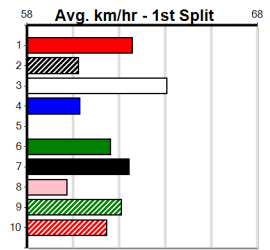

SENNACHIE AT STUD (275+ RANK)

Distance: 400m, Race Type: Maiden, Total Prizemoney: $1,530
1st: $1,000, 2nd: $320, 3rd: $160, 4th: $50

Watchdog Tips: [ ] [ ] [ ] [ ] [ ] Bet: [ ]

Table with columns: Form Box, Wgt, Dist, Track, Date, Time, BON, Margin, 1st/2nd (Time), PIR, Checked, Comment, W/R, Split 1, S/P, Grade

ODIN BALE (NSW)[M]
BKBD Dog Mar-22 Sire: FERNANDO BALE Dam: HOUSTON BALE
Owner(s): L Harris
Trainer: Tammy Kennedy - harris (Devon)
Winning Distances: < 300m (0) 300 - 399m (0) 400 - 499m (0) 500 - 599m (0) 600 - 699m (0) > 700m (0)
Winning Weights:
5th (8) 32.6 410 HOR R2 09-Apr-24 24.72 23.26 15.00 MISS MARY JO (23.72) M/55 . . . 10.90 $9.40 MH
3rd (6) 32.7 410 HOR R3 16-Apr-24 23.60 23.10 6.50L YASH BALE (23.17) M/33 . . . 10.42 $22.00 MF
5th (1) 32.7 400 WGL R2 23-Apr-24 23.19 22.71 6.00L SMOKIN' PADDY (22.80) M/65 . . . 8.74 $4.90 M
4th (3) 32.3 400 GEL R1 27-Apr-24 23.50 22.35 7.50L BLACKPOOL TRIP (23.01) S/65 . . . 9.06 $5.20 M
7th (2) 32.8 400 WGL R1 02-May-24 23.72 22.84 12.00 ASTON IMAGE (22.92) M/45 . . . 8.76 $2.60 T3-M
2nd (5) 33.0 390 BAL R9 06-May-24 22.57 21.89 0.25L URANO BALE (22.56) M/12 . . . 8.71 $9.60 T3-M
Last 3 wins NOT included above

Box History table for ODIN BALE with columns Bx, 1st, 2nd, 3rd, 4th, 5th, 6th, 7th, 8th and summary statistics.

CASH FOR KOTA [M]
BKW Bitch Jun-22 Sire: ASTON DEE BEE Dam: MIA'S HAND
Owner(s): R Haines
Trainer: Donna Dean (Nyora)
Winning Distances: < 300m (0) 300 - 399m (0) 400 - 499m (0) 500 - 599m (0) 600 - 699m (0) > 700m (0)
Winning Weights:
4th (7) 24.7 395 TRA R1 02-Feb-24 22.92 22.09 9.00L OMEGA AUSTIN (22.30) M/665 . . . 3.90 $20.90 M
6th (5) 24.5 395 TRA R3 07-Feb-24 23.52 21.83 18.00 BEAR HAND (22.30) M/456 . . . 3.85 $3.60 M
5th (7) 24.7 435 SLE R1 14-Feb-24 25.45 24.38 11.00 DR. BENEDICT (24.73) S/445 . . . 5.50 $20.20 M
2nd (4) 25.2 350 TRA R1 11-Mar-24 20.60 19.79 7.00L ARTORIAS BALE (20.12) M/64 . . . 6.94 $2.00 M
3rd (3) 25.0 395 TRA R2 25-Mar-24 23.07 22.47 2.25L GIGANTOR (22.92) Q/122 . . . 3.73 $14.70 M
6th (3) 25.1 435 SLE R1 05-Apr-24 26.07 24.60 8.50L DR. OPHELIA (25.49) Q/466 . . . VO 5.41 $2.90 M
5th (2) 25.2 435 SLE R3 24-Apr-24 25.68 24.60 4.00L ON REPEAT (25.41) M/356 . . . 5.44 $5.80 M
5th (5) 24.9 435 SLE R1 05-May-24 25.44 24.32 6.50L VELOX BALE (25.00) M/455 . . . 5.45 $52.40 M
Last 3 wins NOT included above

Box History table for CASH FOR KOTA with columns Bx, 1st, 2nd, 3rd, 4th, 5th, 6th, 7th, 8th and summary statistics.

BILLBOARD [M]
BK Dog Apr-22 Sire: FLYNN Dam: VELOCITY WHISPER
Owner(s): N De la roche
Trainer: Kayla Cottrell (Pearcedale)
Winning Distances: < 300m (0) 300 - 399m (0) 400 - 499m (0) 500 - 599m (0) 600 - 699m (0) > 700m (0)
Winning Weights:
6th (7) 30.0 400 GEL R1 03-May-24 23.39 22.45 11.00 SHAKER STICKER (22.63) M/66 . . . 8.73 $4.70 MH
Last 3 wins NOT included above

Box History table for BILLBOARD with columns Bx, 1st, 2nd, 3rd, 4th, 5th, 6th, 7th, 8th and summary statistics.