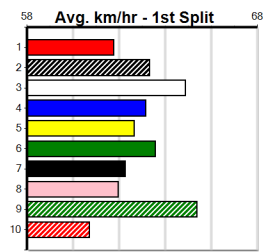

Warragul
10
5:54PM
(VIC time)

PHOTO MAN AT STUD (275+ RANK)

Distance: 400m, Race Type: Grade 6, Total Prizemoney: $1,530
1st: $1,000, 2nd: $320, 3rd: $160, 4th: $50

Watchdog Tips:

Bet:

Form Box	Wgt	Dist	Track	Date	Time	BON	Margin	1st/2nd (Time)	PIR	Checked	Comment	WR	Split 1	S/P	Grade

1

BOMBER'S LADY [6]
BK Bitch Jun-21 Sire: ASTON DUKE Dam: ROZEHILL BETH
Owner(s): G Green Trainer: Geoffrey Green (Woodside)
Winning Distances: < 300m (0) 300 - 399m (1) 400 - 499m (1) 500 - 599m (0) 600 - 699m (0) > 700m (0)
Winning Weights: 26.4(1) 26.7(1)

8th (2)	27.1	395	TRA	R2	02-Feb-24	23.05	22.09	9.50L POWER PAWS (22.42)	S/878	.	.	.	3.96	$22.50	X67
2nd (8)	27.4	400	WGL	R11	22-Feb-24	22.89	22.69	1.5L FIRE FEATHER (22.79)	M/22	.	.	.	8.47	$4.00	6G
7th (1)	27.1	435	SLE	R11	29-Feb-24	25.51	24.72	11.00 SWEET TONIGHT (24.79)	M/646	.	.	.	5.46	$9.70	6G
7th (4)	26.8	435	SLE	R3	17-Mar-24	25.68	24.32	12.00 BARRY BALE (24.86)	M/788	.	.	.	5.44	$73.00	6G
7th (1)	27.4	395	TRA	R9	25-Mar-24	23.17	22.47	7.50L SPEED MERCHANT (22.66)	S/666	.	.	.	3.90	$40.50	6G
4th (2)	27.6	395	TRA	R9	01-Apr-24	22.99	22.27	5.00L TEASER'S BEAUTY (22.66)	M/232	.	.	.	3.82	$21.00	T3-6
5th (4)	27.1	395	TRA	R5	08-Apr-24	22.79	22.05	4.25L DR. OLIVIA (22.51)	M/444	.	.	.	3.83	$59.70	T3-6
3rd (1)	27.9	400	WGL	R9	02-May-24	23.34	22.84	7.50L MISS JAZZ (22.84)	M/22	.	.	.	8.77	$21.10	T3-6

Last 3 wins NOT included above

1st (6)	26.7	400	WGL	R2	16-Mar-23	23.70	22.69	0.10L PARUMBA MIGHTY (23.70)	M/35	.	.	.	8.69	$5.10	T3-M
1st (7)	26.4	350	TRA	R9	03-Apr-23	19.93	19.80	0.75L LET'S GO GIRLS (19.97)	M/32	.	.	.	6.65	$7.00	T3-7

Box History

Bx	1st	2nd	3rd	4th	5th	6th	7th	8th
1			1	1				
2					1	1	2	2
3		1	1		3			2
4		1		1	3	1	1	
5								
6	1	1	1	2	1	1	2	1
7	1		1	3		2		
8		4		2	1	1		

Prize Best Starts Trk/Dts APM: $5770.00, 23.70(6)-16/3/23, 52-2-7-4, 17-1-2-1, 1319

2

JAYVILLE STELLA [6]
F Bitch Jul-21 Sire: SENNACHIE Dam: AGENT PIPER
Owner(s): W Wood Trainer: Davide Fasoli (Heyfield)
Winning Distances: < 300m (0) 300 - 399m (0) 400 - 499m (2) 500 - 599m (0) 600 - 699m (0) > 700m (0)
Winning Weights: 25.8(1) 26.4(1)

2nd (8)	26.2	400	WGL	R9	22-Feb-24	22.95	22.69	0.50L SAM'S MULLET (22.93)	Q/22	.	.	.	8.43	$2.80	7
5th (5)	26.2	435	SLE	R4	29-Feb-24	25.39	24.72	10.00 STEVIE'S GIRL (24.72)	M/255	.	.	.	5.39	$9.70	7
4th (6)	26.2	435	SLE	R9	07-Mar-24	25.38	24.68	7.00L HAY RILEY (24.92)	Q/143	.	.	.	5.35	$17.70	X67
1st (1)	25.8	400	WGL	R9	14-Mar-24	23.36	22.79	0.05L VINNIE'S CAMEL (23.36)	M/33	.	V5	.	8.61	$3.40	T3-7
3rd (6)	25.8	400	WGL	R3	25-Mar-24	22.83	22.46	3.25L ASTON CORLEONE (22.62)	Q/44	.	.	.	8.41	$38.20	X67H
7th (6)	25.5	400	WGL	R1	02-Apr-24	23.49	22.51	11.00 CHESTER KEEPING (22.75)	Q/77	.	.	.	8.74	$51.70	X67F
7th (3)	25.6	400	WGL	R9	23-Apr-24	23.56	22.71	12.00 LONG SLEEVES (22.73)	Q/57	.	.	.	8.70	$5.50	X67
6th (7)	25.8	400	WGL	R3	30-Apr-24	23.12	22.27	5.50L READ THE ROOM (22.75)	Q/34	.	.	.	8.68	$80.50	X67

Last 3 wins NOT included above

1st (8)	26.4	400	WGL	R2	14-Nov-23	23.18	22.49	0.10L SHE'S BONNIE (23.19)	Q/22	.	.	.	8.52	$3.60	M

Box History

Bx	1st	2nd	3rd	4th	5th	6th	7th	8th
1	1		1					1
2		1						
3		1			1			1
4						1		1
5		1			1			
6		2	1	2	1			4
7		2	1	1	2	1		
8	1	1	1					1

Prize Best Starts Trk/Dts APM: $7840.00, 23.18(8)-14/11/23, 33-2-8-4, 22-2-6-3, 3416