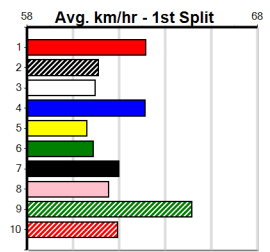

HOOKED ON SCOTCH AT STUD (275+ RANK)

Distance: 400m, Race Type: Grade 5, Total Prizemoney: $1,530
1st: $1,000, 2nd: $320, 3rd: $160, 4th: $50

Watchdog Tips: [ ] [ ] [ ] [ ] Bet: [ ]

Form Box Wgt Dist Track Date Time BON Margin 1st/2nd (Time) PIR Checked Comment WR Split 1 S/P Grade

WOODROFFE [5] RF Dog May-20 Sire: ASTON DEE BEE Dam: RACHEL ZANE
Owner(s): N Bischard
Winning Distances: < 300m (0) 300 - 399m (4) 400 - 499m (1) 500 - 599m (0) 600 - 699m (0) > 700m (0)
Winning Weights: 36.1(1) 36.8(1) 37.0(1) 37.4(1) 38.1(1)

1

Box History table with columns Bx, 1st, 2nd, 3rd, 4th, 5th, 6th, 7th, 8th. Includes Prize Best Starts, Trk/Dts, APM.

QUILL BALE (NSW)[5] F Dog Sep-20 Sire: BARCIA BALE Dam: JAYNEY BALE
Owner(s): L Harris
Winning Distances: < 300m (0) 300 - 399m (0) 400 - 499m (7) 500 - 599m (2) 600 - 699m (0) > 700m (0)
Winning Weights: 36.0(1) 36.4(1) 37.0(2) 37.3(3) 37.4(2)

2

Box History table with columns Bx, 1st, 2nd, 3rd, 4th, 5th, 6th, 7th, 8th. Includes Prize Best Starts, Trk/Dts, APM.

HOOKED ON RED [5] BK Dog Mar-21 Sire: HOOKED ON SCOTCH Dam: MEPUNGA BONNIE
Owner(s): Bonnie (SYN), M Pollard, G Stephenson
Winning Distances: < 300m (0) 300 - 399m (1) 400 - 499m (7) 500 - 599m (0) 600 - 699m (0) > 700m (0)
Winning Weights: 32.2(1) 32.8(1) 33.3(1) 33.4(1) 33.5(1) 34.1(1) 34.2(1) 34.4(1)

3

Box History table with columns Bx, 1st, 2nd, 3rd, 4th, 5th, 6th, 7th, 8th. Includes Prize Best Starts, Trk/Dts, APM.

CAILAH'S CREW [5] BK Bitch Oct-20 Sire: ASTON DEE BEE Dam: MISS HEART
Owner(s): L Bicchieri
Winning Distances: < 300m (0) 300 - 399m (9) 400 - 499m (1) 500 - 599m (0) 600 - 699m (0) > 700m (0)
Winning Weights: 26.8(1) 26.9(1) 27.0(1) 27.3(1) 27.6(1) 27.7(1) 27.8(1) 27.9(2) 28.0(1)

4

Box History table with columns Bx, 1st, 2nd, 3rd, 4th, 5th, 6th, 7th, 8th. Includes Prize Best Starts, Trk/Dts, APM.

TRICKY KELVIN [5] BK Dog Jul-20 Sire: AUSSIE INFRARED Dam: VALENCIA GEM
Owner(s): J Gieschen
Winning Distances: < 300m (0) 300 - 399m (0) 400 - 499m (5) 500 - 599m (0) 600 - 699m (0) > 700m (0)
Winning Weights: 31.4(1) 31.6(1) 32.0(1) 32.2(2)

5

Box History table with columns Bx, 1st, 2nd, 3rd, 4th, 5th, 6th, 7th, 8th. Includes Prize Best Starts, Trk/Dts, APM.