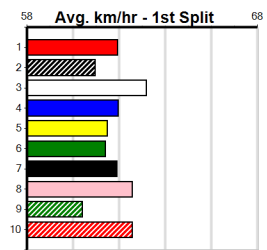

KHANS HOSPITALITY SERVICES (275+ RANK)

Distance: 460m, Race Type: Mixed 6/7, Total Prizemoney: $1,530
1st: $1,000, 2nd: $320, 3rd: $160, 4th: $50

Watchdog Tips:

Bet:

Table with columns: Form Box, Wgt, Dist, Track, Date, Time, BON, Margin, 1st/2nd (Time), PIR, Checked, Comment, WR, Split 1, S/P, Grade

KAMALI [7] Biks
BK Bitch Nov-21 Sire: SENNACHIE Dam: BUSY BELLA
Owner(s): T Cortese
Trainer: Danny Cortese (Devon Meadows)
Winning Distances: < 300m (0) 300 - 399m (0) 400 - 499m (0) 500 - 599m (1) 600 - 699m (0) > 700m (0)
Winning Weights: 26.3(1)
Box History table

VELOX BALE (NSW)[7]
FBD Bitch Feb-22 Sire: DROOPYS SYDNEY Dam: WINNIE ALLEN
Owner(s): L Harris
Trainer: Luke Harris (Somerville)
Winning Distances: < 300m (0) 300 - 399m (0) 400 - 499m (1) 500 - 599m (0) 600 - 699m (0) > 700m (0)
Winning Weights: 26.2(1)
Box History table

ANOKE [6]
BD Dog Sep-21 Sire: BARCIA BALE Dam: MARLEY SPRITE
Owner(s): J Daffy
Trainer: Vincent Daffy (Eumemmerring)
Winning Distances: < 300m (0) 300 - 399m (0) 400 - 499m (1) 500 - 599m (1) 600 - 699m (0) > 700m (0)
Winning Weights: 31.9(1) 32.3(1)
Box History table

DASHER BALE (NSW)[7]
F Dog Mar-22 Sire: FERNANDO BALE Dam: IDRIA BALE
Owner(s): L Harris
Trainer: Tammy Kennedy - harris (Devon)
Winning Distances: < 300m (0) 300 - 399m (1) 400 - 499m (0) 500 - 599m (0) 600 - 699m (0) > 700m (0)
Winning Weights: 32.8(1)
Box History table

DE GOEY PIE [6]
BK Dog Mar-22 Sire: GOOD ODDS HARADA Dam: WHITNEY SHOWGIR
Owner(s): B Sands
Trainer: Dean Millier (Pakenham)
Winning Distances: < 300m (0) 300 - 399m (0) 400 - 499m (0) 500 - 599m (2) 600 - 699m (0) > 700m (0)
Winning Weights: 33.2(1) 33.6(1)
Box History table