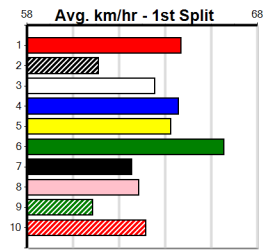

SPORTSBET SAME RACE MULTI (275+ RANK)

Distance: 400m, Race Type: Grade 5, Total Prizemoney: $1,530
1st: $1,000, 2nd: $320, 3rd: $160, 4th: $50

Watchdog Tips:

Bet:

Form Box Wgt Dist Track Date Time BON Margin 1st/2nd (Time) PIR Checked Comment W/R Split 1 S/P Grade

INTER BEAST BOY [5]
BKW Dog Sep-21 Sire: AUSSIE INFRARED Dam: INTER SANTINA
Owner(s): TONY AND JOE (SYN), T Interligi, J Interligi
Trainer: Tony Interligi (Endeavour Hills)
Winning Distances: < 300m (0) 300 - 399m (3) 400 - 499m (1) 500 - 599m (0) 600 - 699m (0) > 700m (0)
Winning Weights: 30.5(1) 30.6(1) 30.7(1) 30.8(1)
Race results table with columns for rank, weight, dog name, track, date, time, bonus, margin, sire, dam, PIR, checked, comment, W/R, split 1, S/P, grade.

SHARP SHOT [5]
WBK Dog Oct-21 Sire: GUN HAND Dam: RUSTY MODEL
Owner(s): D Dean
Trainer: Donna Dean (Nyora)
Winning Distances: < 300m (0) 300 - 399m (1) 400 - 499m (2) 500 - 599m (0) 600 - 699m (0) > 700m (0)
Winning Weights: 28.5(1) 28.7(1) 30.3(1)
Race results table with columns for rank, weight, dog name, track, date, time, bonus, margin, sire, dam, PIR, checked, comment, W/R, split 1, S/P, grade.

BEAUTIFUL LIAR [5]
F Bitch Feb-21 Sire: BERNARDO Dam: EAU ROUGE
Owner(s): Eye Candy (SYN), C Wilk, K Gorman
Trainer: Christian Wilk (Tanjil South)
ENG WGL 2024-05-07
Winning Distances: < 300m (0) 300 - 399m (0) 400 - 499m (3) 500 - 599m (0) 600 - 699m (0) > 700m (0)
Winning Weights: 30.0(1) 30.5(1) 30.7(1)
Race results table with columns for rank, weight, dog name, track, date, time, bonus, margin, sire, dam, PIR, checked, comment, W/R, split 1, S/P, grade.

BOURBON BULLET [5]
BK Bitch Dec-21 Sire: WALK HARD Dam: HONEY BOURBON
Owner(s): E Christian
Trainer: David Mckenzie (Tynong North)
Winning Distances: < 300m (0) 300 - 399m (0) 400 - 499m (3) 500 - 599m (0) 600 - 699m (0) > 700m (0)
Winning Weights: 28.6(1) 29.2(1) 29.3(1)
Race results table with columns for rank, weight, dog name, track, date, time, bonus, margin, sire, dam, PIR, checked, comment, W/R, split 1, S/P, grade.

FIRE FEATHER [5]
WBD Bitch Sep-21 Sire: FULLY LOADED Dam: IVEY'S AFFAIR
Owner(s): M Clay
Trainer: Derek Clay (Lang Lang)
Winning Distances: < 300m (0) 300 - 399m (1) 400 - 499m (2) 500 - 599m (0) 600 - 699m (0) > 700m (0)
Winning Weights: 26.9(1) 27.0(1) 27.7(1)
Race results table with columns for rank, weight, dog name, track, date, time, bonus, margin, sire, dam, PIR, checked, comment, W/R, split 1, S/P, grade.

1

2

3

4

5

Box History table for INTER BEAST BOY showing performance across different box positions (1-8) and splits.

Box History table for SHARP SHOT showing performance across different box positions (1-8) and splits.

Box History table for BEAUTIFUL LIAR showing performance across different box positions (1-8) and splits.

Box History table for BOURBON BULLET showing performance across different box positions (1-8) and splits.

Box History table for FIRE FEATHER showing performance across different box positions (1-8) and splits.