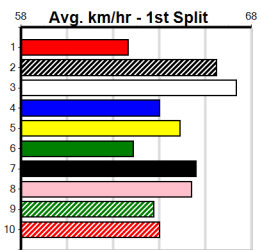

SHIMA SHINE AT STUD (275+ RANK)

Distance: 400m, Race Type: Grade 7, Total Prizemoney: $1,530
1st: $1,000, 2nd: $320, 3rd: $160, 4th: $50

Watchdog Tips: ☐ ☐ ☐ ☐ ☐ **Bet:** ☐

1

Form Box Wgt Dist Track Date Time BON Margin 1st/2nd (Time) PIR Checked Comment W/R Split 1 S/P Grade

ARKA RIVER [7]
BK Bitch Aug-21 Sire: BARCIA BALE Dam: GOOD GIRL SANDY
Owner(s): B Sykes
Winning Distances: < 300m (0) 300 - 399m (0) 400 - 499m (1) 500 - 599m (0) 600 - 699m (0) > 700m (0)
Winning Weights: 31.4(1)
3rd (5) 31.1 400 WGL R2 16-Jan-24 23.34 22.27 6.50L PLAY LAB (22.89) Q/23 . . . . . 8.68 $6.70 M
6th (7) 31.3 400 WGL R1 23-Jan-24 23.67 22.46 14.00 JETSON THUNDER (22.74) M/66 . . . . . 8.83 $3.60 M
7th (4) 31.7 400 WGL R1 01-Feb-24 23.50 22.58 14.00 SOMETHING CLEVER (22.59) M/85 . . . . . 8.79 $2.20 T3-M
6= (1) 31.5 300 HVL R1 16-Feb-24 17.42 16.72 4.75L GLASS FLUTE (17.10) M/6 . . . . . SW 4.02 $0.00 T3-M
2nd (2) 31.0 460 WGL R3 21-Mar-24 26.51 25.93 4.75L WEEONA STAR (26.19) Q/11 . . . . 6.78 $30.90 M
3rd (1) 31.1 460 WGL R2 28-Mar-24 26.59 25.74 4.75L OH LANA (26.27) M/233 . . . . 6.64 $6.70 T3-M
4th (8) 31.0 460 WGL R1 04-Apr-24 27.12 26.18 11.00 GO JETTERS (26.35) M/755 . . . . 6.98 $3.80 T3-M
1st (1) 31.4 400 WGL R2 25-Apr-24 23.03 22.52 0.75L REALITY IS (23.07) Q/11 . . . . 8.39 $4.90 M
Last 3 wins NOT included above

Box History

Bx	1st	2nd	3rd	4th	5th	6th	7th	8th
1	1							
2		1						
3								
4								1
5			1					
6								
7							1	
8				1				

Prize Best $1790.00
Starts 23.03(1)-25/4/24
Trk/Dts 8-1-1-2
APM 4-1-0-1
1580

2

Form Box Wgt Dist Track Date Time BON Margin 1st/2nd (Time) PIR Checked Comment W/R Split 1 S/P Grade

ASTON IMAGE [7]
BD Dog Oct-21 Sire: ASTON DEE BEE Dam: ASTON GEISHA
Owner(s): R Borda
Winning Distances: < 300m (0) 300 - 399m (0) 400 - 499m (1) 500 - 599m (0) 600 - 699m (0) > 700m (0)
Winning Weights: 34.4(1)
2nd (8) 33.8 300 HVL R1 10-Mar-24 17.21 16.33 0.75L NOVEMBER RAIN (17.17) M/5 . . . . . 4.05 $11.00 M
6th (6) 34.9 350 TRA R3 17-Apr-24 20.40 19.73 5.00L OMEGA ROSITA (20.06) M/77 . . . . . 7.01 $8.90 M
1st (1) 34.4 400 WGL R1 02-May-24 22.92 22.84 2.50L WEEONA BORIS (23.08) Q/11 . . . . . SW 8.44 $4.30 T3-M
Last 3 wins NOT included above

Box History

Bx	1st	2nd	3rd	4th	5th	6th	7th	8th
1	1							
2								
3								
4								
5								
6						1		
7								
8		1						

Prize Best $1520.00
Starts 22.92(1)-2/5/24
Trk/Dts 3-1-1-0
APM 1-1-0-0
1416