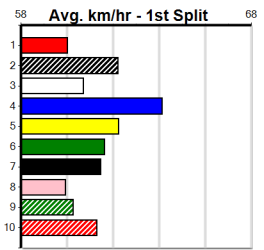

VIATEK (275+ RANK)

Distance: 460m, Race Type: Maiden, Total Prizemoney: $1,530
1st: $1,000, 2nd: $320, 3rd: $160, 4th: $50

Watchdog Tips: ☐ ☐ ☐ ☐ ☐ **Bet:** ☐

1

SWIPER [M]
BD Bitch Mar-22 Sire: WOW Dam: DUNDEE ALLY
Owner(s): D Macdonald Trainer: Danny Macdonald (Maffra)
Winning Distances: < 300m (0) 300 - 399m (0) 400 - 499m (0) 500 - 599m (0) 600 - 699m (0) > 700m (0)
Winning Weights:
2nd (5) 31.4 350 TRA R1 29-Dec-23 20.63 19.81 12.00 CARLY BALE (19.81) Q/43 . . . 6.89 $13.50 M
5th (7) 31.5 350 TRA R2 06-Mar-24 20.55 19.86 7.50L ANNIE MIKADO (20.04) M/75 . . . 6.93 $17.90 M
4th (3) 31.4 435 SLE R2 10-Mar-24 25.71 24.30 12.00 ROCK BALBOA (24.89) M/644 . VO . 5.46 $17.10 M
7th (5) 32.0 435 SLE R1 17-Mar-24 26.39 24.32 22.00 DOCTOR MINTY (24.90) M/888 . V10 . 5.83 $10.20 M
8th (3) 31.5 350 TRA R1 08-Apr-24 21.08 20.08 10.00 CONVICT MODEL (20.41) M/88 . VO . 7.07 $7.80 T3-M
5th (6) 31.2 350 TRA R1 15-Apr-24 20.65 19.87 7.50L DASHER BALE (20.12) S/65 . . . 7.07 $10.70 M
5th (5) 30.6 640 SLE R3 21-Apr-24 38.56 37.01 21.00 POMMEL BOY (37.09) M/3555 . VO . 6.31 $57.30 RW
7th (3) 30.6 510 SLE R2 28-Apr-24 30.08 28.95 11.00 CRAFTY BEER (29.34) M/777 . . . 9.98 $59.40 M
Last 3 wins NOT included above

Box History

Bx	1st	2nd	3rd	4th	5th	6th	7th	8th
1								
2								
3				1				1 1
4								
5	1				1			1
6					1			
7					1			
8								

Prize						$595.00		
Best						FSH		
Starts						8-0-1-0		
Trk/Dts						0-0-0-0		
APM						268		

2

JASPER'S JACKPOT [M]
BE Dog Mar-22 Sire: MY REDEEMER Dam: BAG OF TRICKS
Owner(s): R Haines Trainer: Donna Dean (Nyora)
Winning Distances: < 300m (0) 300 - 399m (0) 400 - 499m (0) 500 - 599m (0) 600 - 699m (0) > 700m (0)
Winning Weights:
5th (2) 30.4 515 SAP R2 21-Jan-24 31.23 29.40 21.00 LAKEVIEW EMILY (29.78) M/5455 . . . 5.39 $12.30 M
T (4) 30.4 515 SAP R1 28-Jan-24 0.00 29.61 . CAPTURE MY SOUL (30.09) M/3555 . V14 . 5.30 $37.50 M
4th (1) 29.0 435 SLE R2 05-May-24 25.30 24.32 5.00L PAW XANDER (24.96) M/333 . . . 5.35 $8.10 M
Last 3 wins NOT included above

Box History

Bx	1st	2nd	3rd	4th	5th	6th	7th	8th
1					1			
2						1		
3								
4								
5								
6								
7								
8								

Prize						$75.00		
Best						FSH		
Starts						3-0-0-0		
Trk/Dts						0-0-0-0		
APM						75