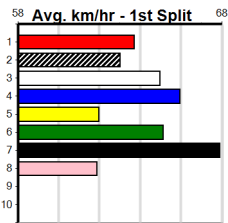

Shepparton

RACERS FUNCTION CENTRE (275+RANK)

Distance: 390m, Race Type: Grade 5, Total Prizemoney: $1,530
1st: $1,000, 2nd: $320, 3rd: $160, 4th: $50

4

11:54AM

(VIC time)

Watchdog Tips:

0 **0** **0** **0**

Bet:

Form	Box	Weight	Dist	Track	Date	Time	BON	Margin	1st/2nd (Time)	PIR	Checked	Comment	W/R	Split 1	S/P	Grade

1 LKTRA APRIL [5]																																
F B Oct-20 DYNA CHANCER							UPTOWN FUNK							Winning Boxes																		
Trainer: Wayne Hooke (Huntly)																																
8th (4)	28.8	425	BEN	R6	02-Feb-24	24.78	23.67	16.00	SHORT AND STUMPY (23.67)	M/688	.	.	.	6.69	$52.40	X34	1	2	3	4	5	6	7	8								
8th (4)	28.8	390	SHP	R10	05-Feb-24	22.89	21.91	11.00	KRAKEN TURBO (22.16)	M/88	.	.	.	8.89	$14.10	5	1	2	2	1	1	2	1									
8th (5)	29.3	390	SHP	R4	22-Feb-24	23.42	22.29	17.00	COCKTAIL (22.29)	M/88	.	.	.	9.25	$3.30	T3-5	Prize Best	$30,618.57														
5th (1)	28.9	390	SHP	R7	18-Apr-24	22.86	22.09	8.00	TWILIGHT KING (22.32)	M/55	.	.	.	8.85	$4.30	T3-5	Starts	60-10-10-9														
Owner(s): J Hooke																																
Trk/Dst																	6-0-0-0															
																	APM								$2011							

2 BUGS [5]																																
BK D Apr-20 MEPUNGA BLAZER							ALL OVER							Winning Boxes																		
Trainer: Jason Formosa (Heathcote)																																
2nd (3)	33.7	390	BAL	R12	22-Apr-24	22.69	22.24	1.75	ZIPPING SWAZI (22.57)	Q/12	.	.	.	8.52	$4.80	T3-5	1	2	3	4	5	6	7	8								
2nd (3)	33.6	390	SHP	R11	25-Apr-24	22.62	22.31	2.00	CAVE MAN (22.49)	M/22	.	.	.	8.82	$5.00	5	3	2	2	2			3	4								
3rd (6)	33.2	390	BAL	R12	29-Apr-24	22.92	22.24	6.50	ZIPPING TANIA (22.47)	M/65	.	.	.	8.69	$8.00	T3-5	Prize Best	$30,836.52														
8th (6)	33.1	390	SHP	R12	02-May-24	23.29	22.35	4.25	FEATHERS (23.00)	M/46	.	.	.	8.79	$24.00	T3-5	Starts	140-16-18-19														
Owner(s): J Formosa																																
Trk/Dst																	13-0-2-2															
																	APM								$2348							

3 WHAT A SPIRIT [5]																																
BD B Nov-20 FERNANDO BALE							MILITANT SPIRIT							Winning Boxes																		
Trainer: Julia Creed (Graytown)																																
3rd (5)	28.5	300	HVL	R11	21-Nov-23	17.16	16.97	3.00	LHERD 'EM UP (16.97)	M/2	.	.	.	3.94	$4.30	5	1	2	3	4	5	6	7	8								
WG(-)	26.1	390	SHP		08-Apr-24	22.89		2.00	Trial Cleared	M/11	.	.	2of2	8.53	$.	WGT			1	3												
6th (5)	26.0	390	SHP	R12	18-Apr-24	23.13	22.09	10.00	REDSHIFT TANGO (22.45)	M/26	.	.	.	8.56	$6.30	T3-5	Prize Best	$10,060.00														
2nd (3)	25.9	390	SHP	R12	25-Apr-24	22.70	22.31	6.00	MISTER SHOEMAN (22.31)	M/22	.	.	.	8.48	$8.60	5	Starts	44-5-5-8														
Owner(s): S Humphries																																
Trk/Dst																	2-0-1-0															
																	APM								$1188							

4 TASMAN HOPE (TAS)[5]																																
BK D May-21 GENERAL DESTINI							ALARMING BETTY							Winning Boxes																		
Trainer: Kylie Norton (Craigieburn)																																
4th (8)	32.7	390	BAL	R4	25-Mar-24	22.72	22.25	6.00	JAG FERNANDO (22.30)	M/23	.	.	.	8.52	$5.40	T3-5	1	2	3	4	5	6	7	8								
1st (5)	32.5	390	BAL	R4	08-Apr-24	22.41	22.25	1.75	LMY GIRL TORI (22.52)	Q/11	.	.	.	8.32	$5.40	T3-5	2			1	4	1		1								
8th (2)	32.9	390	SHP	R5	15-Apr-24	23.05	21.75	12.00	LIMMER SIVE (22.24)	M/43	.	.	.	8.61	$10.40	5	Prize Best	$14,495.00														
4th (5)	33.3	390	SHP	R4	02-May-24	23.11	22.35	2.25	GLOBAL HERO (22.97)	M/11	.	.	.	8.53	$7.30	T3-5	Starts	22.46														
Owner(s): San Antonio (SYN), E Rinaldi, J Rinaldi																																
Trk/Dst																	47-9-13-3															
																	10-1-3-0															
																	APM								$4695