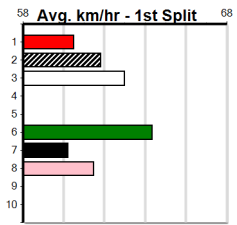

SPORTSBET SAME RACE MULTI (275+RA)

Distance: 450m, Race Type: Maiden, Total Prizemoney: $1,530
1st: $1,000, 2nd: $320, 3rd: $160, 4th: $50

1
11:03AM
(VIC time)

Watchdog Tips: **0** **0** **0** **0** **Bet:** .