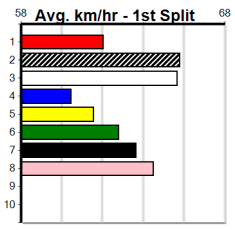

Shepparton

5

12:09PM

(VIC time)

RICH RIVER GOLF CLUB (275+RANK)

Distance: 450m, Race Type: Grade 7, Total Prizemoney: \$1,530
 1st: \$1,000, 2nd: \$320, 3rd: \$160, 4th: \$50

Watchdog Tips:

0 0 0 0