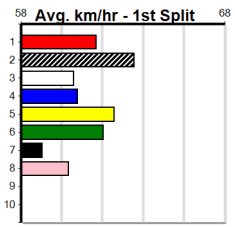

Shepparton

BYERS ELECTRICAL (275+RANK)

Distance: 390m, Race Type: Maiden, Total Prizemoney: \$1,530
1st: \$1,000, 2nd: \$320, 3rd: \$160, 4th: \$50

2

11:18AM

(VIC time)

Watchdog Tips:

0 0 0 0