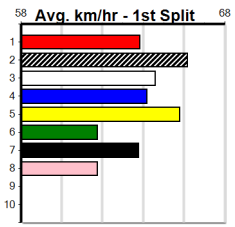

REJUVENATE @ STUD (275+RANK)

10

1:47PM
(VIC time)

Distance: 390m, Race Type: Grade 5, Total Prizemoney: $1,530
1st: $1,000, 2nd: $320, 3rd: $160, 4th: $50

Watchdog Tips: **0** **0** **0** **0** Bet: **.**