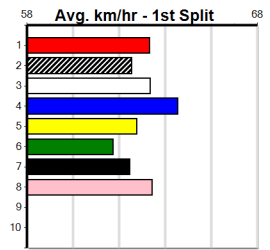

NAGAMBIE GUTTER CLEANING (275+RANK)

Distance: 390m, Race Type: Grade 5, Total Prizemoney: $1,530
1st: $1,000, 2nd: $320, 3rd: $160, 4th: $50

Watchdog Tips: ☐ ☐ ☐ ☐ ☐

Bet:

1

OUR BOY BILLY [5]
BK Dog Apr-21 Sire: DYNA VILLA Dam: HURRICANE QUEEN
Owner(s): D Purcell Trainer: Brenda Kinder (Girgarre)
Winning Distances: < 300m (0) 300 - 399m (3) 400 - 499m (0) 500 - 599m (0) 600 - 699m (0) > 700m (0)
Winning Weights: 29.3(1) 30.1(1) 30.5(1)

Pos	Box	Dist	Track	Date	Time	BOB	Margin	1st/2nd (Time)	PIR	Checked	Comment	WR	Split 1	S/P	Grade
5th (8)	30.2	390	SHP	R11	22-Feb-24	22.73	22.29	6.00L VINEGAR CHIPS (22.34)	S/76	.	.	.	8.87	$6.90	T3-6
6th (4)	30.4	390	SHP	R4	29-Feb-24	22.99	22.06	8.00L CHERRY RED (22.46)	M/87	.	.	.	8.95	$4.70	6G
3rd (5)	30.2	390	SHP	R9	14-Mar-24	22.67	22.13	8.00L FASCINATE BLAZE (22.13)	M/53	.	.	.	8.81	$21.20	6G
1st (4)	30.1	390	SHP	R10	04-Apr-24	22.38	22.20	1.25L CLOISONNE (22.46)	M/22	.	.	.	8.45	$9.20	T3-6
5th (4)	30.3	390	SHP	R12	11-Apr-24	22.81	21.83	8.00L DASH OF CRIMSON (22.27)	M/76	.	.	.	8.94	$10.00	5
7th (7)	30.4	390	SHP	R5	15-Apr-24	22.91	21.75	9.50L IMMERSIVE (22.24)	M/77	.	.	.	8.79	$27.20	5
6th (4)	30.7	425	BEN	R7	20-Apr-24	25.29	23.92	9.00L SILLIEST SALMON (24.68)	M/787	.	.	.	6.83	$11.10	5
6th (7)	30.7	390	SHP	R10	25-Apr-24	22.87	22.31	5.50L BURRA BRICE (22.49)	M/36	.	.	.	8.65	$6.50	5

Last 3 wins NOT included above

1st (5)	29.3	385	SHP	R2	09-Feb-23	22.47	21.78	2.00L MARKET MATE (22.61)	M/21	.	.	.	8.58	$2.50	M
1st (3)	30.5	385	SHP	R9	27-Apr-23	22.46	21.80	0.50L HILLBILLY KING (22.48)	M/81	.	SW	.	8.53	$7.90	T3-7

Box	1st	2nd	3rd	4th	5th	6th	7th	8th
1		2	1					
2				1		1		
3	1	1			1	1		
4	1	1				1	4	
5	1	1	1					1
6								
7						1	2	
8	1			2			1	

2

RIO REEF [5]
BK Bitch Aug-20 Sire: ZIPPING GARTH Dam: LILLY FOX
Owner(s): M Carter Trainer: Jordan Formosa (Heathcote)
Winning Distances: < 300m (0) 300 - 399m (4) 400 - 499m (0) 500 - 599m (0) 600 - 699m (0) > 700m (0)
Winning Weights: 26.0(1) 26.2(1) 26.3(1) 26.6(1)

Pos	Box	Dist	Track	Date	Time	BOB	Margin	1st/2nd (Time)	PIR	Checked	Comment	WR	Split 1	S/P	Grade
5th (2)	27.6	385	SHP	R6	17-Aug-23	22.46	22.02	6.50L EVERGLADE (22.02)	S/55	.	.	.	8.61	$4.90	T3-5
3rd (1)	27.4	385	SHP	R3	31-Aug-23	22.41	22.06	1.25L MYSTIFY PRINCESS (22.33)	M/23	.	.	.	8.38	$1.90	5
1st (1)	27.5	385	SHP	R4	07-Sep-23	22.50	21.82	7.00L VIKING (22.04)	M/56	.	.	.	8.63	$3.90	T3-5
7th (4)	27.1	390	SHP	R4	05-Oct-23	23.07	22.55	7.50L HEIDI HEART (22.55)	S/77	.	.	.	8.69	$6.20	T3-5
5th (8)	27.2	390	SHP	R12	12-Oct-23	23.10	22.45	7.00L COFFEE AND CREAM (22.62)	M/44	.	.	.	8.69	$3.30	5
5th (2)	26.4	390	SHP	R12	08-Feb-24	23.20	22.17	6.50L DESTINI SPITFIRE (22.77)	S/44	.	.	.	8.99	$4.70	5
6th (6)	26.3	390	SHP	R11	25-Apr-24	23.28	22.31	12.00L CAVEMAN (22.49)	S/76	.	.	.	9.21	$6.70	5
2nd (2)	26.8	425	BEN	R12	01-May-24	24.76	24.35	3.75L BEAT THE FALCON (24.50)	M/112	.	.	.	6.67	$6.80	5

Last 3 wins NOT included above

1st (8)	26.2	390	BAL	R9	26-Oct-22	22.31	22.21	2.00L HYDRO GLIDE (22.43)	M/11	.	.	.	8.47	$3.20	7
1st (6)	26.3	390	BAL	R2	03-Nov-22	22.33	21.78	1.75L NOVA GIRL (22.44)	M/21	.	SW	.	8.42	$7.50	X67
1st (4)	26.6	385	SHP	R12	08-Jun-23	21.88	21.65	0.75L ENGAGING (21.93)	M/11	.	SW	.	8.15	$4.00	5H

Box	1st	2nd	3rd	4th	5th	6th	7th	8th
1			1	1		1	1	
2	1	3			3			
3					2	1		1
4	1	1			1		2	
5			1				3	1
6	1	1				1		
7				1	1	1		1
8	1			1	1