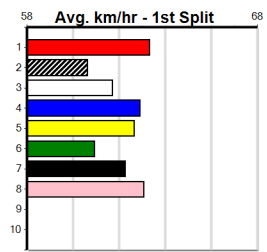

SPORTSBET GREEN TICKS (275+RANK)

Distance: 390m, Race Type: Grade 5, Total Prizemoney: $1,530
1st: $1,000, 2nd: $320, 3rd: $160, 4th: $50

Watchdog Tips:

Bet:

Form Box	Wgt	Dist	Track	Date	Time	BON	Margin	1st/2nd (Time)	PIR	Checked	Comment	WR	Split 1	S/P	Grade

KINIMAKATKA [5]

BK Bitch Feb-20 Sire: MY BRO FABIO Dam: MISS TERINDAH

Owner(s): G Lemin Trainer: Gayle Lemin (Axedale)

Winning Distances: < 300m (0) 300 - 399m (2) 400 - 499m (7) 500 - 599m (2) 600 - 699m (0) > 700m (0)

Winning Weights: 25.7(1) 26.2(1) 26.3(2) 26.4(1) 26.5(1) 26.6(1) 26.7(1) 26.8(1) 27.0(1) 27.2(1)

7th (8)	26.1	500	BEN	R8	26-Jul-23	28.83	28.48	5.50L NEROLI (28.48)	M/668	.	.	.	6.81	$8.10	T3-5
3rd (8)	26.3	500	BEN	R8	02-Aug-23	28.70	28.36	2.25L BLUE SCOTCH BOY (28.55)	M/333	.	.	.	6.78	$17.70	5
3rd (8)	26.3	500	BEN	R6	09-Aug-23	28.64	28.17	4.50L ULFUR BALE (28.33)	M/343	.	.	.	6.77	$18.20	T3-5
T (6)	26.4	450	SHP	R8	17-Aug-23	0.00	25.36	BUILDIN' ROLLS (25.57)	S/5	.	V28	.	7.08	$7.70	T3-5
7th (7)	26.8	425	BEN	R7	08-Nov-23	24.60	23.94	6.50L ZIPPING SWAZI (24.15)	Q/457	.	.	.	6.67	$42.30	T3-5
5th (6)	26.3	425	BEN	R10	20-Dec-23	24.89	24.00	9.50L MARGOT (24.25)	M/886	.	.	.	6.75	$50.70	T3-5
6th (1)	26.3	425	BEN	R5	27-Dec-23	24.87	24.17	11.00 ROGAN BALE (24.17)	M/666	.	.	.	6.86	$8.70	5
4th (1)	26.2	425	BEN	R10	01-May-24	24.95	24.35	5.50L MANILA ARTISAN (24.56)	M/433	.	.	.	6.76	$4.10	5

Last 3 wins NOT included above

1st (7)	26.4	425	BEN	R11	03-May-23	24.32	24.05	5.00L NAOMI BUTTERFLY (24.65)	S/211	.	.	.	6.67	$2.80	5
1st (2)	26.5	425	BEN	R5	21-Jun-23	24.36	24.02	3.5L ROGAN BALE (24.59)	M/211	.	.	.	6.67	$4.40	T3-5
1st (2)	26.6	500	BEN	R8	28-Jun-23	28.69	28.69	3.5L COACH BEARD (28.92)	M/311	.	SW	.	6.71	$1.80	T3-5

Box History

Bx	1st	2nd	3rd	4th	5th	6th	7th	8th
1	1	1	2	3	2	3		
2	4	1	3	2	1	1	1	
3	1	1		2	1			1
4	2			1	2	1		
5	1	1	1	2	1	1		
6	2	1	1	1	2			1
7	1		1	1	1	2	3	
8		2	2	1	1	2	1	

Prize Best Starts $20090.00
Trk/Dts 65-11-7-8
APM 0-0-0-0
908