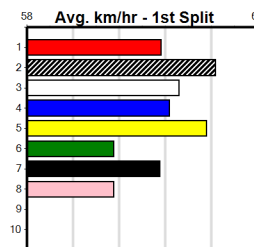

REJUVENATE @ STUD (275+RANK)

Distance: 390m, Race Type: Grade 5, Total Prizemoney: $1,530
1st: $1,000, 2nd: $320, 3rd: $160, 4th: $50

Watchdog Tips:

Bet:

Form Box Wgt Dist Track Date Time BON Margin 1st/2nd (Time) PIR Checked Comment W/R Split 1 S/P Grade

CHERRY RED [5]

F Bitch Feb-21 Sire: BERNARDO Dam: STARS AND LIGHTS

Trainer: Ronald Dunne (St Albans)

Owner(s): R Dunne
Winning Distances: < 300m (0) 300 - 399m (2) 400 - 499m (1) 500 - 599m (0) 600 - 699m (0) > 700m (0)

Winning Weights: 29.3(1) 29.6(1) 30.7(1)

Table with columns: Rank, Wgt, Dist, Track, Date, Time, BON, Margin, 1st/2nd (Time), PIR, Checked, Comment, W/R, Split 1, S/P, Grade. Lists race results for Cherry Red.

Last 3 wins NOT included above

Table with columns: Rank, Wgt, Dist, Track, Date, Time, BON, Margin, 1st/2nd (Time), PIR, Checked, Comment, W/R, Split 1, S/P, Grade. Lists race results for Cherry Red.

Box History

Box History table with columns: Bx, 1st, 2nd, 3rd, 4th, 5th, 6th, 7th, 8th. Includes prize best starts and Trk/Dts APM.

1

ROMENA CHARM [5]

BK Bitch Dec-20 Sire: SENNACHIE Dam: WHAT FEELING

Trainer: Joe Uglietta (Yan Yean)

Owner(s): UGLIETTA (SYN), J Uglietta, M Uglietta
Winning Distances: < 300m (0) 300 - 399m (6) 400 - 499m (2) 500 - 599m (0) 600 - 699m (0) > 700m (0)

Winning Weights: 27.0(1) 27.1(3) 27.2(2) 27.4(1) 27.6(1)

Table with columns: Rank, Wgt, Dist, Track, Date, Time, BON, Margin, 1st/2nd (Time), PIR, Checked, Comment, W/R, Split 1, S/P, Grade. Lists race results for Romena Charm.

Last 3 wins NOT included above

Table with columns: Rank, Wgt, Dist, Track, Date, Time, BON, Margin, 1st/2nd (Time), PIR, Checked, Comment, W/R, Split 1, S/P, Grade. Lists race results for Romena Charm.

Box History

Box History table with columns: Bx, 1st, 2nd, 3rd, 4th, 5th, 6th, 7th, 8th. Includes prize best starts and Trk/Dts APM.

2

DESTINI SPITFIRE (SA)[5]

F Bitch Feb-20 Sire: BARCIA BALE Dam: PRECIOUS DESTINI

Trainer: Kylie Norton (Craigieburn)

Owner(s): San Antonio (SYN), E Rinaldi, J Rinaldi
Winning Distances: < 300m (0) 300 - 399m (1) 400 - 499m (6) 500 - 599m (0) 600 - 699m (0) > 700m (0)

Winning Weights: 28.1(1) 28.4(1) 28.8(1) 28.9(2) 29.1(2) 29.2(2) 29.4(3) 29.6(1) 29.7(2) 29.8(1) 29.9(1)

Table with columns: Rank, Wgt, Dist, Track, Date, Time, BON, Margin, 1st/2nd (Time), PIR, Checked, Comment, W/R, Split 1, S/P, Grade. Lists race results for Destini Spitfire.

Last 3 wins NOT included above

Table with columns: Rank, Wgt, Dist, Track, Date, Time, BON, Margin, 1st/2nd (Time), PIR, Checked, Comment, W/R, Split 1, S/P, Grade. Lists race results for Destini Spitfire.

Box History

Box History table with columns: Bx, 1st, 2nd, 3rd, 4th, 5th, 6th, 7th, 8th. Includes prize best starts and Trk/Dts APM.

3

ZIP UP ANDY [5]

WBK Dog Dec-20 Sire: ZIPPING GARTH Dam: KEEP UP

Trainer: Julie Chilcott (Heathcote)

Owner(s): Greysynd Racing (SYN), W Owen, J Chilcott, A Long
Winning Distances: < 300m (0) 300 - 399m (4) 400 - 499m (8) 500 - 599m (0) 600 - 699m (0) > 700m (0)

Winning Weights: 30.7(2) 31.1(1) 31.4(4) 31.5(2) 31.6(2) 31.7(1)