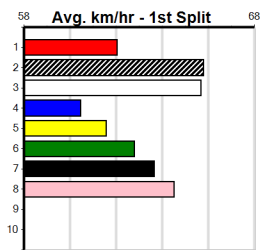

RICH RIVER GOLF CLUB (275+RANK)

5

12:09PM

(VIC time)

Distance: 450m, Race Type: Grade 7, Total Prizemoney: $1,530
1st: $1,000, 2nd: $320, 3rd: $160, 4th: $50

Watchdog Tips:

Bet:

Form Box	Wgt	Dist	Track	Date	Time	BON	Margin	1st/2nd (Time)	PIR	Checked	Comment	WR	Split 1	S/P	Grade

1

BUN WILDFIRE [7]
BDW Bitch Jun-22 Sire: DROOPYS SYDNEY Dam: GYPSY BUN
Owner(s): S Stefanos Trainer: Jordan Formosa (Heathcote)
Winning Distances: < 300m (0) 300 - 399m (0) 400 - 499m (1) 500 - 599m (0) 600 - 699m (0) > 700m (0)
Winning Weights: 29.5(1)

5th (7)	27.6	460	GEL	R4	15-Dec-23	26.55	25.69	7.00L WHO GOES THERE (26.06)	Q/585	.	.	.	6.77	$18.40	M
2nd (2)	27.5	450	BAL	R2	20-Dec-23	25.86	25.04	2.25L VELVET VIXEN (25.71)	M/222	.	.	.	6.73	$8.40	M
6th (1)	27.7	450	BAL	R2	27-Dec-23	26.22	25.05	11.00 BUN RIDGE (25.45)	M/566	.	VO	.	6.80	$3.50	M
6th (2)	27.6	450	BAL	R3	01-Jan-24	26.13	25.32	10.00 ZIPPING CITINO (25.44)	M/456	.	.	.	6.87	$3.30	T3-M
5th (6)	28.2	390	SHP	R1	19-Feb-24	22.84	22.13	11.00 ASTON APATITE (22.13)	M/55	.	.	.	8.91	$5.90	M
7th (2)	28.5	450	SHP	R2	22-Feb-24	26.15	25.54	6.50L RICOCHET BERRY (25.71)	M/477	.	.	.	6.90	$16.60	T3-M
1st (8)	29.5	425	BEN	R2	01-May-24	24.39	24.35	12.00 CHOPPER JUICE (25.18)	M/211	.	.	.	6.76	$1.60	M

Last 3 wins NOT included above

Bx	1st	2nd	3rd	4th	5th	6th	7th	8th
1							1	
2	1							1
3								
4								
5								
6						1		
7						1		
8	1							

Prize	$1520.00
Best	NBT
Starts	7-1-1-0
Trk/Dts	1-0-0-0
APM	1208

2

GO GO JEFF [7]
F Dog Jun-22 Sire: BEAST UNLEASHED Dam: RUBY GIRL
Owner(s): G Cowcher Trainer: Billy Cowcher (Broadford)
Winning Distances: < 300m (0) 300 - 399m (1) 400 - 499m (0) 500 - 599m (0) 600 - 699m (0) > 700m (0)
Winning Weights: 33.0(1)

4th (8)	35.0	390	SHP	R1	04-Mar-24	22.62	22.09	3.75L AYIA THE SLAYER (22.36)	M/34	.	.	W	8.57	$7.90	M
3rd (3)	35.0	390	SHP	R1	23-Mar-24	22.86	21.98	7.00L BOUNDING CHIEF (22.38)	M/45	.	.	W	8.75	$1.60	M
1st (8)	33.0	390	SHP	R2	02-May-24	22.52	22.35	3.5L BLUE RISE (22.76)	M/11	.	.	W	8.49	$2.60	T3-M

Last 3 wins NOT included above

Bx	1st	2nd	3rd	4th	5th	6th	7th	8th
1								
2								
3			1					
4								
5								
6								
7								
8	1					1		

Prize	$2015.00
Best	FSTD
Starts	3-1-0-1
Trk/Dts	0-0-0-0
APM	1933

3

CHELSEA DAGGER [7]
WBK Bitch Oct-22 Sire: FERNANDO BALE Dam: SUB ROSA
Owner(s): KRAMERICA (SYN), G Farrugia, W Gallagher Trainer: Paul Radstock (Burnbank)
Winning Distances: < 300m (0) 300 - 399m (1) 400 - 499m (0) 500 - 599m (0) 600 - 699m (0) > 700m (0)
Winning Weights: 24.0(1)

8th (7)	23.8	395	TRA	R1	01-May-24	23.38	21.88	15.00 LAKEVIEW DECEAH (22.37)	M/678	.	.	.	3.80	$23.20	M
1st (2)	24.0	390	WBL	R2	06-May-24	22.73	22.36	3.00L PLATYPUS YAALA (22.92)	Q/11	.	.	.	8.84	$7.70	M

Last 3 wins NOT included above

Bx	1st	2nd	3rd	4th	5th	6th	7th	8th
1								
2	1							
3								
4								
5								
6								
7								1
8								

Prize	$1000.00
Best	FSH
Starts	2-1-0-0
Trk/Dts	0-0-0-0
APM	1000