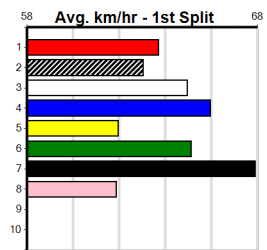

RACERS FUNCTION CENTRE (275+RANK)

4

Distance: 390m, Race Type: Grade 5, Total Prizemoney: $1,530
1st: $1,000, 2nd: $320, 3rd: $160, 4th: $50

11:54AM

(VIC time)

Watchdog Tips:

Bet:

Form Box	Wgt	Dist	Track	Date	Time	BON	Margin	1st/2nd (Time)	PIR	Checked	Comment	WR	Split 1	S/P	Grade

LEKTRA APRIL [5]

F Bitch Oct-20 Sire: DYNA CHANCER Dam: UPTOWN FUNK
Owner(s): J Hooke Trainer: Wayne Hooke (Huntly)

Winning Distances: < 300m (0) 300 - 399m (6) 400 - 499m (4) 500 - 599m (0) 600 - 699m (0) > 700m (0)

Winning Weights: 26.8(1) 27.0(1) 28.2(1) 28.3(1) 28.4(2) 28.5(1) 28.6(2) 28.7(1)

Box	1st	2nd	3rd	4th	5th	6th	7th	8th
1	1	2	2	1	3			
2	1	2	2	1				1
3	2	1	1	2				1
4	2	1		2	1			1 2
5	1	2	1		2			1
6	1		3	1		2		1
7	2	1		1	2			1
8	1	1	1				1	1

Prize Best Starts Trk/Dts APM: $30618.57 NBT 60-10-10-9 6-0-0-0 2011

BUGS [5]

BK Dog Apr-20 Sire: MEPUNGA BLAZER Dam: ALL OVER
Owner(s): J Formosa Trainer: Jason Formosa (Heathcote)

Winning Distances: < 300m (0) 300 - 399m (16) 400 - 499m (0) 500 - 599m (0) 600 - 699m (0) > 700m (0)

Winning Weights: 30.1(1) 30.4(1) 30.6(1) 30.9(1) 31.0(1) 31.1(1) 31.3(2) 31.4(1) 31.5(2) 31.6(1) 31.7(1) 31.9(1) 32.6(1)

Box	1st	2nd	3rd	4th	5th	6th	7th	8th
1	3	2	8	6	2	2	2	2
2	2	3	3	5	1	4	1	1
3	2	4	1	1	3	2		1
4	2	2	1	1	4	3	1	3
5		1	1	1	1	1	3	4
6			1	2	3	3	3	3
7	3	2	2	1		4	3	3
8	4	4	2	2	2	2	3	1

Prize Best Starts Trk/Dts APM: $30836.52 NBT 140-16-18-19 13-0-2-2 2348

WHAT A SPIRIT [5]

BD Bitch Nov-20 Sire: FERNANDO BALE Dam: MILITANT SPIRIT
Owner(s): S Humphries Trainer: Julia Creed (Graytown)

Winning Distances: < 300m (0) 300 - 399m (3) 400 - 499m (2) 500 - 599m (0) 600 - 699m (0) > 700m (0)

Winning Weights: 27.6(1) 27.7(1) 27.8(2) 28.0(1)

Box	1st	2nd	3rd	4th	5th	6th	7th	8th
1			3	1	2	1		1
2		1				1		1
3	1	1			1			2
4	3		1		2			
5		1	1	3	1	3		
6			1	1	1		1	1
7		1					1	
8	1	1	2	2				

Prize Best Starts Trk/Dts APM: $10060.00 NBT 44-5-5-8 2-0-1-0 1188

TASMAN HOPE (TAS)[5]

BK Dog May-21 Sire: GENERAL DESTINI Dam: ALARMING BETTY
Owner(s): San Antonio (SYN), E Rinaldi, J Rinaldi Trainer: Kylie Norton (Craigieburn)

Winning Distances: < 300m (0) 300 - 399m (9) 400 - 499m (0) 500 - 599m (0) 600 - 699m (0) > 700m (0)

Winning Weights: 31.6(1) 32.5(5) 32.6(1) 32.8(1) 33.1(1)

Box	1st	2nd	3rd	4th	5th	6th	7th	8th
1				1				
2	2	5	2	1	1	1		2
3	1				1	1	1	2
4	1	2	1	1				
5	4			2		1		
6	1	1						1
7	2			1	1	1	1	
8	1	2		1				1

Prize Best Starts Trk/Dts APM: $14495.00 NBT 22.46(5)-18/1/24 47-9-13-3 10-1-3-0 4695

MANILA ARTISAN (NSW)[5]

RBD Dog Jul-20 Sire: KINLOCH BRAE Dam: SOLAR PAK
Owner(s): J Formosa Trainer: Jordan Formosa (Heathcote)

Winning Distances: < 300m (0) 300 - 399m (1) 400 - 499m (5) 500 - 599m (0) 600 - 699m (0) > 700m (0)

Winning Weights: 29.8(1) 30.0(1) 30.3(1) 31.0(1) 32.7(1) 33.2(1)

Box	1st	2nd	3rd	4th	5th	6th	7th	8th
1	2	3	1	1	1			
2	3	1	1	3	1			
3			1				1	2
4	1	1			1	1	1	
5	2			1	1	1	1	1
6				2	1	2	1	
7	1	1	1			1	1	
8					1			

Prize Best Starts Trk/Dts APM: $10790.00 NBT 22.95(5)-26/10/23 44-6-8-3 8-1-0-0 1623