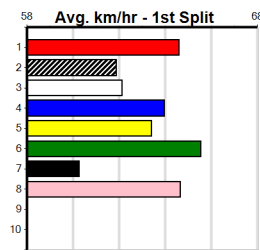

GPP LASER 3300 (275+RANK)

Distance: 450m, Race Type: Grade 5, Total Prizemoney: $1,530
1st: $1,000, 2nd: $320, 3rd: $160, 4th: $50

Watchdog Tips:

Bet:

Table with columns: Form Box, Wgt, Dist, Track, Date, Time, BON, Margin, 1st/2nd (Time), PIR, Checked, Comment, W/R, Split 1, S/P, Grade

BEAR LEE CRIME [5]
BD Bitch Feb-20 Sire: BLACK BEAR LEE Dam: INMATE
Owner(s): A Powell
Trainer: Adele Powell (Stanhope)
Winning Distances: < 300m (0) 300 - 399m (3) 400 - 499m (0) 500 - 599m (0) 600 - 699m (0) > 700m (0)
Winning Weights: 28.8(1) 28.9(1) 29.0(1)
Box History table and Prize Best Starts table included.

ROTHWELL BOY [5]
F Dog Jan-21 Sire: ORSON ALLEN Dam: ROTHWELL GAL
Owner(s): R Dunne
Trainer: Ronald Dunne (St Albans)
Winning Distances: < 300m (0) 300 - 399m (0) 400 - 499m (4) 500 - 599m (3) 600 - 699m (0) > 700m (0)
Winning Weights: 36.3(1) 36.5(1) 36.9(3) 37.1(1) 37.4(1)
Box History table and Prize Best Starts table included.

FRYPAN LOMAR [5]
F Dog Apr-21 Sire: ORSON ALLEN Dam: IRELAND'S FORCE
Owner(s): S Mcmenamin
Trainer: Wayne Bocquet (Mullengandra)
Winning Distances: < 300m (0) 300 - 399m (0) 400 - 499m (2) 500 - 599m (2) 600 - 699m (0) > 700m (0)
Winning Weights: 30.4(2) 30.5(1) 31.4(1)
Box History table and Prize Best Starts table included.

AFFAIR BEAUTY [5]
F Bitch Apr-20 Sire: ORSON ALLEN Dam: HOO GUR AFFAIR
Owner(s): M Hanke
Trainer: Martin Hanke (Miepoll)
Winning Distances: < 300m (0) 300 - 399m (2) 400 - 499m (10) 500 - 599m (0) 600 - 699m (0) > 700m (0)
Winning Weights: 29.1(1) 29.2(3) 29.3(2) 29.4(1) 29.6(2) 29.7(1) 29.9(1) 30.1(1)
Box History table and Prize Best Starts table included.

INTER BUZZ ALONG [5]
BK Dog Jun-20 Sire: ASTON DEE BEE Dam: INTER ELESHA
Owner(s): Interthor (SYN), J Thorpe, T Interligi
Trainer: Jennifer Thorpe (Arthurs Creek)
Winning Distances: < 300m (0) 300 - 399m (3) 400 - 499m (5) 500 - 599m (3) 600 - 699m (0) > 700m (0)
Winning Weights: 31.9(1) 32.0(2) 32.1(1) 32.2(1) 32.3(5) 32.5(1)
Box History table and Prize Best Starts table included.