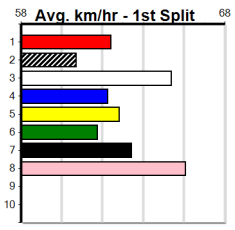

Trafalgar

SPORTSBET GO THE BLUE DOG (275+)

Distance: 395m, Race Type: Grade 6, Total Prizemoney: \$1,530
1st: \$1,000, 2nd: \$320, 3rd: \$160, 4th: \$50

10

5:23PM

(VIC time)

Watchdog Tips:

0 0 0 0