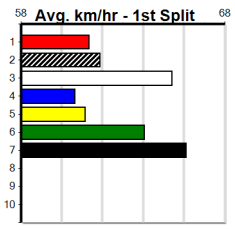

Traralgon

3
3:02PM

(VIC time)

FENECH CURTAINS AND BLINDS (275+ R

Distance: 350m, Race Type: Grade 7, Total Prizemoney: $1,530
1st: $1,000, 2nd: $320, 3rd: $160, 4th: $50

Watchdog Tips: **0 0 0 0** Bet: **0**