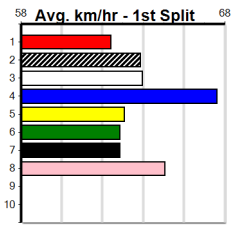

MR AUDACIOUS @ STUD (275+ RANK)

Distance: 395m, Race Type: Grade 5, Total Prizemoney: $1,530
1st: $1,000, 2nd: $320, 3rd: $160, 4th: $50

6

4:07PM
(VIC time)

Watchdog Tips: 0 0 0 0 **Bet:** _____