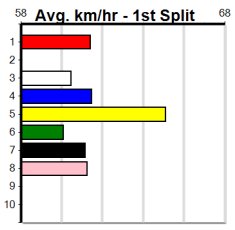

SINCLAIR CONTRACTING (275+ RANK)

Distance: 350m, Race Type: Maiden, Total Prizemoney: $1,530
1st: $1,000, 2nd: $320, 3rd: $160, 4th: $50

1

2:31PM

(VIC time)

Watchdog Tips: **0** **0** **0** **0** **Bet:** .