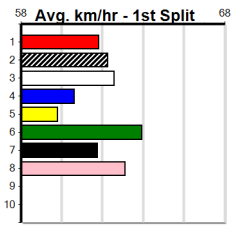

Traralgon

11

5:45PM

(VIC time)

SURFACE CO (275+RANK)

Distance: 350m, Race Type: Grade 6, Total Prizemoney: \$1,530
1st: \$1,000, 2nd: \$320, 3rd: \$160, 4th: \$50

Watchdog Tips:

0 0 0 0