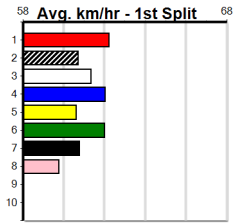

Traralgon

HOOKED ON SCOTCH @ STUD (275+ RA

Distance: 395m, Race Type: Maiden, Total Prizemoney: $1,530
1st: $1,000, 2nd: $320, 3rd: $160, 4th: $50

2

2:47PM

(VIC time)

Watchdog Tips:

0

0

0

0

Bet: