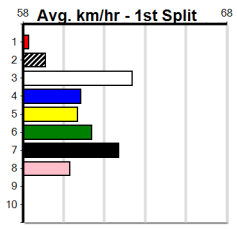

CATCH THE THIEF @ STUD (275+ RANK)

Distance: 395m, Race Type: Grade 7, Total Prizemoney: $1,530
1st: $1,000, 2nd: $320, 3rd: $160, 4th: $50

Watchdog Tips: 0 0 0 0 Bet:

Main table containing race details for 10 races (1-10), including horse names, trainers, owners, and winning boxes. Race 9 is marked as 'NO RESERVE'.