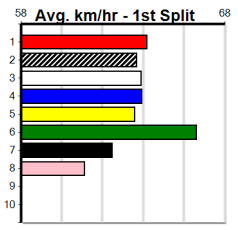

KISS PROFESSIONAL SOLUTIONS (275+

Distance: 450m, Race Type: Grade 5, Total Prizemoney: $1,530
1st: $1,000, 2nd: $320, 3rd: $160, 4th: $50

Watchdog Tips: **0 0 0 0** Bet: **0**