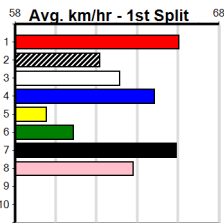

AUSSIE SECRET @ STUD (275+ RANK)

Distance: 395m, Race Type: Grade 5, Total Prizemoney: $1,530
1st: $1,000, 2nd: $320, 3rd: $160, 4th: $50

Watchdog Tips: **0 0 0 0** Bet: .