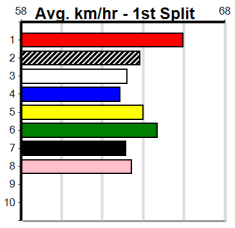

MCMAHON BUILDERS (275+ RANK)

12

6:07PM
(VIC time)

Distance: 350m, Race Type: Grade 5, Total Prizemoney: $1,530
1st: $1,000, 2nd: $320, 3rd: $160, 4th: $50

Watchdog Tips: **0** **0** **0** **0** Bet: .

Form	Box	Weight	Dist	Track	Date	Time	BON	Margin	1st/2nd (Time)	PIR	Checked	Comment	W/R	Split 1	S/P	Grade

1 ESFAHAN [5]
BD B Jan-19 ASTON DEE BEE DAINTREE PUZZLE
Trainer: Lindsay Fulford (Maffra)
6th (5) 30.5 350 TRA R4 15-Apr-24 20.37 19.87 3.75LMEDIATOR (20.12) M/46 . V0 . 6.71 $23.70 5
3rd (5) 30.6 350 TRA R12 22-Apr-24 20.39 19.86 7.50LRIVER MATT (19.90) M/33 . . . 6.76 $2.80 T3-5
2nd (3) 30.4 350 TRA R12 29-Apr-24 20.36 19.92 0.50LBE CHARMING (20.33) M/63 . . . 6.85 $3.60 T3-5
4th (1) 29.9 350 TRA R4 06-May-24 20.31 19.51 12.00LASTON ANGELO (19.51) M/64 . . . 6.83 $15.20 T3-5
Owner(s): L Fulford

Winning Boxes

1	2	3	4	5	6	7	8	
1	1	2				1	2	3
Prize	$25,819.38							
Best	19.72							
Starts	89-10-12-12							
Trk/Dst	23-3-5-3							
APM	$1058							

2 RIVER MATT [5]
BK D Aug-20 ASTON DEE BEE DESTINI GOLD
Trainer: Neville Bischard (Leitchville)
3rd (1) 35.2 400 WGL R12 18-Apr-24 23.56 23.02 1.5LHURRICANE MAX (23.47) M/13 . . . 8.47 $6.90 T3-5
1st (2) 35.0 350 TRA R12 22-Apr-24 19.90 19.86 2.00LVALDIVIAN (20.02) M/11 . SW . 6.65 $18.20 T3-5
6th (3) 34.9 435 SLE R5 28-Apr-24 25.61 24.19 10.00LNORSE QUEEN (24.93) M/876 . . . 5.66 $29.30 5
7th (6) 35.6 450 TRA R7 01-May-24 26.19 24.86 16.00MILLARA'S MONEY (25.13) S/677 . V10 . 6.82 $67.30 5
Owner(s): N Bischard

Winning Boxes

1	2	3	4	5	6	7	8		
1	2					1	1	2	2
Prize	$14,065.00								
Best	19.90								
Starts	80-8-6-6								
Trk/Dst	2-1-0-0								
APM	$2883								

3 OUR WINNIE (NSW)[5]
BK B Oct-19 FERNANDO BALE FANTASTIC WINNIE
Trainer: Donna Beasley (Mount Cottrell)
5th (8) 24.6 400 MTG R5 11-Apr-24 23.70 23.13 4.75LVICTA INDI (23.37) . . . 11.04 $12.00 RW
6th (4) 24.6 425 BEN R5 14-Apr-24 25.06 24.03 6.00LISHMY BELLE (24.66) Q/115 . . . 6.63 $12.60 T3-5
4th (6) 24.2 425 BEN R12 20-Apr-24 24.91 23.92 5.50LPRINCESS GYPSY (24.55) Q/236 . SW . 6.68 $17.60 5
3rd (1) 24.4 400 MTG R9 02-May-24 23.67 22.97 4.75LHOT CADILLAC (23.33) . . . 10.92 $3.90 RW
Owner(s): P Cusack

Winning Boxes

1	2	3	4	5	6	7	8		
1	2					1	2	1	1
Prize	$12,302.50								
Best	NBT								
Starts	90-7-12-19								
Trk/Dst	2-0-0-0								
APM	$1271								

4 PLATINUM BOW [5]
BE B Feb-21 BERNARDO CRUISEY'S ROSE
Trainer: Michelle Wilkins (Giffard West)
5th (7) 26.6 435 SLE R11 10-Apr-24 25.63 24.59 11.00LNO DOORS (24.88) M/425 . . . 5.36 $31.90 5NP
2nd (8) 26.7 350 TRA R4 15-Apr-24 20.13 19.87 0.25LMEDIATOR (20.12) M/23 . . . 6.62 $5.90 5
4th (6) 26.7 350 TRA R11 22-Apr-24 20.16 19.86 4.25LMYALL PRAWN (19.86) M/54 . . . 6.72 $5.80 T3-5
5th (1) 26.6 400 WGL R11 02-May-24 23.54 22.84 6.50LLYLA BEAR (23.08) M/34 . . . 8.76 $7.40 T3-5
Owner(s): M Wilkins

Winning Boxes

1	2	3	4	5	6	7	8	
1	2	1				1		1
Prize	$9,975.00							
Best	19.98							
Starts	48-5-9-5							
Trk/Dst	19-4-4-2							
APM	$2352