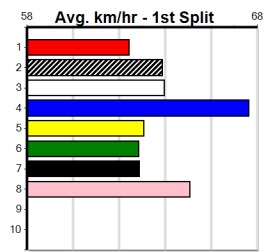

MR AUDACIOUS @ STUD (275+ RANK)

Distance: 395m, Race Type: Grade 5, Total Prizemoney: $1,530
1st: $1,000, 2nd: $320, 3rd: $160, 4th: $50

Watchdog Tips:

Bet:

Form Box Wgt Dist Track Date Time BON Margin 1st/2nd (Time) PIR Checked Comment W/R Split 1 S/P Grade

ADAM'S BACK [5] WBK Dog Feb-21 Sire: FERNANDO BALE Dam: LITTLE TUBBSY Trainer: Ronald Winter (Denison)
Winning Distances: < 300m (0) 300 - 399m (1) 400 - 499m (6) 500 - 599m (0) 600 - 699m (0) > 700m (0)
Winning Weights: 30.1(1) 30.2(1) 30.3(3) 30.4(1) 30.7(1)
Box History table and Prize Best Starts table included.

OUR BOY MAESTRO [5] FW Dog May-21 Sire: FERNANDO BALE Dam: BETTA BALE Trainer: Sean Kennedy (Traralgon)
Winning Distances: < 300m (0) 300 - 399m (6) 400 - 499m (0) 500 - 599m (0) 600 - 699m (0) > 700m (0)
Winning Weights: 32.3(1) 32.5(1) 32.6(1) 32.7(2) 32.8(1)
Box History table and Prize Best Starts table included.

BEFORE NOON [5] BK Bitch Apr-20 Sire: BEAST UNLEASHED Dam: IRISIZE Trainer: Dean Williamson (Moe)
Winning Distances: < 300m (0) 300 - 399m (3) 400 - 499m (2) 500 - 599m (0) 600 - 699m (0) > 700m (0)
Winning Weights: 25.7(1) 26.0(1) 26.1(1) 26.4(1) 26.5(1)
Box History table and Prize Best Starts table included.

UNIQUE MUNDINE [5] BK Dog Apr-20 Sire: ASTON KIMETTO Dam: BOLD DESERT Trainer: Ian Clarke (Frankston South)
Winning Distances: < 300m (0) 300 - 399m (7) 400 - 499m (6) 500 - 599m (0) 600 - 699m (0) > 700m (0)
Winning Weights: 35.3(1) 35.4(2) 35.5(2) 35.6(4) 35.8(2) 35.9(2)
Box History table and Prize Best Starts table included.

SMOOTH CRUISER [5] BK Dog Feb-20 Sire: XTREME KNOCKA Dam: FREEDOM FIRE Trainer: Malcolm Carr (Devon Meadows)
Winning Distances: < 300m (0) 300 - 399m (0) 400 - 499m (4) 500 - 599m (3) 600 - 699m (0) > 700m (0)
Winning Weights: 31.6(1) 31.7(1) 31.8(1) 32.0(1) 32.2(1) 32.3(2)
Box History table and Prize Best Starts table included.