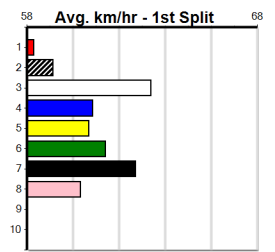

CATCH THE THIEF @ STUD (275+ RANK)

Distance: 395m, Race Type: Grade 7, Total Prizemoney: $1,530
1st: $1,000, 2nd: $320, 3rd: $160, 4th: $50

Watchdog Tips:

Bet:

Form Box	Wgt	Dist	Track	Date	Time	BON	Margin	1st/2nd (Time)	PIR	Checked	Comment	WR	Split 1	S/P	Grade

CONVICT MODEL (NSW)[7]

FBD Dog Nov-21 **Sire: SUPERIOR PANAMA** **Dam: CHAMPION MODEL**

Owner(s): B Alford **Trainer: Brian Alford (Yarram)**

Winning Distances: < 300m (0) 300 - 399m (1) 400 - 499m (0) 500 - 599m (0) 600 - 699m (0) > 700m (0)

Winning Weights: 35.2(1)

2nd (2)	35.4	435	SLE	R1	10-Mar-24	25.55	24.30	3.25L DR. LIONEL (25.33)	M/322				5.49	$4.20	M
5th (6)	36.0	435	SLE	R1	17-Mar-24	25.63	24.32	11.00 DOCTOR MINTY (24.90)	M/765				5.62	$6.70	M
7th (4)	35.7	395	TRA	R2	25-Mar-24	23.75	22.47	12.00 GIGANTOR (22.92)	S/677				3.98	$4.90	M
1st (1)	35.2	350	TRA	R1	08-Apr-24	20.41	20.08	1.75L BRAEMAR JESSIE (20.53)	M/41				6.85	$3.90	T3-M
5th (7)	35.8	350	TRA	R3	29-Apr-24	20.37	19.92	2.75L TAKE THE EDGE (20.18)	S/76				7.06	$7.70	T3-7
4th (2)	36.1	395	TRA	R9	06-May-24	22.79	22.33	6.50L MALLY BOY (22.33)	S/444				3.94	$5.80	T3-7

Last 3 wins NOT included above

Box History

Bx	1st	2nd	3rd	4th	5th	6th	7th	8th
1	1							
2		1		1				
3								
4								1
5								
6					1			
7						1		
8								

Prize Best Starts Trk/Dts APM

$1570.00 NBT 6-1-1-0 2-0-0-0 1266

CATCH SOME RAYS [7]

BK Dog May-22 **Sire: AUSSIE INFRARED** **Dam: QUICK PAWS**

Owner(s): DODGE N BOOKS (SYN), J Booker, R Aurisch, K Morrison **Trainer: Justin Booker (Kilmarney)**

Winning Distances: < 300m (0) 300 - 399m (0) 400 - 499m (1) 500 - 599m (0) 600 - 699m (0) > 700m (0)

Winning Weights: 33.6(1)

6th (5)	33.6	435	SLE	R1	03-Mar-24	25.52	24.41	9.50L ASTON SPRITZ (24.88)	M/666				5.50	$14.20	MH
7th (3)	33.9	435	SLE	R1	27-Mar-24	26.04	24.59	21.00 MR. PRESIDENT (24.59)	M/887		VO		5.59	$5.60	M
1st (2)	33.6	435	SLE	R3	05-Apr-24	25.31	24.60	1.75L ANDY ROSE (25.42)	M/311				5.40	$5.70	M
6th (7)	33.5	435	SLE	R2	10-Apr-24	25.52	24.59	1.75L DR. OPHELIA (25.40)	S/866				5.55	$65.00	7
2nd (2)	33.7	450	TRA	R5	22-Apr-24	25.67	25.33	4.00L RANGER'S GIRL (25.39)	M/532				6.89	$6.30	T3-RW
5th (6)	33.6	395	TRA	R4	29-Apr-24	22.81	22.39	6.00L DR. ERICA (22.39)	M/856				3.90	$6.10	T3-RW

Last 3 wins NOT included above

Box History

Bx	1st	2nd	3rd	4th	5th	6th	7th	8th
1								
2	1	1						
3								1
4								
5						1		
6					1			
7							1	
8								

Prize Best Starts Trk/Dts APM

$1320.00 NBT 6-1-1-0 1-0-0-0 1120