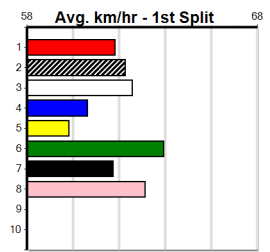

SURFACE CO (275+RANK)

Distance: 350m, Race Type: Grade 6, Total Prizemoney: $1,530
1st: $1,000, 2nd: $320, 3rd: $160, 4th: $50

Watchdog Tips:

Bet:

Table with columns: Form Box, Wgt, Dist, Track, Date, Time, BON, Margin, 1st/2nd (Time), PIR, Checked, Comment, W/R, Split 1, S/P, Grade

DR. KAI [6]
F Dog May-22 Sire: FERAL FRANKY Dam: DR. MUMMA
Owner(s): DOCTORS KENNELS (SYN), J McMahon, J Gill
Trainer: Judith McMahon (Darriman)
Winning Distances: < 300m (0) 300 - 399m (1) 400 - 499m (1) 500 - 599m (0) 600 - 699m (0) > 700m (0)
Winning Weights: 37.3(2)
Box History table and Prize Best Starts table included.

WHISPER PIE [6]
BD Bitch Mar-22 Sire: GOOD ODDS HARADA Dam: WHITNEY SHOWGIR
Owner(s): B Sands
Trainer: Brad Sands (Pakenham)
Winning Distances: < 300m (0) 300 - 399m (2) 400 - 499m (0) 500 - 599m (0) 600 - 699m (0) > 700m (0)
Winning Weights: 27.0(1) 28.2(1)
Box History table and Prize Best Starts table included.

ASIA (NSW)[6]
W Bitch Jun-21 Sire: ORSON ALLEN Dam: MAGIC GYPSY
Owner(s): L Malacarne
Trainer: Steve Kaltsis (Shady Creek)
Winning Distances: < 300m (0) 300 - 399m (2) 400 - 499m (0) 500 - 599m (0) 600 - 699m (0) > 700m (0)
Winning Weights: 25.8(1) 26.2(1)
Box History table and Prize Best Starts table included.

GERO LADS [6] Biks
BK Dog Jan-21 Sire: WHISKEY RIOT Dam: CHASIN' BOBBI
Owner(s): V Sultana
Trainer: Victoria Sultana (Traralgon East)
Winning Distances: < 300m (0) 300 - 399m (2) 400 - 499m (0) 500 - 599m (0) 600 - 699m (0) > 700m (0)
Winning Weights: 31.3(1) 32.8(1)
Box History table and Prize Best Starts table included.

QUANTUM QUEEN (SA)[6]
BK Bitch Feb-22 Sire: SPRING GUN Dam: MAIN EXIT
Owner(s): P Cusack
Trainer: Paul Cusack (Mount Cottrell)
Winning Distances: < 300m (0) 300 - 399m (1) 400 - 499m (1) 500 - 599m (0) 600 - 699m (0) > 700m (0)
Winning Weights: 26.3(1) 26.7(1)
Box History table and Prize Best Starts table included.