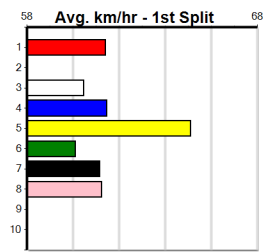

SINCLAIR CONTRACTING (275+ RANK)

Distance: 350m, Race Type: Maiden, Total Prizemoney: \$1,530
1st: \$1,000, 2nd: \$320, 3rd: \$160, 4th: \$50

Watchdog Tips:

Bet:

Table with columns: Form Box, Wgt, Dist, Track, Date, Time, BON, Margin, 1st/2nd (Time), PIR, Checked, Comment, W/R, Split 1, S/P, Grade