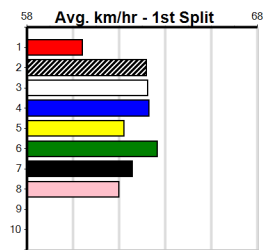

HARD STYLE RICO @ STUD (275+ RANK)

Distance: 450m, Race Type: Mixed 6/7, Total Prizemoney: $1,530
1st: $1,000, 2nd: $320, 3rd: $160, 4th: $50

Watchdog Tips:

Bet:

Form Box	Wgt	Dist	Track	Date	Time	BON	Margin	1st/2nd (Time)	PIR	Checked	Comment	WR	Split 1	S/P	Grade

1

BUCKET OF OIL [6]

BK Dog Nov-20 Sire: ZAMBORA BROCKIE Dam: SPECIAL KIRST
Owner(s): L Dalziel
Trainer: Loren Dalziel (Longwarry)
ENG WGL 2024-05-09

Winning Distances: < 300m (0) 300 - 399m (0) 400 - 499m (2) 500 - 599m (0) 600 - 699m (0) > 700m (0)
Winning Weights: 36.2(1) 37.5(1)

7th (7)	37.6	450	TRA	R5	19-Feb-24	25.88	25.33	8.00L ELARA BALE (25.33)	S/866	.	SW	.	6.95	$55.70	T3-RW
1st (4)	37.5	435	SLE	R9	29-Feb-24	25.06	24.72	0.50L GARY ON STILTS (25.08)	M/334	.	.	.	5.44	$25.40	7
8th (3)	37.8	435	SLE	R9	07-Mar-24	25.80	24.68	13.00 HAY RILEY (24.92)	M/668	.	.	.	5.42	$58.10	X67
8th (2)	37.4	450	TRA	R5	20-Mar-24	27.22	26.45	12.00 HARRY THE HOOD (26.45)	M/888	.	.	.	7.41	$57.30	X67
6th (3)	37.1	435	SLE	R11	27-Mar-24	25.84	24.59	13.00 KID CARNAGE (24.97)	M/556	.	.	.	5.43	$30.00	X67
8th (5)	38.0	435	SLE	R10	05-Apr-24	25.83	24.60	18.00 LOSE MY MIND (24.60)	M/788	.	.	.	5.60	$32.40	X67
5th (3)	37.7	425	BEN	R11	10-Apr-24	24.92	24.18	8.00L STELLA ROSE (24.38)	S/677	.	.	.	6.89	$25.70	T3-6
7th (4)	38.2	460	WGL	R7	18-Apr-24	26.92	26.19	9.00L BRENDEN (26.32)	M/557	.	W	.	6.93	$84.60	T3-6

Last 3 wins NOT included above

1st (1)	36.2	440	SLE	R2	30-Dec-22	25.14	24.38	13.00 SPOLLY JOHN (25.99)	Q/111	.	SW	.	5.31	$7.30	M

Bx	1st	2nd	3rd	4th	5th	6th	7th	8th
1	1	1	5	1	1	1	1	3
2		1	1					
3				1	2	2	2	1
4	1				1	1	1	3
5					1	2		2
6		2	2				1	1
7		1		1		2	2	1
8							2	2

Prize Best Starts Trk/Dts APM

$5880.00 NBT
56-2-5-9
8-0-1-0
1402

2

ANOKE [6]

BD Dog Sep-21 Sire: BARCIA BALE Dam: MARLEY SPRITE
Owner(s): J Daffy
Trainer: Vincent Daffy (Eumemmerrig)
ENG WGL 2024-05-09

Winning Distances: < 300m (0) 300 - 399m (0) 400 - 499m (1) 500 - 599m (1) 600 - 699m (0) > 700m (0)
Winning Weights: 31.9(1) 32.3(1)

4th (5)	32.5	400	WGL	R11	21-Mar-24	23.42	22.63	12.00 PANAMA STORM (22.63)	M/76	.	.	.	8.99	$15.80	X67
6th (5)	33.2	460	WGL	R5	30-Mar-24	26.59	25.97	7.50L DARNUM DESIRE (26.08)	M/344	.	.	.	6.76	$7.20	RW
2nd (4)	33.4	460	WGL	R7	04-Apr-24	26.31	26.18	1.75L TARGET BREAD (26.21)	Q/321	.	.	.	6.71	$11.20	T3-RW
4th (2)	33.0	395	TRA	R5	08-Apr-24	22.73	22.05	3.25L DR. OLIVIA (22.51)	M/633	.	.	.	3.90	$7.90	T3-6
5th (1)	33.2	460	WGL	R11	13-Apr-24	26.47	25.95	3.75L BOURBON BULLET (26.21)	M/333	.	.	.	6.66	$3.90	RW
3rd (3)	32.9	460	WGL	R7	18-Apr-24	26.37	26.19	0.75L BRENDEN (26.32)	M/312	.	.	.	6.65	$3.60	T3-6
4th (4)	33.2	460	WGL	R10	25-Apr-24	26.47	26.05	3.5L CAPTURE MY SOUL (26.24)	M/344	.	.	.	6.74	$7.70	X67
6th (2)	32.9	515	SAP	R10	28-Apr-24	30.21	29.50	9.00L RAYA STAR (29.59)	M/4345	.	.	.	5.25	$21.30	6G

Last 3 wins NOT included above

1st (5)	31.9	525	MEP	R2	22-Nov-23	30.85	30.08	2.25L VIDEO REFEREE (31.00)	M/1111	.	.	.	5.24	$2.20	MH
1st (7)	32.3	450	SHP	R7	14-Dec-23	25.66	25.59	2.75L LET'S PLAY TIP (25.85)	M/11	.	.	.	6.74	$2.50	X67

Bx	1st	2nd	3rd	4th	5th	6th	7th	8th
1			1	2	1			
2				2	1	1		
3			1					
4	1			2	1	1		
5	1			1	1	1		
6								
7	1							
8		1						

Prize Best Starts Trk/Dts APM

$5025.00 NBT
FSTD
21-2-2-2
0-0-0-0
2218