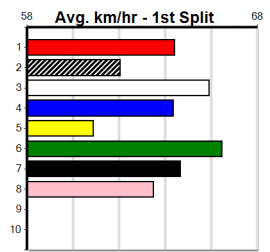

SPORTSBET NOBODY DOES IT EASIER (275+)

Distance: 350m, Race Type: Grade 5, Total Prizemoney: $1,530
1st: $1,000, 2nd: $320, 3rd: $160, 4th: $50

Watchdog Tips: [ ] [ ] [ ] [ ] Bet: [ ]

Form Box Wgt Dist Track Date Time BON Margin 1st/2nd (Time) PIR Checked Comment WR Split 1 S/P Grade

JAYVILLE ZOE [5]
BK Bitch Jan-21 Sire: BERNARDO Dam: JAYVILLE ZOOLI
Owner(s): C Mcmillan
Winning Distances: < 300m (0) 300 - 399m (1) 400 - 499m (2) 500 - 599m (0) 600 - 699m (0) > 700m (0)
Winning Weights: 28.3(1) 28.4(2)
2nd (2) 29.4 395 TRA R11 13-Nov-23 22.62 22.39 0.25L ROMENA CHARM (22.60) S/553 . . . 3.88 $6.20 T3-5
6th (4) 29.8 395 TRA R6 20-Nov-23 23.02 22.24 6.00L BERMUDA BEN (22.61) S/776 . . . 3.93 $5.30 T3-5
3rd (4) 29.7 400 WGL R12 30-Nov-23 23.33 22.65 0.75L DANCE MODE (23.30) M/53 . . . 8.78 $3.40 T3-5
6th (6) 29.7 400 WGL R7 07-Dec-23 23.89 22.91 14.00 EVIE JEAN (22.91) M/33 . . . 8.54 $6.10 5
7th (8) 29.6 395 TRA R9 18-Dec-23 24.30 22.23 25.00 RHONDA GEM (22.62) Q/577 . . V60 . 3.89 $4.70 5
6th (4) 30.2 350 TRA R5 04-Mar-24 20.60 19.62 9.00L UNO PEANUT (20.00) M/66 . . . 6.88 $8.00 T3-5
8th (7) 30.4 350 TRA R4 11-Mar-24 21.64 19.79 22.00 LILLY RUSH (20.12) M/54 . . V28 . 6.81 $14.70 5
3rd (4) 30.5 350 TRA R3 06-May-24 20.36 19.51 5.00L REDGUM FLYER (20.01) M/33 . . . 6.91 $17.90 T3-5
Last 3 wins NOT included above
1st (8) 28.3 305 MTG R1 01-Jan-23 17.82 17.36 5.00L SAINT MADIX (18.17) 0 SAMP 5.74 $2.15 M
1st (6) 28.4 400 MTG R6 02-Mar-23 23.29 23.18 1.75L SUBZERO ANNIE (23.41) 0 10.81 $4.60 RWH
1st (3) 28.4 400 MTG R7 30-Mar-23 23.26 23.15 0.50L MYALL MAN (23.29) 10.84 $5.00 RW

Box History
Bx 1st 2nd 3rd 4th 5th 6th 7th 8th
1 1 1 1 2 1 1 1
2 2 1 4 1 1
3 1 1 1 1 1
4 4 4
5 1 1
6 1 1 2
7 1 1 2 1 1
8 1 1 1 1
Prize Best $4540.00
Starts NBT
Trk/Dts 40-3-4-7
APM 5-0-0-2 548

WHIZZER [5]
WBK Dog Apr-21 Sire: WHISKEY RIOT Dam: LEKTRA MISS
Owner(s): J Belsham
Winning Distances: < 300m (0) 300 - 399m (1) 400 - 499m (2) 500 - 599m (0) 600 - 699m (0) > 700m (0)
Winning Weights: 28.9(1) 29.0(1) 30.1(1)
ST (-) 28.8 400 WGL 13-Jul-23 23.25 2.00L Trial Cleared M/33 . . 3of4 . 8.43 . ST
5th (2) 28.9 400 WGL R4 20-Jul-23 23.62 22.92 7.00L MR. LARSON (23.16) M/47 . . . 8.62 $3.40 T3-6
7th (2) 28.9 350 TRA R10 27-Jul-23 20.49 19.81 7.50L BARRY JAKIT (20.00) S/77 . . . 6.94 $5.50 T3-6
7th (7) 28.8 400 WGL R11 03-Aug-23 23.71 22.60 7.50L SNOWY ALFORD (23.20) S/76 . . V0 . 8.98 $4.70 T3-6
6th (6) 28.9 400 WGL R3 10-Aug-23 23.81 22.77 14.00 CHARLM LILLY (22.88) M/86 . . . 8.83 $48.90 6G
ST (-) 29.7 350 TRA 08-Apr-24 20.26 0.01L Trial Cleared M . . 1of1 . . ST
1st (8) 30.1 350 TRA R3 15-Apr-24 19.87 19.87 8.00L DEVIL IN ME (20.42) M/11 . . SW . 6.68 $11.40 6G
7th (4) 30.4 350 TRA R4 01-May-24 20.10 19.51 7.50L FAIRTRADE MARJEN (19.57) M/77 . . . 6.73 $23.10 5
Last 3 wins NOT included above
1st (1) 28.9 425 BEN R1 19-Apr-23 24.56 24.19 1.25L REDSHIFT UNIFORM (24.64) S/111 . . SW . 6.77 $23.80 T3-M
1st (7) 29.0 425 BEN R4 26-Apr-23 24.08 24.06 4.50L YELLOWHAMMER (24.40) Q/111 . . . 6.61 $7.80 7

Box History
Bx 1st 2nd 3rd 4th 5th 6th 7th 8th
1 1 1 1 1
2 1 1 1 1
3 1 1 2 1
4 1 1 1 1
5 1 1
6 1 1
7 1 1 1
8 1 1 1
Prize Best $3240.00
Starts 19.87(8)-15/4/24
Trk/Dts 17-3-0-1
APM 3-1-0-0 1045