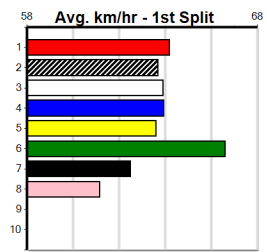

KISS PROFESSIONAL SOLUTIONS (275+

Distance: 450m, Race Type: Grade 5, Total Prizemoney: $1,530
1st: $1,000, 2nd: $320, 3rd: $160, 4th: $50

Watchdog Tips:

Bet:

Table with columns: Form Box, Wgt, Dist, Track, Date, Time, BON, Margin, 1st/2nd (Time), PIR, Checked, Comment, W/R, Split 1, S/P, Grade

JENNA [5]
BK Bitch Jul-20 Sire: AUSSIE INFRARED Dam: MIRIAM
Owner(s): J Gill
Trainer: Jennifer Gill (Darriman)
ENG TRA 2024-05-10
Box History table and Prize Best Starts table included.

ASTON AUTUMN [5]
BE Bitch Jan-21 Sire: FERNANDO BALE Dam: ASTON LOLITA
Owner(s): S Mallia
Trainer: Simon Mallia (Nyora)
Box History table and Prize Best Starts table included.

SUPERFLY GIRL [5]
BK Bitch Aug-21 Sire: SHIMA SHINE Dam: NO VACANCY
Owner(s): C Gay
Trainer: Victor Gay (Hastings)
Box History table and Prize Best Starts table included.

MAJESTIC JAY [5]
BK Dog Feb-20 Sire: XTREME KNOCKA Dam: FREEDOM FIRE
Owner(s): J Carr
Trainer: Malcolm Carr (Devon Meadows)
Box History table and Prize Best Starts table included.

DAN DAN [5]
RBD Dog Apr-20 Sire: ZINZAN BROOKE Dam: AVATAR SPARKLE
Owner(s): Geisler Family (SYN), G Geisler, H Geisler
Trainer: Kate Gorman (Tanjil South)
ENG BEN 2024-05-11
Box History table and Prize Best Starts table included.

1

2

3

4

5