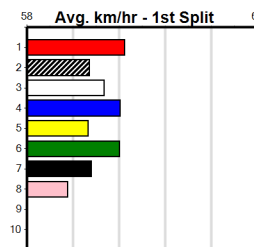

HOOKED ON SCOTCH @ STUD (275+ RANK)

Distance: 395m, Race Type: Maiden, Total Prizemoney: $1,530
1st: $1,000, 2nd: $320, 3rd: $160, 4th: $50

Watchdog Tips:

Bet:

Form Box	Wgt	Dist	Track	Date	Time	BON	Margin	1st/2nd (Time)	PIR	Checked	Comment	WR	Split 1	S/P	Grade

1

IRON TYSON [M]
BK Dog May-22 Sire: ZIPPING GARTH Dam: DREAMY EYES
Owner(s): Eye Candy (SYN), C Wilk, K Gorman Trainer: Christian Wilk (Tanjil South)
Winning Distances: < 300m (0) 300 - 399m (0) 400 - 499m (0) 500 - 599m (0) 600 - 699m (0) > 700m (0) ENG WGL 2024-05-09

Winning Weights:

Box	1st	2nd	3rd	4th	5th	6th	7th	8th
1					1			
2								
3								
4	1							
5				1				
6								
7								
8								

Prize Best $570.00
Starts FSTD
Trk/Dts 7-0-1-0
APM 0-0-0-0 420

Last 3 wins NOT included above

2

MR. DRIFTER [M]
BK Dog Apr-21 Sire: FLYNN Dam: LADY PROFIT
Owner(s): E MCGOVERN Trainer: Jessica MCGOVERN (Rosedale)

Winning Distances: < 300m (0) 300 - 399m (0) 400 - 499m (0) 500 - 599m (0) 600 - 699m (0) > 700m (0)

Winning Weights:

Box	1st	2nd	3rd	4th	5th	6th	7th	8th
1								2
2								3
3				1		1	1	
4							1	1
5				1		1	1	1
6						1		
7	1						1	
8		1						

Prize Best $580.00
Starts NBT
Trk/Dts 18-0-1-1
APM 7-0-0-0 400

Last 3 wins NOT included above

3

COMO PRINCE [M]
WBD Dog May-21 Sire: FERNANDO BALE Dam: BETTA BALE
Owner(s): S Kennedy Trainer: Sean Kennedy (Traralgon)
Winning Distances: < 300m (0) 300 - 399m (0) 400 - 499m (0) 500 - 599m (0) 600 - 699m (0) > 700m (0) ENG SLE 2024-05-12

Winning Weights:

Box	1st	2nd	3rd	4th	5th	6th	7th	8th
1								
2				1		2	2	
3			2	3				
4						1	1	
5	1				3		2	
6						3	1	1
7	1			1				3
8		1				1	2	1

Prize Best $2675.00
Starts NBT
Trk/Dts 36-0-3-3
APM 8-0-1-0 766

Last 3 wins NOT included above

4

FREEDOM GIRL [M]
BD Bitch Apr-22 Sire: OUT OF RANGE Dam: FREEDOM FIRE
Owner(s): J Carr Trainer: John Carr (Devon Meadows)

Winning Distances: < 300m (0) 300 - 399m (0) 400 - 499m (0) 500 - 599m (0) 600 - 699m (0) > 700m (0)

Winning Weights:

Box	1st	2nd	3rd	4th	5th	6th	7th	8th
1		2						
2			1	1	1		1	
3		1	1			1	1	
4								
5			1					1
6					2	1		
7						1	1	1
8			1					2

Prize Best $1710.00
Starts NBT
Trk/Dts 24-0-3-4
APM 2-0-0-1 642

Last 3 wins NOT included above

5

DANCE THE MARJEN [M]
BK Bitch Jan-22 Sire: FARLEY TURBO Dam: PRINCESS MARJEN
Owner(s): STEV MARJEN (SYN), I Marr, C Stevens, L Burford Trainer: David Jensen (Woodstock)

Winning Distances: < 300m (0) 300 - 399m (0) 400 - 499m (0) 500 - 599m (0) 600 - 699m (0) > 700m (0)

Winning Weights:

Box	1st	2nd	3rd	4th	5th	6th	7th	8th
1					1			
2								1
3								
4								
5								
6								
7								1
8								

Prize Best $0.00
Starts FSH
Trk/Dts 3-0-0-0
APM 0-0-0-0 0

Last 3 wins NOT included above