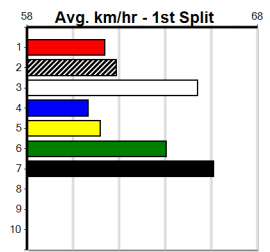

FENECH CURTAINS AND BLINDS (275+ RANK)

Distance: 350m, Race Type: Grade 7, Total Prizemoney: $1,530
1st: $1,000, 2nd: $320, 3rd: $160, 4th: $50

Watchdog Tips:

Bet:

Form Box	Wgt	Dist	Track	Date	Time	BON	Margin	1st/2nd (Time)	PIR	Checked	Comment	WR	Split 1	S/P	Grade

1

ANNA [7]
BK Bitch **May-21** Sire: **ASTON KIMETTO** Dam: **BLUE SURFONIC**
Owner(s): **J Gill** Trainer: **Jennifer Gill (Darriman)**
Winning Distances: < 300m (0) 300 - 399m (0) 400 - 499m (1) 500 - 599m (0) 600 - 699m (0) > 700m (0)
Winning Weights: 26.8(1)
3rd (2) 26.8 300 HVL R2 27-Feb-24 17.33 16.59 2.50L SERENITY GIRL (17.17) S/5 4.07 $2.90 M
5th (1) 26.6 435 SLE R1 10-Apr-24 25.73 24.59 4.00L OUR BELLA ROSE (25.47) S/213 5.42 $18.80 M
6th (3) 26.7 435 SLE R1 14-Apr-24 25.65 24.32 15.00 JOROGUMO (24.63) M/566 5.46 $46.00 M
4th (3) 26.5 350 TRA R2 17-Apr-24 20.33 19.73 4.25L RIO WINTER (20.04) S/74 6.91 $21.50 M
5th (1) 26.6 435 SLE R2 24-Apr-24 25.59 24.60 13.00 ERZA SCARLET (24.70) M/566 5.47 $5.40 M
1st (6) 26.8 435 SLE R1 28-Apr-24 24.80 24.19 1.75L RYDER'S MAGIC (24.91) Q/111 SW 5.22 $19.50 M
5th (8) 27.0 395 TRA R9 06-May-24 22.87 22.33 8.00L MALLY BOY (22.33) M/533 3.94 $4.30 T3-7
Last 3 wins NOT included above

Box History

Bx	1st	2nd	3rd	4th	5th	6th	7th	8th
1					2			
2			1					
3				1		1		
4								
5								
6	1							
7								
8					1			

Prize Best	$2015.00
Starts	NBT
Trk/Dts	7-1-0-1
APM	1-0-0-0
	1911

2

BRAEMAR JESSIE [7]
BK Bitch **Jun-21** Sire: **MY REDEEMER** Dam: **THURLES PRINCESS**
Owner(s): **Y Cassidy** Trainer: **Yvonne Cassidy (Valencia Creek)**
Winning Distances: < 300m (0) 300 - 399m (1) 400 - 499m (0) 500 - 599m (0) 600 - 699m (0) > 700m (0)
Winning Weights: 27.2(1)
5th (8) 27.4 435 SLE R3 07-Mar-24 25.46 24.68 7.50L LONG SLEEVES (24.94) M/245 5.37 $13.90 M
2nd (5) 27.6 350 TRA R1 18-Mar-24 20.72 20.02 0.75L ROSS STREET PETE (20.67) M/32 6.81 $3.40 T3-M
6th (7) 27.7 395 TRA R2 01-Apr-24 23.28 22.27 9.00L PRINCESS BARONA (22.67) M/265 SW 3.82 $16.20 T3-M
2nd (4) 27.3 350 TRA R1 08-Apr-24 20.53 20.08 1.75L CONVICT MODEL (20.41) M/64 6.93 $6.10 T3-M
7th (8) 27.4 400 WGL R1 18-Apr-24 23.73 23.02 8.50L NEVER AROUND (23.15) M/77 8.70 $21.50 T3-M
3rd (8) 27.4 435 SLE R1 24-Apr-24 25.39 24.60 7.50L DR. ERICA (24.87) M/553 5.52 $26.50 M
3rd (5) 27.4 395 TRA R2 29-Apr-24 22.94 22.39 2.75L INDESTRUCT (22.76) M/234 3.91 $5.60 T3-M
1st (5) 27.2 350 TRA R1 06-May-24 20.53 19.51 0.50L BOY CALLED ZOO (20.56) M/72 6.94 $4.60 T3-M
Last 3 wins NOT included above

Box History

Bx	1st	2nd	3rd	4th	5th	6th	7th	8th
1								
2								
3								
4	1					1		
5	1	2	1					
6	1		1					
7						1	1	1
8			1		1	1	1	

Prize Best	$2650.00
Starts	20.53(4)-8/4/24
Trk/Dts	13-1-4-2
APM	4-1-2-0
	2246