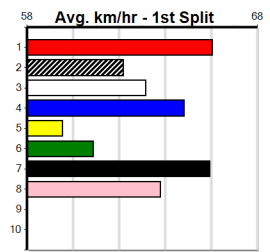

AUSSIE SECRET @ STUD (275+ RANK)

Distance: 395m, Race Type: Grade 5, Total Prizemoney: $1,530
1st: $1,000, 2nd: $320, 3rd: $160, 4th: $50

Watchdog Tips:

Bet:

Form Box Wgt Dist Track Date Time BON Margin 1st/2nd (Time) PIR Checked Comment W/R Split 1 S/P Grade

OCEAN MIST [5]
BK Bitch Dec-19 Sire: ZAMBORA BROCKIE Dam: OCEAN VIEW
Owner(s): BACHELOR CLUB (SYN), P Martinovic, J Martinovic
Trainer: John Martinovic (Koo Wee Rup)
Winning Distances: < 300m (0) 300 - 399m (4) 400 - 499m (0) 500 - 599m (0) 600 - 699m (0) > 700m (0)
Winning Weights: 27.2(1) 27.3(1) 27.4(1) 27.8(1)
4th (5) 27.3 350 HVL R5 08-Mar-24 19.81 19.47 2.75L STOLEN ROLEX (19.62) M/4 . . . . 6.64 $13.60 T3-5
4th (5) 27.6 350 HVL R7 15-Mar-24 19.95 19.53 1.5L PERFECT SAL (19.85) M/4 . . . . 6.86 $8.30 T3-5
2nd (3) 27.7 395 TRA R10 18-Mar-24 22.76 22.19 1.5L ENRAGED (22.66) Q/111 . . . . 3.80 $2.10 T3-5
2nd (5) 27.9 400 WGL R12 28-Mar-24 23.24 22.84 2.50L QUEEN KATHLEEN (23.07) M/22 . . . . 8.57 $1.70 T3-5
4th (1) 27.4 350 TRA R12 17-Apr-24 20.30 19.73 4.25L ON THE MINT (20.01) M/22 . . . . 6.75 $2.90 T3-5
7th (7) 27.4 400 WGL R5 25-Apr-24 23.68 22.52 12.00 PHANTOM REX (22.90) M/66 . . . . 8.81 $8.40 5
8th (1) 27.7 400 WGL R5 02-May-24 23.99 22.84 16.00 EMOLGA BALE (22.89) Q/57 . . . . 8.91 $26.50 T3-5
6th (7) 27.8 300 HVL R10 06-May-24 17.43 16.85 4.75L INTER BLACK FIRE (17.11) M/5 . . . . 4.07 $29.60 5
Last 3 wins NOT included above
1st (7) 27.2 300 HVL R3 08-Jul-22 17.41 17.11 0.25L SHE HAS IT (17.42) Q/3 . . . SW . 4.06 $3.70 T3-7
1st (2) 27.4 395 TRA R4 05-Apr-23 22.41 22.04 1.25L THREE TEST BILL (22.49) M/111 . . . SW . 3.75 $35.10 X67H
1st (4) 27.8 350 TRA R12 04-Dec-23 20.00 19.75 3.5L HURRICANE PETE (20.24) M/51 . . . . 6.72 $5.10 T3-5

Box History
Bx 1st 2nd 3rd 4th 5th 6th 7th 8th
1 1 1 1 1 4 3 1
2 2 1 1 1 1 3
3 2 2 1 1
4 1 2 2 4
5 2 4 2 2 1
6 1 1 2 1 1
7 1 1 3 1 1 2 3 1
8 2 1 1 1 1
Prize Best $10290.00
Starts 22.41(2)-5/4/23
Trk/Dts 66-4-9-10
APM 12-1-1-1 1856