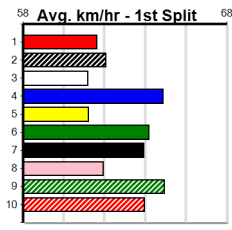

SHEPPARTON WORKWEAR & SAFETY (27

Distance: 450m, Race Type: Grade 5, Total Prizemoney: $1,530
1st: $1,000, 2nd: $320, 3rd: $160, 4th: $50

7

12:39PM

(VIC time)

SINGLE FLICKER (4) has the early speed to find the arm despite his awkward draw and he could prove hard to catch if he does so. GOOD MANNER (3) was handily placed last start and she could be right in the finish with any luck in running.

Watchdog Tips: **4** **3** **7** **5** **Bet:** **Box Trifecta 3,4,5,7 ($10 for 41.67%)**