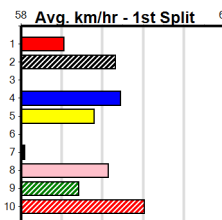

Owner(s): UGLIETTA (SYN), J Uglietta, M Uglietta

ELITE COLLARS & LEADS (275+ RANK)

Distance: 390m, Race Type: Maiden, Total Prizemoney: \$1,530
 1st: \$1,000, 2nd: \$320, 3rd: \$160, 4th: \$50

2

11:10AM

(VIC time)

RAGING ELSA (2) has been racing well without winning of late and this looks like her race to lose today. HALF MAC (4) has been far from disgraced in his first two starts and he may only need some luck early to challenge. CATCH A COD (5) has claims.