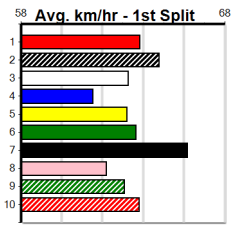

SHEPPARTON NEWS (275+ RANK)

Distance: 450m, Race Type: Mixed 6/7, Total Prizemoney: $1,530
1st: $1,000, 2nd: $320, 3rd: $160, 4th: $50

5
12:04PM
(VIC time)

LEONARDO ZEAL (8) was a solid last start Ballarat winner and he has the speed to be prominent early and prove too classy in the run to the judge. KALINYA (1) has shown a liking to the red draw with a win and second from 2 tries and can challenge.

Watchdog Tips:

8 **1** **3** **7**

Bet:

Trifecta 8/1,3,7/1,2,3,7 ($10 - 111.11%)