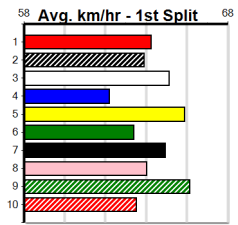

GPP LASER3300 (275+ RANK)

Distance: 390m, Race Type: Grade 5, Total Prizemoney: $1,530
1st: $1,000, 2nd: $320, 3rd: $160, 4th: $50

KINGSVILLE COMET (5) has recorded smart all the way wins in 2 of his last 4 starts and he has the speed to repeat the feats in this. SIMPLY AWESOME (3) showed good speed in his solid win here 4 starts back and he can challenge again.

Watchdog Tips:

5

3

7

1

Bet:

Win 5

Main table containing race details for 10 races, including horse names, trainers, owners, and winning boxes.