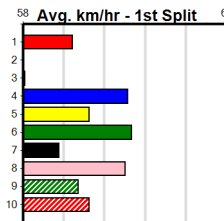

SPORTSBET EVERY DOG HAS ITS DAY (2)

Distance: 390m, Race Type: Maiden, Total Prizemoney: $1,530
1st: $1,000, 2nd: $320, 3rd: $160, 4th: $50

1
10:55AM
(VIC time)

GUNAI MAVERICK (7) showed good mid race pace in his handy last start placing and he could prove hard to hold out in a race of this nature. MIA MASTER (2) showed some early speed in her steady placing last start and she could challenge.

Watchdog Tips: **7** **2** **4** **6** **Bet:** **Win 7**

Form	Box	Weight	Dist	Track	Date	Time	BON	Margin	1st/2nd (Time)	PIR	Checked	Comment	W/R	Split 1	S/P	Grade											
1	SHEILA'S WAIT [M]	<i>Always well back in debut, needs to step here.</i>																									
BK	D	Mar-21	ORSON ALLEN														TACTICAL MISS	$10.00	Winning Boxes								
																	1	2	3	4	5	6	7	8			
																	Prize								$0.00		
																	Best								FSH		
																	Starts								1-0-0-0		
																	Trk/Dst								0-0-0-0		
																	APM								$0		
2	MIA MASTER [M]	<i>Showed speed in steady placing last start, danger.</i>																									
BK	B	Sep-22	ZACK MONELLI														CIMARRON STRIP	$3.60	Winning Boxes								
																	1	2	3	4	5	6	7	8			
																	Prize								$260.00		
																	Best								FSH		
																	Starts								2-0-0-1		
																	Trk/Dst								0-0-0-0		
																	APM								$260		
3	SOHO JILL [M]	<i>Never fired a shot on debut, may need more time.</i>																									
BD	B	Mar-22	RAW ABILITY														UP THE AMOUNT	$15.00	Winning Boxes								
																	1	2	3	4	5	6	7	8			
																	Prize								$0.00		
																	Best								FSH		
																	Starts								1-0-0-0		
																	Trk/Dst								0-0-0-0		
																	APM								$0		
4	ULARA BALE (NSW)[M]	<i>Far from disgraced on debut 2 back, chance here.</i>																									
BK	B	May-22	ALLEN DEED														WANNA ALLEN	$4.60	Winning Boxes								
																	1	2	3	4	5	6	7	8			
																	Prize								$75.00		
																	Best								NBT		
																	Starts								2-0-0-0		
																	Trk/Dst								2-0-0-0		
																	APM								$60		
5	ARGYLE PANDORA [M]	<i>Draw is a worry here, will need some luck early.</i>																									
F	B	Feb-22	FERNANDO BALE														GOLDEN SHIRAZ	$6.50	Winning Boxes								
																	1	2	3	4	5	6	7	8			
																	Prize								$0.00		
																	Best								FSH		
																	Starts								2-0-0-0		
																	Trk/Dst								0-0-0-0		
																	APM								$0		
6	ASTON FULHAM [M]	<i>Can race in a forward position here, must respect.</i>																									
BK	D	Apr-22	FERNANDO BALE														ASTON CHANDON	$8.00	Winning Boxes								
																	1	2	3	4	5	6	7	8			
																	Prize								$75.00		
																	Best								NBT		
																	Starts								2-0-0-0		
																	Trk/Dst								2-0-0-0		
																	APM								$75		
7	GUNAI MAVERICK [M]	<i>Good mid race pace in last start placing, go close</i>																									

Owner(s): UGLIETTA (SYN), J Uglietta, M Uglietta