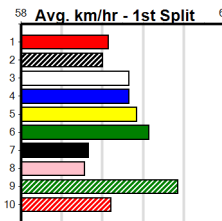

Winning Boxes							
1	2	3	4	5	6	7	8
1	3	2	2		1		2
Prize	\$17,215.00						
Best	NBT						
Starts	63-11-11-8						
Trk/Dst	5-0-2-1						
APM	\$4181						

Winning Boxes							
1	2	3	4	5	6	7	8
			1	1	1		
Prize	\$6,445.00						
Best	22.38						
Starts	28-3-4-4						
Trk/Dst	13-						

SPORTSBET SAME RACE MULTI (275+ RA

Distance: 390m, Race Type: Grade 5, Total Prizemoney: \$1,530
 1st: \$1,000, 2nd: \$320, 3rd: \$160, 4th: \$50

12

2:22PM

(VIC time)

RIOT AS ONE (3) was a solid all the way winner here last start and this does not look any harder than that race. KELSEY'S GIRL (4) has recorded smart placings in her last 2 starts and she could challenge. MEPUNGA ECHO (6) can set the tempo early.