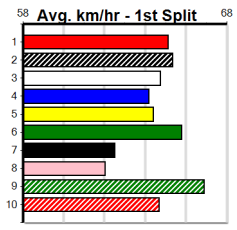

TOP CAT VIDEO (275+ RANK)

Distance: 390m, Race Type: Grade 6, Total Prizemoney: \$1,530
1st: \$1,000, 2nd: \$320, 3rd: \$160, 4th: \$50

4

11:48AM

(VIC time)

TREND SETTER (8) has been far from disgraced in tougher company in recent times and she could be hard to hold out from her good draw today. MARIETTA ICON (5) will also find this than the 3 starts since her last win and she could be the danger.