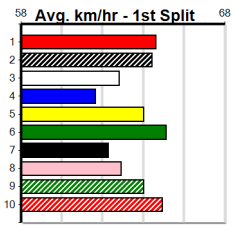

Watchdog Tips:

6

1

5

7

Bet:

Win 6

Main table containing race details for 9 races. Each race entry includes horse name, trainer, jockey, weight, distance, track, date, time, and performance data. It also includes 'Winning Boxes' and 'W/O' information.