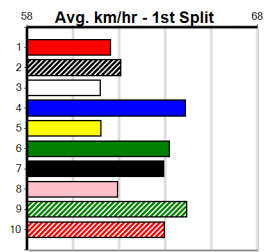

SHEPPARTON WORKWEAR & SAFETY (275+

Distance: 450m, Race Type: Grade 5, Total Prizemoney: $1,530
1st: $1,000, 2nd: $320, 3rd: $160, 4th: $50

SINGLE FLICKER (4) has the early speed to find the arm despite his awkward draw and he could prove hard to catch if he does so. GOOD MANNER (3) was handily placed last start and she could be right in the finish with any luck in running.

Watchdog Tips: 4 3 7 5 **Bet:** Box Trifecta 3,4,5,7 ($10 for 41.67%)

1

STAND FOR ME [5] **$12.00**

BK Dog Nov-20 **Sire: FERNANDO BALE Dam: MAYFAIR MISS**

Owner(s): Dash Racing (SYN), S Millard, C Millard **Trainer: Scott Millard (Kyneton)**

Winning Distances: < 300m (0) 300 - 399m (3) 400 - 499m (1) 500 - 599m (0) 600 - 699m (0) > 700m (0)

Winning Weights: 31.4(2) 31.9(1) 33.3(1)

5th (6) 34.0 425 BEN R7 20-Mar-24 24.91 24.11 8.50L WILD ASSASSIN (24.33) S/574 . . . . . 6.79 $25.40 5	
4th (2) 33.7 425 BEN R11 26-Mar-24 24.34 23.91 5.50L MORAINÉ ZOE (23.96) M/444 . . . . . 6.74 $48.10 5H	
3rd (5) 33.3 390 BAL R11 01-Apr-24 22.70 22.14 3.00L AMY JAY (22.51) M/52 . . . . . 8.80 $21.80 T3-5	
3rd (6) 33.3 390 BAL R12 08-Apr-24 22.68 22.25 2.50L MAYFAIR'S DREAM (22.52) M/53 . . . . . 8.65 $29.70 T3-5	
8th (3) 33.0 400 WGL R5 18-Apr-24 23.58 23.02 7.50L BLACK PISTOL (23.09) M/78 . . . . . 8.71 $13.90 T3-5	
5th (6) 32.8 425 BEN R5 24-Apr-24 24.62 24.06 6.00L ROSE OF SATURN (24.21) M/333 . . . . . 6.72 $49.50 T3-5	
2nd (4) 32.6 425 BEN R11 01-May-24 24.67 24.35 3.00L TEO PRINCE (24.47) M/222 . . . . . 6.70 $8.60 5	
5th (6) 32.5 425 BEN R11 08-May-24 24.76 23.97 3.25L MY COMPASS (24.53) M/755 . . . . . 6.86 $25.70 T3-5	

Last 3 wins NOT included above

1st (3) 31.4 350 TRA R2 24-Sep-22 19.98 19.62 1.75L RILEY COIN (20.10) M/11 . . . . . 6.64 $17.10 X67	
1st (4) 31.4 350 TRA R3 17-Mar-23 20.28 19.38 1.00L VITALITY BLAST (20.34) M/43 . . . . . 6.71 $7.00 RW	
1st (3) 33.3 425 BEN R12 06-Dec-23 24.70 24.11 1.25L JEAN'S RIVER (24.78) M/422 . . . . . 6.74 $8.50 5	

Box History

Bx	1st	2nd	3rd	4th	5th	6th	7th	8th
1	1	1	1	1	2	1		
2		1	2	2		2		1
3	2	1	2	1		1		1
4	1	1		1	1	4		
5			1			2		2
6		1	2	1	4			
7		1	1	1	1	4	1	
8		4		3	2	2	2	1

Prize Best Starts Trk/Dts APM

$13195.00
FSTD
67-4-11-8
0-0-0-0
2015