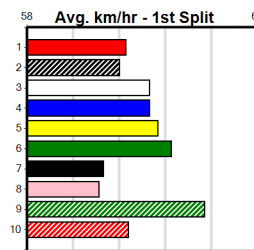

SPORTSBET SAME RACE MULTI (275+ RANK)

Distance: 390m, Race Type: Grade 5, Total Prizemoney: $1,530
1st: $1,000, 2nd: $320, 3rd: $160, 4th: $50

RIOT AS ONE (3) was a solid all the way winner here last start and this does not look any harder than that race. KELSEY'S GIRL (4) has recorded smart placings in her last 2 starts and she could challenge. MEPUNGA ECHO (6) can set the tempo early.

Watchdog Tips: 3 4 6 5 Bet: Box Trifecta 3,4,5,6 ($10 for 41.67%)

THUNDER PIE [5] Showed some speed in steady placing, place hopes. $15.00
BK Bitch Sep-20 Sire: MY REDEEMER Dam: BLACK PONTIAC
Owner(s): D Shovan
Trainer: David Shovan (Powlett Planes)
Winning Distances: < 300m (0) 300 - 399m (2) 400 - 499m (1) 500 - 599m (0) 600 - 699m (0) > 700m (0)
Winning Weights: 27.7(1) 29.0(1) 29.1(1)
7th (6) 29.2 390 BAL R4 11-Mar-24 23.04 22.26 8.00L SKULL (22.49) M/76 8.92 $19.20 T3-5

PABLO'S STAR [5] Been well beaten in recent times, outclassed here. $71.00
BKW Dog Mar-19 Sire: FEAR ZAFONIC Dam: ALL INN TAYLOR
Owner(s): J Formosa
Trainer: Jason Formosa (Heathcote)
Winning Distances: < 300m (0) 300 - 399m (11) 400 - 499m (1) 500 - 599m (0) 600 - 699m (0) > 700m (0)
Winning Weights: 30.1(1) 30.2(1) 30.3(1) 30.8(1) 30.9(1) 31.0(2) 31.3(1) 31.7(1) 32.0(1) 32.1(1) 32.9(1)
6th (6) 33.7 400 GEL R7 19-Mar-24 23.60 22.37 8.00L KING POP (23.06) Q/34 8.70 $34.70 5

RIOT AS ONE [5] Solid all the way win here last start, one to beat $1.90
BK Dog Nov-20 Sire: SMOOTH FANCY Dam: BAGO GEM
Owner(s): B Kinder
Trainer: Brenda Kinder (Girgarre)
Winning Distances: < 300m (0) 300 - 399m (4) 400 - 499m (2) 500 - 599m (0) 600 - 699m (0) > 700m (0)
Winning Weights: 28.7(1) 30.2(1) 30.3(2) 30.6(1) 30.7(1)
7th (8) 30.3 390 SHP R12 17-Feb-24 22.92 21.84 13.00L LEGAL BUD (22.06) S/77 8.93 $10.50 5

KELSEY'S GIRL [5] Smart placings in her last 2 starts, major player. $4.20
BD Bitch Nov-20 Sire: MY REDEEMER Dam: BARELLEN OPAL
Owner(s): M Chilcott
Trainer: Michael Chilcott (Heathcote)
Winning Distances: < 300m (0) 300 - 399m (1) 400 - 499m (0) 500 - 599m (4) 600 - 699m (0) > 700m (0)
Winning Weights: 25.5(1) 25.7(1) 25.8(1) 26.2(1) 26.3(1)
3rd (4) 26.0 515 SAP R10 31-Dec-23 30.41 29.54 11.00 TINKER CONALL (29.66) M/6344 5.35 $21.90 5

CAVEMAN [5] Showed speed in good win here 2 back, threat. $6.00
BD Dog Jan-20 Sire: MY REDEEMER Dam: KRAKEN LASS
Owner(s): EYLES (SYN), K Eyles, H Eyles, D Eyles
Trainer: Barry Hall (Dingee)
Winning Distances: < 300m (0) 300 - 399m (4) 400 - 499m (0) 500 - 599m (0) 600 - 699m (0) > 700m (0)
Winning Weights: 29.5(1) 29.7(1) 30.1(1) 30.3(1)
3rd (3) 29.7 425 BEN R6 03-Feb-24 24.62 23.98 2.25L PANDORA'S RAPTOR (24.47) M/111 6.65 $10.80 5