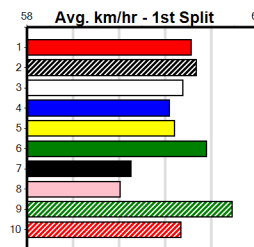

TOP CAT VIDEO (275+ RANK)

Distance: 390m, Race Type: Grade 6, Total Prizemoney: $1,530
1st: $1,000, 2nd: $320, 3rd: $160, 4th: $50

4
11:48AM

(VIC time)

TREND SETTER (8) has been far from disgraced in tougher company in recent times and she could be hard to hold out from her good draw today. MARIETTA ICON (5) will also find this than the 3 starts since her last win and she could be the danger.

Watchdog Tips: **8** **5** **1** **2** **Bet:** **Win 8**

Form Box	Wgt	Dist	Track	Date	Time	BON	Margin	1st/2nd (Time)	PIR	Checked	Comment	W/R	Split 1	S/P	Grade	
1	BROADWAY ICON [6] $4.60															
	BD Bitch Feb-22 Sire: FERNANDO BALE Dam: WEEONA DOTTY Trainer: Marien Sullivan (East Shepparton)															
	Owner(s): M Sullivan															
	Winning Distances: < 300m (0) 300 - 399m (2) 400 - 499m (0) 500 - 599m (0) 600 - 699m (0) > 700m (0)															
	Winning Weights: 28.5(1) 28.6(1)															
	1st	(5)	28.5	390	SHP	R3	21-Mar-24	22.51	22.23	1.5L	SOLID GROUND (22.60)	Q/21	.	SW	.	8.52 $8.00 T3-7
	4th	(2)	28.5	390	SHP	R3	23-Mar-24	22.53	21.98	4.25L	CINNABAR ICON (22.24)	M/64	.	.	.	8.63 $26.20 X67
	3rd	(7)	28.4	390	SHP	R4	05-Apr-24	22.52	21.82	1.00L	HARRY CHANA (22.45)	M/32	.	.	.	8.59 $13.70 X67
	3rd	(8)	28.5	390	SHP	R4	11-Apr-24	22.37	21.83	4.25L	GREEN FLASH (22.07)	M/44	.	.	.	8.60 $9.90 6G
	2nd	(7)	28.4	390	SHP	R3	15-Apr-24	22.40	21.75	1.5L	ASTON VALERIA (22.31)	Q/22	.	.	.	8.52 $5.90 X67
7th	(6)	28.6	390	SHP	R3	22-Apr-24	22.67	21.96	5.00L	TWILIGHT HUGO (22.33)	M/86	.	.	.	8.88 $14.40 X67	
7th	(3)	28.6	390	SHP	R9	29-Apr-24	22.76	21.97	6.50L	LIFE'S A PARTY (22.33)	Q/77	.	.	.	8.98 $19.50 X67	
4th	(2)	28.7	350	HVL	R3	05-May-24	20.06	19.09	4.00L	PLAY LAB (19.79)	M/5	.	.	.	6.78 $16.60 X67H	
Last 3 wins NOT included above																
1st	(6)	28.6	390	SHP	R1	18-Jan-24	22.61	22.46	1.5L	MINCHER MAGIC (22.70)	Q/11	.	.	.	8.48 $5.50 T3-M	
Box History																
Bx	1st	2nd	3rd	4th	5th	6th	7th	8th								
1		1		1				2								
2		1		2	3											
3		1	1					1								
4									1							
5	1	1														
6	1								1							
7		1	1		2											
8			3							1						
Prize Best Starts Trk/Dts APM	$5770.00 22.51(5)-21/3/24 28-2-6-5 26-2-6-5 3567															
2	SOLID GROUND [6] $7.00															
	BEW Dog Jul-22 Sire: OVER LIMIT Dam: EMERALD CITY Trainer: Daniel Pell (Toolleen)															
	Owner(s): BEV AND DANIEL (SYN), B Pell, D Pell															
	Winning Distances: < 300m (0) 300 - 399m (1) 400 - 499m (1) 500 - 599m (0) 600 - 699m (0) > 700m (0)															
	Winning Weights: 31.0(1) 31.9(1)															
	2nd	(8)	31.4	390	SHP	R3	11-Apr-24	22.63	21.83	1.25L	GOLD GIZMO (22.56)	S/64	.	.	.	8.65 $2.20 7
	8th	(7)	31.6	425	BEN	R4	14-Apr-24	24.92	24.03	9.50L	BUSHMAN'S ARCHIE (24.28)	M/788	.	.	.	6.84 $5.00 T3-7
	1st	(7)	31.9	390	SHP	R9	18-Apr-24	22.19	22.09	3.75L	HIGHWAY (22.45)	M/11	.	SW	.	8.38 $4.30 T3-7
	3rd	(2)	31.5	390	SHP	R3	22-Apr-24	22.40	21.96	1.25L	TWILIGHT HUGO (22.33)	M/53	.	.	.	8.72 $3.50 X67
	6th	(1)	31.8	425	BEN	R9	26-Apr-24	24.50	23.85	5.50L	NOCTILUCENT (24.12)	Q/245	.	.	.	6.52 $24.60 6G
6th	(5)	31.7	425	BEN	R10	03-May-24	24.52	23.69	12.00	LEO BALE (23.69)	M/655	.	.	.	6.81 $11.60 6G	
2nd	(7)	31.5	410	HOR	R3	07-May-24	23.35	23.12	0.50L	LIGHTNING ZIGGY (23.33)	M/11	.	.	.	10.32 $15.00 RW	
3rd	(1)	31.2	350	HVL	R2	12-May-24	19.86	19.33	2.75L	BOUNDING CHIEF (19.67)	M/4	.	.	.	6.66 $3.70 X67	
Last 3 wins NOT included above																
1st	(2)	31.0	425	BEN	R2	08-Mar-24	24.50	23.69	2.50L	GUNAI MAVERICK (24.67)	M/211	.	.	.	6.76 $5.70 M	
Box History																
Bx	1st	2nd	3rd	4th	5th	6th	7th	8th								
1			1				1									
2	1		1													
3		2														
4																
5								1								
6																
7	1	1	1						1							
8		1		1	1											
Prize Best Starts Trk/Dts APM	$5075.00 22.19(7)-18/4/24 14-2-4-3 6-1-3-1 4085															
3	HIGHWAY [6] $10.00															
	BK Dog Mar-22 Sire: ASTON DEE BEE Dam: TIME NO MONEY Trainer: Aroha Hemingway (Rochester)															
	Owner(s): D Petersen