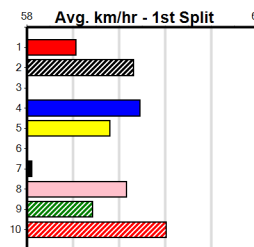

ELITE COLLARS & LEADS (275+ RANK)

Distance: 390m, Race Type: Maiden, Total Prizemoney: $1,530
1st: $1,000, 2nd: $320, 3rd: $160, 4th: $50

RAGING ELSA (2) has been racing well without winning of late and this looks like her race to lose today. HALF MAC (4) has been far from disgraced in his first two starts and he may only need some luck early to challenge. CATCH A COD (5) has claims.

Watchdog Tips: 2 4 5 8 **Bet:** Quinella 2/4 ($10 for 1000%)

	Form Box	Wgt Dist Track	Date	Time	BON	Margin	1st/2nd (Time)	PIR	Checked	Comment	WR	Split 1	S/P	Grade
1	BLUEY'S DASH [M] $12.00													
	Well beaten in first 2 starts, looks unlikely here													
	BEED Dog Jul-22 Sire: TOMMY SHELBY Dam: POPPO'S LEGACY													
	Owner(s): Millard Racing Group (SYN), S Millard, C Millard, D Millard													
	Trainer: Scott Millard (Kyneton)													
	Winning Distances: < 300m (0) 300 - 399m (0) 400 - 499m (0) 500 - 599m (0) 600 - 699m (0) > 700m (0)													
	Winning Weights:													
	7th (4) 29.4 425 BEN R1 03-May-24 25.50 23.69 19.00 PHIL'S NO ANGEL (24.19) S/767 6.92 $20.30 M													
	5th (3) 29.3 425 BEN R1 11-May-24 25.42 24.05 12.00 MAX TANGO (24.59) S/565 6.83 $17.70 M													
	Last 3 wins NOT included above													
<table border="1" style="width: 100%; border-collapse: collapse;"> <thead> <tr> <th colspan="9">Box History</th> </tr> <tr> <th>Bx</th> <th>1st</th> <th>2nd</th> <th>3rd</th> <th>4th</th> <th>5th</th> <th>6th</th> <th>7th</th> <th>8th</th> </tr> </thead> <tbody> <tr><td>1</td><td></td><td></td><td></td><td></td><td></td><td></td><td></td><td></td></tr> <tr><td>2</td><td></td><td></td><td></td><td></td><td></td><td></td><td></td><td></td></tr> <tr><td>3</td><td></td><td></td><td></td><td></td><td>1</td><td></td><td></td><td></td></tr> <tr><td>4</td><td></td><td></td><td></td><td></td><td></td><td></td><td>1</td><td></td></tr> <tr><td>5</td><td></td><td></td><td></td><td></td><td></td><td></td><td></td><td></td></tr> <tr><td>6</td><td></td><td></td><td></td><td></td><td></td><td></td><td></td><td></td></tr> <tr><td>7</td><td></td><td></td><td></td><td></td><td></td><td></td><td></td><td></td></tr> <tr><td>8</td><td></td><td></td><td></td><td></td><td></td><td></td><td></td><td></td></tr> <tr> <td>Prize Best</td> <td></td> <td></td> <td></td> <td></td> <td></td> <td></td> <td></td> <td>$0.00</td> </tr> <tr> <td>Starts</td> <td></td> <td></td> <td></td> <td></td> <td></td> <td></td> <td></td> <td>2-0-0-0</td> </tr> <tr> <td>Trk/Dts</td> <td></td> <td></td> <td></td> <td></td> <td></td> <td></td> <td></td> <td>0-0-0-0</td> </tr> <tr> <td>APM</td> <td></td> <td></td> <td></td> <td></td> <td></td> <td></td> <td></td> <td>0</td> </tr> </tbody> </table>														
2	RAGING ELSA [M] $2.80													
	Racing well without winning, gets her chance here.													
	BK Bitch Apr-22 Sire: MEPUNGA BLAZER Dam: SO SAY													
	Owner(s): J Whybrow													
	Trainer: Nicole Lummas (Wangaratta Sout)													
	Winning Distances: < 300m (0) 300 - 399m (0) 400 - 499m (0) 500 - 599m (0) 600 - 699m (0) > 700m (0)													
	Winning Weights:													
	3rd (2) 28.4 390 SHP R1 18-Mar-24 22.63 21.84 8.00L SODA DUKE (22.09) M/55 9.22 $5.80 M													
	2nd (7) 28.2 425 BEN R1 22-Mar-24 24.27 23.47 4.75L CRUSOE RICO (23.95) M/222 6.62 $22.00 M													
	Last 3 wins NOT included above													
<table border="1" style="width: 100%; border-collapse: collapse;"> <thead> <tr> <th colspan="9">Box History</th> </tr> <tr> <th>Bx</th> <th>1st</th> <th>2nd</th> <th>3rd</th> <th>4th</th> <th>5th</th> <th>6th</th> <th>7th</th> <th>8th</th> </tr> </thead> <tbody> <tr><td>1</td><td></td><td></td><td></td><td></td><td>1</td><td></td><td></td><td></td></tr> <tr><td>2</td><td></td><td></td><td>1</td><td></td><td></td><td></td><td></td><td></td></tr> <tr><td>3</td><td></td><td></td><td></td><td></td><td>1</td><td>1</td><td></td><td></td></tr> <tr><td>4</td><td></td><td></td><td></td><td></td><td></td><td></td><td>1</td><td></td></tr> <tr><td>5</td><td></td><td></td><td></td><td></td><td></td><td></td><td>1</td><td></td></tr> <tr><td>6</td><td></td><td>1</td><td>2</td><td>1</td><td>1</td><td></td><td></td><td></td></tr> <tr><td>7</td><td></td><td>2</td><td></td><td></td><td></td><td></td><td>1</td><td></td></tr> <tr><td>8</td><td></td><td></td><td>1</td><td></td><td></td><td></td><td></td><td></td></tr> <tr> <td>Prize Best</td> <td></td> <td></td> <td></td> <td></td> <td></td> <td>$2660.00</td> <td></td> <td>NBT</td> </tr> <tr> <td>Starts</td> <td></td> <td></td> <td></td> <td></td> <td></td> <td></td> <td></td> <td>15-0-3-4</td> </tr> <tr> <td>Trk/Dts</td> <td></td> <td></td> <td></td> <td></td> <td></td> <td></td> <td></td> <td>9-0-1-4</td> </tr> <tr> <td>APM</td> <td></td> <td></td> <td></td> <td></td> <td></td> <td></td> <td></td> <td>2098</td> </tr> </tbody> </table>														
3	GET ON GIZMO [M] $15.00													
	Always well back and bumping in debut, can improve													
	BD Dog Jan-22 Sire: GET IT GIZMO Dam: LADY PROFIT													
	Owner(s): R Anchen													
	Trainer: Richard Anchen (Girgarre)