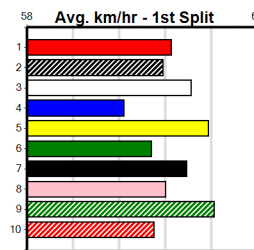

GPP LASER3300 (275+ RANK)

Distance: 390m, Race Type: Grade 5, Total Prizemoney: $1,530
1st: $1,000, 2nd: $320, 3rd: $160, 4th: $50

KINGSVILLE COMET (5) has recorded smart all the way wins in 2 of his last 4 starts and he has the speed to repeat the feats in this. SIMPLY AWESOME (3) showed good speed in his solid win here 4 starts back and he can challenge again.

Watchdog Tips: 5 3 7 1 Bet: Win 5

Form Box Wgt Dist Track Date Time BON Margin 1st/2nd (Time) PIR Checked Comment W/R Split 1 S/P Grade

IDAHO EVIE [5] Comes into calculations from this draw. $8.00
WBK Bitch Mar-20 Sire: FERNANDO BALE Dam: LEPRECHAUN STORM
Owner(s): J Hooke
Trainer: Jane Hooke (Huntly)

Box History table and Prize Best Starts Trk/Dts APM for IDAHO EVIE.

ZIP UP ANDY [5] Handy efforts in his last 2 but may need to step. $6.50
WBK Dog Dec-20 Sire: ZIPPING GARTH Dam: KEEP UP
Owner(s): Greysynd Racing (SYN), W Owen, J Chilcott, A Long
Trainer: Julie Chilcott (Heathcote)

Box History table and Prize Best Starts Trk/Dts APM for ZIP UP ANDY.

SIMPLY AWESOME [5] Good effort, solid win here 4 back when led, danger $5.00
BK Dog Apr-21 Sire: FABREGAS Dam: SPOTTED OPAL
Owner(s): Shock Jock (SYN), D Graham, J Kerr, R Bamblett, G Wilkinson, B Holloway, C Riley
Trainer: Scott Melville (Axedale)

Box History table and Prize Best Starts Trk/Dts APM for SIMPLY AWESOME.

ZIPPING TANIA (NSW)[5] Likely to be in the back half early, tough ask. $8.00
BK Bitch Jul-20 Sire: ZIPPING GARTH Dam: ZIPPING WILLOW
Owner(s): B Robertson-leech
Trainer: Briana Robertson-leech (Smeato)

Box History table and Prize Best Starts Trk/Dts APM for ZIPPING TANIA.

KINGSVILLE COMET [5] Smart all the way wins in 2 of last 4, go close. $3.20
BK Dog Jan-22 Sire: FABREGAS Dam: TAPESTRY TEARS
Owner(s): Track and Trace (SYN), C Moca, C Wright, C Graf, T Edgar, s Thomson
Trainer: Emma Scott (Tatura)

Box History table and Prize Best Starts Trk/Dts APM for KINGSVILLE COMET.

1

2

3

4

5