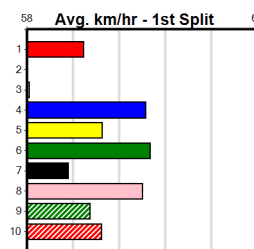

SPORTSBET EVERY DOG HAS ITS DAY (275+)

1
10:55AM

(VIC time)

Distance: 390m, Race Type: Maiden, Total Prizemoney: $1,530
1st: $1,000, 2nd: $320, 3rd: $160, 4th: $50

GUNAI MAVERICK (7) showed good mid race pace in his handy last start placing and he could prove hard to hold out in a race of this nature. MIA MASTER (2) showed some early speed in her steady placing last start and she could challenge.

Watchdog Tips: 7 2 4 6 **Bet:** Win 7

	Form Box	Wgt Dist Track	Date	Time	BON	Margin	1st/2nd (Time)	PIR	Checked	Comment	W/R	Split 1	S/P	Grade
1	SHEILA'S WAIT [M] $10.00													
	Always well back in debut, needs to step here.													
	BK Dog Mar-21 Sire: ORSON ALLEN Dam: TACTICAL MISS													
	Owner(s): Sheila And Big T (SYN), M Hutchinson, L Fotheringham, S Bellis													
	Trainer: Scott Manning (Epsom)													
	Winning Distances: < 300m (0) 300 - 399m (0) 400 - 499m (0) 500 - 599m (0) 600 - 699m (0) > 700m (0)													
	Winning Weights:													
	5th (3) 31.0 425 BEN R1 10-May-24 25.20 23.72 17.00 ALARI (24.08) S/555 6.85 $17.00 M													
	Last 3 wins NOT included above													
	<table border="1" style="width: 100%; border-collapse: collapse;"> <thead> <tr> <th colspan="9">Box History</th> </tr> <tr> <th>Bx</th> <th>1st</th> <th>2nd</th> <th>3rd</th> <th>4th</th> <th>5th</th> <th>6th</th> <th>7th</th> <th>8th</th> </tr> </thead> <tbody> <tr><td>1</td><td></td><td></td><td></td><td></td><td></td><td></td><td></td><td></td></tr> <tr><td>2</td><td></td><td></td><td></td><td></td><td></td><td></td><td></td><td></td></tr> <tr><td>3</td><td></td><td></td><td></td><td></td><td></td><td></td><td></td><td></td></tr> <tr><td>4</td><td></td><td></td><td></td><td></td><td></td><td></td><td></td><td></td></tr> <tr><td>5</td><td></td><td></td><td></td><td></td><td></td><td></td><td></td><td></td></tr> <tr><td>6</td><td></td><td></td><td></td><td></td><td></td><td></td><td></td><td></td></tr> <tr><td>7</td><td></td><td></td><td></td><td></td><td></td><td></td><td></td><td></td></tr> <tr><td>8</td><td></td><td></td><td></td><td></td><td></td><td></td><td></td><td></td></tr> <tr> <td>Prize Best</td> <td></td> <td></td> <td></td> <td></td> <td></td> <td></td> <td></td> <td>$0.00 FSH</td> </tr> <tr> <td>Starts</td> <td></td> <td></td> <td></td> <td></td> <td></td> <td></td> <td></td> <td>1-0-0-0</td> </tr> <tr> <td>Trk/Dts</td> <td></td> <td></td> <td></td> <td></td> <td></td> <td></td> <td></td> <td>0-0-0-0</td> </tr> <tr> <td>APM</td> <td></td> <td></td> <td></td> <td></td> <td></td> <td></td> <td></td> <td>0</td> </tr> </tbody> </table>													
2	MIA MASTER [M] $3.60													
	Showed speed in steady placing last start, danger.													
	BK Bitch Sep-22 Sire: ZACK MONELLI Dam: CIMARRON STRIP													
	Owner(s): G Masterson													
	Trainer: Grant Masterson (Tyabb)													
	Winning Distances: < 300m (0) 300 - 399m (0) 400 - 499m (0) 500 - 599m (0) 600 - 699m (0) > 700m (0)													
	Winning Weights:													
	6th (2) 27.4 350 TRA R1 17-Apr-24 20.40 19.73 10.00 POSH PAWS (19.73) S/66 6.85 $21.00 M													
	3rd (3) 27.1 350 TRA R1 10-May-24 20.42 19.55 11.00 DUNSMORE FLYER (19.66) M/23 6.64 $7.60 M													
	Last 3 wins NOT included above													
<table border="1" style="width: 100%; border-collapse: collapse;"> <thead> <tr> <th colspan="9">Box History</th> </tr> <tr> <th>Bx</th> <th>1st</th> <th>2nd</th> <th>3rd</th> <th>4th</th> <th>5th</th> <th>6th</th> <th>7th</th> <th>8th</th> </tr> </thead> <tbody> <tr><td>1</td><td></td><td></td><td></td><td></td><td></td><td></td><td></td><td></td></tr> <tr><td>2</td><td></td><td></td><td></td><td></td><td></td><td></td><td></td><td></td></tr> <tr><td>3</td><td></td><td></td><td></td><td></td><td></td><td></td><td></td><td></td></tr> <tr><td>4</td><td></td><td></td><td></td><td></td><td></td><td></td><td></td><td></td></tr> <tr><td>5</td><td></td><td></td><td></td><td></td><td></td><td></td><td></td><td></td></tr> <tr><td>6</td><td></td><td></td><td></td><td></td><td></td><td></td><td></td><td></td></tr> <tr><td>7</td><td></td><td></td><td></td><td></td><td></td><td></td><td></td><td></td></tr> <tr><td>8</td><td></td><td></td><td></td><td></td><td></td><td></td><td></td><td></td></tr> <tr> <td>Prize Best</td> <td></td> <td></td> <td></td> <td></td> <td></td> <td></td> <td></td> <td>$260.00 FSH</td> </tr> <tr> <td>Starts</td> <td></td> <td></td> <td></td> <td></td> <td></td> <td></td> <td></td> <td>2-0-0-1</td> </tr> <tr> <td>Trk/Dts</td> <td></td> <td></td> <td></td> <td></td> <td></td> <td></td> <td></td> <td>0-0-0-0</td> </tr> <tr> <td>APM</td> <td></td> <td></td> <td></td> <td></td> <td></td> <td></td> <td></td> <td>260</td> </tr> </tbody> </table>														
3	SOHO JILL [M] $15.00													
	Never fired a shot on debut, may need more time.													
	BD Bitch Mar-22 Sire: RAW ABILITY Dam: UP THE AMOUNT													
	Owner(s): Greysynd Racing (SYN), W Owen, J Chilcott, A Long													
	Trainer: Julie Chilcott (Heathcote)													
	Winning Distances: < 300m (0) 300 - 399m (0) 400 - 499m (0) 500 - 599m (0) 600 - 699m (0) > 700m (0)													
	Winning Weights: