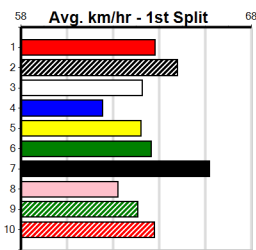

SHEPPARTON NEWS (275+ RANK)

Distance: 450m, Race Type: Mixed 6/7, Total Prizemoney: $1,530
1st: $1,000, 2nd: $320, 3rd: $160, 4th: $50

5
12:04PM

(VIC time)

LEONARDO ZEAL (8) was a solid last start Ballarat winner and he has the speed to be prominent early and prove too classy in the run to the judge. KALINYA (1) has shown a liking to the red draw with a win and second from 2 tries and can challenge.

Watchdog Tips: 8 1 3 7 **Bet:** Trifecta 8/1,3,7/1,2,3,7 ($10 - 111.11%)

Form Box	Wgt	Dist	Track	Date	Time	BON	Margin	1st/2nd (Time)	PIR	Checked	Comment	WR	Split 1	S/P	Grade	
1	KALINYA [7] $5.50															
	DKBD Bitch May-22 Sire: FERNANDO BALE Dam: JULANA															
	Owner(s): Country Mile (SYN), C Madigan, C Madigan, D Massina, R Madigan, R Massina, N Massina															
	Winning Distances: < 300m (0) 300 - 399m (0) 400 - 499m (1) 500 - 599m (0) 600 - 699m (0) > 700m (0)															
	Winning Weights: 26.8(1)															
		4th (8)	26.7	390	SHP	R1	15-Apr-24	22.83	21.75	3.75L BONE SHAKER (22.58)	M/34			8.72	$2.40	M
		2nd (1)	26.7	390	SHP	R1	22-Apr-24	22.59	21.96	0.50L RHINE STAR (22.56)	Q/22			8.64	$2.80	M
		5th (6)	26.5	410	HOR	R2	30-Apr-24	24.21	23.20	3.25L GENESIS BALE/MOONLIGHT	M/34			10.47	$8.30	M
		7th (2)	26.6	450	BAL	R2	06-May-24	27.02	25.55	18.00 PALDRON BALE (25.77)	Q/468			6.89	$5.40	T3-M
		1st (1)	26.8	425	BEN	R2	11-May-24	24.69	24.05	0.50L HELLO COOPER (24.73)	M/441		SW	6.77	$2.50	M
Last 3 wins NOT included above																
<table border="1" style="font-size: 0.8em;"> <thead> <tr><th colspan="8">Box History</th></tr> <tr><th>Bx</th><th>1st</th><th>2nd</th><th>3rd</th><th>4th</th><th>5th</th><th>6th</th><th>7th</th><th>8th</th></tr> </thead> <tbody> <tr><td>1</td><td>1</td><td>1</td><td></td><td></td><td></td><td></td><td></td><td></td></tr> <tr><td>2</td><td></td><td></td><td></td><td></td><td></td><td></td><td></td><td>1</td></tr> <tr><td>3</td><td></td><td></td><td></td><td></td><td></td><td></td><td></td><td></td></tr> <tr><td>4</td><td></td><td></td><td></td><td></td><td></td><td></td><td></td><td></td></tr> <tr><td>5</td><td></td><td></td><td></td><td></td><td></td><td></td><td></td><td></td></tr> <tr><td>6</td><td></td><td></td><td></td><td></td><td>1</td><td></td><td></td><td></td></tr> <tr><td>7</td><td></td><td></td><td></td><td></td><td></td><td></td><td></td><td></td></tr> <tr><td>8</td><td></td><td></td><td></td><td>1</td><td></td><td></td><td></td><td></td></tr> </tbody> </table>																
<table border="1" style="font-size: 0.8em;"> <tr><td>Prize Best Starts</td><td></td><td></td><td></td><td></td><td>$1595.00</td><td></td><td></td><td></td></tr> <tr><td>Trk/Dts</td><td></td><td></td><td></td><td></td><td>FSTD</td><td></td><td></td><td></td></tr> <tr><td>APM</td><td></td><td></td><td></td><td></td><td>5-1-1-0</td><td></td><td></td><td></td></tr> <tr><td></td><td></td><td></td><td></td><td></td><td>0-0-0-0</td><td></td><td></td><td></td></tr> <tr><td></td><td></td><td></td><td></td><td></td><td>1595</td><td></td><td></td><td></td></tr> </table>																

2	ASTON APATITE [6] $6.50															
	BK Bitch Dec-21 Sire: FERNANDO BALE Dam: ASTON CRYSTAL															
	Owner(s): R Borda															
	Winning Distances: < 300m (0) 300 - 399m (1) 400 - 499m (1) 500 - 599m (0) 600 - 699m (0) > 700m (0)															
	Winning Weights: 26.1(1) 26.7(1)															
		7th (4)	26.9	425	BEN	R10	01-Mar-24	25.20	23.62	21.00 WILL VANSON (23.78)	M/567			6.73	$23.70	X67
		7th (4)	26.1	450	SHP	R6	04-Mar-24	25.71	24.89	9.50L AUNT VIRGINIA (25.06)	M/885			6.92	$50.80	SF
		4th (6)	26.4	390	SHP	R3	14-Mar-24	23.29	22.13	13.00 GREEN FLASH (22.39)	M/74			8.67	$6.00	7
		1st (8)	26.7	450	SHP	R7	21-Mar-24	25.54	25.54	0.05L DELATITE BEAST (25.54)	M/242			6.66	$4.20	T3-RW
		3rd (6)	26.4	525	MEP	R4	03-Apr-24	30.62	29.91	5.00L BUN TORNADO (30.28)	M/5554			5.31	$29.60	X67H
	5th (7)	26.4	515	SAP	R9	07-Apr-24	30.25	29.34	7.00L ASTON GOZO (29.78)	M/4655			5.25	$7.40	RW	
	6th (2)	26.0	515	SAN	R1	11-Apr-24	30.41	29.45	9.50L OUNCE OF LUCK (29.76)	Q/2777			5.12	$37.90	X67	
	7th (7)	26.3	450	SHP	R9	13-May-24	26.14	25.06	6.50L CAPALA (25.69)	M/578			6.79	$10.70	X67	
Last 3 wins NOT included above																
	1st (1)	26.1	390	SHP	R1	19-Feb-24	22.13	22.13	5.50L RAGING STORM (22.49)	Q/11		SW	8.47	$4.40	M	
<table border="1" style="font-size: 0.8em;"> <thead> <tr><th colspan="8">Box History</th></tr> <tr><th>Bx</th><th>1st</th><th>2nd</th><th>3rd</th><th>4th</th><th>5th</th><th>6th</th><th>7th</th><th>8th</th></tr> </thead> <tbody> <tr><td>1</td><td>1</td><td></td><td></td><td>2</td><td></td><td></td><td></td><td></td></tr> <tr><td>2</td><td></td><td></td><td></td><td></td><td></td><td>2</td><td>1</td><td></td></tr> <tr><td>3</td><td></td><td>1</td><td></td><td></td><td>1</td><td></td><td></td><td></td></tr> <tr><td>4</td><td></td><td></td><td></td><td></td><td></td><td></td><td>2</td><td></td></tr> <tr><td>5</td><td></td><td></td><td></td><td></td><td></td><td>1</td><td></td><td></td></tr> <tr><td>6</td><td></td><td></td><td>1</td><td>3</td><td>1</td><td>1</td><td></td><td></td></tr> <tr><td>7</td><td></td><td></td><td></td><td></td><td>1</td><td>1</td><td>1</td><td></td></tr> <tr><td>8</td><td>1</td><td></td><td></td><td>1</td><td></td><td></td><td></td><td></td></tr> </tbody> </table>																
<table border="1" style="font-size: 0.8em;"> <tr><td>Prize Best Starts</td><td></td><td></td><td></td><td></td><td>$4005.00</td><td></td><td></td><td></td></tr> <tr><td>Trk/Dts</td><td></td><td></td><td></td><td></td><td>25.54(8)-21/3/24</td><td></td><td></td><td></td></tr> <tr><td>APM</td><td></td><td></td><td></td><td></td><td>22-2-2-5</td><td></td><td></td><td></td></tr> <tr><td></td><td></td><td></td><td></td><td></td><td>4-1-0-0</td><td></td><td></td><td></td></tr> <tr><td></td><td></td><td></td><td></td><td></td><td>2364</td><td></td><td></td><td></td></tr> </table>