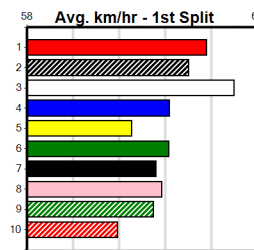

BYERS ELECTRICAL (275+ RANK)

Distance: 390m, Race Type: Grade 7, Total Prizemoney: $1,530
1st: $1,000, 2nd: $320, 3rd: $160, 4th: $50

ASTON GARRATT (2) was a fast 450m winner here 3 back before solid placings in his last 2 and he could prove hard to hold out in this. SHE'S EXTREME (7) has plenty of talent and has the speed to be prominent throughout after her freshen up.

Watchdog Tips: 2 7 3 6 **Bet:** Win 2

1

AMERICAN BOY [7] **Steady win from this draw last start, harder here.**

BK Dog Apr-22 **Sire: FERNANDO BALE Dam: MY AMERICAN GIRL**

Owner(s): D Petersen **Trainer: Aroha Hemingway (Rochester)**

Winning Distances: < 300m (0) 300 - 399m (1) 400 - 499m (0) 500 - 599m (0) 600 - 699m (0) > 700m (0)

Winning Weights: 32.9(1)

Run	Pos	Wgt	Dist	Track	Date	Time	Margin	1st/2nd (Time)	PIR	Checked	Comment	WR	Split 1	S/P	Grade
7th (3)	33.1	410	HOR	R1	30-Apr-24	24.80	23.20	11.00 SAM'S GIRL (24.09)	M/67	.	.	W	10.79	$4.80	M
2nd (8)	33.3	305	MTG	R1	05-May-24	17.99	17.88	1.5L KAHU (17.88)	.	.	.	.	5.85	$9.50	M
1st (1)	32.9	395	MBR	R1	12-May-24	22.81	22.08	2.00L MARINOFF (22.95)	0	.	SAMP	.	5.10	$11.00	M

Last 3 wins NOT included above

$12.00

Box History

Bx	1st	2nd	3rd	4th	5th	6th	7th	8th
1	1							
2								
3							1	
4								
5								
6								
7								
8		1						

Prize Best Starts Trk/Dts APM

$1280.00 FSH 3-1-1-0 0-0-0-0 1280

2

ASTON GARRATT [7] **Good early, fast 450m win here 3 back, go close.**

BK Dog Apr-22 **Sire: TOMMY SHELBY Dam: ASTON FRAICHE**

Owner(s): R Borda **Trainer: Emma Scott (Tatura)**

Winning Distances: < 300m (0) 300 - 399m (0) 400 - 499m (1) 500 - 599m (0) 600 - 699m (0) > 700m (0)

Winning Weights: 32.0(1)

Run	Pos	Wgt	Dist	Track	Date	Time	Margin	1st/2nd (Time)	PIR	Checked	Comment	WR	Split 1	S/P	Grade
6th (3)	31.4	400	GEL	R1	12-Feb-24	23.65	22.62	12.00 CHILLI SAL (22.87)	M/77	.	SW	.	8.91	$6.80	M
3rd (1)	31.5	400	GEL	R1	19-Feb-24	23.18	22.55	3.75L ASTON LUTON (22.93)	S/55	.	.	.	8.73	$8.90	M
7th (2)	30.7	460	GEL	R2	23-Feb-24	26.71	25.67	10.00 USKO BALE (26.05)	S/587	.	.	.	6.78	$13.70	M
1st (6)	32.0	450	SHP	R2	25-Apr-24	25.36	25.30	10.00 KARA DANVERS (26.02)	Q/111	.	.	.	6.46	$2.30	M
2nd (2)	31.8	450	SHP	R5	29-Apr-24	25.62	25.15	3.75L YUM CHA JACK (25.38)	M/112	.	.	.	6.63	$4.30	RW
3rd (1)	31.6	390	SHP	R10	13-May-24	22.43	21.99	2.25L QUEEN SHAKA (22.28)	M/33	.	.	.	8.66	$4.40	X67

Last 3 wins NOT included above

$3.60

Box History

Bx	1st	2nd	3rd	4th	5th	6th	7th	8th
1			2					
2		1					1	
3						1		
4								
5								
6	1							
7								
8								

Prize Best Starts Trk/Dts APM

$2160.00 NBT 6-1-1-2 1-0-0-1 2056

3

GRANNIE MAY [7] **Top debut win 3 back here when led, big chance.**

BK Bitch Mar-22 **Sire: ASTON DEE BEE Dam: WHITE AMBUSH**

Owner(s): J Hooke **Trainer: Wayne Hooke (Huntly)**

Winning Distances: < 300m (0) 300 - 399m (1) 400 - 499m (0) 500 - 599m (0) 600 - 699m (0) > 700m (0)

Winning Weights: 29.2(1)

Run	Pos	Wgt	Dist	Track	Date	Time	Margin	1st/2nd (Time)	PIR	Checked	Comment	WR	Split 1	S/P	Grade
1st (7)	29.2	390	SHP	R2	29-Apr-24	22.06	21.97	9.50L PERFECT LIAM (22.70)	Q/11	.	.	.	8.37	$6.40	M
8th (8)	29.5	425	BEN	R9	03-May-24	24.92	23.69	7.00L PEGLEG PETE (24.46)	M/424	.	.	.	6.64	$2.40	7
3rd (6)	29.2	410	HOR	R2	07-May-24	23.65	23.12	2.25L SHOW CAUSE (23.50)	M/22	.	.	.	10.41	$4.10	7

Last 3 wins NOT included above

$4.60

Box History

Bx	1st	2nd	3rd	4th	5th	6th	7th	8th
1								
2								
3								
4								
5								
6			1					
7	1							
8								1

Prize Best Starts Trk/Dts APM

$1980.00 22.06(7)-29/4/24 3-1-0-1 1-1-0-0 1980