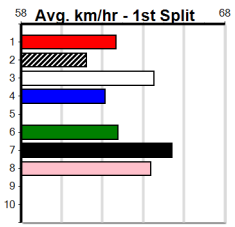

HARD STYLE RICO AT STUD (250+RANK)

Distance: 400m, Race Type: Mixed 6/7, Total Prizemoney: $1,530
1st: $1,000, 2nd: $320, 3rd: $160, 4th: $50

9

7:44PM

(VIC time)

Watchdog Tips: **0 0 0 0** Bet: .

Form Box Weight Dist Track Date Time BON Margin 1st/2nd (Time) PIR Checked Comment W/R Split 1 S/P Grade

1 BRAEMAR SHEILA [7]													Winning Boxes										
BK	B	Sep-21 AUSSIE INFRARED			BRAEMAR KEELIE								1	2	3	4	5	6	7	8			
Trainer: Yvonne Cassidy (Valencia Creek)													Prize Best Starts Trk/Dst APM										
4th	(3)	29.3	350	TRA	R9	06-Apr-24	20.30	19.91	3.00LANNIE MIKADO (20.09)			M/56	.	.	.	6.77	$6.40	X67	$2,775.00	NBT	11-1-3-1	2-0-1-0	$2011
2nd	(7)	29.1	400	WGL	R4	11-Apr-24	22.73	22.60	2.00LMISS BLAZE (22.60)			M/22	.	.	.	8.46	$7.10	T3-7					
5th	(4)	28.7	435	SLE	R9	24-Apr-24	25.54	24.60	12.00LCOLLINDA RISE (24.73)			M/355	.	.	.	5.42	$5.00	X67					
2nd	(1)	28.6	395	TRA	R2	01-May-24	22.66	21.88	1.00LABUNDANT LUMENS (22.59)			M/543	.	.	.	3.82	$11.80	7					
Owner(s): Y Cassidy																							

2 BLACK PRESTIGE [6]													Winning Boxes										
BK	B	May-22 ZIPPING GARTH			DREAMY EYES								1	2	3	4	5	6	7	8			
Trainer: Kate Gorman (Tanjil South)													Prize Best Starts Trk/Dst APM										
5th	(4)	31.0	395	TRA	R4	20-Mar-24	23.20	22.55	9.50LGO ASTRAY (22.55)			S/653	.	.	.	4.09	$24.20	6G	$2,420.00	23.36	22-2-1-0	4-1-1-0	$1052
5th	(4)	31.5	435	SLE	R11	05-Apr-24	25.33	24.60	11.00LLOSE MY MIND (24.60)			S/855	.	.	.	5.74	$22.10	X67					
6th	(3)	31.7	395	TRA	R5	08-Apr-24	22.88	22.05	5.50LDR. OLIVIA (22.51)			S/877	.	.	.	4.04	$62.20	T3-6					
5th	(6)	32.0	450	TRA	R7	15-Apr-24	26.11	25.64	7.00LSHES VERSACE (25.64)			S/762	.	.	.	6.92	$18.90	X67					
Owner(s): Eye Candy (SYN), C Wiik, K Gorman																							

3 VALENCIA LOLA [6]													Winning Boxes										
BK	B	Oct-21 FERNANDO BALE			COURTING								1	2	3	4	5	6	7	8			
Trainer: Jennifer Gieschen (Valencia Creek)													Prize Best Starts Trk/Dst APM										
3rd	(3)	24.6	435	SLE	R10	24-Apr-24	24.90	24.60	2.50LWEARING LEVIS (24.72)			M/133	.	SW	.	5.31	$3.50	X67	$6,410.00	22.73	13-2-2-6	7-2-1-2	$4070
2nd	(4)	24.6	400	WGL	R3	30-Apr-24	22.90	22.27	2.25LREAD THE ROOM (22.75)			M/22	.	.	.	8.57	$14.10	X67					
2nd	(8)	24.8	435	SLE	R9	08-May-24	24.50	24.32	2.75LNEED A PILOT (24.32)			M/222	.	.	.	5.24	$7.20	6G					
3rd	(5)	25.0	400	WGL	R9	14-May-24	22.98	22.61	5.50LKEONI (22.61)			M/33	.	.	.	8.48	$10.10	6G					
Owner(s): J Gieschen																							

4 LOLA'S THEME [6]													Winning Boxes										
BK	B	Apr-22 SHIMA SHINE			SCOTTISH PRIDE								1	2	3	4	5	6	7	8			
Trainer: Justin Bowman (Kilmany)													Prize Best Starts Trk/Dst APM										
5th	(4)	27.9	400	WGL	R3	25-Apr-24	23.60	22.52	10.00LOUT OF CHARGE (22.93)			S/66	.	.	.	8.81	$5.40	7	$2,580.00	NBT	12-2-1-1	4-0-0-1	$2200
1st	(3)	27.7	350	TRA	R9	29-Apr-24	20.25	19.92	1.25LLAKEVIEW KIM (20.34)			M/43	.	.	.	6.87	$6.20	T3-7					
5th	(7)	27.7	435	SLE	R9	05-May-24	25.26	24.32	7.50LSTITCH AND SHOUT (24.77)			M/655	.	.	.	5.62	$36.20	6G					
8th	(7)	27.6	395	TRA	R9	10-May-24	22.98	21.62	9.50LJOROGUMO (22.33)			Q/588	.	.	.	3.85	$61.80	X67					
Owner(s): Lola's Theme (SYN), M Ramsden, T Brabham, A Ramsden, J Esmaty, J Nolan, A Appan													ENG WGL 2024-05-16										

5 *** VACANT BOX ***													Winning Boxes							
Trainer:																				
Owner(s):