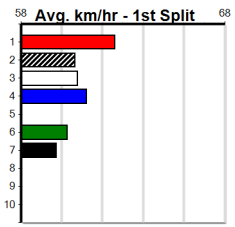

Warragul

BARN BAR FUNCTION ROOM (250+RANK)

Distance: 400m, Race Type: Maiden, Total Prizemoney: \$1,530
1st: \$1,000, 2nd: \$320, 3rd: \$160, 4th: \$50

3

5:42PM

(VIC time)

Watchdog Tips:

0 0 0 0