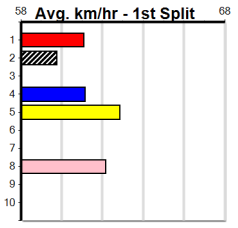

SPORTSBET MAKE IT A MULTI (250+RANK)

Distance: 460m, Race Type: Maiden, Total Prizemoney: $1,530
1st: $1,000, 2nd: $320, 3rd: $160, 4th: $50

1
5:02PM
(VIC time)

Watchdog Tips: **0** **0** **0** **0** **Bet:** .

Form	Box	Weight	Dist	Track	Date	Time	BON	Margin	1st/2nd (Time)	PIR	Checked	Comment	W/R	Split 1	S/P	Grade

1 WRONG MISSY [M]

BK B Feb-22 BERNARDO JUNIPER PEARL

Trainer: Brett Mackie (Tooradin)

3rd (8)	27.7	460	WGL	R1	30-Apr-24	26.37	25.78	7.00	SERGEANT POPE (25.90)	M/544	.	.	.	6.81	$8.60	M
7th (3)	28.0	460	WGL	R2	07-May-24	27.24	26.07	12.00	MAHOGANY (26.41)	S/477	.	.	.	6.85	$34.60	M
4th (1)	27.7	450	TRA	R3	10-May-24	26.07	24.65	15.00	ROSS STREET PETE (25.07)	M/554	.	.	.	6.92	$7.30	RW

Owner(s): B Mackie

Winning Boxes							
1	2	3	4	5	6	7	8
Prize Best							
Starts							
Trk/Dst							
APM							

2 NITROUS [M]

BK D Mar-22 SHIMA SHINE HARLEQUIN ROSE

Trainer: Arthur Garratt (Heathmont)

F (2)	32.1	460	WGL	R1	16-Apr-24	0.00	25.63		OLIVER KELTON (26.16)	S/88	.	V0	.	6.92	$8.20	M
3rd (2)	32.3	515	SAP	R1	13-May-24	30.72	29.81	5.50	CASH FOR KOTA (30.36)	M/5664	.	.	.	5.47	$5.20	M

Owner(s): A Garratt

Winning Boxes							
1	2	3	4	5	6	7	8
Prize Best							
Starts							
Trk/Dst							
APM							

3 *** VACANT BOX ***

Trainer:
Owner(s):

4 PEAK HOUR [M]

BK D Feb-22 BERNARDO JUNIPER PEARL

Trainer: Brett Mackie (Tooradin)

5th (5)	32.6	460	WGL	R2	13-Apr-24	26.44	25.95	7.50	EMPTY YOUR MIND (25.95)	M/445	.	.	.	6.73	$27.10	M
6th (2)	32.7	460	WGL	R2	18-Apr-24	27.01	26.19	9.00	LAKEVIEW JAN (26.39)	M/356	.	.	.	6.71	$5.50	T3-M
5th (7)	32.1	460	WGL	R1	30-Apr-24	26.52	25.78	9.00	SERGEANT POPE (25.90)	S/665	.	.	.	6.90	$18.50	M
7th (7)	32.4	460	WGL	R3	09-May-24	27.38	26.35	10.00	PRIMO TONIC (26.72)	S/777	.	.	.	6.89	$4.20	M

Owner(s): R Richards

Winning Boxes							
1	2	3	4	5	6	7	8
Prize Best							
Starts							
Trk/Dst							
APM							

5 RYDER'S MAGIC [M]

RF D Jun-22 ASTON DEE BEE SHARNI'S MY GIRL

Trainer: Lorraine Langley (Pakenham)

2nd (7)	36.7	435	SLE	R1	28-Apr-24	24.91	24.19	1.75	LANNA (24.80)	M/222	.	.	.	5.29	$1.50	M
6th (2)	36.4	435	SLE	R1	05-May-24	25.54	24.32	8.00	VELOX BALE (25.00)	M/223	.	.	.	5.34	$1.50	M

Owner(s): A Langley

Winning Boxes							
1	2	3	4	5	6	7	8
Prize Best							
Starts							
Trk/Dst							
APM							

6 *** VACANT BOX ***

Trainer:
Owner(s):

7 DAINTREE ASTER [M]

BK B Oct-22 FERAL FRANKY WHISTLING BULLET

Trainer: Ben Joske (Yinnar South)

7th (7)	26.1	400	WGL	R3	14-May-24	23.79	22.61	5.50	LODIN BALE (23.42)	S/77	.	.	.	9.19	$5.30	M

Owner(s): LUCKY ELEVEN (SYN), K Joske, G Joske

Winning Boxes							
1	2	3	4	5	6	7	8
Prize Best							
Starts							
Trk/Dst							
APM							

8 KENNY CAN CAN (NSW)[M]

BK D Apr-21 BARCIA BALE PRINCESS NALA

Trainer: Jennifer Thorpe (Arthurs Creek)

5th (5)	34.9	595	SAP	R4	24-Mar-24	35.44	34.31	11.00	VIDEO REFEREE (34.73)	Q/3355	.	.	.	9.50	$18.90	RW
8th (8)	34.7	525	MEP	R1	27-Mar-24	31.67	29.96	21.00	SPIKE SPIEGEL (30.27)	M/7888	.	V28	.	5.47	$29.60	M
5th (7)	34.6	400	GEL	R2	07-May-24	23.34	22.58	9.50	GLORIA'S ENTITY (22.69)	M/66	.	.	.	9.03	$9.10	M
3rd (1)	34.6	460	GEL	R3	14-May-24	26.18	25.61	1.5L	RUN DON'T WALK (26.07)	M/222	.	.	.	6.75	$6.60	M

Owner(s): Dual Code Sydney (SYN), M Wallace, S Kavanagh, J Doran, G Moore, A Martin

Winning Boxes							
1	2	3	4	5	6	7	8
Prize Best							
Starts							
Trk/Dst							
APM							

9 *** NO RESERVE ***

Trainer:
Owner(s):

10 *** NO RESERVE ***

Trainer:
Owner(s):