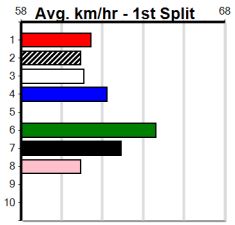

Warragul

6

6:42PM

(VIC time)

VIATEK (2-3 WINS) (250+RANK)

Distance: 460m, Race Type: Restricted Win, Total Prizemoney: $1,530
1st: $1,000, 2nd: $320, 3rd: $160, 4th: $50

Watchdog Tips: **0 0 0 0** Bet: .