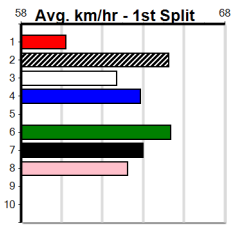

Warragul

8

7:22PM

(VIC time)

PAUA OF BUDDY AT STUD (250+RANK)

Distance: 460m, Race Type: Grade 5, Total Prizemoney: \$1,530
1st: \$1,000, 2nd: \$320, 3rd: \$160, 4th: \$50

Watchdog Tips: **0 0 0 0** Bet: .

Form	Box	Weight	Dist	Track	Date	Time	BON	Margin	1st/2nd (Time)	PIR	Checked	Comment	W/R	Split 1	S/P	Grade	
1 ARLUNYA [5]																	
LTBD	D	May-21 SENNACHIE				BELLA EDITION											
Trainer: Susan Northway (Heyfield)																	
2nd	(7)	37.6	395	TRA	R7	25-Mar-24	22.68	22.47	3.25LBIG PISTOL (22.47)		M/553	.	.	.	3.90	\$6.60	5
3rd	(4)	37.5	395	TRA	R6	01-Apr-24	22.88	22.27	3.5LWHY NOT JULES (22.64)		M/453	.	.	.	3.85	\$6.90	T3-5
1st	(2)	37.7	395	TRA	R11	08-Apr-24	22.40	22.05	0.05LSNOWY LILY (22.40)		M/111	.	.	.	3.79	\$2.40	T3-5
4th	(4)	37.2	435	SLE	R11	08-May-24	25.06	24.32	7.50LFIRE HOSE (24.55)		S/876	.	.	.	5.47	\$20.30	5NP
Owner(s): J Berryman																	
2 KENSINGTON FLYER [5]																	
BK	D	Apr-22 MY REDEEMER				LIVERPOOL FLYER											
Trainer: Billy Mcrae (Smythes Creek)																	
5th	(6)	26.8	450	BAL	R5	24-Apr-24	25.99	25.24	3.00LBUN TORNADO (25.79)		M/533	.	.	.	6.71	\$9.90	5
1st	(2)	26.9	450	BAL	R6	29-Apr-24	25.61	25.50	2.25LSPARTAN LEGEND (25.76)		Q/111	.	SW	.	6.59	\$1.70	T3-5
5th	(4)	26.7	485	HOR	R6	07-May-24	27.59	27.15	6.00LMISTER EASY (27.17)		M/444	.	.	.	5.76	\$27.90	5H
3rd	(1)	26.6	350	HVL	R6	12-May-24	19.63	19.33	1.75LDASHING JEFF (19.52)		M/2	.	.	.	6.58	\$3.30	5
Owner(s): Bee Gee Mac (SYN), G Mcrae, B Mcrae																	
3 REVESBY BALE (NSW)[5]																	
BE	D	Jan-21 BARCIA BALE				ZELZER ALLEN											
Trainer: Troy Dorrington (Sunshine West)																	
6th	(2)	36.9	500	BEN	R6	28-Apr-24	29.02	27.81	10.00LPUSH UP KING (28.32)		M/456	.	.	.	6.91	\$52.30	5NP
5th	(7)	37.0	515	SAP	R12	05-May-24	30.64	29.71	14.00LDARTRIX BALE (29.71)		S/6666	.	.	.	5.44	\$22.10	5NP
6th	(3)	36.6	512	MTG	R7	09-May-24	30.89	29.64	14.00LMOONLIGHT ANNIE (29.94)		M/444	.	.	.	4.68	\$10.00	RW
7th	(5)	37.0	460	GEL	R6	14-May-24	26.64	25.61	7.50LINTER BUZZ ALONG (26.14)		S/888	.	.	.	7.13	\$25.70	5
Owner(s): K Dorrington																	
4 SCULLY BALE (NSW)[5]																	
BK	D	Apr-21 DYNA VILLA				QUAIL BALE											
Trainer: Deborah Coleman (Lara)																	
4th	(4)	33.9	450	WBL	R6	11-Apr-24	25.48	25.08	2.75LSPRING BART (25.30)		M/223	.	.	.	6.80	\$11.20	5
4th	(3)	33.4	435	SLE	R4	21-Apr-24	24.91	24.40	5.50LSMOKIN' ZAG (24.56)		M/755	.	.	.	5.40	\$9.10	5
2nd	(2)	33.5	400	GEL	R12	27-Apr-24	23.01	22.35	0.25LDR. MATRIX (22.99)		M/33	.	.	.	8.65	\$5.90	5
6th	(7)	33.6	485	HOR	R7	07-May-24	27.83	27.15	10.00LSHANLYN SCOUT (27.15)		M/666	.	.	.	6.66	\$39.70	5H
Owner(s): B Wheeler																	
5 *** VACANT BOX ***																	
Trainer: Owner(s):																	
6 BROCKY SANDS [5]																	
F	D	Mar-20 ZAMBORA BROCKIE				DUNDEE ALLY											
Trainer: Leslie Hughes (Giffard)																	
2nd	(2)	31.4	510	SLE	R10	28-Apr-24	29.00	28.95	0.75LLAKEVIEW ALLY (28.95)		M/111	.	.	.	9.14	\$12.70	X45
7th	(3)	31.0	525	MEA	R12	04-May-24	30.88	29.61	12.00LADY WILSON (30.07)		M/4555	.	.	.	5.24	\$16.30	5
2nd	(1)	31.3	510	SLE	R8	08-May-24	29.05	28.97	1.25LHE'S NO SLOUCH (28.97)		M/111	.	.	.	9.09	\$9.20	X45
6th	(6)	31.2	510	SLE	R7	12-May-24	29.33	28.82	4.00LMADALIA ZOOM (29.05)		M/455	.	.	.	9.38	\$4.80	5
Owner(s): FIVE HAPPY CHAPS (SYN), L Hughes, J Maurilli-pullin, R Nimbs, G Elmore, D Haley																	
7 WHERE IS HE [5]																	
WF	D	Jun-21 FERNANDO BALE				CLASSY BLAZE											
Trainer: Rita Gatt (Bannockburn)																	
3rd	(5)	30.3	460	GEL	R8	02-Apr-24	26.56	26.22	4.50LBLACK TUXEDO (26.26)		Q/233	.	.	.	6.74	\$3.90	5
6th	(3)	30.1	525	MEP	R11	10-Apr-24	30.96	29.82	4.50LAEROPANE RICKY (30.65)		Q/2213	.	.	.	5.19	\$11.50	T3-5
1st	(8)	30.1	450	BAL	R8	22-Apr-24	25.48	25.46	7.00LROMP TIN (25.94)		Q/211	.	.	.	6.66	\$2.20	T3-5
3rd	(1)	29.9	515	SAP	R11	28-Apr-24	30.20	29.50	1.25LNINETYMILE ROCKS (30.12)		M/6444	.	.	.	5.24	\$1.50	5
Owner(s): E Korbut																	
8 INTER BUZZ ALONG [5]																	
BK	D	Jun-20 ASTON DEE BEE				INTER ELESHA											
Trainer: Jennifer Thorpe (Arthurs Creek)																	
4th	(1)	32.8	425	BEN	R5	24-Apr-24	24.55	24.06	5.00LROSE OF SATURN (24.21)		S/755	.	.	.	6.85	\$2.30	T3-5
6th	(6)	32.5	300	HVL	R12	03-May-24	17.53	16.90	6.00LINTER BLACK FIRE (17.12)		M/3	.	.	.	3.99	\$5.60	T3-5
1st	(5)	32.7	450	SHP	R6	09-May-24	25.67	25.42	2.50LBEAR LEE CRIME (25.84)		Q/111	.	.	.	6.60	\$9.50	5
1st	(1)	32.6	460	GEL	R6	14-May-24	26.14	25.61	2.00LIRELYN BALE (26.26)		Q/111	.	SW	.	6.60	\$2.70	5
Owner(s): Interthor (SYN), J Thorpe, T Interligi																	
9 *** NO RESERVE ***																	
Trainer: Owner(s):																	
10 *** NO RESERVE ***																	
Trainer: Owner(s):																	