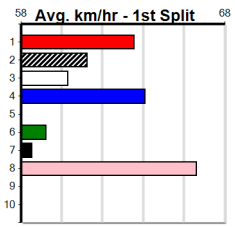

10 * NO RESERVE *****

Trainer:
Owner(s):

Warragul

OAKS SUPER BOX FOR HIRE (250+RANK)

Distance: 400m, Race Type: Maiden, Total Prizemoney: \$1,530
1st: \$1,000, 2nd: \$320, 3rd: \$160, 4th: \$50

2

5:24PM

(VIC time)