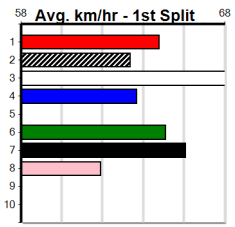

MC GRAFIX & SIGNS (250+RANK)

Distance: 400m, Race Type: Grade 5, Total Prizemoney: \$1,530
1st: \$1,000, 2nd: \$320, 3rd: \$160, 4th: \$50

7

7:04PM
(VIC time)

Watchdog Tips: **0** **0** **0** **0** Bet: .