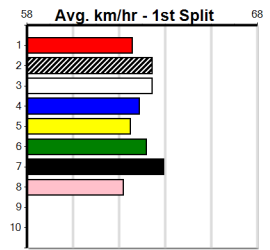

HOOKED ON SCOTCH AT STUD (250+RANK)

Distance: 400m, Race Type: Grade 7, Total Prizemoney: $1,530
1st: $1,000, 2nd: $320, 3rd: $160, 4th: $50

Watchdog Tips:

Bet:

Form Box	Wgt	Dist	Track	Date	Time	BON	Margin	1st/2nd (Time)	PIR	Checked	Comment	WR	Split 1	S/P	Grade

ODIN BALE (NSW)[7]

BKBD Dog Mar-22 Sire: FERNANDO BALE Dam: HOUSTON BALE
Owner(s): L Harris Trainer: Tammy Kennedy - harris (Devon)
Winning Distances: < 300m (0) 300 - 399m (0) 400 - 499m (1) 500 - 599m (0) 600 - 699m (0) > 700m (0)
Winning Weights: 32.9(1)

5th (8)	32.6	410	HOR	R2	09-Apr-24	24.72	23.26	15.00 MISS MARY JO (23.72)	M/55	.	.	.	10.90	$9.40	MH
3rd (6)	32.7	410	HOR	R3	16-Apr-24	23.60	23.10	6.50L YASH BALE (23.17)	M/33	.	.	.	10.42	$22.00	MF
5th (1)	32.7	400	WGL	R2	23-Apr-24	23.19	22.71	6.00L SMOKIN' PADDY (22.80)	M/65	.	.	.	8.74	$4.90	M
4th (3)	32.3	400	GEL	R1	27-Apr-24	23.50	22.35	7.50L BLACKPOOL TRIP (23.01)	S/65	.	.	.	9.06	$5.20	M
7th (2)	32.8	400	WGL	R1	02-May-24	23.72	22.84	12.00 ASTON IMAGE (22.92)	M/45	.	.	.	8.76	$2.60	T3-M
2nd (5)	33.0	390	BAL	R9	06-May-24	22.57	21.89	0.25L URANO BALE (22.56)	M/12	.	.	.	8.71	$9.60	T3-M
4th (1)	33.2	400	WGL	R2	09-May-24	23.81	23.16	7.00L FLYING TATUM (23.32)	M/24	.	.	.	8.63	$4.50	M
1st (3)	32.9	400	WGL	R3	14-May-24	23.42	22.61	0.05L WHERE'S MY MOJO (23.42)	M/53	.	.	.	8.84	$6.30	M

Last 3 wins NOT included above

Box History

Bx	1st	2nd	3rd	4th	5th	6th	7th	8th
1				1	1			
2								1
3	1			1				
4								
5		1						
6			1					
7								
8						1		

Prize Best: $2425.00
Starts: 23.42(3)-14/5/24
Trk/Dts: 8-1-1-1
APM: 4-1-0-0
2425

OUR YOGI [7]

BE Dog Oct-21 Sire: FERNANDO BALE Dam: COURTING
Owner(s): J Gieschen Trainer: Jennifer Gieschen (Valencia Cree)
Winning Distances: < 300m (0) 300 - 399m (0) 400 - 499m (1) 500 - 599m (0) 600 - 699m (0) > 700m (0)
Winning Weights: 29.1(1)

8th (4)	28.2	460	WGL	R3	02-Apr-24	26.72	25.54	15.00 WARM COCKLES (25.73)	S/866	.	.	.	6.86	$18.80	RWH
6th (8)	28.1	400	WGL	R3	09-Apr-24	23.03	22.19	12.00 UNLEASH IN MIAMI (22.19)	S/55	.	.	.	8.65	$16.20	X67
7th (1)	28.4	400	WGL	R2	16-Apr-24	23.19	22.24	14.00 UNLEASH IN MIAMI (22.24)	M/77	.	.	.	8.78	$15.20	X67
2nd (7)	28.5	435	SLE	R10	24-Apr-24	24.81	24.60	1.25L WEARING LEVIS (24.72)	M/312	.	.	.	5.35	$4.40	X67
7th (3)	28.4	400	WGL	R3	30-Apr-24	23.24	22.27	7.50L READ THE ROOM (22.75)	S/43	.	.	.	8.71	$9.00	X67
6th (3)	28.5	435	SLE	R3	05-May-24	25.14	24.32	7.50L SODA HAWK (24.65)	M/544	.	.	.	5.41	$6.20	7
2nd (3)	29.0	435	SLE	R4	08-May-24	24.85	24.32	1.00L DAINTREE CHIEF (24.79)	M/211	.	.	.	5.27	$6.30	7
2nd (6)	28.9	400	WGL	R4	14-May-24	22.83	22.61	2.25L RAPID HEART (22.67)	M/22	.	.	.	8.43	$4.30	7

Last 3 wins NOT included above

1st (5)	29.1	435	SLE	R1	25-Feb-24	25.06	24.33	0.01L PONTING (25.06)	M/111	.	.	.	5.35	$5.10	M

Box History

Bx	1st	2nd	3rd	4th	5th	6th	7th	8th
1								1
2	1							
3								
4		1						
5	1				1			
6		2						
7		1						
8							1	

Prize Best: $5440.00
Starts: NBT
Trk/Dts: 14-1-7-0
APM: 7-0-4-0
3992