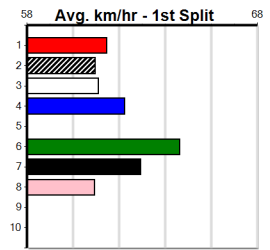

VIATEK (2-3 WINS) (250+RANK)

Distance: 460m, Race Type: Restricted Win, Total Prizemoney: $1,530
1st: $1,000, 2nd: $320, 3rd: $160, 4th: $50

Watchdog Tips:

Bet:

Table header for race details: Form Box, Wgt, Dist, Track, Date, Time, BON, Margin, 1st/2nd (Time), PIR, Checked, Comment, WR, Split 1, S/P, Grade

Race 1: DUNDEE COCO [6]. Includes owner (G Scott-smith), sire (AUSSIE INFRARED), dam (DUNDEE CALYPSO), and a detailed race history table with columns for position, weight, distance, track, date, time, and prize money.

Race 2: REV QUERIDA [6]. Includes owner (DAILLY GREYHOUND FARMS (SYN)), sire (SHIMA SHINE), dam (JD REVELATION), and a detailed race history table.

Race 3: BIG STACKS [6]. Includes owner (Eye Candy (SYN), C Wilk, K Gorman), sire (ORSON ALLEN), dam (ZIPPING POPPY), and a detailed race history table.

Race 4: COLLINDA AIR [5]. Includes owner (S Tyler), sire (BERNARDO), dam (AUDACIOUS BELL), and a detailed race history table.

Race 5: *** VACANT BOX ***. Includes owner, sire, dam, and trainer information.

1

2

3

4

5