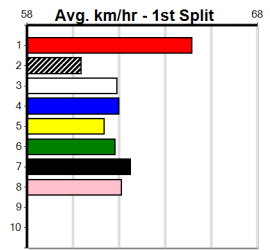

PHOTO MAN AT STUD (250+RANK)

Distance: 460m, Race Type: Mixed 6/7, Total Prizemoney: $1,530
1st: $1,000, 2nd: $320, 3rd: $160, 4th: $50

Watchdog Tips:

Bet:

Table with columns: Form Box, Wgt, Dist, Track, Date, Time, BON, Margin, 1st/2nd (Time), PIR, Checked, Comment, W/R, Split 1, S/P, Grade

KYANITE KAZ [6]
BD Dog Mar-21 Sire: FERNANDO BALE Dam: LADY CEECEE
Owner(s): J Leek
Trainer: Jodie Leek (Warrantdyte)
Winning Distances: < 300m (0) 300 - 399m (0) 400 - 499m (2) 500 - 599m (0) 600 - 699m (0) > 700m (0)
Winning Weights: 30.9(1) 31.2(1)
Box History table and Prize Best Starts Trk/Dts APM summary.

TEA YEMEN [7]
WBE Dog May-22 Sire: DROOPYS SYDNEY Dam: TESSA ALLEN
Owner(s): DAILLY GREYHOUND FARMS (SYN), G Dailly, T Dailly
Trainer: Thomas Dailly (Anakie)
Winning Distances: < 300m (0) 300 - 399m (0) 400 - 499m (1) 500 - 599m (0) 600 - 699m (0) > 700m (0)
Winning Weights: 33.5(1)
Box History table and Prize Best Starts Trk/Dts APM summary.

DAINTREE DARIUS [6]
F Dog Apr-22 Sire: FERNANDO BALE Dam: PERSIAN GODDESS
Owner(s): LUCKY ELEVEN (SYN), K Joske, G Joske
Trainer: Gary Joske (Yinnar)
Winning Distances: < 300m (0) 300 - 399m (0) 400 - 499m (2) 500 - 599m (0) 600 - 699m (0) > 700m (0)
Winning Weights: 29.4(1) 30.5(1)
Box History table and Prize Best Starts Trk/Dts APM summary.

OUR BOY ROO [6]
BEF Dog Oct-21 Sire: AUSSIE INFRARED Dam: POTENT
Owner(s): J Maurilli-pullin
Trainer: Leslie Hughes (Giffard)
Winning Distances: < 300m (0) 300 - 399m (0) 400 - 499m (1) 500 - 599m (1) 600 - 699m (0) > 700m (0)
Winning Weights: 33.6(1) 33.8(1)
Box History table and Prize Best Starts Trk/Dts APM summary.

DASHER BALE (NSW)[7]
F Dog Mar-22 Sire: FERNANDO BALE Dam: IDRIA BALE
Owner(s): L Harris
Trainer: Tammy Kennedy - harris (Devon)
Winning Distances: < 300m (0) 300 - 399m (1) 400 - 499m (0) 500 - 599m (0) 600 - 699m (0) > 700m (0)
Winning Weights: 32.8(1)
Box History table and Prize Best Starts Trk/Dts APM summary.

1

2

3

4

5