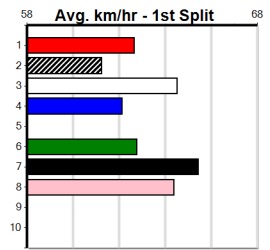

HARD STYLE RICO AT STUD (250+RANK)

Distance: 400m, Race Type: Mixed 6/7, Total Prizemoney: $1,530
1st: $1,000, 2nd: $320, 3rd: $160, 4th: $50

Watchdog Tips:

Bet:

Table with columns: Form Box, Wgt, Dist, Track, Date, Time, BON, Margin, 1st/2nd (Time), PIR, Checked, Comment, WR, Split 1, S/P, Grade

BRAEMAR SHEILA [7]
BK Bitch Sep-21
Sire: AUSSIE INFRARED Dam: BRAEMAR KEELIE
Owner(s): Y Cassidy
Trainer: Yvonne Cassidy (Valencia Creek)
Winning Distances: < 300m (0) 300 - 399m (1) 400 - 499m (0) 500 - 599m (0) 600 - 699m (0) > 700m (0)
Winning Weights: 28.8(1)
Race results table with columns: Rank, Pos, Wgt, Dist, Track, Date, Time, BON, Margin, Name, Age, Sire, Dam, PIR, Checked, Comment, WR, Split 1, S/P, Grade, Prize

Box History table for Braemar Sheila
Prize Best: $2775.00
Starts: 11-1-3-1
Trk/Dts: 2-0-1-0
APM: 2011

BLACK PRESTIGE [6]
BK Bitch May-22
Sire: ZIPPING GARTH Dam: DREAMY EYES
Owner(s): Eye Candy (SYN), C Wilk, K Gorman
Trainer: Kate Gorman (Tanjil South)
Winning Distances: < 300m (0) 300 - 399m (0) 400 - 499m (2) 500 - 599m (0) 600 - 699m (0) > 700m (0)
Winning Weights: 29.8(2)
Race results table with columns: Rank, Pos, Wgt, Dist, Track, Date, Time, BON, Margin, Name, Age, Sire, Dam, PIR, Checked, Comment, WR, Split 1, S/P, Grade, Prize

Box History table for Black Prestige
Prize Best: $2420.00
Starts: 23.36(1)-7/12/23
Trk/Dts: 22-2-1-0
APM: 1052

VALENCIA LOLA [6]
BK Bitch Oct-21
Sire: FERNANDO BALE Dam: COURTING
Owner(s): J Gieschen
Trainer: Jennifer Gieschen (Valencia Cree)
Winning Distances: < 300m (0) 300 - 399m (0) 400 - 499m (2) 500 - 599m (0) 600 - 699m (0) > 700m (0)
Winning Weights: 24.6(1) 24.9(1)
Race results table with columns: Rank, Pos, Wgt, Dist, Track, Date, Time, BON, Margin, Name, Age, Sire, Dam, PIR, Checked, Comment, WR, Split 1, S/P, Grade, Prize

Box History table for Valencia Lola
Prize Best: $6410.00
Starts: 22.73(1)-16/1/24
Trk/Dts: 13-2-2-6
APM: 4070

LOLA'S THEME [6]
BK Bitch Apr-22
Sire: SHIMA SHINE Dam: SCOTTISH PRIDE
Owner(s): Lola's Theme (SYN), M Ramsden, T Brabham, A Ramsden, J Esmaty, J Nolan, A Appan
Trainer: Justin Bowman (Kilmany)
Winning Distances: < 300m (0) 300 - 399m (2) 400 - 499m (0) 500 - 599m (0) 600 - 699m (0) > 700m (0)
Winning Weights: 27.7(1) 28.4(1)
Race results table with columns: Rank, Pos, Wgt, Dist, Track, Date, Time, BON, Margin, Name, Age, Sire, Dam, PIR, Checked, Comment, WR, Split 1, S/P, Grade, Prize

Box History table for Lola's Theme
Prize Best: $2580.00
Starts: 12-2-1-1
Trk/Dts: 4-0-0-1
APM: 2200

*** VACANT BOX ***
Owner(s):
Trainer:
Winning Distances: < 300m (0) 300 - 399m (0) 400 - 499m (0) 500 - 599m (0) 600 - 699m (0) > 700m (0)
Winning Weights:
Box History

1

2

3

4

5