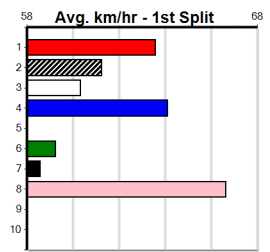

OAKS SUPER BOX FOR HIRE (250+RANK)

Distance: 400m, Race Type: Maiden, Total Prizemoney: $1,530
1st: $1,000, 2nd: $320, 3rd: $160, 4th: $50

Watchdog Tips:

Bet:

Form Box	Wgt	Dist	Track	Date	Time	BON	Margin	1st/2nd (Time)	PIR	Checked	Comment	WR	Split 1	S/P	Grade

1

HUNTING GIRL [M]
BK Bitch **May-21** Sire: **PINDARI EXPRESS** Dam: **NATIONAL GIRL** Trainer: **Nicholas Barnett (Devon Meadow)**
Owner(s): **N Barnett**
Winning Distances: < 300m (0) 300 - 399m (0) 400 - 499m (0) 500 - 599m (0) 600 - 699m (0) > 700m (0)
Winning Weights:

7th (2)	30.6	400	WGL	R1	23-Apr-24	23.50	22.71	8.00L BIRMINGHAM (22.97)	M/67				8.73	$39.00	M
3rd (2)	30.7	400	WGL	R2	30-Apr-24	23.11	22.27	3.25L HOW HIGH CONGA (22.90)	M/33				8.66	$71.10	M
3rd (8)	30.5	400	WGL	R1	07-May-24	23.47	22.47	11.00 STIFLER (22.71)	S/34				8.74	$4.90	M
3rd (3)	30.5	400	WGL	R2	14-May-24	23.31	22.61	0.50L PEN TO PAPER (23.28)	M/23				8.50	$16.60	M

Last 3 wins NOT included above

Box History

Bx	1st	2nd	3rd	4th	5th	6th	7th	8th
1								
2			1					1
3				1				
4								
5								
6								
7								
8			1					

Prize								$780.00
Best								NBT
Starts								4-0-0-3
Trk/Dts								4-0-0-3
APM								780

2

CERTAIN MAGIC [M]
WBK Bitch **Aug-22** Sire: **AUSSIE INFRARED** Dam: **SWEET WATERLOO** Trainer: **Kristin Tucker (Tanjil South)**
Owner(s): **Eye Candy (SYN), C Wilk, K Gorman**
Winning Distances: < 300m (0) 300 - 399m (0) 400 - 499m (0) 500 - 599m (0) 600 - 699m (0) > 700m (0)
Winning Weights:

7th (7)	23.8	435	SLE	R3	27-Mar-24	25.94	24.59	15.00 LOSE MY MIND (24.96)	M/456				5.47	$28.30	M
6th (7)	24.6	350	TRA	R1	06-Apr-24	20.85	19.91	10.00 SCOTT CRUSH (20.19)	M/36				6.82	$6.40	M
5th (5)	24.6	400	WGL	R1	11-Apr-24	23.40	22.60	5.00L SIN CITY MARV (23.05)	M/44				8.66	$30.00	T3-M
6th (8)	24.1	435	SLE	R3	24-Apr-24	25.74	24.60	4.75L ON REPEAT (25.41)	M/133				5.43	$12.40	M
2nd (7)	23.9	395	TRA	R2	29-Apr-24	22.76	22.39	0.05L INDESTRUCT (22.76)	Q/111				3.84	$19.40	T3-M
7th (7)	23.8	390	SHP	R2	02-May-24	23.42	22.35	13.00 GO GO JEFF (22.52)	M/66				8.90	$16.10	T3-M
5th (4)	24.0	400	WGL	R1	09-May-24	23.60	23.16	5.00L BELLA STELLA (23.25)	M/65				8.81	$16.50	M
6th (8)	23.9	350	TRA	R1	13-May-24	21.43	19.97	10.00 SMOOTH FIRE (20.74)	M/56				6.83	$2.80	M

Last 3 wins NOT included above

Box History

Bx	1st	2nd	3rd	4th	5th	6th	7th	8th
1								
2								
3								
4					1			
5					1			
6			1					
7		1				2	2	
8						2		

Prize								$480.00
Best								NBT
Starts								10-0-1-1
Trk/Dts								2-0-0-0
APM								448

3

BAPTISM OF FIRE [M]
RF Bitch **Aug-21** Sire: **BEWILDERING** Dam: **MISS DEE MEADOWS** Trainer: **Steven Van oirschot (Moe South)**
Owner(s): **S Van oirschot**
Winning Distances: < 300m (0) 300 - 399m (0) 400 - 499m (0) 500 - 599m (0) 600 - 699m (0) > 700m (0)
Winning Weights:

8th (6)	27.7	390	SHP	R1	04-Mar-24	23.18	22.09	12.00 AYIA THE SLAYER (22.36)	M/88				8.93	$30.50	M
6th (6)	27.8	400	WGL	R1	30-Mar-24	23.61	22.74	10.00 CHESTER CAMPBELL (22.92)	S/86				8.85	$55.50	M
7th (7)	26.9	390	SHP	R1	08-Apr-24	23.09	21.71	17.00 IF HE COULD (21.97)	S/87				9.10	$37.40	M
7th (4)	26.8	400	WGL	R2	23-Apr-24	23.61	22.71	12.00 SMOKIN' PADDY (22.80)	S/87				9.04	$50.10	M
6th (5)	27.8	400	WGL	R2	02-May-24	24.52	22.84	21.00 JAMS NIMBLE (23.09)	S/67				9.23	$14.90	T3-M
8th (2)	27.5	435	SLE	R2	08-May-24	25.77	24.32	16.00 LITTLE MEG (24.65)	M/788				5.67	$120.60	M

Last 3 wins NOT included above

Box History

Bx	1st	2nd	3rd	4th	5th	6th	7th	8th
1								
2								1
3								
4								1
5					1			
6						1		1
7							1	
8								

Prize								$0.00
Best								NBT
Starts								6-0-0-0
Trk/Dts								3-0-0-0
APM								0