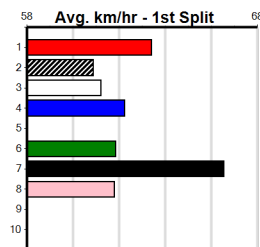

SPORTSBET GREEN TICKS (250+RANK)

Distance: 400m, Race Type: Grade 5, Total Prizemoney: $1,530
1st: $1,000, 2nd: $320, 3rd: $160, 4th: $50

Watchdog Tips: [ ] [ ] [ ] [ ] [ ] Bet: [ ]

1 FIRE FEATHER [5] WBD Bitch Sep-21 Sire: FULLY LOADED Dam: IVEY'S AFFAIR
Owner(s): M Clay
Trainer: Derek Clay (Lang Lang)
Winning Distances: < 300m (0) 300 - 399m (1) 400 - 499m (2) 500 - 599m (0) 600 - 699m (0) > 700m (0)
Winning Weights: 26.9(1) 27.0(1) 27.7(1)
Race results table with columns: 1st, 2nd, 3rd, 4th, 5th, 6th, 7th, 8th. Includes Box History and Prize Best Starts table.

2 YARRELL BALE (NSW)[5] F Dog Oct-20 Sire: ALLEN DEED Dam: KACHINA ALLEN
Owner(s): L Harris
Trainer: Luke Harris (Somerville)
Winning Distances: < 300m (0) 300 - 399m (0) 400 - 499m (3) 500 - 599m (3) 600 - 699m (0) > 700m (0)
Winning Weights: 30.4(1) 30.7(1) 31.0(1) 31.4(1) 31.8(2)
Race results table with columns: 1st, 2nd, 3rd, 4th, 5th, 6th, 7th, 8th. Includes Box History and Prize Best Starts table.

3 WINTER STORM [5] BEW Bitch Feb-20 Sire: RITZA LENNY Dam: FANCY MOJO
Owner(s): K Houlahan
Trainer: Kerry Houlahan (Lang Lang)
Winning Distances: < 300m (0) 300 - 399m (0) 400 - 499m (3) 500 - 599m (0) 600 - 699m (0) > 700m (0)
Winning Weights: 26.7(1) 26.9(1) 28.4(1)
Race results table with columns: 1st, 2nd, 3rd, 4th, 5th, 6th, 7th, 8th. Includes Box History and Prize Best Starts table.

4 RAW PANIC [5] BK Bitch Mar-19 Sire: RAW ABILITY Dam: PANIC STATION
Owner(s): J Shill
Trainer: Jess Grima (Lang Lang)
Winning Distances: < 300m (1) 300 - 399m (2) 400 - 499m (2) 500 - 599m (0) 600 - 699m (0) > 700m (0)
Winning Weights: 25.8(2) 25.9(1) 26.0(1) 26.8(1)
Race results table with columns: 1st, 2nd, 3rd, 4th, 5th, 6th, 7th, 8th. Includes Box History and Prize Best Starts table.

5 *** VACANT BOX ***
Sire: Dam:
Owner(s):
Trainer:
Winning Distances: < 300m (0) 300 - 399m (0) 400 - 499m (0) 500 - 599m (0) 600 - 699m (0) > 700m (0)
Winning Weights: