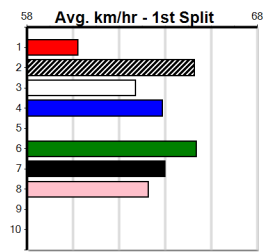

PAUA OF BUDDY AT STUD (250+RANK)

Distance: 460m, Race Type: Grade 5, Total Prizemoney: $1,530
1st: $1,000, 2nd: $320, 3rd: $160, 4th: $50

Watchdog Tips:

Bet:

Table with columns: Form Box, Wgt, Dist, Track, Date, Time, BON, Margin, 1st/2nd (Time), PIR, Checked, Comment, WR, Split 1, S/P, Grade

ARLUNYA [5]
LTBD Dog May-21 Sire: SENNACHIE Dam: BELLA EDITION
Owner(s): J Berryman
Trainer: Susan Northway (Heyfield)
Winning Distances: < 300m (0) 300 - 399m (6) 400 - 499m (0) 500 - 599m (0) 600 - 699m (0) > 700m (0)
Winning Weights: 35.5(1) 35.9(1) 37.4(1) 37.5(2) 37.7(1)
Box History table and Prize Best Starts table included.

KENSINGTON FLYER [5]
BK Dog Apr-22 Sire: MY REDEEMER Dam: LIVERPOOL FLYER
Owner(s): Bee Gee Mac (SYN), G Mcrae, B Mcrae
Trainer: Billy Mcrae (Smythes Creek)
Winning Distances: < 300m (0) 300 - 399m (0) 400 - 499m (4) 500 - 599m (0) 600 - 699m (0) > 700m (0)
Winning Weights: 26.3(1) 26.6(1) 26.9(1) 27.3(1)
Box History table and Prize Best Starts table included.

REVESBY BALE (NSW)[5]
BE Dog Jan-21 Sire: BARCIA BALE Dam: ZELZER ALLEN
Owner(s): K Dorrington
Trainer: Troy Dorrington (Sunshine West)
Winning Distances: < 300m (0) 300 - 399m (0) 400 - 499m (1) 500 - 599m (3) 600 - 699m (0) > 700m (0)
Winning Weights: 35.9(1) 36.0(1) 36.5(1) 36.6(1)
Box History table and Prize Best Starts table included.

SCULLY BALE (NSW)[5]
BK Dog Apr-21 Sire: DYNA VILLA Dam: QUAIL BALE
Owner(s): B Wheeler
Trainer: Deborah Coleman (Lara)
Winning Distances: < 300m (0) 300 - 399m (1) 400 - 499m (4) 500 - 599m (0) 600 - 699m (0) > 700m (0)
Winning Weights: 34.2(1) 34.5(1) 34.8(1) 34.9(1) 35.5(1)
Box History table and Prize Best Starts table included.

*** VACANT BOX ***
Sire: Dam:
Owner(s):
Trainer:
Winning Distances: < 300m (0) 300 - 399m (0) 400 - 499m (0) 500 - 599m (0) 600 - 699m (0) > 700m (0)
Winning Weights:
Box History table included.

1

2

3

4

5