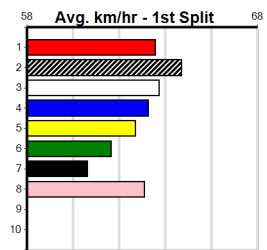

TTS ELECTRICS (275+RANK)

Distance: 460m, Race Type: Grade 5, Total Prizemoney: $1,530
1st: $1,000, 2nd: $320, 3rd: $160, 4th: $50

Watchdog Tips:

Bet:

Form	Box	Wgt	Dist	Track	Date	Time	BON	Margin	1st/2nd (Time)	PIR	Checked	Comment	WR	Split 1	S/P	Grade

1

INTER BUZZ ALONG [5]
BK Dog Jun-20 Sire: ASTON DEE BEE Dam: INTER ELESHA Trainer: Jennifer Thorpe (Arthurs Creek)
Owner(s): Interthor (SYN), J Thorpe, T Interligi
Winning Distances: < 300m (0) 300 - 399m (3) 400 - 499m (6) 500 - 599m (3) 600 - 699m (0) > 700m (0)
Winning Weights: 31.9(1) 32.0(2) 32.1(1) 32.2(1) 32.3(5) 32.5(1) 32.7(1)

7th (7)	32.9	460	GEL	R7	12-Jan-24	26.54	25.40	9.50L	CUTBERT BINNS (25.90)	Q/146	.	.	.	6.56	$27.10	5
P (7)	32.7	390	SHP	R8	25-Jan-24	0.00	22.27	.	MICKY DANAE (22.44)	.	.	V28	.	.	$2.30	5
6th (5)	32.8	390	BAL	R6	15-Mar-24	22.97	22.08	12.00	FRONT COVER (22.14)	Q/26	.	SW	.	8.52	$10.20	X45
5th (5)	32.8	400	WGL	R11	19-Mar-24	23.31	22.39	8.00L	OUTSMART (22.77)	Q/34	.	.	.	8.70	$26.10	5
4th (8)	32.8	390	BAL	R12	08-Apr-24	22.68	22.25	2.50L	MAYFAIR'S DREAM (22.52)	S/64	.	SW	.	8.74	$4.70	T3-5
4th (1)	32.8	425	BEN	R5	24-Apr-24	24.55	24.06	5.00L	ROSE OF SATURN (24.21)	S/755	.	.	.	6.85	$2.30	T3-5
6th (6)	32.5	300	HVL	R12	03-May-24	17.53	16.90	6.00L	INTER BLACK FIRE (17.12)	M/3	.	.	.	3.99	$5.60	T3-5
1st (5)	32.7	450	SHP	R6	09-May-24	25.67	25.42	2.50L	BEAR LEE CRIME (25.84)	Q/111	.	.	.	6.60	$9.50	5

Last 3 wins NOT included above

1st (1)	32.1	500	BEN	R9	19-May-23	28.41	28.05	3.00L	SPIRIT WORLD (28.60)	M/111	.	.	.	6.52	$8.90	5
1st (5)	32.3	450	SHP	R8	19-Oct-23	25.43	25.43	3.75L	BENNACHIE LASS (25.68)	Q/111	.	.	.	6.53	$4.40	T3-5
1st (1)	32.3	515	SAP	R11	07-Nov-23	29.88	29.48	2.75L	LILLICO NIKKI (30.06)	M/3221	.	.	.	5.23	$2.80	5

Box History

Bx	1st	2nd	3rd	4th	5th	6th	7th	8th
1	2	1	1	2	2	1		
2	1	1	1	1			1	1
3	1	1	1	1		2	1	1
4	2		2	2	2			
5	6			1	2	2		
6					2	1		
7	1	2	1	1	1	3	1	1
8		2	2	1	1	1	2	

Prize Best Starts Trk/Dts APM: $27453.57, NBT, 65-12-7-8, 2-0-0-0, 3389