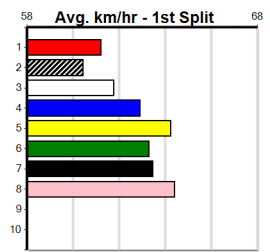

GEELONG PRINTING (275+RANK)

Distance: 400m, Race Type: Grade 6, Total Prizemoney: $1,530
1st: $1,000, 2nd: $320, 3rd: $160, 4th: $50

Watchdog Tips: ☐ ☐ ☐ ☐ ☐

Bet:

1

TOMMY FROM MARS [6]
BD Dog May-22 Sire: TOMMY SHELBY Dam: OSAKALAKA
Owner(s): Vi Alskar Hundar (SYN), A Lie, J Sharp
Winning Distances: < 300m (0) 300 - 399m (1) 400 - 499m (1) 500 - 599m (0) 600 - 699m (0) > 700m (0)
Winning Weights: 31.1(1) 31.2(1)
6th (5) 31.3 450 WBL R7 04-Mar-24 26.15 25.57 7.50L OUR LAST SUMMER (25.63) M/687 . . . . . 6.81 $8.90 6G
4th (7) 32.0 400 GEL R4 09-Mar-24 23.40 22.50 3.25L SPLIT REEF (23.18) Q/75 . . . . . 8.92 $15.90 X67
5th (8) 31.4 390 BAL R11 18-Mar-24 22.79 21.90 8.50L BROOKE'S GIRL (22.21) S/47 . . . . . 8.65 $14.20 T3-6
3rd (7) 30.9 390 WBL R10 26-Mar-24 22.82 22.28 5.50L CORTEZ BALE (22.46) M/65 . . . . . 9.21 $5.80 6G
6th (3) 30.9 460 WGL R7 04-Apr-24 26.89 26.18 10.00 TARGET RANGE (26.21) M/876 . . . . . 7.05 $10.90 T3-RW
6th (7) 30.6 400 WGL R9 11-Apr-24 23.27 22.60 2.50L SHINY NEW TOY (23.10) M/775 . . . . . 8.95 $9.40 T3-6
6th (7) 31.2 450 BAL R7 22-Apr-24 26.03 25.46 8.50L VARSITY BALE (25.46) M/774 . . . . . 6.96 $18.50 T3-RW
2nd (8) 31.3 400 WGL R9 02-May-24 23.27 22.84 6.50L MISS JAZZ (22.84) S/34 . . . . . 8.82 $4.20 T3-6
Last 3 wins NOT included above
1st (2) 31.2 400 WGL R2 28-Dec-23 23.10 23.07 6.00L JESSICA GEM (23.50) M/31 . . . . . SW . . . . . 8.63 $1.70 M
1= (8) 31.1 390 WBL R9 11-Jan-24 22.46 21.91 1.5L TOMMY FROM MARS/SWEET M/32 . . . . . 8.74 $7.20 X67

Trainer: Jason Sharp (Lara)

Box History

Bx	1st	2nd	3rd	4th	5th	6th	7th	8th
1								
2	1				1			
3						2		
4			2					
5						3		1
6		1						
7			1	1		2		
8	1	1		1	1	1		

Prize	$3335.00
Best Starts	NBT
Trk/Dts	20-2-1-4
APM	4-0-0-0
	1929

2

LILY THE THIEF [6]
BK Bitch May-20 Sire: JIMMY NEWOB Dam: ALPHA PHOEBE
Owner(s): D Cutmore
Winning Distances: < 300m (0) 300 - 399m (1) 400 - 499m (1) 500 - 599m (0) 600 - 699m (0) > 700m (0)
Winning Weights: 26.3(1) 26.4(1)
4th (2) 26.8 400 GEL R10 18-Apr-23 23.18 22.54 2.75L MANILA ARTISAN (23.01) M/75 . . . . . 8.84 $28.20 6G
7th (7) 26.6 390 BAL R9 24-Apr-23 23.01 22.29 6.50L FRITTER (22.58) S/88 . . . . . 8.99 $15.00 T3-6
6th (2) 26.8 390 BAL R5 28-Apr-23 22.95 22.09 13.00 HELLBOY (22.09) M/88 . . . . . 8.99 $19.20 X67
3rd (3) 26.8 425 BEN R9 03-May-23 24.50 24.05 1.25L JANIE CABANG (24.42) M/344 . . . . . 6.72 $40.10 6G
ST (-) 26.4 390 BAL 15-Mar-24 22.61 . . . . . 0.01L Trial Cleared M . . . . . 1of1 . . . . . ST
4th (4) 26.5 390 BAL R10 21-Mar-24 22.93 22.01 7.00L DANTE BALE (22.47) M/53 . . . . . 8.80 $9.40 6G
5th (6) 26.4 390 BAL R11 25-Mar-24 22.97 22.25 11.00 VALLETTA DASH (22.25) S/75 . . . . . 9.12 $16.50 T3-RW
6th (6) 26.5 390 BAL R9 01-Apr-24 22.95 22.14 6.50L BORROWED TIME (22.51) M/43 . . . . . 8.79 $16.00 T3-6
Last 3 wins NOT included above
1st (6) 26.3 390 WBL R2 18-Apr-22 22.61 22.34 2.75L TINKER SALLY (22.80) M/31 . . . . . 8.93 $4.50 M
1st (8) 26.4 450 BAL R7 06-Mar-23 26.04 25.74 0.25L FRENCH WOOD (26.05) M/221 . . . . . 6.78 $8.30 T3-RW

Trainer: Gary Mannion (Gordon)

Box History

Bx	1st	2nd	3rd	4th	5th	6th	7th	8th
1		1						1
2				1	1		1	1
3		1	1	2	1			
4			1	2	1			1
5								
6	1	1	1		2	1		
7		2	1			2	2	
8	1	1		2	2			

Prize	$6335.00
Best Starts	NBT
Trk/Dts	37-2-6-5
APM	5-0-0-1
	125