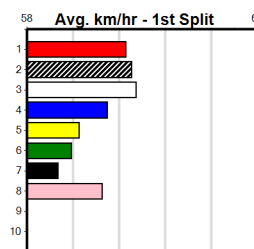

Trainer:

Box History

Geelong

3

3:42PM

(VIC time)

MILLERS MUZZLES (275+RANK)

Distance: 460m, Race Type: Maiden, Total Prizemoney: \$1,530
1st: \$1,000, 2nd: \$320, 3rd: \$160, 4th: \$50