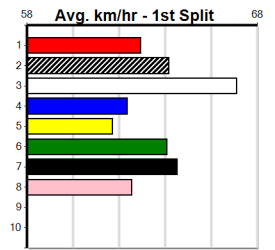

MERV JENNINGS SIGNS (275+RANK)

Distance: 400m, Race Type: Grade 7, Total Prizemoney: $1,530
1st: $1,000, 2nd: $320, 3rd: $160, 4th: $50

Watchdog Tips: ☐ ☐ ☐ ☐ ☐ Bet: ☐

Form	Box	Wgt	Dist	Track	Date	Time	BON	Margin	1st/2nd (Time)	PIR	Checked	Comment	WR	Split 1	S/P	Grade

1

PEPPERONI [7]
BK Bitch Apr-22 Sire: MY REDEEMER Dam: BELLE'S ON BOOST
Owner(s): Smith Racing (SYN), D Smith, J Smith
Winning Distances: < 300m (0) 300 - 399m (1) 400 - 499m (0) 500 - 599m (0) 600 - 699m (0) > 700m (0)
Winning Weights: 28.3(1)

5th (1)	28.4	400	GEL	R2	30-Jan-24	23.51	22.70	5.00L	GOGO SKYE (23.16)	M/65				8.77	$4.30	T3-M
3rd (8)	28.3	400	GEL	R1	06-Feb-24	23.17	22.65	1.75L	SPLIT REEF (23.07)	M/54				8.69	$20.20	M
1st (1)	28.3	390	WBL	R2	19-Feb-24	22.87	22.26	2.00L	ACTION ROYALE (23.00)	Q/21				8.82	$3.80	M
5th (7)	28.5	390	BAL	R4	28-Feb-24	22.97	22.00	9.50L	DAISY MAY (22.33)	Q/77				8.93	$17.40	7
2nd (2)	29.0	400	GEL	R9	12-Mar-24	23.44	22.57	1.00L	SCOOBY GRANGE (23.37)	M/44				8.82	$2.00	7
5th (2)	28.9	400	GEL	R10	18-Mar-24	23.38	22.63	7.00L	NOT FORGIVEN (22.89)	M/55				8.82	$8.30	X67
8th (7)	28.6	450	WBL	R5	26-Mar-24	26.67	25.55	12.00	SANDY'S LUNAR (25.88)	M/778				7.05	$13.50	7
8th (6)	29.3	450	WBL	R7	08-Apr-24	26.58	25.51	12.00	ASTON OPHELIA (25.74)	Q/488				6.88	$132.70	X67

Last 3 wins NOT included above

Trainer: Danielle Smith (Lara)

Box History

Bx	1st	2nd	3rd	4th	5th	6th	7th	8th
1	1				1			
2		1						
3					1			
4						1		
5								
6								1
7						1	1	1
8			1					

Prize Best Starts Trk/Dts APM: $1480.00 NBT 10-1-1-1 5-0-1-1 952

2

REDEEMER BELLE [7]
BK Bitch Apr-22 Sire: MY REDEEMER Dam: BELLE'S ON BOOST
Owner(s): Smith Racing (SYN), D Smith, J Smith
Winning Distances: < 300m (0) 300 - 399m (1) 400 - 499m (0) 500 - 599m (0) 600 - 699m (0) > 700m (0)
Winning Weights: 27.7(1)

7th (3)	28.2	390	SHP	R4	07-Mar-24	23.45	22.39	12.00	ASTON GOZO (22.62)	Q/67				8.93	$23.70	T3-7
2nd (6)	28.0	390	BAL	R9	15-Mar-24	22.52	22.08	6.50L	ZIVA BALE (22.08)	Q/23				8.50	$13.10	7
2nd (2)	27.9	390	BAL	R4	21-Mar-24	22.62	22.01	9.00L	SARAH LOUISE (22.01)	Q/22				8.47	$4.30	7
5th (5)	28.0	400	WGL	R4	30-Mar-24	23.24	22.74	6.00L	FIRST MATE (22.86)	Q/55				8.57	$23.20	7
5th (7)	27.8	410	HOR	R9	12-Apr-24	24.29	23.58	5.00L	MUSIC LESSON (23.95)	M/43				10.57	$20.70	X67
4th (6)	27.9	390	BAL	R3	17-Apr-24	23.04	22.22	7.00L	LAMIA LUCIA (22.58)	Q/43				8.64	$13.00	X67
6th (2)	27.9	400	GEL	R9	26-Apr-24	23.45	22.29	13.00	COMBO COL (22.57)	Q/36				8.56	$45.80	X67
8th (1)	28.0	400	WGL	R4	07-May-24	23.33	22.47	7.50L	POWER UP MAX (22.83)	Q/12				8.42	$63.80	X67

Last 3 wins NOT included above

1st (8) 27.7 390 BAL R1 28-Feb-24 22.58 22.00 0.50L KAYE NIGHT (22.61) M/11 8.57 $3.00 M

Trainer: Danielle Smith (Lara)

Box History

Bx	1st	2nd	3rd	4th	5th	6th	7th	8th
1			1					1
2		1	1					
3			1	1				1
4								
5					1	1		1
6		1		2				
7						1		
8	1							

Prize Best Starts Trk/Dts APM: $2525.00 NBT 18-1-2-3 6-0-0-1 1595