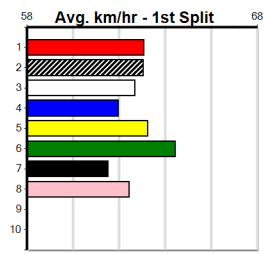

SPORTSBET SAME RACE MULTI (275+RANK)

Distance: 400m, Race Type: Grade 5, Total Prizemoney: $1,530
1st: $1,000, 2nd: $320, 3rd: $160, 4th: $50

Watchdog Tips: ☐ ☐ ☐ ☐ ☐ Bet: ☐

Form Box	Wgt	Dist	Track	Date	Time	BON	Margin	1st/2nd (Time)	PIR	Checked	Comment	WR	Split 1	S/P	Grade
COSMIC LEILANI [5]															
BK	Bitch		Jul-20		Sire: COSMIC RUMBLE			Dam: DAISY LARA			Trainer: Kevin Quinn (Cundare North)				
Owner(s): K Quinn															
Winning Distances: < 300m (0) 300 - 399m (1) 400 - 499m (3) 500 - 599m (0) 600 - 699m (0) > 700m (0)															
Winning Weights: 26.4(1) 27.0(1) 27.2(1) 27.6(1)															
2nd (2)	26.1	400	MTG	R11	28-Sep-23	23.83	23.07	3.00L FRIED GIBLET (23.62)					11.22	$4.00	RW
1st (3)	26.4	400	MTG	R10	05-Oct-23	23.96	23.49	2.00L CADILLAC BEAST (24.10)					11.14	$3.30	RWH
8th (4)	26.5	400	MTG	R4	12-Oct-23	24.09	23.10	14.00 SINS TO BURN (23.16)					11.31	$26.00	RWF
8th (5)	26.2	400	MTG	R11	19-Oct-23	24.56	23.34	14.00 MOE THEM DOWN (23.60)					11.46	$5.50	RW
8th (4)	25.8	400	MTG	R4	02-Nov-23	24.44	23.12	12.00 ZIPPY CADILLAC (23.63)					11.41	$10.00	RWH
8th (8)	25.9	390	WBL	R12	13-Nov-23	23.44	22.35	13.00 CARLETON STORY (22.58)	M/68				9.09	$35.90	5
8th (8)	26.4	400	MTG	R10	23-Nov-23	24.44	23.01	10.00 CADILLAC BEAST (23.75)					11.35	$5.00	RW
8th (1)	26.4	390	WBL	R12	27-Nov-23	23.79	22.34	14.00 CHASING JIMMY (22.88)	M/77				9.37	$36.70	5
Last 3 wins NOT included above															
1st (7)	27.2	390	WBL	R3	22-Aug-22	23.24	22.35	2.25L CHASING MINTY (23.39)	M/21				9.09	$8.50	M
1st (8)	27.0	400	MTG	R6	18-May-23	23.60	23.43	2.00L ZIPPY CADILLAC (23.75)	0	SAMP			11.08	$10.00	RW
1st (5)	27.6	400	MTG	R7	08-Jun-23	23.83	23.23	1.5L CADILLAC BURNS (23.94)	0					$7.50	RW

Box History								
Bx	1st	2nd	3rd	4th	5th	6th	7th	8th
1	1	1	1	1	1		2	1
2		2	1	1		2		
3	1		1	1	1		1	1
4				1		1		2
5	1		2				2	1
6				4				1
7	1					1	3	2
8	1					1	1	3

Prize Best	$4589.38
Starts	NBT
Trk/Dts	46-4-2-5
APM	9-0-0-0
	488