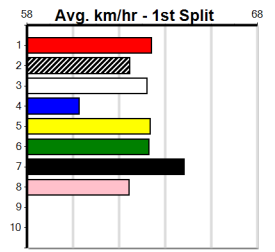

NP ELECTRICAL (275+RANK)

Distance: 400m, Race Type: Grade 7, Total Prizemoney: $1,530
1st: $1,000, 2nd: $320, 3rd: $160, 4th: $50

Watchdog Tips: [ ] [ ] [ ] [ ] Bet: [ ]

Form Box Wgt Dist Track Date Time BON Margin 1st/2nd (Time) PIR Checked Comment W/R Split 1 S/P Grade

WARDAN JILUNGIN [7]
BK Bitch Mar-22 Sire: ASTON DUKE Dam: TIBIALIS
Owner(s): Whitson and Medcraft (SYN), L Medcraft, S Medcraft, A Whitson
Winning Distances: < 300m (0) 300 - 399m (1) 400 - 499m (0) 500 - 599m (0) 600 - 699m (0) > 700m (0)
Winning Weights: 26.7(1)
5th (1) 27.3 390 SHP R3 21-Mar-24 22.73 22.23 3.25L BROADWAY ICON (22.51) Q/14 . . . . . 8.52 $12.70 T3-7
6th (3) 27.0 425 BEN R4 28-Mar-24 24.91 24.02 9.50L STELLA ROSE (24.28) M/245 . . . . . 6.66 $66.40 T3-7
6th (4) 27.1 390 BAL R3 01-Apr-24 23.38 22.14 12.00 HARTLAND PRINCE (22.55) M/76 . . . . . 8.87 $11.10 T3-7
8th (6) 27.2 390 BAL R9 07-Apr-24 23.35 21.82 21.00 STARLIGHT MINI (21.91) M/88 . . . . . 8.94 $106.00 X67
7th (2) 27.0 390 SHP R10 18-Apr-24 22.75 22.09 7.50L MARIETTA ICON (22.25) M/37 . . . . . 8.64 $53.50 T3-7
7th (6) 26.9 450 SHP R5 25-Apr-24 26.13 25.30 12.00 PEAKY CONE (25.30) Q/136 . . . . . 6.63 $56.30 X67
8th (2) 26.8 450 BAL R3 29-Apr-24 26.69 25.50 18.00 LYON BALE (25.50) M/677 . . . . . 6.86 $96.50 T3-7
6th (5) 26.6 390 SHP R3 09-May-24 23.20 22.22 7.50L MOVE OF MAGNUS (22.68) M/68 . . . . . 8.81 $21.50 7
Last 3 wins NOT included above
1st (7) 26.7 300 HVL R2 08-Mar-24 17.28 16.71 0.25L HARD ROTOR/RIPPED M/2 . . . . . 3.93 $11.30 T3-M

Box History
Bx 1st 2nd 3rd 4th 5th 6th 7th 8th
1 1 1 1 1 1 1 1
2 1 1 1 1 1 1 1
3 1 1 1 1 1 1 1
4 1 1 1 1 1 1 1
5 1 1 1 1 1 1 1
6 1 1 1 1 1 1 1
7 1 1 1 1 1 1 1
8 1 1 1 1 1 1 1
Prize Best $2170.00
Starts FSH
Trk/Dts 21-1-3-1
APM 0-0-0-0 1366

INWARD HARMONY [7]
WBK Bitch Mar-21 Sire: DELIVER Dam: URANA VEE EIGHT
Owner(s): colmarskano (SYN), C Baker, M Abela, K Abela
Winning Distances: < 300m (0) 300 - 399m (0) 400 - 499m (1) 500 - 599m (0) 600 - 699m (0) > 700m (0)
Winning Weights: 27.6(1)
4th (7) 27.8 515 SAP R9 28-Jan-24 30.56 29.61 13.00 WHATEVER TESS (29.71) M/4444 . . . . . 5.37 $35.60 X67
3rd (4) 27.2 500 BEN R9 03-Feb-24 28.98 28.39 8.00L SHAE SHAE CABANG (28.43) M/453 . . . . . 6.87 $33.20 X67
6th (1) 27.1 500 BEN R7 14-Feb-24 29.30 28.41 13.00 SIPPY CUP EMU (28.41) M/556 . . . . . 6.96 $46.70 T3-RW
3rd (1) 27.1 450 WBL R7 26-Feb-24 26.40 25.80 3.5L SAINT MADIX (26.15) M/433 . . . . . 6.89 $28.00 X67
7th (8) 27.4 525 MEP R4 06-Mar-24 31.45 29.98 15.00 EDGAR CLOGGS (30.41) S/7777 . . . . . 5.52 $49.50 X67H
7th (5) 27.4 525 MEP R11 13-Mar-24 31.12 30.03 9.00L COMBO COLO (30.52) S/8888 . . . . . 5.35 $157.40 X67
7th (4) 27.4 595 SAP R4 24-Mar-24 36.35 34.31 24.00 VIDEO REFEREE (34.73) M/6666 . . . . . 9.65 $46.10 RW
4th (1) 27.4 400 GEL R9 07-May-24 23.21 22.58 5.50L GO GIZMO GO (22.85) M/65 . . . . . 8.70 $83.00 7
Last 3 wins NOT included above
1st (3) 27.6 400 GEL R1 30-Oct-23 23.54 22.60 1.25L PERFECT STRANGER S/32 . . . . . 8.92 $10.00 M

Box History
Bx 1st 2nd 3rd 4th 5th 6th 7th 8th
1 1 1 1 1 1 1 1
2 1 1 1 1 1 1 1
3 1 1 1 1 1 1 1
4 1 1 1 1 1 1 1
5 1 1 1 1 1 1 1
6 1 1 1 1 1 1 1
7 1 1 1 1 1 1 1
8 1 1 1 1 1 1 1
Prize Best $1865.00
Starts 23.54(3)-30/10/23
Trk/Dts 22-1-0-3
APM 7-1-0-1 643