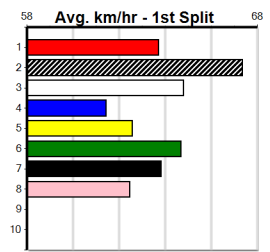

GREYHOUND CLUBS VICTORIA (275+RANK)

Distance: 400m, Race Type: Grade 5, Total Prizemoney: $1,530
1st: $1,000, 2nd: $320, 3rd: $160, 4th: $50

Watchdog Tips:

Bet:

Table with columns: Form Box, Wgt, Dist, Track, Date, Time, BON, Margin, 1st/2nd (Time), PIR, Checked, Comment, W/R, Split 1, S/P, Grade

KING POP [5]
BD Dog Dec-20 Sire: SHIMA BAR Dam: FIRE SWIFTY
Owner(s): S Bradley
Trainer: Stephen Tabb (Lara)
Winning Distances: < 300m (0) 300 - 399m (1) 400 - 499m (5) 500 - 599m (0) 600 - 699m (0) > 700m (0)
Winning Weights: 33.3(1) 33.5(1) 33.7(1) 34.3(1) 34.4(1) 35.9(1)
Box History table and Prize Best Starts table included.

IRISH BREW [5]
WBK Dog Aug-21 Sire: FERNANDO BALE Dam: CAPTAIN JACKIE
Owner(s): FOUR LEAF CLOVER (SYN), P Dwyer, A Buckley, P O'dea
Trainer: Jennifer Thorpe (Arthurs Creek)
Winning Distances: < 300m (0) 300 - 399m (3) 400 - 499m (0) 500 - 599m (0) 600 - 699m (0) > 700m (0)
Winning Weights: 29.2(1) 29.7(2)
Box History table and Prize Best Starts table included.

SLEEK MONIQUE [5]
BK Bitch May-21 Sire: MY REDEEMER Dam: MIMSTAR
Owner(s): K Lloyd
Trainer: Marcus Lloyd (Anakie)
Winning Distances: < 300m (0) 300 - 399m (2) 400 - 499m (1) 500 - 599m (0) 600 - 699m (0) > 700m (0)
Winning Weights: 26.4(1) 26.8(1) 27.2(1)
Box History table and Prize Best Starts table included.

HOOKED ON RED [5]
BK Dog Mar-21 Sire: HOOKED ON SCOTCH Dam: MEPUNGA BONNIE
Owner(s): Bonnie (SYN), M Pollard, G Stephenson
Trainer: Chris Johannsen (Devon Meadow)
Winning Distances: < 300m (0) 300 - 399m (1) 400 - 499m (7) 500 - 599m (0) 600 - 699m (0) > 700m (0)
Winning Weights: 32.2(1) 32.8(1) 33.3(1) 33.4(1) 33.5(1) 34.1(1) 34.2(1) 34.4(1)
Box History table and Prize Best Starts table included.

SHINY NEW TOY [5]
BE Dog Apr-22 Sire: SHIMA SHINE Dam: CHUN LI
Owner(s): Vi Alskar Hundar (SYN), A Lie, J Sharp
Trainer: Dylan Sharp (Lara)
Winning Distances: < 300m (0) 300 - 399m (0) 400 - 499m (3) 500 - 599m (0) 600 - 699m (0) > 700m (0)
Winning Weights: 28.6(1) 29.1(1) 29.3(1)
Box History table and Prize Best Starts table included.