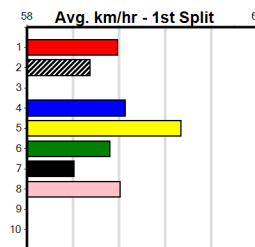

Average Winning Time:

Distance	Grade	Avg. Time
400m	Grade 6	22.76
400m	Grade 5	22.77
400m	Grade 7	22.83
400m	Maiden	22.91
460m	Grade 5	25.99
460m	Mixed 6/7	26.00
460m	Maiden	26.14

Track Record:

Distance	Time	Greyhound	Date Set
400m	21.995	UNLEASH COLLINDA	27-May-23
460m	25.106	BLACK MAGIC OPAL	18-Oct-13
520m	29.518	FERNANDO EXPRESS	27-Jul-18
596m	33.968	XYLIA ALLEN	15-Feb-13
680m	38.687	COLLINDA LADY	15-Apr-22

Geelong

TRACK INFO

Outer Track
Track Circumference: 631m
Radius Top Turn: 60m
Track Width: 5.2-7.0m
Radius Home Turn: 64m
Inner Track
Track Circumference: 443m
Radius of Turn: 31m
Track Width: 7.0m

Distance: 400m, Race Type: Maiden, Total Prizemoney: \$1,530
1st: \$1,000, 2nd: \$320, 3rd: \$160, 4th: \$50