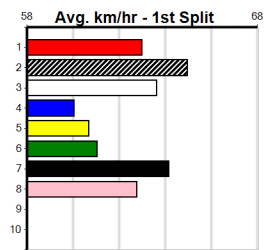

TOPCAT VIDEO PRODUCTIONS (275+RANK)

Distance: 460m, Race Type: Mixed 6/7, Total Prizemoney: $1,530
1st: $1,000, 2nd: $320, 3rd: $160, 4th: $50

Watchdog Tips: [ ] [ ] [ ] [ ] Bet: [ ]

ECO BALE (NSW)[7]
BD Dog Mar-22 Sire: JS FLAMIN ACE Dam: FAITHY BALE
Owner(s): B Wheeler
Trainer: Correy Grenfell (Anakie)
Winning Distances: < 300m (0) 300 - 399m (1) 400 - 499m (0) 500 - 599m (0) 600 - 699m (0) > 700m (0)
Winning Weights: 32.2(1)
3rd (5) 29.6 410 HOR R1 13-Feb-24 23.81 22.92 7.00L PEACHES (23.33) S/33 10.94 $11.10 M
2nd (3) 30.1 410 HOR R1 20-Feb-24 23.66 23.21 4.75L UTRILLO BALE (23.34) M/55 10.78 $7.70 M
2nd (5) 30.0 515 SAP R1 25-Feb-24 30.09 29.46 4.00L SHADOWS OF BLUE (29.81) M/2222 SW 5.21 $9.10 M
6th (4) 29.9 525 MEP R1 28-Feb-24 31.69 30.05 17.00 SCREECHING (30.52) M/5665 5.32 $2.50 M
7th (5) 30.2 515 SAP R2 03-Mar-24 30.56 29.28 7.00L KIPTUM (30.09) M/5677 5.30 $19.30 MH
4th (4) 30.6 460 GEL R4 12-Mar-24 26.67 26.15 4.50L XISCO BALE (26.37) Q/234 V3 6.83 $2.50 M
1st (6) 32.2 390 BAL R1 06-May-24 21.89 21.89 12.00 MUCK AROUND (22.67) M/11 SW 8.44 $2.50 T3-M
Last 3 wins NOT included above
Box History
Bx 1st 2nd 3rd 4th 5th 6th 7th 8th
1 1 1 1 1 1 1 1
2 1 1 1 1 1 1 1
3 1 1 1 1 1 1 1
4 1 1 1 1 1 1 1
5 1 1 1 1 1 1 1
6 1 1 1 1 1 1 1
7 1 1 1 1 1 1 1
8 1 1 1 1 1 1 1
Prize Best $2420.00 NBT
Starts 7-1-2-1
Trk/Dts 1-0-0-0
APM 1862

CHARLI MARLEY [7]
BK Bitch Jul-22 Sire: SH AVATAR Dam: FAIRYTALE WISH
Owner(s): C Capuano
Trainer: Chloe Dew (Anakie)
Winning Distances: < 300m (0) 300 - 399m (0) 400 - 499m (1) 500 - 599m (0) 600 - 699m (0) > 700m (0)
Winning Weights: 26.3(1)
3rd (2) 25.2 410 HOR R3 09-Apr-24 23.91 23.26 2.75L LANKY LARRY (23.73) M/22 10.54 $12.70 M
4th (4) 25.7 400 GEL R3 16-Apr-24 23.33 22.64 5.50L BLACKPOOL RANGER M/76 8.98 $9.50 M
4th (5) 26.0 410 HOR R1 19-Apr-24 23.95 23.40 2.75L RUXTON SPICE (23.78) M/65 10.74 $7.40 M
6th (4) 25.9 410 HOR R1 23-Apr-24 23.85 23.26 7.00L TASTE OF HELL (23.39) M/56 10.65 $29.80 M
1st (2) 26.3 400 GEL R1 07-May-24 23.08 22.58 5.00L LITERALLY (23.43) Q/11 8.49 $4.40 M
Last 3 wins NOT included above
Box History
Bx 1st 2nd 3rd 4th 5th 6th 7th 8th
1 1 1 1 1 1 1 1
2 1 1 1 1 1 1 1
3 1 1 1 1 1 1 1
4 1 1 1 1 1 1 1
5 1 1 1 1 1 1 1
6 1 1 1 1 1 1 1
7 1 1 1 1 1 1 1
8 1 1 1 1 1 1 1
Prize Best $1385.00 FSTD
Starts 5-1-0-1
Trk/Dts 0-0-0-0
APM 1333