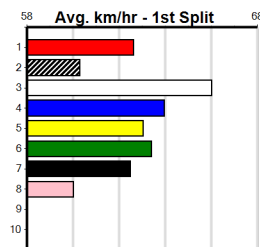

SPORTSBET BET WITH MATES (275+RANK)

Distance: 400m, Race Type: Maiden, Total Prizemoney: $1,530
1st: $1,000, 2nd: $320, 3rd: $160, 4th: $50

Watchdog Tips: ☐ ☐ ☐ ☐ ☐ Bet: ☐

Form	Box	Wgt	Dist	Track	Date	Time	BON	Margin	1st/2nd (Time)	PIR	Checked	Comment	W/R	Split 1	S/P	Grade

1

RIVER PLAY [M]
BK Dog Aug-22 Sire: AUSSIE INFRARED Dam: PAIR OF NINES
Owner(s): Vi Alskar Hundar (SYN), A Lie, J Sharp
Winning Distances: < 300m (0) 300 - 399m (0) 400 - 499m (0) 500 - 599m (0) 600 - 699m (0) > 700m (0)
Winning Weights:
8th (2) 31.2 400 GEL R2 03-May-24 23.50 22.45 11.00 SERIAL STICKER (22.78) M/75 . . . . . 8.84 $34.30 MH

Trainer: Dylan Sharp (Lara)

Box History

Bx	1st	2nd	3rd	4th	5th	6th	7th	8th
1								
2								1
3								
4								
5								
6								
7								
8								
Prize Best						$0.00		NBT
Starts						1-0-0-0		
Trk/Dts						1-0-0-0		
APM						0		

Last 3 wins NOT included above

2

RIORSON BALE [M]
BD Bitch Jul-22 Sire: FERAL FRANKY Dam: QUAIL BALE
Owner(s): B Wheeler
Winning Distances: < 300m (0) 300 - 399m (0) 400 - 499m (0) 500 - 599m (0) 600 - 699m (0) > 700m (0)
Winning Weights:
8th (8) 29.0 460 GEL R3 19-Apr-24 26.83 25.58 14.00 ELLIOTT (25.89) M/688 . . . . . 6.94 $27.90 MH
2nd (2) 28.8 400 GEL R1 26-Apr-24 22.94 22.29 0.025 TINKER BRUCE (22.94) Q/32 . . . . . 8.70 $6.70 M
4th (7) 28.4 450 BAL R2 06-May-24 26.37 25.55 9.00L PALDRON BALE (25.77) M/874 . . . . . 7.10 $4.10 T3-M

Trainer: Correy Grenfell (Anakie)

Box History

Bx	1st	2nd	3rd	4th	5th	6th	7th	8th
1								
2		1						
3								
4								
5								
6								
7				1				
8								1
Prize Best						$570.00		NBT
Starts						3-0-1-0		
Trk/Dts						1-0-1-0		
APM						570		

Last 3 wins NOT included above

3

SUDOKU ROSIE [M]
BK Bitch Jul-22 Sire: FERNANDO BALE Dam: STALENBERG
Owner(s): K Anderson
Winning Distances: < 300m (0) 300 - 399m (0) 400 - 499m (0) 500 - 599m (0) 600 - 699m (0) > 700m (0)
Winning Weights:
2nd (3) 25.9 390 WBL R2 18-Apr-24 23.00 22.32 2.00L GRACILIS (22.86) M/11 . . . . . 8.88 $2.80 MH
6th (4) 25.7 390 WBL R1 25-Apr-24 23.06 22.14 13.00 OFFENSIVE LADY (22.17) M/66 . . . . . 8.95 $8.10 MF
2nd (5) 26.0 400 GEL R2 07-May-24 22.90 22.58 3.00L GLORIA'S ENTITY (22.69) Q/22 . . . . . 8.40 $4.00 M

Trainer: Anthony Azzopardi (Rowsley)

Box History

Bx	1st	2nd	3rd	4th	5th	6th	7th	8th
1								
2								
3		1						
4						1		
5		1						
6								
7								
8								
Prize Best						$840.00		NBT
Starts						3-0-2-0		
Trk/Dts						1-0-1-0		
APM						840		

Last 3 wins NOT included above