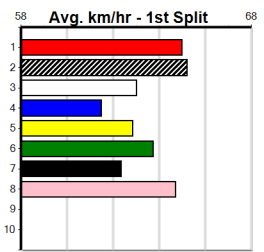

PARKER PUMPS (275+RANK)

Distance: 460m, Race Type: Grade 5, Total Prizemoney: $1,530
1st: $1,000, 2nd: $320, 3rd: $160, 4th: $50

Watchdog Tips: [ ] [ ] [ ] [ ]

Bet: [ ] [ ] [ ] [ ]

Form Box	Wgt	Dist	Track	Date	Time	BON	Margin	1st/2nd (Time)	PIR	Checked	Comment	WR	Split 1	S/P	Grade
1															
ASHLEE GIRL (TAS)[5]															
BK	Bitch			Jan-21		Sire: FERNANDO BALE			Dam: JALLA ROMELDA						
Owner(s): C Fahey															
Trainer: Billy Galea (Rockbank)															
Winning Distances: < 300m (0) 300 - 399m (0) 400 - 499m (4) 500 - 599m (1) 600 - 699m (0) > 700m (0)															
Winning Weights: 25.6(1) 26.4(1) 26.5(1) 26.7(2)															
4th (6)	26.2	350	HVL	R3	05-Nov-23	19.76	19.05	1.00L GLORIOUS GLORY (19.70)	M/6	.	.	.	6.66	$3.20	5
5th (2)	26.4	350	HVL	R11	12-Nov-23	19.91	19.21	2.50L SILVER ABILITY (19.75)	S/6	.	.	.	6.85	$2.60	5
7th (3)	26.5	425	BEN	R4	17-Nov-23	25.15	23.64	21.00 BURN ALONG (23.73)	M/777	.	VO	.	6.77	$69.90	5H
4th (6)	27.1	390	BAL	R5	08-Apr-24	22.81	22.25	8.50L WILD REPUTATION (22.25)	M/77	.	.	.	8.72	$38.10	T3-5
7th (3)	26.8	450	BAL	R8	15-Apr-24	26.28	25.49	7.50L SHOWGIRL SHIRLEY (25.76)	M/457	.	.	.	6.76	$20.30	T3-5
2nd (5)	26.8	450	BAL	R7	29-Apr-24	25.90	25.50	3.25L JARROD'S BOY (25.68)	M/532	.	W	.	6.78	$11.00	T3-5
3rd (3)	26.5	350	HVL	R8	03-May-24	19.76	19.59	0.75L HAMILLSON (19.72)	M/3	.	.	.	6.65	$3.00	T3-5
1st (4)	26.7	450	BAL	R7	06-May-24	25.78	25.55	0.50L WHAT A DOLL (25.81)	M/435	.	.	.	6.75	$2.60	T3-5
Last 3 wins NOT included above															
1st (7)	26.7	461	DHO	R6	21-Feb-23	26.59	25.91	0.75L BEAST INSIDE (26.64)	0	.	B2 SWAB	.	5.20	$8.50	XM5
1st (8)	26.4	461	HOB	R8	23-Mar-23	26.29	25.84	0.25L CRYPTO MODEL (26.31)	0	.	B4	.	5.12	$3.90	XM5
1st (4)	25.6	515	LCN	R9	10-Jul-23	30.32	29.37	1.00L TOP SPEED GEAR (30.39)	0	.	B C	.	5.15	$9.50	5

Box History								
Bx	1st	2nd	3rd	4th	5th	6th	7th	8th
1		2						1
2			1	1	1			1
3			1	3				3
4	2	1	1			1	1	
5			1		3	1		1
6			1	3	2			1
7	1				1		1	
8	2			1	1			
Prize Best								$17580.00
Starts								FSH 43-5-5-6
Trk/Dts								0-0-0-0
APM								2429