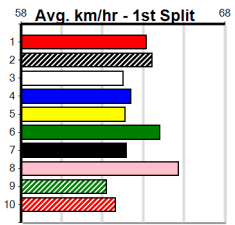

HOOKED ON SCOTCH AT STUD (275+ RA

Distance: 400m, Race Type: Grade 5, Total Prizemoney: $1,530
1st: $1,000, 2nd: $320, 3rd: $160, 4th: $50

4

3:32PM

(VIC time)

Watchdog Tips: **0 0 0 0** Bet: **0**