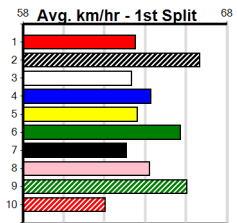

KHANS HOSPITALITY SERVICES (275+ RA

Distance: 400m, Race Type: Mixed 4/5, Total Prizemoney: $1,530
1st: $1,000, 2nd: $320, 3rd: $160, 4th: $50

Watchdog Tips: 0 0 0 0 Bet:

Main table containing race details for 10 races (1-10), including horse names, trainers, owners, and winning boxes.