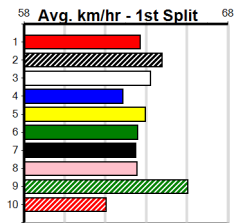

PAUA OF BUDDY AT STUD (275+ RANK)

Distance: 400m, Race Type: Grade 5, Total Prizemoney: $1,530
1st: $1,000, 2nd: $320, 3rd: $160, 4th: $50

Watchdog Tips: **0 0 0 0** Bet: **0**