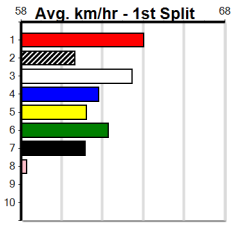

VIATEK (275+ RANK)

Distance: 460m, Race Type: Grade 7, Total Prizemoney: $1,530
1st: $1,000, 2nd: $320, 3rd: $160, 4th: $50

Watchdog Tips: **0 0 0 0** Bet: **.**

Form	Box	Weight	Dist	Track	Date	Time	BON	Margin	1st/2nd (Time)	PIR	Checked	Comment	W/R	Split 1	S/P	Grade

1 JAMS NIMBLE [7]

WBK B Jan-22 NEED MY MONEYNOW GRANDANA QUALITY

Trainer: John Bosnich (Devon Meadows)

5th (7)	23.4	400	WGL	R2	25-Apr-24	23.30	22.52	4.00	LARKA RIVER (23.03)	M/32	.	.	.	8.55	$8.70	M
1st (1)	23.7	400	WGL	R2	02-May-24	23.09	22.84	2.25	LMS. MANTRA ANNIE (23.24)	M/11	.	.	.	8.56	$2.20	T3-M
6th (5)	23.8	400	WGL	R9	09-May-24	23.97	23.16	10.00	HOT HAILEY (23.28)	S/66	.	SW	.	8.76	$15.20	7
5th (8)	23.8	395	TRA	R9	15-May-24	22.77	22.19	5.50	LABSOLUTE HAZE (22.40)	M/333	.	.	.	3.92	$36.40	X67

Owner(s): J Bosnich

Winning Boxes							
1	2	3	4	5	6	7	8
1							
Prize							
Best							
Starts							
Trk/Dst							
APM							

2 LAKEVIEW KIM [7]

WBD B Feb-22 FERNANDO BALE LAKEVIEW MAISEY

Trainer: Michelle Wilkins (Giffard West)

5th (1)	27.1	350	TRA	R9	15-Apr-24	20.31	19.87	3.75	LDUTCH RAMBO (20.06)	M/65	.	.	.	6.89	$9.10	7
7th (2)	27.3	435	SLE	R12	24-Apr-24	26.03	24.60	14.00	RUSTY PIE (25.07)	M/355	.	.	.	5.39	$3.70	X67
2nd (7)	27.1	350	TRA	R9	29-Apr-24	20.34	19.92	1.25	LLOLA'S THEME (20.25)	Q/12	.	.	.	6.69	$3.60	T3-7
6th (4)	27.4	350	TRA	R3	13-May-24	20.82	19.97	11.00	SPEEDY PAM (20.08)	M/67	.	.	.	7.01	$9.10	7

Owner(s): M Wilkins

Winning Boxes							
1	2	3	4	5	6	7	8
1							
Prize							
Best							
Starts							
Trk/Dst							
APM							

3 WILD ROVER (NSW)[7]

BK D Feb-22 AUSSIE INFRARED SANDAVE REBEL

Trainer: Cooper Hayes (Mill Park)

5th (1)	32.0	600	MEP	R7	03-Apr-24	35.52	34.77	4.25	CLASSIC GREY (35.22)	M/2222	.	SW	.	9.27	$16.20	X67
3rd (1)	32.0	595	SAP	R3	07-Apr-24	35.13	34.23	13.00	ELLA'S BABE (34.23)	Q/1222	.	.	.	9.33	$6.50	RW
7th (6)	31.3	350	HVL	R4	10-May-24	20.22	19.66	4.50	CLOSED DOOR (19.91)	M/7	.	SW	.	6.87	$9.80	T3-7
4th (6)	31.3	400	GEL	R9	14-May-24	23.39	22.84	4.25	LAPHNEE'S GOLD (23.10)	M/44	.	.	.	8.69	$2.70	7

Owner(s): R Boyle

Winning Boxes							
1	2	3	4	5	6	7	8
			1				
Prize							
Best							
Starts							
Trk/Dst							
APM							

4 MIRA BALE (NSW)[7]

WBD B Mar-22 FERNANDO BALE ALERA BALE

Trainer: Luke Harris (Somerville)

F (2)	26.8	500	BEN	R7	24-Apr-24	0.00	28.24	.	IPPING GWEN (28.73)	M/388	.	V10	.	6.68	$6.10	T3-RW
4th (2)	26.4	435	SLE	R3	05-May-24	25.04	24.32	6.00	SODA HAWK (24.65)	M/666	.	.	.	5.48	$26.40	7
7th (6)	26.4	510	SLE	R5	08-May-24	29.80	28.97	6.50	MAYBE EVEN YOU (29.36)	M/686	.	.	.	9.70	$35.70	X67
6th (8)	26.6	460	WGL	R5	18-May-24	26.77	26.24	2.75	DASHER BALE (26.59)	M/675	.	.	.	6.82	$11.50	X67

Owner(s): L Harris

Winning Boxes							
1	2	3	4	5	6	7	8
					1		
Prize							
Best							
Starts							
Trk/Dst							
APM							

5 CASH FOR KOTA [7]

BKW B Jun-22 ASTON DEE BEE MIA'S HAND

Trainer: Donna Dean (Nyora)

5th (5)	24.9	435	SLE	R1	05-May-24	25.44	24.32	6.50	VELOX BALE (25.00)	M/455	.	.	.	5.45	$52.40	M
6th (2)	24.6	400	WGL	R2	09-May-24	23.87	23.16	8.00	FLYING TATUM (23.32)	Q/36	.	.	.	8.63	$28.40	M
1st (7)	24.5	515	SAP	R1	13-May-24	30.36	29.81	1.75	LOAKLYN BALE (30.48)	M/1111	.	.	.	5.33	$18.10	M
7th (1)	24.6	510	SLE	R4	19-May-24	30.06	28.53	16.00	BLUEY LA LA (28.96)	M/377	.	.	.	9.76	$16.40	X67

Owner(s): R Haines

Winning Boxes							
1	2	3	4	5	6	7	8
						1	
Prize							
Best							
Starts							
Trk/Dst							
APM