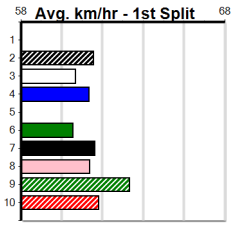

SPORTSBET BET WITH MATES (275+ RAN

Distance: 400m, Race Type: Maiden, Total Prizemoney: $1,530
1st: $1,000, 2nd: $320, 3rd: $160, 4th: $50

1
2:24PM
(VIC time)

Watchdog Tips: **0 0 0 0** Bet: **0**