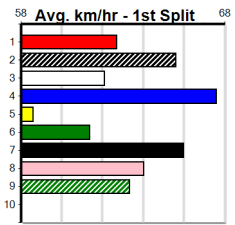

BARN BAR FUNCTION ROOM (275+ RANK)

Distance: 400m, Race Type: Grade 7, Total Prizemoney: $1,530
1st: $1,000, 2nd: $320, 3rd: $160, 4th: $50

3

3:12PM

(VIC time)

Watchdog Tips: 0 0 0 0 **Bet:** .