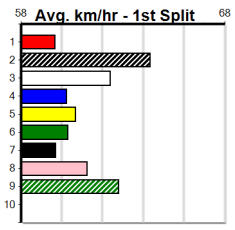

Warragul

SENNACHIE AT STUD (275+ RANK)

Distance: 460m, Race Type: Maiden, Total Prizemoney: $1,530
1st: $1,000, 2nd: $320, 3rd: $160, 4th: $50

2
2:47PM
(VIC time)

Watchdog Tips: 0 0 0 0 **Bet:** .