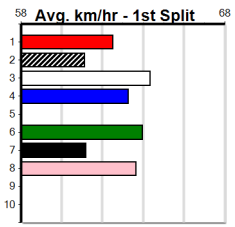

10 * NO RESERVE *****
 Trainer:
 Owner(s):

1	2	3	4	5	6	7	8
1							
Prize Best							
Starts							
Trk/Dst							
APM							

Warragul

8

4:54PM

(VIC time)

SHIMA SHINE AT STUD (275+ RANK)

Distance: 460m, Race Type: Mixed 4/5, Total Prizemoney: \$1,530
1st: \$1,000, 2nd: \$320, 3rd: \$160, 4th: \$50