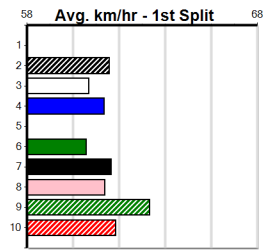

SPORTSBET BET WITH MATES (275+ RANK)

Distance: 400m, Race Type: Maiden, Total Prizemoney: $1,530
1st: $1,000, 2nd: $320, 3rd: $160, 4th: $50

Watchdog Tips: ☐ ☐ ☐ ☐ ☐ Bet:

1

Form	Box	Wgt	Dist	Track	Date	Time	BON	Margin	1st/2nd (Time)	PIR	Checked	Comment	WR	Split 1	S/P	Grade
HURRICANE MISCHA [M]																
F		Bitch		Apr-20		Sire: SMOKE HOME			Dam: FALLEN STAR			Trainer: Victoria Sultana (Trafalgar East)				
Owner(s): V Sultana																
Winning Distances: < 300m (0) 300 - 399m (0) 400 - 499m (0) 500 - 599m (0) 600 - 699m (0) > 700m (0)																
Winning Weights:																
6th (8)	25.6	400	WGL	R1	21-Nov-23	24.90	22.46	28.00	STEVIE'S GIRL (22.97)	M/76	.	V10	.	9.14	$33.20	MH
7th (2)	24.9	350	TRA	R1	13-May-24	21.71	19.97	14.00	SMOOTH FIRE (20.74)	S/87	.	.	.	7.20	$29.70	M
Last 3 wins NOT included above																

Box History

Bx	1st	2nd	3rd	4th	5th	6th	7th	8th
1								
2								1
3								
4								
5								
6								
7								
8							1	

Prize Best: $0.00 NBT
Starts: 2-0-0-0
Trk/Dts: 1-0-0-0
APM: 0

2

Form	Box	Wgt	Dist	Track	Date	Time	BON	Margin	1st/2nd (Time)	PIR	Checked	Comment	WR	Split 1	S/P	Grade
JUDGE JEBRYNAH (NSW)[M]																
BK		Dog		Feb-22		Sire: WOW			Dam: LITTLE JEBRYNAH			Trainer: Bryan Sykes (Upper Beaconsfield)				
Owner(s): B Sykes																
Winning Distances: < 300m (0) 300 - 399m (0) 400 - 499m (0) 500 - 599m (0) 600 - 699m (0) > 700m (0)																
Winning Weights:																
5th (1)	29.7	395	TRA	R2	01-Mar-24	22.86	22.08	7.00L	JACKPOT JAMIE (22.38)	S/544	.	.	.	3.96	$3.20	M
5th (4)	29.6	400	GEL	R1	09-Mar-24	24.17	22.50	19.00	SUPER SEDAN (22.90)	M/76	.	.	.	9.09	$7.20	M
2nd (7)	29.9	400	WGL	R3	18-May-24	23.38	22.82	5.50L	BON STAR (23.02)	M/33	.	.	.	8.67	$4.00	M
Last 3 wins NOT included above																

Box History

Bx	1st	2nd	3rd	4th	5th	6th	7th	8th
1					1			
2								
3								
4					1			
5								
6								
7		1						
8								

Prize Best: $320.00 NBT
Starts: 3-0-1-0
Trk/Dts: 1-0-1-0
APM: 320

3

Form	Box	Wgt	Dist	Track	Date	Time	BON	Margin	1st/2nd (Time)	PIR	Checked	Comment	WR	Split 1	S/P	Grade
SKY BLAZER [M]																
BK		Bitch		Jan-22		Sire: MEPUNGA BLAZER			Dam: HEAVEN ROCKS			Trainer: Carl Haas (Tynong)				
Owner(s): J Churchman																
Winning Distances: < 300m (0) 300 - 399m (0) 400 - 499m (0) 500 - 599m (0) 600 - 699m (0) > 700m (0)																
Winning Weights:																
2nd (1)	27.5	395	TRA	R3	06-Mar-24	22.55	22.15	2.00L	DOLLAR SHORT (22.42)	M/422	.	.	.	3.77	$9.10	M
3rd (2)	27.4	395	TRA	R1	29-Mar-24	22.67	22.06	0.75L	BIG JIM (22.63)	M/121	.	.	.	3.80	$4.90	M
6th (8)	28.1	395	TRA	R1	03-Apr-24	23.09	22.16	7.50L	LUXFORD (22.57)	M/334	.	.	.	3.85	$2.70	M
4th (5)	27.8	395	TRA	R2	06-Apr-24	22.68	22.30	1.75L	INDI GOES BANG (22.57)	M/443	.	.	.	3.88	$2.90	M
8th (5)	28.3	400	WGL	R2	11-Apr-24	23.80	22.60	5.00L	UNINHABITED MAN (23.45)	M/76	.	.	.	8.89	$2.10	T3-M
3rd (4)	27.3	350	TRA	R1	20-May-24	20.55	19.98	2.75L	WINCKIE BALE (20.36)	M/63	.	.	.	7.00	$3.50	T3-M
Last 3 wins NOT included above																

Box History

Bx	1st	2nd	3rd	4th	5th	6th	7th	8th
1		1						
2			1					
3								
4				1				
5					1			1
6								
7								
8							1	

Prize Best: $990.00 NBT
Starts: 6-0-1-2
Trk/Dts: 1-0-0-0
APM: 720