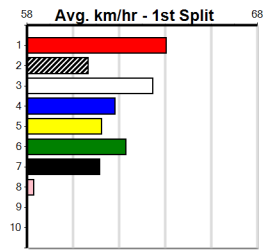

VIATEK (275+ RANK)

Distance: 460m, Race Type: Grade 7, Total Prizemoney: $1,530
1st: $1,000, 2nd: $320, 3rd: $160, 4th: $50

Watchdog Tips:

Bet:

Table with columns: Form Box, Wgt, Dist, Track, Date, Time, BON, Margin, 1st/2nd (Time), PIR, Checked, Comment, W/R, Split 1, S/P, Grade

JAMS NIMBLE [7]
WBK Bitch Jan-22
Sire: NEED MY MONEYNOW Dam: GRANDANA QUALI
Trainer: John Bosnich (Devon Meadows)
Winning Distances: < 300m (0) 300 - 399m (0) 400 - 499m (1) 500 - 599m (0) 600 - 699m (0) > 700m (0)
Winning Weights: 23.7(1)
Race results table with columns: Rank, Wgt, Dist, Track, Date, Time, BON, Margin, Sire, Dam, PIR, Checked, Comment, W/R, Split 1, S/P, Grade, Prize, Best Starts, Trk/Dts, APM

LAKEVIEW KIM [7]
WBD Bitch Feb-22
Sire: FERNANDO BALE Dam: LAKEVIEW MAISEY
Trainer: Michelle Wilkins (Giffard West)
Winning Distances: < 300m (0) 300 - 399m (0) 400 - 499m (1) 500 - 599m (0) 600 - 699m (0) > 700m (0)
Winning Weights: 27.6(1)
Race results table with columns: Rank, Wgt, Dist, Track, Date, Time, BON, Margin, Sire, Dam, PIR, Checked, Comment, W/R, Split 1, S/P, Grade, Prize, Best Starts, Trk/Dts, APM

WILD ROVER (NSW)[7]
BK Dog Feb-22
Sire: AUSSIE INFRARED Dam: SANDAVE REBEL
Trainer: Cooper Hayes (Mill Park)
ENG BEN 2024-05-22
Winning Distances: < 300m (0) 300 - 399m (0) 400 - 499m (1) 500 - 599m (0) 600 - 699m (0) > 700m (0)
Winning Weights: 31.3(1)
Race results table with columns: Rank, Wgt, Dist, Track, Date, Time, BON, Margin, Sire, Dam, PIR, Checked, Comment, W/R, Split 1, S/P, Grade, Prize, Best Starts, Trk/Dts, APM

MIRA BALE (NSW)[7]
WBD Bitch Mar-22
Sire: FERNANDO BALE Dam: ALERA BALE
Trainer: Luke Harris (Somerville)
Winning Distances: < 300m (0) 300 - 399m (0) 400 - 499m (0) 500 - 599m (1) 600 - 699m (0) > 700m (0)
Winning Weights: 26.6(1)
Race results table with columns: Rank, Wgt, Dist, Track, Date, Time, BON, Margin, Sire, Dam, PIR, Checked, Comment, W/R, Split 1, S/P, Grade, Prize, Best Starts, Trk/Dts, APM

CASH FOR KOTA [7]
BKW Bitch Jun-22
Sire: ASTON DEE BEE Dam: MIA'S HAND
Trainer: Donna Dean (Nyora)
Winning Distances: < 300m (0) 300 - 399m (0) 400 - 499m (0) 500 - 599m (1) 600 - 699m (0) > 700m (0)
Winning Weights: 24.5(1)
Race results table with columns: Rank, Wgt, Dist, Track, Date, Time, BON, Margin, Sire, Dam, PIR, Checked, Comment, W/R, Split 1, S/P, Grade, Prize, Best Starts, Trk/Dts, APM

1

2

3

4

5