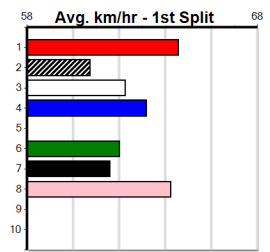

HARD STYLE RICO AT STUD (275+ RANK)

Distance: 460m, Race Type: Grade 5, Total Prizemoney: $1,530
1st: $1,000, 2nd: $320, 3rd: $160, 4th: $50

Watchdog Tips:

Bet:

Table with columns: Form Box, Wgt, Dist, Track, Date, Time, BON, Margin, 1st/2nd (Time), PIR, Checked, Comment, WR, Split 1, S/P, Grade

TEASER'S BEAUTY [5]
WBEBD Bitch Dec-21
Sire: FERNANDO BALE Dam: BEAUTIFUL TEASE
Trainer: Uta Bickerton (Pearcedale)
Winning Distances: < 300m (0) 300 - 399m (3) 400 - 499m (0) 500 - 599m (0) 600 - 699m (0) > 700m (0)
Winning Weights: 27.5(1) 27.8(1) 28.1(1)
Race results table with columns: Rank, Wgt, Dist, Track, Date, Time, BON, Margin, 1st/2nd (Time), PIR, Checked, Comment, WR, Split 1, S/P, Grade

Box History table for Teaser's Beauty with columns: Bx, 1st, 2nd, 3rd, 4th, 5th, 6th, 7th, 8th

YARRELL BALE (NSW)[5]
F Dog Oct-20
Sire: ALLEN DEED Dam: KACHINA ALLEN
Trainer: Tammy Kennedy - harris (Somerv)
Winning Distances: < 300m (0) 300 - 399m (0) 400 - 499m (3) 500 - 599m (3) 600 - 699m (0) > 700m (0)
Winning Weights: 30.4(1) 30.7(1) 31.0(1) 31.4(1) 31.8(2)
Race results table with columns: Rank, Wgt, Dist, Track, Date, Time, BON, Margin, 1st/2nd (Time), PIR, Checked, Comment, WR, Split 1, S/P, Grade

Box History table for Yarrell Bale with columns: Bx, 1st, 2nd, 3rd, 4th, 5th, 6th, 7th, 8th

FREE FALLING [5]
RF Dog Feb-21
Sire: BERNARDO Dam: RADIANT ANGEL
Trainer: Leon Lacy (Noble Park)
Winning Distances: < 300m (0) 300 - 399m (1) 400 - 499m (3) 500 - 599m (0) 600 - 699m (0) > 700m (0)
Winning Weights: 31.9(1) 32.4(1) 32.7(1) 32.8(1)
Race results table with columns: Rank, Wgt, Dist, Track, Date, Time, BON, Margin, 1st/2nd (Time), PIR, Checked, Comment, WR, Split 1, S/P, Grade

Box History table for Free Falling with columns: Bx, 1st, 2nd, 3rd, 4th, 5th, 6th, 7th, 8th

SONS OF TOM [5]
BK Dog Jun-21
Sire: ASTON KIMETTO Dam: CHOCHLIK
Trainer: Thomas Currie (Drouin)
Winning Distances: < 300m (0) 300 - 399m (3) 400 - 499m (1) 500 - 599m (0) 600 - 699m (0) > 700m (0)
Winning Weights: 36.0(2) 36.2(2)
Race results table with columns: Rank, Wgt, Dist, Track, Date, Time, BON, Margin, 1st/2nd (Time), PIR, Checked, Comment, WR, Split 1, S/P, Grade

Box History table for Sons of Tom with columns: Bx, 1st, 2nd, 3rd, 4th, 5th, 6th, 7th, 8th

*** VACANT BOX ***
Sire: Dam:
Trainer:
Winning Distances: < 300m (0) 300 - 399m (0) 400 - 499m (0) 500 - 599m (0) 600 - 699m (0) > 700m (0)
Winning Weights:
Box History

1

2

3

4

5