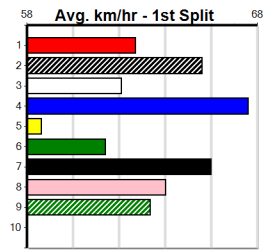

BARN BAR FUNCTION ROOM (275+ RANK)

Distance: 400m, Race Type: Grade 7, Total Prizemoney: $1,530
1st: $1,000, 2nd: $320, 3rd: $160, 4th: $50

Watchdog Tips:

Bet:

Form Box	Wgt	Dist	Track	Date	Time	BON	Margin	1st/2nd (Time)	PIR	Checked	Comment	WR	Split 1	S/P	Grade

1

ODIN BALE (NSW)[7]

BKBD Dog Mar-22 Sire: FERNANDO BALE Dam: HOUSTON BALE
Owner(s): L Harris Trainer: Tammy Kennedy - harris (Somerv)
Winning Distances: < 300m (0) 300 - 399m (0) 400 - 499m (1) 500 - 599m (0) 600 - 699m (0) > 700m (0)
Winning Weights: 32.9(1)

3rd (6)	32.7	410	HOR	R3	16-Apr-24	23.60	23.10	6.50L YASH BALE (23.17)	M/33				10.42	$22.00	MF
5th (1)	32.7	400	WGL	R2	23-Apr-24	23.19	22.71	6.00L SMOKIN' PADDY (22.80)	M/65				8.74	$4.90	M
4th (3)	32.3	400	GEL	R1	27-Apr-24	23.50	22.35	7.50L BLACKPOOL TRIP (23.01)	S/65				9.06	$5.20	M
7th (2)	32.8	400	WGL	R1	02-May-24	23.72	22.84	12.00L ASTON IMAGE (22.92)	M/45				8.76	$2.60	T3-M
2nd (5)	33.0	390	BAL	R9	06-May-24	22.57	21.89	0.25L URANO BALE (22.56)	M/12				8.71	$9.60	T3-M
4th (1)	33.2	400	WGL	R2	09-May-24	23.81	23.16	7.00L FLYING TATUM (23.32)	M/24				8.63	$4.50	M
1st (3)	32.9	400	WGL	R3	14-May-24	23.42	22.61	0.05L WHERE'S MY MOJO (23.42)	M/53				8.84	$6.30	M
3rd (1)	33.0	400	WGL	R4	18-May-24	23.15	22.82	4.75L OUR YOGI (22.82)	M/43				8.65	$4.50	7

Last 3 wins NOT included above

Box History								
Bx	1st	2nd	3rd	4th	5th	6th	7th	8th
1	1	1	1	1	1	1	1	1
2								
3	1			1				1
4								
5		1						
6			1					
7								
8					1			

Prize Best	$2585.00
Starts	23.42(3)-14/5/24
Trk/Dts	9-1-1-2
APM	5-1-0-1
	2525

2

ASTON IMAGE [7]

BD Dog Oct-21 Sire: ASTON DEE BEE Dam: ASTON GEISHA
Owner(s): R Borda Trainer: John Bosnich (Devon Meadows)
Winning Distances: < 300m (0) 300 - 399m (0) 400 - 499m (1) 500 - 599m (0) 600 - 699m (0) > 700m (0)
Winning Weights: 34.4(1)

2nd (8)	33.8	300	HVL	R1	10-Mar-24	17.21	16.33	0.75L NOVEMBER RAIN (17.17)	M/5				4.05	$11.00	M
6th (6)	34.9	350	TRA	R3	17-Apr-24	20.40	19.73	5.00L OMEGA ROSITA (20.06)	M/77				7.01	$8.90	M
1st (1)	34.4	400	WGL	R1	02-May-24	22.92	22.84	2.50L WEEONA BORIS (23.08)	Q/11		SW		8.44	$4.30	T3-M
2nd (2)	34.4	400	WGL	R9	09-May-24	23.32	23.16	0.75L HOT HAILEY (23.28)	M/21				8.57	$2.50	7
4th (2)	34.1	350	TRA	R3	15-May-24	20.52	19.69	11.00L POSH PAWS (19.76)	S/65				6.81	$13.50	X67
7th (5)	34.3	300	HVL	R2	19-May-24	17.14	16.55	5.00L MISSES EASY (16.80)	S/8				4.30	$78.50	X67

Last 3 wins NOT included above

Box History								
Bx	1st	2nd	3rd	4th	5th	6th	7th	8th
1	1							
2		1		1				
3								
4								
5								1
6						1		
7								
8		1						

Prize Best	$1915.00
Starts	22.92(1)-2/5/24
Trk/Dts	6-1-2-0
APM	2-1-1-0
	1707