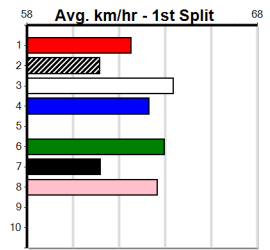

SHIMA SHINE AT STUD (275+ RANK)

Distance: 460m, Race Type: Mixed 4/5, Total Prizemoney: $1,530
1st: $1,000, 2nd: $320, 3rd: $160, 4th: $50

Watchdog Tips:

Bet:

Table with columns: Form Box, Wgt, Dist, Track, Date, Time, BON, Margin, 1st/2nd (Time), PIR, Checked, Comment, W/R, Split 1, S/P, Grade

DARNUM DIVA [5]
BK Bitch May-19
Sire: FABREGAS Dam: STRETCH LIMO
Trainer: Peter Handley (Darnum)
Winning Distances: < 300m (0) 300 - 399m (0) 400 - 499m (2) 500 - 599m (4) 600 - 699m (1) > 700m (0)
Winning Weights: 31.3(1) 31.9(1) 32.3(2) 32.6(2) 33.0(1)
Box History table and Prize Best Starts table included.

DUSTY OLD ROAD [4]
F Dog Apr-21
Sire: HOOKED ON SCOTCH Dam: TINDERELLA
Trainer: Cindy Fulford (Maffra)
Winning Distances: < 300m (0) 300 - 399m (2) 400 - 499m (5) 500 - 599m (2) 600 - 699m (0) > 700m (0)
Winning Weights: 32.7(1) 33.0(1) 33.1(1) 33.5(2) 33.7(1) 34.2(1) 34.6(1) 35.5(1)
Box History table and Prize Best Starts table included.

MAJESTIC JAY [5]
BK Dog Feb-20
Sire: XTREME KNOCKA Dam: FREEDOM FIRE
Trainer: Malcolm Carr (Devon Meadows)
Winning Distances: < 300m (0) 300 - 399m (1) 400 - 499m (4) 500 - 599m (9) 600 - 699m (0) > 700m (0)
Winning Weights: 31.8(1) 32.0(1) 32.1(1) 32.4(1) 32.6(1) 32.8(1) 33.0(5) 33.3(2) 33.5(1)
Box History table and Prize Best Starts table included.

AUDACIOUS LIVVY [5]
BK Bitch Sep-21
Sire: MAGIC SPRITE Dam: AUDACIOUS GRACE
Trainer: Diane Wainwright (Rosedale)
Winning Distances: < 300m (0) 300 - 399m (1) 400 - 499m (3) 500 - 599m (0) 600 - 699m (0) > 700m (0)
Winning Weights: 26.1(1) 26.2(1) 26.3(1) 26.6(1)
Box History table and Prize Best Starts table included.

*** VACANT BOX ***
Sire: Dam:
Trainer:
Winning Distances: < 300m (0) 300 - 399m (0) 400 - 499m (0) 500 - 599m (0) 600 - 699m (0) > 700m (0)
Winning Weights:
Box History table included.

1

2

3

4

5