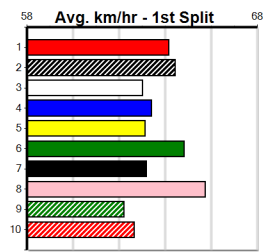

HOOKED ON SCOTCH AT STUD (275+ RANK)

Distance: 400m, Race Type: Grade 5, Total Prizemoney: $1,530
1st: $1,000, 2nd: $320, 3rd: $160, 4th: $50

Watchdog Tips:

Bet:

Table with columns: Form Box, Wgt, Dist, Track, Date, Time, BON, Margin, 1st/2nd (Time), PIR, Checked, Comment, WR, Split 1, S/P, Grade

PACIFIC PEARL [5]
BK Bitch May-20
Owner(s): U Bickerton
Sire: AUSSIE INFRARED Dam: OH SERENA
Trainer: Uta Bickerton (Pearcedale)
Winning Distances: < 300m (0) 300 - 399m (1) 400 - 499m (3) 500 - 599m (0) 600 - 699m (0) > 700m (0)
Winning Weights: 25.0(1) 25.4(1) 26.3(1) 26.6(1)
Race results table with columns: Rank, Horses, Dist, Wgt, Track, Date, Time, Margin, 1st/2nd (Time), PIR, Checked, Comment, WR, Split 1, S/P, Grade

Box History table for Pacific Pearl with columns: Bx, 1st, 2nd, 3rd, 4th, 5th, 6th, 7th, 8th
Prize Best Starts Trk/Dts APM

LOCKED AND READY [5]
BK Dog Jun-19
Owner(s): J Carr
Sire: FULLY LOADED Dam: PRINCESS GEMINI
Trainer: John Carr (Devon Meadows)
Winning Distances: < 300m (0) 300 - 399m (15) 400 - 499m (6) 500 - 599m (0) 600 - 699m (0) > 700m (0)
Winning Weights: 29.7(1) 30.0(1) 30.2(1) 30.4(2) 30.5(1) 30.6(3) 30.7(1) 30.9(2) 31.0(2) 31.1(2) 31.2(1) 31.3(1) 31.6(1)
Race results table with columns: Rank, Horses, Dist, Wgt, Track, Date, Time, Margin, 1st/2nd (Time), PIR, Checked, Comment, WR, Split 1, S/P, Grade

Box History table for Locked and Ready with columns: Bx, 1st, 2nd, 3rd, 4th, 5th, 6th, 7th, 8th
Prize Best Starts Trk/Dts APM

QUEEN KATHLEEN [5]
BK Bitch Apr-19
Owner(s): M Height
Sire: JESAULENKO Dam: IT'S HER FATE
Trainer: Matthew Height (Yarragon)
Winning Distances: < 300m (0) 300 - 399m (0) 400 - 499m (8) 500 - 599m (0) 600 - 699m (0) > 700m (0)
Winning Weights: 27.7(1) 28.0(1) 28.3(1) 28.5(1) 28.7(1) 28.8(1) 29.0(1) 29.2(1)
Race results table with columns: Rank, Horses, Dist, Wgt, Track, Date, Time, Margin, 1st/2nd (Time), PIR, Checked, Comment, WR, Split 1, S/P, Grade

Box History table for Queen Kathleen with columns: Bx, 1st, 2nd, 3rd, 4th, 5th, 6th, 7th, 8th
Prize Best Starts Trk/Dts APM

IASON BALE (NSW)[5]
WF Dog Jan-21
Owner(s): L Harris
Sire: ORSON ALLEN Dam: QUIP ALLEN
Trainer: Luke Harris (Somerville)
Winning Distances: < 300m (0) 300 - 399m (3) 400 - 499m (6) 500 - 599m (1) 600 - 699m (0) > 700m (0)
Winning Weights: 31.6(3) 31.9(1) 32.4(3) 32.5(1) 32.6(1) 32.9(1)
Race results table with columns: Rank, Horses, Dist, Wgt, Track, Date, Time, Margin, 1st/2nd (Time), PIR, Checked, Comment, WR, Split 1, S/P, Grade

Box History table for Iason Bale with columns: Bx, 1st, 2nd, 3rd, 4th, 5th, 6th, 7th, 8th
Prize Best Starts Trk/Dts APM

SKY HIGH DREAMS [5]
BD Bitch Dec-21
Owner(s): A Gringhuis
Sire: MY REDEEMER Dam: AVA'S DREAM
Trainer: Arend Gringhuis (Ripplebrook)
Winning Distances: < 300m (0) 300 - 399m (0) 400 - 499m (3) 500 - 599m (0) 600 - 699m (0) > 700m (0)
Winning Weights: 28.8(1) 29.6(1) 30.1(1)
Race results table with columns: Rank, Horses, Dist, Wgt, Track, Date, Time, Margin, 1st/2nd (Time), PIR, Checked, Comment, WR, Split 1, S/P, Grade