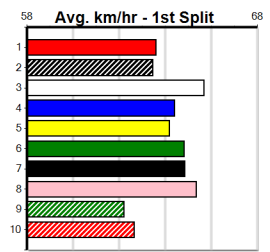

OAKS SUPER BOX FOR HIRE (275+ RANK)

Distance: 400m, Race Type: Grade 5, Total Prizemoney: $1,530
1st: $1,000, 2nd: $320, 3rd: $160, 4th: $50

Watchdog Tips:

Bet:

Table header with columns: Form Box, Wgt, Dist, Track, Date, Time, BON, Margin, 1st/2nd (Time), PIR, Checked, Comment, W/R, Split 1, S/P, Grade

Block Busted [5] Biks
BK Dog May-20
Sire: ASTON DEE BEE Dam: IMA FAIRYTALE
Trainer: Garry Barnsley (Morwell)
Winning Distances: < 300m (0) 300 - 399m (4) 400 - 499m (3) 500 - 599m (0) 600 - 699m (0) > 700m (0)
Winning Weights: 34.4(2) 34.5(2) 34.7(1) 34.8(1) 35.4(1)
Box History table and Prize Best Starts table included.

Pancho Tommy [5]
BK Dog Jul-20
Sire: FABREGAS Dam: YIELDING
Trainer: John Musselwhite (Lindenow)
Winning Distances: < 300m (0) 300 - 399m (6) 400 - 499m (5) 500 - 599m (0) 600 - 699m (0) > 700m (0)
Winning Weights: 35.5(1) 35.6(1) 36.1(1) 36.3(1) 36.4(4) 36.5(1) 36.7(1) 37.0(1)
Box History table and Prize Best Starts table included.

Phantom Rex [5]
BK Dog Oct-20
Sire: OUT OF RANGE Dam: RAINE ALLEN
Trainer: Michael Italia (Pearcedale)
Winning Distances: < 300m (0) 300 - 399m (3) 400 - 499m (6) 500 - 599m (0) 600 - 699m (0) > 700m (0)
Winning Weights: 29.4(1) 30.0(1) 30.1(1) 30.2(1) 30.4(1) 30.5(2) 30.7(1) 30.9(1)
Box History table and Prize Best Starts table included.

Smooth Ranger [5]
BK Bitch Apr-22
Sire: OUT OF RANGE Dam: FREEDOM FIRE
Trainer: Malcolm Carr (Devon Meadows)
Winning Distances: < 300m (0) 300 - 399m (0) 400 - 499m (3) 500 - 599m (0) 600 - 699m (0) > 700m (0)
Winning Weights: 27.0(2) 27.3(1)
Box History table and Prize Best Starts table included.

Special Sian [5]
DKBD Bitch Aug-21
Sire: FERNANDO BALE Dam: SPECIAL KIRST
Trainer: David Kerr (Caldermeade)
Winning Distances: < 300m (0) 300 - 399m (1) 400 - 499m (2) 500 - 599m (0) 600 - 699m (0) > 700m (0)
Winning Weights: 27.6(1) 27.8(1) 28.2(1)
Box History table and Prize Best Starts table included.

1

2

3

4

5