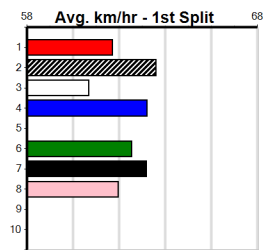

SPORTSBET NOBODY DOES IT EASIER (275+)

Distance: 460m, Race Type: Mixed 6/7, Total Prizemoney: $1,530
1st: $1,000, 2nd: $320, 3rd: $160, 4th: $50

Watchdog Tips: [ ] [ ] [ ] [ ] Bet: [ ]

Form Box Wgt Dist Track Date Time BON Margin 1st/2nd (Time) PIR Checked Comment W/R Split 1 S/P Grade

VELOX BALE (NSW)[6]
FBD Bitch Feb-22 Sire: DROOPYS SYDNEY Dam: WINNIE ALLEN
Owner(s): L Harris
Trainer: Tammy Kennedy - harris (Somerv)
Winning Distances: < 300m (0) 300 - 399m (0) 400 - 499m (2) 500 - 599m (0) 600 - 699m (0) > 700m (0)
Winning Weights: 26.2(1) 26.7(1)
Box History table and Prize Best Starts Trk/Dts APM

CONSPIRED [6]
BK Dog Mar-21 Sire: DELIVER Dam: URANA VEE EIGHT
Owner(s): A Tullio
Trainer: Karen Pitt (Pearcedale)
Winning Distances: < 300m (0) 300 - 399m (1) 400 - 499m (1) 500 - 599m (0) 600 - 699m (0) > 700m (0)
Winning Weights: 34.0(2)
Box History table and Prize Best Starts Trk/Dts APM

BIG STACKS [6]
BK Dog Aug-21 Sire: ORSON ALLEN Dam: ZIPPING POPPY
Owner(s): Eye Candy (SYN), C Wilk, K Gorman
Trainer: Christian Wilk (Tanjil South)
Winning Distances: < 300m (0) 300 - 399m (0) 400 - 499m (2) 500 - 599m (0) 600 - 699m (0) > 700m (0)
Winning Weights: 32.8(2)
Box History table and Prize Best Starts Trk/Dts APM

SERGEANT POPE [7]
BK Dog May-22 Sire: SUPERIOR PANAMA Dam: BLAZIN' REGGIE
Owner(s): COUPLE OF COLDIES (SYN), G Pask, J Mccarthy, P White, N Tyrrell
Trainer: Graeme Jose (Catani)
Winning Distances: < 300m (0) 300 - 399m (0) 400 - 499m (1) 500 - 599m (0) 600 - 699m (0) > 700m (0)
Winning Weights: 35.7(1)
Box History table and Prize Best Starts Trk/Dts APM

*** VACANT BOX ***
Sire: Dam:
Owner(s):
Trainer:
Winning Distances: < 300m (0) 300 - 399m (0) 400 - 499m (0) 500 - 599m (0) 600 - 699m (0) > 700m (0)
Winning Weights:
Box History

1

2

3

4

5