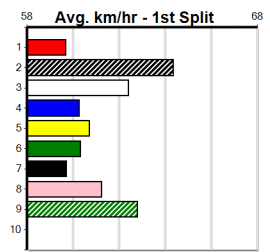

SENNACHIE AT STUD (275+ RANK)

Distance: 460m, Race Type: Maiden, Total Prizemoney: $1,530
1st: $1,000, 2nd: $320, 3rd: $160, 4th: $50

Watchdog Tips:

Bet:

Table with columns: Form Box, Wgt, Dist, Track, Date, Time, BON, Margin, 1st/2nd (Time), PIR, Checked, Comment, W/R, Split 1, S/P, Grade

NITROUS [M]
BK Dog Mar-22 Sire: SHIMA SHINE Dam: HARLEQUIN ROSE
Owner(s): A Garratt
Trainer: Arthur Garratt (Heathmont)
Winning Distances: < 300m (0) 300 - 399m (0) 400 - 499m (0) 500 - 599m (0) 600 - 699m (0) > 700m (0)
Winning Weights:
F (2) 32.1 460 WGL R1 16-Apr-24 0.00 25.63 OLIVER KELTON (26.16) S/88 VO 6.92 $8.20 M
3rd (2) 32.3 515 SAP R1 13-May-24 30.72 29.81 5.50L CASH FOR KOTA (30.36) M/5664 5.47 $5.20 M
2nd (2) 32.6 460 WGL R1 18-May-24 26.59 26.24 4.00L KENNY CAN CAN (26.33) S/543 6.94 $2.20 M
Last 3 wins NOT included above
Box History table and Prize Best Starts Trk/Dts APM summary.

ROUGH GEM (NSW)[M]
BK Bitch Aug-21 Sire: HOOKED ON SCOTCH Dam: KOORINGA THELLY
Owner(s): F Bickerton
Trainer: Frederick Bickerton (Pearcedale)
Winning Distances: < 300m (0) 300 - 399m (0) 400 - 499m (0) 500 - 599m (0) 600 - 699m (0) > 700m (0)
Winning Weights:
3rd (5) 25.7 525 MEP R1 14-Feb-24 30.84 30.06 4.00L I'M HONEY (30.57) Q/2333 5.32 $6.60 M
4th (6) 26.0 595 SAP R4 18-Feb-24 35.14 34.31 7.50L UNREAL SPEED (34.62) M/1344 9.40 $21.30 RW
5th (1) 25.7 595 SAP R3 25-Feb-24 35.17 34.40 8.00L MCNULTY (34.63) Q/3455 9.63 $17.70 RW
3rd (3) 25.6 525 MEP R2 28-Feb-24 31.07 30.05 10.00 TRESPASSING (30.40) Q/2455 5.22 $23.80 M
2nd (2) 25.9 595 SAP R3 17-Mar-24 35.07 34.53 4.25L ZIPPING GRANDE (34.78) M/2222 W 9.32 $4.60 RW
4th (4) 26.2 595 SAP R5 24-Mar-24 35.37 34.31 5.50L REV OLIVE (35.01) Q/3444 9.65 $21.50 RW
5th (7) 26.2 595 SAP R2 31-Mar-24 35.45 34.59 7.50L JEREMY SPOKE (34.95) M/2455 9.43 $13.20 RW
5th (1) 26.9 460 WGL R1 16-May-24 26.88 26.16 5.00L JOY RIDE (26.54) M/435 6.63 $12.90 T3-M
Last 3 wins NOT included above
Box History table and Prize Best Starts Trk/Dts APM summary.

GOOD VIBES ONLY [M]
F Dog May-22 Sire: FERAL FRANKY Dam: ELVISA BALE
Owner(s): W Fasoli
Trainer: Wendy Fasoli (Heyfield)
Winning Distances: < 300m (0) 300 - 399m (0) 400 - 499m (0) 500 - 599m (0) 600 - 699m (0) > 700m (0)
Winning Weights:
3rd (7) 32.2 400 WGL R1 24-Feb-24 23.30 22.38 4.00L LOVELY MEMORIES (23.03) M/34 8.55 $2.50 M
3rd (7) 32.0 450 TRA R3 22-Mar-24 26.13 24.81 7.50L LEXIE ROSE (25.62) M/335 6.71 $4.30 MH
8th (4) 31.8 450 TRA R2 29-Mar-24 25.88 24.83 13.00 PLAY THE MINUTES (25.00) M/568 6.81 $33.30 MF
2nd (4) 31.0 460 WGL R2 09-Apr-24 26.24 25.60 0.50L I'M BOSSY (26.21) M/652 6.80 $10.60 M
3rd (5) 30.9 460 WGL R1 16-Apr-24 26.51 25.63 5.50L OLIVER KELTON (26.16) Q/222 SW 6.67 $3.50 M
2nd (1) 31.4 460 WGL R1 30-Apr-24 26.27 25.78 5.50L SERGEANT POPE (25.90) M/433 6.76 $1.40 M
6th (7) 31.3 460 WGL R2 07-May-24 27.12 26.07 11.00 MAHOGANY (26.41) M/865 7.05 $9.20 M
4th (1) 31.2 450 TRA R3 17-May-24 25.96 25.13 3.25L HAMISH ROSE (25.75) Q/222 6.80 $4.20 M
Last 3 wins NOT included above
Box History table and Prize Best Starts Trk/Dts APM summary.