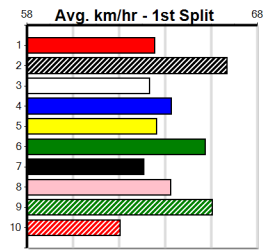

KHANS HOSPITALITY SERVICES (275+ RANK)

Distance: 400m, Race Type: Mixed 4/5, Total Prizemoney: $1,530
1st: $1,000, 2nd: $320, 3rd: $160, 4th: $50

Watchdog Tips:

Bet:

Table with columns: Form Box, Wgt, Dist, Track, Date, Time, BON, Margin, 1st/2nd (Time), PIR, Checked, Comment, WR, Split 1, S/P, Grade

VIKING [5]
F Dog Feb-20 Sire: KAYDA SHAE Dam: LITTLE BIDDY
Owner(s): Eye Candy (SYN), C Wilk, K Gorman
Trainer: Kate Gorman (Tanjil South)
Winning Distances: < 300m (0) 300 - 399m (5) 400 - 499m (2) 500 - 599m (0) 600 - 699m (0) > 700m (0)
Winning Weights: 29.9(1) 30.2(1) 30.4(1) 30.5(1) 30.8(1) 30.9(1) 31.0(1)
Box History table and Prize Best Starts table included.

TEXAS LONG HORN [4]
WF Dog Jul-20 Sire: FERNANDO BALE Dam: CHEEKY HAND
Owner(s): R Haines
Trainer: Donna Dean (Nyora)
Winning Distances: < 300m (0) 300 - 399m (4) 400 - 499m (6) 500 - 599m (0) 600 - 699m (0) > 700m (0)
Winning Weights: 29.0(1) 29.4(1) 29.5(1) 29.9(1) 30.0(1) 30.2(2) 30.3(1) 30.4(1) 30.6(1)
Box History table and Prize Best Starts table included.

JAY JAY LOPEZ [5]
BK Bitch Feb-20 Sire: BEWILDERING Dam: CHIQUITA LOPEZ
Owner(s): S Combridge
Trainer: Sharyn Combridge (Junction Villa)
Winning Distances: < 300m (0) 300 - 399m (2) 400 - 499m (11) 500 - 599m (0) 600 - 699m (0) > 700m (0)
Winning Weights: 27.6(2) 27.8(1) 27.9(2) 28.0(1) 28.1(1) 28.2(4) 28.4(2)
Box History table and Prize Best Starts table included.

INTER BEAST BOY [5]
BKW Dog Sep-21 Sire: AUSSIE INFRARED Dam: INTER SANTINA
Owner(s): TONY AND JOE (SYN), T Interligi, J Interligi
Trainer: Tony Interligi (Endeavour Hills)
Winning Distances: < 300m (0) 300 - 399m (3) 400 - 499m (1) 500 - 599m (0) 600 - 699m (0) > 700m (0)
Winning Weights: 30.5(1) 30.6(1) 30.7(1) 30.8(1)
Box History table and Prize Best Starts table included.

AUBAMEYANG [5]
BK Dog Feb-19 Sire: KINDA CRUEL RED Dam: STUNNING VIEW
Owner(s): BACHELOR CLUB (SYN), P Martinovic, J Martinovic, J Martinovic
Trainer: Peter Martinovic (Koo Wee Rup)
Winning Distances: < 300m (0) 300 - 399m (17) 400 - 499m (12) 500 - 599m (0) 600 - 699m (0) > 700m (0)
Winning Weights: 31.7(1) 31.9(1) 32.0(3) 32.1(1) 32.2(5) 32.3(5) 32.4(6) 32.5(1) 32.6(3) 32.8(1) 32.9(1) 33.2(1)
Box History table and Prize Best Starts table included.

1

2

3

4

5