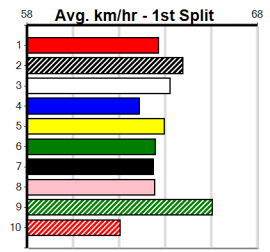

6

7

8

9

10

PAUA OF BUDDY AT STUD (275+ RANK)

Distance: 400m, Race Type: Grade 5, Total Prizemoney: \$1,530
1st: \$1,000, 2nd: \$320, 3rd: \$160, 4th: \$50

Watchdog Tips: [] [] [] [] Bet: []