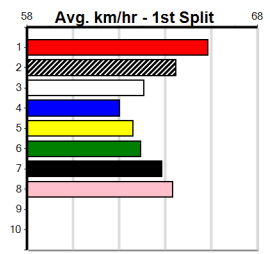

PHOTO MAN AT STUD (275+ RANK)

Distance: 400m, Race Type: Grade 6, Total Prizemoney: $1,530
1st: $1,000, 2nd: $320, 3rd: $160, 4th: $50

Watchdog Tips:

Bet:

Table with columns: Form Box, Wgt Dist Track, Date, Time, BON, Margin, 1st/2nd (Time), PIR, Checked, Comment, W/R, Split 1, S/P Grade

INTER ROUGE [6]
BK Bitch Sep-21
Sire: AUSSIE INFRARED Dam: INTER SANTINA
Owner(s): TONY AND JOE (SYN), T Interligi, J Interligi
Trainer: Joe Interligi (Dandenong North)
Box History table and Prizemoney/Starts info.

BRAEMAR MOLLY [6]
WF Bitch Sep-21
Sire: AUSSIE INFRARED Dam: BRAEMAR KEELIE
Owner(s): Y Cassidy
Trainer: Yvonne Cassidy (Valencia Creek)
Box History table and Prizemoney/Starts info.

FERNANDEL RAPH [6]
BD Dog Jun-21
Sire: FERNANDO BALE Dam: EAU DE VIE
Owner(s): F Italia
Trainer: Frank Italia (Pearcedale)
Box History table and Prizemoney/Starts info.

HURRICANE PAT [6]
BK Bitch Apr-20
Sire: SMOKE HOME Dam: FALLEN STAR
Owner(s): V Sultana
Trainer: Victoria Sultana (Trafalgar East)
Box History table and Prizemoney/Starts info.

PATH OF GLORY [6]
BK Dog Oct-20
Sire: MY REDEEMER Dam: SALE GRAZE BINDI
Owner(s): G Elston
Trainer: Gayle Elston (Sale)
Box History table and Prizemoney/Starts info.

1

2

3

4

5