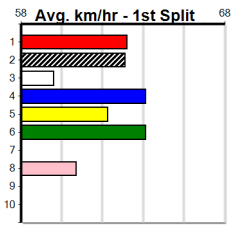

SPORTSBET BET WITH MATES (275+ RAN

Distance: 390m, Race Type: Maiden, Total Prizemoney: $1,530
1st: $1,000, 2nd: $320, 3rd: $160, 4th: $50

1

2:08PM

(VIC time)

NALA'S GHOST (5) turned in an eye catching performance when placed on debut and he will continue to improve with more racing. INGA BUDDY (4) was impressive two runs back and he just needs to step on terms. SAINT FINNIE (1) has the good draw.

Watchdog Tips: 5 4 1 6 **Bet:** Box Quinella 1,4,5 ($10 for 333.33%)