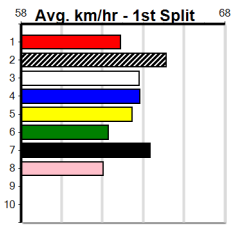

WOOD MOTORCYCLE & MOWER (275+ R

Distance: 390m, Race Type: Grade 5, Total Prizemoney: \$1,530
 1st: \$1,000, 2nd: \$320, 3rd: \$160, 4th: \$50

10

5:26PM

(VIC time)

HERE FOR GLORY (6) is better than his past few runs and he has the speed to cross and lead.
 PULL START PUMBA (3) goes well here and he will be in the firing line throughout. INGA SALLY (2)
 can run a cheeky race.