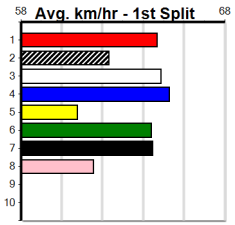

EDWARDS ELECTRICAL (275+RANK)

Distance: 450m, Race Type: Grade 5, Total Prizemoney: $1,530
1st: $1,000, 2nd: $320, 3rd: $160, 4th: $50

7

4:14PM

(VIC time)

LEKTRA LYANNA (4) has been luckless since his handy 29.85 Mt Gambier win and she can make amends today. REMEMBER WHAT (6) was narrowly beaten at Shepparton and she will be in the firing line throughout. MR. DEEDS (3) can charge to the line.

Watchdog Tips: **4** **6** **3** **7** **Bet:** **Box Quinella 3,4,6 ($10 for 333.33%)**