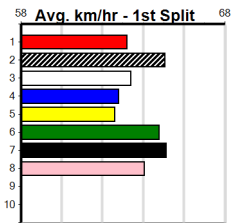

SPORTSBET SAME RACE MULTI (275+ RA

Distance: 390m, Race Type: Grade 5, Total Prizemoney: \$1,530
 1st: \$1,000, 2nd: \$320, 3rd: \$160, 4th: \$50

12

6:11PM

(VIC time)

SAINT JADE (8) returned to form with a strong 25.83 win here two runs back and she is drawn to get all the breaks. MILKMAN NEIL (6) has a good record here and he can settle on the speed. ROCKY HORROR (7) has solid claims.