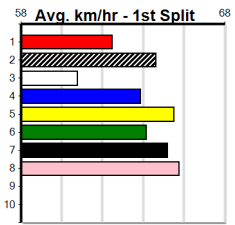

FIND US ON FACEBOOK (275+ RANK)

Distance: 390m, Race Type: Grade 5, Total Prizemoney: $1,530
1st: $1,000, 2nd: $320, 3rd: $160, 4th: $50

11

5:49PM

(VIC time)

AMAZING SIENNA (7) was a dominant 22.26 winner here two runs back and she looks suited once again. WHERE THE FORMAN (6) was a strong winner two runs back and he can work into the mix mid race. BRINDLE BEC (1) has the good draw.

Watchdog Tips:

7

6

1

4

Bet:

Win 7