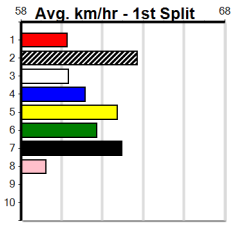

MACEY'S BISTRO (275+RANK)

Distance: 390m, Race Type: Maiden, Total Prizemoney: $1,530
1st: $1,000, 2nd: $320, 3rd: $160, 4th: $50

2

2:27PM
(VIC time)

CUDGEE'S WREN (2) has been placed in two of her past three and she won't get a better chance to break through. PINEAPPLE JUICE (6) was impressive two runs back and he just needs a little room early on. JOELENE LASS (7) has solid claims

Watchdog Tips:

2

6

7

5

Bet:

Win 2