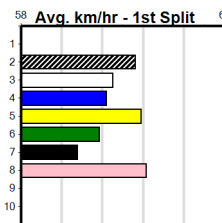

MATKO HIRE (275+ RANK)

Distance: 450m, Race Type: Mixed 6/7, Total Prizemoney: $1,530
1st: $1,000, 2nd: $320, 3rd: $160, 4th: $50

5

3:39PM

(VIC time)

REV MICHAEL (7) has turned in some eye catching performances of late and he is suitably drawn out wide. BOB DEEDS (8) is better than his past few runs and he'll get plenty of room early on. ZIPPING CITINO (5) will appreciate the slight drop in class

Watchdog Tips: **7** **8** **5** **6** **Bet:** **Win 7**