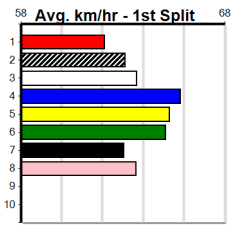

CASSIGN DESIGN (275+ RANK)

Distance: 450m, Race Type: Grade 5, Total Prizemoney: \$1,530
1st: \$1,000, 2nd: \$320, 3rd: \$160, 4th: \$50

6

3:54PM

(VIC time)

SIDE OF ICE (4) is better than her past three runs and she should have no trouble crossing early on. BEBOP GIBLET (5) has a good record here and she will get a nice cart across early on. SMOKIN' ARROW (8) is never too far away