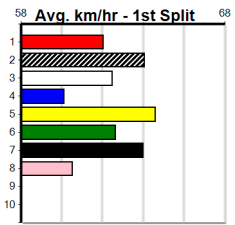

DOWNLOAD THE WATCHDOG APP (275+

Distance: 390m, Race Type: Grade 7, Total Prizemoney: \$1,530
1st: \$1,000, 2nd: \$320, 3rd: \$160, 4th: \$50

9

5:05PM

(VIC time)

ASTON MAI TAI (2) showed her true talent with a dashing 17.59 Mt Gambier win and she will prove hard to reel in again. PAW JULIA (1) was dominant here last time and she is drawn to be prominent throughout. SOHO BUSTLIN' BY (7) has claims