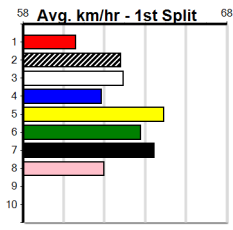

Watchdog Tips: **5** **3** **6** **8** **Bet:** **Box Quinella 3,5,6 (\$10 for 333.33%)**

Form Box Weight Dist Track Date Time BON Margin 1st/2nd (Time) PIR Checked Comment W/R Split 1 S/P Grade

1 SECOND THOUGHTS [6] *Form and confidence has tapered off, tested* **\$10.00**