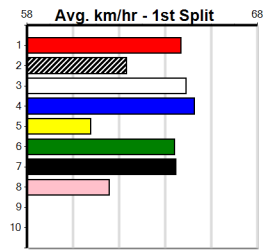

EDWARDS ELECTRICAL (275+RANK)

Distance: 450m, Race Type: Grade 5, Total Prizemoney: $1,530
1st: $1,000, 2nd: $320, 3rd: $160, 4th: $50

LEKTRA LYANNA (4) has been luckless since his handy 29.85 Mt Gambier win and she can make amends today. REMEMBER WHAT (6) was narrowly beaten at Shepparton and she will be in the firing line throughout. MR. DEEDS (3) can charge to the line.

Watchdog Tips: 4 6 3 7 Bet: Box Quinella 3,4,6 ($10 for 333.33%)

Race 1: SWIRLING MISS [5] Needs to lead, flat patch mid race, tested $14.00. Includes details on sire (ZAMBORA BROCKIE), dam (SISCO SIZZLE), and box history table.

Race 2: IVERSON [5] Likely to bump with the red early, next time $12.00. Includes details on sire (MY REDEEMER), dam (MIRACLES HAPPEN), and box history table.

Race 3: MR. DEEDS [5] Better than form, can charge late, threat $7.50. Includes details on sire (COSMIC RUMBLE), dam (MEPUNGA TIARA), and box history table.

Race 4: LEKTRA LYANNA [5] Class edge, lack of pace inside helps, suited $2.60. Includes details on sire (FERNANDO BALE), dam (LEKTRA PERRY), and box history table.

Race 5: PANDORA'S RAPTOR [5] Good record here but down on confidence, place $6.00. Includes details on sire (SULZANTI), dam (PANDORA'S PROOF), and box history table.