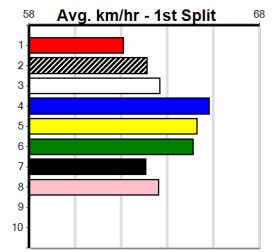

CASSIGN DESIGN (275+ RANK)

Distance: 450m, Race Type: Grade 5, Total Prizemoney: $1,530
1st: $1,000, 2nd: $320, 3rd: $160, 4th: $50

SIDE OF ICE (4) is better than her past three runs and she should have no trouble crossing early on. BEBOP GIBLET (5) has a good record here and she will get a nice cart across early on. SMOKIN' ARROW (8) is never too far away

Watchdog Tips: 4 5 8 3 Bet: Win 4

SQUIGGLY KING [5] Hit or miss early, may get crowded, place best $7.50
Owner(s): R Fisher
Sire: MEPUNGA BLAZER Dam: HEADSPACE
Trainer: Ronald Fisher (Lara)

JELLICENT BALE (NSW)[5] Good record here but is down on confidence, no $10.00
Owner(s): B Wheeler
Sire: ALLEN DEED Dam: DYNA ZESTY
Trainer: Deborah Coleman (Lara)

LOTHBROK GIRL [5] Prefer out wide but has good muster, respect $6.00
Owner(s): D Carr
Sire: LOCHINVAR MARLOW Dam: PUZZLES
Trainer: Deb Carr (Minirera)

SIDE OF ICE [5] Has the speed to cross and lead, class edge, yes $3.40
Owner(s): P Keane
Sire: BARCIA BALE Dam: DUTCH AUDREY
Trainer: Mark Keane (Koroit)

BEBOP GIBLET [5] Good record here, gets a cart across, danger $4.60
Owner(s): V Xuereb
Sire: BARCIA BALE Dam: ZIPPING KEELY
Trainer: Jason Formosa (Heathcote)

1

2

3

4

5