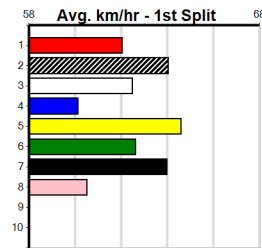

DOWNLOAD THE WATCHDOG APP (275+

Distance: 390m, Race Type: Grade 7, Total Prizemoney: $1,530
1st: $1,000, 2nd: $320, 3rd: $160, 4th: $50

ASTON MAI TAI (2) showed her true talent with a dashing 17.59 Mt Gambier win and she will prove hard to reel in again. PAW JULIA (1) was dominant here last time and she is drawn to be prominent throughout. SOHO BUSTLIN' BY (7) has claims

Watchdog Tips: 2 1 7 8 **Bet:** Win 2

Box History

Form Box	Wgt	Dist	Track	Date	Time	BON	Margin	1st/2nd (Time)	PIR	Checked	Comment	WR	Split 1	S/P	Grade	
1	PAW JULIA (NSW)[7] $3.60															
	Dominant last time, well drawn, main danger															
	BK Bitch Jul-22 Sire: JS FLAMIN ACE Dam: DYNA ADRIA Trainer: Deborah Coleman (Lara)															
	Owner(s): B Wheeler															
	Winning Distances: < 300m (0) 300 - 399m (1) 400 - 499m (0) 500 - 599m (0) 600 - 699m (0) > 700m (0)															
	Winning Weights: 26.8(1)															
	6th (8) 27.7 425 BEN R2 17-May-24 24.92 23.88 12.00 HYPNOTIC (24.08) M/556 6.80 $10.20 M															
	7th (1) 27.9 450 BAL R9 31-May-24 26.28 24.81 8.50L RIVIA ZORO (25.72) S/456 6.94 $10.40 M															
	6th (4) 27.6 390 SHP R1 06-Jun-24 23.09 22.12 13.00 PAW HUNTER (22.20) S/77 8.78 $19.70 T3-M															
	4th (6) 27.5 390 WBL R1 10-Jun-24 22.75 22.18 3.25L HARTLAND DUKE (22.52) M/67 9.06 $5.40 M															
4th (5) 27.5 390 SHP R1 13-Jun-24 22.93 22.17 11.00 BIG BOY CABANG (22.17) M/54 8.93 $15.20 T3-M																
1st (1) 26.8 390 WBL R2 24-Jun-24 22.63 22.13 2.00L RIVER PLAY (22.77) M/41 SW 9.02 $4.20 M																
Last 3 wins NOT included above																
<table border="1" style="font-size: small;"> <caption>Box History</caption> <thead> <tr> <th>Bx</th><th>1st</th><th>2nd</th><th>3rd</th><th>4th</th><th>5th</th><th>6th</th><th>7th</th><th>8th</th> </tr> </thead> <tbody> <tr><td>1</td><td>1</td><td></td><td></td><td></td><td></td><td></td><td></td><td></td></tr> <tr><td>2</td><td></td><td></td><td></td><td></td><td></td><td></td><td></td><td></td></tr> <tr><td>3</td><td></td><td></td><td></td><td></td><td></td><td></td><td></td><td></td></tr> <tr><td>4</td><td></td><td></td><td></td><td></td><td></td><td>1</td><td></td><td></td></tr> <tr><td>5</td><td></td><td></td><td></td><td>1</td><td></td><td></td><td></td><td></td></tr> <tr><td>6</td><td></td><td></td><td></td><td>1</td><td></td><td></td><td></td><td></td></tr> <tr><td>7</td><td></td><td></td><td></td><td></td><td></td><td></td><td></td><td></td></tr> <tr><td>8</td><td></td><td></td><td></td><td></td><td></td><td>1</td><td></td><td></td></tr> </tbody> </table> <table border="1" style="font-size: x-small;"> <tr><td>Prize Best</td><td>$1100.00</td></tr> <tr><td>Starts</td><td>22.63(1)-24/6/24</td></tr> <tr><td>Trk/Dts</td><td>6-1-0-0</td></tr> <tr><td>APM</td><td>2-1-0-0 1100</td></tr> </table>																
2	ASTON MAI TAI [7] $3.20															
	Slashing Mt Gambier winner, hard to reel in															
	BD Bitch Jul-22 Sire: FERNANDO BALE Dam: ASTON MIRAGE Trainer: Jonathon Malone (Winslow)															
	Owner(s): R Borda															
	Winning Distances: < 300m (0) 300 - 399m (1) 400 - 499m (0) 500 - 599m (0) 600 - 699m (0) > 700m (0)															
	Winning Weights: 23.0(1)															
	7th (3) 22.9 390 WBL R1 04-Apr-24 23.15 21.99 14.00 ASTON ZINGARA (22.23) Q/46 8.94 $8.10 M															
	5th (3) 23.1 390 WBL R1 11-Apr-24 22.84 22.09 6.00L GRACE'S ENTITY (22.43) M/75 9.09 $7.80 M															
	4th (8) 23.2 450 WBL R1 15-Apr-24 26.72 25.47 15.00 SPAGHETTI ARMS (25.69) M/444 6.85 $4.70 M															
	1st (4) 23.0 305 MTG R1 23-Jun-24 17.59 17.59 4.75L TIME TO BURN (17.93) 0 SAMP 5.80 $2.90 M															
Last 3 wins NOT included above																
<table border="1" style="font-size: small;"> <caption>Box History</caption> <thead> <tr> <th>Bx</th><th>1st</th><th>2nd</th><th>3rd</th><th>4th</th><th>5th</th><th>6th</th><th>7th</th><th>8th</th> </tr> </thead> <tbody> <tr><td>1</td><td></td><td></td><td></td><td></td><td></td><td></td><td></td><td></td></tr> <tr><td>2</td><td></td><td></td><td></td><td></td><td></td><td></td><td></td><td></td></tr> <tr><td>3</td><td></td><td></td><td></td><td></td><td></td><td>1</td><td></td><td>1</td></tr> <tr><td>4</td><td>1</td><td></td><td></td><td></td><td></td><td></td><td></td><td></td></tr> <tr><td>5</td><td></td><td></td><td></td><td></td><td></td><td></td><td></td><td></td></tr> <tr><td>6</td><td></td><td></td><td></td><td></td><td></td><td></td><td></td><td></td></tr> <tr><td>7</td><td></td><td></td><td></td><td></td><td></td><td></td><td></td><td></td></tr> <tr><td>8</td><td></td><td></td><td></td><td>1</td><td></td><td></td><td></td><td></td></tr> </tbody> </table> <table border="1" style="font-size: x-small;"> <tr><td>Prize Best</td><td>$1050.00</td></tr> <tr><td>Starts</td><td>NBT</td></tr> <tr><td>Trk/Dts</td><td>4-1-0-0</td></tr> <tr><td>APM</td><td>2-0-0-0 1030</td></tr> </table>																
3	DOWN SOUTH QUEEN [7] $16.00															
	Placed in only one of four here, prefer others