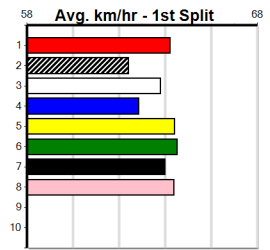

WANNON FUNCTION CENTRE (275+RANK)

Distance: 390m, Race Type: Grade 7, Total Prizemoney: $1,530
1st: $1,000, 2nd: $320, 3rd: $160, 4th: $50

TUBMAN'S LEGACY (6) showed his true talent with a top 22.36 win here last time and he will continue to get better. MENTION (1) is an improving type and she is drawn to be prominent throughout. FINISH THE ARENA (3) shows promise.

Watchdog Tips: 6 1 3 2 Bet: Box Quinella 1,2,3,6 ($10 for 166.67%)

MENTION [7] Improving type, settles on the speed, danger $3.40
BK Bitch Apr-22 Sire: BEAST UNLEASHED Dam: ZIPPING FREEMAN
Trainer: Margery Quick (Haddon)
Winning Distances: < 300m (0) 300 - 399m (1) 400 - 499m (0) 500 - 599m (0) 600 - 699m (0) > 700m (0)
Winning Weights: 28.4(1)
7th (1) 29.2 390 BAL R1 10-Apr-24 23.46 21.89 20.00 TALCOTT BALE (22.13) M/67 . . . 8.86 $4.60 M
4th (7) 28.7 300 HVL R1 05-May-24 17.48 16.69 7.00L WILD SERENA (17.01) M/1 . . . 4.01 $21.00 M
5th (5) 28.6 390 WBL R2 13-May-24 22.94 22.34 5.50L PAW WALDO (22.57) M/23 . . . 8.82 $6.50 M
3rd (6) 28.5 390 WBL R2 27-May-24 22.94 22.17 4.00L SOHO BUSTLIN' BY (22.66) M/22 . . . 8.79 $4.40 M
3rd (7) 28.5 390 BAL R1 02-Jun-24 22.99 22.08 3.75L BELFAST LILY (22.74) M/13 . . . W 8.59 $4.40 T3-M
3rd (8) 28.5 390 BAL R1 09-Jun-24 22.79 22.34 4.00L JEFF THE MAN (22.51) M/23 . . . 8.55 $5.60 T3-M
1st (2) 28.4 390 WBL R1 17-Jun-24 22.66 22.51 1.00L CUDGEE'S WREN (22.71) Q/11 . . . SW 8.61 $4.10 M
2nd (8) 28.1 390 WBL R4 24-Jun-24 22.74 22.13 4.50L SENSES FAIL (22.43) M/11 . . . W 8.76 $4.80 7
Last 3 wins NOT included above
Prize Best $1875.00
Starts 22.66(2)-17/6/24
Trk/Dts 8-1-1-3
APM 4-1-1-1 1828

SOHO QUICKLY BY [7] Better than her past two runs, must keep safe $7.50
RBD Bitch Aug-21 Sire: WHISKEY RIOT Dam: CRUISING BY
Trainer: Michael Davison (Talbot)
Winning Distances: < 300m (0) 300 - 399m (1) 400 - 499m (0) 500 - 599m (0) 600 - 699m (0) > 700m (0)
Winning Weights: 27.5(1)
7th (3) 27.1 390 BAL R9 06-May-24 23.17 21.89 9.00L URANO BALE (22.56) Q/67 . . . 8.82 $20.30 T3-M
2nd (5) 27.2 425 BEN R1 11-May-24 24.71 24.05 1.75L MAX TANGO (24.59) Q/222 . . . 6.69 $14.60 M
4th (3) 27.1 425 BEN R2 15-May-24 24.90 24.04 1.75L MCIVOR JEWELS (24.78) M/553 . . . 6.82 $18.70 T3-M
2nd (6) 27.1 390 WBL R2 20-May-24 22.86 22.43 4.75L ASTON ADVANCE (22.53) M/33 . . . 8.89 $6.80 M
3rd (2) 27.2 390 WBL R1 27-May-24 22.79 22.17 8.00L IDRON BALE (22.23) Q/33 . . . 9.00 $4.90 M
1st (2) 27.5 390 WBL R1 03-Jun-24 22.78 22.23 1.5L WAIRUA'S WAY (22.89) M/22 . . . 8.79 $3.20 M
6th (5) 27.6 425 BEN R10 08-Jun-24 24.97 24.27 7.00L MIAMI TICKET (24.48) M/466 . . . 6.82 $8.40 7
6th (6) 27.0 425 BEN R2 26-Jun-24 24.80 23.91 8.00L CRUSOE MAGIC (24.28) M/655 . . . 6.87 $37.40 T3-7
Last 3 wins NOT included above
Prize Best $2010.00
Starts 22.78(2)-3/6/24
Trk/Dts 12-1-2-2
APM 5-1-1-1 1776