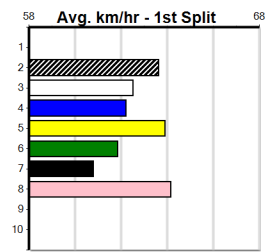

MATKO HIRE (275+ RANK)

Distance: 450m, Race Type: Mixed 6/7, Total Prizemoney: $1,530
1st: $1,000, 2nd: $320, 3rd: $160, 4th: $50

REV MICHAEL (7) has turned in some eye catching performances of late and he is suitably drawn out wide. BOB DEEDS (8) is better than his past few runs and he'll get plenty of room early on. ZIPPING CITINO (5) will appreciate the slight drop in class

Watchdog Tips: 7 8 5 6 Bet: Win 7

MYOLA THALIA [7] Steady debut winner, struggled since, tested $10.00
BK Bitch Dec-22 Sire: AUSSIE INFRARED Dam: UNDERCOVER BOSS
Trainer: Annette Kampman (Purdeet)
Winning Distances: < 300m (0) 300 - 399m (1) 400 - 499m (0) 500 - 599m (0) 600 - 699m (0) > 700m (0)
Winning Weights: 26.3(1)
1st (7) 26.3 305 MTG R1 02-Jun-24 18.58 17.49 0.10L PEACHY KEEN (18.59) 0 SAMP 6.08 $8.00 M
4th (3) 26.3 305 MTG R3 06-Jun-24 18.38 17.98 6.00L CADILLAC JILLY (17.98) 5.97 $8.00 RW
5th (4) 26.8 305 MTG R3 13-Jun-24 18.22 17.97 3.5L QUANTUM'S DREAM (17.97) 6.16 $14.00 RW
6th (3) 27.3 512 MTG R7 27-Jun-24 30.87 30.08 10.00 SHE'S VERSACE (30.18) 4.61 $41.00 RW
Box History: Bx 1st 2nd 3rd 4th 5th 6th 7th 8th
Prize Best Starts Trk/Dts APM: $1125.00 FSH 4-1-0-0 0-0-0-0 1125

MIAMI TICKET [6] Better than his past few runs, can run a drum $6.50
BK Dog May-22 Sire: FERNANDO BALE Dam: VEGAS TICKET
Trainer: Aaron Blake (North Bendigo)
Winning Distances: < 300m (0) 300 - 399m (1) 400 - 499m (1) 500 - 599m (0) 600 - 699m (0) > 700m (0)
Winning Weights: 26.9(1) 27.1(1)
2nd (1) 26.9 390 SHP R1 02-May-24 22.96 22.35 1.25L AKASHICH (22.89) M/11 8.61 $5.60 T3-M
1st (6) 26.9 350 HVL R2 10-May-24 20.27 19.66 1.25L MAD KEV (20.34) Q/2 6.68 $3.10 T3-M
8th (8) 26.9 425 BEN R3 15-May-24 25.56 24.04 19.00 BLUE RISE (24.26) M/577 6.66 $22.20 T3-7
7th (6) 27.3 390 SHP R9 23-May-24 23.20 22.21 14.00 ZIPPING LIZZO (22.26) M/87 9.02 $16.60 T3-7
1st (4) 27.1 425 BEN R10 08-Jun-24 24.48 24.27 0.25L GOSSIPS (24.49) M/222 6.75 $8.60 7
5th (8) 27.3 400 MTG R5 16-Jun-24 24.12 22.83 13.00 ASTON REIMS (23.24) 11.57 $11.00 6
7th (7) 27.3 425 BEN R9 19-Jun-24 25.19 24.13 14.00 HEART OF DARTS (24.24) M/666 6.86 $21.90 T3-6
7th (7) 27.5 450 WBL R5 24-Jun-24 26.42 25.54 9.50L TOMMY FROM MARS (25.77) M/666 SW 7.00 $21.40 X67
Box History: Bx 1st 2nd 3rd 4th 5th 6th 7th 8th
Prize Best Starts Trk/Dts APM: $2595.00 NBT 10-2-1-0 1-0-0-0 2261