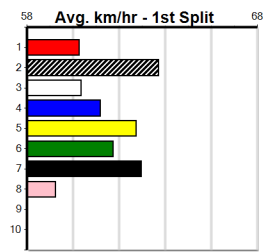

MACEY'S BISTRO (275+RANK)

Distance: 390m, Race Type: Maiden, Total Prizemoney: $1,530
1st: $1,000, 2nd: $320, 3rd: $160, 4th: $50

CUDGEE'S WREN (2) has been placed in two of her past three and she won't get a better chance to break through. PINEAPPLE JUICE (6) was impressive two runs back and he just needs a little room early on. JOELENE LASS (7) has solid claims

Watchdog Tips: 2 6 7 5 Bet: Win 2

Form Box Wgt Dist Track Date Time BON Margin 1st/2nd (Time) PIR Checked Comment W/R Split 1 S/P Grade

GALAXY BALE (NSW)[M] Well beaten in all six runs, prefer to watch $12.00
Owner(s): B Wheeler
Sire: FERAL FRANKY Dam: ZELZER ALLEN
Trainer: Deborah Coleman (Lara)
Box History table and statistics.

CUDGEE'S WREN [M] Shown improvement of late, good muster, yes $2.80
Owner(s): G Hunt
Sire: TOMMY SHELBY Dam: IVY WREN
Trainer: Gary Hunt (Cudgee)
Box History table and statistics.

SOHO JILL [M] Lack of early speed is a worry, place preferred $8.00
Owner(s): Greysynd Racing (SYN), W Owen, J Chilcott, A Long
Sire: RAW ABILITY Dam: UP THE AMOUNT
Trainer: Mary Blake (White Hills)
Box History table and statistics.

PAW JANELLE (NSW)[M] Steady to date, lacks early speed, tested $12.00
Owner(s): B Wheeler
Sire: FERNANDO BALE Dam: DYNA KELLY
Trainer: Robert Camilleri (Lara)
Box History table and statistics.

ZIPPING DRAKE (NSW)[M] Far from disgraced last time out, keep safe $6.00
Owner(s): Hallinan Hallinan (SYN), M Hallinan, F Hallinan
Sire: AUSSIE INFRARED Dam: ZIPPING MEG
Trainer: Keith Lloyd (Anakie)
Box History table and statistics.

1

2

3

4

5