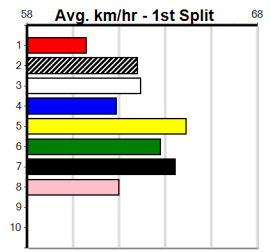

4

3:14PM

(VIC time)

Distance: 390m, Race Type: Grade 6, Total Prizemoney: $1,530
1st: $1,000, 2nd: $320, 3rd: $160, 4th: $50

BAIJU (5) has been luckless since his brilliant 22.66 Warragul win and he will find this a lot easier.
HARTLAND DUKE (3) is racing with confidence and he will be on the pace from the outset.
ALONZO THRILLS (6) is value for top 4 in a SRM.

Watchdog Tips: 5 3 6 8 Bet: Box Quinella 3,5,6 ($10 for 333.33%)

Form Box Wgt Dist Track Date Time BON Margin 1st/2nd (Time) PIR Checked Comment W/R Split 1 S/P Grade
SECOND THOUGHTS [6] Form and confidence has tapered off, tested $10.00
Owner(s): M Giddings
Sire: WHISKEY RIOT Dam: VALLETTA MIST
Trainer: Mark Giddings (Heathcote)
Winning Distances: < 300m (0) 300 - 399m (0) 400 - 499m (2) 500 - 599m (0) 600 - 699m (0) > 700m (0)
Winning Weights: 35.2(1) 35.3(1)
2nd (2) 35.0 460 GEL R1 20-Feb-24 26.69 26.27 1.5L ROWLF (26.61) S/863 . . . . 6.94 $11.10 T3-7
1st (5) 35.3 450 BAL R5 26-Feb-24 25.88 25.58 1.25L AVISWOOD (25.97) M/732 . . . . 6.93 $13.40 T3-RW
4th (3) 34.9 450 BAL R4 04-Mar-24 25.78 25.41 4.25L STRIKE A NIGHT (25.50) M/334 . . . . W 6.77 $10.30 T3-RW
8th (8) 35.2 460 GEL R5 12-Mar-24 27.00 26.15 13.00 ETHANOL UNLEADED (26.15) M/778 . . . . 6.97 $9.10 X67
7th (8) 34.6 450 BAL R5 18-Mar-24 25.87 25.47 3.75L LITTLE POPPET (25.62) M/886 . . . . 7.05 $13.40 T3-RW
7th (4) 34.8 460 GEL R5 26-Mar-24 27.20 25.95 15.00 THAT'S A BOODIE (26.16) Q/377 . . . . 6.77 $35.50 X67
7th (6) 34.0 450 SHP R6 04-Apr-24 26.22 25.47 6.50L DETRIOT (25.77) S/877 . . . . 6.97 $14.90 T3-6
7th (3) 34.3 390 WBL R4 17-Jun-24 23.28 22.51 11.00 MISSILE MAGGIE (22.55) M/87 . . . . 9.25 $18.50 6G
Last 3 wins NOT included above
1st (2) 35.2 450 BAL R2 30-Sep-23 25.66 25.41 2.25L CLARETOWN MIKEY (25.81) S/221 . . . . 6.90 $5.50 M

SAM'S GIRL [6] Steady record here, likely to need it easier $12.00
Owner(s): S Negrello
Sire: FERNANDO BALE Dam: SIXTEEN PEGS
Trainer: Peter Fulton (Ecklin South)
Winning Distances: < 300m (0) 300 - 399m (1) 400 - 499m (1) 500 - 599m (0) 600 - 699m (0) > 700m (0)
Winning Weights: 25.7(1) 26.7(1)
5th (1) 26.7 390 BAL R10 19-May-24 23.43 22.47 9.50L PELICAN FLYER (22.80) M/75 . . . . 8.81 $18.10 T3-7
6th (5) 26.5 390 WBL R2 23-May-24 23.52 22.06 12.00 NARINGAL MATE (22.74) Q/15 . . . . VO 8.75 $51.20 7
6th (3) 26.3 390 WBL R3 27-May-24 22.78 22.17 9.00L WESTERN BALE (22.17) M/77 . . . . W 9.02 $47.20 7
5th (7) 26.3 390 BAL R9 02-Jun-24 22.99 22.08 6.00L MIGHTY MONARCH (22.60) M/53 . . . . 8.77 $27.80 T3-7
2nd (2) 25.9 390 WBL R3 10-Jun-24 22.65 22.18 0.75L SAINT JAYDEN (22.61) Q/11 . . . . 8.73 $16.70 7
1st (1) 25.7 390 BAL R10 16-Jun-24 23.07 22.46 0.25L HALF MAC (23.08) Q/32 . . . . 8.78 $14.70 T3-7
7th (7) 25.6 390 WBL R10 20-Jun-24 23.37 22.27 13.00 GROVER BALE (22.48) Q/37 . . . . 8.98 $84.60 6G
7th (7) 25.8 390 BAL R3 23-Jun-24 23.28 22.22 9.50L AEROBIC ICE AGE (22.63) M/37 . . . . W 8.69 $14.20 T3-6
Last 3 wins NOT included above
1st (8) 26.7 410 HOR R1 30-Apr-24 24.09 23.20 1.25L PATRIOT BRADLEY (24.16) Q/21 . . . . SW 10.49 $13.10 M