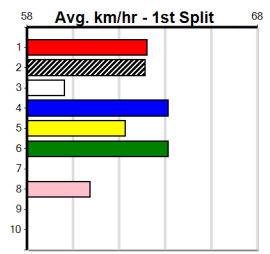

SPORTSBET BET WITH MATES (275+ RANK)

1

2:08PM

(VIC time)

Distance: 390m, Race Type: Maiden, Total Prizemoney: $1,530
1st: $1,000, 2nd: $320, 3rd: $160, 4th: $50

NALA'S GHOST (5) turned in an eye catching performance when placed on debut and he will continue to improve with more racing. INGA BUDDY (4) was impressive two runs back and he just needs to step on terms. SAINT FINNIE (1) has the good draw.

Watchdog Tips: **5** **4** **1** **6** **Bet:** Box Quinella 1,4,5 ($10 for 333.33%)

Form Box	Wgt	Dist	Track	Date	Time	BON	Margin	1st/2nd (Time)	PIR	Checked	Comment	WR	Split 1	S/P	Grade
1															
SAINT FINNIE [M] $4.00															
BE Bitch Mar-22 Sire: BERNARDO Dam: SAINT MADDIE Trainer: Narelle Byrne (Koroit)															
Owner(s): P Byrne															
Winning Distances: < 300m (0) 300 - 399m (0) 400 - 499m (0) 500 - 599m (0) 600 - 699m (0) > 700m (0)															
Winning Weights:															
7th (7)	25.7	390	WBL	R2	01-Apr-24	23.29	22.07	14.00 LAMIA FAWN (22.36)	M/68	.	.	.	9.08	$4.00	M
5th (2)	25.6	410	HOR	R2	12-Apr-24	24.29	23.58	5.50L MIGHTY MONARCH (23.93)	M/44	.	.	.	10.90	$4.10	M
3rd (7)	25.6	390	WBL	R1	16-May-24	22.59	21.89	6.00L BIG SOLOMONA (22.18)	S/33	.	.	.	9.11	$21.70	M
F (7)	25.5	390	WBL	R1	27-May-24	0.00	22.17	IDRON BALE (22.23)	M/88	.	VO	.	10.67	$9.40	M
7th (5)	25.5	390	WBL	R1	03-Jun-24	23.20	22.23	6.00L SOHO QUICKLY BY (22.78)	M/87	.	.	.	9.06	$6.60	M
2nd (4)	25.5	390	WBL	R2	10-Jun-24	22.42	22.18	0.75L PAW GLORY (22.37)	S/32	.	.	.	8.87	$12.30	M
4th (2)	25.4	450	WBL	R2	13-Jun-24	25.85	25.20	2.25L DAD'S JAM DONUT (25.69)	S/774	.	.	.	6.98	$50.00	MH
4th (8)	25.4	400	GEL	R2	25-Jun-24	23.14	22.50	6.50L GOT A PULSE (22.70)	S/55	.	SW	.	8.75	$5.10	M
Last 3 wins NOT included above															
Prize Best Starts Trk/Dts APM															

Box History

Bx	1st	2nd	3rd	4th	5th	6th	7th	8th
1								
2	1							
3			1					
4	1					1		
5								1
6			1					
7		1						1
8	1			1	1			

Prize Best Starts Trk/Dts APM
$1605.00 NBT
17-0-3-2
10-0-3-2
1055

2															
LEGALLY BLONDE [M] $16.00															
BD Bitch Nov-21 Sire: HARD STYLE RICO Dam: JOSEPHINE Trainer: Keith Lloyd (Anakie)															
Owner(s): MILLIONAIRES (SYN), J Farrugia, A Farrugia															
Winning Distances: < 300m (0) 300 - 399m (0) 400 - 499m (0) 500 - 599m (0) 600 - 699m (0) > 700m (0)															
Winning Weights:															
4th (7)	26.5	400	GEL	R9	05-Feb-24	23.34	22.66	7.00L ORBIT BALE (22.85)	M/34	.	.	.	8.70	$19.50	M
8th (2)	26.6	400	GEL	R2	09-Feb-24	23.88	22.48	16.00 LEONI BALE (22.77)	M/78	.	.	.	8.80	$22.10	M
7th (5)	26.0	400	GEL	R1	23-Feb-24	23.60	22.57	12.00 LATCH ON (22.79)	Q/45	.	.	.	8.73	$38.00	M
8th (1)	25.3	400	GEL	R3	12-Mar-24	24.25	22.57	17.00 BLACKPOOL URBAN (23.09)	M/88	.	V7	.	8.97	$14.80	M
4th (3)	26.0	390	WBL	R2	03-Jun-24	23.43	22.23	13.00 HEART OF DARTS (22.55)	M/53	.	.	.	9.15	$6.10	M
6th (8)	26.0	390	WBL	R1	10-Jun-24	22.82	22.18	4.25L HARTLAND DUKE (22.52)	Q/35	.	.	.	8.83	$9.70	M
8th (4)	26.5	400	GEL	R1	18-Jun-24	24.03	22.63	16.00 BABY TIME (22.97)	M/88	.	.	.	8.93	$56.80	M
Last 3 wins NOT included above															
Prize Best Starts Trk/Dts APM															

Box History

Bx	1st	2nd	3rd	4th	5th	6th	7th	8th
1								1
2								1
3				1				
4								1
5							1	
6								
7				1				
8						1		

Prize Best Starts Trk/Dts APM
$125.00 NBT
7-0-0-0
2-0-0-0
80

3															
PAW OLYMPIA (NSW)[M] $6.00															
BK Bitch Jul-22 Sire: JS FLAMIN ACE Dam: DYNA ADRIA Trainer: Robert Camilleri (Lara)															
Owner(s): B Wheeler															
Winning Distances: < 300m (0) 300 - 399m (0) 400 - 499m (0) 500 - 599m (0) 600 - 699m (0) > 700m (0)															
Winning Weights:															
8th (5)	27.2	435	SLE	R2	02-Jun-24	25.86	24.37	18.00 KENZIE KID (24.64)	M/688	.	.	.	5.48	$5.90	M
6th (1)	26.5	350	TRA	R1	14-Jun-24	20.34	20.12	3.25L SODA DIESEL (20.12)	S/75	.	.	.	6.89	$8.40	M
Last 3 wins NOT included above															
Prize Best Starts Trk/Dts APM															

Box History

Bx	1st	2nd	3rd	4th	5th	6th	7th	8th
1								
2						1		
3								
4								
5								1
6								
7								
8								

Prize Best Starts Trk/Dts APM
$0.00 FSH
2-0-0-0
0-0-0-0
0