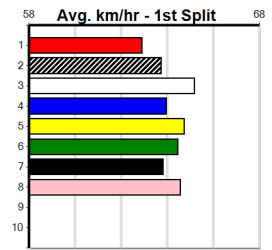

PADDY WANTS PATS (275+ RANK)

Distance: 450m, Race Type: Grade 5, Total Prizemoney: $1,530
1st: $1,000, 2nd: $320, 3rd: $160, 4th: $50

HAD A MISCHIEF (5) was a smart 25.57 winner here recently and he will get a nice cart across early on. OCEAN SUNSET (4) was impressive two runs back and she can work into the mix mid race. EDI BALE (8) will get plenty of room early on.

Watchdog Tips: 5 4 8 7 Bet: Win 5

HARRY HOTCAKES [5] Drawn inside out, may get crowded, tested $10.00
Owner(s): D Burnett
Winning Distances: < 300m (0) 300 - 399m (3) 400 - 499m (0) 500 - 599m (0) 600 - 699m (0) > 700m (0)
Box History table and Prize Best Starts summary.

SAINT TAY [5] Wide runner inside is a worry, next time $7.50
Owner(s): P Byrne
Winning Distances: < 300m (0) 300 - 399m (3) 400 - 499m (0) 500 - 599m (0) 600 - 699m (0) > 700m (0)
Box History table and Prize Best Starts summary.

BELAIR BEE [5] Handily placed last time, include in exotics $9.00
Owner(s): G Wickham
Winning Distances: < 300m (0) 300 - 399m (1) 400 - 499m (2) 500 - 599m (0) 600 - 699m (0) > 700m (0)
Box History table and Prize Best Starts summary.

OCEAN SUNSET [5] Drops in class, can cross early on, main danger $3.40
Owner(s): M Keane
Winning Distances: < 300m (0) 300 - 399m (0) 400 - 499m (4) 500 - 599m (0) 600 - 699m (0) > 700m (0)
Box History table and Prize Best Starts summary.

HAD A MISCHIEF [5] Handy PB here, gets a cart across, yes $4.20
Owner(s): T Kingcott
Winning Distances: < 300m (0) 300 - 399m (0) 400 - 499m (3) 500 - 599m (0) 600 - 699m (0) > 700m (0)
Box History table and Prize Best Starts summary.