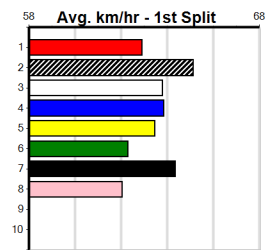

WOOD MOTORCYCLE & MOWER (275+ RANK)

Distance: 390m, Race Type: Grade 5, Total Prizemoney: $1,530
1st: $1,000, 2nd: $320, 3rd: $160, 4th: $50

HERE FOR GLORY (6) is better than his past few runs and he has the speed to cross and lead.
PULL START PUMBA (3) goes well here and he will be in the firing line throughout. INGA SALLY (2) can run a cheeky race.

Watchdog Tips: 6 3 2 1 Bet: Win 6

SEANCE SAM [5] Better than form, draw helps, keep safe $4.60
BK Bitch Jul-21 Sire: HOUDINI BOY Dam: NEVER DUPLICATED
Trainer: Anita Gibbons (Corio)
Winning Distances: < 300m (0) 300 - 399m (4) 400 - 499m (2) 500 - 599m (0) 600 - 699m (0) > 700m (0)
Winning Weights: 27.8(1) 28.0(1) 28.2(1) 28.3(1) 28.7(1) 29.1(1)
Box History table and Prize Best Starts table included.

INGA SALLY [5] Can come out running, threat if leads $6.00
BK Bitch Apr-21 Sire: HOOKED ON SCOTCH Dam: MISS SHIEKA
Trainer: Peter Inguanti (Camperdown)
Winning Distances: < 300m (0) 300 - 399m (3) 400 - 499m (0) 500 - 599m (0) 600 - 699m (0) > 700m (0)
Winning Weights: 26.6(1) 26.9(1) 27.1(1)
Box History table and Prize Best Starts table included.

PULL START PUMBA (NSW)[5] Solid record here, has early speed, danger $4.20
BK Dog Oct-21 Sire: RITZA LENNY Dam: IT'S A SHAME
Trainer: Danielle Keane (Koroit)
Winning Distances: < 300m (0) 300 - 399m (3) 400 - 499m (0) 500 - 599m (0) 600 - 699m (0) > 700m (0)
Winning Weights: 31.2(1) 32.0(1) 32.5(1)
Box History table and Prize Best Starts table included.

DR. CARLSON [5] Just not racing well enough, prefer to watch $16.00
BEBD Dog Jan-20 Sire: BERNARDO Dam: DR. HARLEE
Trainer: Kevin Quinn (Cundare North)
Winning Distances: < 300m (0) 300 - 399m (3) 400 - 499m (5) 500 - 599m (0) 600 - 699m (0) > 700m (0)
Winning Weights: 28.5(1) 28.6(1) 28.7(1) 29.0(1) 29.1(1) 30.4(2) 30.5(1)
Box History table and Prize Best Starts table included.

CHASING JIMMY [5] Down on confidence, gets crowded early, no $12.00
BE Dog Dec-19 Sire: MY REDEEMER Dam: MIRACLES HAPPEN
Trainer: Elizabeth Steel (Nullawarre North)
Winning Distances: < 300m (0) 300 - 399m (4) 400 - 499m (1) 500 - 599m (0) 600 - 699m (0) > 700m (0)
Winning Weights: 31.7(1) 32.3(1) 32.6(2) 32.7(1)
Box History table and Prize Best Starts table included.