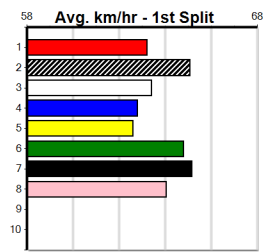

SPORTSBET SAME RACE MULTI (275+ RANK)

Distance: 390m, Race Type: Grade 5, Total Prizemoney: $1,530
1st: $1,000, 2nd: $320, 3rd: $160, 4th: $50

SAINT JADE (8) returned to form with a strong 25.83 win here two runs back and she is drawn to get all the breaks. MILKMAN NEIL (6) has a good record here and he can settle on the speed. ROCKY HORROR (7) has solid claims.

Watchdog Tips: 8 6 7 2 Bet: Box Quinella 6,7,8 ($10 for 333.33%)

SWEET CHEVELLE [5] Well down the track in her past eight, place best $8.00
Owner(s): D Petersen
Winning Distances: < 300m (0) 300 - 399m (5) 400 - 499m (1) 500 - 599m (0) 600 - 699m (0) > 700m (0)
Box History table and Prize Best Starts table included.

BREAKWALL (NSW)[5] Can show good early burn at times, respect $5.00
Owner(s): G Black
Winning Distances: < 300m (0) 300 - 399m (1) 400 - 499m (6) 500 - 599m (0) 600 - 699m (0) > 700m (0)
Box History table and Prize Best Starts table included.

CAPTAIN BENDER (SA)[5] Poor strike rate here, likely to struggle $21.00
Owner(s): CARISMA (SYN), R Gavin, K Gavin
Winning Distances: < 300m (0) 300 - 399m (1) 400 - 499m (5) 500 - 599m (0) 600 - 699m (0) > 700m (0)
Box History table and Prize Best Starts table included.

TERRIFIC KEITH (NSW)[5] Resuming, capable when fit, place claims $7.50
Owner(s): T Monaghan
Winning Distances: < 300m (0) 300 - 399m (10) 400 - 499m (10) 500 - 599m (4) 600 - 699m (0) > 700m (0)
Box History table and Prize Best Starts table included.

SOHO SIMON SAYS [5] Placed in two of five here but the draw is a worry $8.00
Owner(s): S O'brien
Winning Distances: < 300m (0) 300 - 399m (1) 400 - 499m (2) 500 - 599m (0) 600 - 699m (0) > 700m (0)
Box History table and Prize Best Starts table included.