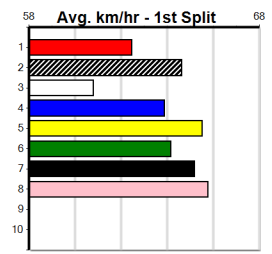

FIND US ON FACEBOOK (275+ RANK)

Distance: 390m, Race Type: Grade 5, Total Prizemoney: $1,530
1st: $1,000, 2nd: $320, 3rd: $160, 4th: $50

AMAZING SIENNA (7) was a dominant 22.26 winner here two runs back and she looks suited once again. WHERE THE FORMAN (6) was a strong winner two runs back and he can work into the mix mid race. BRINDLE BEC (1) has the good draw.

Watchdog Tips: 7 6 1 4 Bet: Win 7

BRINDLE BEC [5] Better than form, has the right draw, threat $9.00
BD Bitch Sep-21 Sire: ORSON ALLEN Dam: CELEBRITY
Trainer: Danielle Keane (Koroit)
Winning Distances: < 300m (0) 300 - 399m (3) 400 - 499m (0) 500 - 599m (0) 600 - 699m (0) > 700m (0)
Winning Weights: 26.9(1) 27.5(1) 28.1(1)
7th (5) 29.1 390 WBL R4 26-Mar-24 23.16 22.28 9.00L BEYOND BELIEF (22.55) M/57 . . . . 9.15 $12.20 5
5th (3) 28.8 390 WBL R3 22-Apr-24 22.58 22.06 4.75L TINKER GOOSE (22.25) M/46 . . . . 8.84 $48.90 SH
5th (3) 29.1 390 WBL R12 29-Apr-24 22.97 22.39 2.50L WHIRLWIND FIRE (22.81) M/76 . . . . 9.06 $8.40 5
4th (8) 29.0 390 WBL R12 06-May-24 22.80 22.36 3.75L WHIRLWIND FIRE (22.55) M/34 . . . . 9.18 $4.80 5
4th (4) 29.0 390 WBL R11 13-May-24 22.70 22.34 4.25L REGAL RHODE (22.41) M/44 . . . . 9.07 $8.70 5
6th (2) 29.0 390 WBL R12 20-May-24 23.00 22.43 5.50L SLEEK MONIQUE (22.65) M/77 . . . . 9.15 $16.30 5
5th (5) 28.8 390 WBL R11 03-Jun-24 23.27 22.23 9.50L LITTLE BREW (22.61) M/76 . . . . 9.38 $15.60 5
5th (8) 28.7 390 WBL R12 10-Jun-24 23.03 22.18 6.50L BUGS (22.60) M/56 . . . . 8.96 $10.20 5
Last 3 wins NOT included above
1st (8) 26.9 390 WBL R1 13-Jul-23 22.70 21.99 3.25L MOTOR HEAD MAXIM (22.93) M/11 . . . . 9.02 $19.40 M
1st (2) 27.5 390 WBL R9 12-Dec-23 22.39 22.27 1.75L JELLICENT BALE (22.50) Q/11 . . . SW . 8.64 $6.70 7
1st (8) 28.1 390 WBL R11 02-Jan-24 22.49 22.01 1.25L PENNY PINTO (22.56) M/33 . . . SW . 8.95 $2.40 X67

MIGHTY MOLLY [5] Steady effort when resuming, prefer to watch $12.00
BK Bitch Jan-21 Sire: ZAMBORA BROCKIE Dam: SISCO SIZZLE
Trainer: Allan Brookes (Koroit)
Winning Distances: < 300m (0) 300 - 399m (1) 400 - 499m (4) 500 - 599m (0) 600 - 699m (0) > 700m (0)
Winning Weights: 26.5(1) 26.6(2) 27.2(1) 27.4(1)
5th (1) 26.7 410 HOR R12 26-Sep-23 24.00 23.00 5.50L NASH BALE (23.64) M/45 . . . SW . 10.86 $3.60 5
4th (1) 26.6 410 HOR R4 03-Oct-23 23.85 23.17 1.5L APOLLO RIOT (23.75) M/44 . . . . 10.67 $8.80 5
2nd (8) 26.2 512 MTG R8 12-Oct-23 30.49 30.34 0.25L SIR PATRICK (30.47) M/34 . . . . 4.59 $2.50 RW
7th (5) 26.1 512 MTG R7 22-Oct-23 31.02 30.02 14.00L IRON ATLAS (30.10) M/45 . . . . 4.50 $14.00 6
7th (8) 26.1 450 WBL R8 13-Nov-23 26.23 25.60 9.50L XATU BALE (25.60) S/766 . . . . 6.92 $15.60 5
7th (4) 26.3 512 MTG R8 23-Nov-23 30.87 29.83 10.00L LEKTRA RINGO (30.17) M/44 . . . . 4.70 $4.40 RW
8th (3) 26.7 390 WBL R12 07-Mar-24 23.12 21.79 10.00L DOT'S REDEEMER (22.42) M/67 . . . . 9.08 $29.00 5
7th (6) 27.1 390 WBL R11 24-Jun-24 22.87 22.13 5.50L SINGLE FLICKER (22.52) M/56 . . . . 9.06 5
Last 3 wins NOT included above
1st (3) 27.4 400 MTG R7 23-Apr-23 22.95 22.83 2.00L KERRY'S CADILLAC (23.09) M/44 . . . . 10.75 $3.90 6
1st (6) 26.5 390 WBL R11 22-Aug-23 22.46 22.26 1.75L IMPRESS PATCH (22.57) S/33 . . . . 8.85 $5.60 5
1st (6) 27.2 450 WBL R7 18-Sep-23 25.70 25.69 0.50L VANS TURBO (25.73) Q/111 . . . . 6.62 $3.50 5