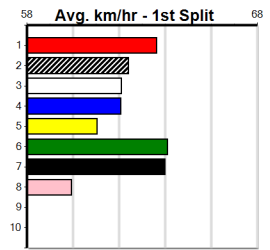

MACEY'S BISTRO (275+RANK)

Distance: 390m, Race Type: Maiden, Total Prizemoney: $1,530
1st: $1,000, 2nd: $320, 3rd: $160, 4th: $50

PEST EXPRESS (6) is armed with slick early speed and she is suitably drawn out wide today.
WAIRUA'S WAY (7) has had a few chances already but she does have the talent to feature. POOR
OLD PERCY (8) can fire fresh.

Watchdog Tips: 6 7 8 4 Bet: Win 6

Form Box Wgt Dist Track Date Time BON Margin 1st/2nd (Time) PIR Checked Comment W/R Split 1 S/P Grade
LEGALLY BLONDE [M] Yet to fire but the draw helps, place claims $10.00
BD Bitch Nov-21 Sire: HARD STYLE RICO Dam: JOSEPHINE
Owner(s): MILLIONAIRES (SYN), J Farrugia, A Farrugia
Trainer: Keith Lloyd (Anakie)
Winning Distances: < 300m (0) 300 - 399m (0) 400 - 499m (0) 500 - 599m (0) 600 - 699m (0) > 700m (0)
Winning Weights:
8th (2) 26.6 400 GEL R2 09-Feb-24 23.88 22.48 16.00 LEONI BALE (22.77) M/78 . . . 8.80 $22.10 M
7th (5) 26.0 400 GEL R1 23-Feb-24 23.60 22.57 12.00 LATCH ON (22.79) Q/45 . . . 8.73 $38.00 M
8th (1) 25.3 400 GEL R3 12-Mar-24 24.25 22.57 17.00 BLACKPOOL URBAN (23.09) M/88 . . V7 8.97 $14.80 M
4th (3) 26.0 390 WBL R2 03-Jun-24 23.43 22.23 13.00 HEART OF DARTS (22.55) M/53 . . . 9.15 $6.10 M
6th (8) 26.0 390 WBL R1 10-Jun-24 22.82 22.18 4.25L HARTLAND DUKE (22.52) Q/35 . . . 8.83 $9.70 M
8th (4) 26.5 400 GEL R1 18-Jun-24 24.03 22.63 16.00 BABY TIME (22.97) M/88 . . . 8.93 $56.80 M
6th (2) 26.8 390 WBL R1 01-Jul-24 23.15 22.34 8.50L SAINT FINNIE (22.56) M/44 . . . 8.84 $30.10 M
7th (6) 26.6 400 GEL R1 16-Jul-24 23.50 22.53 6.50L SUMMER SPRITZ (23.06) M/38 . . . 8.65 $76.20 M
Last 3 wins NOT included above
Prize Best $125.00 NBT
Starts 9-0-0-0
Trk/Dts 3-0-0-0
APM 70

DARYL DOWLING [M] Resuming, may need a run or two, tested $16.00
BD Dog May-21 Sire: MY REDEEMER Dam: MIMSTAR
Owner(s): E Lloyd
Trainer: Marcus Lloyd (Anakie)
Winning Distances: < 300m (0) 300 - 399m (0) 400 - 499m (0) 500 - 599m (0) 600 - 699m (0) > 700m (0)
Winning Weights:
6th (1) 30.9 390 BAL R1 15-Jan-24 22.98 22.16 6.50L RON'S MISTAKE (22.53) S/42 . . . 8.76 $30.50 T3-M
5th (1) 30.4 400 GEL R9 20-Feb-24 23.56 22.58 12.00 BAKIS BALE (22.72) S/32 . . . 8.72 $75.10 T3-M
5th (6) 30.2 400 GEL R1 12-Mar-24 23.49 22.57 11.00 BLACKPOOL WINNIE (22.77) M/44 . . . 8.71 $32.90 M
6th (7) 30.0 400 GEL R2 18-Mar-24 23.98 22.63 18.00 FABRICATE (22.78) S/65 . . . 8.80 $80.80 M
6th (5) 29.1 390 WBL R2 01-Apr-24 23.25 22.07 13.00 LAMIA FAWN (22.36) M/75 . . . 9.20 $39.70 M
5th (4) 29.6 400 GEL R1 30-Apr-24 23.76 22.73 7.50L MORE VOLTAGE (23.27) S/43 . . . 8.81 $81.20 M
4th (2) 29.4 400 GEL R2 21-May-24 23.51 22.48 7.50L HAVANA MAGIC (23.00) M/33 . . . 8.86 $27.80 M
7th (6) 28.9 400 GEL R1 28-May-24 24.67 22.41 21.00 CUBAN LAD (23.22) M/67 . . . 8.80 $19.10 T3-M
Last 3 wins NOT included above
Prize Best $130.00 NBT
Starts 16-0-0-0
Trk/Dts 2-0-0-0
APM 56