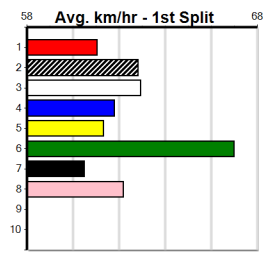

SPORTSBET GREEN TICKS (275+RANK)

Distance: 390m, Race Type: Maiden, Total Prizemoney: $1,530
1st: $1,000, 2nd: $320, 3rd: $160, 4th: $50

PINEAPPLE JUICE (5) was narrowly beaten here three runs back and he can go one better this time around. BELLE RIOT (8) was far from disgraced two runs back and she will get plenty of room early on. CRYPTO PRINCESS (6) can show improvement.

Watchdog Tips: 5 8 6 2 Bet: Box Quinella 5,6,8 ($10 for 333.33%)

HARDSTYLE RUBY [M] Steadily placed last time, needs to show more $16.00
BD Bitch Jan-22 Sire: HARD STYLE RICO Dam: DANCING SIENNA
Trainer: Deb Carr (Minirera)
Winning Distances: < 300m (0) 300 - 399m (0) 400 - 499m (0) 500 - 599m (0) 600 - 699m (0) > 700m (0)
Winning Weights: 6th (1) 27.7 390 SHP R2 01-Jan-24 23.95 21.75 28.00 POLLY ROCKET (22.00) M/56 8.88 $33.60 M
7th (2) 29.0 390 WBL R1 27-Jun-24 23.30 22.05 9.50L MISCHKE (22.65) M/86 V5 9.09 $8.00 M
5th (4) 28.5 390 WBL R1 08-Jul-24 23.20 22.15 7.50L INGA AMY (22.70) M/76 9.29 $5.70 M
2nd (7) 28.5 390 WBL R2 15-Jul-24 23.54 22.62 6.00L BIT MISTY (23.15) M/66 9.37 $9.10 M
Last 3 wins NOT included above

MISCHIEF MATE [M] Still learning, can improve, put in exotics $8.00
BKW Dog Jul-22 Sire: BEAST UNLEASHED Dam: MEPUNGA FAME
Trainer: Danielle Keane (Koroit)
Winning Distances: < 300m (0) 300 - 399m (0) 400 - 499m (0) 500 - 599m (0) 600 - 699m (0) > 700m (0)
Winning Weights: 7th (4) 32.8 390 WBL R1 11-Jul-24 23.73 21.94 19.00 ALL TALKER (22.47) M/66 9.22 $40.60 M
4th (2) 33.3 390 WBL R1 18-Jul-24 23.14 22.07 14.00 ASTON KING (22.21) M/32 8.92 $22.00 M
Last 3 wins NOT included above

ACTION ROYALE [M] Had plenty of chances, must show more, tested $10.00
WBK Dog Apr-22 Sire: KEYBOW Dam: ALVIRA
Trainer: Keith Lloyd (Anakie)
Winning Distances: < 300m (0) 300 - 399m (0) 400 - 499m (0) 500 - 599m (0) 600 - 699m (0) > 700m (0)
Winning Weights: 7th (2) 31.7 400 GEL R2 02-Apr-24 23.52 22.50 6.50L WISE MOVE (23.09) M/56 8.87 $34.00 M
4th (2) 31.7 400 GEL R2 30-Apr-24 23.62 22.73 10.00 TUFF TOBY (22.95) M/33 8.80 $6.20 M
5th (4) 32.1 400 GEL R1 07-May-24 23.58 22.58 7.50L CHARLI MARLEY (23.08) M/34 8.72 $73.00 M
3rd (1) 32.0 400 GEL R1 11-Jun-24 23.32 22.65 0.25L MY BOY KINGSLEY (23.30) M/31 8.72 $14.20 M
7th (8) 32.2 390 BAL R2 16-Jun-24 23.29 22.46 7.50L CLASSY MUSTANG (22.78) M/56 8.77 $17.40 T3-M
3rd (2) 31.6 400 GEL R2 25-Jun-24 23.06 22.50 5.50L GOT A PULSE (22.70) Q/33 8.68 $16.70 M
5th (8) 31.4 400 GEL R1 09-Jul-24 23.58 22.77 6.50L XENA GIBLET (23.14) M/74 8.99 $21.20 M
5th (8) 31.3 390 WBL R1 15-Jul-24 23.46 22.62 12.00 PACK YOUR BAGS (22.68) M/55 9.09 $9.40 M
Last 3 wins NOT included above

AUSSIE BLIZZARD [M] Strong effort three runs back, can run a drum $4.00
WF Dog Aug-22 Sire: AUSSIE INFRARED Dam: PAIR OF NINES
Trainer: Dylan Sharp (Lara)
Winning Distances: < 300m (0) 300 - 399m (0) 400 - 499m (0) 500 - 599m (0) 600 - 699m (0) > 700m (0)
Winning Weights: 6th (1) 30.7 400 GEL R4 03-May-24 23.64 22.45 13.00 PERRY MARKER (22.74) M/46 8.75 $20.90 MH
5th (5) 30.3 400 GEL R1 10-May-24 23.83 22.76 8.50L QUEEN KATE (23.26) M/65 8.90 $23.00 M
4th (7) 31.5 400 GEL R2 18-Jun-24 23.37 22.63 9.50L JERSEY JET (22.72) S/84 8.87 $18.80 M
3rd (1) 31.5 400 GEL R1 25-Jun-24 23.01 22.50 2.25L PAW MARVEL (22.85) M/43 8.75 $11.60 M
6th (7) 31.5 460 GEL R3 02-Jul-24 26.64 25.94 2.50L SHE'S BONKERS (26.47) S/766 6.95 $3.00 M
8th (3) 31.7 460 WGL R1 11-Jul-24 27.47 26.48 8.50L SCOTTY'S STACY (26.89) S/678 6.87 $16.60 T3-M
Last 3 wins NOT included above