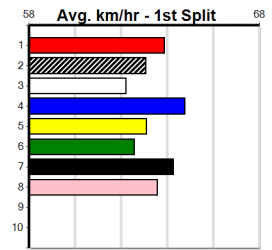

DOWNLOAD THE WATCHDOG APP (275+RANK)

Distance: 390m, Race Type: Grade 6, Total Prizemoney: $1,530
1st: $1,000, 2nd: $320, 3rd: $160, 4th: $50

CRYPTO ROYALTY (4) has been luckless since her smart 22.85 Warragul win and she can make amends today. STEP ON AIR (7) can come out running and he likes to stay wide in his races. SWEET AS MARY (5) is more than capable.

Watchdog Tips: 4 7 5 1 Bet: Win 4

SAINT JAYDEN [6] Draw helps, strong in the run home, respect $6.00
Owner(s): P Byrne
Winning Distances: < 300m (0) 300 - 399m (2) 400 - 499m (0) 500 - 599m (0) 600 - 699m (0) > 700m (0)
Box History table and Prize Best Starts Trk/Dts APM

FLYING HOT [6] Can miss the kick, may push up the track, no $10.00
Owner(s): M Roberts
Winning Distances: < 300m (0) 300 - 399m (0) 400 - 499m (1) 500 - 599m (1) 600 - 699m (0) > 700m (0)
Box History table and Prize Best Starts Trk/Dts APM

DAISY DEEDS [6] Poor record here, slow early, prefer others $16.00
Owner(s): M Keane
Winning Distances: < 300m (0) 300 - 399m (2) 400 - 499m (0) 500 - 599m (0) 600 - 699m (0) > 700m (0)
Box History table and Prize Best Starts Trk/Dts APM

CRYPTO ROYALTY [6] Shows promise, can cross and lead, go close $3.00
Owner(s): Crypto Syndicate (SYN), B De rozario, M Brigham
Winning Distances: < 300m (0) 300 - 399m (0) 400 - 499m (2) 500 - 599m (0) 600 - 699m (0) > 700m (0)
Box History table and Prize Best Starts Trk/Dts APM

SWEET AS MARY [6] Better than her past few runs, can threaten $6.50
Owner(s): N Mugavin
Winning Distances: < 300m (0) 300 - 399m (2) 400 - 499m (0) 500 - 599m (0) 600 - 699m (0) > 700m (0)
Box History table and Prize Best Starts Trk/Dts APM