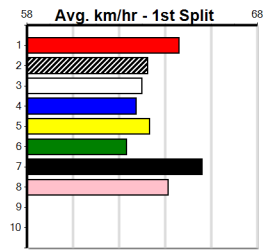

WARRNAMBOOL FENCING SPECIALISTS

Distance: 390m, Race Type: Grade 5, Total Prizemoney: $1,530
1st: $1,000, 2nd: $320, 3rd: $160, 4th: $50

KILLER BEE CAMMY (1) will find this easier than her recent racing and she is drawn to make every post a winner. SLINGSHOT BRUNO (8) regained some confidence here last time and he is well drawn out wide. SAINT MADIX (5) is more than capable

Watchdog Tips: 1 8 5 7 Bet: Win 1

KILLER BEE CAMMY [5] Drops in class, drawn to lead, hard to reel in $3.60
Owner(s): H Mcadam
Winning Distances: < 300m (0) 300 - 399m (2) 400 - 499m (4) 500 - 599m (0) 600 - 699m (0) > 700m (0)
Box History table and Prize Best Starts table included.

CAESARS PALACE [5] Capable but prefer over longer, place best $4.80
Owner(s): M Roberts
Winning Distances: < 300m (0) 300 - 399m (0) 400 - 499m (0) 500 - 599m (3) 600 - 699m (0) > 700m (0)
Box History table and Prize Best Starts table included.

INDY DELTA [5] Strong win last time, this is harder, tested $8.00
Owner(s): S Baulch
Winning Distances: < 300m (0) 300 - 399m (4) 400 - 499m (1) 500 - 599m (0) 600 - 699m (0) > 700m (0)
Box History table and Prize Best Starts table included.

SAINT JADE [5] Drawn to find bother in the run, next time $12.00
Owner(s): P Byrne
Winning Distances: < 300m (0) 300 - 399m (1) 400 - 499m (2) 500 - 599m (0) 600 - 699m (0) > 700m (0)
Box History table and Prize Best Starts table included.

SAINT MADIX [5] Strong winner two runs back, threat with luck $7.50
Owner(s): P Byrne
Winning Distances: < 300m (0) 300 - 399m (1) 400 - 499m (2) 500 - 599m (0) 600 - 699m (0) > 700m (0)
Box History table and Prize Best Starts table included.