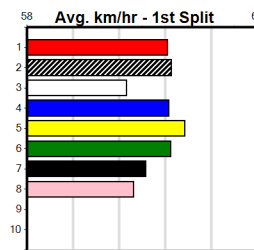

PADDY WANTS PATS (275+RANK)

Distance: 390m, Race Type: Grade 5, Total Prizemoney: $1,530
1st: $1,000, 2nd: $320, 3rd: $160, 4th: $50

JUST WANT PIZZA (6) should have enough pace to cross and lead and she is hard to get past when on the arm. INGA SALLY (5) has been placed in three of her past five and she will be prominent throughout. CANYA ENHANCE (1) has the right draw.

Watchdog Tips: 6 5 1 2 Bet: Box Quinella 1,5,6 ($10 for 333.33%)

CANYA ENHANCE (NSW)[5] Strong effort to score last time, can threaten $3.40
Owner(s): M Roberts
Winning Distances: < 300m (0) 300 - 399m (1) 400 - 499m (2) 500 - 599m (0) 600 - 699m (0) > 700m (0)
Box History table and Prize Best Starts table included.

SILVER TAQUISHA [5] Far from disgraced two runs back, keep safe $4.60
Owner(s): D Burnett
Winning Distances: < 300m (0) 300 - 399m (0) 400 - 499m (6) 500 - 599m (2) 600 - 699m (0) > 700m (0)
Box History table and Prize Best Starts table included.

STORMIN' FRANK [5] Poor record here, gets buried back early, no $14.00
Owner(s): L Parsons
Winning Distances: < 300m (0) 300 - 399m (0) 400 - 499m (5) 500 - 599m (0) 600 - 699m (0) > 700m (0)
Box History table and Prize Best Starts table included.

GOLDEN EYE (NSW)[5] First look here, draw is a worry, prefer others $7.50
Owner(s): L Joyce
Winning Distances: < 300m (0) 300 - 399m (2) 400 - 499m (0) 500 - 599m (2) 600 - 699m (0) > 700m (0)
Box History table and Prize Best Starts table included.

INGA SALLY [5] Racing well, has early speed, clear danger $10.00
Owner(s): P Inguanti
Winning Distances: < 300m (0) 300 - 399m (3) 400 - 499m (0) 500 - 599m (0) 600 - 699m (0) > 700m (0)
Box History table and Prize Best Starts table included.