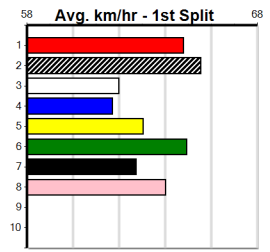

MATKO HIRE (275+RANK)

Distance: 390m, Race Type: Grade 7, Total Prizemoney: $1,530
1st: $1,000, 2nd: $320, 3rd: $160, 4th: $50

PAW VARNER (8) has had little luck in his past few runs and he should find this a lot easier.
SHARON'S LASS (6) owns a solid 22.75 PB here and she will be in the firing line throughout.
ASTON FARRELL (7) can show early speed at times.

Watchdog Tips: 8 6 7 4 Bet: Win 8

MANA'S WAY (NSW)[7] Down on confidence, gets buried back, tested $16.00
Owner(s): D Keane
Winning Distances: < 300m (0) 300 - 399m (1) 400 - 499m (0) 500 - 599m (0) 600 - 699m (0) > 700m (0)
Box History table and Prize Best Starts summary.

JERSEY JET (SA)[7] Good early burn but will cop pressure, place $6.50
Owner(s): J Collis
Winning Distances: < 300m (0) 300 - 399m (0) 400 - 499m (1) 500 - 599m (0) 600 - 699m (0) > 700m (0)
Box History table and Prize Best Starts summary.

ASTILL BALE (NSW)[7] Placed in both runs here, place hope again $8.00
Owner(s): B Wheeler
Winning Distances: < 300m (0) 300 - 399m (0) 400 - 499m (1) 500 - 599m (0) 600 - 699m (0) > 700m (0)
Box History table and Prize Best Starts summary.

MAYBE SPAGHETTI [7] Rarely wins but has talent, top 4 in SRM $12.00
Owner(s): B Fulton
Winning Distances: < 300m (0) 300 - 399m (1) 400 - 499m (0) 500 - 599m (0) 600 - 699m (0) > 700m (0)
Box History table and Prize Best Starts summary.

COLLINDA PEARL [7] Needs to lead, unlikely to cross, prefer others $7.00
Owner(s): S Tyler
Winning Distances: < 300m (0) 300 - 399m (0) 400 - 499m (1) 500 - 599m (0) 600 - 699m (0) > 700m (0)
Box History table and Prize Best Starts summary.