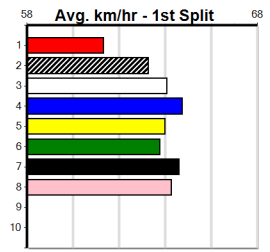

CASSIGN DESIGN (275+RANK)

Distance: 450m, Race Type: Mixed 6/7, Total Prizemoney: $1,530
1st: $1,000, 2nd: $320, 3rd: $160, 4th: $50

SENSES FAIL (3) was a handy 22.43 winner here recently she looks very well graded in this event.
ASTON DAWSON (2) is still learning but he showed some promise with a handy 23.47 Mt Gambier win.
CUDGEE'S WREN (4) has solid claims

Watchdog Tips: 3 2 4 5 Bet: Win 3

BURN THE BEND [7] Down on confidence, gets back early, tested $16.00
Owner(s): B Paton
Winning Distances: < 300m (0) 300 - 399m (0) 400 - 499m (1) 500 - 599m (0) 600 - 699m (0) > 700m (0)
Winning Weights: 29.8(1)
Race results table with columns: 6th, 4th, 4th, 7th, 4th, 4th, 4th, 6th, 1st, 2nd, 3rd, 4th, 5th, 6th, 7th, 8th.

ASTON DAWSON [7] Showing promise, solid muster, main danger $4.00
Owner(s): R Borda
Winning Distances: < 300m (0) 300 - 399m (0) 400 - 499m (1) 500 - 599m (0) 600 - 699m (0) > 700m (0)
Winning Weights: 32.2(1)
Race results table with columns: 2nd, 1st, 7th, 1st, 2nd, 3rd, 4th, 5th, 6th, 7th, 8th.

SENSES FAIL [6] Impressive type, drops in class, hard to hold out $3.40
Owner(s): H Mcadam
Winning Distances: < 300m (0) 300 - 399m (1) 400 - 499m (1) 500 - 599m (0) 600 - 699m (0) > 700m (0)
Winning Weights: 26.9(1) 27.5(1)
Race results table with columns: 6th, 8th, 4th, 6th, 1st, 1st, F, 4th, 5th, 1st, 2nd, 3rd, 4th, 5th, 6th, 7th, 8th.

CUDGEE'S WREN [7] Consistent to date, early pace, can threaten $6.50
Owner(s): G Hunt
Winning Distances: < 300m (0) 300 - 399m (1) 400 - 499m (0) 500 - 599m (0) 600 - 699m (0) > 700m (0)
Winning Weights: 27.5(1)
Race results table with columns: 5th, 7th, 2nd, 5th, 3rd, 2nd, 1st, 2nd, 8th, 1st, 2nd, 3rd, 4th, 5th, 6th, 7th, 8th.

MYOLA DUSK [6] Steady record here but drops in class, respect $10.00
Owner(s): A Kampman
Winning Distances: < 300m (0) 300 - 399m (1) 400 - 499m (1) 500 - 599m (0) 600 - 699m (0) > 700m (0)
Winning Weights: 28.2(1) 28.7(1)
Race results table with columns: 6th, 2nd, 3rd, 6th, 5th, 2nd, 5th, 6th, 1st, 1st, 1st, 2nd, 3rd, 4th, 5th, 6th, 7th, 8th.

1

2

3

4

5