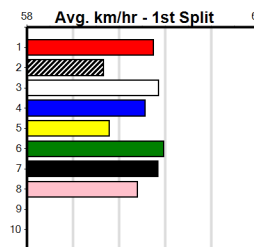

SPORTSBET WE LET THE DOGS OUT

Distance: 390m, Race Type: Grade 5, Total Prizemoney: $1,530
1st: $1,000, 2nd: $320, 3rd: $160, 4th: $50

NANDO COMMANDO (6) has a good record here and he will appreciate the drop in class today.
SOHO SIMON SAYS (5) is another who drops in class and he will be on the pace throughout.
BLIND MAN (7) can run a cheeky race

Watchdog Tips: 6 5 7 1 Bet: Win 6

CAPTAIN BENDER (SA)[5] Drawn to be prominent throughout, keep safe $7.50
Owner(s): CARISMA (SYN), R Gavin, K Gavin
Winning Distances: < 300m (0) 300 - 399m (2) 400 - 499m (5) 500 - 599m (0) 600 - 699m (0) > 700m (0)
Box History table and Prize Best Starts table included.

SAINT KIMETTO [5] Beaten in all three runs here, prefer others $12.00
Owner(s): P Byrne
Winning Distances: < 300m (0) 300 - 399m (0) 400 - 499m (3) 500 - 599m (1) 600 - 699m (0) > 700m (0)
Box History table and Prize Best Starts table included.

MYOLA POCKET [5] Resuming, poor strike rate, prefer to watch $10.00
Owner(s): A Kampman
Winning Distances: < 300m (0) 300 - 399m (1) 400 - 499m (10) 500 - 599m (0) 600 - 699m (0) > 700m (0)
Box History table and Prize Best Starts table included.

DR. CARLSON [5] Struggling but goes well here, can run a drum $8.00
Owner(s): S Hose
Winning Distances: < 300m (0) 300 - 399m (3) 400 - 499m (5) 500 - 599m (0) 600 - 699m (0) > 700m (0)
Box History table and Prize Best Starts table included.

SOHO SIMON SAYS [5] No luck of late, this is easier, looks the danger $4.00
Owner(s): S O'brien
Winning Distances: < 300m (0) 300 - 399m (1) 400 - 499m (2) 500 - 599m (0) 600 - 699m (0) > 700m (0)
Box History table and Prize Best Starts table included.