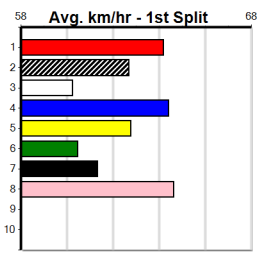

Distance: 390m, Race Type: Grade 7, Total Prizemoney: $1,530
1st: $1,000, 2nd: $320, 3rd: $160, 4th: $50

BOONDOCKS (1) regained some confidence with a solid placing here last time and he should be able to hold his position early on. BRILEY RIOT (6) was impressive last time and she should be prominent throughout. ELPHICK BALE (8) has solid claims

Watchdog Tips: 1 6 8 4 Bet: Box Quinella 1,6,8 ($10 for 333.33%)

Race 1 details for BOONDOCKS [7] with $3.40 prize money. Includes dog info, owner, winning distances, weights, and a box history table.

Race 2 details for DOWN SOUTH QUEEN [7] with $16.00 prize money. Includes dog info, owner, winning distances, weights, and a box history table.

Race 3 details for AIRBORNE SHAUN (NSW)[7] with $10.00 prize money. Includes dog info, owner, winning distances, weights, and a box history table.

Race 4 details for BIT MISTY [7] with $6.00 prize money. Includes dog info, owner, winning distances, weights, and a box history table.

Race 5 details for AVERAGE JOE [7] with $12.00 prize money. Includes dog info, owner, winning distances, weights, and a box history table.

1

2

3

4

5