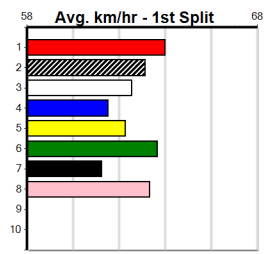

EDWARDS ELECTRICAL (275+RANK)

Distance: 390m, Race Type: Grade 7, Total Prizemoney: $1,530
1st: $1,000, 2nd: $320, 3rd: $160, 4th: $50

FINISH THE ARENA (6) has been luckless since her solid 22.57 maiden win here and she can make amends today. ONE HAND CLAP (2) was never headed two runs back and he will be in the firing line throughout. ASTON RUINART (4) can come out running.

Watchdog Tips: 6 2 4 5 Bet: Win 6

Form Box Wgt Dist Track Date Time BON Margin 1st/2nd (Time) PIR Checked Comment W/R Split 1 S/P Grade

SOHO BUSTLIN' BY [7] Solid PB here but down on confidence, place $5.00
Owner(s): S O'brien
Winning Distances: < 300m (0) 300 - 399m (1) 400 - 499m (0) 500 - 599m (0) 600 - 699m (0) > 700m (0)
Winning Weights: 31.9(1)
4th (2) 31.8 300 HVL R1 17-May-24 17.57 16.92 7.00L HOT SPOT (17.10) ... $5.30 T3-M

ONE HAND CLAP [7] Showed a good turn of foot at Horsham, danger $4.60
Owner(s): L Edgerton
Winning Distances: < 300m (0) 300 - 399m (0) 400 - 499m (1) 500 - 599m (0) 600 - 699m (0) > 700m (0)
Winning Weights: 32.6(1)
5th (2) 32.6 435 SLE R2 07-Jul-24 25.42 24.39 6.00L SOMERTON KAREN (25.02) M/534 ... $6.20 M

FLYING MADELINE [7] Placed in only one of 11 here, out of her depth $16.00
Owner(s): A Harding
Winning Distances: < 300m (0) 300 - 399m (1) 400 - 499m (0) 500 - 599m (0) 600 - 699m (0) > 700m (0)
Winning Weights: 25.8(1)
5th (8) 26.0 400 MTG R4 09-May-24 23.89 23.01 9.50L QUANTUM MASTER (23.22) ... $19.00 RWF

ASTON RUINART [7] Can come out running, threat if crosses early on $4.20
Owner(s): R Borda
Winning Distances: < 300m (0) 300 - 399m (1) 400 - 499m (0) 500 - 599m (0) 600 - 699m (0) > 700m (0)
Winning Weights: 27.2(1)
7th (3) 27.0 390 BAL R2 12-May-24 23.16 22.15 13.00 LEONARDO ZEAL (22.29) Q/66 ... $9.80 T3-M

SOHO QUICKLY BY [7] Should follow the four across early on, respect $10.00
Owner(s): S O'brien
Winning Distances: < 300m (0) 300 - 399m (1) 400 - 499m (0) 500 - 599m (0) 600 - 699m (0) > 700m (0)
Winning Weights: 27.5(1)
4th (3) 27.1 425 BEN R2 15-May-24 24.90 24.04 1.75L MCIVOR JEWELS (24.78) M/553 ... $18.70 T3-M

1

2

3

4

5

Box History table for Soho Bustlin' By

Box History table for One Hand Clap

Box History table for Flying Madeline

Box History table for Aston Ruinart

Box History table for Soho Quickly By