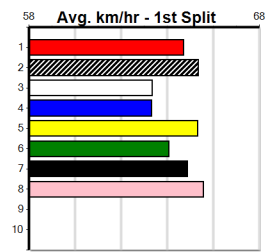

BROAD TREE CARE (275+RANK)

Distance: 390m, Race Type: Grade 5, Total Prizemoney: $1,530
1st: $1,000, 2nd: $320, 3rd: $160, 4th: $50

CALL ME ARTIE (1) has been placed in two of four here and he is drawn to make every post a winner. ALDREN BALE (2) owns a solid 22.52 PB here and he can follow the red through early on. LOTHBROK GIRL (4) has class on her side.

Watchdog Tips: 1 2 4 5 Bet: Win 1

CALL ME ARTIE [5] No luck of late, drawn to make amends, yes $3.40
BK Dog Apr-22 Sire: FERAL FRANKY Dam: PUZZLES
Owner(s): Three Trades (SYN), P Tomineck, J Hains
Trainer: Deb Carr (Minirera)

ALDREN BALE (NSW)[5] Better than form, solid PB here, main danger $4.20
FBD Dog Jan-21 Sire: KONOMI Dam: DYNA UNI
Owner(s): C Roberts
Trainer: Catherine Roberts (Terang)

FINLEY BALE (NSW)[5] Lack of early speed is a worry, prefer to watch $12.00
BK Dog Feb-22 Sire: BARCIA BALE Dam: IYLEE BALE
Owner(s): B Wheeler
Trainer: Deborah Coleman (Lara)

LOTHBROK GIRL [5] Prefer out wide but has the class edge, threat $4.60
BK Bitch Jan-21 Sire: LOCHINVAR MARLOW Dam: PUZZLES
Owner(s): D Carr
Trainer: Deb Carr (Minirera)

GAS MAN [5] Solid record here, has early speed, respect $9.00
BK Dog Jan-21 Sire: FABREGAS Dam: PROVEN SCARY
Owner(s): M Roberts
Trainer: Mark Roberts (Terang)

1

2

3

4

5