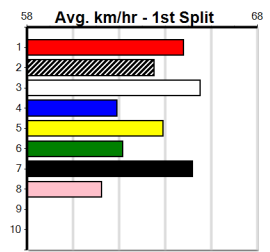

WANNON FUNCTION CENTRE (275+RANK)

Distance: 450m, Race Type: Grade 5, Total Prizemoney: $1,530
1st: $1,000, 2nd: $320, 3rd: $160, 4th: $50

MINH NARDO (3) will find this easier than her most recent racing and she can assume control soon after box rise. BELAIR BEE (7) can be hard to follow but she is more than capable on her day. MIGHTY MOLLY (1) has the good draw.

Watchdog Tips: 3 7 1 2 Bet: Win 3

Horse card for MIGHTY MOLLY [5]. Includes details on sire (ZAMBORA BROCKIE), dam (SISCO SIZZLE), winning distances, and a box history table.

Horse card for SAINT MICK [5]. Includes details on sire (BERNARDO), dam (SAINT MADDIE), winning distances, and a box history table.

Horse card for MINH NARDO (NSW)[5]. Includes details on sire (BERNARDO), dam (SHELBY DREAM), winning distances, and a box history table.

Horse card for IVERSON [5]. Includes details on sire (MY REDEEMER), dam (MIRACLES HAPPEN), winning distances, and a box history table.

Horse card for VANS TURBO [5]. Includes details on sire (MY REDEEMER), dam (MIRACLES HAPPEN), winning distances, and a box history table.