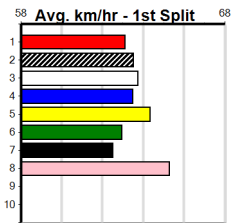

DOWNLOAD THE WATCHDOG APP (275+

Distance: 390m, Race Type: Grade 5, Total Prizemoney: \$1,530
1st: \$1,000, 2nd: \$320, 3rd: \$160, 4th: \$50

YAALA JUNIOR (8) owns a handy 22.39 PB here and she is ideally drawn out wide. PULL START PUMBA (1) has a good record here and he is drawn to be prominent throughout. TWO HAT PAT (5) just needs luck early on.