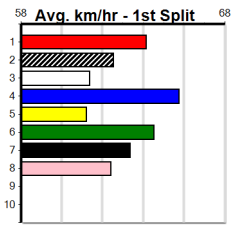

PADDY WANTS PATS (275+RANK)

Distance: 450m, Race Type: Grade 5, Total Prizemoney: $1,530
1st: $1,000, 2nd: $320, 3rd: $160, 4th: $50

6

4:27PM

(VIC time)

SWEET AS MARY (7) returned to form with a dashing 22.22 win here and she will appreciate the slight rise in distance. MINH NARDO (4) has a good record here and she can work into the mix mid race. MIGHTY MOLLY (1) is drawn to get the breaks

Watchdog Tips:

7

4

1

6

Bet:

Win 7