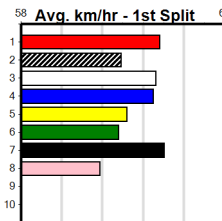

WOOD MOTORCYCLE & MOWER (275+RA)

Distance: 450m, Race Type: Grade 5, Total Prizemoney: \$1,530
1st: \$1,000, 2nd: \$320, 3rd: \$160, 4th: \$50

8

5:04PM

(VIC time)

VALLETTA DIVA (6) is far better than her form reads and she will appreciate the drop in class.
AMAZING SIENNA (1) has the good draw and she will be in the firing line throughout. ASTON
SINATRA (5) has solid claims.