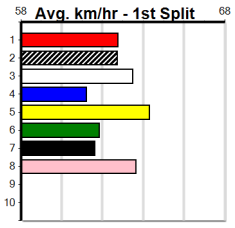

CASSIGN DESIGN (275+RANK)

Distance: 450m, Race Type: Mixed 6/7, Total Prizemoney: $1,530
1st: $1,000, 2nd: $320, 3rd: $160, 4th: $50

5

4:09PM
(VIC time)

ASTON MEEK (8) showed some promise in her first prep and she should be primed to fire fresh.
PAW JANELLE (4) powered to the line in her maiden win here and she just needs an ounce of luck in running. NARINGAL SALLY (1) has solid claims

Watchdog Tips: **8** **4** **1** **2** **Bet:** **Box Quinella 1,4,8 ($10 for 333.33%)**