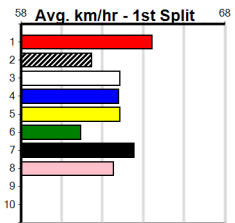

SPORTSBET SET A DEPOSIT LIMIT (275+

12

6:18PM

(VIC time)

Distance: 390m, Race Type: Grade 5, Total Prizemoney: \$1,530
1st: \$1,000, 2nd: \$320, 3rd: \$160, 4th: \$50

ARTIFICIAL BLUE (7) is suitably drawn out wide and this is one of the easiest races he has contested for a while. SQUIGGLY PA (2) has a nice turn of foot and he just needs to get into the clear. SAINT MADIX (3) has claims.