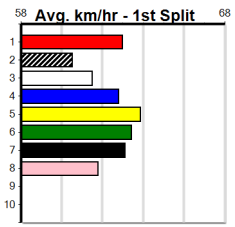

MATKO HIRE (275+RANK)

Distance: 390m, Race Type: Grade 7, Total Prizemoney: $1,530
1st: $1,000, 2nd: $320, 3rd: $160, 4th: $50

2

3:14PM

(VIC time)

PAW JULIA (7) has been ultra consistent to date and she has the speed to cross and lead throughout. HALF PAST TWELVE (2) showed his true talent at Ballarat last time and he should be in the mix once again. PAW OLYMPIA (8) will get a nice cart across

Watchdog Tips: **7** **2** **8** **6** **Bet:** **Box Quinella 2,7,8 ($10 for 333.33%)**