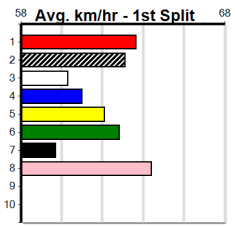

MACEY'S BISTRO (275+RANK)

Distance: 390m, Race Type: Maiden, Total Prizemoney: $1,530
1st: $1,000, 2nd: $320, 3rd: $160, 4th: $50

1
2:57PM
(VIC time)

HAVANA ROSE (8) showed improvement when placed at Geelong last time and she is ideally drawn out wide. MINI BREW (7) was impressive two runs back and she just needs a little luck early on. PINEAPPLE JUICE (4) can run a cheeky race.

Watchdog Tips: **8** **7** **4** **1** **Bet:** **Win 8**