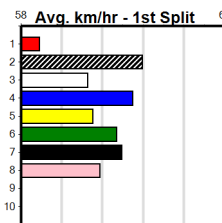

BROAD TREE CARE (275+RANK)

Distance: 390m, Race Type: Grade 7, Total Prizemoney: $1,530
1st: $1,000, 2nd: $320, 3rd: $160, 4th: $50

3

3:34PM

(VIC time)

HIS CRACKIN' (4) is a more than capable type when right and he is expected to race well fresh.
DUSTY ALICE (6) was a strong 22.97 Geelong winner and she will continue to get better with more racing. ASTILL BALE (8) can run a cheeky race.

Watchdog Tips: **4** **6** **8** **7** **Bet:** **Box Quinella 4,6,8 ($10 for 333.33%)**