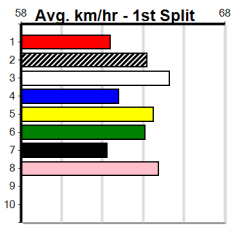

EDWARDS ELECTRICAL (275+RANK)

Distance: 390m, Race Type: Grade 5, Total Prizemoney: \$1,530
1st: \$1,000, 2nd: \$320, 3rd: \$160, 4th: \$50

7

4:45PM
(VIC time)

ASTON MALLE (5) will need some luck in running but she is a powerful type and she will find this easier than her most recent racing. STRESS TEST (3) has a good record here and he has the speed to cross and lead for a long way.