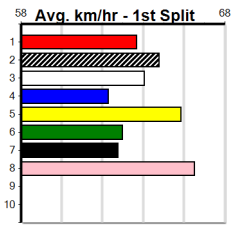

WARRNAMBOOL FENCING SPECIALISTS

Distance: 390m, Race Type: Grade 5, Total Prizemoney: $1,530
1st: $1,000, 2nd: $320, 3rd: $160, 4th: $50

11

6:02PM
(VIC time)

MYOLA SUNRISE (5) has been solidly placed in her past three and she won't find an easier race to win. FEND THEM OFF (8) is better than his form reads and he is suitably drawn out wide. BLIND MAN (1) is drawn to get every chance.

Watchdog Tips: 5 8 1 2 **Bet:** Win 5