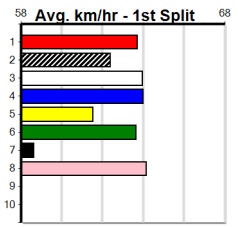

EDWARDS ELECTRICAL (275+RANK)

Distance: 450m, Race Type: Mixed 6/7, Total Prizemoney: $1,530
1st: $1,000, 2nd: $320, 3rd: $160, 4th: $50

5
4:02PM
(VIC time)

IDYLLIC MEYER (1) has been placed in two of her past three and she is drawn to get all the breaks.
FINISH THE ARENA (6) is better than her past two and she can work into the mix mid race.
NARINGAL MATE (8) will be strong in the run home.

Watchdog Tips:	1	6	8	5	Bet:	Win 1