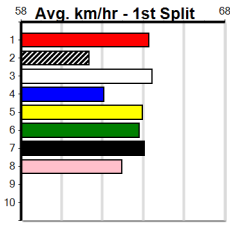

PADDY WANTS PATS (275+RANK)

Distance: 450m, Race Type: Grade 5, Total Prizemoney: $1,530
1st: $1,000, 2nd: $320, 3rd: $160, 4th: $50

6

4:24PM

(VIC time)

ARTIFICIAL BLUE (7) is far better than his form indicates and he will appreciate the drop in class. SMOKIN' ARROW (5) has a good record here and he will work into the mix mid race. CAESAR'S PALACE (6) is nearing another win.

Watchdog Tips:

7

5

6

8

Bet:

Win 7