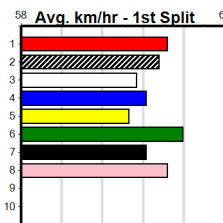

WOOD MOTORCYCLE & MOWER (275+RA

Distance: 450m, Race Type: Grade 5, Total Prizemoney: $1,530
1st: $1,000, 2nd: $320, 3rd: $160, 4th: $50

SINGLE FLICKER (8) was a strong 22.52 winner here recently and he will get plenty of room early on. SOLITARY FLAME (2) was dominant at Bendigo and she will be in the firing line from the outset. BELAIR BEE (1) is always thereabouts

Watchdog Tips: 8 2 1 7 Bet: Win 8

Table containing race details for 10 races. Each race entry includes race number, horse name, trainer, odds, and a 'Winning Boxes' table. Race 1: BELAIR BEE [5] vs MEPUNGA PRUE, $7.50. Race 2: SOLITARY FLAME [5] vs FAUN FLAME, $4.00. Race 3: LOTHBROK GIRL [5] vs PUZZLES, $4.60. Race 4: ZARA'S PRINCESS [5] vs MIRACLES HAPPEN, $10.00. Race 5: ZIPPING GIAN (NSW)[5] vs ZIPPING PARIS, $12.00. Race 6: BELLA SUPREME [5] vs LADY PANDORA, $9.00. Race 7: DIVA DAVINA [5] vs UP HILL JILL, $8.00. Race 8: SINGLE FLICKER [5] vs FAUN FLAME, $4.00. Race 9: *** NO RESERVE ***. Race 10: *** NO RESERVE ***.