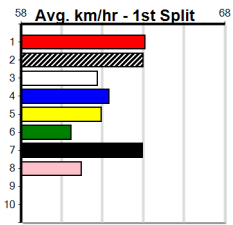

MACEY'S BISTRO (275+RANK)

Distance: 390m, Race Type: Maiden, Total Prizemoney: $1,530
1st: $1,000, 2nd: $320, 3rd: $160, 4th: $50

1
2:39PM
(VIC time)

PEST EXPRESS (1) will push up the track but she has good early burn and she can hold her position through the bend. INGA AMY (2) has been placed in two of five to date and she can settle on the speed. PAW OLYMPIA (3) has solid claims

Watchdog Tips: **1** **2** **3** **7** **Bet:** Win 1