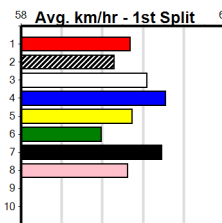

DOWNLOAD THE WATCHDOG APP (275+

Distance: 390m, Race Type: Grade 6, Total Prizemoney: $1,530
1st: $1,000, 2nd: $320, 3rd: $160, 4th: $50

ASTON MAI TAI (4) has been brilliant in her past two wins and she looks very well graded again.
CANYA ENHANCE (7) is better than his past two and he can work into the mix mid race. NARINGAL
SALLY (8) will be strong in the closing stages.

Watchdog Tips:

4 7 8 5

Bet:

Win 4

Form Box Weight Dist Track Date Time BON Margin 1st/2nd (Time) PIR Checked Comment W/R Split 1 S/P Grade

1 RUNWAY [6] Needs to lead, may get crowded, place best
MRS. SHARP $8.00
Trainer: Paul Cusack (Mount Cottrell)
7th (3) 26.0 400 GEL R9 01-Jun-24 23.11 22.41 5.50LNATALIE BALE (22.75) Q/45 . . . 8.58 $91.30 X67

Winning Boxes table for Runway [6]

2 POPCORN IRA [6] Hit or miss early, solid PB here, place claims
ZIPPING JAMIE $12.00
Trainer: Stephen Tabb (Lara)
5th (2) 26.4 390 WBL R4 17-Jun-24 22.89 22.51 5.00LMISSILE MAGGIE (22.55) M/35 . . . 8.78 $18.70 6G

Winning Boxes table for Popcorn Ira [6]

3 ABSOLUTELY FRANK [6] Never headed last time, pace in four is a worry
WONDER MISS $3.60
Trainer: Justin Jacobs (Carisbrook)
7th (5) 32.9 390 BAL R10 09-Jun-24 23.11 22.34 8.00LSALMON SPRAY (22.56) M/45 . SW . 8.70 $8.80 T3-7

Winning Boxes table for Absolutely Frank [6]

4 ASTON MAI TAI [6] Brilliant wins in her past two, hard to reel in
ASTON MIRAGE $3.20
Trainer: Jonathon Malone (Winslow)
5th (3) 23.1 390 WBL R1 11-Apr-24 22.84 22.09 6.00LGRACE'S ENTITY (22.43) M/75 . . . 9.09 $7.80 M

Winning Boxes table for Aston Mai Tai [6]

5 OSCAR DEEDS [6] Steady record here but is a strong type, respect
BEAUT DEEDS $12.00
Trainer: Garry Anders (Koroit)
3rd (7) 30.7 400 MTG R9 30-May-24 24.19 23.60 1.5LLUCKY ME (24.09) M/44 . . . W 11.35 $2.60 RW

Winning Boxes table for Oscar Deeds [6]

6 DAISY DEEDS [6] Drawn to find early bother, prefer to watch
BEAUT DEEDS $18.00
Trainer: Mark Keane (Koroit)
8th (2) 29.5 390 WBL R6 22-Apr-24 22.94 22.06 9.00LFAR AWAY TEARS (22.33) M/77 . . . 8.96 $80.50 SH

Winning Boxes table for Daisy Deeds [6]

7 CANYA ENHANCE (NSW)[6] No luck of late, this is easier, main danger
OPTICAL $4.80
Trainer: Mark Roberts (Terang)
7th (8) 31.6 390 WBL R2 30-May-24 23.03 21.92 15.00LDEROGATIVE (21.99) M/37 . . . 8.89 $16.90 RWH

Winning Boxes table for Canya Enhance [6]

8 NARINGAL SALLY [6] Can unwind a strong finish, looks a threat
FLO LAVA $12.00
Trainer: Kurt Howard (Woolsthorpe)
8th (1) 27.1 450 WBL R5 23-May-24 26.03 25.15 13.00LIDYLLIC JAMES (25.15) S/888 . . . 7.01 $57.50 X67

Winning Boxes table for Naringal Sally [6]

9 *** NO RESERVE ***

Winning Boxes table for No Reserve

10 *** NO RESERVE ***

Winning Boxes table for No Reserve