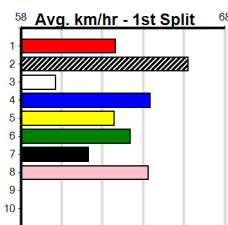

12

6:36PM

(VIC time)

SPORTSBET SET A DEPOSIT LIMIT (275+

Distance: 390m, Race Type: Grade 5, Total Prizemoney: $1,530

1st: $1,000, 2nd: $320, 3rd: $160, 4th: $50

Watchdog Tips:

1

2

7

6

Bet:

Win 1

Form	Box	Weight	Dist	Track	Date	Time	BON	Margin	1st/2nd (Time)	PIR	Checked	Comment	W/R	Split 1	S/P	Grade

1 PIRANHA SHAKE [5] *Resuming, talented when fit, should fire* **$3.20**

BK D Dec-21 MEPUNGA BLAZER POLLY'S YOHANNA

Trainer: Mathew Tabb (Lara)

5th (2) 30.2 400 WGL R7 22-Feb-24 23.36 22.69 6.50DEVON LASS (22.94) M/55 . . . 8.76 $3.00 5
6th (1) 30.8 400 GEL R8 09-Apr-24 23.28 22.46 12.00LURITH BALE (22.46) M/76 . . . 8.77 $13.60 5H
5th (5) 30.8 425 BEN R11 14-Apr-24 24.79 24.03 6.00LKY COMPASS (24.38) M/455 . . . 6.95 $12.30 T3-5
F (1) 30.2 390 WBL R11 22-Apr-24 0.00 22.06 .PENNY BLUE DEMON (22.68) M/77 . V0 . 9.14 $14.30 SH

Owner(s): S Randle

Winning Boxes

1	2	3	4	5	6	7	8	
1						1	1	
Prize	$5,025.00							
Best	22.85							
Starts	33-3-2-5							
Trk/Dst	6-1-0-2							
APM	$1294							

2 AL'S SHOUT [5] *No luck of late, great record here, main danger* **$3.60**

F D Mar-20 BARCIA BALE OVER AND AWAY

Trainer: Wade Green (Parwan)

7th (4) 33.3 400 GEL R7 23-Apr-24 23.83 22.56 14.00LDR. CARLSON (22.88) M/67 . . . 8.96 $4.00 5
6th (2) 35.0 300 HVL R12 14-Jun-24 17.48 16.83 5.00LBUDDY BLUE (17.14) M/8 . . . 4.24 $12.60 T3-5
8th (6) 34.8 300 HVL R12 28-Jun-24 17.19 16.68 7.00LDAN DAN (16.74) M/6 . . . 4.04 $15.10 T3-5
8th (5) 34.4 300 HVL R4 01-Jul-24 17.61 16.87 6.00LPACIFIC GOLDIE (17.22) M/7 . . . 4.14 $19.50 T3-5

Owner(s): W Green

Winning Boxes

1	2	3	4	5	6	7	8	
1	2	2		1			4 2	
Prize	$25,520.00							
Best	22.35							
Starts	102-12-14-15							
Trk/Dst	7-3-2-1							
APM	$2281							

3 QUANTUM LEAP (SA)[5] *First look here, may need the run, next time* **$12.00**

BK D Feb-22 SENNACHIE SPRINGVALE DIVA

Trainer: Paul Cusack (Mount Cottrell)

6th (4) 31.2 400 MTG R12 06-Jun-24 23.94 23.11 5.50LSTON FIONA (23.56) . . . 11.09 $14.00 RW
5th (2) 31.7 400 MTG R11 13-Jun-24 24.28 22.99 11.00LHOTFOOT SWIZZLE (23.55) . . . 11.66 $8.00 RW
7th (7) 31.3 390 BAL R10 30-Jun-24 22.99 22.21 12.00LCAPITAL GAIN (22.21) S/77 . . . 8.86 $49.10 T3-5
3rd (1) 31.1 400 MTG R10 04-Jul-24 23.95 23.23 7.50LTESTED (23.43) . . . 11.17 $3.40 RWH

Owner(s): P Cusack

Winning Boxes

1	2	3	4	5	6	7	8	
2							1	
Prize	$2,535.00							
Best	FSH							
Starts	21-3-2-3							
Trk/Dst	0-0-0-0							
APM	$1204							

4 BLIND MAN (SA)[5] *Struggles here, drawn to find bother, risky* **$14.00**

BK D Dec-21 KEYBOW MENTAL LEE

Trainer: Shaun Baulch (Mortlake)

6th (4) 35.4 450 WBL R6 03-Jun-24 26.46 25.86 6.50LWHAT A DOLL (26.03) M/366 . . . 6.78 $15.70 5
3rd (5) 34.6 390 WBL R12 10-Jun-24 22.90 22.18 4.50LBUGS (22.60) M/43 . . . 8.96 $12.20 5
7th (8) 34.9 390 WBL R10 17-Jun-24 23.51 22.51 15.00LORSON KING (22.51) M/77 . . . 9.14 $24.00 5
6th (6) 34.8 390 WBL R6 24-Jun-24 23.17 22.13 8.50LGOLDEN SCOTCH (22.58) M/56 . . . 9.02 $30.60 5

Owner(s): S Baulch

Winning Boxes

1	2	3	4	5	6	7	8	
1	1						1	
Prize	$4,135.00							
Best	NBT							
Starts	29-3-5-3							
Trk/Dst	7-0-0-1							
APM	$1684