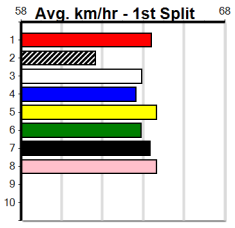

BROAD TREE CARE (275+RANK)

Distance: 390m, Race Type: Grade 5, Total Prizemoney: $1,530
1st: $1,000, 2nd: $320, 3rd: $160, 4th: $50

7

4:44PM

(VIC time)

MOTOR HEAD MAXIM (6) has a good record here and he should have more than enough pace to cross early on. AMAZING SIENNA (5) is another who goes well here and she will be prominent throughout. CHERRY RED (2) has solid claims

Watchdog Tips:

6

5

2

8

Bet:

Win 6

Form	Box	Weight	Dist	Track	Date	Time	BON	Margin	1st/2nd (Time)	PIR	Checked	Comment	W/R	Split 1	S/P	Grade

1 KOUTAKI [5] *Capable but prefer drawn out wide, risky*
BE D Dec-20 BERNARDO SOMEDAY LADY $7.50

Winning Boxes
1 2 3 4 5 6 7 8
1 1 1 1 1 1 1 3
Prize Best $10,270.00
Starts 22.39
Trk/Dst 47-5-6-10
APM 28-4-1-8 $2685

8th (1) 33.0 390 WBL R12 30-May-24 23.14 21.92 11.00LRAGIN' ABLETT (22.40) M/56 . . . 9.02 $14.30 5
3rd (1) 33.0 390 WBL R11 03-Jun-24 22.90 22.23 4.25LLITTLE BREW (22.61) M/44 . . . 9.14 $12.40 5
4th (5) 33.0 390 WBL R10 17-Jun-24 22.88 22.51 5.50LORSON KING (22.51) Q/34 . . . 8.99 $26.30 5
4th (5) 33.3 390 WBL R11 24-Jun-24 22.65 22.13 2.00LSINGLE FLICKER (22.52) Q/23 . . . 8.89 . . . 5

Owner(s): M Roberts

2 CHERRY RED [5] *Better than her past few runs, can threaten*
F B Feb-21 BERNARDO STARS AND LIGHTS $9.00

Winning Boxes
1 2 3 4 5 6 7 8
1 1 1 1 2
Prize Best $6,980.00
Starts FSH
Trk/Dst 47-3-7-5
APM 0-0-0-0 $2230

2nd (7) 29.4 400 GEL R12 18-Jun-24 22.95 22.63 2.75LHOOKED ON RED (22.77) M/32 . . . 8.60 $9.90 5
4th (2) 29.6 390 SHP R10 24-Jun-24 23.13 21.92 16.00LDARRA TOPAZ (22.05) M/54 . . . 8.88 $21.40 5
8th (7) 29.4 390 BAL R11 30-Jun-24 22.84 22.21 7.00LASTON BAHT (22.35) S/68 . . . 8.75 $18.30 T3-5
7th (6) 28.6 400 MTG R11 04-Jul-24 24.35 23.23 9.50LBIG DEB OSTI (23.69) . . . 11.16 $3.50 RWH

Owner(s): R Dunne

3 DR. MATRIX [5] Biks *Placed in six of ten here, place hope again*
BE D Jan-20 BERNARDO DR. HARLEE $8.00

Winning Boxes
1 2 3 4 5 6 7 8
1 1 2 1 1 1 3
Prize Best $37,425.00
Starts NBT
Trk/Dst 93-8-25-14
APM 10-0-5-1 $3558

7th (4) 29.5 400 GEL R7 01-Jun-24 23.11 22.41 8.50LMAXIMUM AVA (22.54) M/67 . . . 8.63 $119.40 5
4th (1) 29.8 400 GEL R10 11-Jun-24 23.27 22.65 8.50LDEEP PURPLE (22.70) M/34 . . . 8.73 $34.80 X45
7th (3) 29.4 390 SHP R2 24-Jun-24 22.81 21.92 7.50LROJO SILVER FOX (22.31) M/57 . . . 9.06 $69.50 VET
4th (7) 29.3 390 WBL R10 01-Jul-24 23.59 22.34 12.00LSEANCE SAM (22.79) M/57 . . . 9.11 $5.20 5

Owner(s): A Croxford

4 GUNAI JEDI [5] *Needs to lead, unlikely to cross, next time*
BK D Feb-21 FABREGAS GUNAI MARLIE $12.00

Winning Boxes
1 2 3 4 5 6 7 8
2 1 2 1 1 1 2
Prize Best $14,440.00
Starts 22.05
Trk/Dst 58-9-10-6
APM 6-3-1-1 $3728

7th (4) 30.4 390 BAL R4 21-Apr-24 22.94 22.23 6.50LBIG CONE TONE (22.51) M/66 . . . 8.72 $5.20 5
7th (7) 30.6 390 BAL R4 27-May-24 23.08 22.20 11.00LWILD REPUTATION (22.37) M/66 . . . 8.87 $22.30 X45
4th (6) 30.9 400 GEL R11 11-Jun-24 23.07 22.65 2.25LESPECIAL BLONDE (22.92) M/24 . . . 8.58 $50.70 5
8th (6) 30.9 300 HVL R11 01-Jul-24 17.58 16.87 9.50LQUILLA REEF (16.93) M/6 . . . 4.03 $37.20 T3-5

Owner(s): J Martin