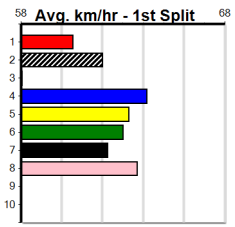

SPORTSBET GREEN TICKS (275+RANK)

Distance: 390m, Race Type: Maiden, Total Prizemoney: \$1,530
1st: \$1,000, 2nd: \$320, 3rd: \$160, 4th: \$50

2

2:57PM

(VIC time)

ASTON CIARRA (4) caught the eye when placed here last time and she will find this easier.
WHIPPING ALONG (8) has been placed in three of four here and he will get plenty of room early on.
DECODED (1) was solidly placed two runs back.