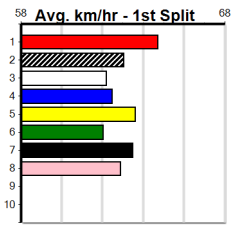

WANNON FUNCTION CENTRE (275+RANK)

Distance: 390m, Race Type: Grade 5, Total Prizemoney: $1,530
1st: $1,000, 2nd: $320, 3rd: $160, 4th: $50

10

5:50PM

(VIC time)

GOLDEN SCOTCH (8) has a great record here and he will get plenty of room to balance up early on. MORAINIE MIA (4) owns a solid 22.60 PB here and she can come out running. INGA SALLY (1) can settle on the speed.

Watchdog Tips: **8** **4** **1** **3** **Bet:** **Win 8**

Winning Boxes

Form	Box	Weight	Dist	Track	Date	Time	BON	Margin	1st/2nd (Time)	PIR	Checked	Comment	W/R	Split 1	S/P	Grade	
1 INGA SALLY [5] <i>Consistent type, has early speed, threat</i>																	
BK	B	Apr-21 HOOKED ON SCOTCH			MISS SHIEKA						$4.60			<table border="1"> <caption>Winning Boxes</caption> <tr><td>1</td><td>2</td><td>3</td><td>4</td><td>5</td><td>6</td><td>7</td><td>8</td></tr> <tr><td></td><td></td><td>2</td><td></td><td></td><td></td><td></td><td>1</td><td></td><td></td><td></td><td></td><td></td><td></td><td></td><td></td><td></td></tr> <tr><td>Prize</td><td colspan="3"></td><td colspan="3">$8,660.00</td><td colspan="3"></td><td colspan="3"></td><td colspan="3"></td></tr> <tr><td>Best</td><td colspan="3"></td><td colspan="3">22.60</td><td colspan="3"></td><td colspan="3"></td><td colspan="3"></td></tr> <tr><td>Starts</td><td colspan="3"></td><td colspan="3">76-3-9-10</td><td colspan="3"></td><td colspan="3"></td><td colspan="3"></td></tr> <tr><td>Trk/Dst</td><td colspan="3"></td><td colspan="3">59-3-8-10</td><td colspan="3"></td><td colspan="3"></td><td colspan="3"></td></tr> <tr><td>APM</td><td colspan="3"></td><td colspan="3">$2444</td><td colspan="3"></td><td colspan="3"></td><td colspan="3"></td></tr> </table>			
Trainer: Peter Inguanti (Camperdown) Owner(s): P Inguanti																	
2 PULL START PUMBA (NSW)[5] <i>Front runner, too much pace around him</i>																	
BK	D	Oct-21 RITZA LENNY			IT'S A SHAME						$9.00			<table border="1"> <caption>Winning Boxes</caption> <tr><td>1</td><td>2</td><td>3</td><td>4</td><td>5</td><td>6</td><td>7</td><td>8</td></tr> <tr><td>2</td><td></td><td></td><td></td><td></td><td>1</td><td></td><td></td><td></td><td></td><td></td><td></td><td></td><td></td><td></td><td></td><td></td></tr> <tr><td>Prize</td><td colspan="3"></td><td colspan="3">$5,520.00</td><td colspan="3"></td><td colspan="3"></td><td colspan="3"></td></tr> <tr><td>Best</td><td colspan="3"></td><td colspan="3">22.61</td><td colspan="3"></td><td colspan="3"></td><td colspan="3"></td></tr> <tr><td>Starts</td><td colspan="3"></td><td colspan="3">44-3-4-4</td><td colspan="3"></td><td colspan="3"></td><td colspan="3"></td></tr> <tr><td>Trk/Dst</td><td colspan="3"></td><td colspan="3">35-3-4-3</td><td colspan="3"></td><td colspan="3"></td><td colspan="3"></td></tr> <tr><td>APM</td><td colspan="3"></td><td colspan="3">$1302</td><td colspan="3"></td><td colspan="3"></td><td colspan="3"></td></tr> </table>			
Trainer: Danielle Keane (Koroit) Owner(s): D Keane																	
3 INGA LEAH [5] <i>Can come out running, may be the value runner</i>																	
BK	B	Mar-20 SULZANTI			MISS SHIEKA						$8.00			<table border="1"> <caption>Winning Boxes</caption> <tr><td>1</td><td>2</td><td>3</td><td>4</td><td>5</td><td>6</td><td>7</td><td>8</td></tr> <tr><td>1</td><td></td><td>1</td><td></td><td>2</td><td></td><td></td><td>1</td><td></td><td></td><td></td><td></td><td></td><td></td><td></td><td></td><td></td></tr> <tr><td>Prize</td><td colspan="3"></td><td colspan="3">$14,920.00</td><td colspan="3"></td><td colspan="3"></td><td colspan="3"></td></tr> <tr><td>Best</td><td colspan="3"></td><td colspan="3">22.26</td><td colspan="3"></td><td colspan="3"></td><td colspan="3"></td></tr> <tr><td>Starts</td><td colspan="3"></td><td colspan="3">95-5-12-17</td><td colspan="3"></td><td colspan="3"></td><td colspan="3"></td></tr> <tr><td>Trk/Dst</td><td colspan="3"></td><td colspan="3">50-4-7-10</td><td colspan="3"></td><td colspan="3"></td><td colspan="3"></td></tr> <tr><td>APM</td><td colspan="3"></td><td colspan="3">$1182</td><td colspan="3"></td><td colspan="3"></td><td colspan="3"></td></tr> </table>			
Trainer: Vito Inguanti (Gnotuk) Owner(s): P Inguanti																	
4 MORAINIE MIA [5] <i>Solid PB here, can show early pace, danger</i>																	
BK	B	Jan-22 KINLOCH BRAE			JUST LOVIN' IT						$7.50			<table border="1"> <caption>Winning Boxes</caption> <tr><td>1</td><td>2</td><td>3</td><td>4</td><td>5</td><td>6</td><td>7</td><td>8</td></tr> <tr><td></td><td></td><td></td><td></td><td></td><td></td><td></td><td>2</td><td></td><td></td><td></td><td></td><td></td><td></td><td></td><td></td><td></td></tr> <tr><td>Prize</td><td colspan="3"></td><td colspan="3">$8,100.00</td><td colspan="3"></td><td colspan="3"></td><td colspan="3"></td></tr> <tr><td>Best</td><td colspan="3"></td><td colspan="3">22.60</td><td colspan="3"></td><td colspan="3"></td><td colspan="3"></td></tr> <tr><td>Starts</td><td colspan="3"></td><td colspan="3">36-6-4-3</td><td colspan="3"></td><td colspan="3"></td><td colspan="3"></td></tr> <tr><td>Trk/Dst</td><td colspan="3"></td><td colspan="3">8-1-1-0</td><td colspan="3"></td><td colspan="3"></td><td colspan="3"></td></tr> <tr><td>APM</td><td colspan="3"></td><td colspan="3">$2398</td><td colspan="3"></td><td colspan="3"></td><td colspan="3"></td></tr> </table>			
Trainer: Briana Robertson -leech (Smeaton) Owner(s): MORAINIE (SYN), G Judd, S Judd																	
5 DR. CARLSON [5] <i>One paced, may get crowded, prefer others</i>