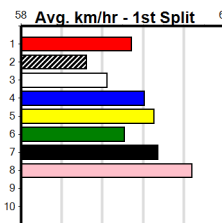

MATKO HIRE (275+RANK)

Distance: 390m, Race Type: Grade 7, Total Prizemoney: $1,530
1st: $1,000, 2nd: $320, 3rd: $160, 4th: $50

3

3:14PM

(VIC time)

ASTON ADVANCE (6) has been in the money in all three runs here and he has the speed to cross and lead throughout. PAW GLORY (8) owns a speedy 22.37 PB here and he can atone for some luckless runs of late. SAINT FINNIE (1) has the good draw.

Watchdog Tips: **6** **8** **1** **5** **Bet:** **Box Quinella 1,5,6,8 ($10 for 166.67%)**